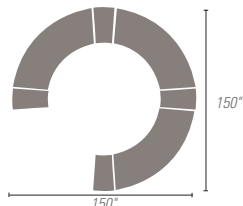

#W32ARM
Arm Storage Unit
20"W 37"D 26"H
Arm: 26"H

^ Great for storage

POPULAR SECTIONAL OPTIONS

A
(2) Crescent Loveseat
(3) Arm Storage Unit

B
(3) Crescent Loveseat
(4) Arm Storage Unit

C
(2) Crescent Loveseat
(3) Arm Storage Unit