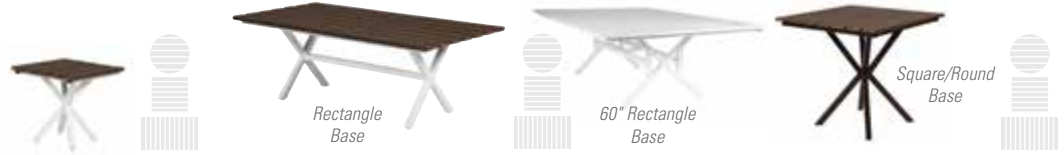

Side / Coffee: 18"H	Dining: 28"H	Balcony: 36"H
#WT1925STP 19" Square Side	○ #KD4025STP_ 40" Square Dining	○ #KD4275-36STP_ 42" x 75" Rectangle Balcony
#WT2025TP 20" Round Side	○ #KD4625TP_ 46" Round Dining	○ #KD4025-36STP_ 40" Square Balcony
#WT2648-25STP 26" x 48" Rectangle	○ #KD4275-STP_ 42" x 75" Rectangle Dining	○ #KD4625-36TP_ 46" Round Balcony
	○ #KD4298-25STP_ 42" x 98" Rectangle Dining	○ #KD6325-36STP_ 63" Square Balcony
	○ #KD60110-25STP_ 60" x 110" Rectangle Dining	
	○ #KD6325STP_ 63" Square Dining	
COMFORT HEIGHT (3025 Series)	Dining: 30"H	
	○ #KD4030-25STP_ 40" Square Dining	
	○ #KD4275-3025STP_ 42" x 75" Rectangle Dining	
	○ #KD4298-3025STP_ 42" x 98" Rectangle Dining