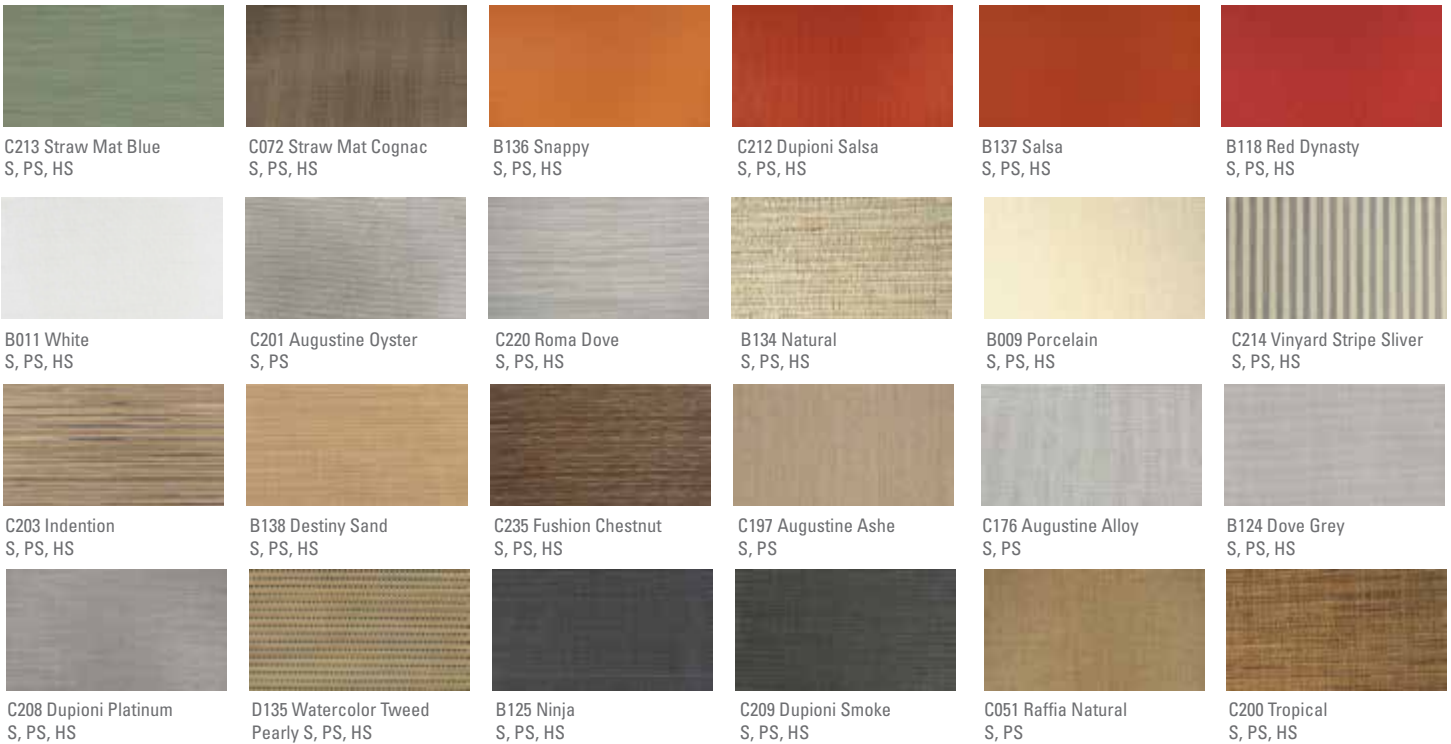

* Colors may not be exact, see fabric book for samples.

** Some images are enlarged to show texture.

CUT YARDAGE PROGRAMS

In addition to our extensive collection of high quality fabrics, we are proud to also offer the Sunbrella® and Outdura cut yardage programs. Details on how to order and prices are available in the Windward binder. Contact your sales rep or customer service for details.

For our Sunbrella® Rain fabrics offerings, see the back cover of the Windward Fabric Book.

Sunbrella® is a registered trademark of Glen Raven
Crypton® is a registered trademark of Hi-Tex Inc.
Outdura® is a registered trademark of Sattler Corp.