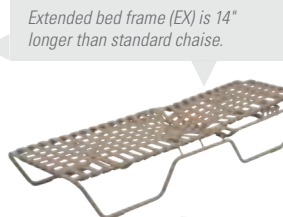

#W0310EXCW
Armless Chaise, Cross Weave,
Extended Bed
27"W 79"D 41"H
Seat: 14.5"H

Extended bed frame (EX) is 14" longer than standard chaise.