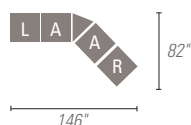

MADRID DEEP SEATING

FEATURED TOP LEFT:

Finish: GLST
Fabric: C184
Lounge Chair, Left Arm Lounge,
Armless Lounge & Right Arm Lounge
Corner Table & Avalon II Side Table

FRAME:

1 3/4" Square Arm
Rust Resistant, Domestically Milled
Extruded Aluminum
Welded Aluminum Back Support
Sandblasted & Powder Coated
Stainless Steel Hardware
Full Circumference Heliarc Welds
Vinyl Strap Seat Support

FRAME COLORS:

See page 101

CUSHIONS:

Boxed Style Seat
Two Button Style Pillow Back
Poly Fiber Wrapped Foam

FABRIC OPTIONS:

See pages 103-104
Sunbrella® and Outdura® cut
yardage programs are also available.

POPULAR SECTIONAL OPTIONS

A
(1) Right Arm Lounge Chair (R)
(1) Left Arm Lounge Chair (L)
(1) 45° Corner

B
(1) Right Arm Lounge Chair (R)
(1) Left Arm Lounge Chair (L)
(2) Armless Lounge Chair (A)
(1) 45° Corner

C
(1) Left Arm Lounge Chair (L)
(1) Right Arm Lounge Chair (R)
(3) Armless Lounge Chair (A)
(2) 45° Corner

#WSC-62 Connector

One included with each sectional piece
except for the Lounge Chair, Loveseat and
Side Table