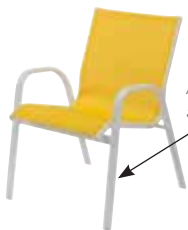

*Added to the back
side of the front brace.*

#W4LB-WEIGHT
*Add a 4 lb steel weight to a chair in the
matching frame finish. Attached with
self tapping screws during production,
or can be added after purchase.
Note: If a weight is used, stackable
chairs will no longer be able to stack!*