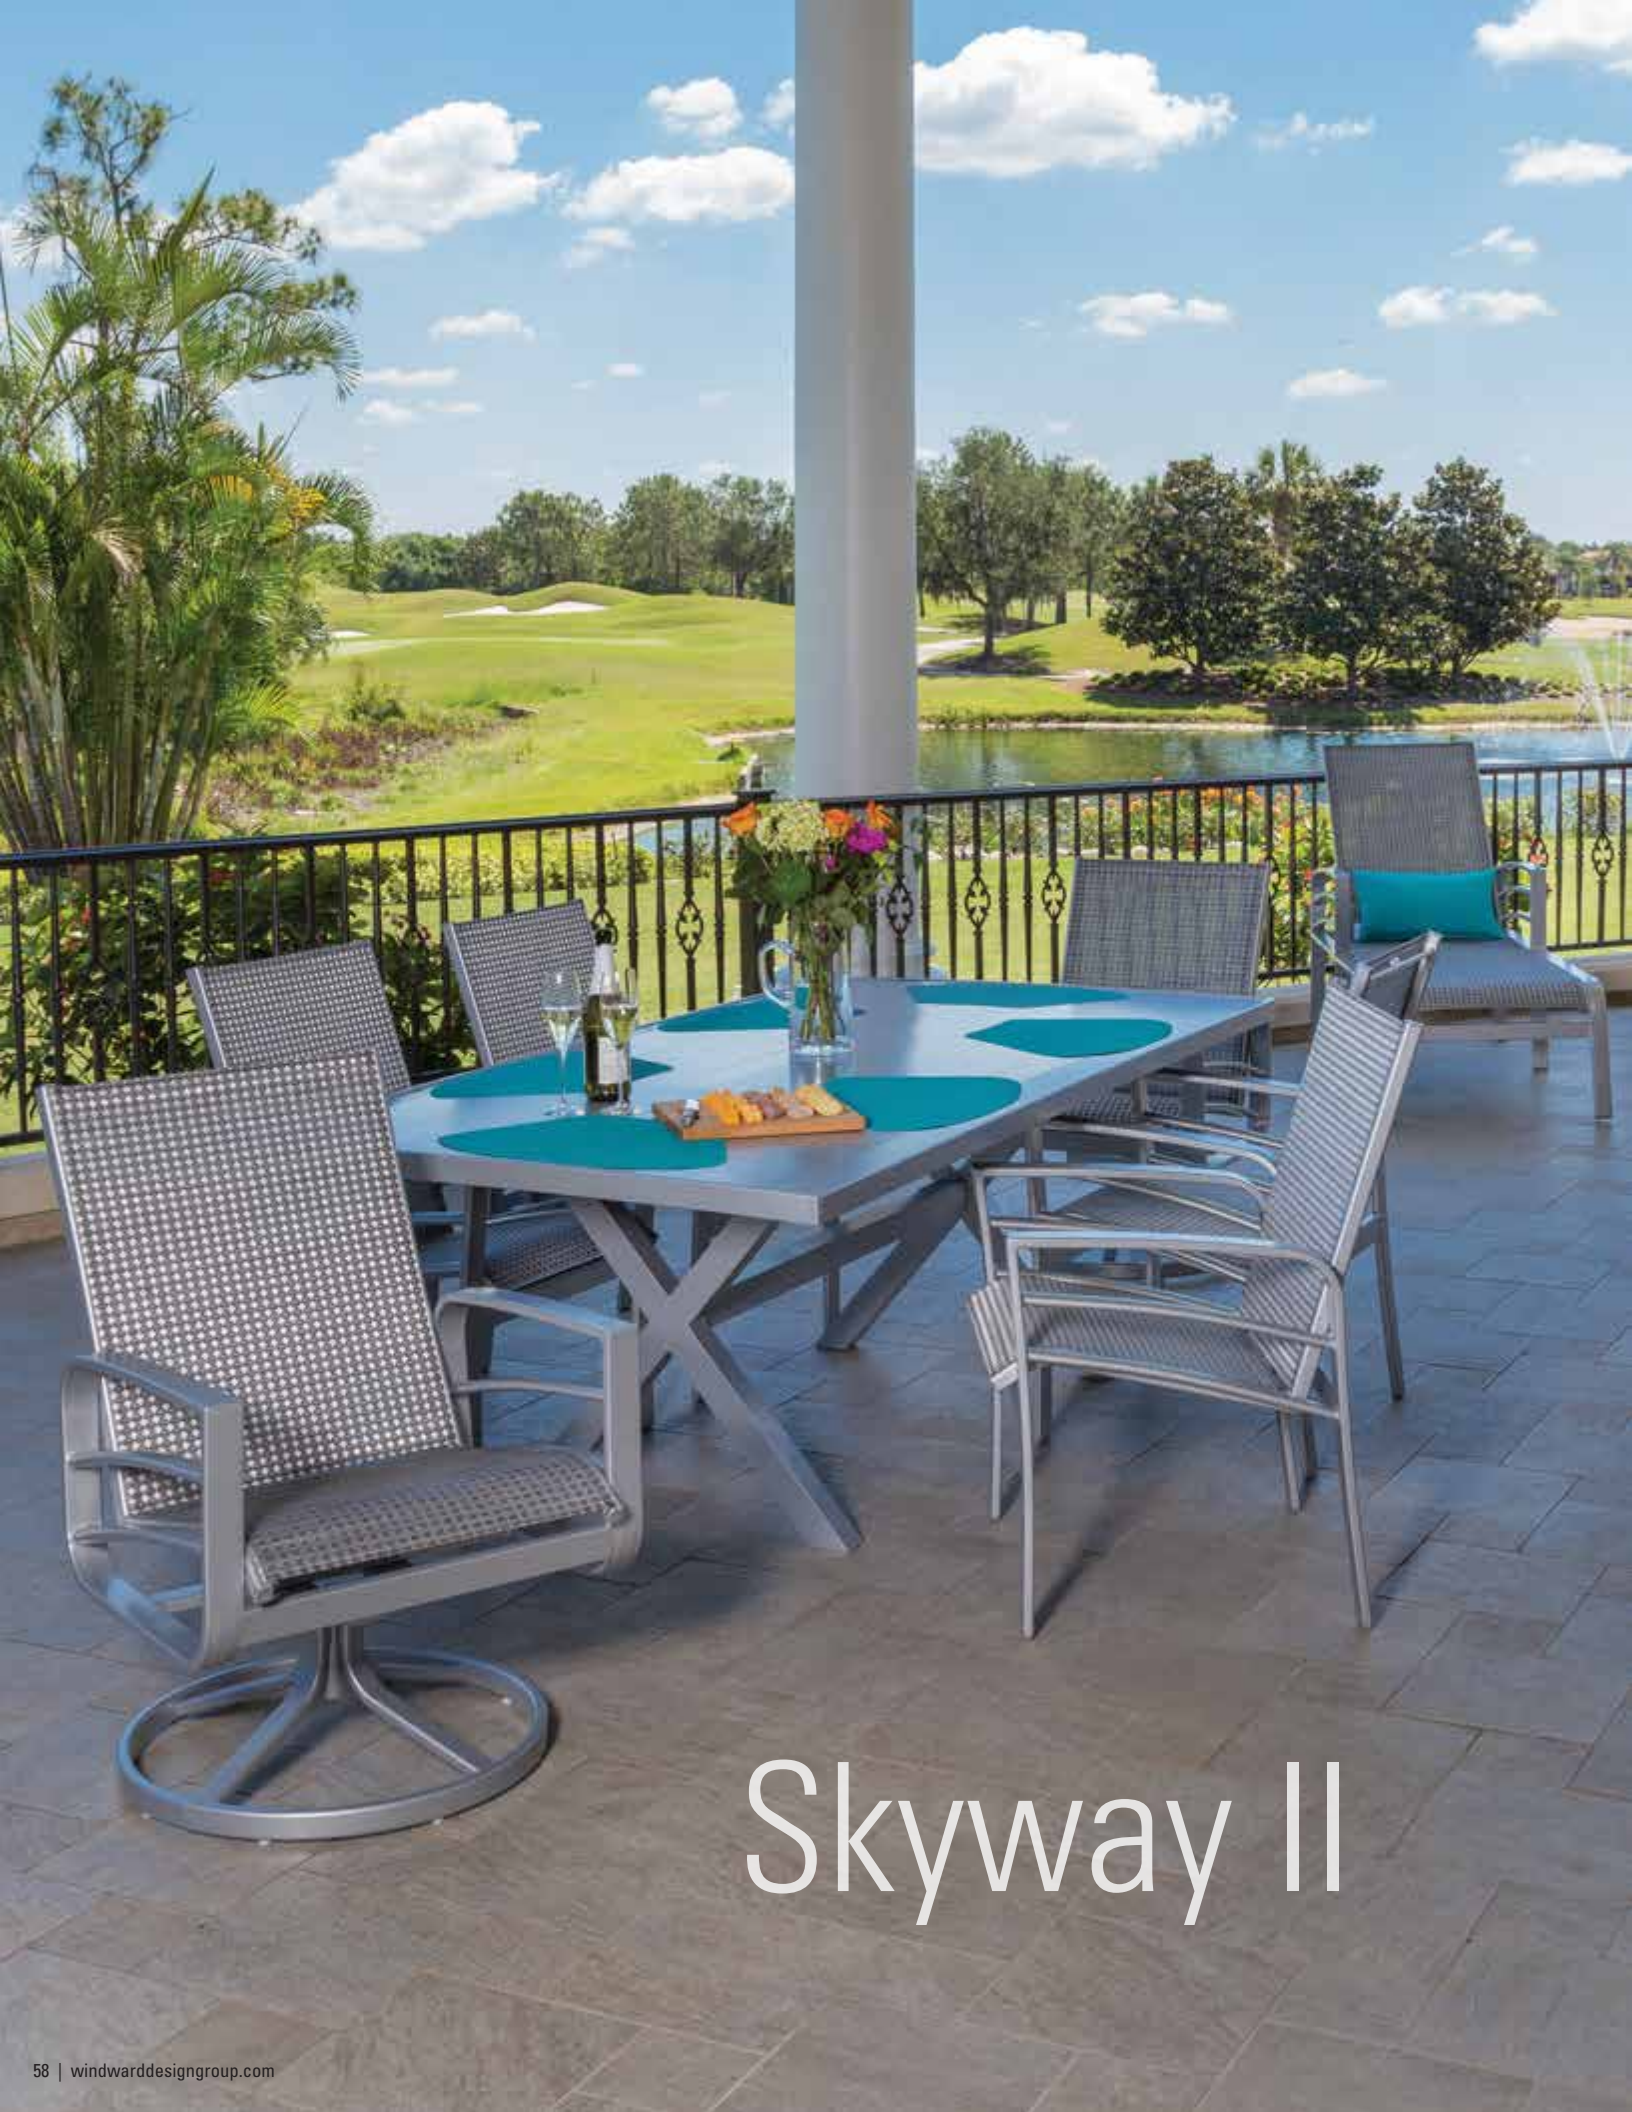

FRAME COLORS:

See page 101

SLINGS:

See pages 105-106
Available in Padded Sling

2" x 5/8" Ribbed Arm

Eclipse Deep Seating, see page 46

Items flagged with this icon are not warranted for commercial use.

Skyway II