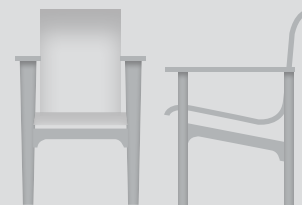

FRAME COLORS:

See page 100
Available in Two-tone

Front View
Arched Braces
and Tapered Legs

Side View

For coordinating comfort height dining tables, see page 84

Frame Color Options

RIWH GRC2 FLGY STET

For two-tone accent color options, see page 100

Items flagged with this icon are not warranted for commercial use.