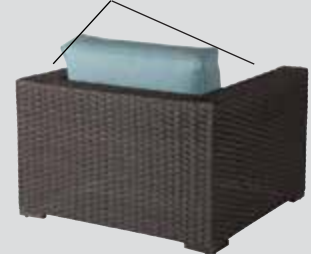

FABRIC OPTIONS:

See pages 103-104

Arms are reinforced with fiberglass for support

^ Back Detail - #W4355

Items flagged with this icon are not warranted for commercial use.