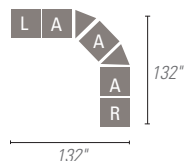

C
(1) Left Arm Lounge Chair (L)
(1) Right Arm Lounge Chair (R)
(3) Armless Lounge Chair (A)
(2) 45° Corner

^ Back Design - #W6255