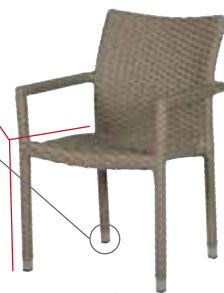

#W3550DV
Dining Arm Chair
23"W 23"D 33.5"H
Seat: 18"H Arm: 25.5"H