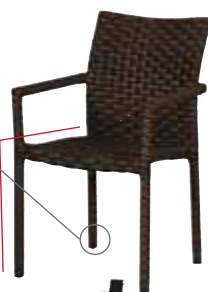

#W3550KA
Dining Arm Chair
23"W 23"D 33.5"H
Seat: 18"H Arm: 25.5"H