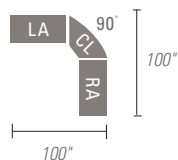

- A
(1) Left Arm Loveseat (LA)
(1) 90° Corner Lounge Chair (CL)
(1) Right Arm Lounge Chair (RA)

- B
(1) Right Arm Lounge Chair (R)
(1) Left Arm Lounge Chair (L)
(2) Armless Lounge Chair (A)
(1) 90° Corner Table
(1) 45° Corner Table