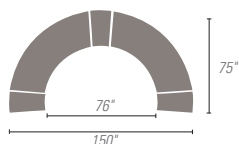

POPULAR SECTIONAL OPTIONS

A
(2) Crescent Loveseat
(3) Arm Storage Unit