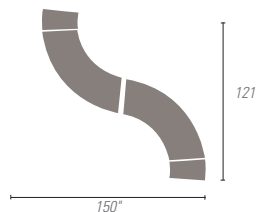

#W32ARM
Arm Storage Unit
20"W 37"D 26"H
Arm: 26"H

^ Great for storage

POPULAR SECTIONAL OPTIONS

A
(2) Crescent Loveseat
(3) Arm Storage Unit

B
(3) Crescent Loveseat
(4) Arm Storage Unit

C
(2) Crescent Loveseat
(3) Arm Storage Unit