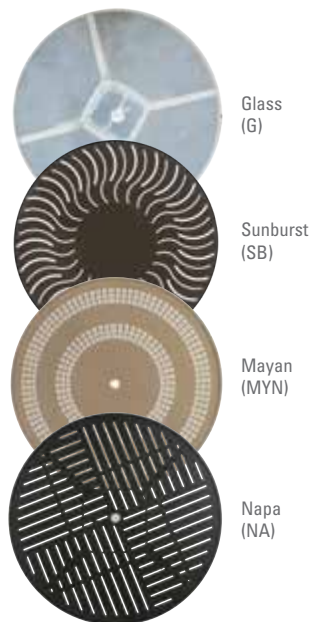

#WT8118_
36"W 54"D 42"H
Punched Aluminum Top,
Two Aluminum Shelves
Available in Sunburst (SB),
Mayan (MYN) or Napa (NA)
Add (code) after part#