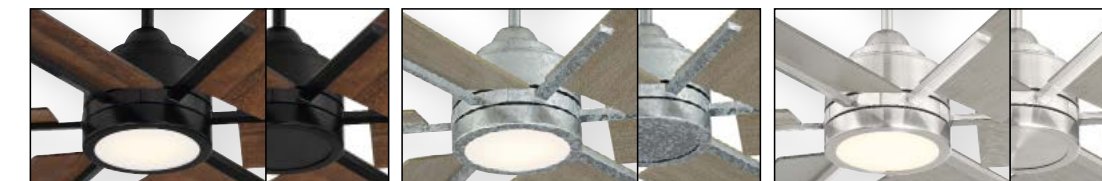

FARMHOUSE II

FAN NUMBER	44-770-6AO-89	44-770-6WO-168	44-770-6GR-187	FAN NUMBER
MOTOR FINISH	Matte Black	Galvanized	Brushed Pewter	MOTOR FINISH
BLADE FINISH	Antique Oak	Weathered Oak	Grey Wood	BLADE FINISH
FAN LIGHT	Integrated / Cover	Integrated / Cover	Integrated / Cover	FAN LIGHT
GLASS	White	White	White	GLASS
DOWNROD FINISH	FB	168	187	DOWNROD FINISH

- Motor Size DC 153 x 10
- 44" Blade Span
- 15° Blade Pitch
- 6-Speed Reversible Motor
- Fan Supplied With 6" Downrod
- Additional Downrod Lengths Sold Separately
- Fan Blades & Integrated Fan Light Included
- 17.5W LED Dimmable (1,270 Lumens, 3000K, 90 CRI)
- Plate Cover For Non-Light Use Included
- Not Hugger Kit Adaptable

Handheld Remote Control
Included
RMT-DC-UNIVERSAL