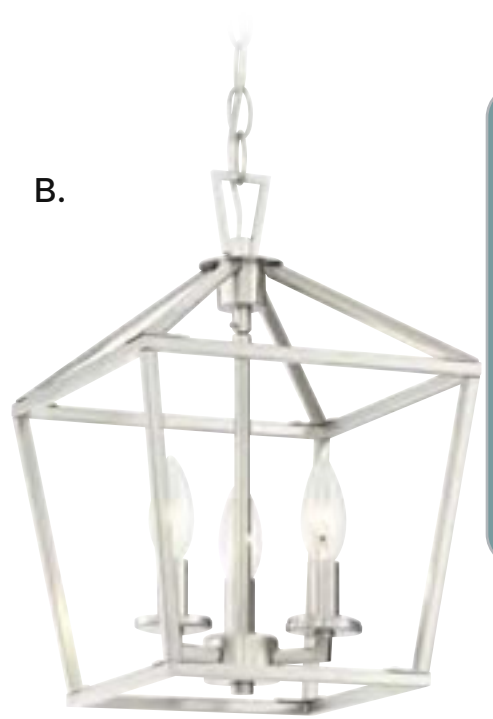

TOWNSEND

PENDANTS / LANTERNS

A.

B.

C.

D.

E.