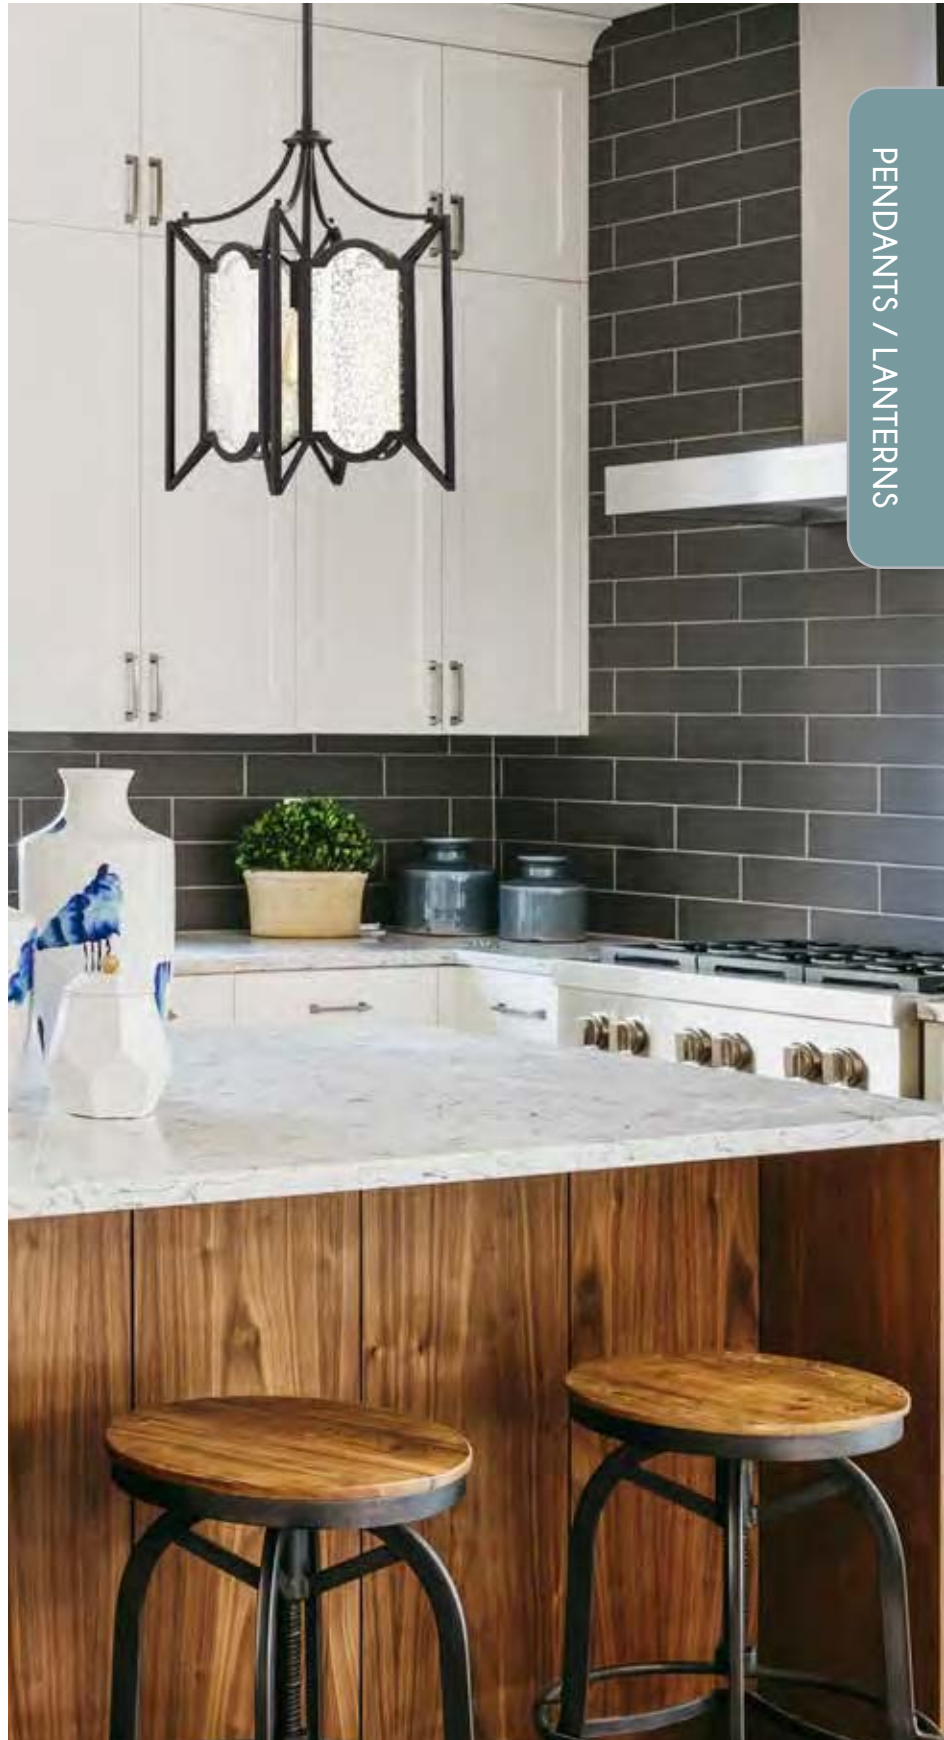

E. BELLE
7-922-4-12
 4-Light Pendant
 Chateau Linen Finish
 14"W x 24"H
 Adj H 24" - 78"
 4C 60W
 30° Swivel
 Clear Seeded Glass
 Metal Candle Covers

PENDANTS

PENDANTS / LANTERNS

*F.

F. CHANDLER
7-2182-1-13
1-Light Pendant
English Bronze Finish
10"L x 10"W x 17"H
Adj H 17" - 31-1/2"
1E 60W
90° Swivel
Antique Mercury Glass