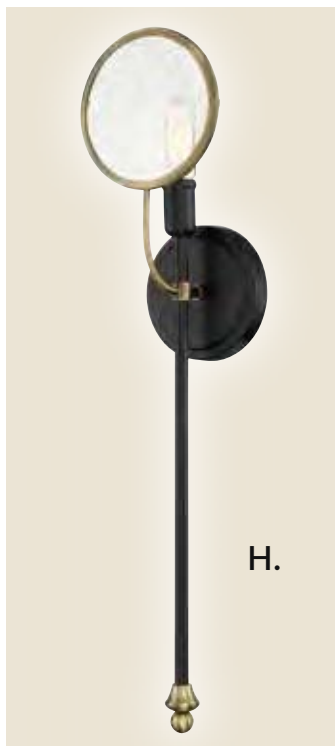

WALL LIGHTING

G.

H.

I.

WALL LIGHTING

J.

K.

G. **MACAULEY**
9-2065-1-51
1-Light Sconce
Vintage Black w/ Warm
Brass Accents Finish
4-3/4"W x 20"H x 7"E
1E 60W
Clear Glass

H. **OBERYN**
9-9157-1-51
1-Light Sconce
Vintage Black w/ Warm
Brass Accents Finish
5"W x 21-1/2"H x 5-1/2"E
1C 60W
Clear Seeded Glass

I. **FULTON**
9-5005-1-79
1-Light Sconce
English Bronze & Warm
Brass Finish
5-1/2"W x 24-1/2"H x 7"E
1C 60W
Clear Glass

J. **CLAYTON**
9-2262-1-79
1-Light Sconce
English Bronze & Warm
Brass Finish
5"W x 11"H x 6-1/2"E
1E 60W
Clear Glass

K. **DUNBAR**
9-9065-1-95
1-Light Sconce
Warm Brass w/ Bronze
Accents Finish
4-3/4"W x 16"H x 6-3/4"E
1C 60W
Clear Glass