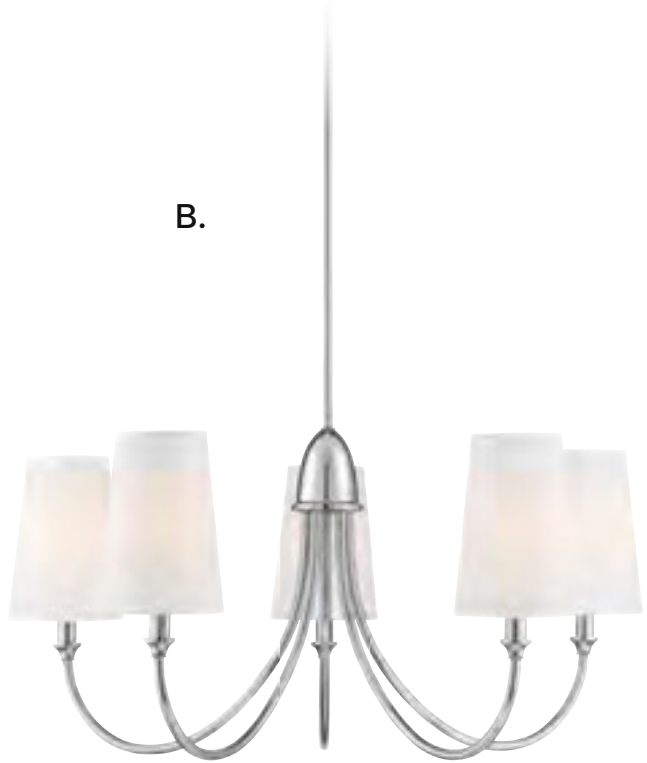

CAMERON

TODAY'S CLASSIC STYLE

A.

B.

C.

Options: 7-EXT- Extension Rod - 9-1/2"