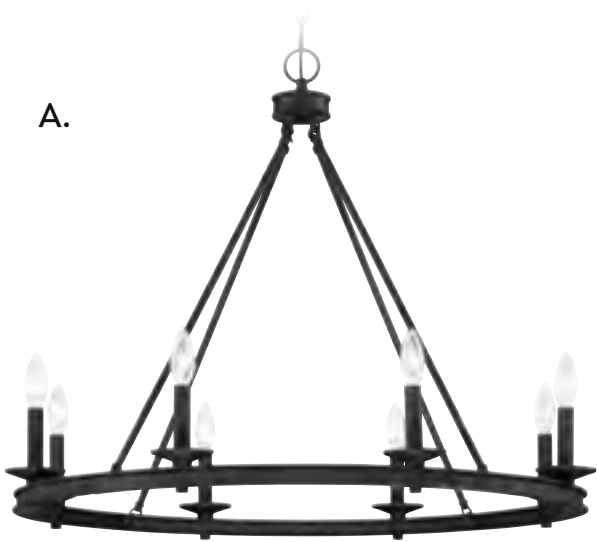

MIDDLETON

TODAY'S CLASSIC STYLE

A.