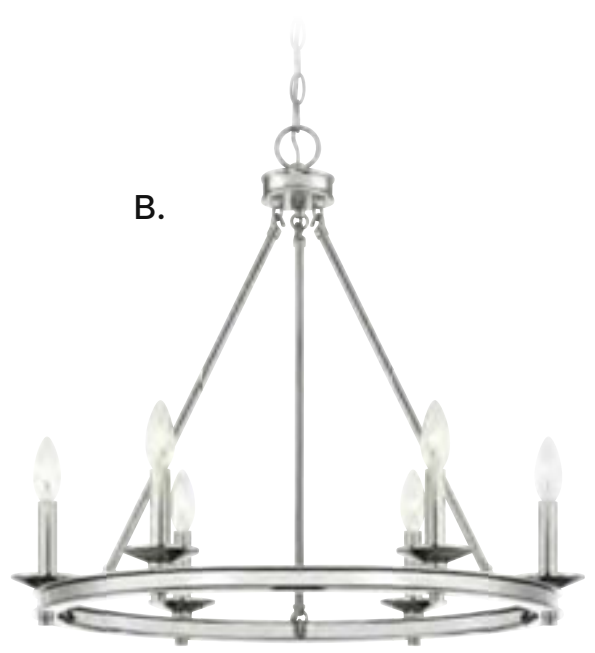

B. 1-307-6-109

6-Light Chandelier
Polished Nickel Finish
25"W x 23"H
6C 60W
Metal Candle Covers

C. 1-307-6-322

6-Light Chandelier
Warm Brass Finish
25"W x 23"H
6C 60W
Metal Candle Covers

D. 1-307-6-SN

6-Light Chandelier
Satin Nickel Finish
25"W x 23"H
6C 60W
Metal Candle Covers

E. 1-307-6-44

6-Light Chandelier
Classic Bronze Finish
25"W x 23"H
6C 60W
Metal Candle Covers

MIDDLETON

TODAY'S CLASSIC STYLE

A.

B.

C.

D.