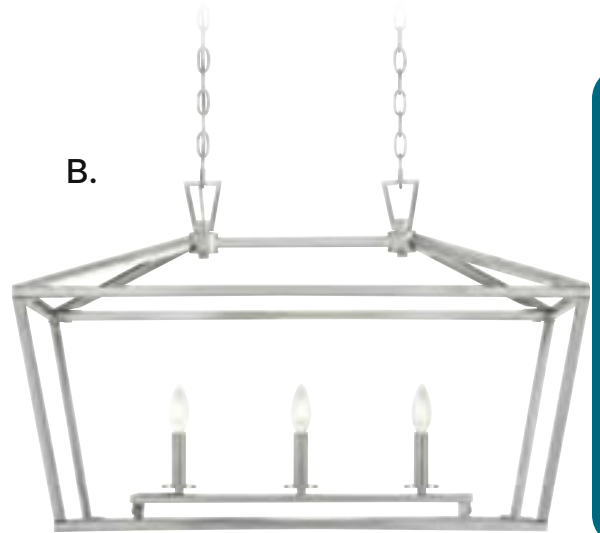

TOWNSEND

LINEAR LIGHTING

A.

B.

C.

D.

E.