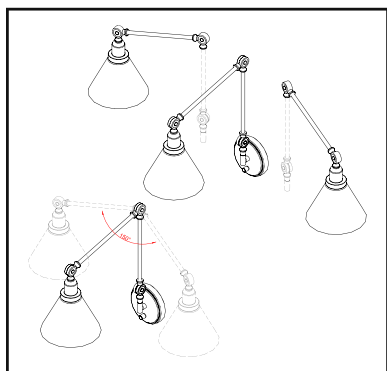

MORLAND

WALL LIGHTING

A.

B.

C.

D.

E.

Switch, comes with **Cord & Plug** and **Hardwire**.