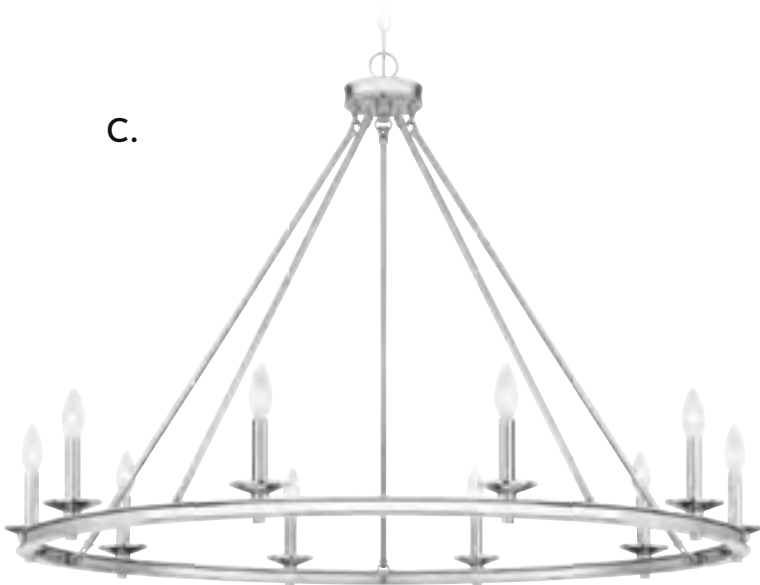

C. 1-308-8-322
8-Light Chandelier
Warm Brass Finish
33"W x 25"H
8C 60W
Metal Candle Covers

D. 1-308-8-SN
8-Light Chandelier
Satin Nickel Finish
33"W x 25"H
8C 60W
Metal Candle Covers

E. 1-308-8-44
8-Light Chandelier
Classic Bronze Finish
33"W x 25"H
8C 60W
Metal Candle Covers

MIDDLETON

TODAY'S CLASSIC STYLE

A.

B.

C.

MIDDLETON

TODAY'S CLASSIC STYLE

D.

E.

A. 1-310-10-89
10-Light Chandelier
Matte Black Finish
45"W x 32-1/4"H
10C 60W
Metal Candle Covers

B. 1-310-10-322
10-Light Chandelier
Warm Brass Finish
45"W x 32-1/4"H
10C 60W
Metal Candle Covers

C. 1-310-10-109
10-Light Chandelier
Polished Nickel Finish
45"W x 32-1/4"H
10C 60W
Metal Candle Covers