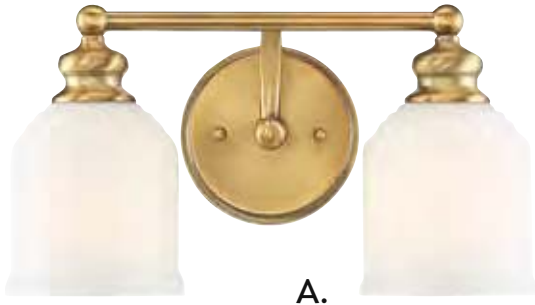

MELROSE

POUR LE BAIN

A.