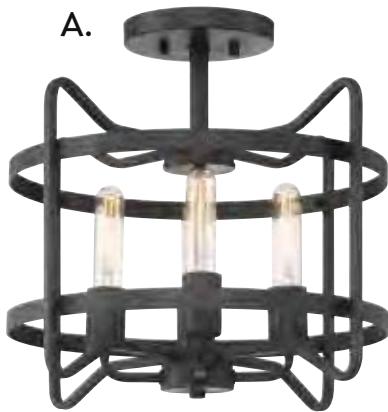

KENT

CEILING

A. KENT
6-4900-4-89
4-Light Semi-Flush
Matte Black Finish
16"W x 14-3/4"H
4E 60W
Metal Candle Covers

B. KENT
6-4900-4-322
4-Light Semi-Flush
Warm Brass Finish
16"W x 14-3/4"H
4E 60W
Metal Candle Covers

C. KENT
6-4900-4-SN
4-Light Semi-Flush
Satin Nickel Finish
16"W x 14-3/4"H
4E 60W
Metal Candle Covers

D. LACEY
6-2706-3-322
16" Flush Mount
Warm Brass Finish
16"W x 8-1/2"H
3E 60W
White Fabric Shade