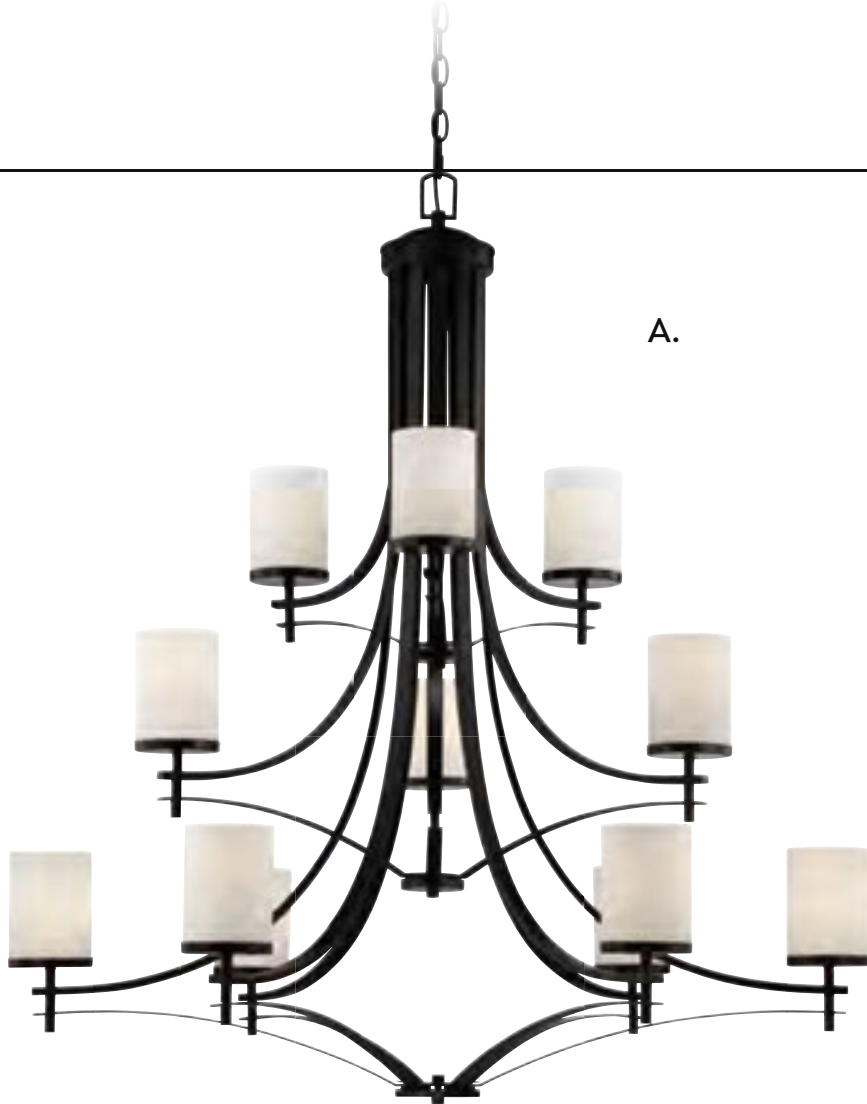

COLTON

MAIN STREET

COLTON

A.

A. **1-332-12-13**
12-Light Chandelier
English Bronze Finish
40"W x 44"H
12E 60W
White Opal Glass

B. **1-332-12-SN**
12-Light Chandelier
Satin Nickel Finish
40"W x 44"H
12E 60W
White Opal Glass