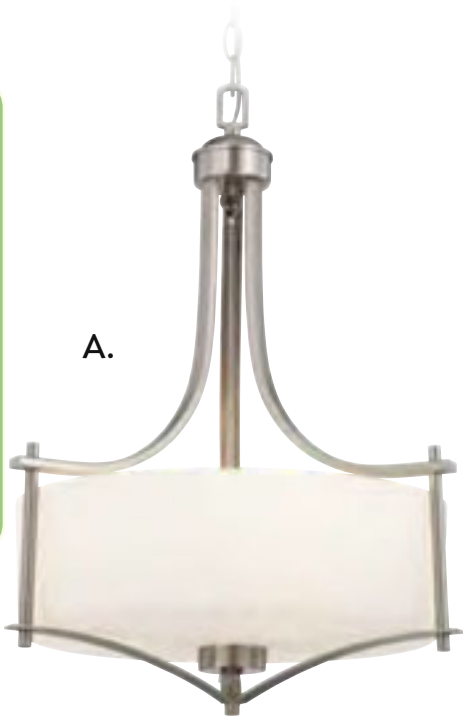

COLTON

MAIN STREET

A.