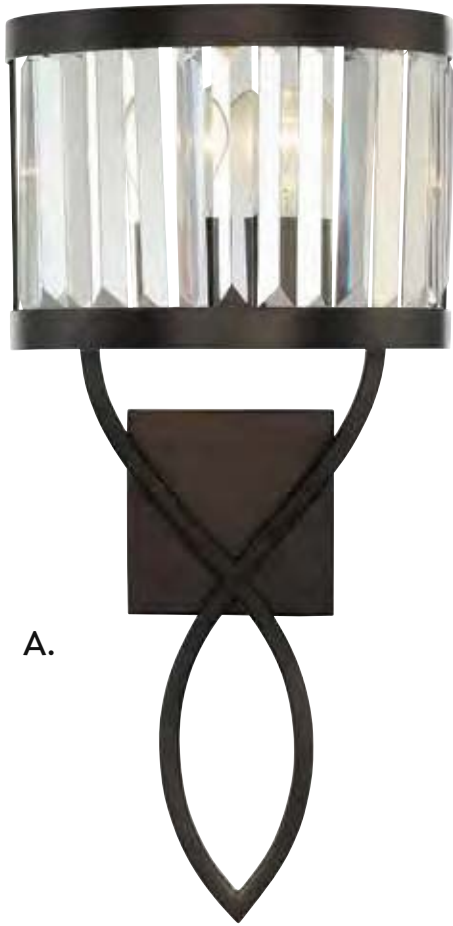

WALL LIGHTING

WALL LIGHTING

A.