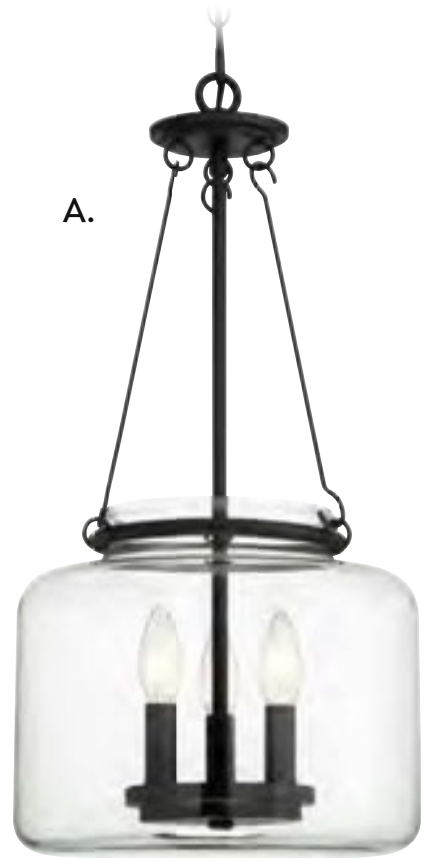

AKRON

PENDANTS / LANTERNS

A.