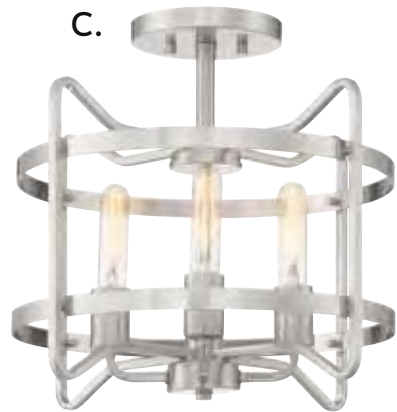

KENT

CEILING

C. KENT
6-4900-4-SN
4-Light Semi-Flush
Satin Nickel Finish
16"W x 14-3/4"H
4E 60W
Metal Candle Covers

D. LACEY
6-2706-3-322
16" Flush Mount
Warm Brass Finish
16"W x 8-1/2"H
3E 60W
White Fabric Shade

E. LACEY
6-2706-3-109
16" Flush Mount
Polished Nickel Finish
16"W x 8-1/2"H
3E 60W
White Fabric Shade

F. LACEY
6-2706-3-44
16" Flush Mount
Classic Bronze Finish
16"W x 8-1/2"H
3E 60W
White Fabric Shade