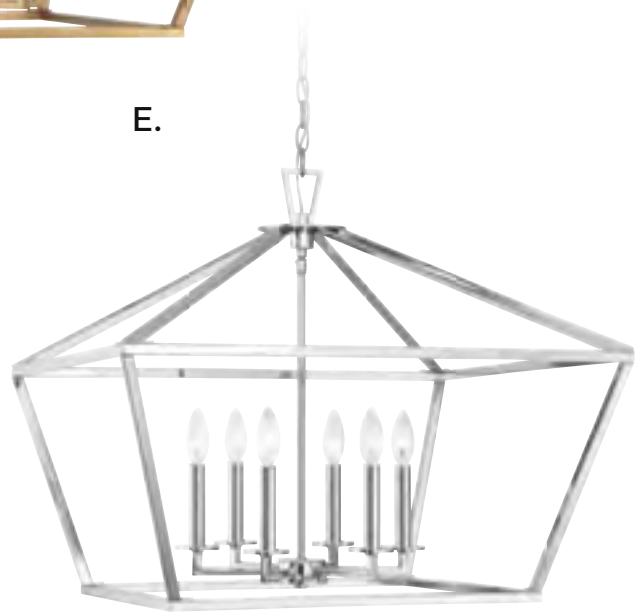

PENDANTS / LANTERNS

A.

B.

C.

D.

E.

TOWNSEND

A. 3-325-6-SN
6-Light Pendant
Satin Nickel Finish
26"W x 23-1/3"H
6C 60W
Metal Candle Covers

B. 3-325-6-44
6-Light Pendant
Classic Bronze Finish
26"W x 23-1/3"H
6C 60W
Metal Candle Covers

C. 3-325-6-322
6-Light Pendant
Warm Brass Finish
26"W x 23-1/3"H
6C 60W
Metal Candle Covers

D. 3-325-6-89
6-Light Pendant
Matte Black Finish
26"W x 23-1/3"H
6C 60W
Metal Candle Covers