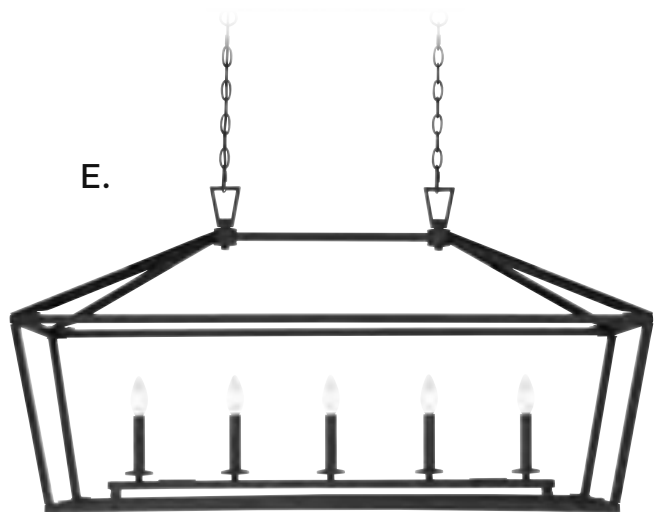

TOWNSEND

LINEAR LIGHTING

A.

B.

C.

D.

E.