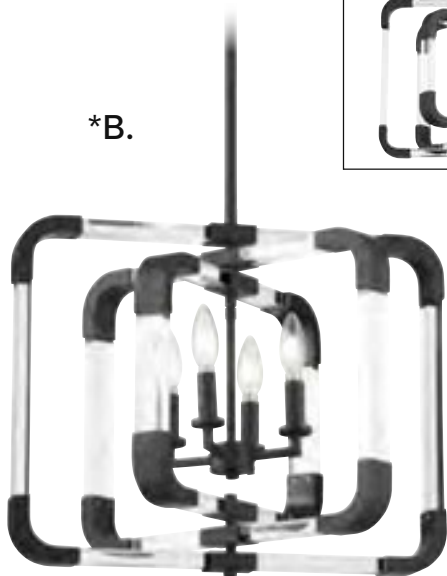

ROTTERDAM

TODAY'S CLASSIC STYLE

ROTTERDAM

BRIAN THOMAS
COLLECTION

**A.

TODAY'S CLASSIC STYLE

*B.

A. **7-1660-6-89**
6-Light Pendant
Matte Black Finish
31-1/2"L x 24-3/4"W x 20-1/2"H
Adj H 20-1/2" - 77-1/2"
6C 60W
30° Swivel
Optic Acrylic
Metal Candle Covers

***The rings of the Rotterdam Collection are adjustable and can rotate into different positions.

ROTTERDAM

TODAY'S CLASSIC STYLE

A. 7-1660-6-322

6-Light Pendant
Warm Brass Finish
31-1/2"L x 24-3/4"W x 20-1/2"H
Adj H 20-1/2" - 77-1/2"
6C 60W
30° Swivel
Optic Acrylic
Metal Candle Covers