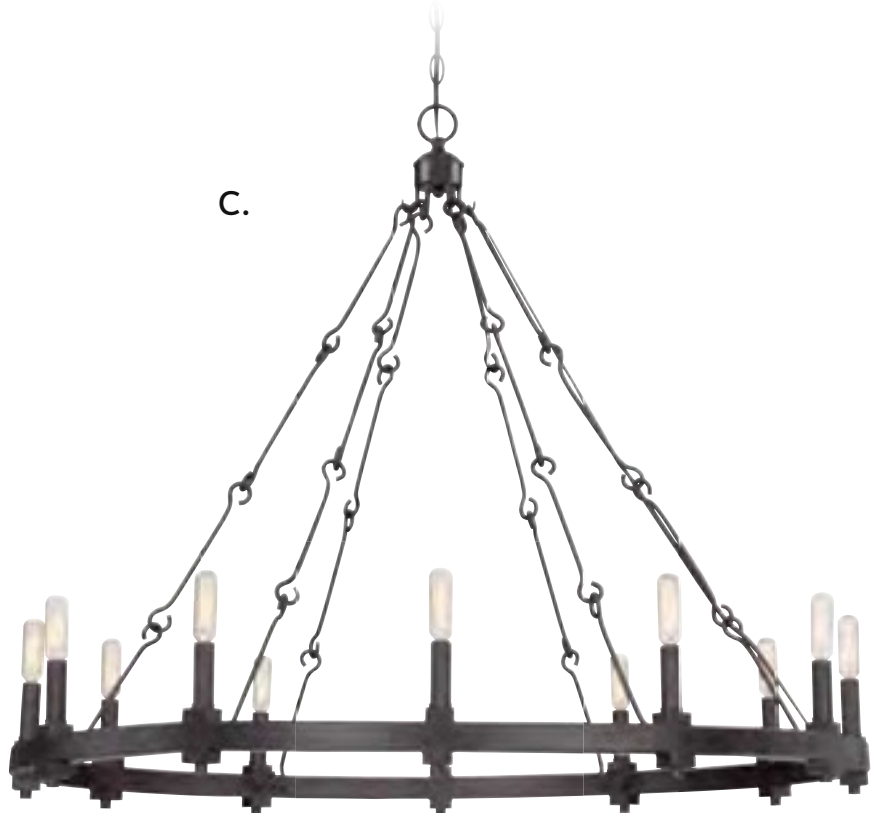

- A. **1-932-18-13**
  18-Light Chandelier
  English Bronze Finish
  38-1/2"W x 39"H
  18C 40W
  Metal Candle Covers
- B. **1-930-8-13**
  8-Light Chandelier
  English Bronze Finish
  32"W x 26"H
  8C 60W
  Metal Candle Covers
- C. **1-931-12-13**
  12-Light Chandelier
  English Bronze Finish
  38-1/2"W x 33"H
  12C 60W
  Metal Candle Covers

C.