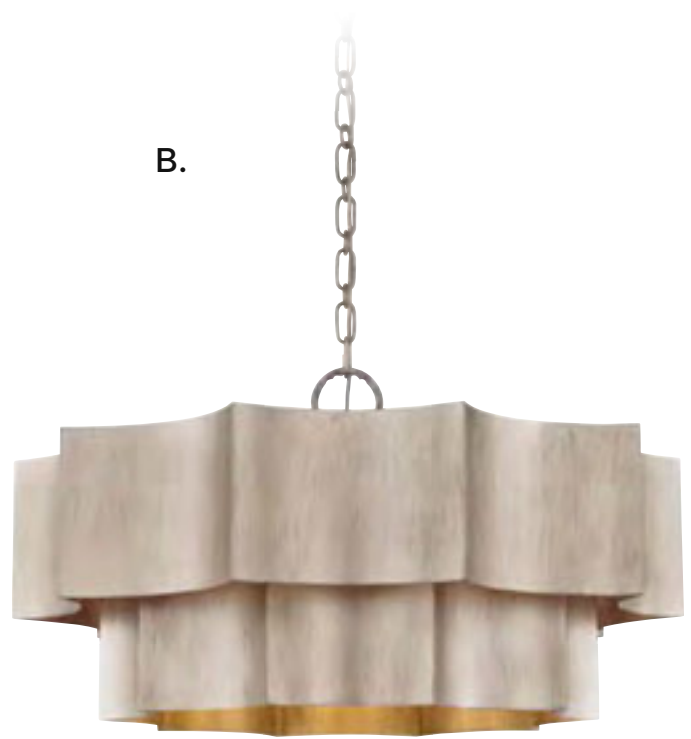

SHELBY

A. 7-100-3-53
3-Light Pendant
Silver Patina Finish
22-1/2"W x 11-1/2"H
3E 60W

B. 7-101-6-53
6-Light Pendant
Silver Patina Finish
30"W x 16"H
6E 60W

C. 7-101-6-54
6-Light Pendant
Gold Patina Finish
30"W x 16"H
6E 60W

D. 7-100-3-54
3-Light Pendant
Gold Patina Finish
22-1/2"W x 11-1/2"H
3E 60W