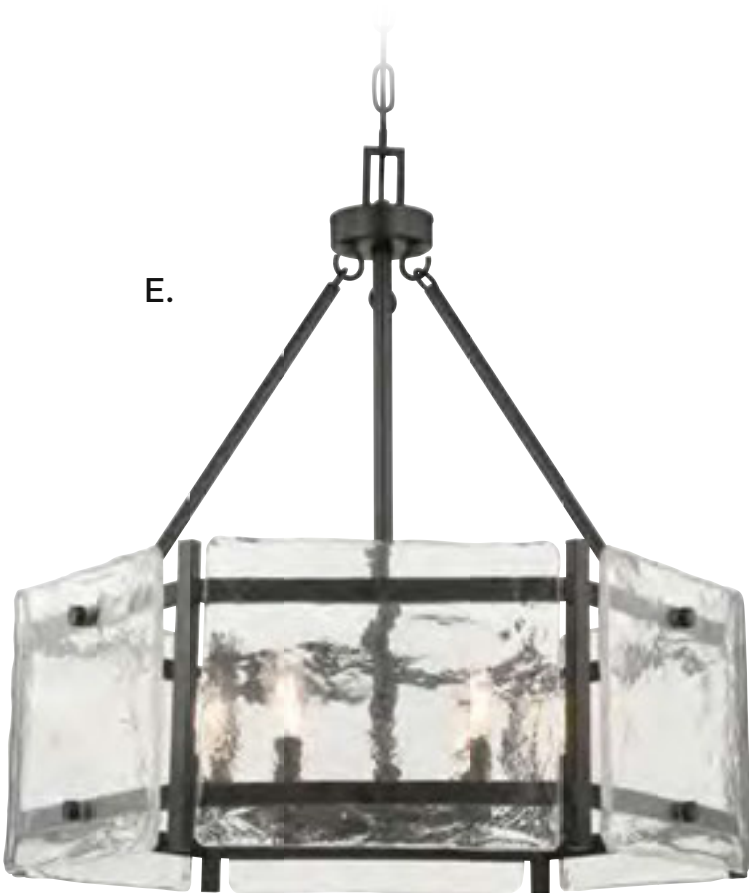

D.

E.

BRIAN THOMAS
COLLECTION

A. 1-3043-5-13
5-Light Linear Chandelier
English Bronze Finish
45-1/8"L x 7"W x 30-1/4"H
5E 60W
Clear Water Piastra Glass

B. 9-3045-1-13
1-Light Sconce
English Bronze Finish
8"W x 11"H x 4-1/4"E
1C 60W
Clear Water Piastra Glass
Metal Candle Cover