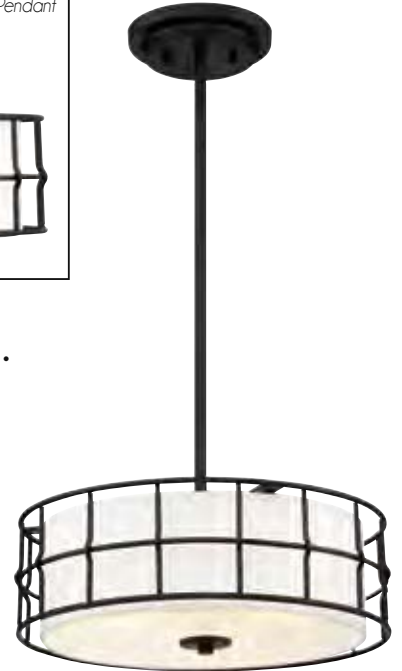

HAYDEN

TODAY'S CLASSIC STYLE

*B.

BRIAN THOMAS
COLLECTION

**C.

*Options: 7-EXT-BK Extension Rod - 9-1/2"

**Options: 7-EXTLG-BK Extension Rod - 12"