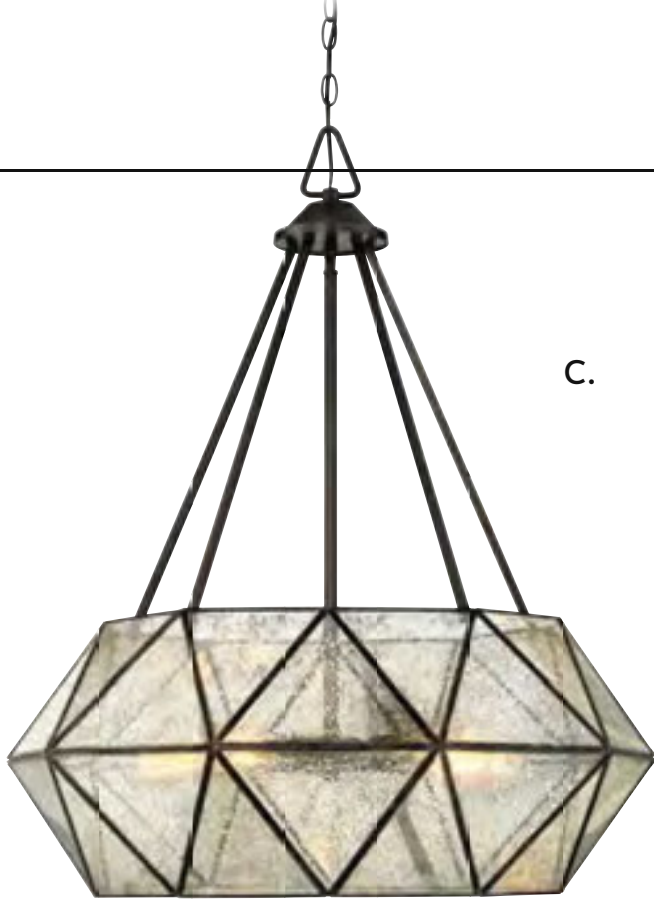

TARTAN

C.

D.

C. 7-9009-5-28
5-Light Pendant
Oiled Burnished Bronze Finish
28"W x 34-1/4"H
5E 60W
Mercury Class

D. 7-9008-4-28
4-Light Pendant
Oiled Burnished Bronze Finish
20"W x 25-3/8"H
4E 60W
Mercury Class