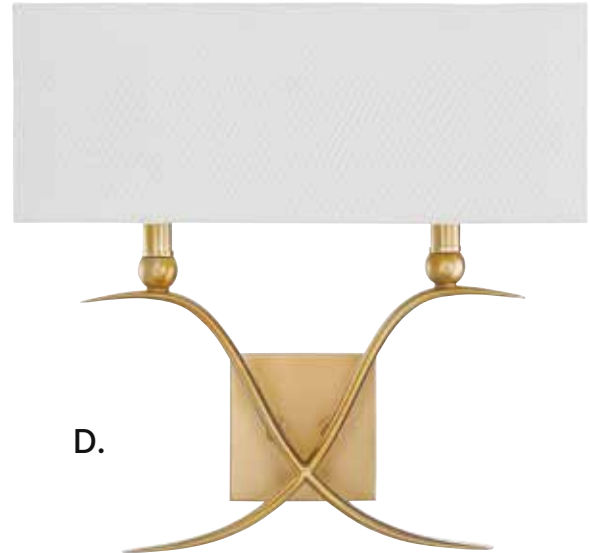

G. 9-0700-1-44
1-Light Sconce
Classic Bronze Finish
7"W x 15"H x 9"E
1C 60W
White Linen Shade
Metal Candle Cover

PAYTON

WALL LIGHTING

A.

B.

C.

D.

A. 9-800-2-44
2-Light Sconce
Classic Bronze Finish
16"W x 15-1/2"H x 6"E
2C 60W
White Linen Shade
Metal Candle Covers