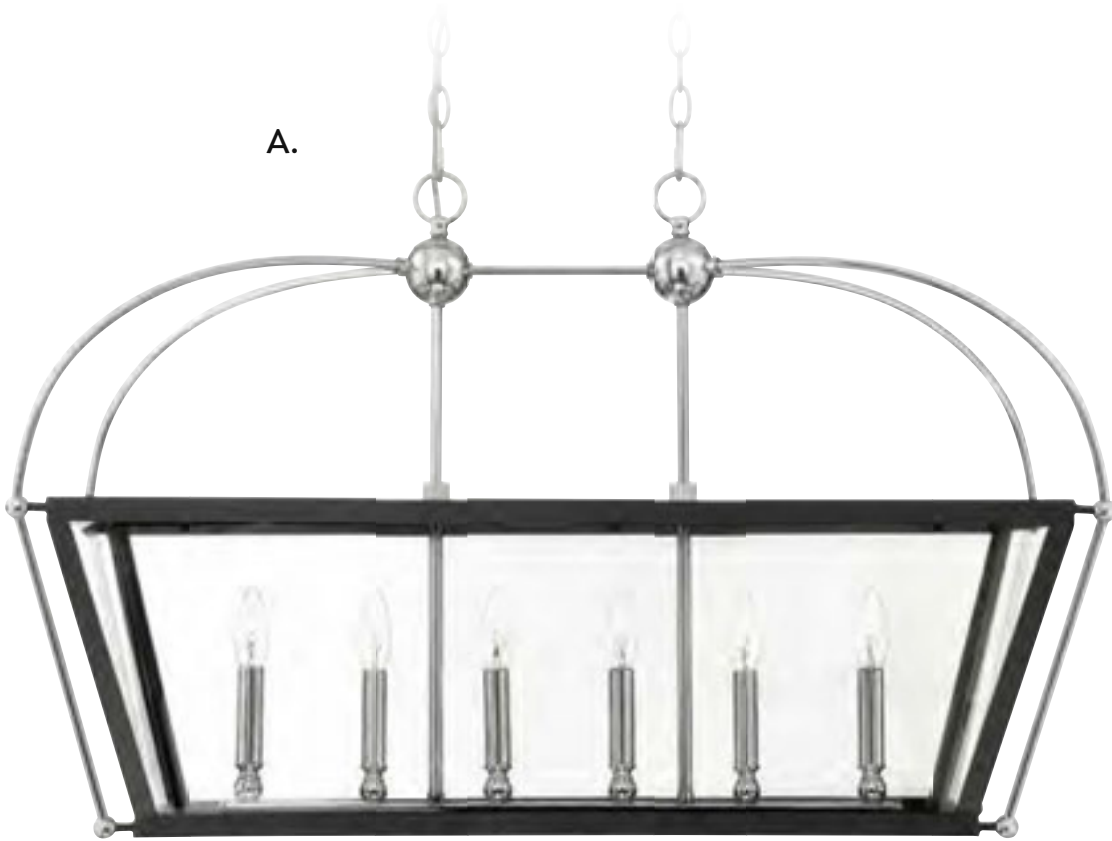

A.

B.

DUNBAR

LINEAR LIGHTING

A. 1-9075-6-67
6-Light Linear Chandelier
Matte Black w/ Polished Chrome Accents Finish
36"L x 16"W x 22"H
6C 60W
Clear Glass
Metal Candle Covers

B. 1-9075-6-79
6-Light Linear Chandelier
English Bronze & Warm Brass Finish
36"L x 16"W x 22"H
6C 60W
Clear Glass
Metal Candle Covers