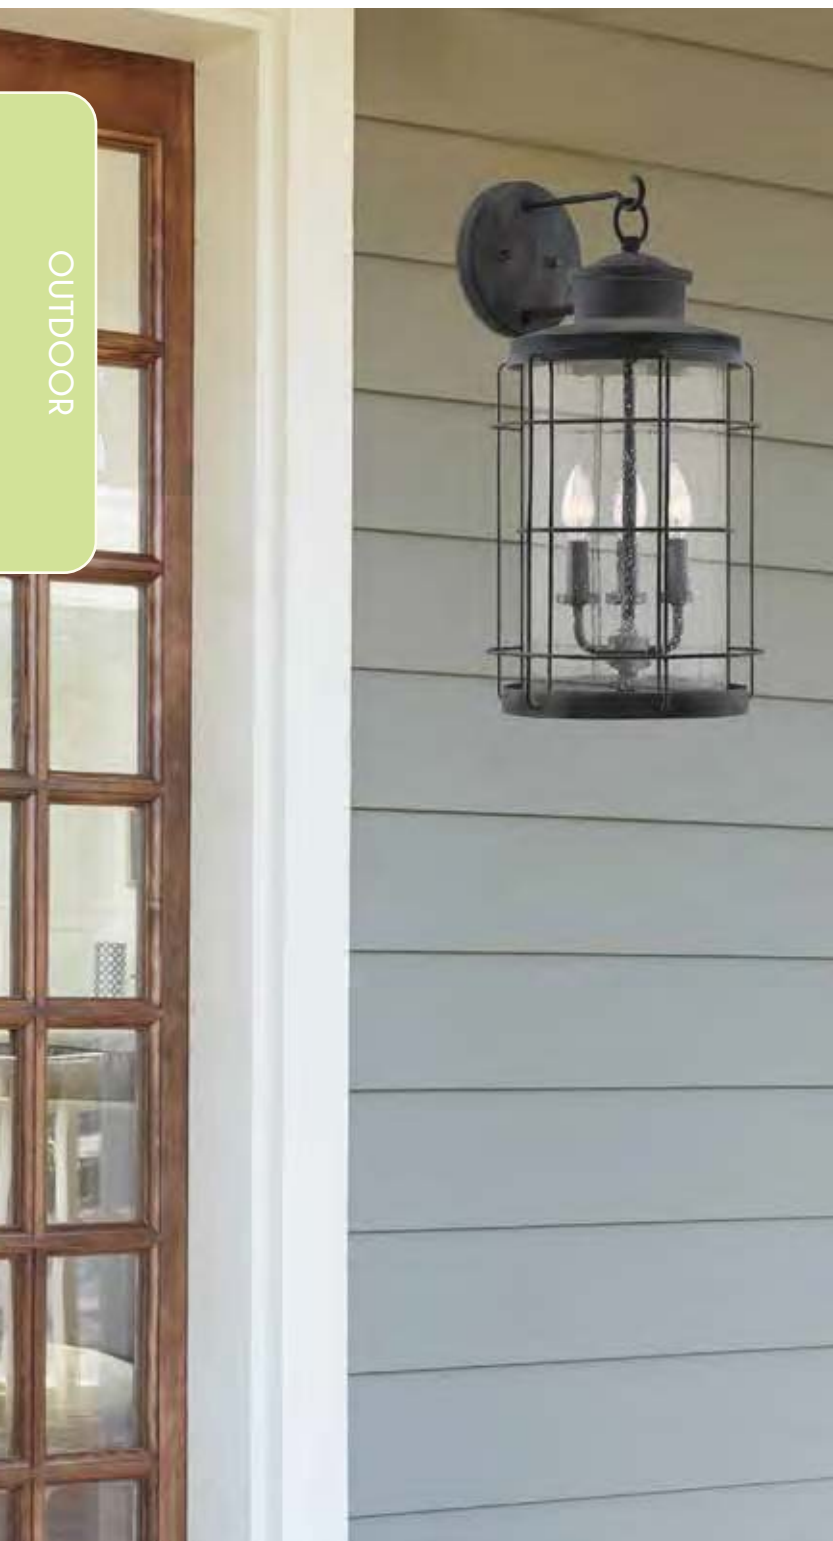

FLETCHER

OUTDOOR

A.