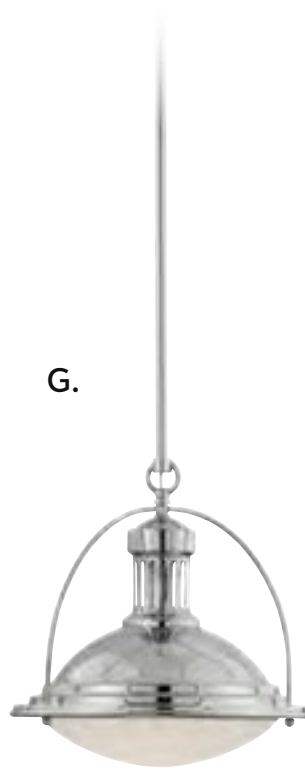

PENDANTS

E.

F.

G.

H.

E. 7-4132-1-109

1-Light Mini-Pendant
Polished Nickel Finish
7-1/2"W x 10-1/2"H
Adj H 10-1/2" - 42"
1E 60W
Clear Glass

F. 7-4132-1-13

1-Light Mini-Pendant
English Bronze Finish
7-1/2"W x 10-1/2"H
Adj H 10-1/2" - 42"
1E 60W
Clear Glass

G. STOWE

7-602-1-109
1-Light Pendant
Polished Nickel Finish
13"W x 14-1/2"H
Adj H 14-1/2" - 42"
1E 60W
White Opal Etched Glass

H. STOWE

7-602-1-13
1-Light Pendant
English Bronze Finish
13"W x 14-1/2"H
Adj H 14-1/2" - 42"
1E 60W
Cream Opal Etched Glass

Options: 7-EXT- Extension Rod - 9-1/2"