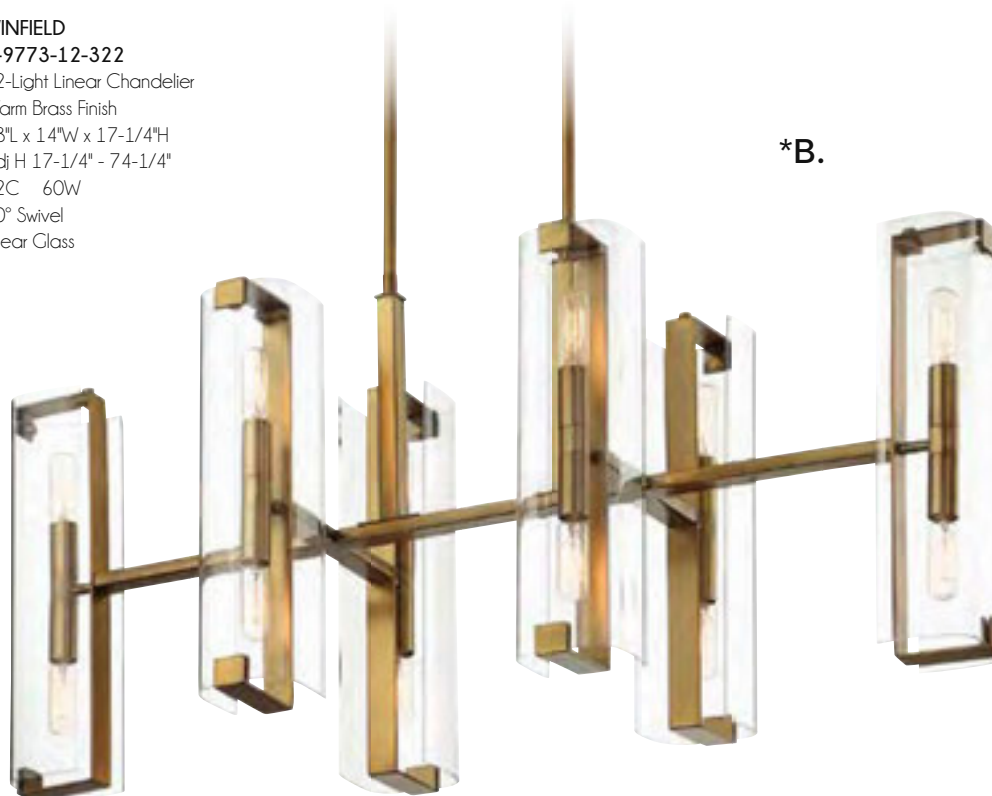

- B. **WINFIELD**
  1-9773-12-322
  12-Light Linear Chandelier
  Warm Brass Finish
  38"L x 14"W x 17-1/4"H
  Adj H 17-1/4" - 74-1/4"
  12C 60W
  30° Swivel
  Clear Glass