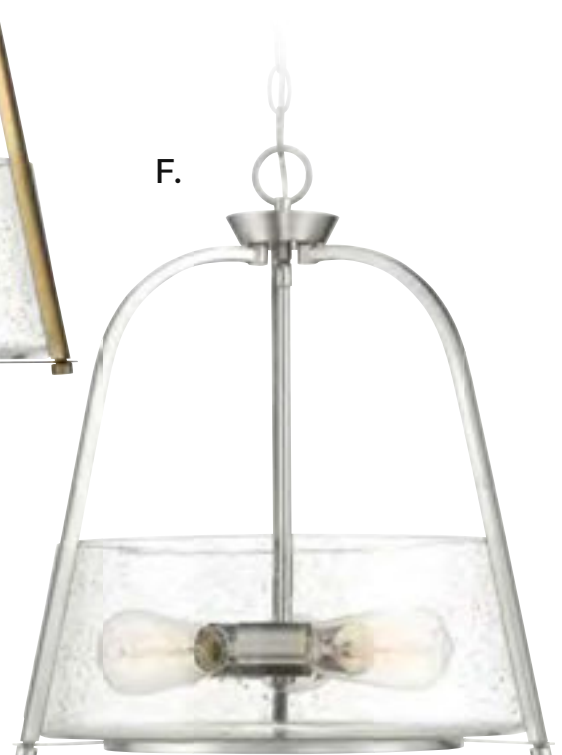

F.

A. 6-2183-3-13
3-Light Semi-Flush
English Bronze Finish
16"W x 13"H
3E 60W
Clear Seeded Glass

B. 6-2183-3-322
3-Light Semi-Flush
Warm Brass Finish
16"W x 13"H
3E 60W
Clear Seeded Glass

C. 6-2183-3-SN
3-Light Semi-Flush
Satin Nickel Finish
16"W x 6-3/4"H
3E 60W
Clear Seeded Glass

D. 7-2180-3-13
3-Light Pendant
English Bronze Finish
18"W x 19"H
3E 60W
Clear Seeded Glass

E. 7-2180-3-322
3-Light Pendant
Warm Brass Finish
18"W x 19"H
3E 60W
Clear Seeded Glass

F. 7-2180-3-SN
3-Light Pendant
Satin Nickel Finish
18"W x 19"H
3E 60W
Clear Seeded Glass