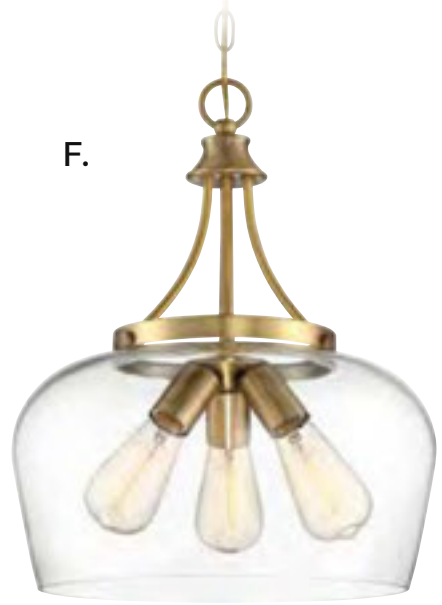

OCTAVE

TODAY'S CLASSIC STYLE

E.

F.

G.

H.

E. 1-4031-3-322
3-Light Chandelier
Warm Brass Finish
18"W x 16"H
3E 60W
Clear Glass

F. 7-4034-3-322
3-Light Pendant
Warm Brass Finish
15"W x 18"H
3E 60W
Clear Glass

G. 1-4033-9-322
9-Light Chandelier
Warm Brass Finish
30"W x 28"H
9E 60W
Clear Glass

H. 1-4032-5-322
5-Light Chandelier
Warm Brass Finish
23"W x 18-1/2"H
5E 60W
Clear Glass