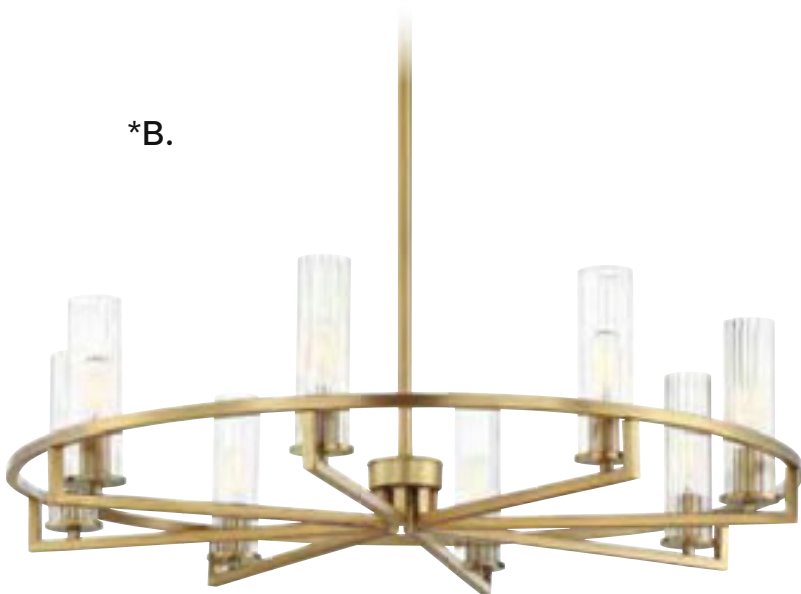

A. **1-806-6-322**
6-Light Chandelier
Warm Brass Finish
26"W x 8"H
Adj H 8" - 59"
6C 60W
30° Swivel
Clear Ribbed Glass
Metal Candle Covers

B. **1-807-8-322**
8-Light Chandelier
Warm Brass Finish
31"W x 8"H
Adj H 8" - 59"
8C 60W
30° Swivel
Clear Ribbed Glass
Metal Candle Covers

*B.