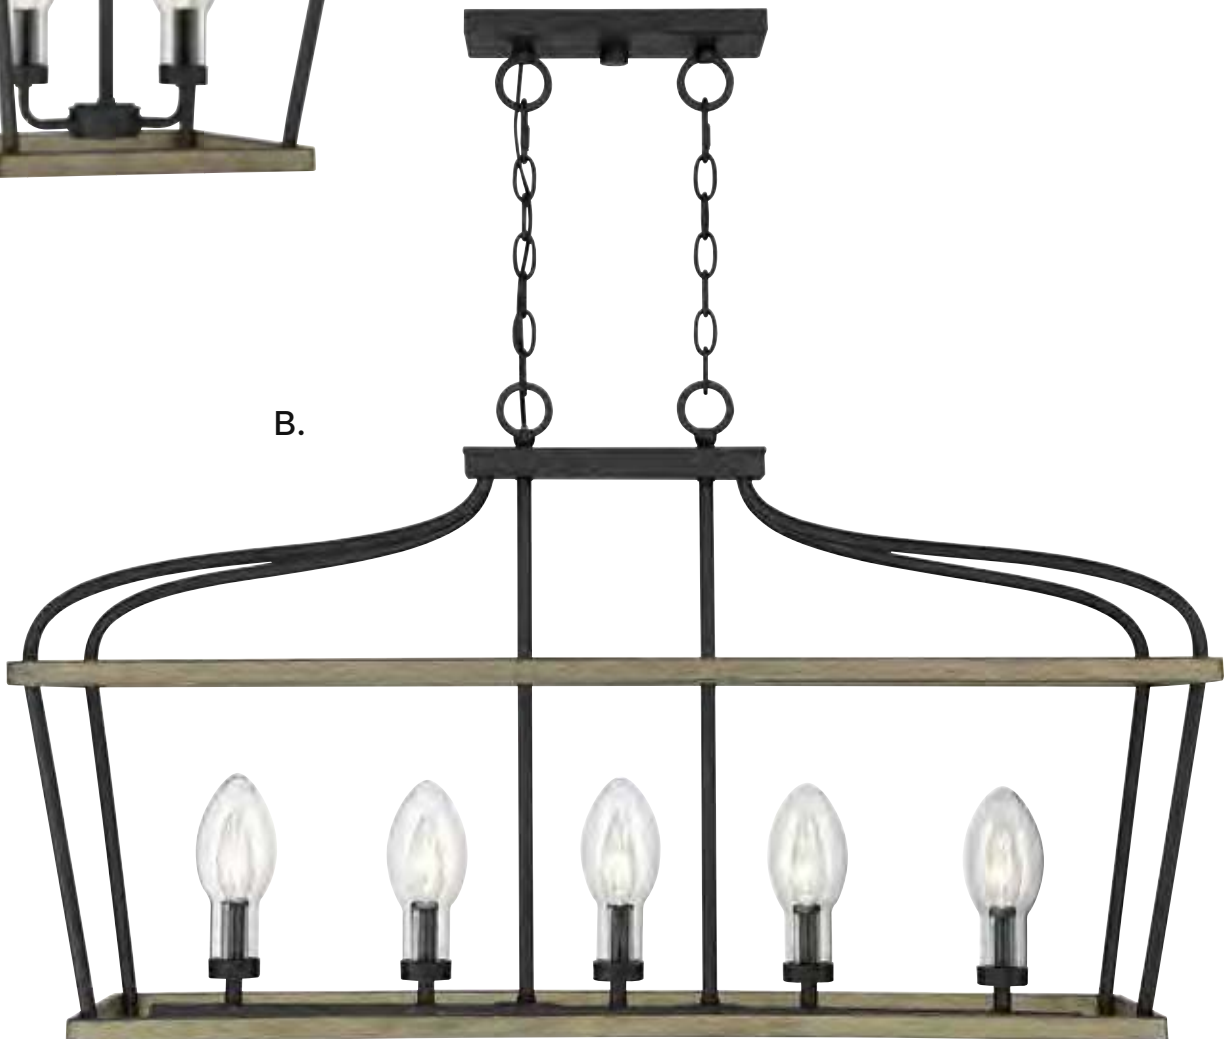

A. **3-0130-2-70**
2-Light Outdoor Chandelier
Weathervane Finish
14"W x 23"H
2C 60W
Clear Glass
Metal Candle Covers
UL Damp Rated

B. **1-0131-5-70**
5-Light Outdoor Linear Chandelier
Weathervane Finish
37-1/2"L x 14"W x 20-1/2"H
5C 60W
Clear Glass
Metal Candle Covers
UL Damp Rated

B.