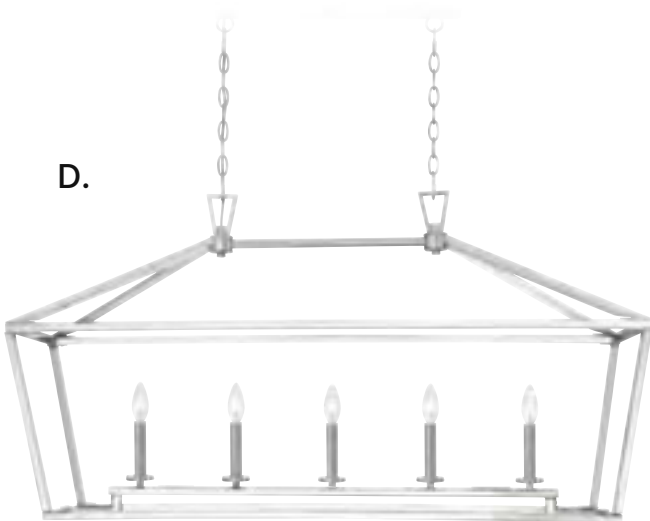

TOWNSEND

LINEAR LIGHTING

A.

B.

C.

D.

E.