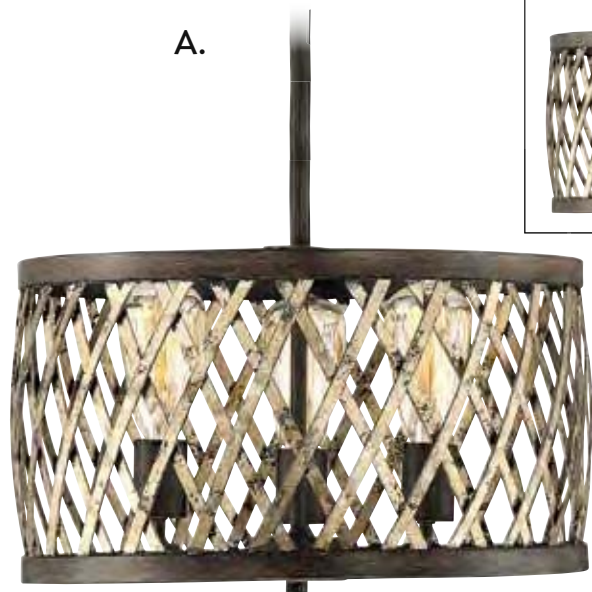

**Convertible:
Semi-Flush/Pendant*