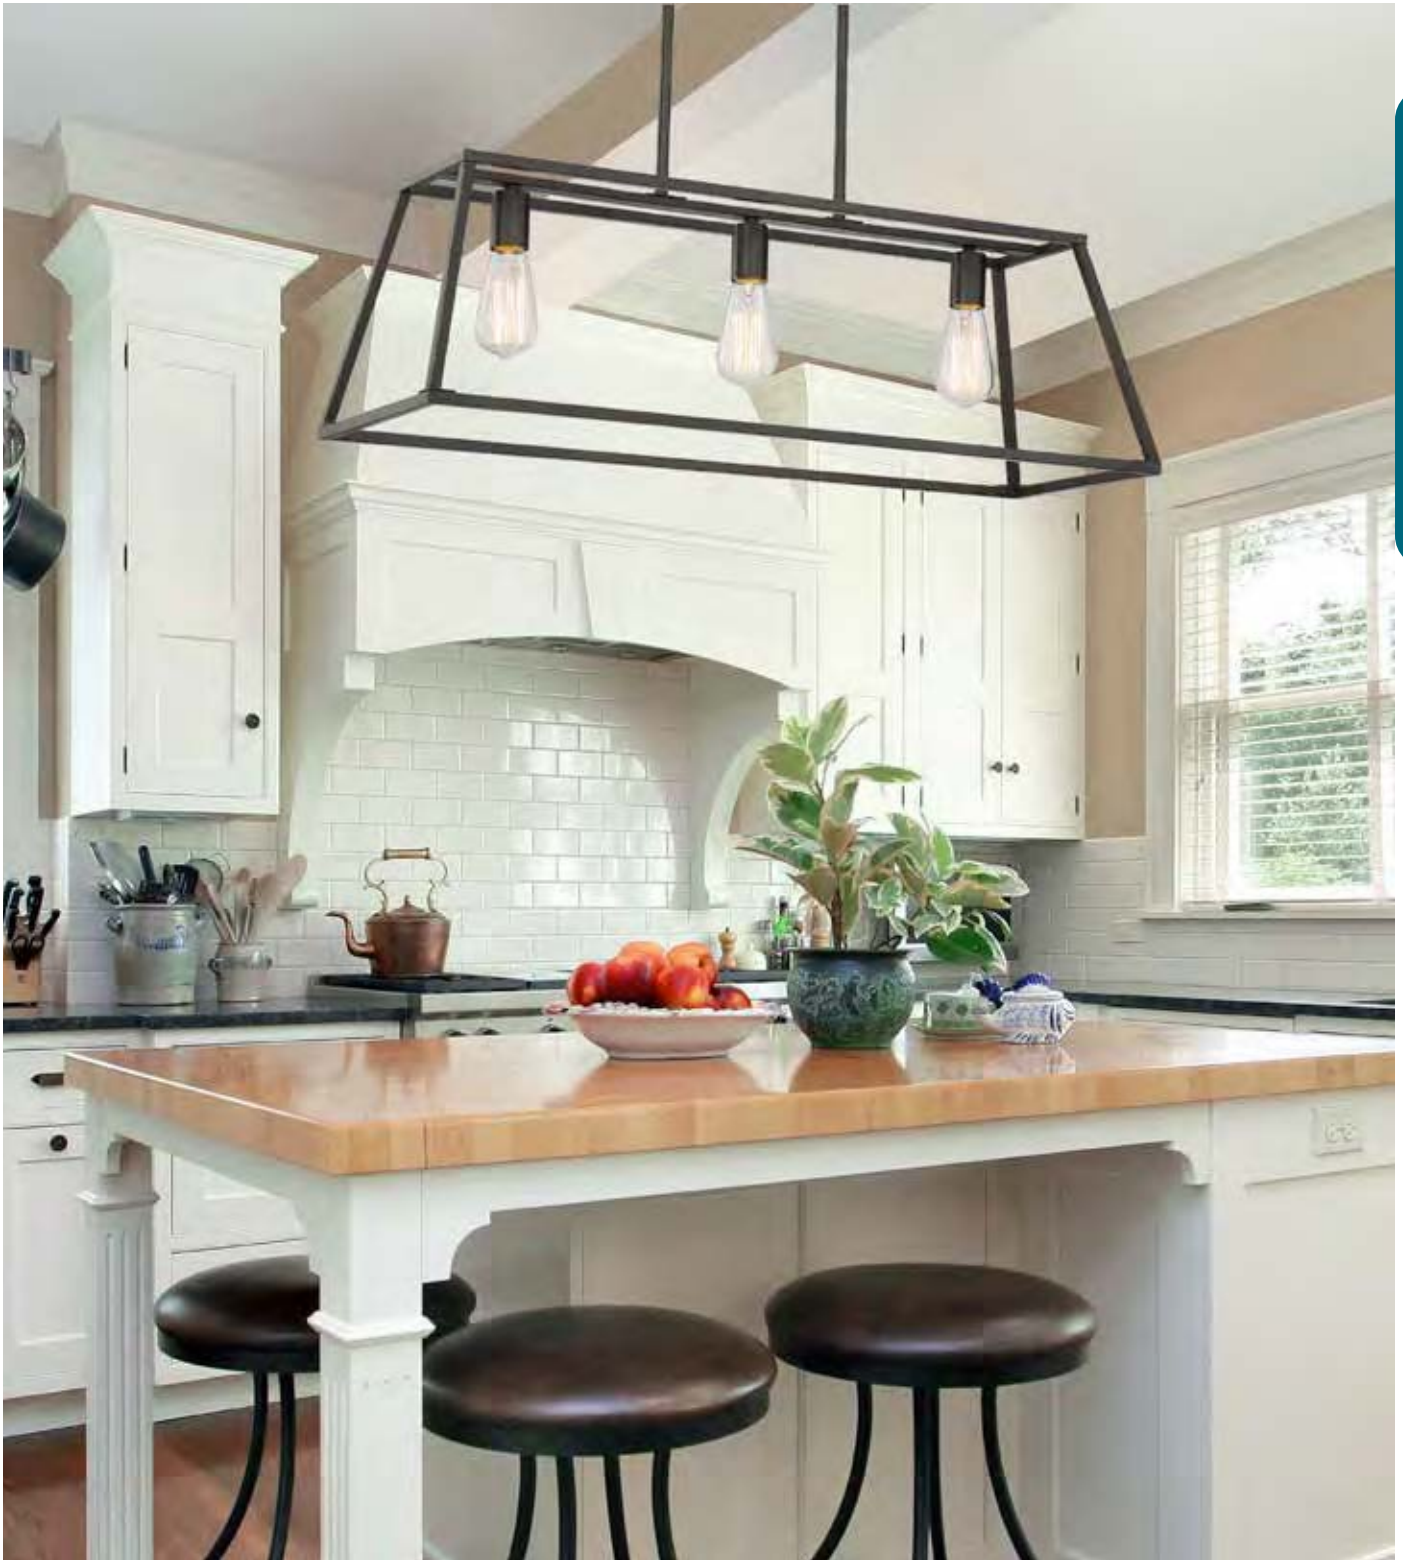

A. 1-326-3-322
3-Light Linear Chandelier
Warm Brass Finish
32"L x 12"W x 10-1/2"H
Adj H 10-1/2" - 65-1/2"
3E 60W
30° Swivel

B. 1-326-3-109
3-Light Linear Chandelier
Polished Nickel Finish
32"L x 12"W x 10-1/2"H
Adj H 10-1/2" - 65-1/2"
3E 60W
30° Swivel

C. 1-326-3-44
3-Light Linear Chandelier
Classic Bronze Finish
32"L x 12"W x 10-1/2"H
Adj H 10-1/2" - 65-1/2"
3E 60W
30° Swivel

*Options: 7-EXT- Extension Rod - 9-1/2"