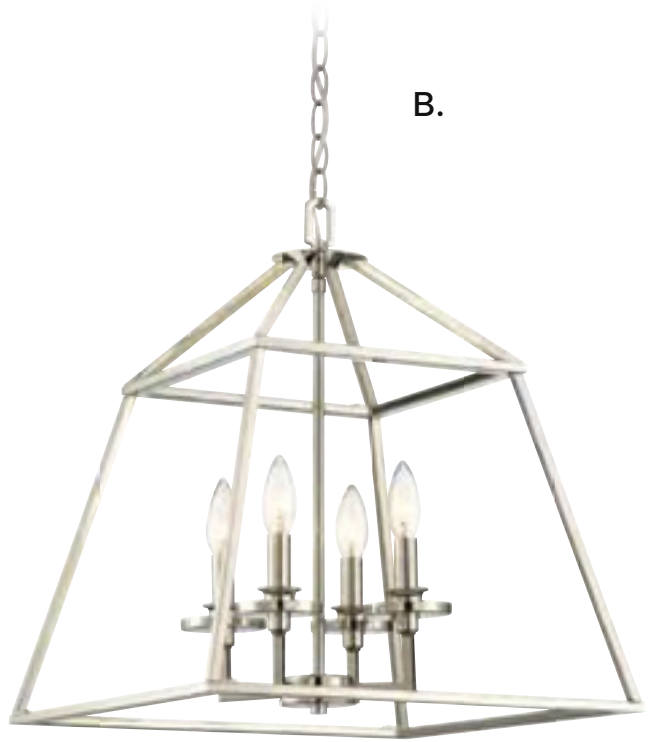

B. 3-325-6-44
6-Light Pendant
Classic Bronze Finish
26"W x 23-1/3"H
6C 60W
Metal Candle Covers

C. 3-325-6-322
6-Light Pendant
Warm Brass Finish
26"W x 23-1/3"H
6C 60W
Metal Candle Covers

D. 3-325-6-89
6-Light Pendant
Matte Black Finish
26"W x 23-1/3"H
6C 60W
Metal Candle Covers

E. 3-325-6-109
6-Light Pendant
Polished Nickel Finish
26"W x 23-1/3"H
6C 60W
Metal Candle Covers

BRAXTON

PENDANTS / LANTERNS

A.

B.

C.

BRAXTON

A. 3-9099-4-322
4-Light Pendant
Warm Brass Finish
24"W x 19-1/2"H
4C 60W
Metal Candle Covers