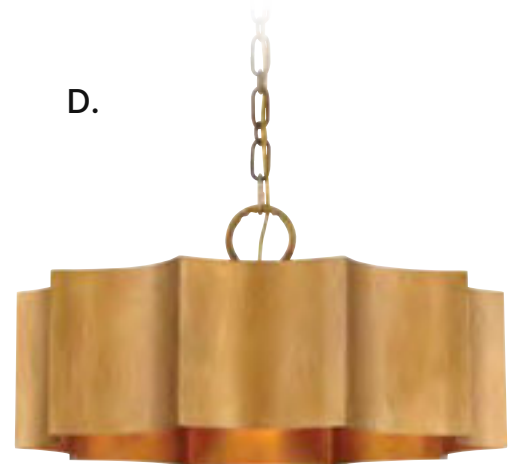

SHELBY

A. 7-100-3-53
3-Light Pendant
Silver Patina Finish
22-1/2"W x 11-1/2"H
3E 60W

B. 7-101-6-53
6-Light Pendant
Silver Patina Finish
30"W x 16"H
6E 60W

C. 7-101-6-54
6-Light Pendant
Gold Patina Finish
30"W x 16"H
6E 60W

D. 7-100-3-54
3-Light Pendant
Gold Patina Finish
22-1/2"W x 11-1/2"H
3E 60W