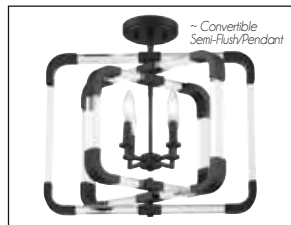

ROTTERDAM

TODAY'S CLASSIC STYLE

ROTTERDAM

BRIAN THOMAS
COLLECTION

**A.

TODAY'S CLASSIC STYLE

*B.

A. **7-1660-6-89**
6-Light Pendant
Matte Black Finish
31-1/2"L x 24-3/4"W x 20-1/2"H
Adj H 20-1/2" - 77-1/2"
6C 60W
30° Swivel
Optic Acrylic
Metal Candle Covers