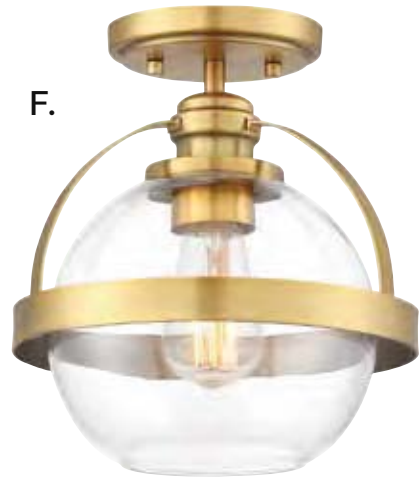

PENDLETON

CEILING

F.

G.

H.

I.

F. 6-7200-1-322
1-Light Semi-Flush
Warm Brass Finish
9-3/8"W x 9-3/4"H
1E 60W
Clear Glass

G. 6-7200-1-SN
1-Light Semi-Flush
Satin Nickel Finish
9-3/8"W x 9-3/4"H
1E 60W
Clear Glass

H. 6-7200-1-11
1-Light Semi-Flush
Polished Chrome Finish
9-3/8"W x 9-3/4"H
1E 60W
Clear Glass

I. 6-7200-1-89
1-Light Semi-Flush
Matte Black Finish
9-3/8"W x 9-3/4"H
1E 60W
Clear Glass