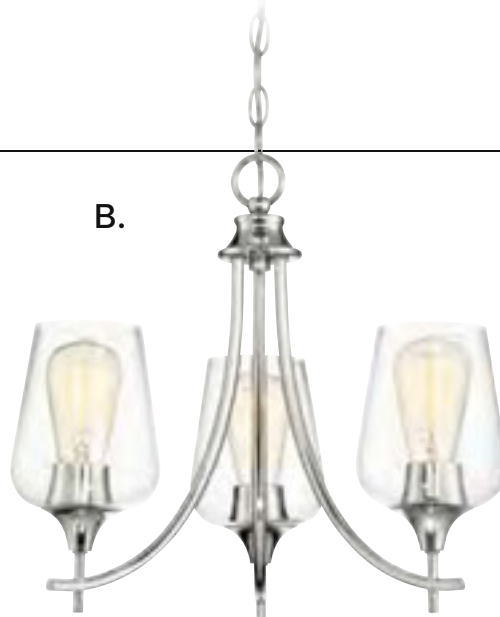

OCTAVE

TODAY'S CLASSIC STYLE

A.

B.

C.

D.