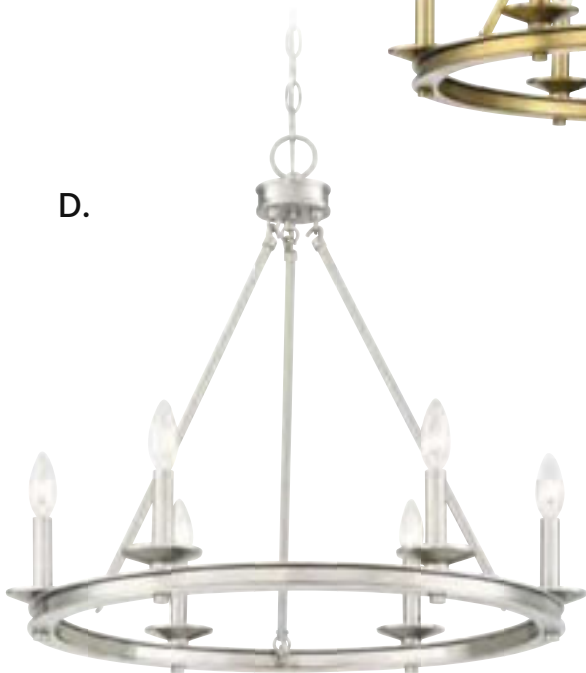

B. 1-307-6-109

6-Light Chandelier
Polished Nickel Finish
25"W x 23"H
6C 60W
Metal Candle Covers

C. 1-307-6-322

6-Light Chandelier
Warm Brass Finish
25"W x 23"H
6C 60W
Metal Candle Covers

D. 1-307-6-SN

6-Light Chandelier
Satin Nickel Finish
25"W x 23"H
6C 60W
Metal Candle Covers

E. 1-307-6-44

6-Light Chandelier
Classic Bronze Finish
25"W x 23"H
6C 60W
Metal Candle Covers

MIDDLETON

TODAY'S CLASSIC STYLE

A.

B.

C.

D.