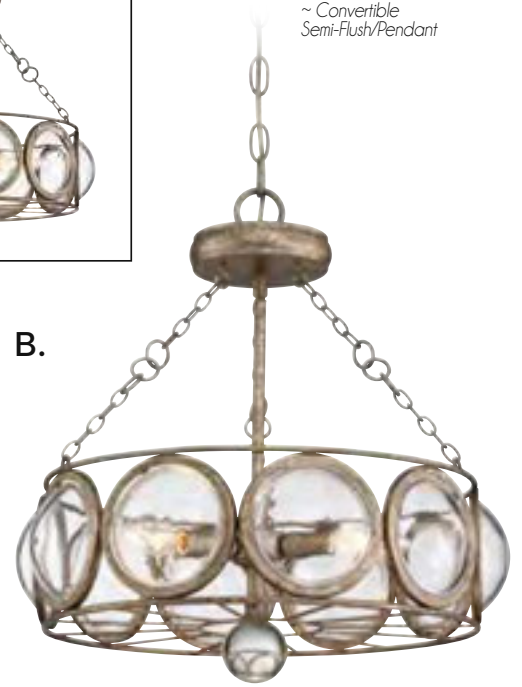

WARWICK

NEO-TRADITIONAL

A. 1-6700-5-114
5-Light Chandelier
Brittania Gold Finish
24"W x 28"H
5C 60W
Clear Cabochon Glass

B. 6-6702-3-114
3-Light Convertible
Semi-Flush/Pendant
Brittania Gold Finish
18"W x 18-1/2"H
3C 60W
Clear Cabochon Glass

C. 1-6701-6-114
6-Light Linear Chandelier
Brittania Gold Finish
34-1/2"L x 18-1/2"W x 21"H
6C 60W
Clear Cabochon Glass

WARWICK

NEO-TRADITIONAL

~ Convertible
Semi-Flush/Pendant

REGIS

NEO-TRADITIONAL

- A. **1-2401-8-98**
8-Light Chandelier
Pyrite Finish
28"W x 32-1/2"H
8C 60W
Clear Crystal
Metal Candle Covers
- B. **6-2402-3-98**
3-Light Semi-Flush
Pyrite Finish
16"W x 16-1/4"H
3C 60W
Clear Crystal
Metal Candle Covers
- C. **9-2403-2-98**
2-Light Sconce
Pyrite Finish
13"W x 14-1/2"H x 5-3/8"E
2C 60W
Clear Crystal
Metal Candle Covers
- D. **1-2400-5-98**
5-Light Chandelier
Pyrite Finish
25"W x 27"H
5C 60W
Clear Crystal
Metal Candle Covers