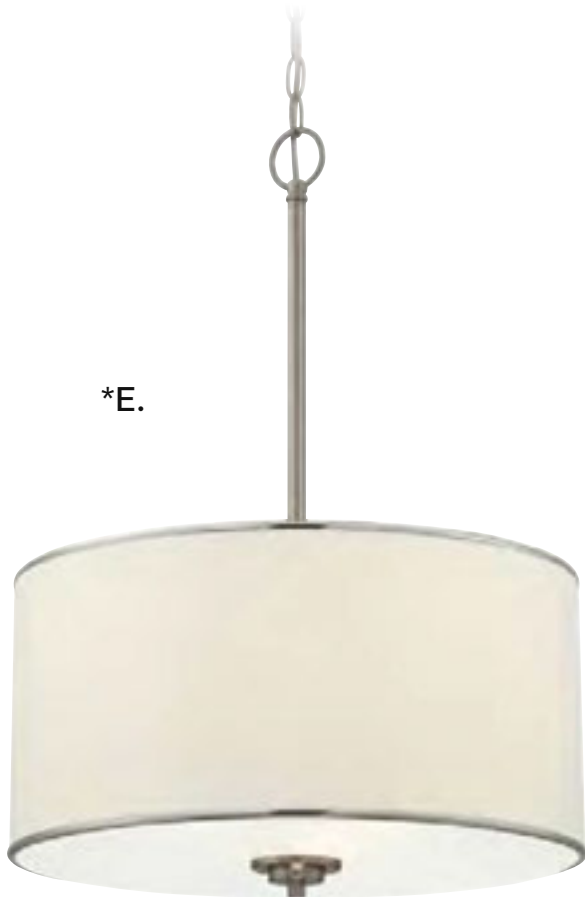

GROVE

PENDANTS / LANTERNS

*E.

A. 6-1500-14-SN
14" Flush Mount
Satin Nickel Finish
14"W x 8-1/2"H
2E 60W
White Fabric Shade

B. 6-1500-14-13
14" Flush Mount
English Bronze Finish
14"W x 8-1/2"H
2E 60W
Cream Fabric Shade

C. 6-1501-2-SN
2-Light Semi-Flush
Satin Nickel Finish
14"W x 11-3/4"H
2E 60W
White Fabric Shade

D. 6-1501-2-13
2-Light Semi-Flush
English Bronze Finish
14"W x 11-3/4"H
2E 60W
Cream Fabric Shade

E. 7-1502-3-SN
3-Light Pendant
Satin Nickel Finish
18"W x 25"H
3E 60W
White Fabric Shade

F. 7-1502-3-13
3-Light Pendant
English Bronze Finish
18"W x 25"H
3E 60W
Cream Fabric Shade

Options: 7-EXT- Extension Rod - 9-1/2"