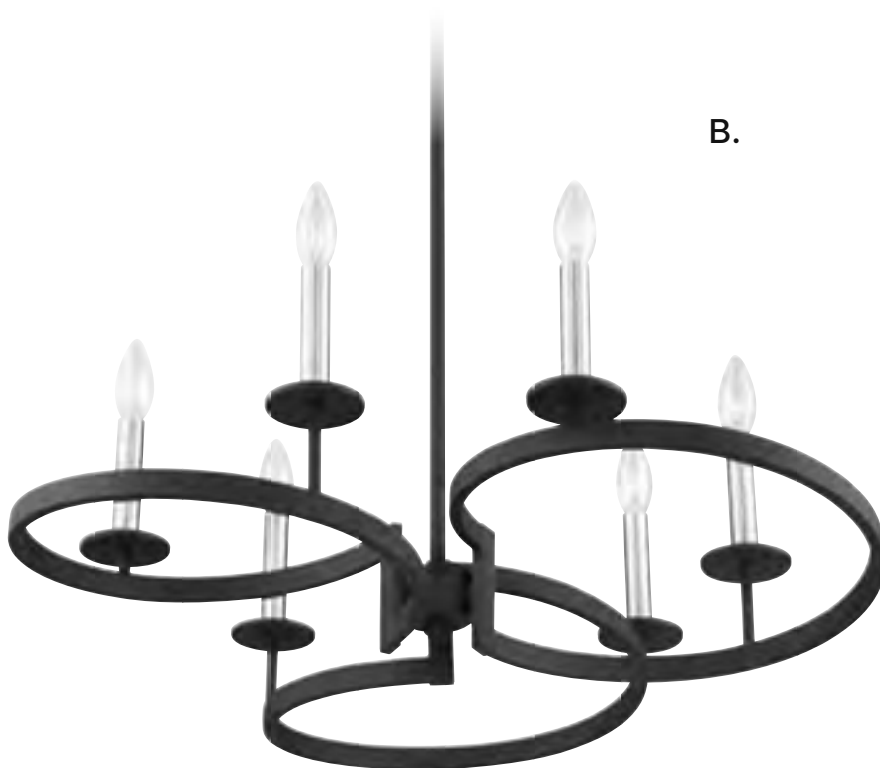

MONTERAY

TODAY'S CLASSIC STYLE

A.

B.

A. 1-2272-8-145
8-Light Oval Chandelier
Matte Black w/ Satin Nickel Finish
38"L x 21"W x 8"H
Adj H 8" - 65"
8C 60W
30° Swivel
Metal Candle Covers

B. 1-2271-6-145
6-Light Chandelier
Matte Black w/ Satin Nickel Finish
28"W x 8-3/4"H
Adj H 8-3/4" - 65-3/4"
6C 60W
30° Swivel
Metal Candle Covers

Options: 7-EXT-BK Extension Rod - 9-1/2"