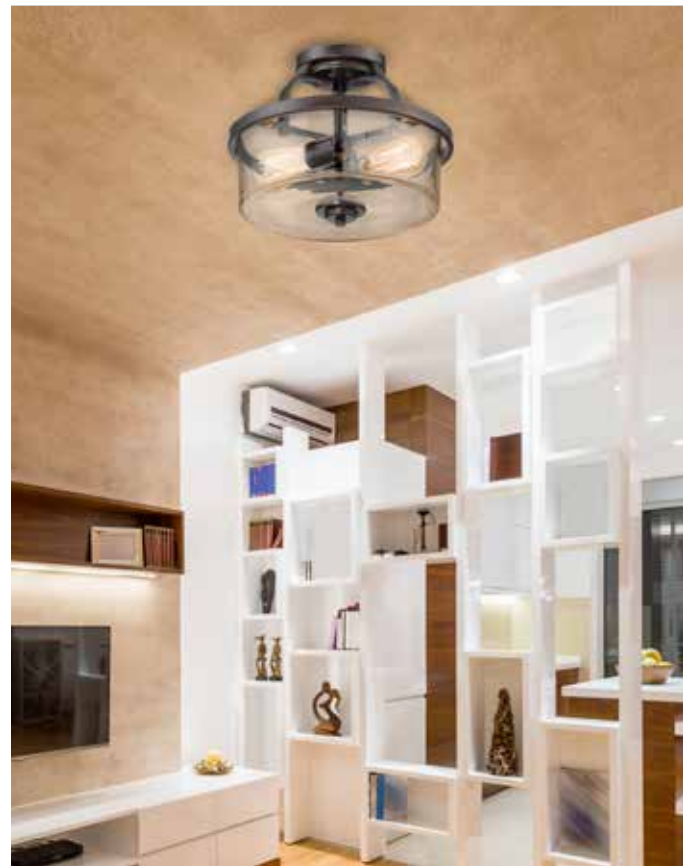

CEILING

E.

F.

G.

H.

E. CONNELL
6-574-3-SN
3-Light Semi-Flush
Satin Nickel Finish
16"W x 10"H
3E 60W
Clear Seeded Glass

F. TULSA
6-6053-2-13
2-Light Semi-Flush
English Bronze Finish
12-3/4"W x 10"H
2E 60W
Clear Glass

G. CONNELL
6-574-3-13
3-Light Semi-Flush
English Bronze Finish
16"W x 10"H
3E 60W
Clear Seeded Glass

H. GLENWOOD
6-3042-4-13
4-Light Semi-Flush
English Bronze Finish
14"W x 13-3/4"H
4C 60W
Clear Water Prastra Glass
Metal Candle Covers