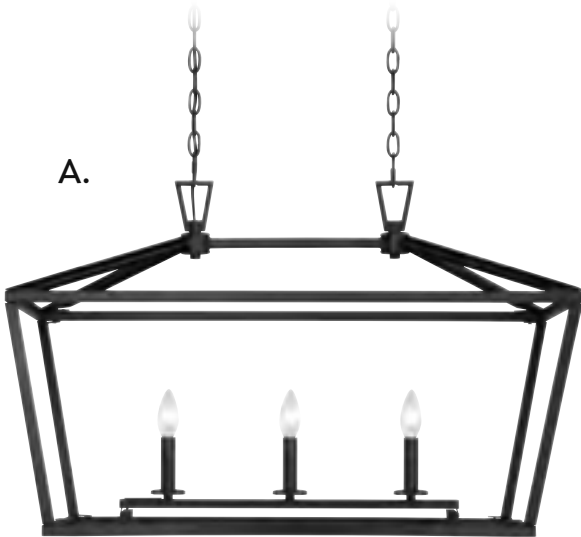

TOWNSEND

LINEAR LIGHTING

A.