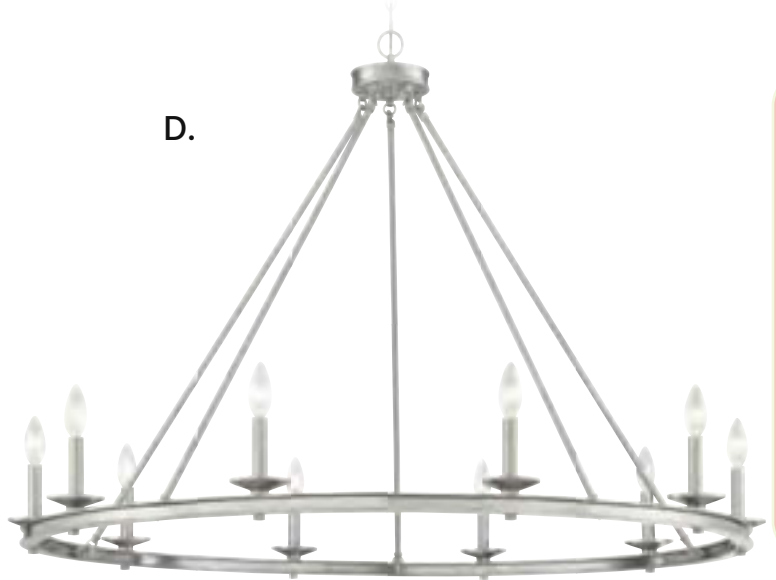

C. 1-308-8-322
8-Light Chandelier
Warm Brass Finish
33"W x 25"H
8C 60W
Metal Candle Covers

D. 1-308-8-SN
8-Light Chandelier
Satin Nickel Finish
33"W x 25"H
8C 60W
Metal Candle Covers

E. 1-308-8-44
8-Light Chandelier
Classic Bronze Finish
33"W x 25"H
8C 60W
Metal Candle Covers

MIDDLETON

TODAY'S CLASSIC STYLE

A.

B.

C.

MIDDLETON

TODAY'S CLASSIC STYLE

D.

E.

A. 1-310-10-89
10-Light Chandelier
Matte Black Finish
45"W x 32-1/4"H
10C 60W
Metal Candle Covers

B. 1-310-10-322
10-Light Chandelier
Warm Brass Finish
45"W x 32-1/4"H
10C 60W
Metal Candle Covers

C. 1-310-10-109
10-Light Chandelier
Polished Nickel Finish
45"W x 32-1/4"H
10C 60W
Metal Candle Covers