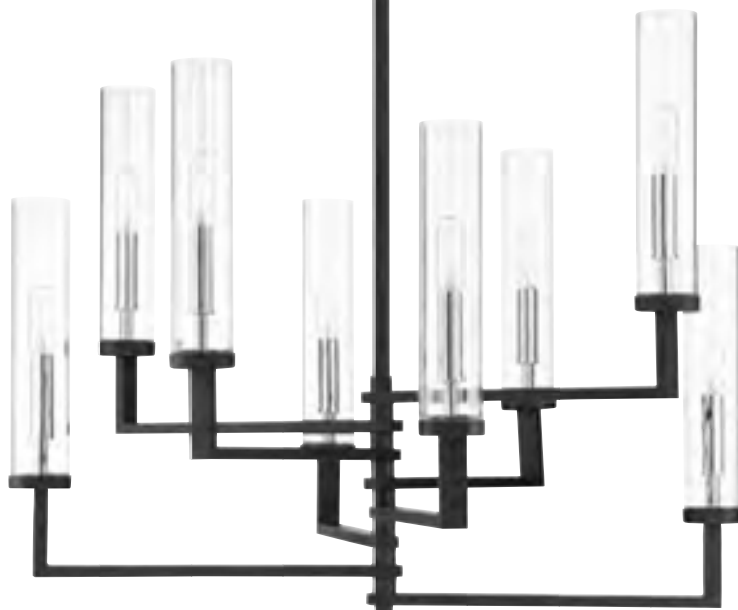

D. 1-2136-6-67
 6-Light Chandelier
 Matte Black w/ Polished
 Chrome Accents Finish
 34"L x 21"W x 22"H
 Adj H 22" - 79"
 6C 60W
 30° Swivel
 Clear Glass
 Metal Candle Covers

FOLSOM

MID-CENTURY

B.

C.

*The arms of the **Chandeliers** and **Sconce** are adjustable and can rotate into different positions.