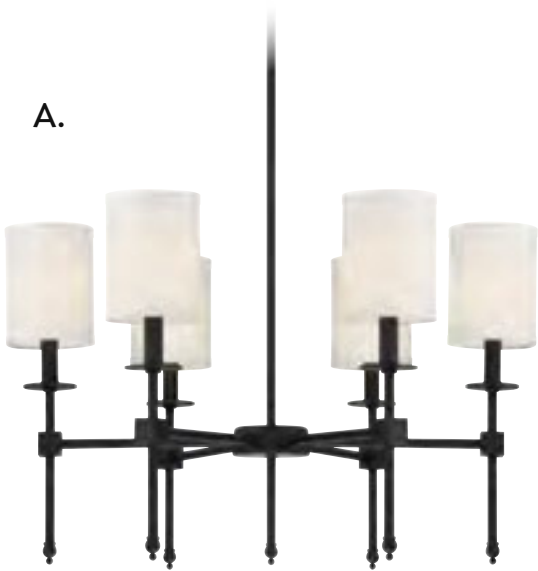

CHATHAM

TODAY'S CLASSIC STYLE

A.