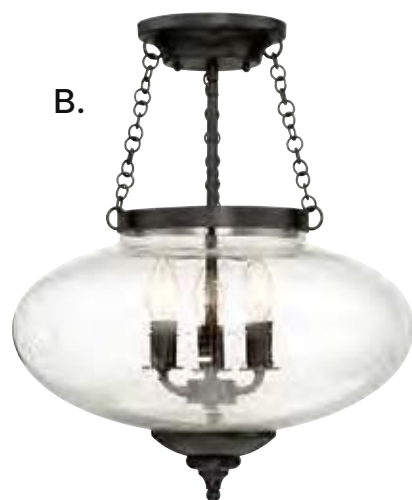

LOWRY

PENDANTS / LANTERNS

A. 6-9040-3-SN
3-Light Semi-Flush
Satin Nickel Finish
16"W x 19"H
3C 60W
Clear Seeded Glass
Metal Candle Covers

B. 6-9040-3-13
3-Light Semi-Flush
English Bronze Finish
16"W x 19"H
3C 60W
Clear Seeded Glass
Metal Candle Covers