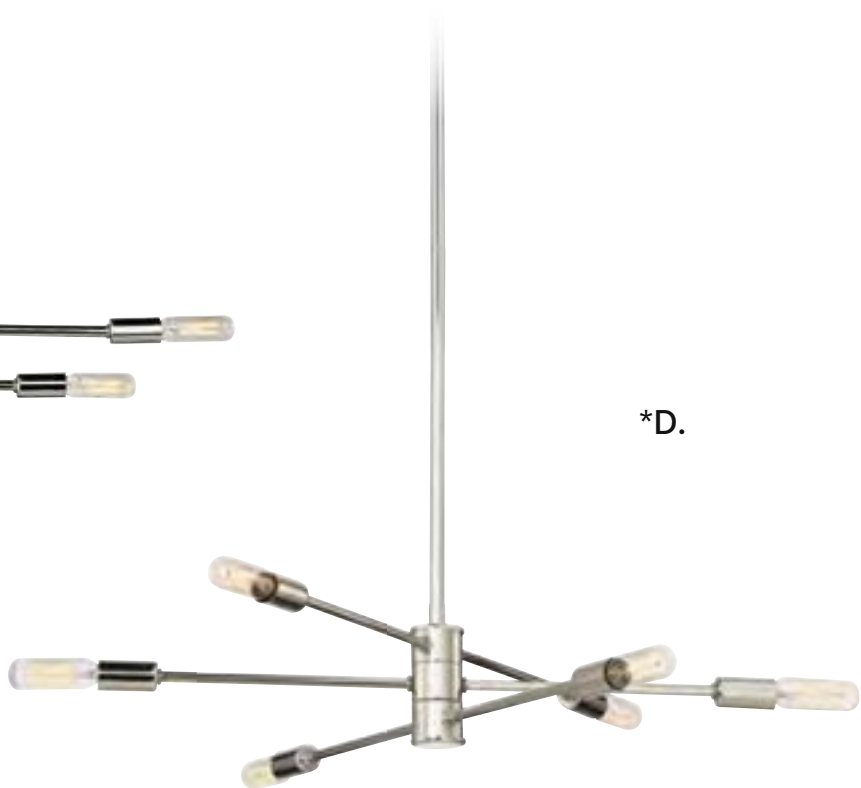

BARNUM

MID-CENTURY

B.

LED

Options: 7-EXT-322 Extension Rod - 9-1/2"

LYRIQUE

MID-CENTURY

- A. 9-7004-2-109**
Adjustable 2-Light Sconce
Polished Nickel Finish
16"W x 19"H x 3-1/2"E
2C 60W
- B. 1-7001-12-109**
Adjustable 12-Light Chandelier
Polished Nickel Finish
54-1/4"W x 15"H
Adj H 15" - 69"
12C 60W
30° Swivel
- C. 1-7001-12-77**
Adjustable 12-Light Chandelier
Bronze w/ Brass Accents Finish
54-1/4"W x 15"H
Adj H 15" - 69"
12C 60W
30° Swivel
- D. 9-7004-2-77**
Adjustable 2-Light Sconce
Bronze w/ Brass Accents Finish
16"W x 19"H x 3-1/2"E
2C 60W

LYRIQUE

MID-CENTURY

*B.

*C.

D.

*Options: 7-EXT- Extension Rod - 9-1/2"

**The arms of the Chandeliers and Sconce are adjustable and can rotate into different positions

LYRIQUE

MID-CENTURY

*Options: 7-EXT- Extension Rod - 9-1/2"

The arms of the **Chandeliers are adjustable and can rotate into different positions

LYRIQUE

MID-CENTURY

A. 1-7000-6-77

Adjustable 6-Light Chandelier
Bronze w/ Brass Accents Finish
21-3/4"W x 7"H
Adj H 7" - 61"
6C 60W
30° Swivel