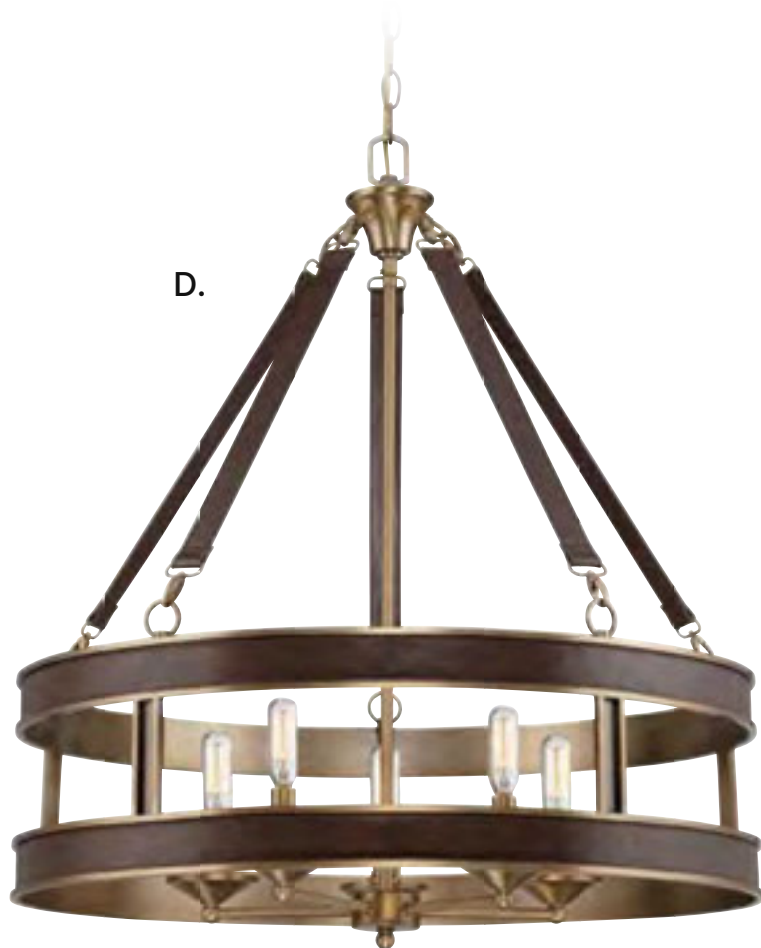

NEO-TRADITIONAL

C. 7-614-4-50
4-Light Pendant
Harness Leather w/
Rubbed Brass Finish
22"W x 26"H
4C 60W
Metal Candle Covers

D. 7-611-5-50
5-Light Pendant
Harness Leather w/
Rubbed Brass Finish
26"W x 29-1/2"H
5C 60W
Metal Candle Covers