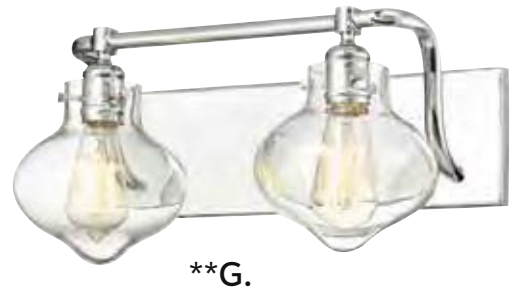

**Fixtures may be mounted as Downlight *only*.

- **D. 9-9400-1-11**
  1-Light Sconce
  Polished Chrome Finish
  6-1/2"W x 8-3/4"H x 8-3/4"E
  1E 60W
  Clear Glass
- **E. 8-9400-4-11**
  4-Light Bath Bar
  Polished Chrome Finish
  36"W x 8-3/4"H x 9"E
  4E 60W
  Clear Glass
- **F. 8-9400-3-11**
  3-Light Bath Bar
  Polished Chrome Finish
  26-1/4"W x 8-3/4"H x 9"E
  3E 60W
  Clear Glass
- **G. 8-9400-2-11**
  2-Light Bath Bar
  Polished Chrome Finish
  17-3/4"W x 8-3/4"H x 9"E
  2E 60W
  Clear Glass