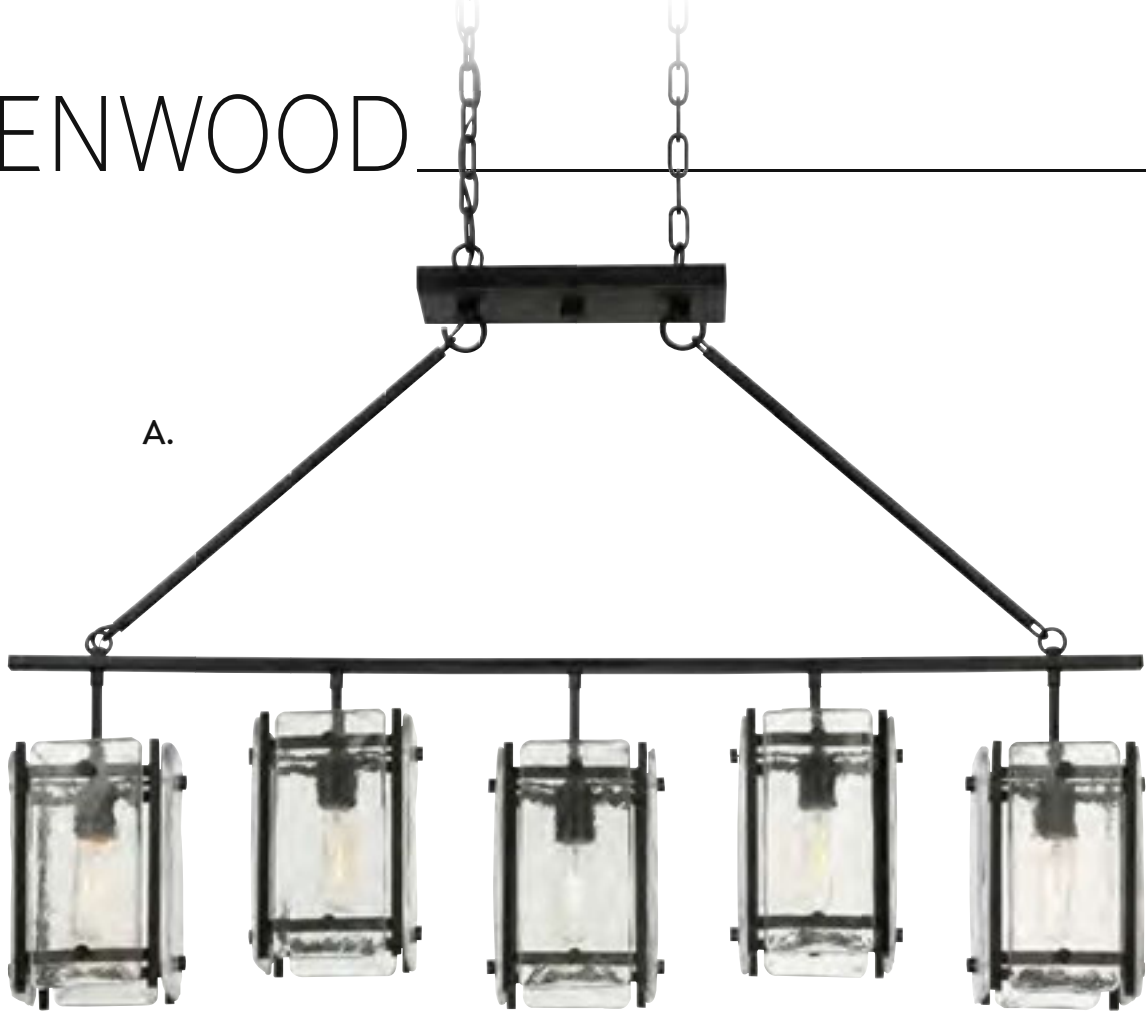

GLENWOOD

NEO-TRADITIONAL