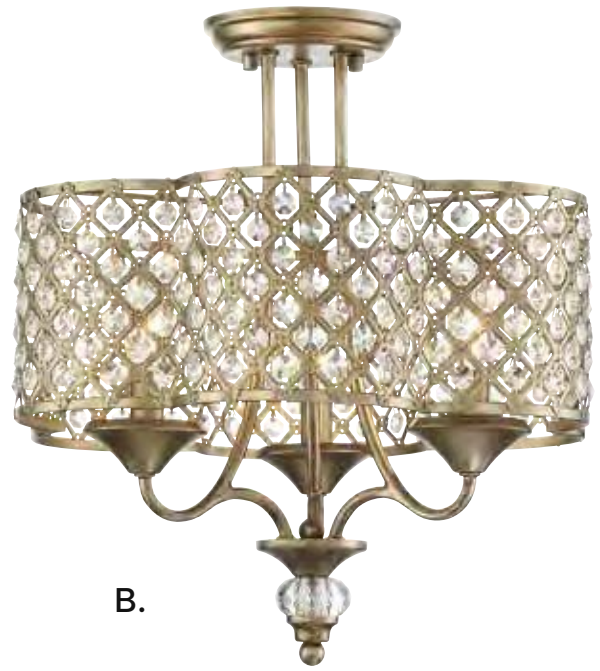

C. 1-6701-6-114
6-Light Linear Chandelier
Brittania Gold Finish
34-1/2"L x 18-1/2"W x 21"H
6C 60W
Clear Cabochon Glass

WARWICK

NEO-TRADITIONAL

~ Convertible
Semi-Flush/Pendant

REGIS

NEO-TRADITIONAL

- A. **1-2401-8-98**
8-Light Chandelier
Pyrite Finish
28"W x 32-1/2"H
8C 60W
Clear Crystal
Metal Candle Covers
- B. **6-2402-3-98**
3-Light Semi-Flush
Pyrite Finish
16"W x 16-1/4"H
3C 60W
Clear Crystal
Metal Candle Covers
- C. **9-2403-2-98**
2-Light Sconce
Pyrite Finish
13"W x 14-1/2"H x 5-3/8"E
2C 60W
Clear Crystal
Metal Candle Covers
- D. **1-2400-5-98**
5-Light Chandelier
Pyrite Finish
25"W x 27"H
5C 60W
Clear Crystal
Metal Candle Covers