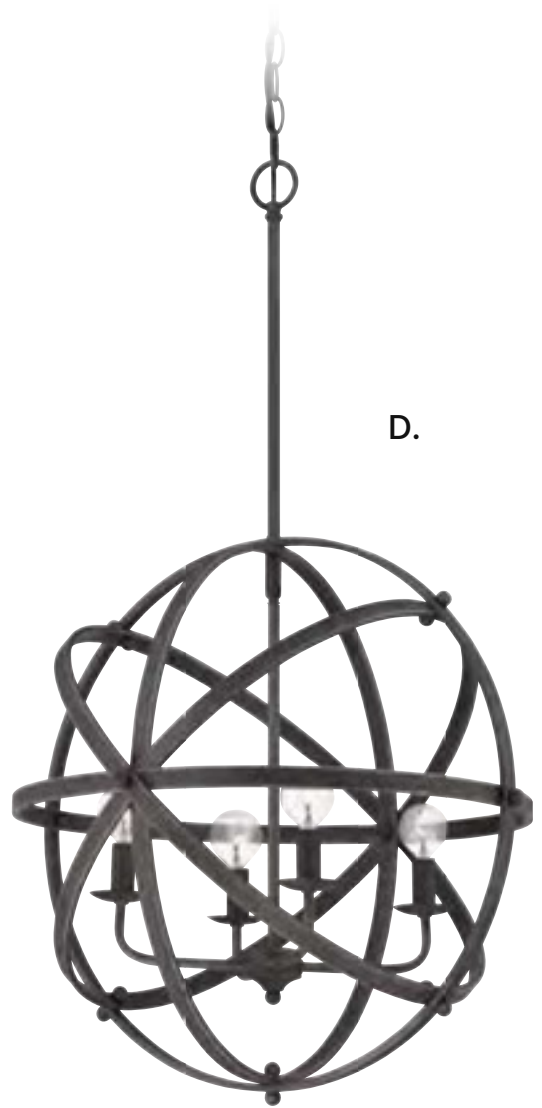

A.

B.

C.

C. 7-4353-4-CH
4-Light Pendant
Chrome Finish
20"W x 35"H
4C 60W
Metal Candle Covers

D. 7-4353-4-13
4-Light Pendant
English Bronze Finish
20"W x 35"H
4C 60W
Metal Candle Covers

D.

TOWNSEND

LINEAR LIGHTING