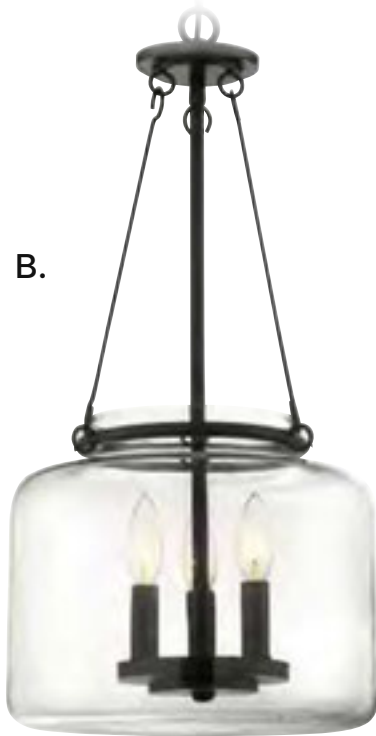

AKRON

PENDANTS / LANTERNS

A.

AKRON

A. 7-9006-3-89
3-Light Pendant
Matte Black Finish
12"W x 24"H
3C 60W
Clear Glass
Metal Candle Covers

B. 7-9006-3-13
3-Light Pendant
English Bronze Finish
12"W x 24"H
3C 60W
Clear Glass
Metal Candle Covers