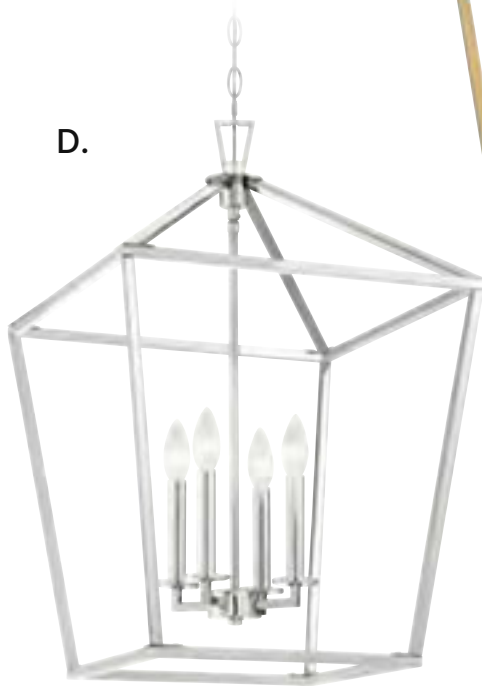

TOWNSEND

PENDANTS / LANTERNS