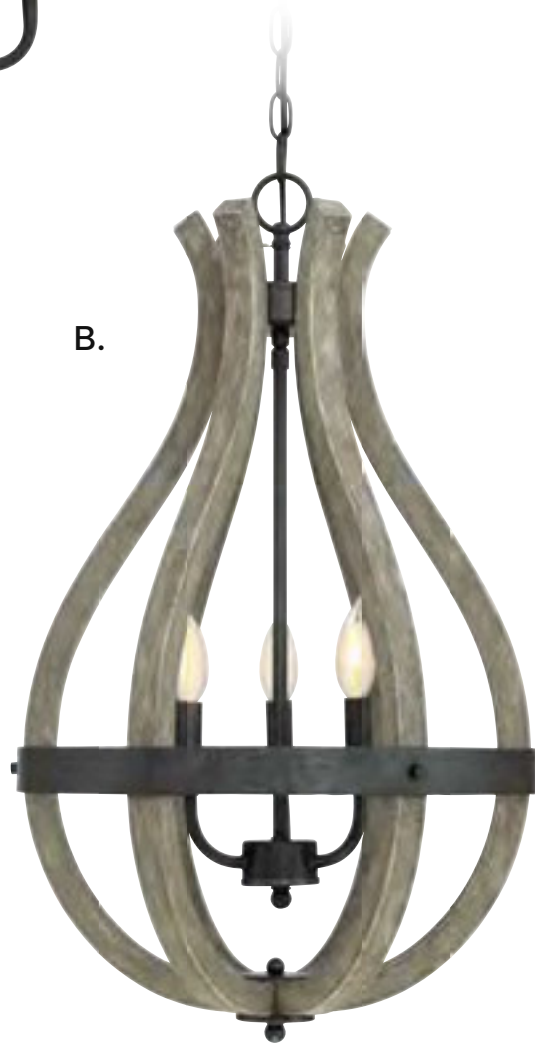

B.

- A. **1-9260-6-112**
  6-Light Chandelier
  Weathered Birch Finish
  27"W x 29"H
  6C 60W
  Metal Candle Covers
- B. **7-9262-3-112**
  3-Light Pendant
  Weathered Birch Finish
  16"W x 27"H
  3C 60W
  Metal Candle Covers