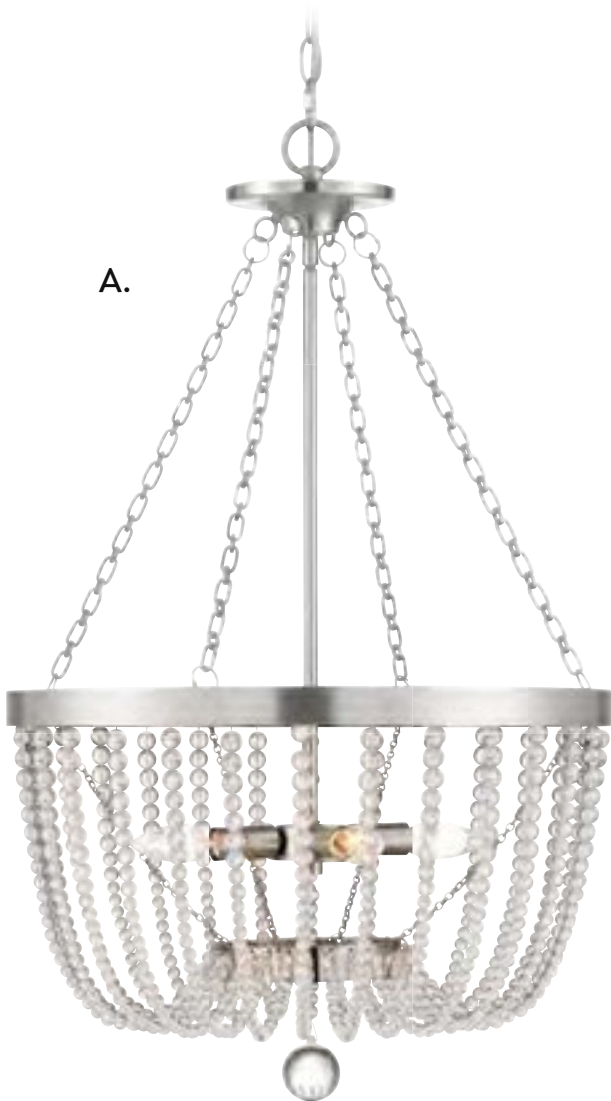

Outdoor..... 550

BERGAMO

RENAISSANCE GUILD

BERGAMO

A. 7-2851-4-154
4-Light Pendant
Antique Nickel Finish
19-7/8"W x 32-1/4"H
4C 60W
Clear Crystal

B. 7-2851-4-322
4-Light Pendant
Warm Brass Finish
19-7/8"W x 32-1/4"H
4C 60W
Clear Crystal

BERGAMO

RENAISSANCE GUILD

A.

A. 7-2852-6-154
6-Light Pendant
Antique Nickel Finish
26"W x 23-1/2"H
6C 60W
Clear Crystal

B. 7-2852-6-322
6-Light Pendant
Warm Brass Finish
26"W x 23-1/2"H
6C 60W
Clear Crystal