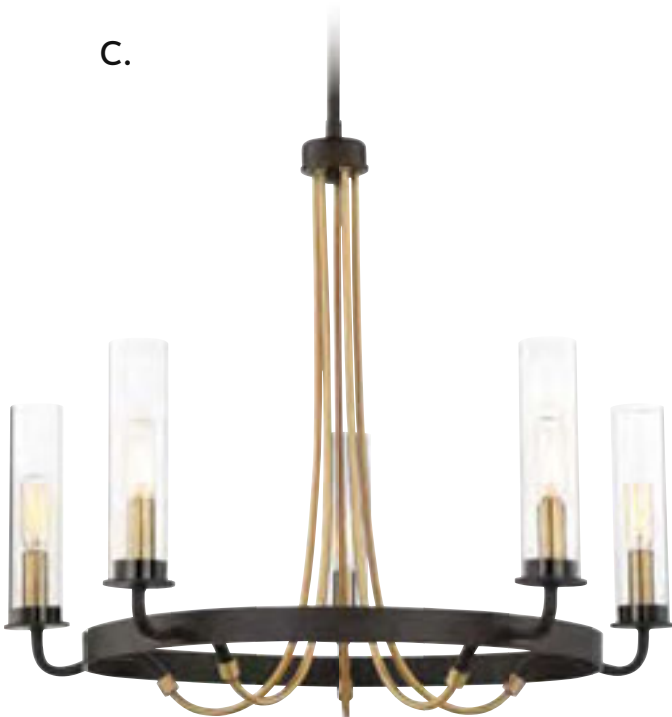

C. 1-8071-5-51
 5-Light Chandelier
 Vintage Black w/ Warm
 Brass Accents Finish
 26"W x 21"H
 Adj H 21" - 78"
 5C 60W
 30° Swivel
 Clear Glass
 Metal Candle Covers

D. 9-8073-2-51
 2-Light Sconce
 Vintage Black w/ Warm
 Brass Accents Finish
 12"W x 15"H x 6"E
 2C 60W
 Clear Glass
 Metal Candle Covers

KEARNEY

TODAY'S CLASSIC STYLE

A.

B.

C.

D.

Options: 7-EXT-51 Extension Rod - 9-1/2"

FOWLER