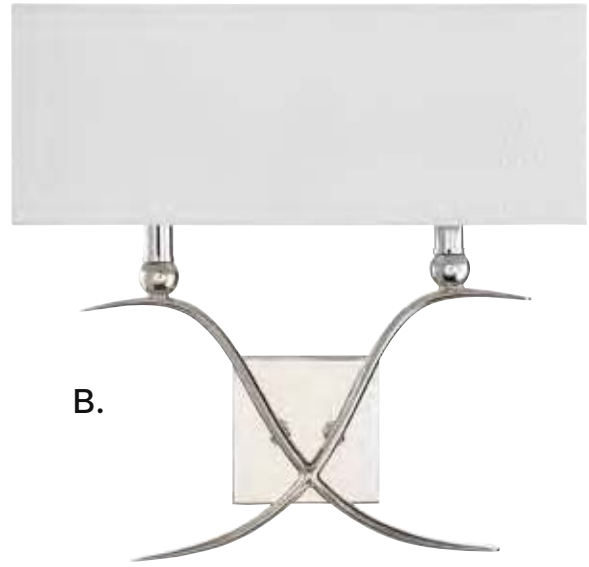

PAYTON

WALL LIGHTING

A.

B.

C.

D.

A. 9-800-2-44
2-Light Sconce
Classic Bronze Finish
16"W x 15-1/2"H x 6"E
2C 60W
White Linen Shade
Metal Candle Covers

B. 9-800-2-109
2-Light Sconce
Polished Nickel Finish
16"W x 15-1/2"H x 6"E
2C 60W
White Linen Shade
Metal Candle Covers

C. 9-800-2-SN
2-Light Sconce
Satin Nickel Finish
16"W x 15-1/2"H x 6"E
2C 60W
White Linen Shade
Metal Candle Covers

D. 9-800-2-322
2-Light Sconce
Warm Brass Finish
16"W x 15-1/2"H x 6"E
2C 60W
White Linen Shade
Metal Candle Covers