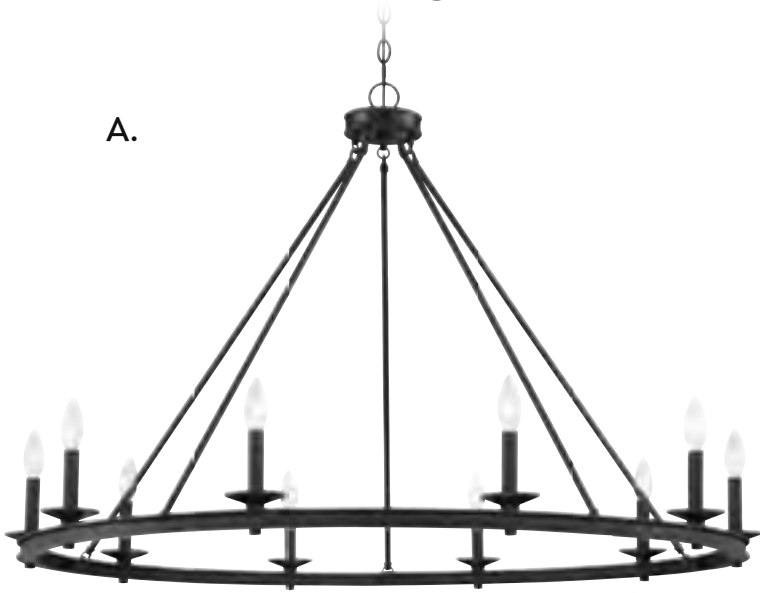

MIDDLETON

TODAY'S CLASSIC STYLE

A.