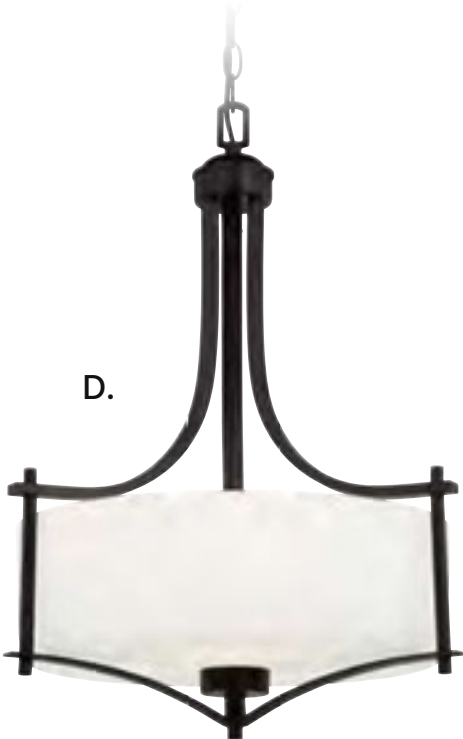

COLTON

MAIN STREET

A.

B.

C.

D.

A. 3-333-3-SN
3-Light Pendant
Satin Nickel Finish
18"W x 23"H
3E 60W
White Opal Glass

B. 6-335-15-13
14" Flush Mount
English Bronze Finish
14-1/2"W x 8-1/2"H
2E 60W
White Opal Glass

C. 6-335-15-SN
14" Flush Mount
Satin Nickel Finish
14-1/2"W x 8-1/2"H
2E 60W
White Opal Glass

D. 3-333-3-13
3-Light Pendant
English Bronze Finish
18"W x 23"H
3E 60W
White Opal Glass