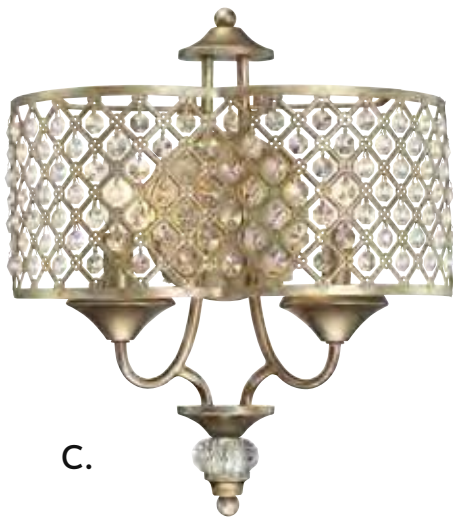

C. 1-6701-6-114
6-Light Linear Chandelier
Brittania Gold Finish
34-1/2"L x 18-1/2"W x 21"H
6C 60W
Clear Cabochon Glass

WARWICK

NEO-TRADITIONAL

~ Convertible
Semi-Flush/Pendant

REGIS

NEO-TRADITIONAL

- A. **1-2401-8-98**
8-Light Chandelier
Pyrite Finish
28"W x 32-1/2"H
8C 60W
Clear Crystal
Metal Candle Covers
- B. **6-2402-3-98**
3-Light Semi-Flush
Pyrite Finish
16"W x 16-1/4"H
3C 60W
Clear Crystal
Metal Candle Covers
- C. **9-2403-2-98**
2-Light Sconce
Pyrite Finish
13"W x 14-1/2"H x 5-3/8"E
2C 60W
Clear Crystal
Metal Candle Covers
- D. **1-2400-5-98**
5-Light Chandelier
Pyrite Finish
25"W x 27"H
5C 60W
Clear Crystal
Metal Candle Covers