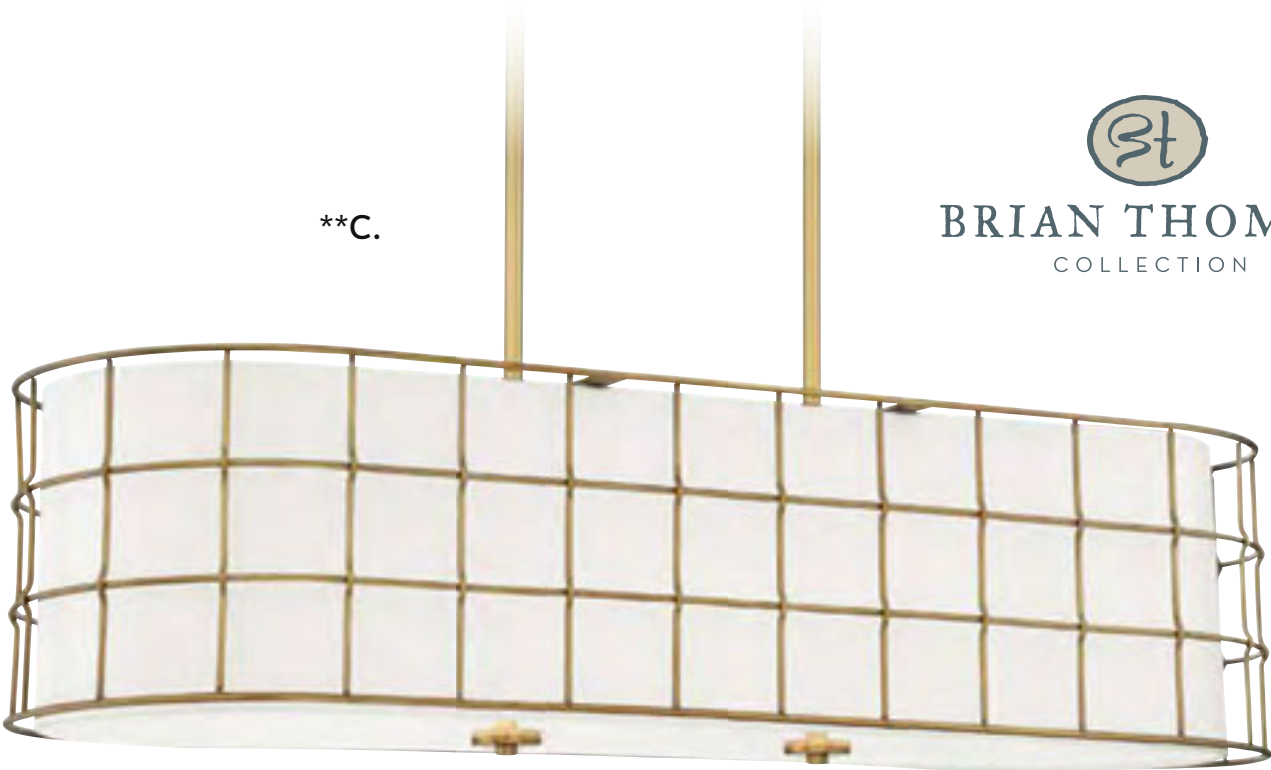

**C.

BRIAN THOMAS
COLLECTION

*Options: 7-EXT-322 Extension Rod - 9-1/2"

**Options: 7-EXTLG-322 Extension Rod - 12"

HAYDEN

TODAY'S CLASSIC STYLE

A. 6-8502-3-322
3-Light Convertible
Semi-Flush/Pendant
Warm Brass Finish
15"W x 5-1/4"H
Adj H 5-1/4" - 59-1/4"
3E 60W
30° Swivel
White Fabric Shade