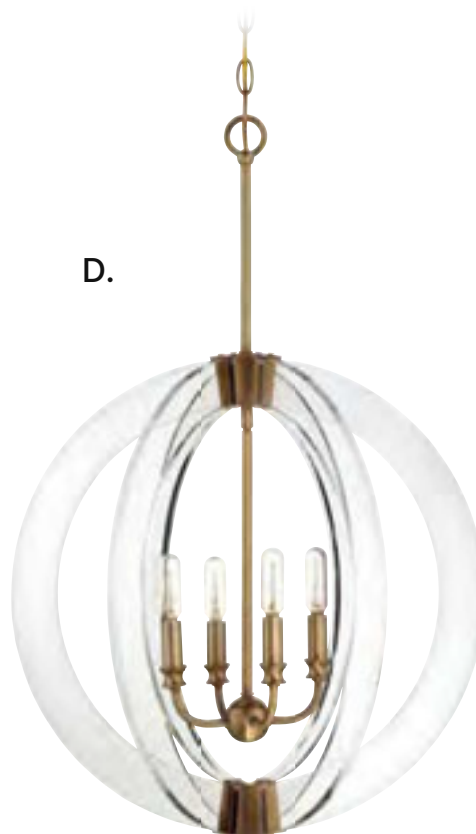

**Options: 7-EXTLG- Extension Rod - 12"

EPSILON

ORBS

A.

*B.

*C.

D.

A. 7-9161-4-109
 4-Light Pendant
 Polished Nickel Finish
 20"W x 30"H
 4C 60W
 Optic Acrylic
 Metal Candle Covers