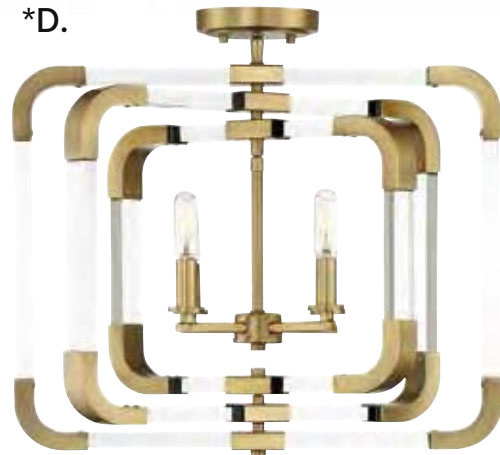

CEILING

CEILING

A.

B.

*C.

*D.

A. ROSENDAL
6-258-2-307
2-Light Semi-Flush
Silver Sparkle Finish
16"W x 16"H
2E 60W
Champagne Fabric Shade

B. REDMOND
6-2152-4-67
16" Flush Mount
Matte Black w/ Polished
Chrome Accents Finish
16"W x 12-1/2"H
4E 60W
Clear Ribbed Glass

C. ROTTERDAM
6-1662-4-109
4-Light Convertible Semi-Flush/Pendant
Polished Nickel Finish
20"W x 18"H
Adj H 18" - 75"
4C 60W
30° Swivel
Optic Acrylic
Metal Candle Covers

D. ROTTERDAM
6-1662-4-322
4-Light Convertible Semi-Flush/Pendant
Warm Brass Finish
20"W x 18"H
Adj H 18" - 75"
4C 60W
30° Swivel
Optic Acrylic
Metal Candle Covers

*The arms of the Semi-Flush are adjustable and can rotate into different positions.