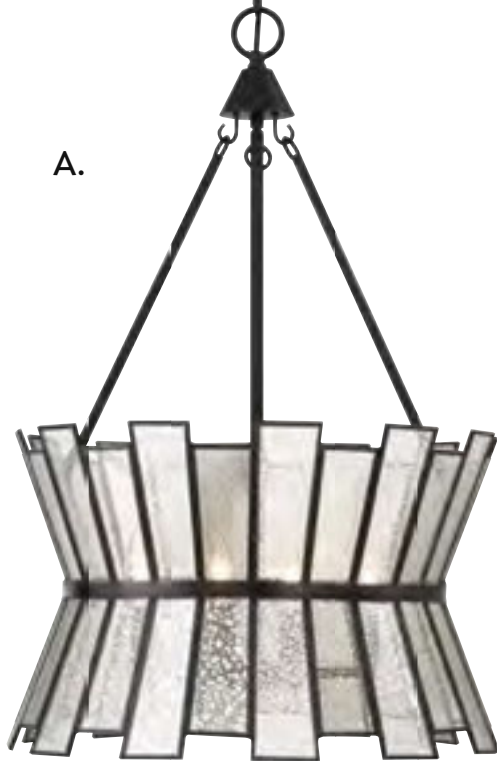

CHAPELLE

A.