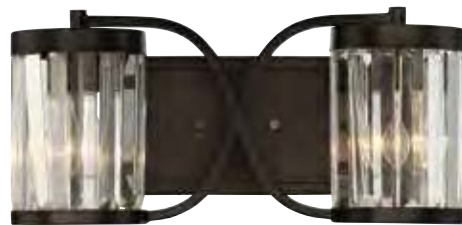

NORA

POUR LE BAIN

A. 8-4063-4-28
4-Light Bath Bar
Oiled Burnished Bronze Finish
36"W x 7-5/8"H x 6-3/8"E
4E 60W
Clear Crystal

B. 9-4062-1-28
1-Light Sconce
Oiled Burnished Bronze Finish
10"W x 19-5/8"H x 5-5/8"E
1E 60W
Clear Crystal

C. 8-4063-3-28
3-Light Bath Bar
Oiled Burnished Bronze Finish
25-1/2"W x 7-5/8"H x 6-3/8"E
3E 60W
Clear Crystal

D. 8-4063-2-28
2-Light Bath Bar
Oiled Burnished Bronze Finish
16-1/4"W x 7-5/8"H x 6-3/8"E
2E 60W
Clear Crystal

A.

B.

C.

D.