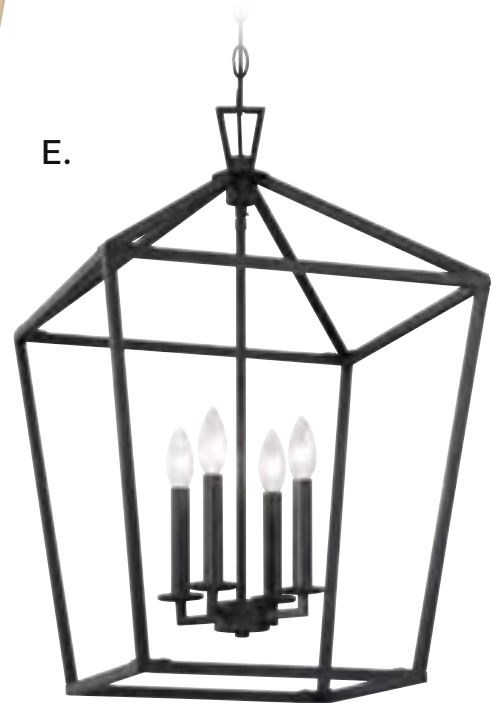

TOWNSEND

PENDANTS / LANTERNS