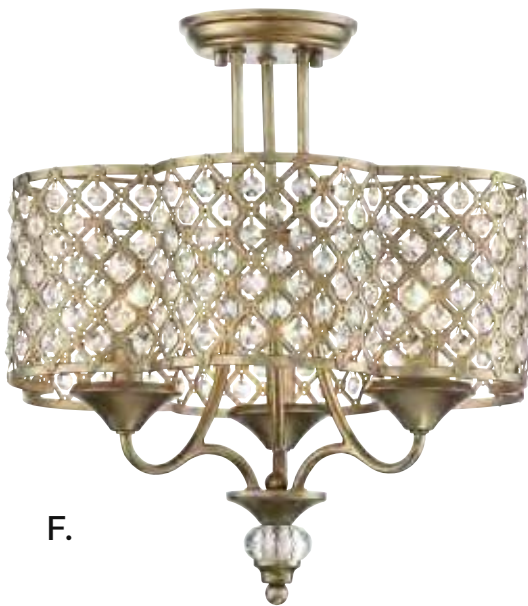

CEILING

F.

CEILING

E. TEKOA
6-682-5-322
5-Light Semi-Flush
Warm Brass Finish
23"W x 18"H
5E 60W

F. REGIS
6-2402-3-98
3-Light Semi-Flush
Pyrite Finish
16"W x 16-1/4"H
3C 60W
Clear Crystal
Metal Candle Covers

G. WARWICK
6-6702-3-114
3-Light Convertible
Semi-Flush/Pendant
Britannia Gold Finish
18"W x 18-1/2"H
3C 60W
Clear Cabochon Glass