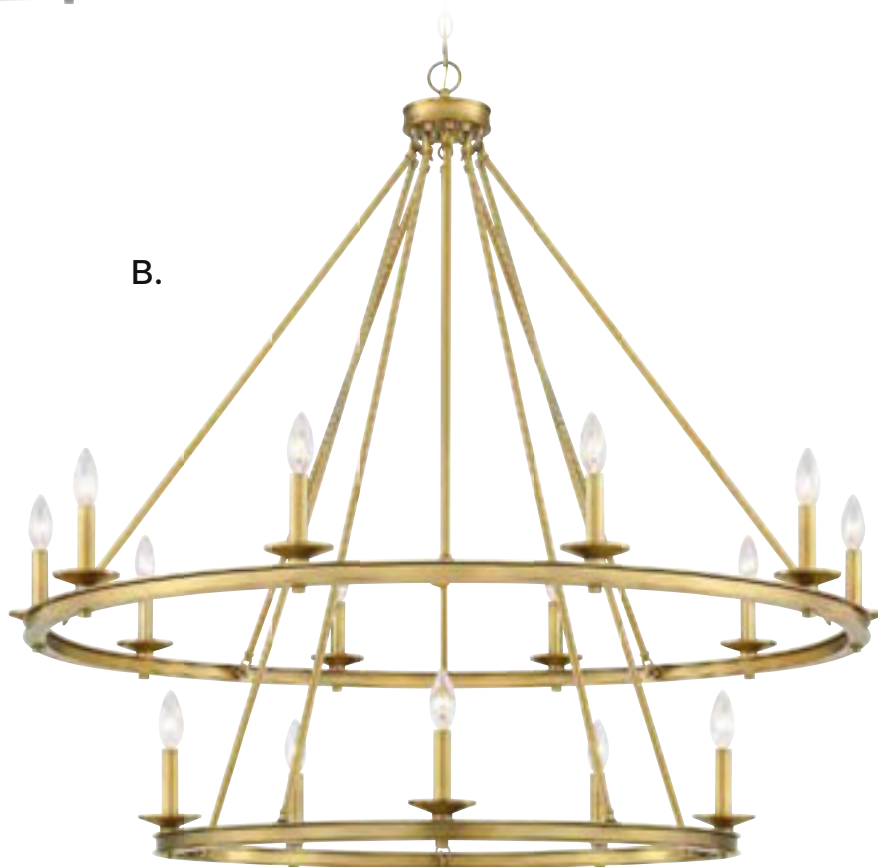

A. **1-312-15-109**
15-Light Chandelier
Polished Nickel Finish
45"W x 42"H
15C 60W
Metal Candle Covers

B. **1-312-15-322**
15-Light Chandelier
Warm Brass Finish
45"W x 42"H
15C 60W
Metal Candle Covers

C. **1-312-15-SN**
15-Light Chandelier
Satin Nickel Finish
45"W x 42"H
15C 60W
Metal Candle Covers

D. **1-312-15-44**
15-Light Chandelier
Classic Bronze Finish
45"W x 42"H
15C 60W
Metal Candle Covers

B.