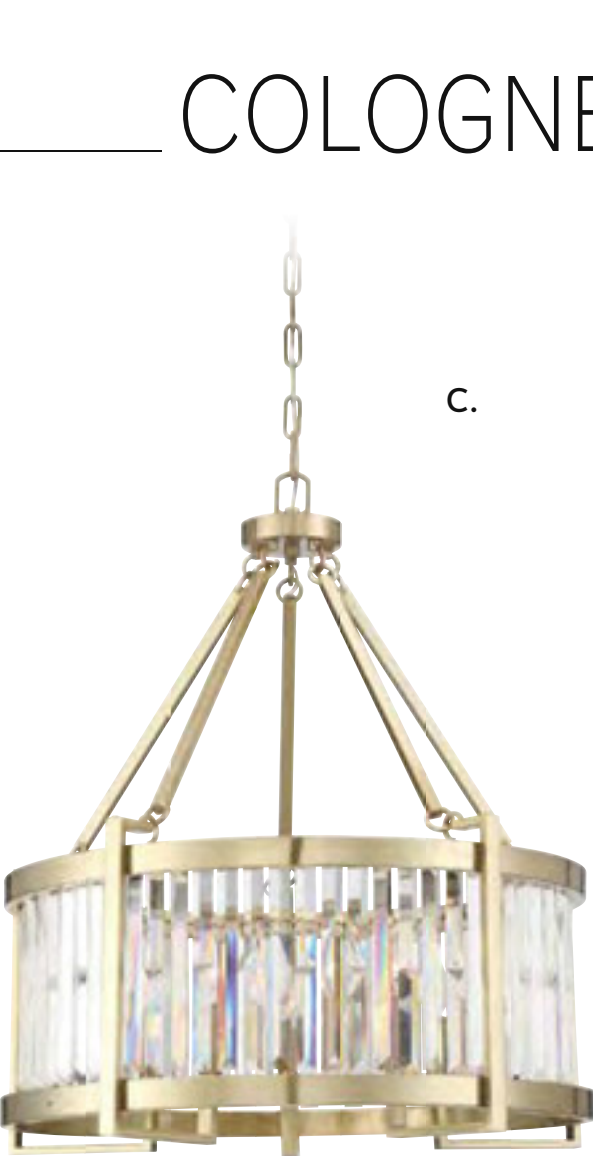

COLOGNE

RENAISSANCE GUILD

C.

D.