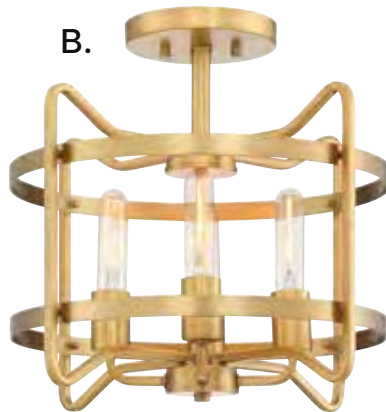

KENT

CEILING

A. KENT
6-4900-4-89
4-Light Semi-Flush
Matte Black Finish
16"W x 14-3/4"H
4E 60W
Metal Candle Covers

B. KENT
6-4900-4-322
4-Light Semi-Flush
Warm Brass Finish
16"W x 14-3/4"H
4E 60W
Metal Candle Covers

C. KENT
6-4900-4-SN
4-Light Semi-Flush
Satin Nickel Finish
16"W x 14-3/4"H
4E 60W
Metal Candle Covers

D. LACEY
6-2706-3-322
16" Flush Mount
Warm Brass Finish
16"W x 8-1/2"H
3E 60W
White Fabric Shade

E. LACEY
6-2706-3-109
16" Flush Mount
Polished Nickel Finish
16"W x 8-1/2"H
3E 60W
White Fabric Shade

F. LACEY
6-2706-3-44
16" Flush Mount
Classic Bronze Finish
16"W x 8-1/2"H
3E 60W
White Fabric Shade