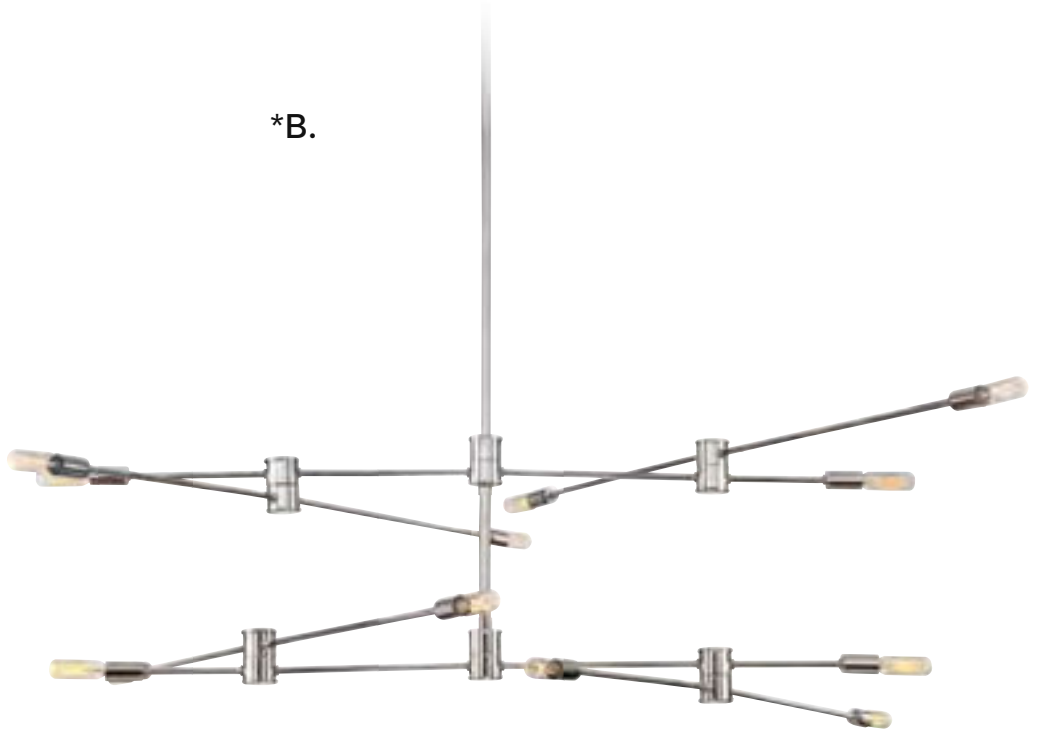

BARNUM

MID-CENTURY

B.

LED

Options: 7-EXT-322 Extension Rod - 9-1/2"

LYRIQUE

MID-CENTURY

- A. 9-7004-2-109**
Adjustable 2-Light Sconce
Polished Nickel Finish
16"W x 19"H x 3-1/2"E
2C 60W
- B. 1-7001-12-109**
Adjustable 12-Light Chandelier
Polished Nickel Finish
54-1/4"W x 15"H
Adj H 15" - 69"
12C 60W
30° Swivel
- C. 1-7001-12-77**
Adjustable 12-Light Chandelier
Bronze w/ Brass Accents Finish
54-1/4"W x 15"H
Adj H 15" - 69"
12C 60W
30° Swivel
- D. 9-7004-2-77**
Adjustable 2-Light Sconce
Bronze w/ Brass Accents Finish
16"W x 19"H x 3-1/2"E
2C 60W

LYRIQUE

MID-CENTURY

*B.

*C.

D.

*Options: 7-EXT- Extension Rod - 9-1/2"

**The arms of the Chandeliers and Sconce are adjustable and can rotate into different positions

LYRIQUE

MID-CENTURY

*Options: 7-EXT- Extension Rod - 9-1/2"

The arms of the **Chandeliers are adjustable and can rotate into different positions

LYRIQUE

MID-CENTURY

A. 1-7000-6-77

Adjustable 6-Light Chandelier
Bronze w/ Brass Accents Finish
21-3/4"W x 7"H
Adj H 7" - 61"
6C 60W
30° Swivel