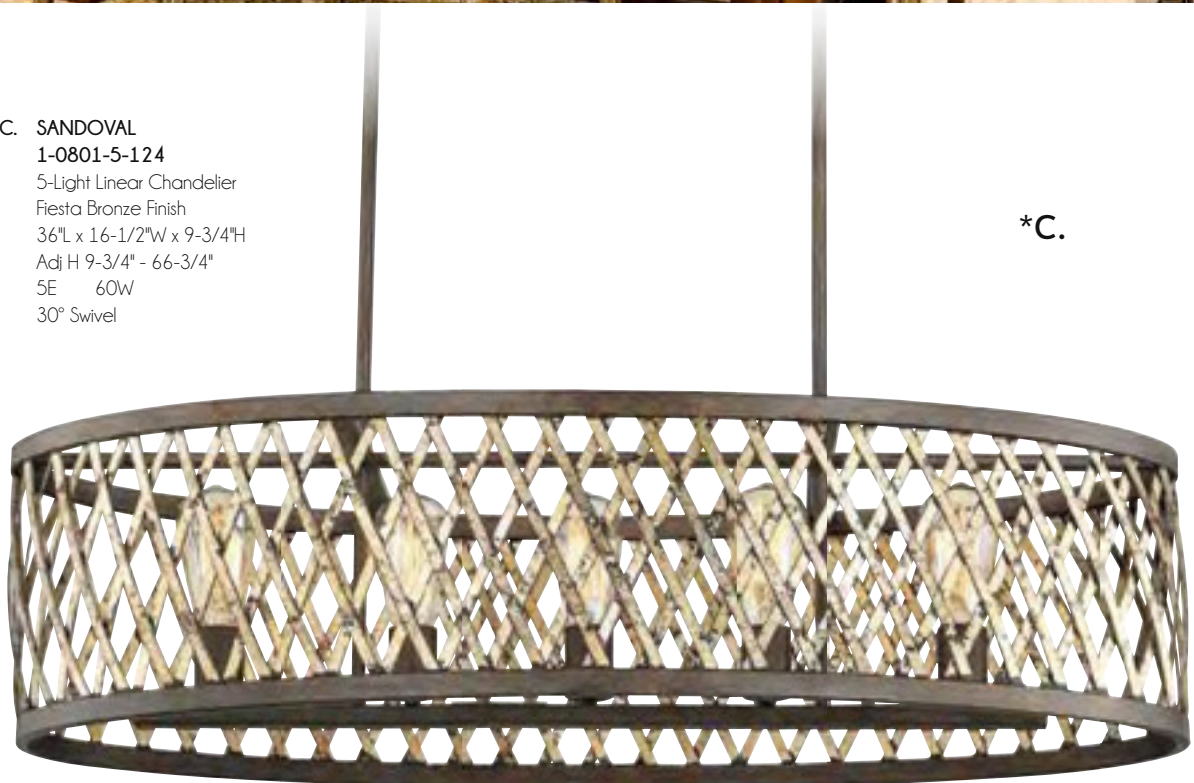

C. SANDOVAL
1-0801-5-124
5-Light Linear Chandelier
Fiesta Bronze Finish
36"L x 16-1/2"W x 9-3/4"H
Adj H 9-3/4" - 66-3/4"
5E 60W
30° Swivel

*C.