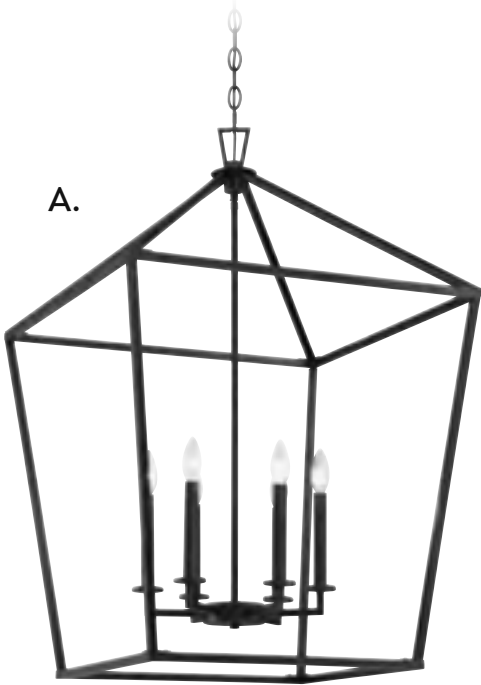

TOWNSEND

A.