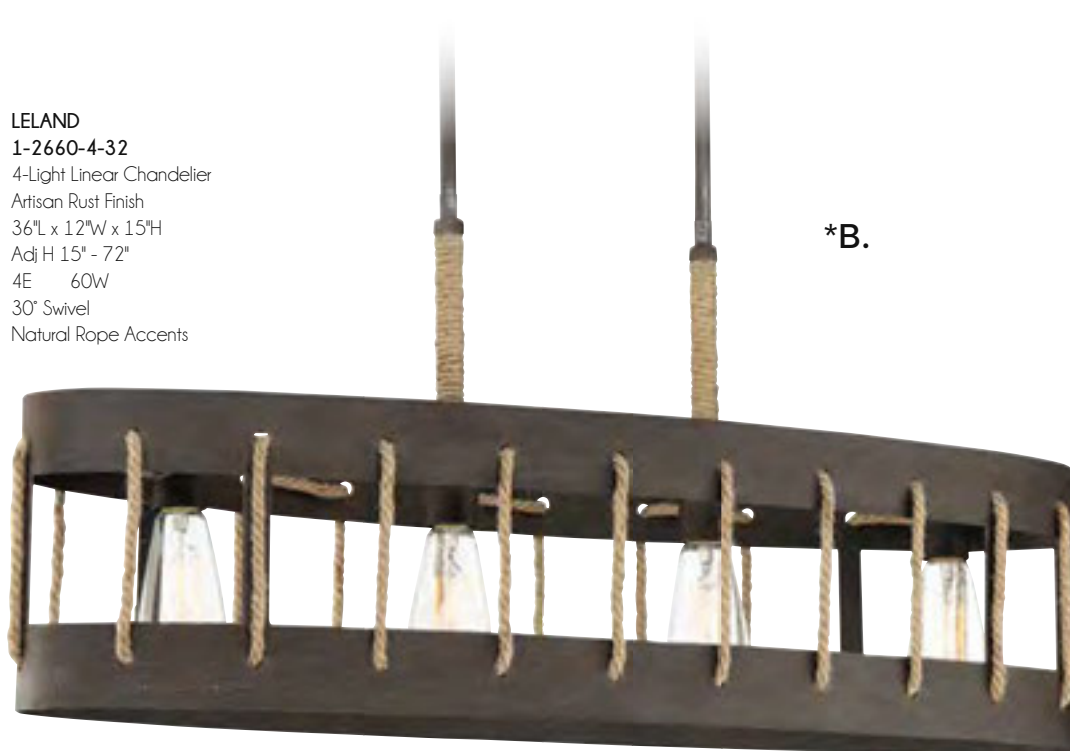

- B. **LELAND**
  1-2660-4-32
  4-Light Linear Chandelier
  Artisan Rust Finish
  36"L x 12"W x 15"H
  Adj H 15" - 72"
  4E 60W
  30° Swivel
  Natural Rope Accents