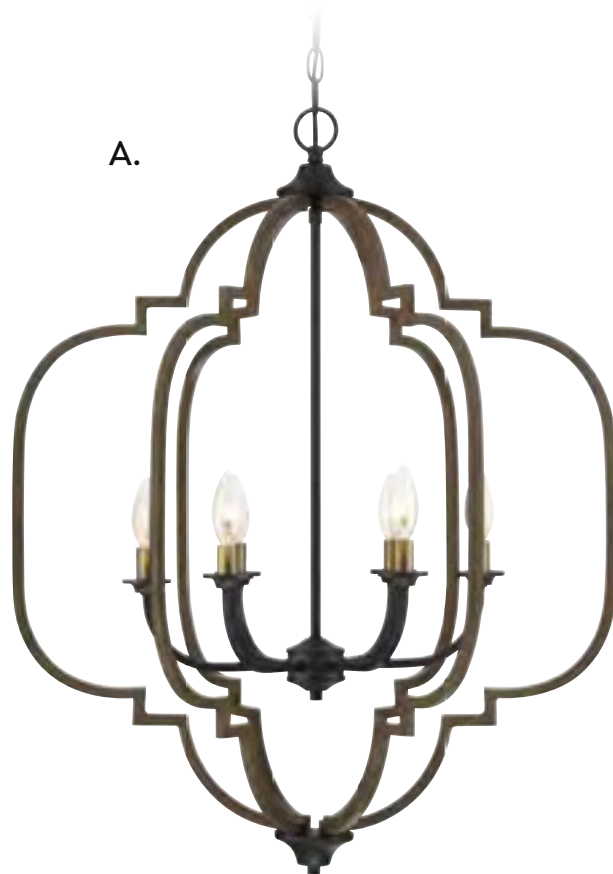

WESTWOOD

FRENCH COUNTRY

A.

*B.

*C.

- A. **1-0307-6-96**
  6-Light Chandelier
  Barrelwood w/ Brass Accents Finish
  25"W x 35-1/4"H
  6C 60W
  Metal Candle Covers
- B. **7-0305-1-96**
  1-Light Mini-Pendant
  Barrelwood w/ Brass Accents Finish
  10"W x 13"H
  Adj H 13" - 45"
  1E 60W
  90° Swivel
- C. **7-0306-3-96**
  3-Light Pendant
  Barrelwood w/ Brass Accents Finish
  16"W x 20"H
  Adj H 20" - 77"
  3C 60W
  30° Swivel
  Metal Candle Covers

*Options: 7-EXT-BK Extension Rod - 9-1/2"