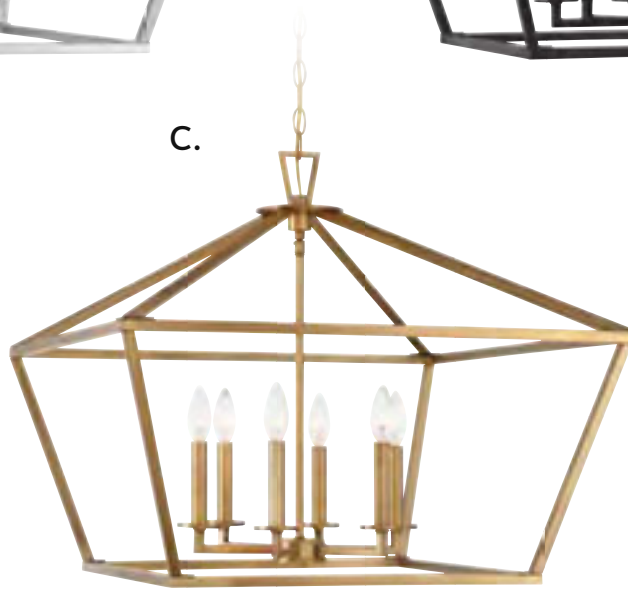

PENDANTS / LANTERNS

A.

B.

C.

D.

E.

TOWNSEND

A. 3-325-6-SN
6-Light Pendant
Satin Nickel Finish
26"W x 23-1/3"H
6C 60W
Metal Candle Covers

B. 3-325-6-44
6-Light Pendant
Classic Bronze Finish
26"W x 23-1/3"H
6C 60W
Metal Candle Covers

C. 3-325-6-322
6-Light Pendant
Warm Brass Finish
26"W x 23-1/3"H
6C 60W
Metal Candle Covers

D. 3-325-6-89
6-Light Pendant
Matte Black Finish
26"W x 23-1/3"H
6C 60W
Metal Candle Covers