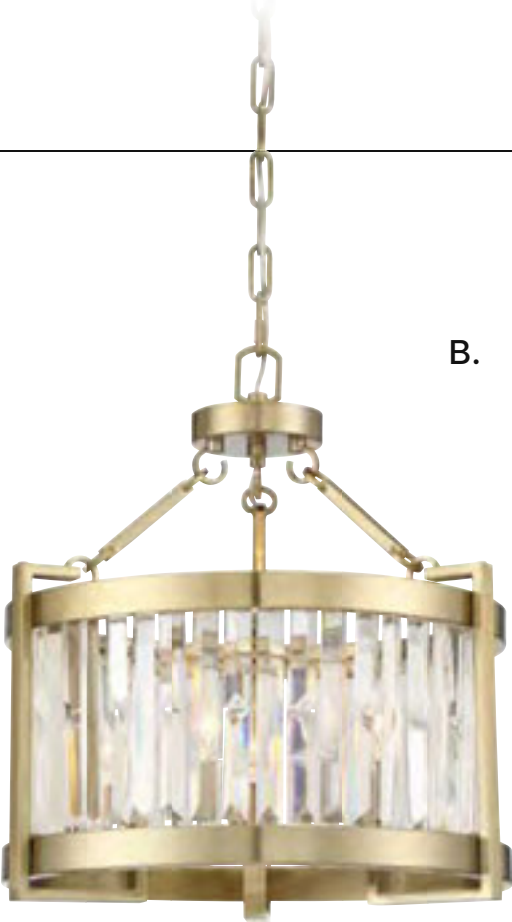

COLOGNE

RENAISSANCE GUILD

B.