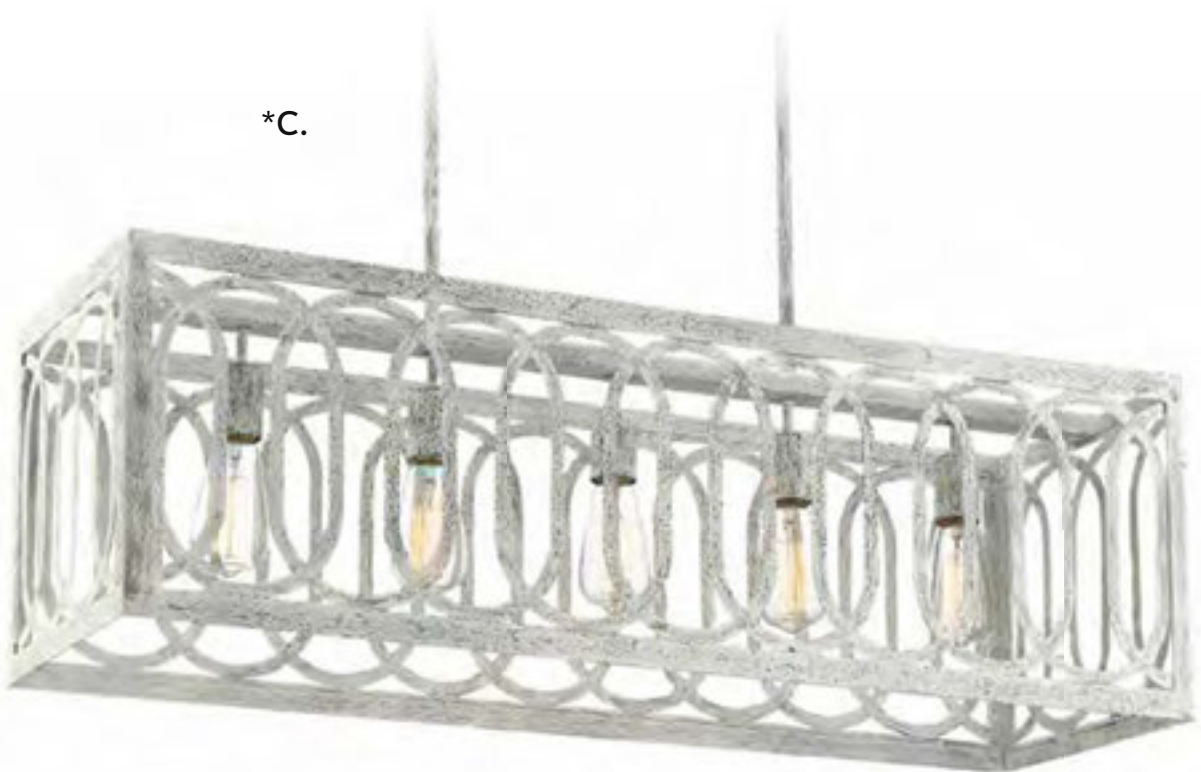

*C.

*Options: 7-EXTLG-118 Extension Rod - 12"