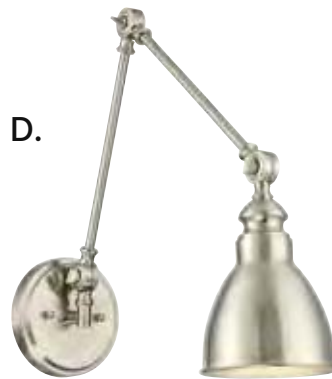

DAKOTA

WALL LIGHTING

Hardwire *only*.

A. 9-960-1-89

1-Light Adjustable Sconce
Matte Black Finish
5-1/2"W x 17"H x 13"E
Adj E 13" - 33-3/4"
1E 60W
150° Swivel

B. 9-960-1-13

1-Light Adjustable Sconce
English Bronze Finish
5-1/2"W x 17"H x 13"E
Adj E 13" - 33-3/4"
1E 60W
150° Swivel

C. 9-960-1-322

1-Light Adjustable Sconce
Warm Brass Finish
5-1/2"W x 17"H x 13"E
Adj E 13" - 33-3/4"
1E 60W
150° Swivel

D. 9-960-1-SN

1-Light Adjustable Sconce
Satin Nickel Finish
5-1/2"W x 17"H x 13"E
Adj E 13" - 33-3/4"
1E 60W
150° Swivel

E. 9-960-1-109

1-Light Adjustable Sconce
Polished Nickel Finish
5-1/2"W x 17"H x 13"E
Adj E 13" - 33-3/4"
1E 60W
150° Swivel