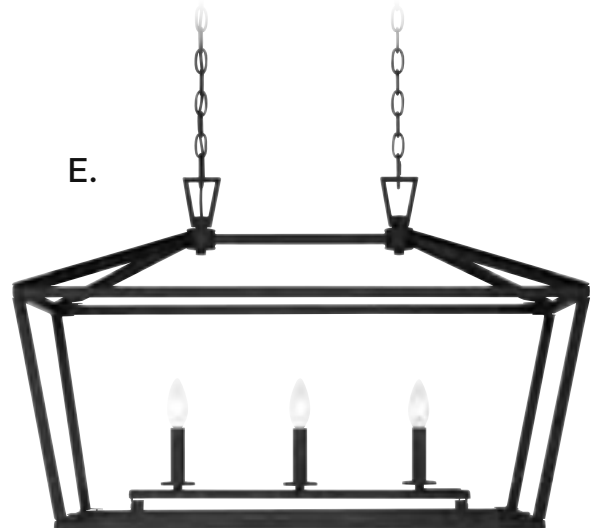

TOWNSEND

LINEAR LIGHTING

A.

B.

C.

D.

E.