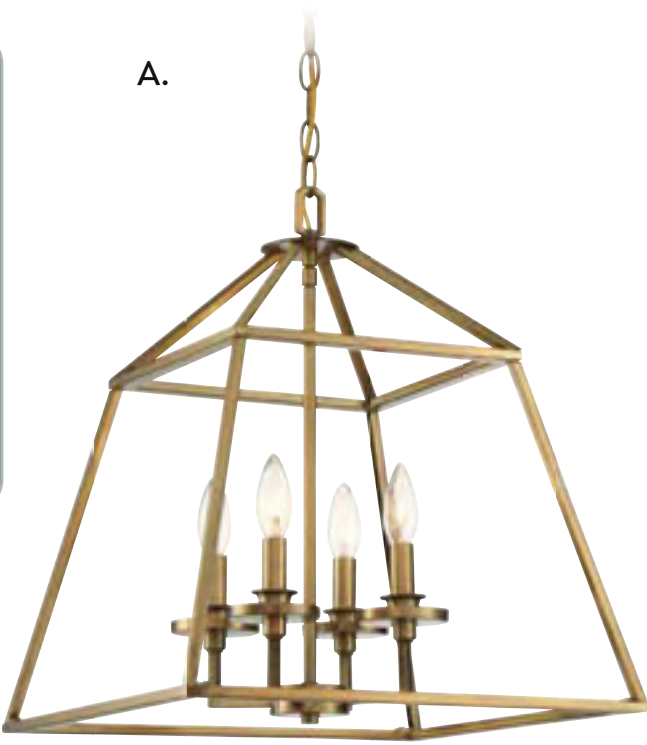

BRAXTON

PENDANTS / LANTERNS

A.