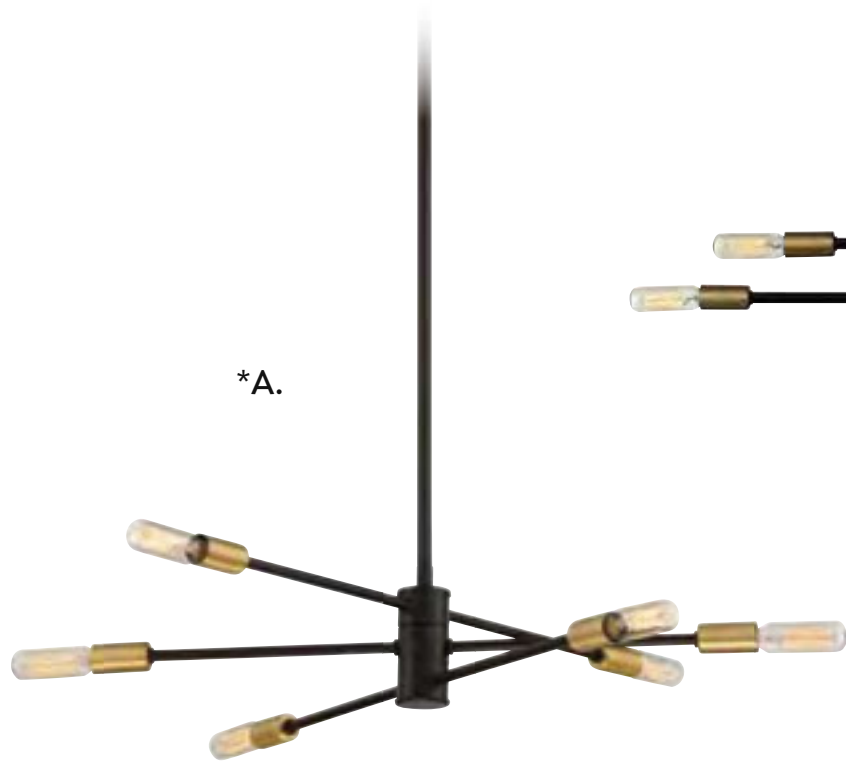

BARNUM

MID-CENTURY

B.

LED

Options: 7-EXT-322 Extension Rod - 9-1/2"

LYRIQUE

MID-CENTURY

- A. 9-7004-2-109**
Adjustable 2-Light Sconce
Polished Nickel Finish
16"W x 19"H x 3-1/2"E
2C 60W
- B. 1-7001-12-109**
Adjustable 12-Light Chandelier
Polished Nickel Finish
54-1/4"W x 15"H
Adj H 15" - 69"
12C 60W
30° Swivel
- C. 1-7001-12-77**
Adjustable 12-Light Chandelier
Bronze w/ Brass Accents Finish
54-1/4"W x 15"H
Adj H 15" - 69"
12C 60W
30° Swivel
- D. 9-7004-2-77**
Adjustable 2-Light Sconce
Bronze w/ Brass Accents Finish
16"W x 19"H x 3-1/2"E
2C 60W

LYRIQUE

MID-CENTURY

*B.

*C.

D.

*Options: 7-EXT- Extension Rod - 9-1/2"

**The arms of the Chandeliers and Sconce are adjustable and can rotate into different positions

LYRIQUE

MID-CENTURY

*Options: 7-EXT- Extension Rod - 9-1/2"

The arms of the **Chandeliers are adjustable and can rotate into different positions

LYRIQUE

MID-CENTURY

A. 1-7000-6-77

Adjustable 6-Light Chandelier
Bronze w/ Brass Accents Finish
21-3/4"W x 7"H
Adj H 7" - 61"
6C 60W
30° Swivel