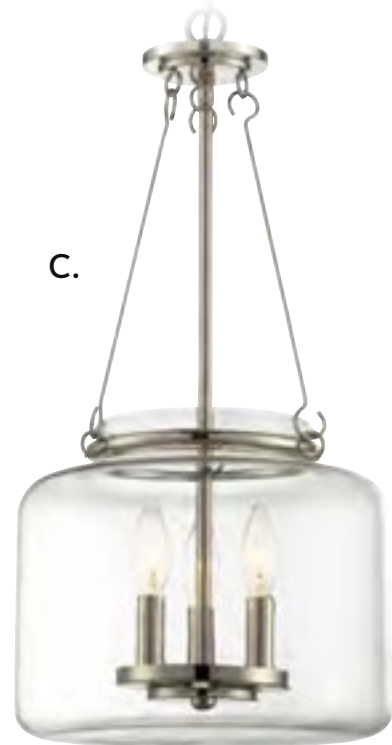

AKRON

PENDANTS / LANTERNS

A.

AKRON

A. 7-9006-3-89
3-Light Pendant
Matte Black Finish
12"W x 24"H
3C 60W
Clear Glass
Metal Candle Covers

B. 7-9006-3-13
3-Light Pendant
English Bronze Finish
12"W x 24"H
3C 60W
Clear Glass
Metal Candle Covers