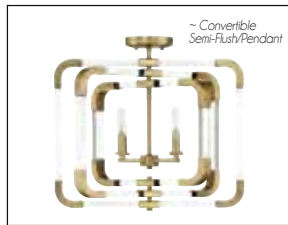

D. 7-1660-6-109

6-Light Pendant
Polished Nickel Finish
31-1/2"L x 24-3/4"W x 20-1/2"H
Adj H 20-1/2" - 77-1/2"
6C 60W
30° Swivel
Optic Acrylic
Metal Candle Covers

ROTTERDAM

TODAY'S CLASSIC STYLE

**A.

*B.

BRIAN THOMAS
COLLECTION

*C.

**D.

*Options: 7-EXT- Extension Rod - 9-1/2" **Options: 7-EXTLG- Extension Rod - 12" ***The rings of the Rotterdam Collection are adjustable and can rotate into different positions.

PRESCOTT

TODAY'S CLASSIC STYLE