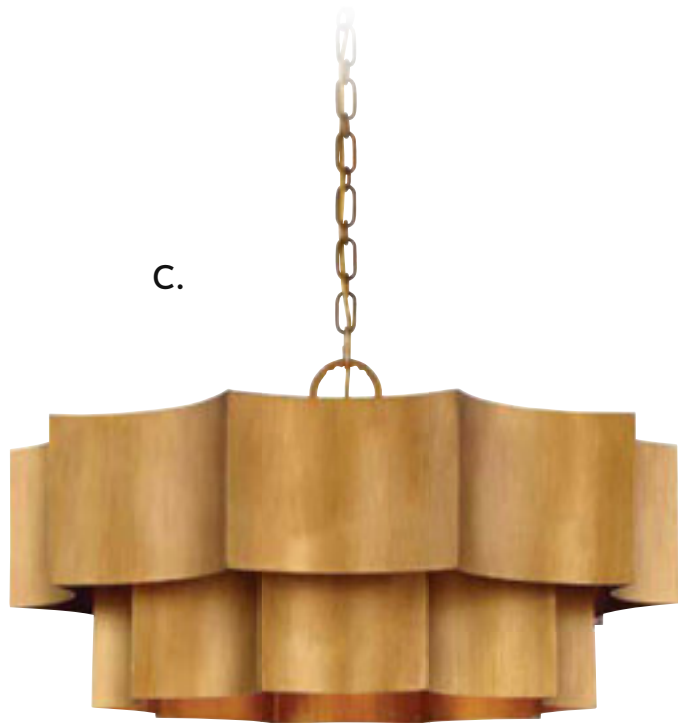

SHELBY

A. 7-100-3-53
3-Light Pendant
Silver Patina Finish
22-1/2"W x 11-1/2"H
3E 60W

B. 7-101-6-53
6-Light Pendant
Silver Patina Finish
30"W x 16"H
6E 60W

C. 7-101-6-54
6-Light Pendant
Gold Patina Finish
30"W x 16"H
6E 60W

D. 7-100-3-54
3-Light Pendant
Gold Patina Finish
22-1/2"W x 11-1/2"H
3E 60W