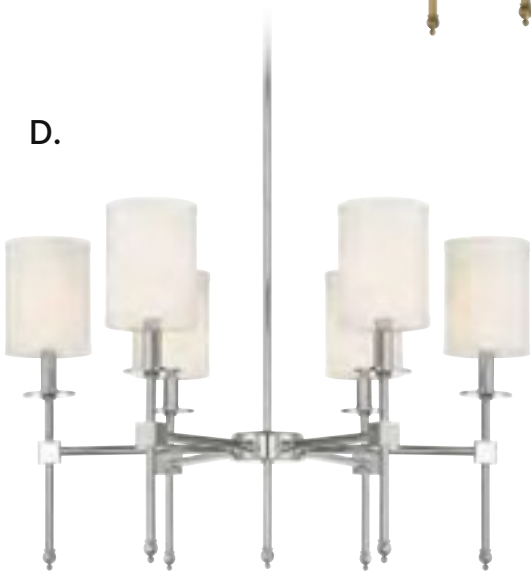

D. 1-305-6-109

6-Light Chandelier
Polished Nickel Finish
28"W x 17-1/2"
Adj H 17-1/2" - 74"
6C 60W
30° Swivel
White Fabric Shades
Metal Candle Covers

E. 1-305-6-44

6-Light Chandelier
Classic Bronze Finish
28"W x 17-1/2"
Adj H 17-1/2" - 74"
6C 60W
30° Swivel
White Fabric Shades
Metal Candle Covers

CHATHAM

TODAY'S CLASSIC STYLE

A.

B.

C.

D.

E.

Options: 7-EXT- Extension Rod - 9-1/2"