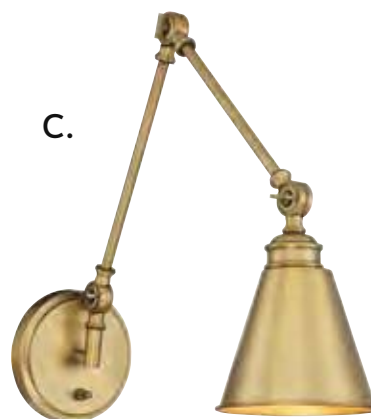

MORLAND

WALL LIGHTING

A.

B.

C.

D.

E.

Switch, comes with **Cord & Plug** and **Hardwire**.