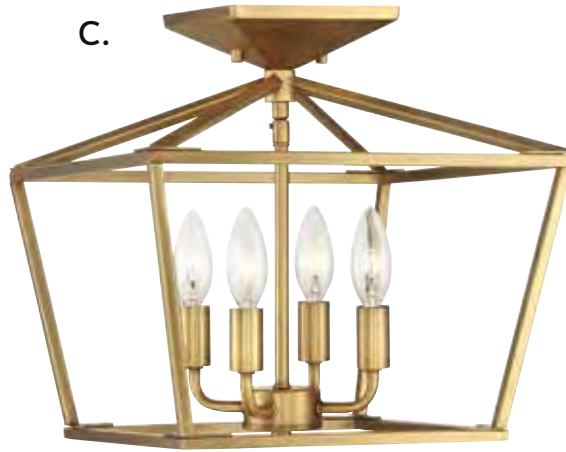

TOWNSEND

CEILING

A.

B.

C.

D.

E.