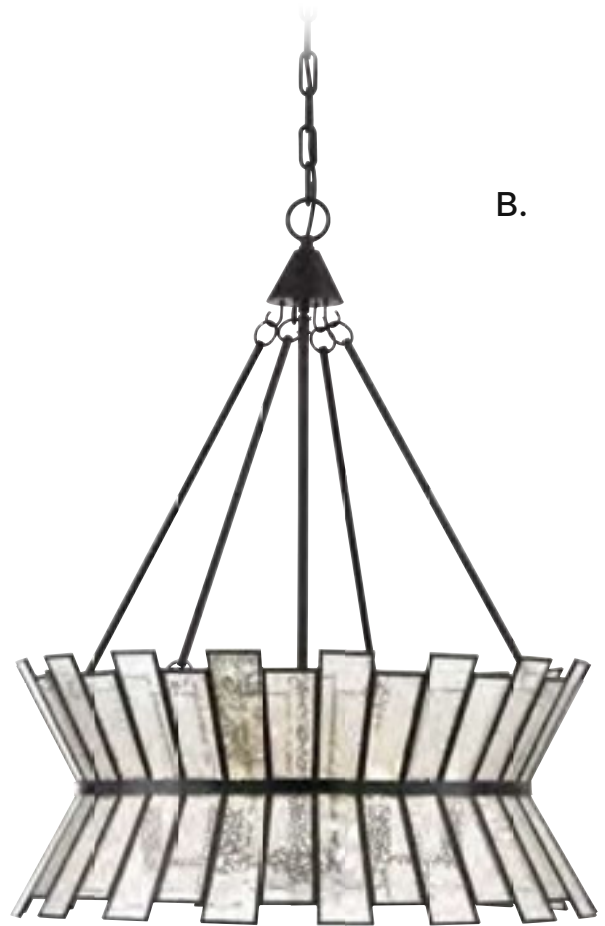

CHAPELLE

A.

B.

C.

NEO-TRADITIONAL