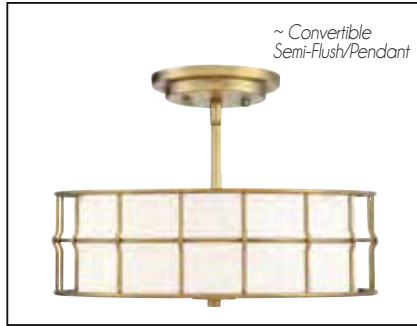

HAYDEN

TODAY'S CLASSIC STYLE

*A.

**B.