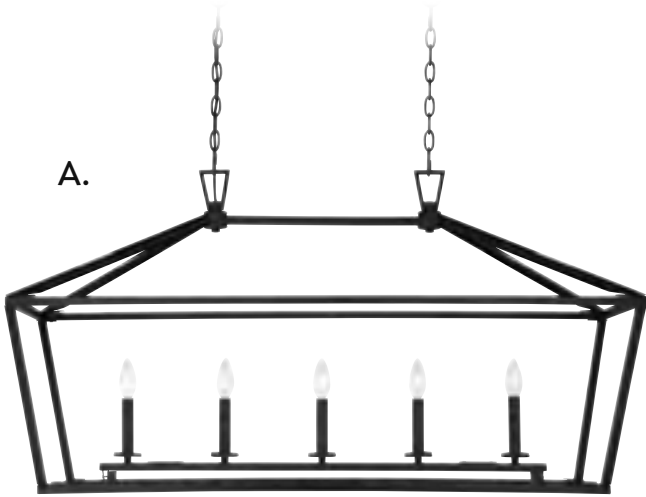

TOWNSEND

LINEAR LIGHTING

A.