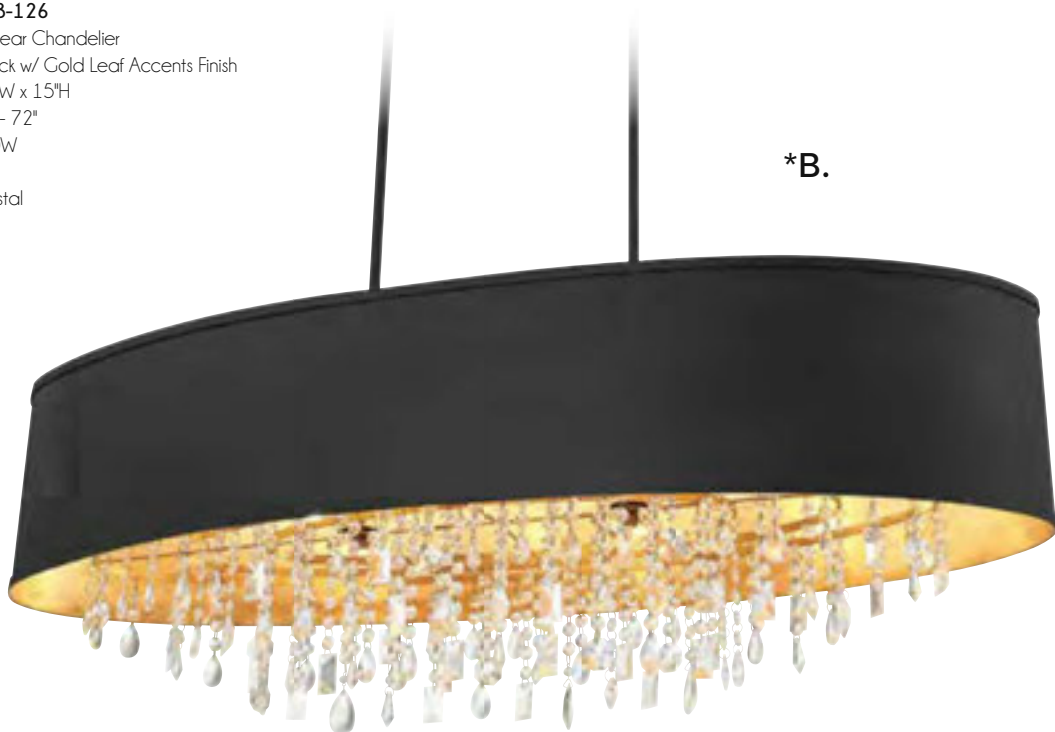

*Options: 7-EXT-BK Extension Rod - 9-1/2"