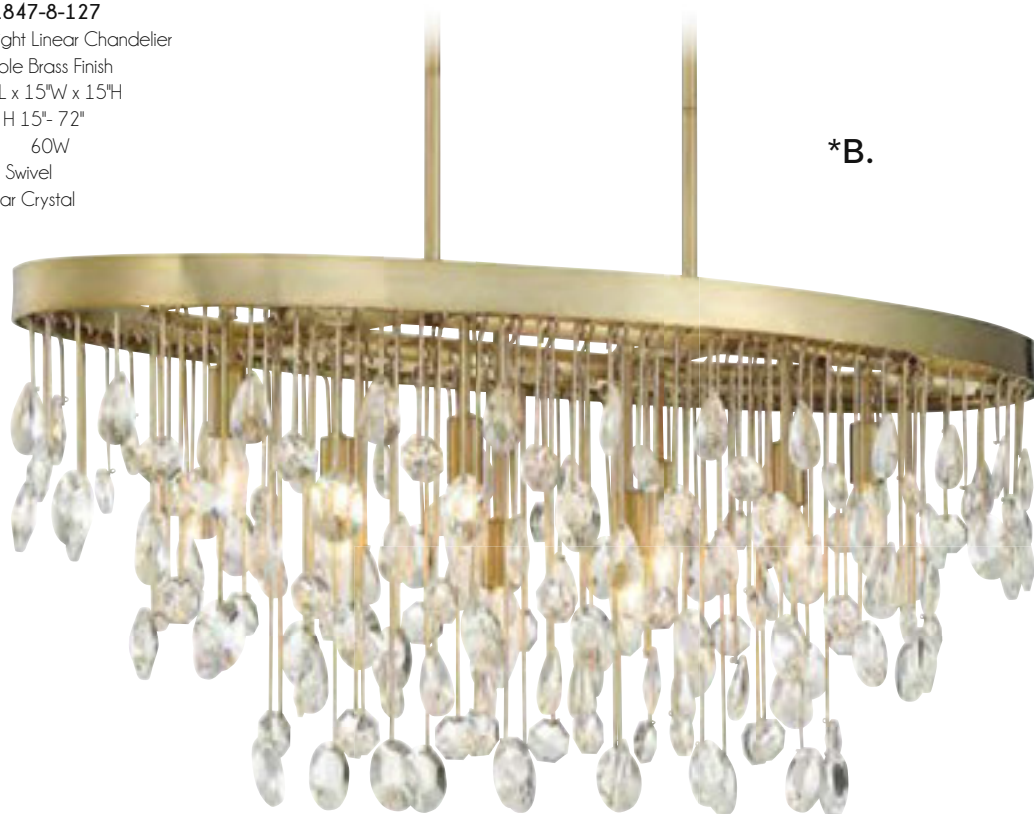

*B.

*Options: 7-EXT- Extension Rod - 9-1/2"