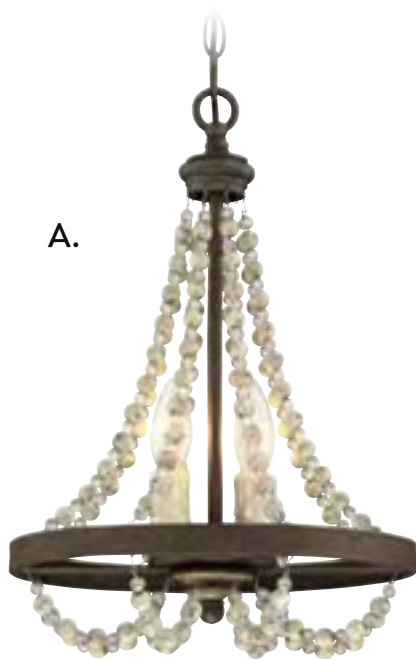

MALLORY

FRENCH COUNTRY

A.