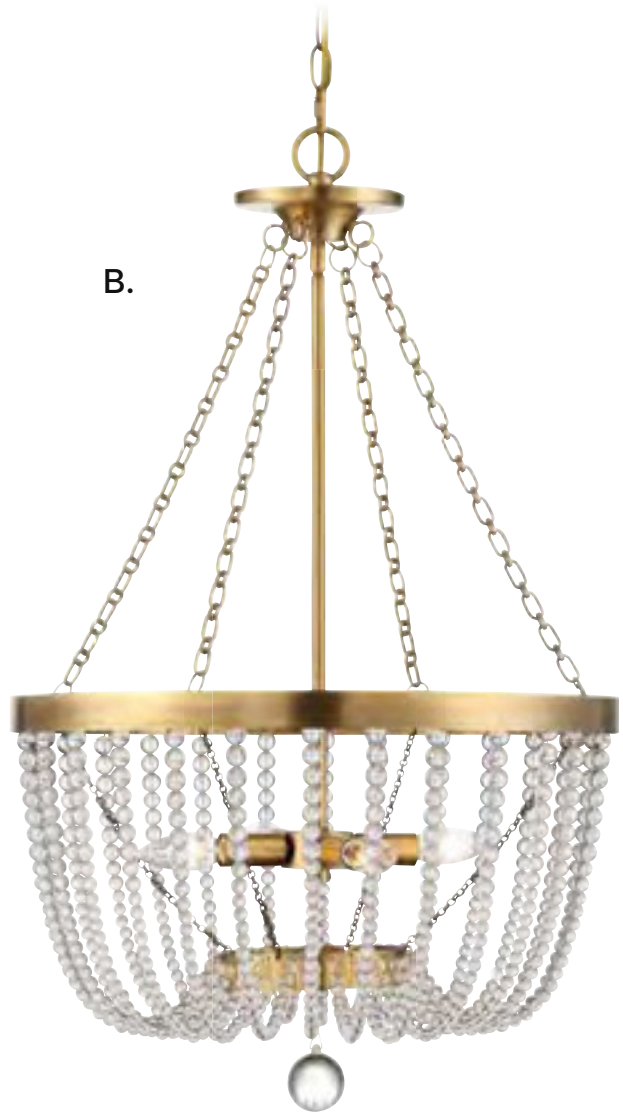

Outdoor..... 550

BERGAMO

RENAISSANCE GUILD

BERGAMO

A. 7-2851-4-154
4-Light Pendant
Antique Nickel Finish
19-7/8"W x 32-1/4"H
4C 60W
Clear Crystal

B. 7-2851-4-322
4-Light Pendant
Warm Brass Finish
19-7/8"W x 32-1/4"H
4C 60W
Clear Crystal

BERGAMO

RENAISSANCE GUILD

A.

A. 7-2852-6-154
6-Light Pendant
Antique Nickel Finish
26"W x 23-1/2"H
6C 60W
Clear Crystal

B. 7-2852-6-322
6-Light Pendant
Warm Brass Finish
26"W x 23-1/2"H
6C 60W
Clear Crystal