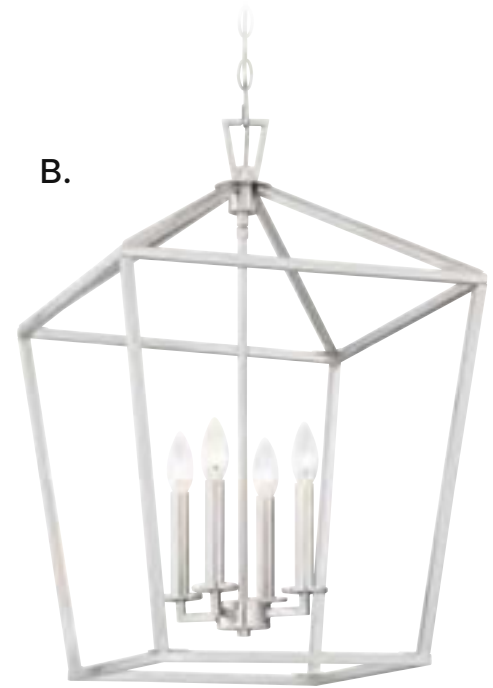

TOWNSEND

PENDANTS / LANTERNS