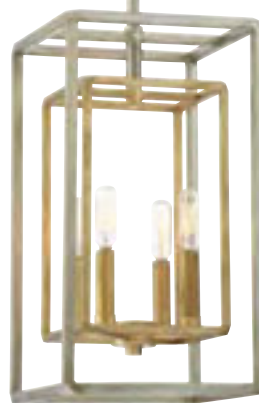

D. 3-822-5-212
5-Light Pendant
Argentum & Gold Finish
16-1/2"L x 16-1/2"W x 27"H
Adj H 27" - 81"
5C 60W
30° Swivel
Metal Candle Covers

E.