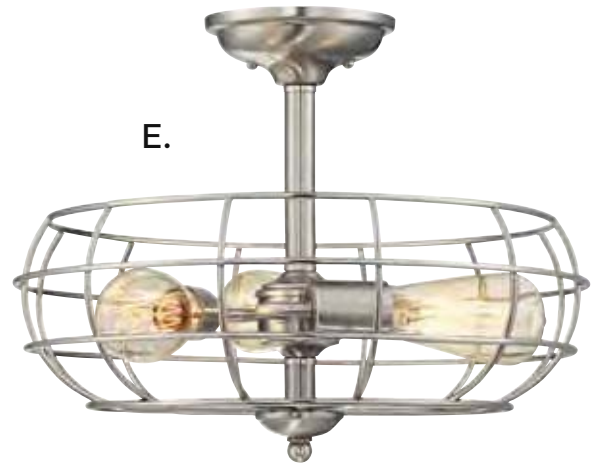

SCOUT

CEILING

E.