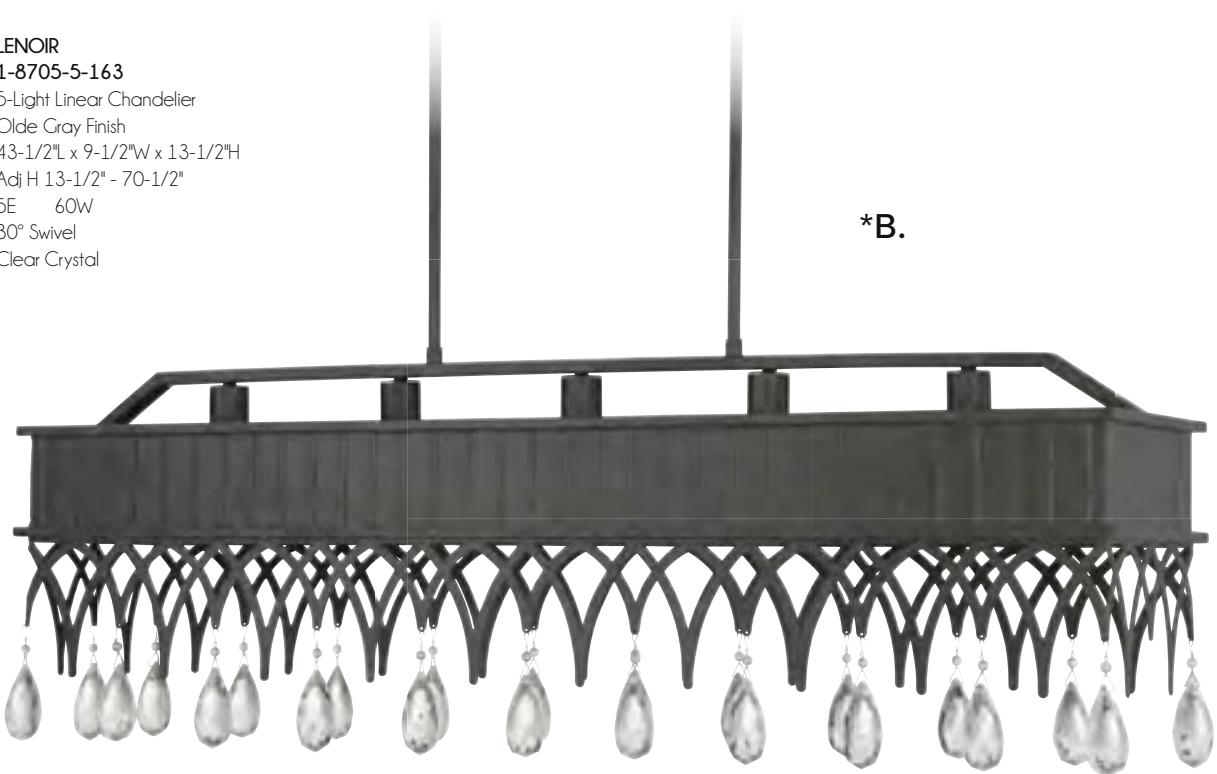

*Options: 7-EXT- Extension Rod - 9-1/2"