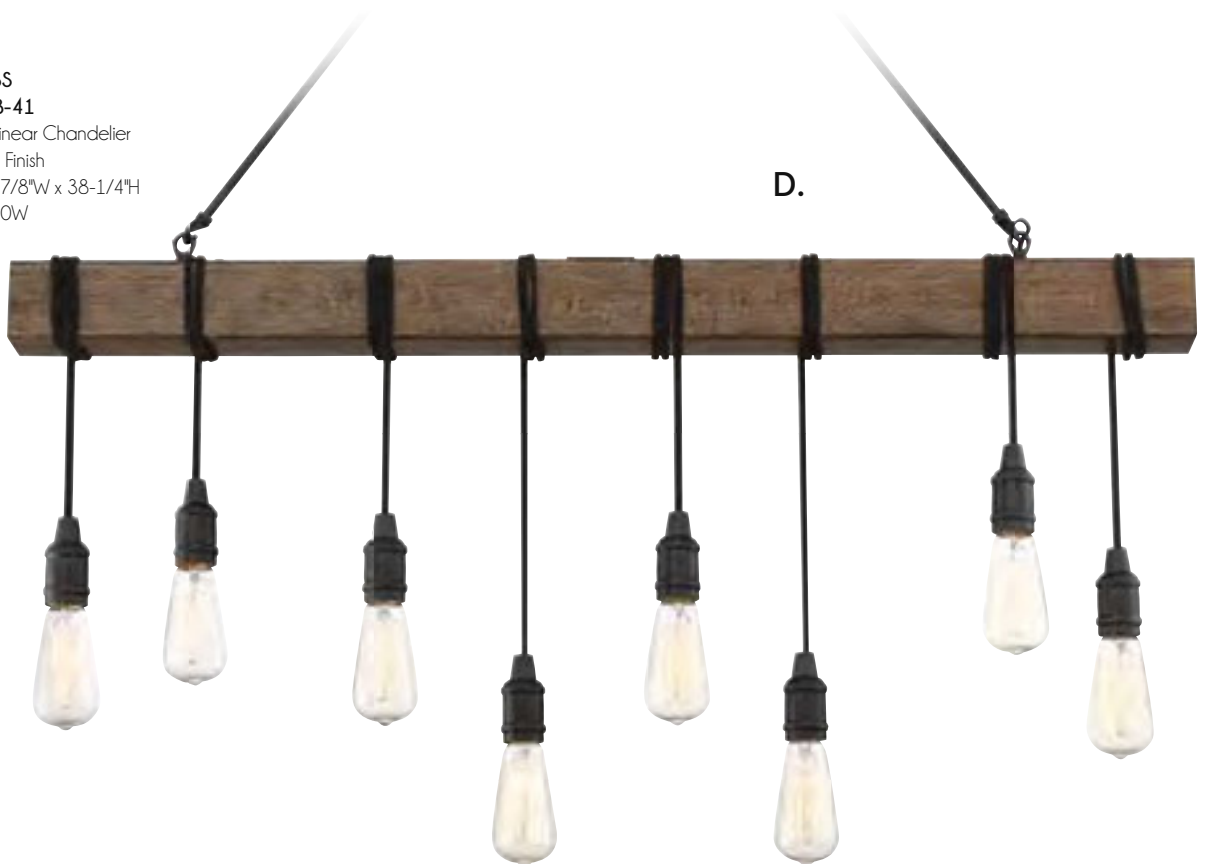

*C.

*Options: 7-EXTLG-101 Extension Rod - 12"

D. BURGESS
1-990-8-41
8-Light Linear Chandelier
Durango Finish
42"L x 4-7/8"W x 38-1/4"H
8E 60W