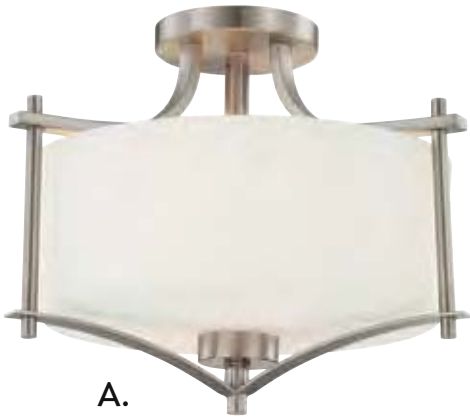

COLTON

POUR LE BAIN