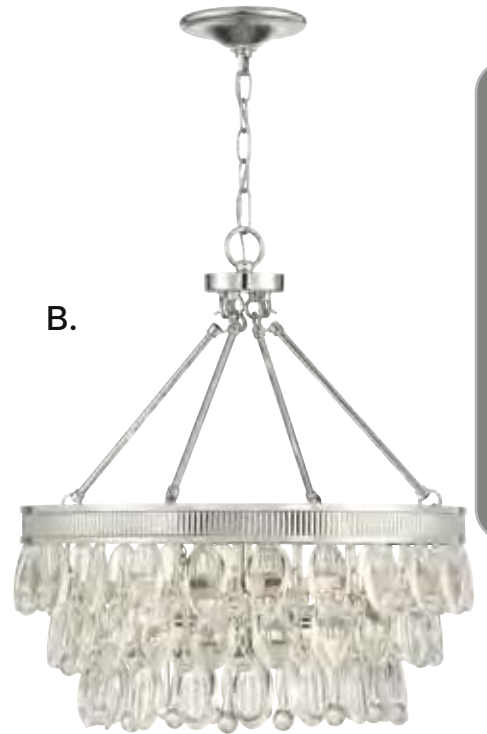

WINDHAM

RENAISSANCE GUILD

A.

B.

C.