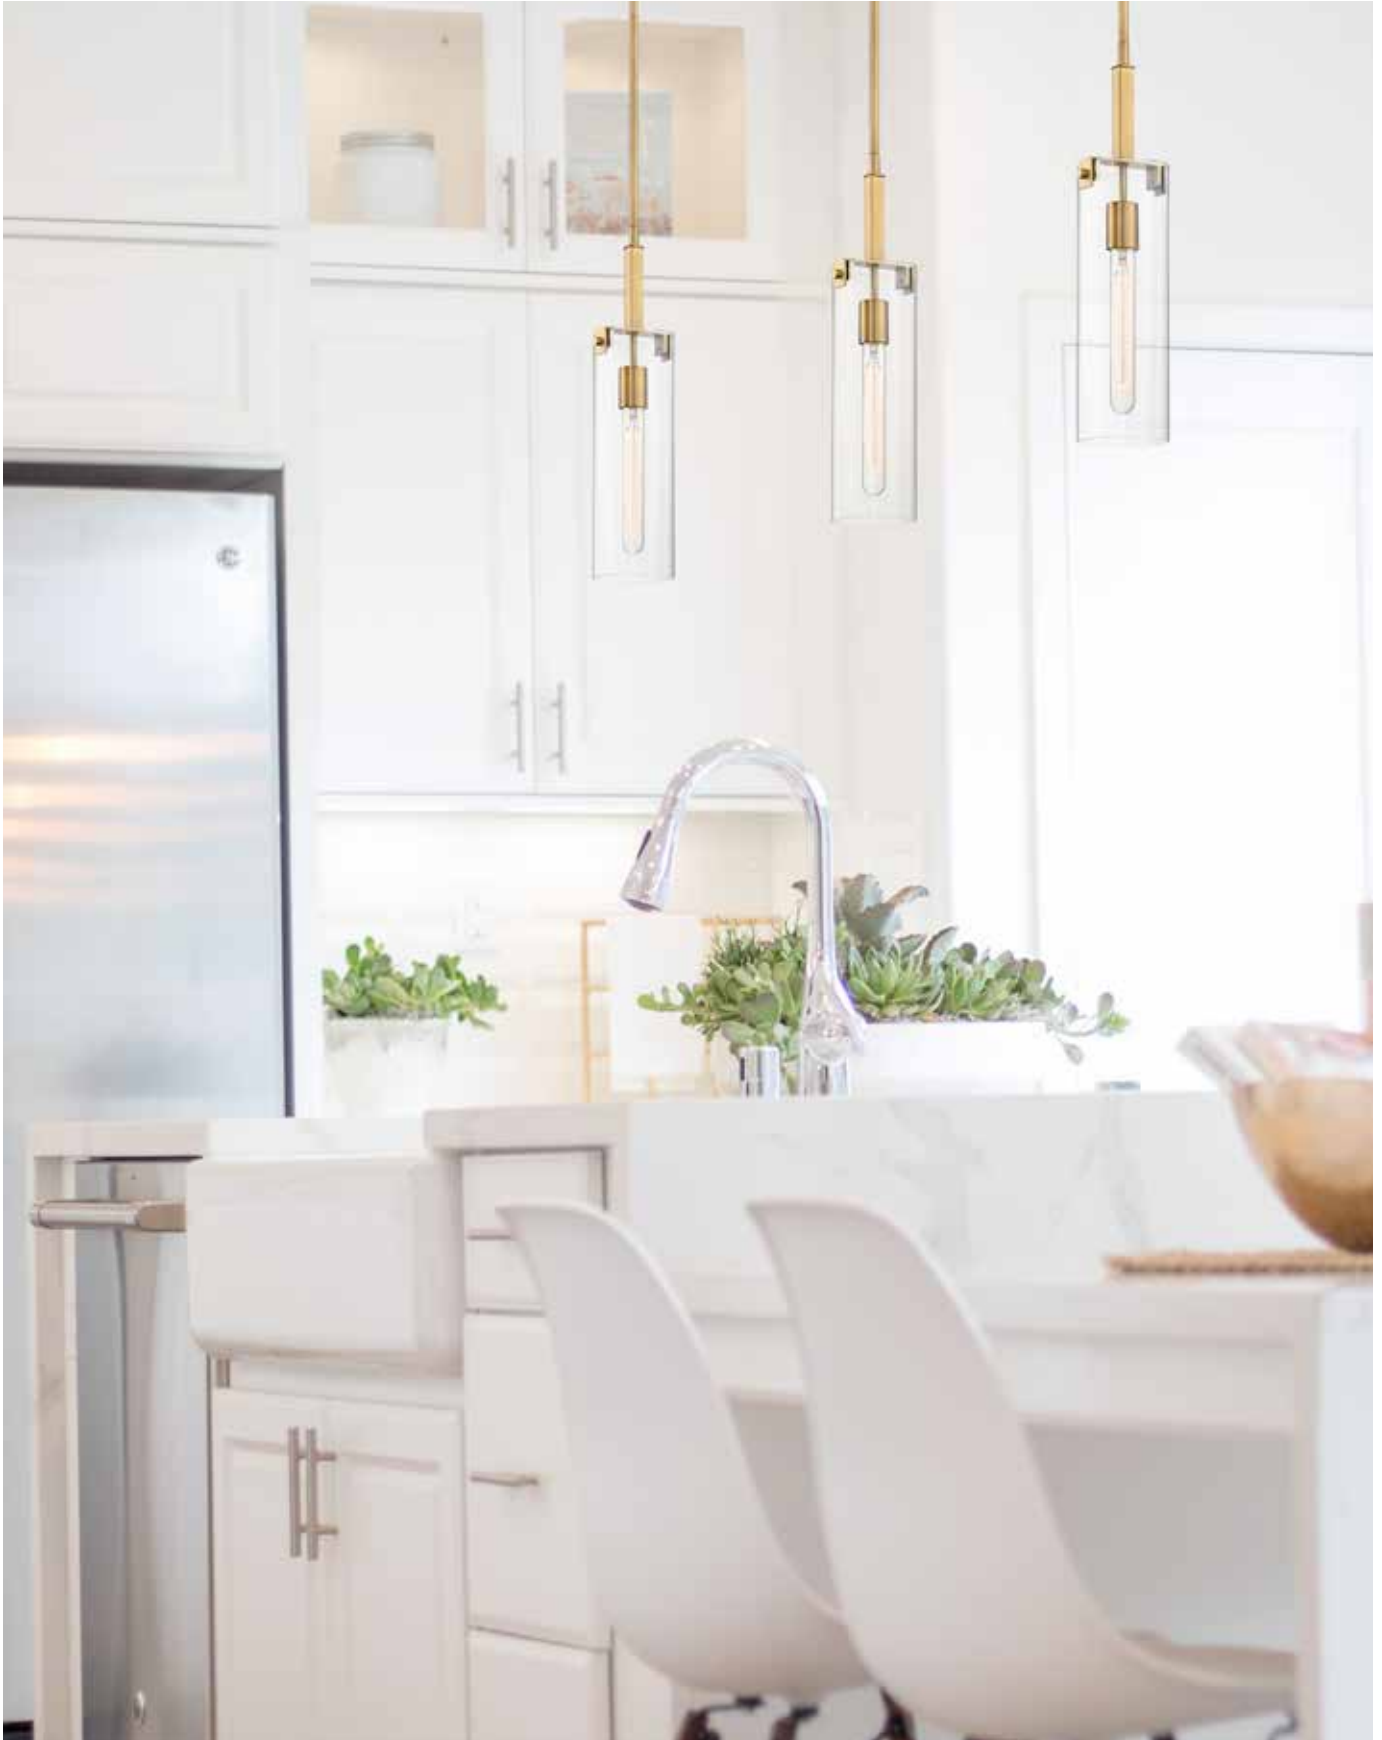

PENDANTS

PENDANTS / LANTERNS

* Options: 7-EXT- Extension Rod - 9-1/2"