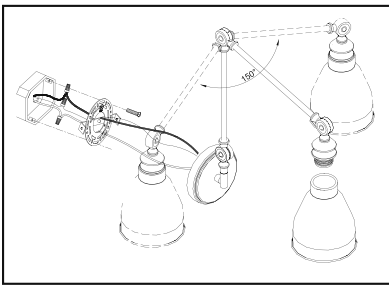

DAKOTA

WALL LIGHTING

Hardwire *only*.

A. 9-960-1-89

1-Light Adjustable Sconce
Matte Black Finish
5-1/2"W x 17"H x 13"E
Adj E 13" - 33-3/4"
1E 60W
150° Swivel

B. 9-960-1-13

1-Light Adjustable Sconce
English Bronze Finish
5-1/2"W x 17"H x 13"E
Adj E 13" - 33-3/4"
1E 60W
150° Swivel

C. 9-960-1-322

1-Light Adjustable Sconce
Warm Brass Finish
5-1/2"W x 17"H x 13"E
Adj E 13" - 33-3/4"
1E 60W
150° Swivel

D. 9-960-1-SN

1-Light Adjustable Sconce
Satin Nickel Finish
5-1/2"W x 17"H x 13"E
Adj E 13" - 33-3/4"
1E 60W
150° Swivel

E. 9-960-1-109

1-Light Adjustable Sconce
Polished Nickel Finish
5-1/2"W x 17"H x 13"E
Adj E 13" - 33-3/4"
1E 60W
150° Swivel