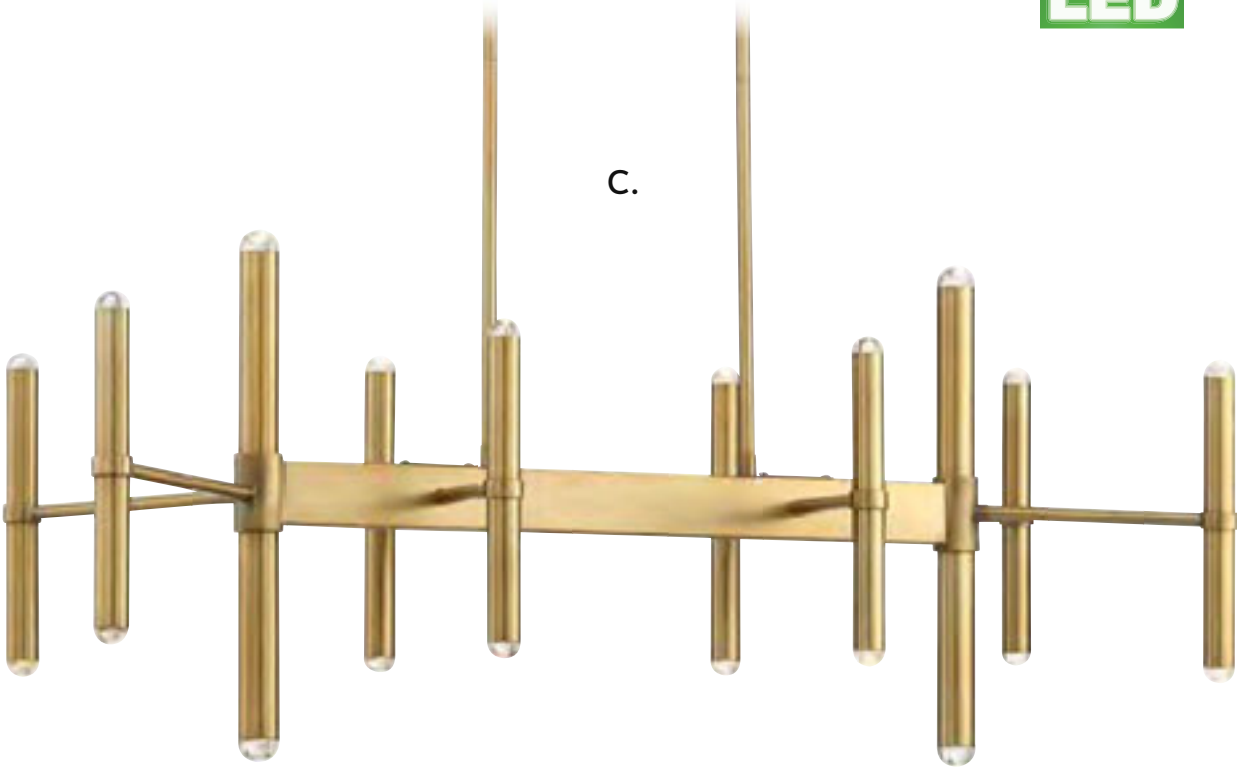

B. 9-2602-6-322

6-Light LED Sconce
Warm Brass Finish
10"W x 14-1/2"H x 4"E
6G9-2W LED Dimmable -
130 Lumens, 3000K, 80 CRI (per bulb)
G9 Bulbs Included

C. 1-2601-20-322

20-Light LED Linear Chandelier
Warm Brass Finish
38"L x 12"W x 15"H
Adj H 15" - 72"
20G9-2W LED Dimmable -
130 Lumens, 3000K, 80 CRI (per bulb)
30° Swivel
G9 Bulbs Included

BARNUM

MID-CENTURY

B.

LED

Options: 7-EXT-322 Extension Rod - 9-1/2"

LYRIQUE

MID-CENTURY

- A. 9-7004-2-109**
Adjustable 2-Light Sconce
Polished Nickel Finish
16"W x 19"H x 3-1/2"E
2C 60W
- B. 1-7001-12-109**
Adjustable 12-Light Chandelier
Polished Nickel Finish
54-1/4"W x 15"H
Adj H 15" - 69"
12C 60W
30° Swivel
- C. 1-7001-12-77**
Adjustable 12-Light Chandelier
Bronze w/ Brass Accents Finish
54-1/4"W x 15"H
Adj H 15" - 69"
12C 60W
30° Swivel
- D. 9-7004-2-77**
Adjustable 2-Light Sconce
Bronze w/ Brass Accents Finish
16"W x 19"H x 3-1/2"E
2C 60W