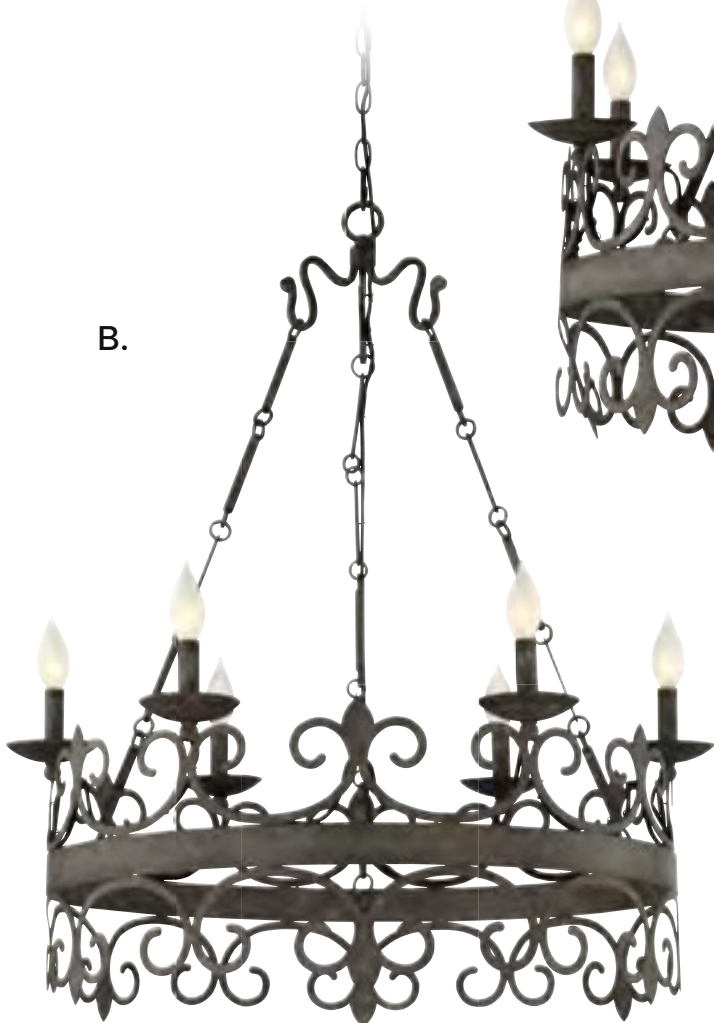

FLANDERS

FRENCH COUNTRY

A.

B.

A. 1-8001-8-64
8-Light Chandelier
Fieldstone Finish
34"W x 36"H
8C 60W
Metal Candle Covers

B. 1-8000-6-64
6-Light Chandelier
Fieldstone Finish
30"W x 35-1/2"H
6C 60W
Metal Candle Covers