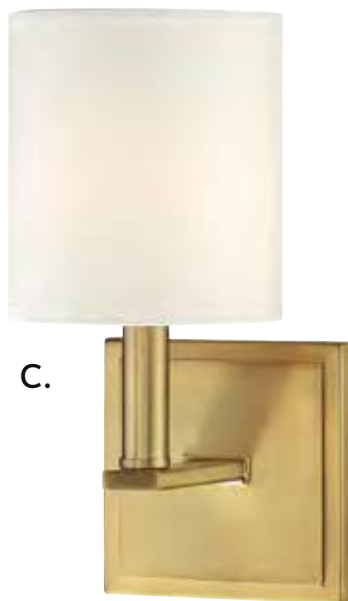

WAVERLY

WALL LIGHTING

C.