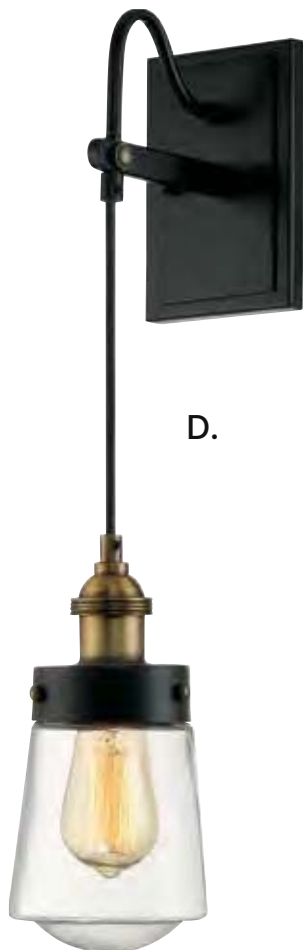

E. 1-2061-5-51
5-Light Multi-Point Chandelier
Vintage Black w/ Warm Brass Finish
17"W x 10-1/4"H
Adj H 10-1/4" - 130-1/4"
5E 60W
Clear Glass

*B.

*Options: 7-EXT-51 Extension Rod - 9-1/2"

MACAULEY

C.

E.

D.

MID-CENTURY