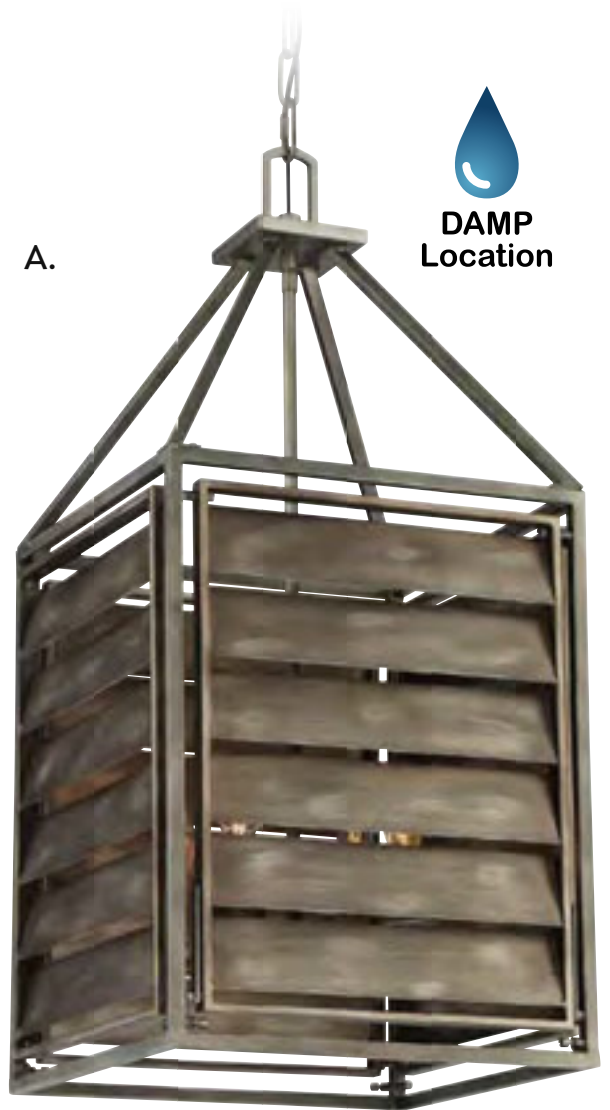

HARTBERG

GARDEN CHANDELIERS

HARTBERG

DAMP
Location

GARDEN CHANDELIERS

A.

A. 7-9341-4-162
4-Light Outdoor
Pendant
Aged Driftwood Finish
20-1/2"W x 31"H
4C 60W
Clear Glass
UL Damp Location

B. 1-9340-5-162
5-Light Linear
Outdoor Chandelier
Aged Driftwood Finish
41-1/2"L x 13-1/2"W
x 10-1/4"H
Adj H 10-1/4" - 67-
1/4"
5C 60W
30° Swivel
Clear Glass
UL Damp Location