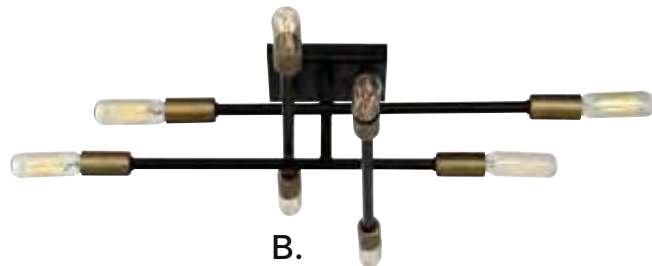

BARNUM

MID-CENTURY

B.

LED

Options: 7-EXT-322 Extension Rod - 9-1/2"

LYRIQUE

MID-CENTURY

- A. 9-7004-2-109**
Adjustable 2-Light Sconce
Polished Nickel Finish
16"W x 19"H x 3-1/2"E
2C 60W
- B. 1-7001-12-109**
Adjustable 12-Light Chandelier
Polished Nickel Finish
54-1/4"W x 15"H
Adj H 15" - 69"
12C 60W
30° Swivel
- C. 1-7001-12-77**
Adjustable 12-Light Chandelier
Bronze w/ Brass Accents Finish
54-1/4"W x 15"H
Adj H 15" - 69"
12C 60W
30° Swivel
- D. 9-7004-2-77**
Adjustable 2-Light Sconce
Bronze w/ Brass Accents Finish
16"W x 19"H x 3-1/2"E
2C 60W

LYRIQUE

MID-CENTURY

*B.

*C.

D.

*Options: 7-EXT- Extension Rod - 9-1/2"

**The arms of the Chandeliers and Sconce are adjustable and can rotate into different positions

LYRIQUE

MID-CENTURY

*Options: 7-EXT- Extension Rod - 9-1/2"

The arms of the **Chandeliers are adjustable and can rotate into different positions

LYRIQUE

MID-CENTURY

A. 1-7000-6-77

Adjustable 6-Light Chandelier
Bronze w/ Brass Accents Finish
21-3/4"W x 7"H
Adj H 7" - 61"
6C 60W
30° Swivel