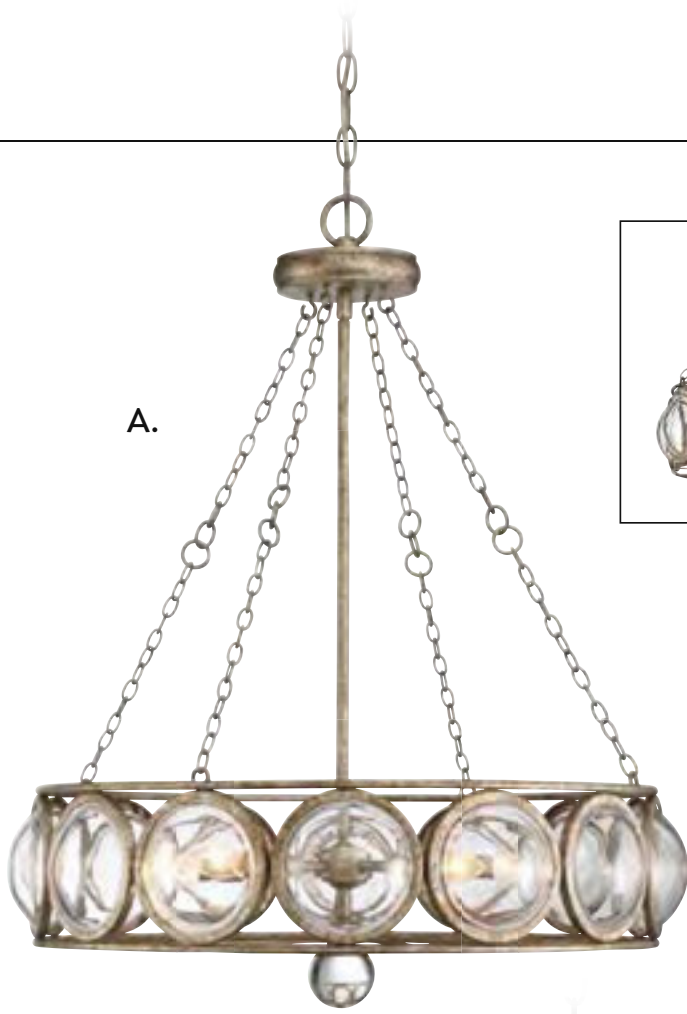

WARWICK

NEO-TRADITIONAL