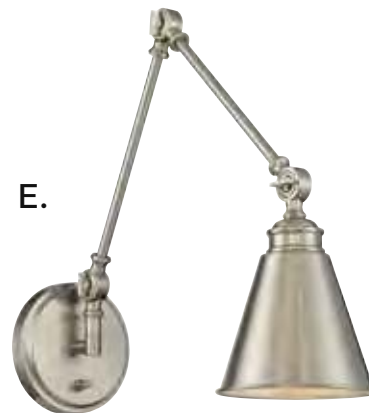

MORLAND

WALL LIGHTING

A.

B.

C.

D.

E.

Switch, comes with **Cord & Plug** and **Hardwire**.