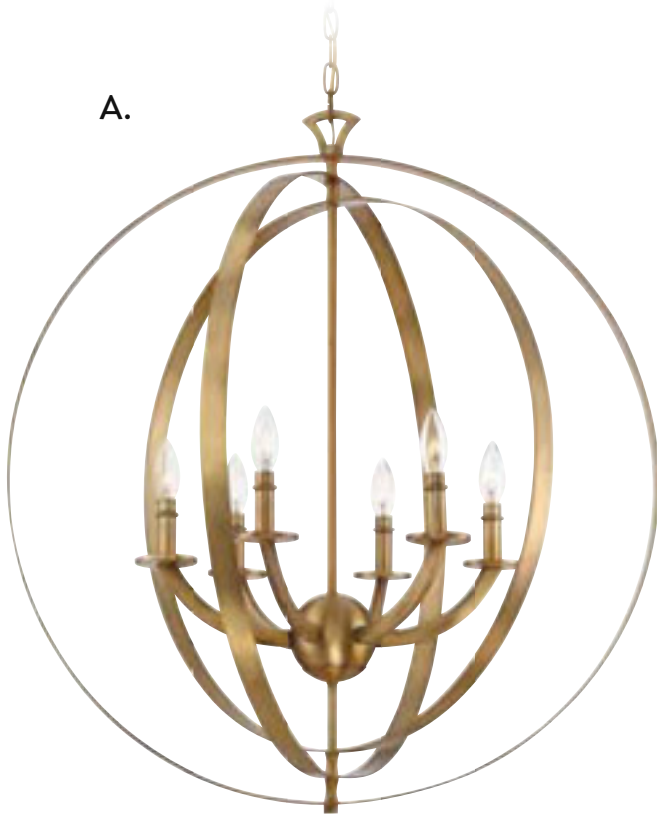

DUMONT

ORBES

A.

B.

C.

- A. **7-204-6-322**
6-Light Pendant
Warm Brass Finish
32"W x 35-3/4"H
6C 60W
Metal Candle Covers
- B. **7-204-6-109**
6-Light Pendant
Polished Nickel Finish
32"W x 35-3/4"H
6C 60W
Metal Candle Covers
- B. **7-204-6-44**
6-Light Pendant
Classic Bronze Finish
32"W x 35-3/4"H
6C 60W
Metal Candle Covers