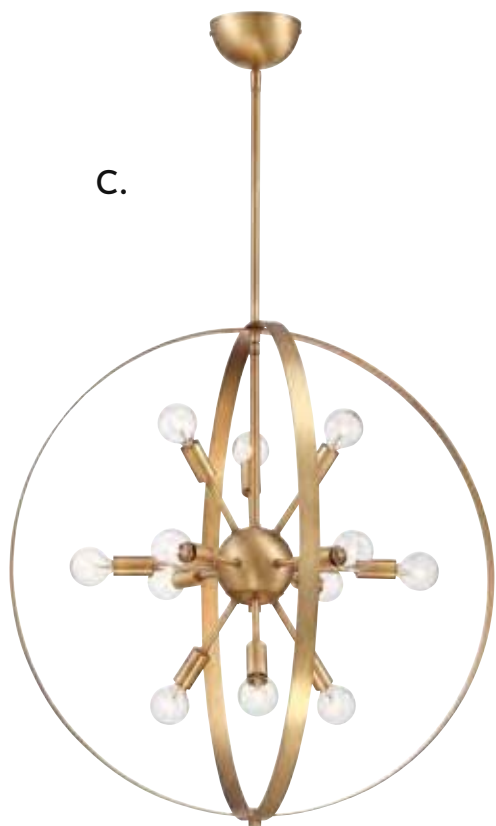

MARLY

ORBES

A.

C.

B.

Options: 7-EXT- Extension Rod - 9-1/2"