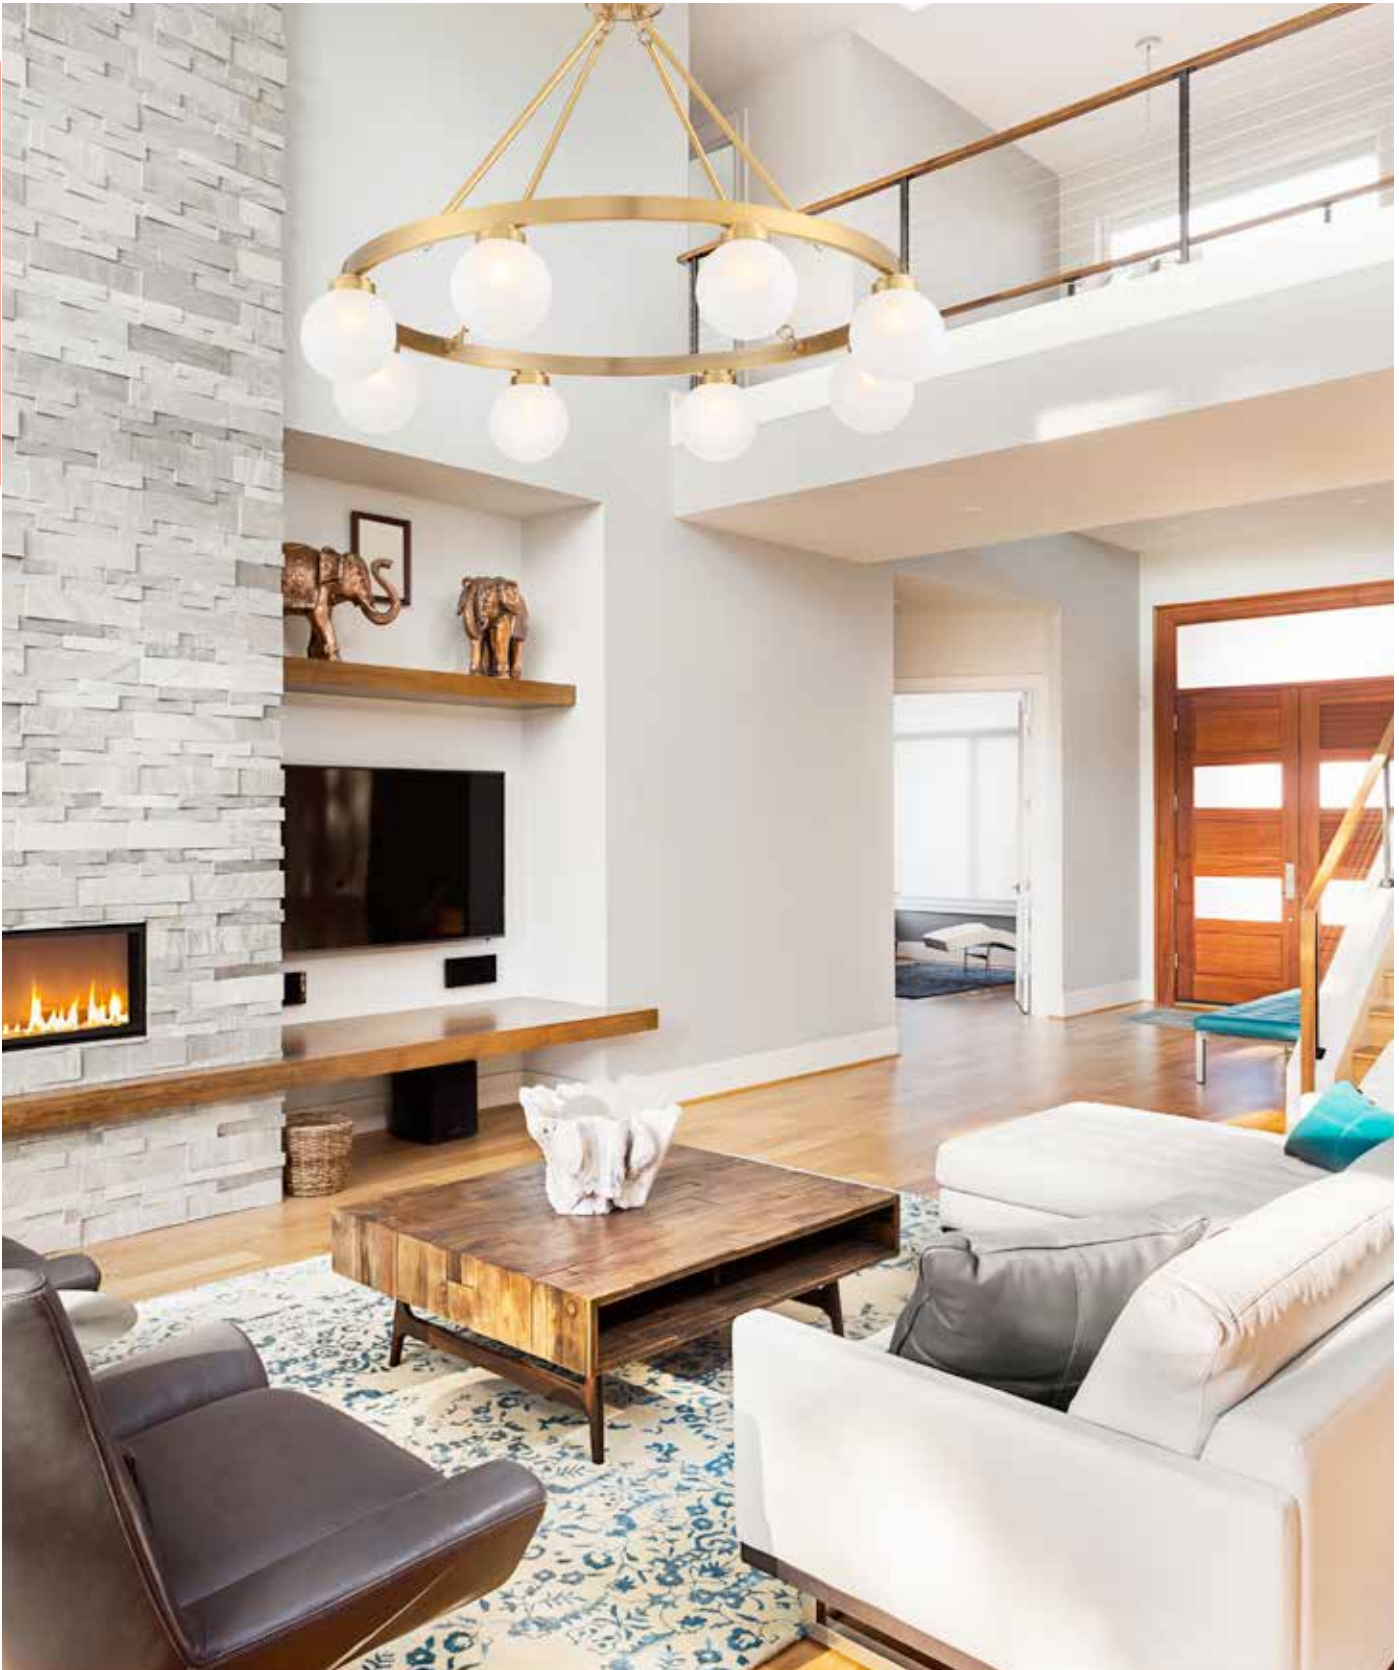

AVERY

MID-CENTURY