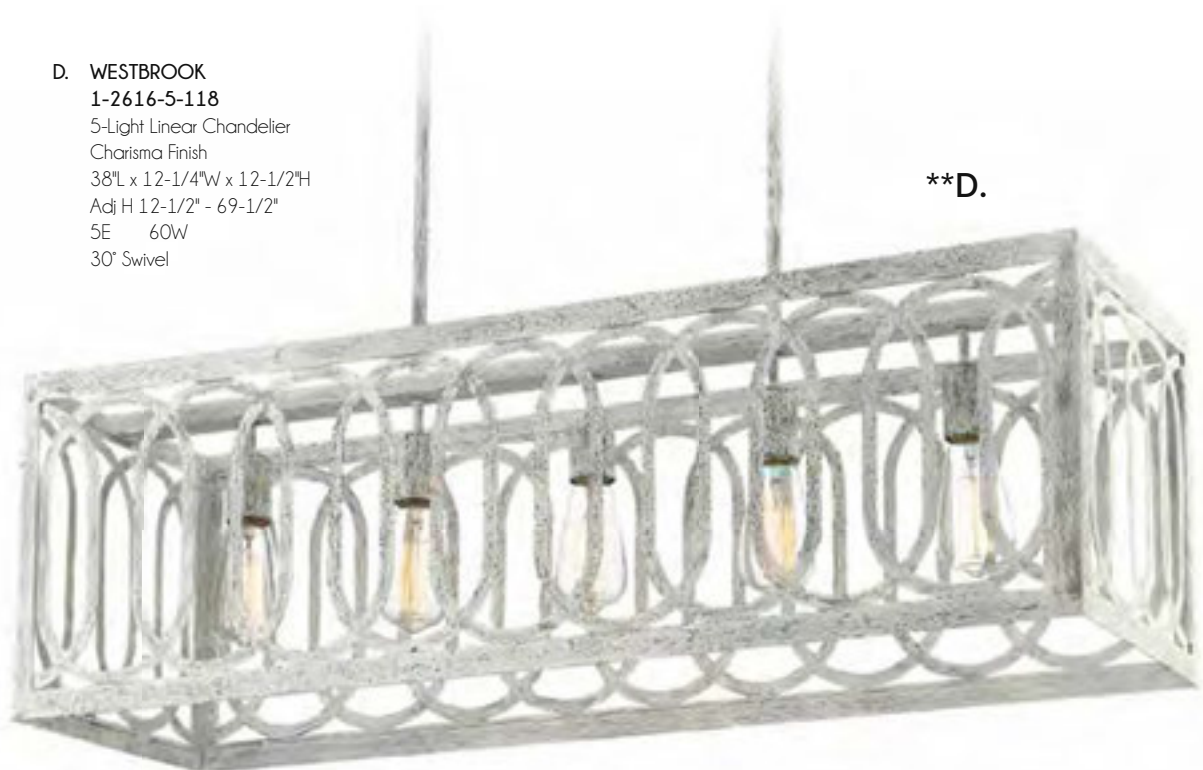

D. WESTBROOK
1-2616-5-118
5-Light Linear Chandelier
Charisma Finish
38"L x 12-1/4"W x 12-1/2"H
Adj H 12-1/2" - 69-1/2"
5E 60W
30° Swivel