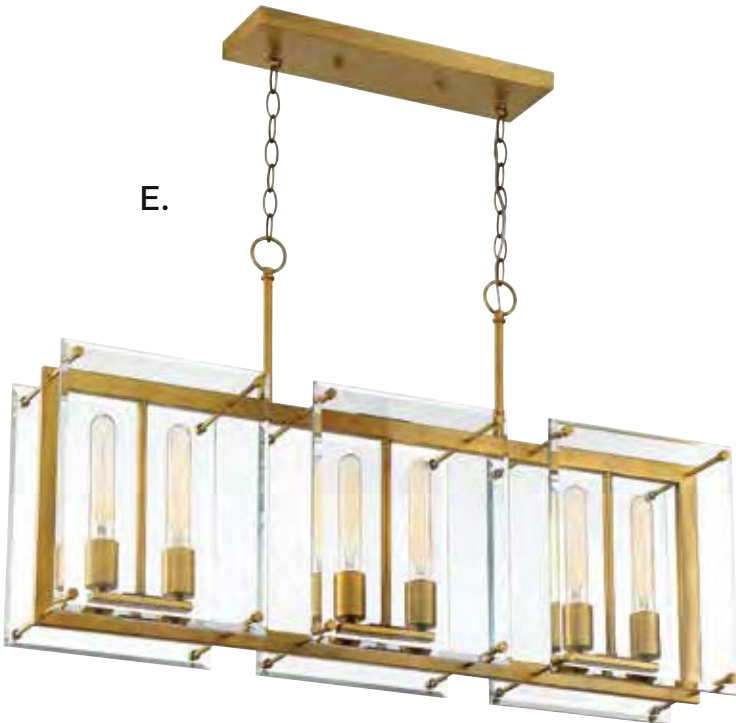

PRESCOTT

TODAY'S CLASSIC STYLE

C.

D.

E.

F.