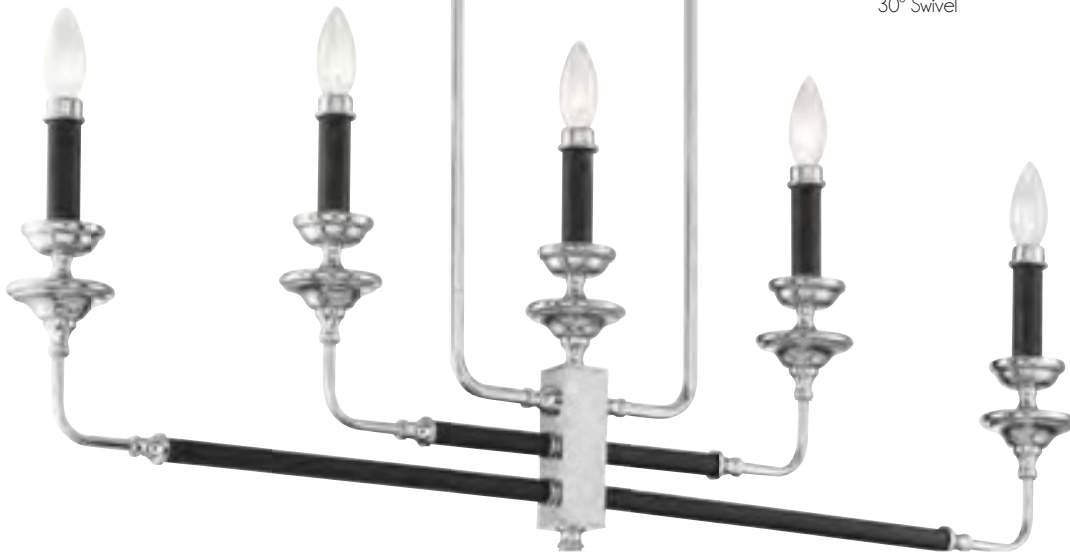

LINEAR LIGHTING

*A.

A. DAVIDSON
1-9851-5-67
5-Light Linear Chandelier
Black & Chrome Finish
37"L x 3"W x 14"H
Adj H 14" - 71"
5C 60
30° Swivel

B. LENOIR
1-8705-5-163
5-Light Linear Chandelier
Olde Gray Finish
43-1/2"L x 9-1/2"W x 13-1/2"H
Adj H 13-1/2" - 70-1/2"
5E 60W
30° Swivel
Clear Crystal

*B.