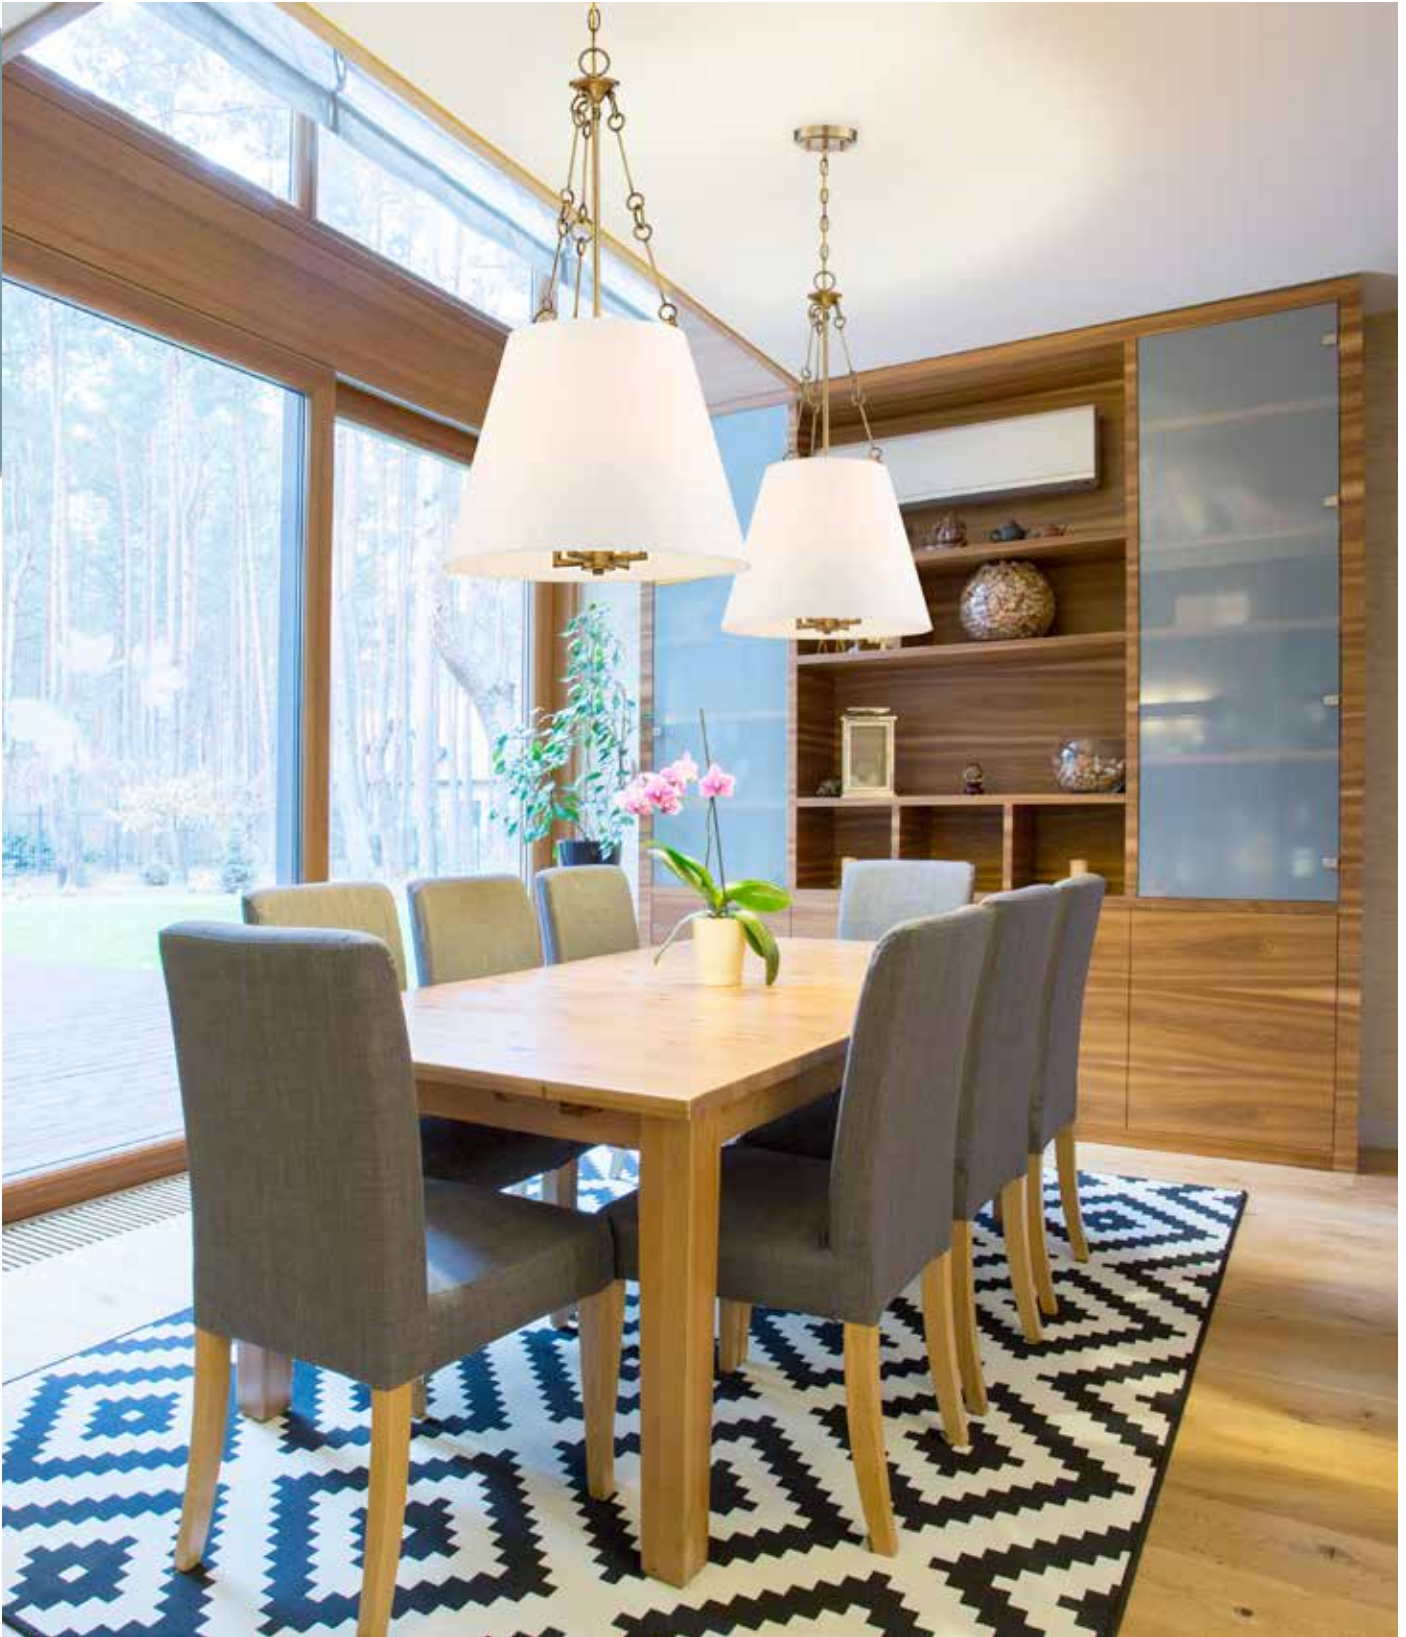

*Options: 7-EXT- Extension Rod - 9-1/2"

AUSTIN

PENDANTS / LANTERNS

AUSTIN

A.

A. 7-2201-4-13
4-Light Pendant
English Bronze Finish
18"W x 32-1/2"H
4C 60W
White Shade

B.

B. 7-2201-4-SN
4-Light Pendant
Satin Nickel Finish
18"W x 32-1/2"H
4C 60W
White Shade