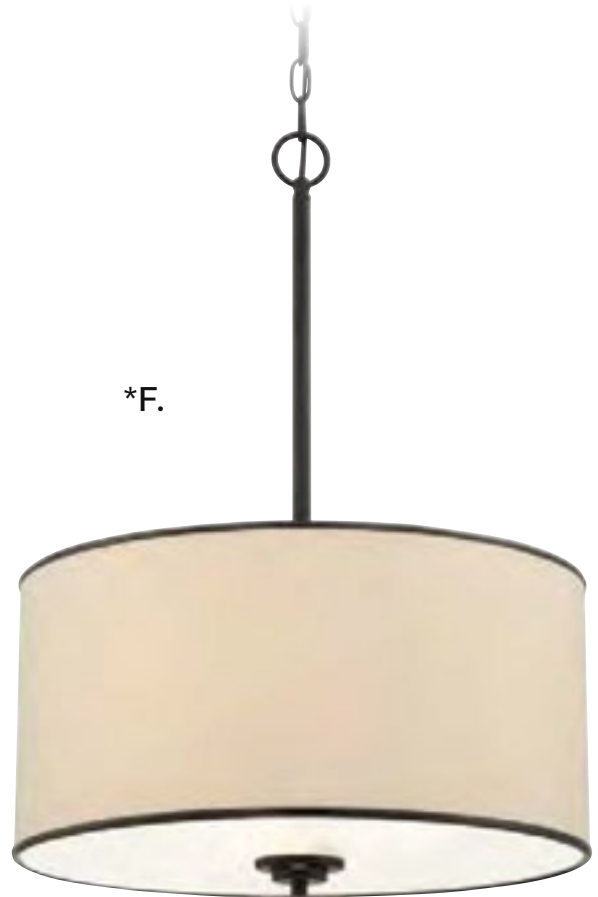

*F.

A. 6-1500-14-SN
14" Flush Mount
Satin Nickel Finish
14"W x 8-1/2"H
2E 60W
White Fabric Shade

B. 6-1500-14-13
14" Flush Mount
English Bronze Finish
14"W x 8-1/2"H
2E 60W
Cream Fabric Shade

C. 6-1501-2-SN
2-Light Semi-Flush
Satin Nickel Finish
14"W x 11-3/4"H
2E 60W
White Fabric Shade

D. 6-1501-2-13
2-Light Semi-Flush
English Bronze Finish
14"W x 11-3/4"H
2E 60W
Cream Fabric Shade

E. 7-1502-3-SN
3-Light Pendant
Satin Nickel Finish
18"W x 25"H
3E 60W
White Fabric Shade

F. 7-1502-3-13
3-Light Pendant
English Bronze Finish
18"W x 25"H
3E 60W
Cream Fabric Shade

Options: 7-EXT- Extension Rod - 9-1/2"