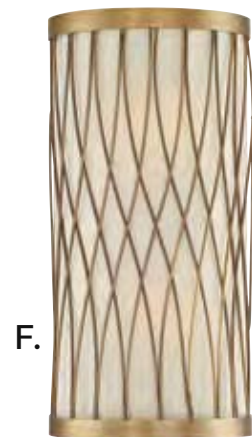

F.

A. KEARNEY
9-8073-2-51
2-Light Sconce
Vintage Black w/ Warm
Brass Accents Finish
12"W x 15"H x 6"E
2C 60W
Clear Glass
Metal Candle Covers

B. WINFIELD
9-9771-2-322
2-Light Sconce
Warm Brass Finish
4-1/2"W x 15-1/2"H x
4-1/4"E
2C 60W
Clear Glass

C. CAMPBELL
9-2900-3-51
3-Light Sconce
Vintage Black w/ Warm
Brass Accents Finish
11"W x 9-3/4"H x
5-3/8"E
3T10 60W
Bulbs Included 230MMT10

D. GUILFORD
9-7015-1-100
1-Light Sconce
Aurora Finish
4-3/4"W x 9-1/2"H x
6-1/2"E
1E 60W
Crystal Glass

E. GARLAND
9-9103-1-322
1-Light Sconce
Warm Brass Finish
4-1/2"W x 15-1/2"H x
4-3/4"E
1G9 60W
Heavy Cut Glass
G9 Bulb Included

F. SPINNAKER
9-113-2-322
2-Light Sconce
Warm Brass Finish
8"W x 16"H x 4"E
2C 60W
Pale Cream Shade /
Frosted Glass