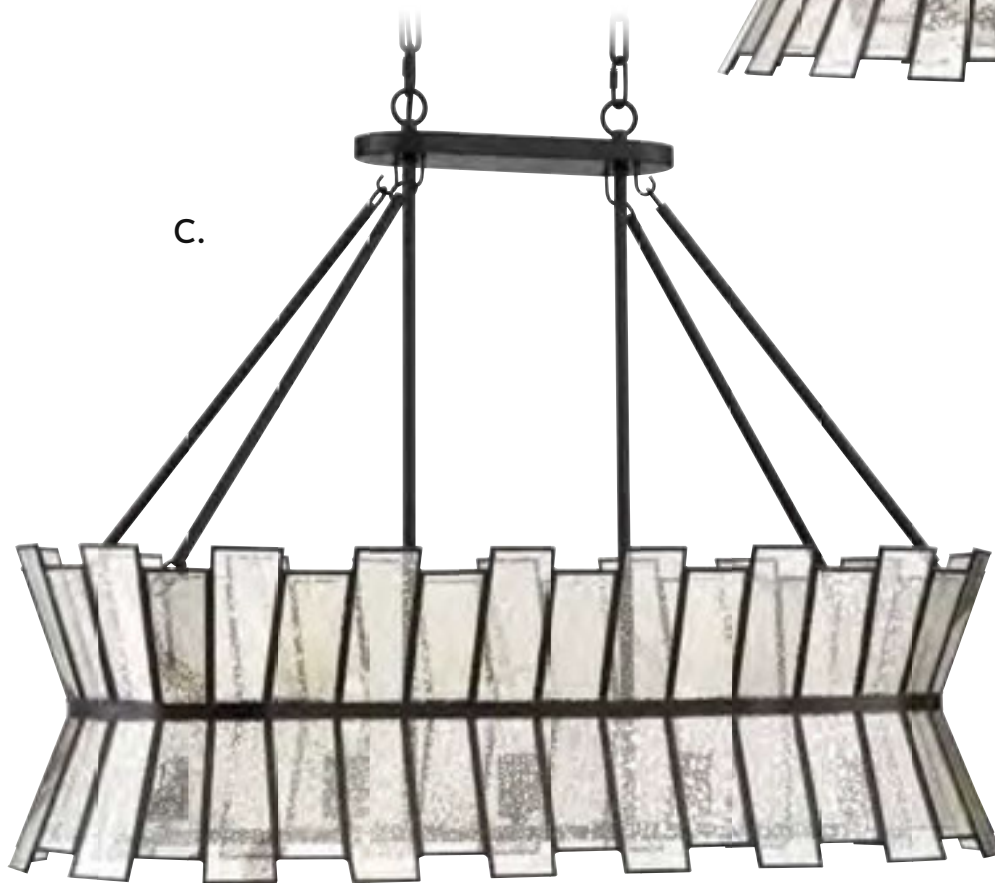

CHAPELLE

A.

B.

C.

NEO-TRADITIONAL