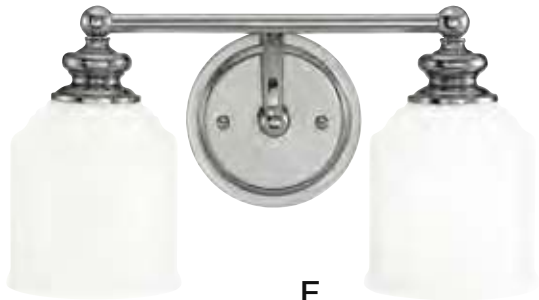

MELROSE

POUR LE BAIN

Fixtures may be mounted as either **Uplight** or **Downlight**.

E.

Fixtures may be mounted as either **Uplight** or **Downlight**.

A. 8-6836-2-13
2-Light Bath Bar
English Bronze Finish
14-1/2"W x 7-3/4"H x 6-3/4"E
2E 60W
White Opal Etched Glass

B. 8-6836-3-13
3-Light Bath Bar
English Bronze Finish
24"W x 7-3/4"H x 6-3/4"E
3E 60W
White Opal Etched Glass

C. 8-6836-4-13
4-Light Bath Bar
English Bronze Finish
33-1/2"W x 7-3/4"H x 6-3/4"E
4E 60W
White Opal Etched Glass

D. 9-6836-1-13
1-Light Sconce
English Bronze Finish
5"W x 7-3/4"H x 6-3/4"E
1E 60W
White Opal Etched Glass