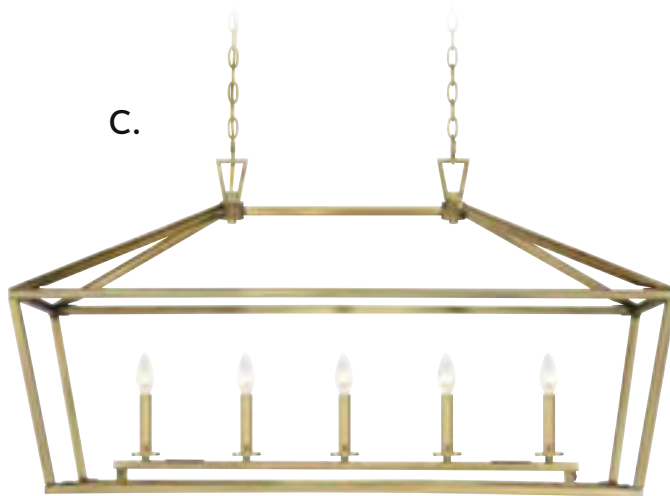

TOWNSEND

LINEAR LIGHTING

A.

B.

C.

D.

E.