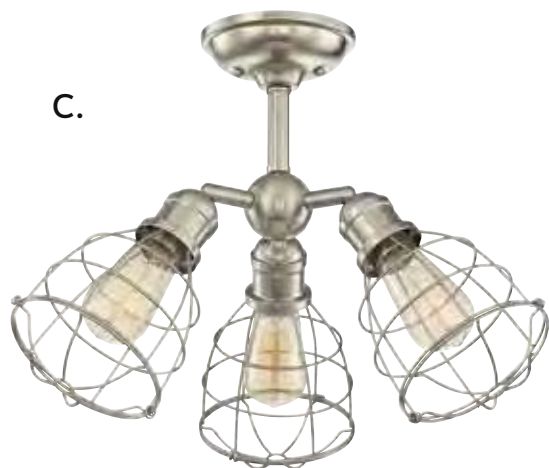

H. GLENWOOD
6-3042-4-13
 4-Light Semi-Flush
 English Bronze Finish
 14"W x 13-3/4"H
 4C 60W
 Clear Water Prastra Glass
 Metal Candle Covers

SCOUT

CEILING

A.

B.

C.

D.

A. 6-4136-3-13
3-Light Adjustable Semi-Flush
English Bronze Finish
23"W x 9-1/2"H
3E 60W