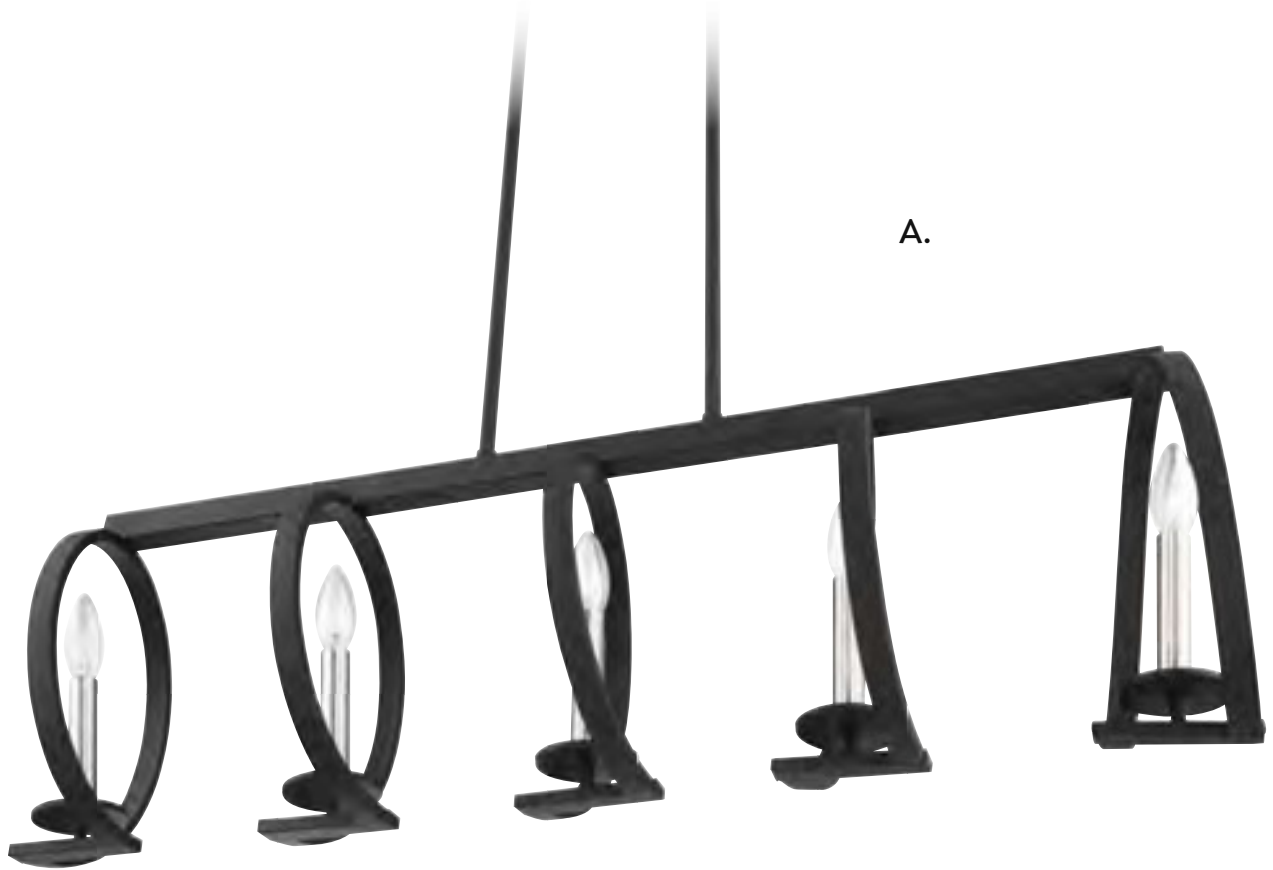

MONTERAY

TODAY'S CLASSIC STYLE

A.

- A. **1-2270-5-145**
  5-Light Linear Chandelier
  Matte Black w/ Satin Nickel Finish
  35-1/2"L x 10-1/2"W x 11-1/2"H
  Adj H 11-1/2" - 68-1/2"
  5C 60W
  30° Swivel
  Metal Candle Covers

- B. **7-2273-4-145**
  4-Light Pendant
  Matte Black w/ Satin Nickel Finish
  14"W x 13"H
  Adj H 13" - 70"
  4C 60W
  30° Swivel
  Metal Candle Covers