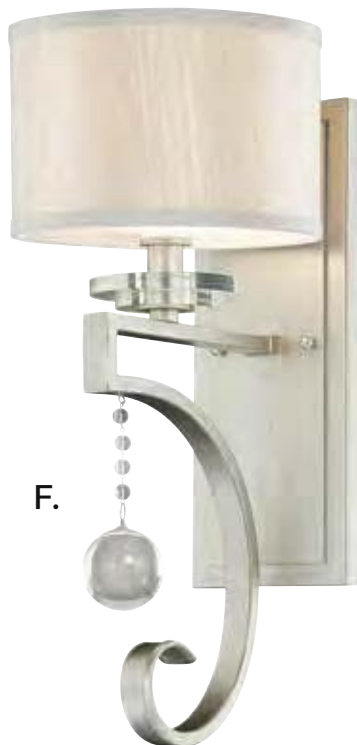

WALL LIGHTING

F.

E. ASHFORD
9-2302-2-45
2-Light Sconce
Aged Wood Finish
9-1/2"W x 18"H x 4-3/4"E
2C 60W
Metal Candle Covers

F. ROSENDAL
9-256-1-307
1-Light Sconce
Silver Sparkle Finish
7-1/2"W x 17-1/4"H x 8-1/2"E
1C 60W
Champagne Fabric Shade

G. ARDENNE
9-5011-1-128
1-Light Sconce
Oxidized Silver Finish
7-1/2"W x 17-1/2"H x 4-1/2"E
1C 60W
Cream Textured Glass

H. SAVONIA
9-511-2-128
2-Light Sconce
Oxidized Silver Finish
14-3/4"W x 18-1/2"H x 7-3/4"E
2C 60W
Cream Shantung Shade
Ivory Candle Covers