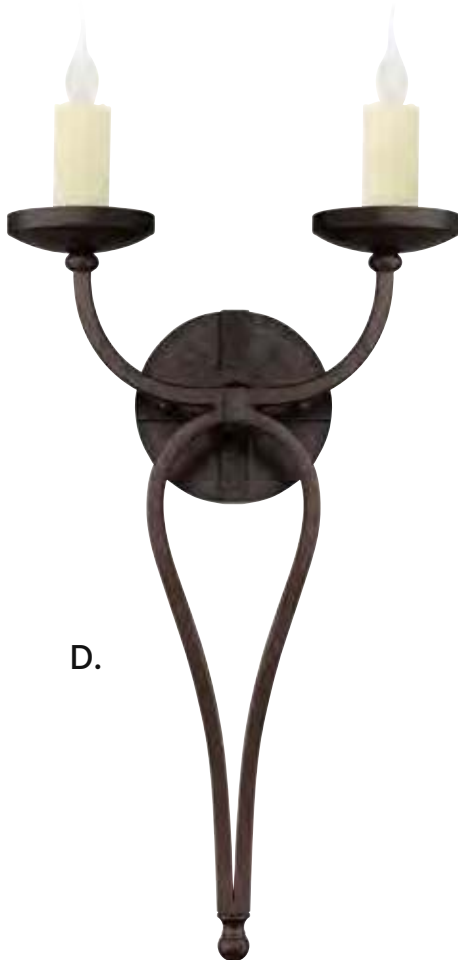

H.

WALL LIGHTING

A.

B.

C.

D.

E.

- A. **PROVENCE**
9-324-2-16
2-Light Sconce
Antique Copper Finish
11"W x 13-1/2"H x 6-1/2"E
2C 60W
Cream Drip Candle Covers
- B. **PROVENCE**
9-323-1-16
1-Light Sconce
Antique Copper Finish
6"W x 10"H x 7-1/2"E
1C 60W
Cream Drip Candle Cover
- C. **MALLORY**
9-7404-2-39
2-Light Sconce
Fossil Stone Finish
12-3/4"W x 18-1/2"H x 6-3/4"E
2C 60W
White Beeswax Candle Covers
- D. **ELBA**
9-2015-2-05
2-Light Sconce
Oiled Copper Finish
12"W x 24"H x 5-1/2"E
2C 60W
Ivory Beeswax Candle Covers
- E. **SHADWELL**
9-6723-1-213
1-Light Sconce
English Bronze w/ Gold Finish
6-1/4"W x 21-1/4"H x 8-3/4"E
1C 60W
Clear Water Glass w/ Amber Chimney