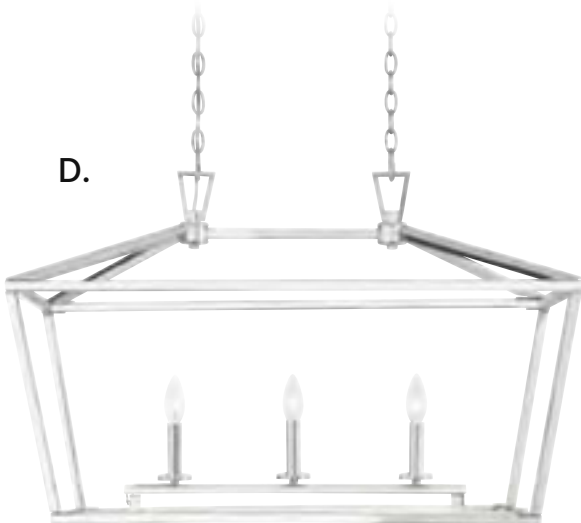

TOWNSEND

LINEAR LIGHTING

A.

B.

C.

D.

E.