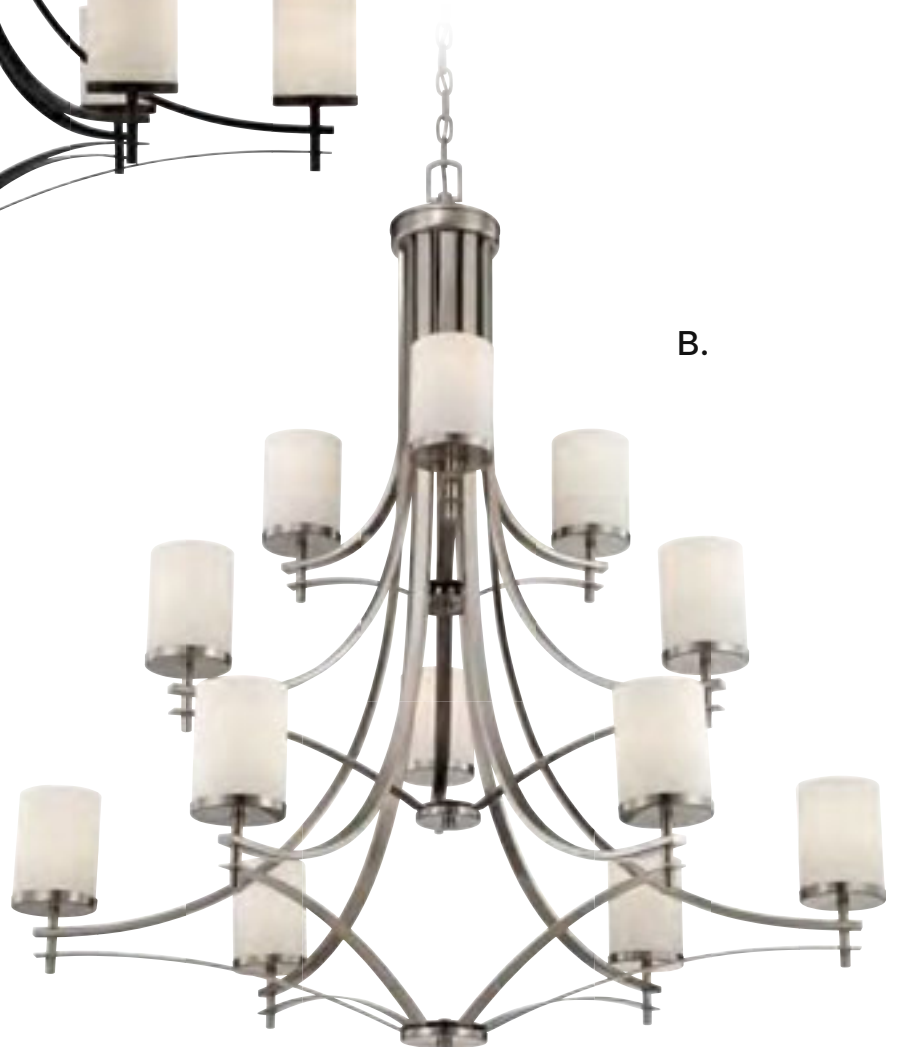

COLTON

MAIN STREET

COLTON

A.

A. **1-332-12-13**
12-Light Chandelier
English Bronze Finish
40"W x 44"H
12E 60W
White Opal Glass

B. **1-332-12-SN**
12-Light Chandelier
Satin Nickel Finish
40"W x 44"H
12E 60W
White Opal Glass