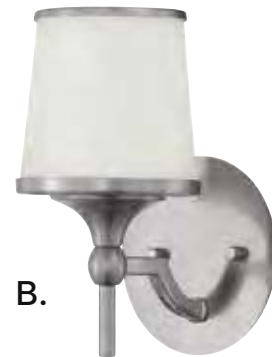

- **A. 8-4385-4-SN**
  4-Light Bath Bar
  Satin Nickel Finish
  28-3/4"W x 9-1/2"H x 6-3/4"E
  4E 60W
  White Etched Glass
- **B. 9-4383-1-SN**
  1-Light Sconce
  Satin Nickel Finish
  5-1/2"W x 9-1/8"H x 6-3/4"E
  1E 60W
  White Etched Glass
- **C. 8-4385-3-SN**
  3-Light Bath Bar
  Satin Nickel Finish
  21"W x 9-1/2"H x 7-1/4"E
  3E 60W
  White Etched Glass
- **D. 8-4385-2-SN**
  2-Light Bath Bar
  Satin Nickel Finish
  12-3/4"W x 9-1/2"H x 6-3/4"E
  2E 60W
  White Etched Glass

Fixtures may be mounted as **Uplight only**.