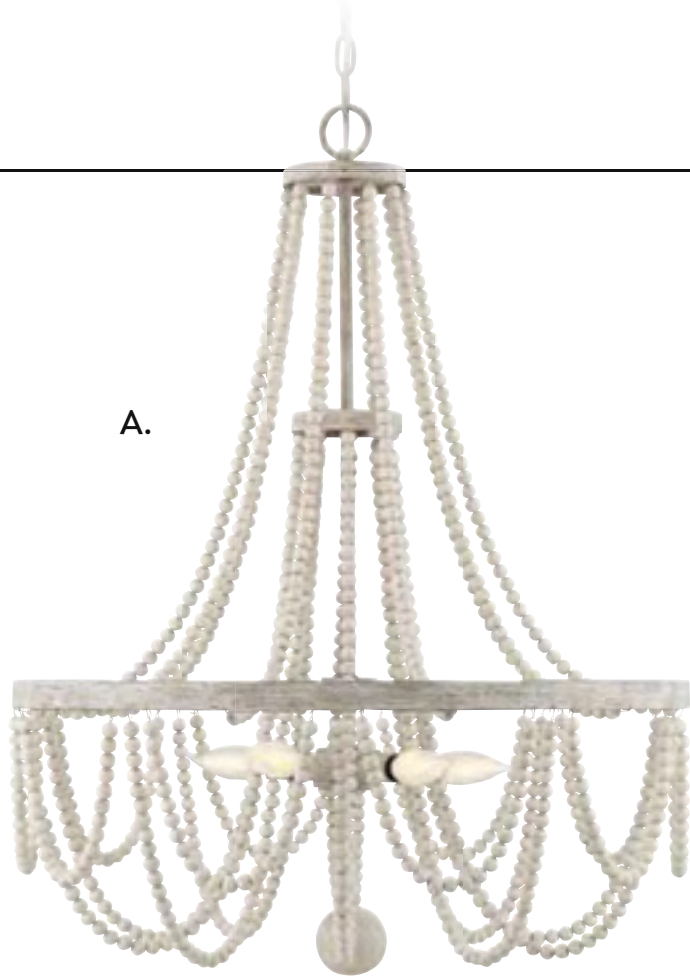

PANOLA

FRENCH COUNTRY

A.