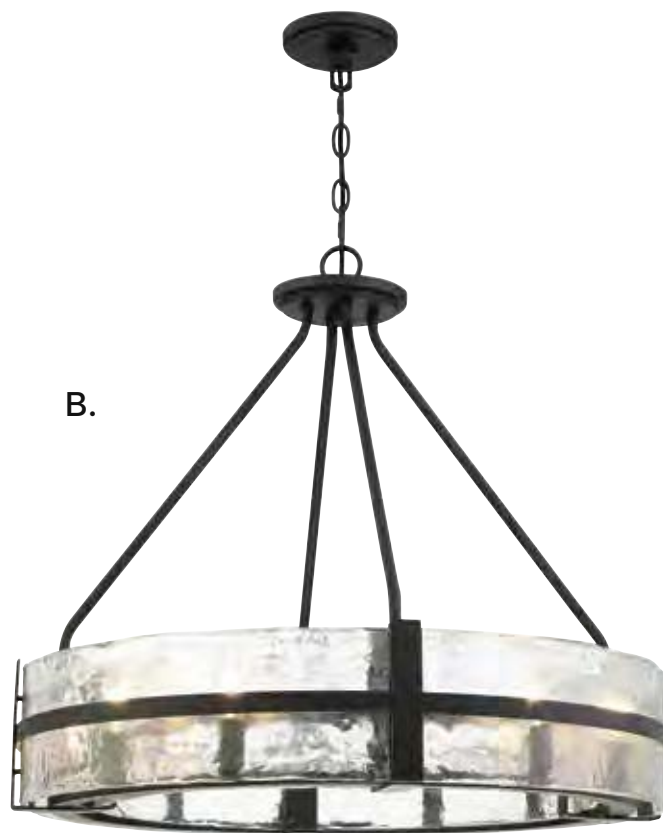

HUDSON

NEO-TRADITIONAL

A. 7-1851-12-89
12-Light Pendant
Matte Black Finish
36"W x 31"H
12C 60W
Clear Water Piastra Glass
Metal Candle Covers

B. 7-1850-8-89
8-Light Pendant
Matte Black Finish
28"W x 23"H
8C 60W
Clear Water Piastra Glass
Metal Candle Covers

BRIAN THOMAS
COLLECTION