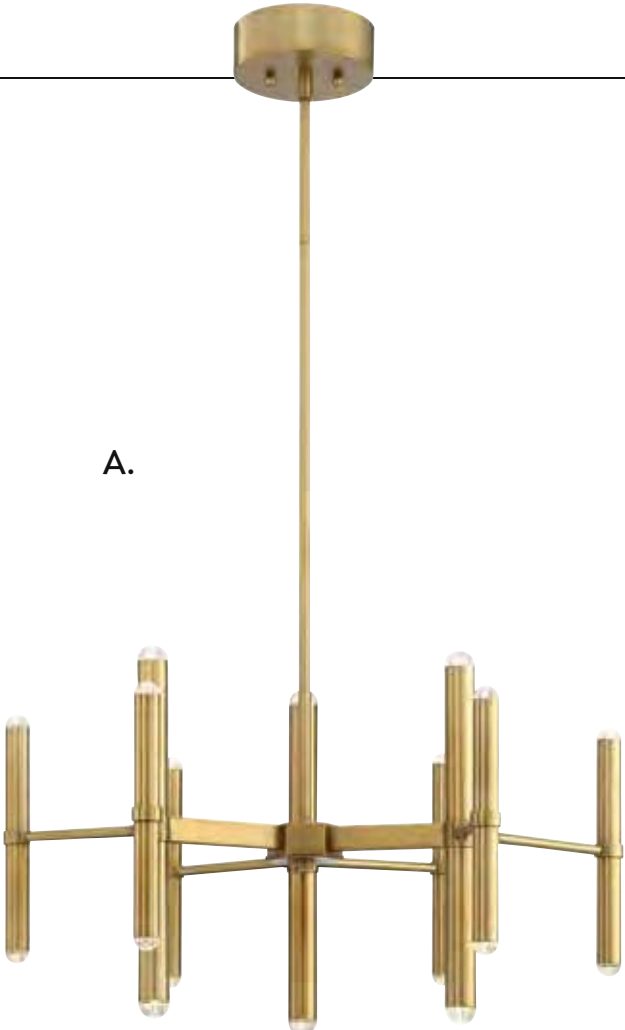

BARNUM

MID-CENTURY

B.

LED

Options: 7-EXT-322 Extension Rod - 9-1/2"

LYRIQUE

MID-CENTURY

- A. 9-7004-2-109**
Adjustable 2-Light Sconce
Polished Nickel Finish
16"W x 19"H x 3-1/2"E
2C 60W
- B. 1-7001-12-109**
Adjustable 12-Light Chandelier
Polished Nickel Finish
54-1/4"W x 15"H
Adj H 15" - 69"
12C 60W
30° Swivel
- C. 1-7001-12-77**
Adjustable 12-Light Chandelier
Bronze w/ Brass Accents Finish
54-1/4"W x 15"H
Adj H 15" - 69"
12C 60W
30° Swivel
- D. 9-7004-2-77**
Adjustable 2-Light Sconce
Bronze w/ Brass Accents Finish
16"W x 19"H x 3-1/2"E
2C 60W