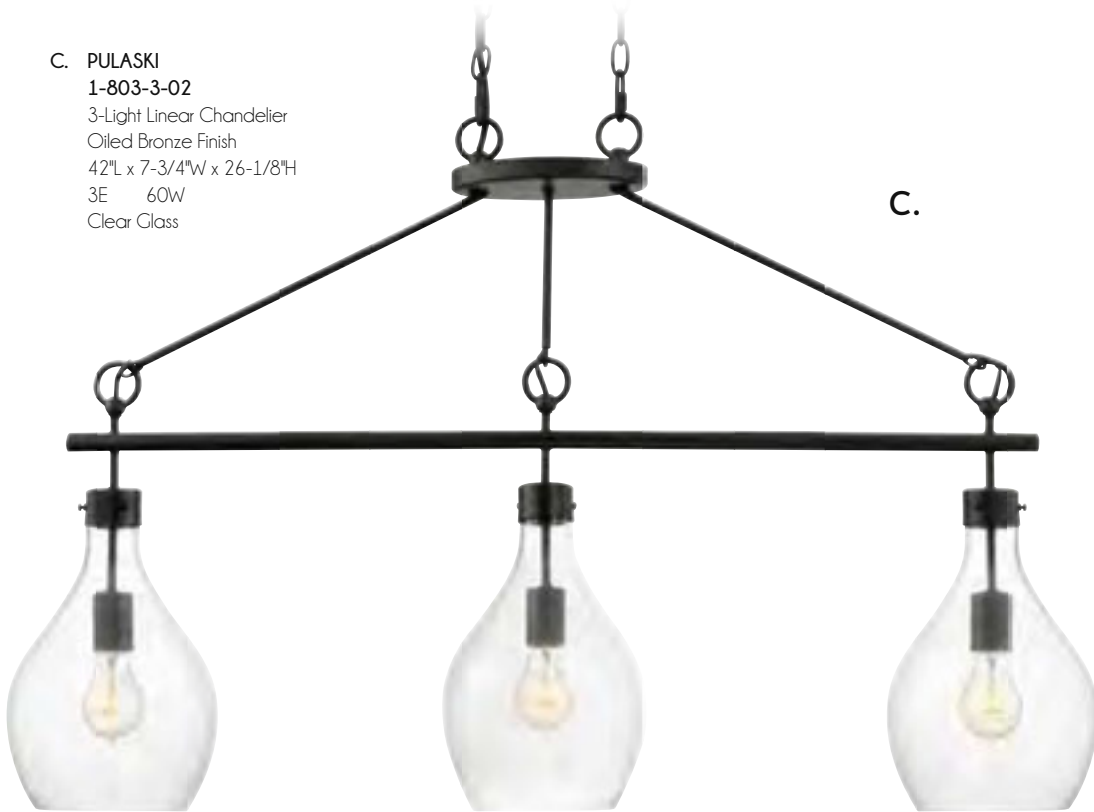

LINEAR LIGHTING

C. PULASKI
1-803-3-02
3-Light Linear Chandelier
Oiled Bronze Finish
42"L x 7-3/4"W x 26-1/8"H
3E 60W
Clear Class

C.

LINEAR LIGHTING

D. SANTINA
1-1180-5-13
5-Light Oval Chandelier
English Bronze Finish
38"L x 14"W x 17-1/4"H
Adj H 17-1/4" - 71-1/4"
5C 60W
30° Swivel
Metal Candle Covers