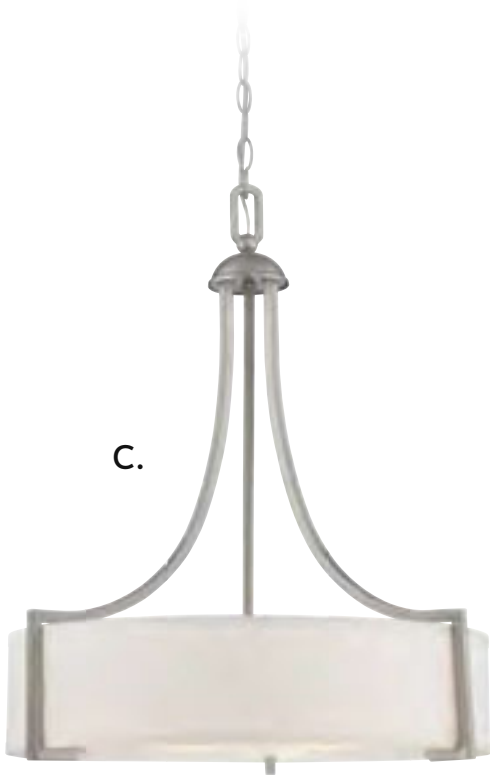

TERRÉLL

MAIN STREET

*A.

B.

C.

D.

A. 7P-7212-1-SN
1-Light Mini-Pendant
Satin Nickel Finish
5-1/2"W x 9-1/2"H
Adj H 9-1/2" - 38"
1E 60W
90° Swivel
White Etched Glass

B. 6P-7213-3-SN
3-Light Semi-Flush
Satin Nickel Finish
18-1/4"W x 18-1/4"H
3E 60W
White Etched Glass

C. 7P-7216-3-SN
3-Light Pendant
Satin Nickel Finish
20-3/4"W x 25-1/2"H
3E 60W
Matte White Shade

D. 1P-7210-5-SN
5-Light Chandelier
Satin Nickel Finish
26"W x 25-1/4"H
5E 60W
White Etched Glass

*Options: 7-EXT-SN Extension Rod - 9-1/2"