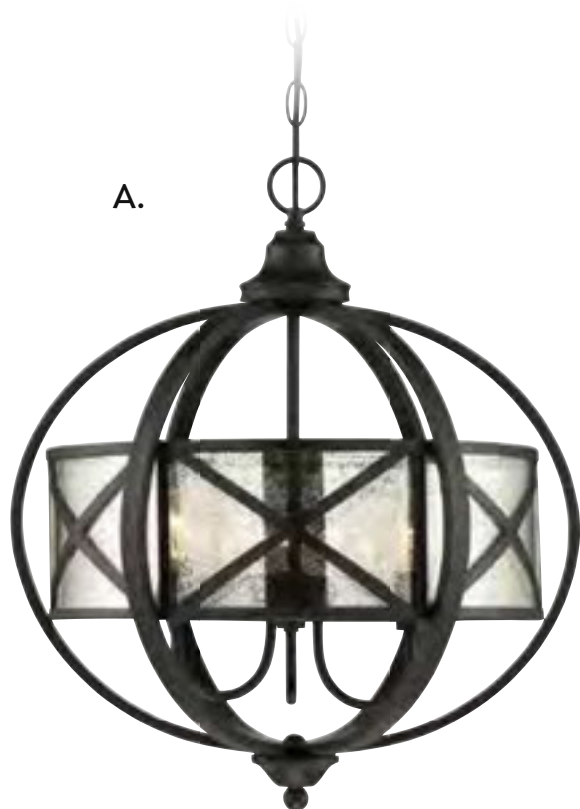

HOLLAND

A. 7-13001-3-13
3-Light Pendant
English Bronze Finish
19"W x 21"H
3C 60W
Dark Antique Mercury Glass
Metal Candle Covers

B. 7-13000-6-13
6-Light Pendant
English Bronze Finish
24"W x 26"H
6C 60W
Dark Antique Mercury Glass
Metal Candle Covers