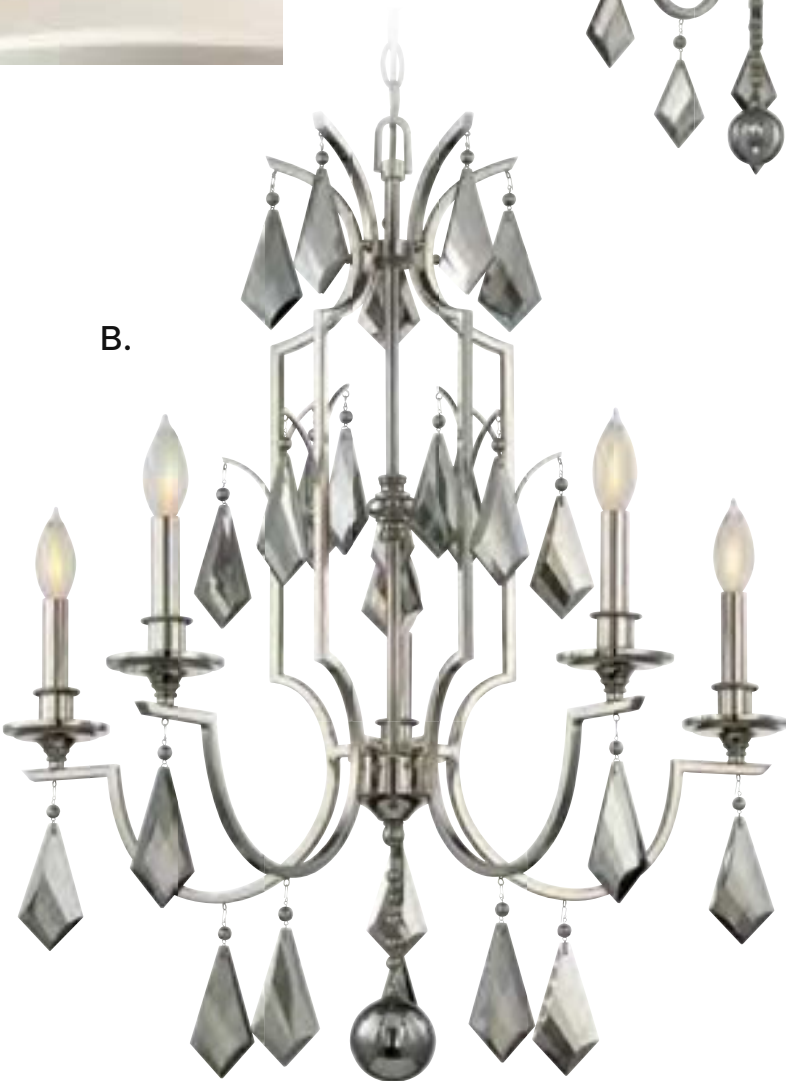

BALLARD

C.

B.

RENAISSANCE GUILD