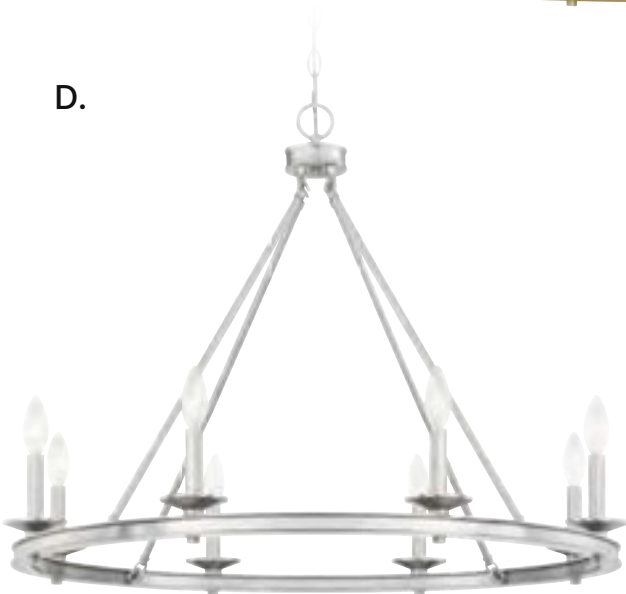

MIDDLETON

TODAY'S CLASSIC STYLE

A.

B.

C.

D.

E.