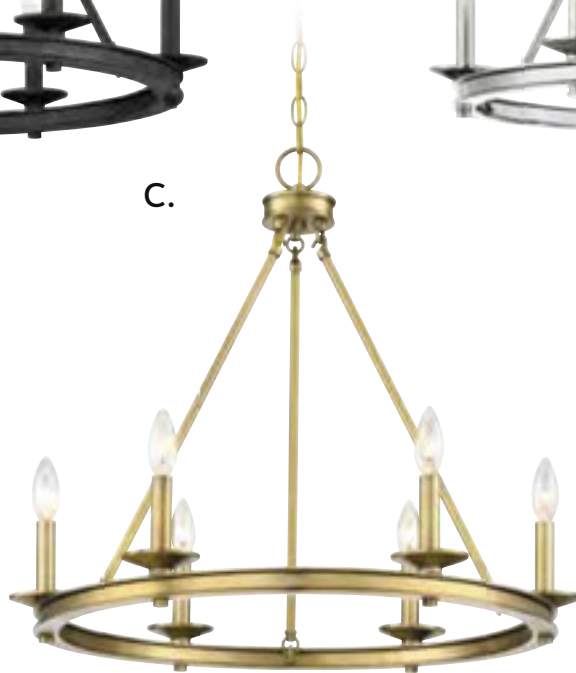

B. 1-307-6-109

6-Light Chandelier
Polished Nickel Finish
25"W x 23"H
6C 60W
Metal Candle Covers

C. 1-307-6-322

6-Light Chandelier
Warm Brass Finish
25"W x 23"H
6C 60W
Metal Candle Covers

D. 1-307-6-SN

6-Light Chandelier
Satin Nickel Finish
25"W x 23"H
6C 60W
Metal Candle Covers

E. 1-307-6-44

6-Light Chandelier
Classic Bronze Finish
25"W x 23"H
6C 60W
Metal Candle Covers

MIDDLETON

TODAY'S CLASSIC STYLE

A.

B.

C.

D.