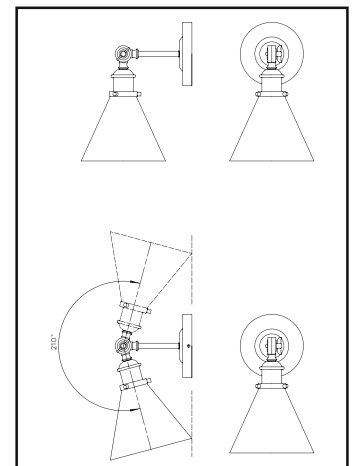

E. 9-0901-1-SN
1-Light Adjustable Sconce
Satin Nickel Finish
7"W x 12"H x 9"E
1E 60W

F. 9-0901-1-44
1-Light Adjustable Sconce
Classic Bronze Finish
7"W x 12"H x 9"E
1E 60W

G. 9-0901-1-109
1-Light Adjustable Sconce
Polished Nickel Finish
7"W x 12"H x 9"E
1E 60W

H. 9-0901-1-322
1-Light Adjustable Sconce
Warm Brass Finish
7"W x 12"H x 9"E
1E 60W

I. 9-0901-1-89
1-Light Adjustable Sconce
Matte Black Finish
7"W x 12"H x 9"E
1E 60W