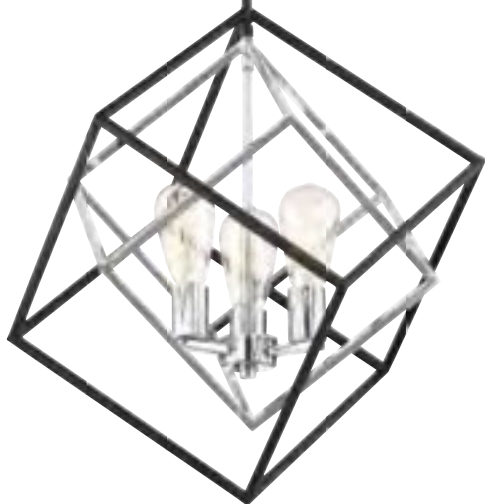

DEXTER

TODAY'S CLASSIC STYLE

A.