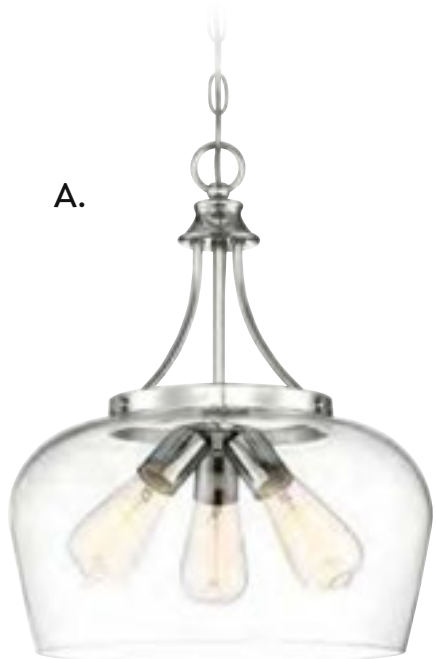

H. 1-4032-5-322
5-Light Chandelier
Warm Brass Finish
23"W x 18-1/2"H
5E 60W
Clear Glass

Ceiling, Page 389

Pendant, Page 313

Bath, Page 480

Sconce, Page 467

OCTAVE

TODAY'S CLASSIC STYLE

A.