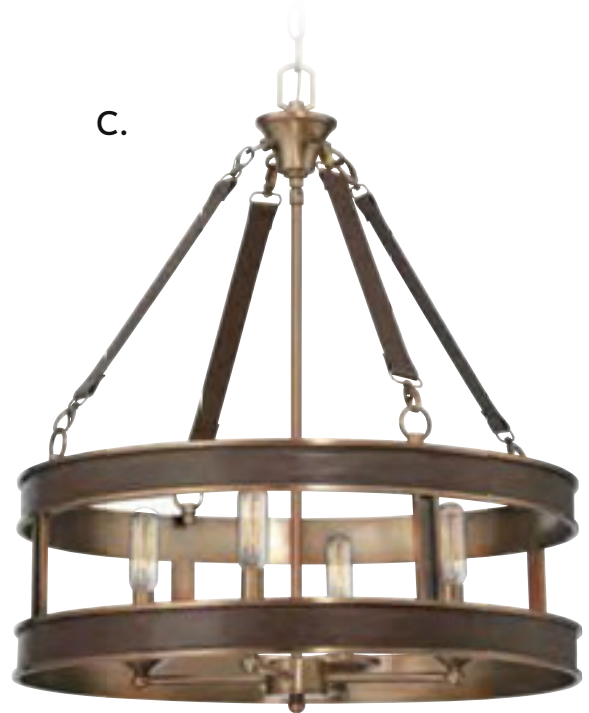

HARRINGTON