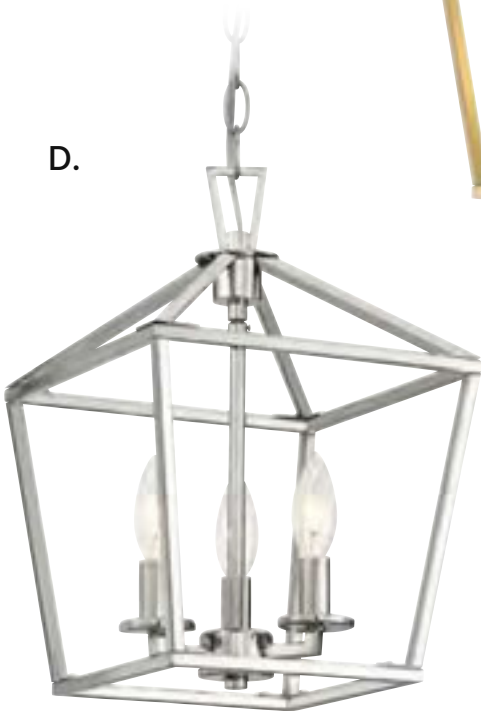

TOWNSEND

PENDANTS / LANTERNS

A.

B.

C.

D.

E.