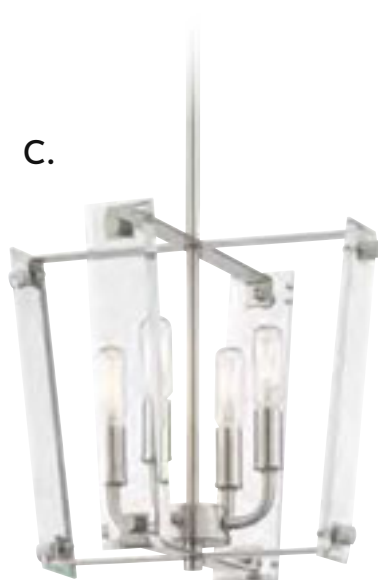

Options: 7-EXT- Extension Rod - 9-1/2"

EVERETT

PENDANTS / LANTERNS

A.

B.

C.

- A. 6-7110-4-322**
4-Light Convertible Semi-Flush/Pendant
Warm Brass Finish
13"W x 11"H
Adj H 11" - 68"
4C 60W
30° Swivel
Clear Beveled Glass
Metal Candle Covers
- B. 6-7110-4-89**
4-Light Convertible Semi-Flush/Pendant
Matte Black Finish
13"W x 11"H
Adj H 11" - 68"
4C 60W
30° Swivel
Clear Beveled Glass
Metal Candle Covers
- C. 6-7110-4-SN**
4-Light Convertible Semi-Flush/Pendant
Satin Nickel Finish
13"W x 11"H
Adj H 11" - 68"
4C 60W
30° Swivel
Clear Beveled Glass
Metal Candle Covers