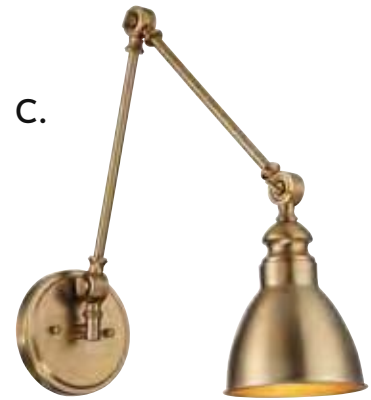

DAKOTA

WALL LIGHTING

Hardwire *only*.

A. 9-960-1-89

1-Light Adjustable Sconce
Matte Black Finish
5-1/2"W x 17"H x 13"E
Adj E 13" - 33-3/4"
1E 60W
150° Swivel

B. 9-960-1-13

1-Light Adjustable Sconce
English Bronze Finish
5-1/2"W x 17"H x 13"E
Adj E 13" - 33-3/4"
1E 60W
150° Swivel

C. 9-960-1-322

1-Light Adjustable Sconce
Warm Brass Finish
5-1/2"W x 17"H x 13"E
Adj E 13" - 33-3/4"
1E 60W
150° Swivel

D. 9-960-1-SN

1-Light Adjustable Sconce
Satin Nickel Finish
5-1/2"W x 17"H x 13"E
Adj E 13" - 33-3/4"
1E 60W
150° Swivel

E. 9-960-1-109

1-Light Adjustable Sconce
Polished Nickel Finish
5-1/2"W x 17"H x 13"E
Adj E 13" - 33-3/4"
1E 60W
150° Swivel