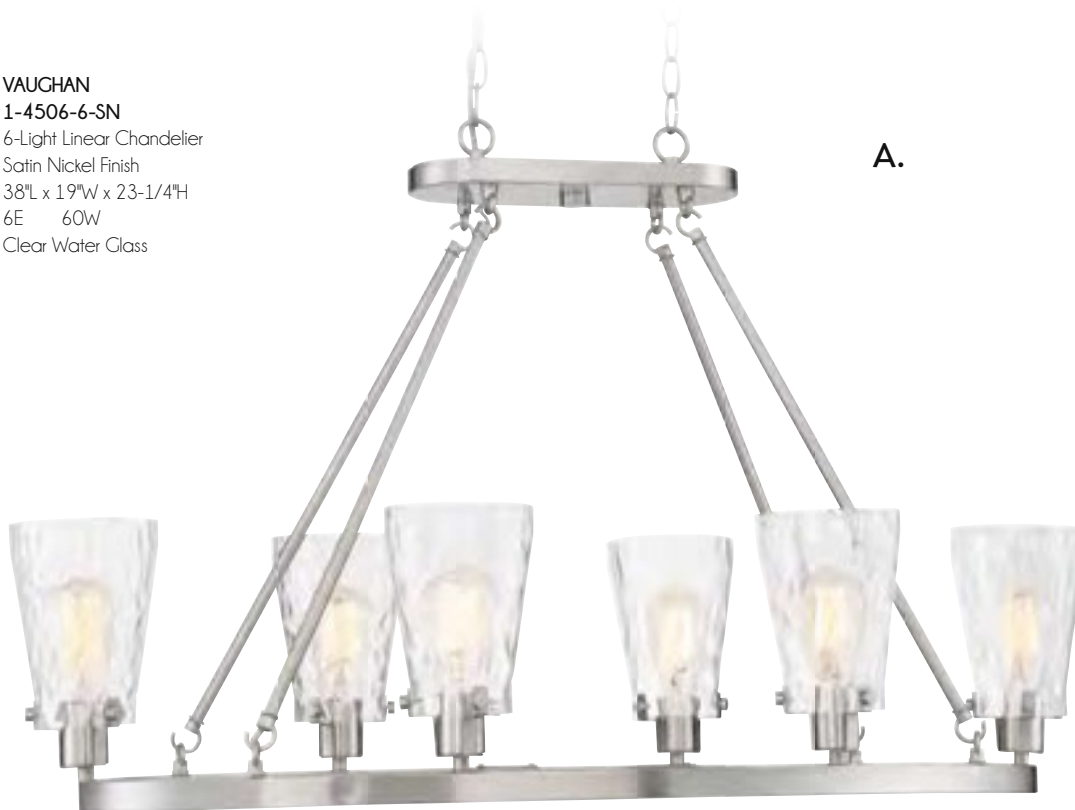

LINEAR LIGHTING

- A. VAUGHAN
  1-4506-6-SN
  6-Light Linear Chandelier
  Satin Nickel Finish
  38"L x 19"W x 23-1/4"H
  6E 60W
  Clear Water Glass

A.

- B. MEDINA
  1-4503-6-SN
  6-Light Linear Chandelier
  Satin Nickel Finish
  39"L x 17"W x 8-7/8"H
  6C 60W
  30° Swivel
  White Strie Glass
  K-9 Clear Crystal