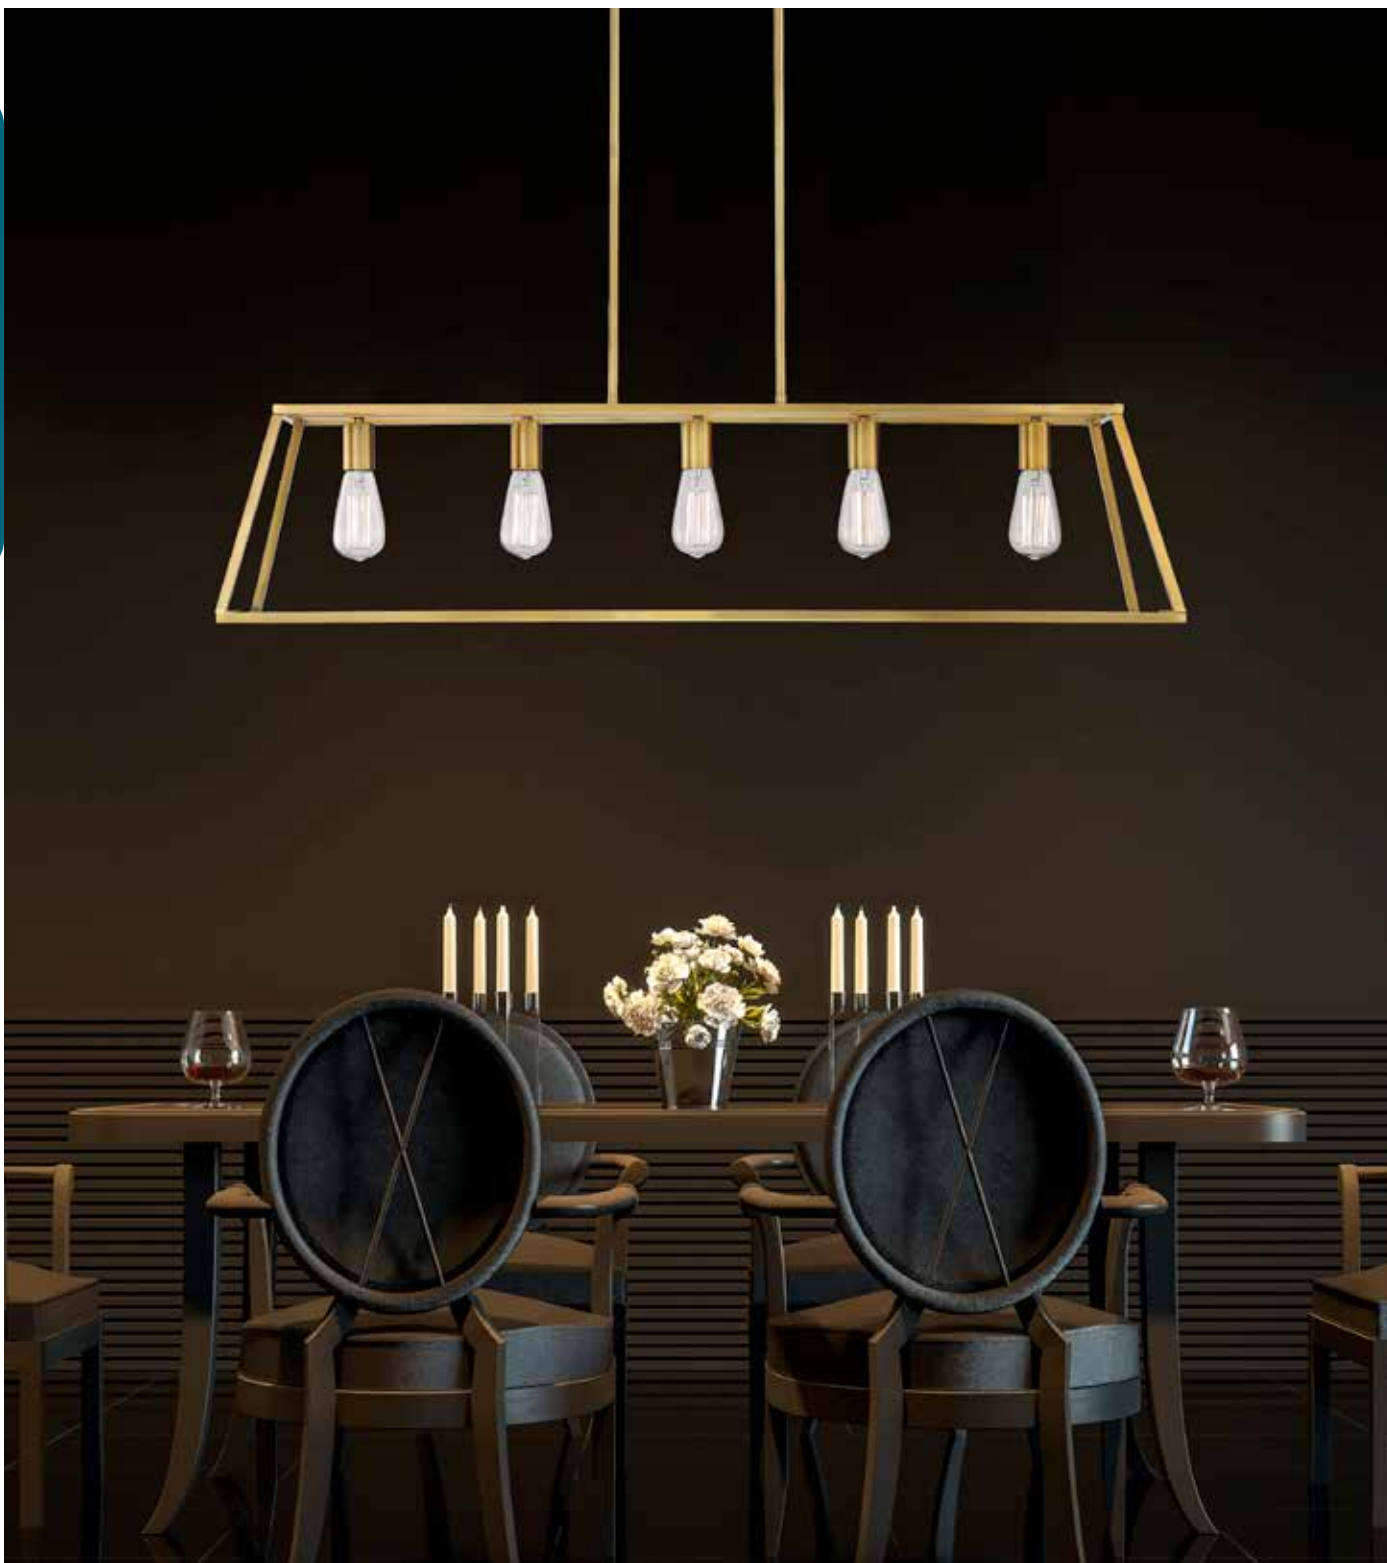

DENTON

LINEAR LIGHTING

A. 1-327-5-322
5-Light Linear Chandelier
Warm Brass Finish
44"L x 12"W x 10-1/2"H
Adj H 10-1/2" - 65-1/2"
5E 60W
30° Swivel

B. 1-327-5-109
5-Light Linear Chandelier
Polished Nickel Finish
44"L x 12"W x 10-1/2"H
Adj H 10-1/2" - 65-1/2"
5E 60W
30° Swivel

C. 1-327-5-44
5-Light Linear Chandelier
Classic Bronze Finish
44"L x 12"W x 10-1/2"H
Adj H 10-1/2" - 65-1/2"
5E 60W
30° Swivel