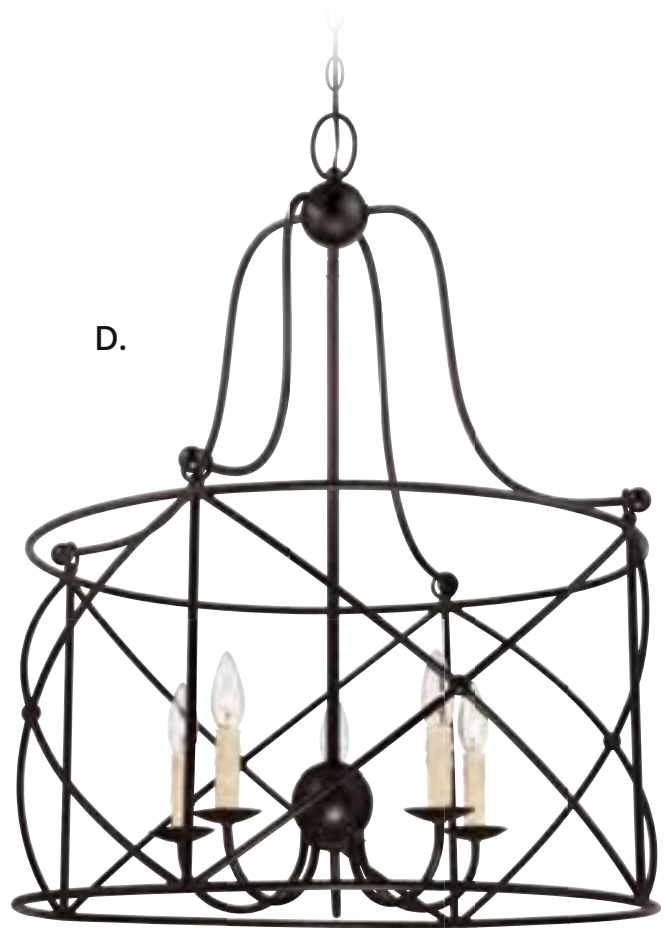

SENECA

C. 3-4070-4-13
4-Light Pendant
English Bronze Finish
13-1/2"W x 22-1/2"H
4C 60W
Pale Cream Beeswax Candles

D. 1-4072-5-13
5-Light Pendant
English Bronze Finish
25-1/2"W x 32-3/8"H
5C 60W
Pale Cream Beeswax Candles