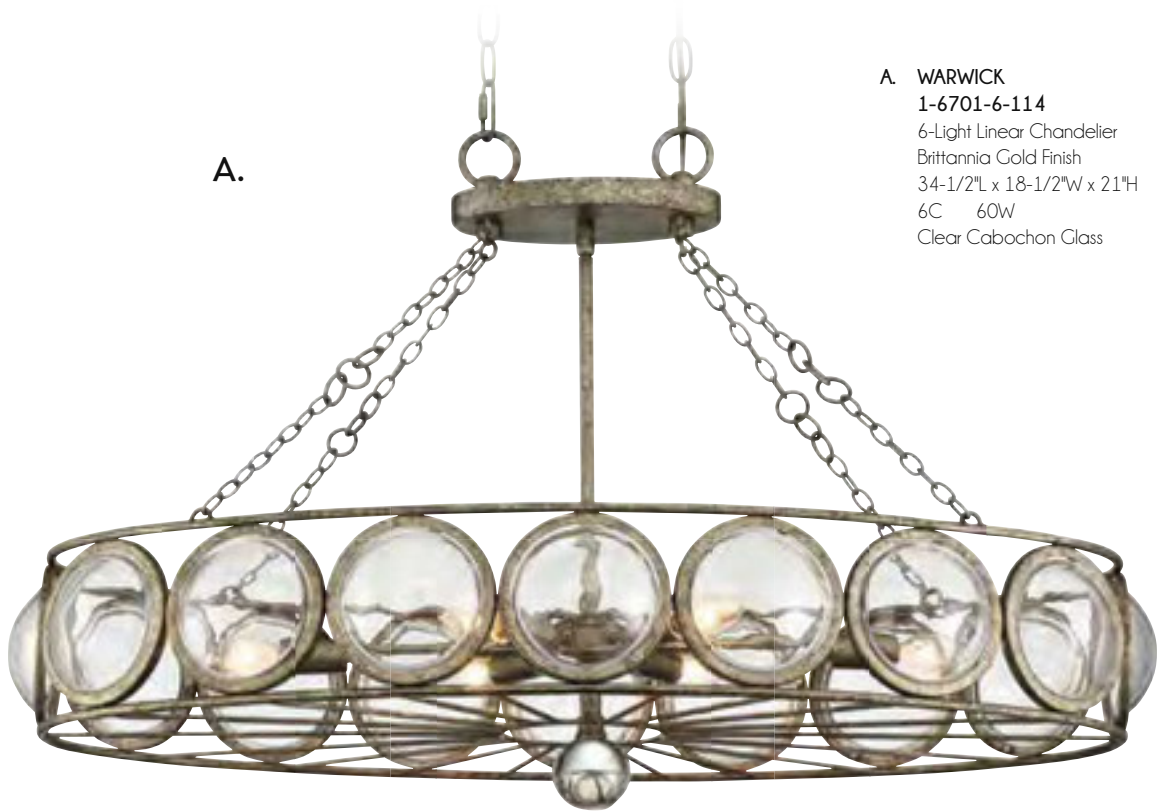

**D.

**Options: 7-EXT-BK Extension Rod - 12"

LINEAR LIGHTING

LINEAR LIGHTING

LINEAR LIGHTING

A.

A. **WARWICK**
1-6701-6-114
6-Light Linear Chandelier
Britannia Gold Finish
34-1/2"L x 18-1/2"W x 21"H
6C 60W
Clear Cabochon Class