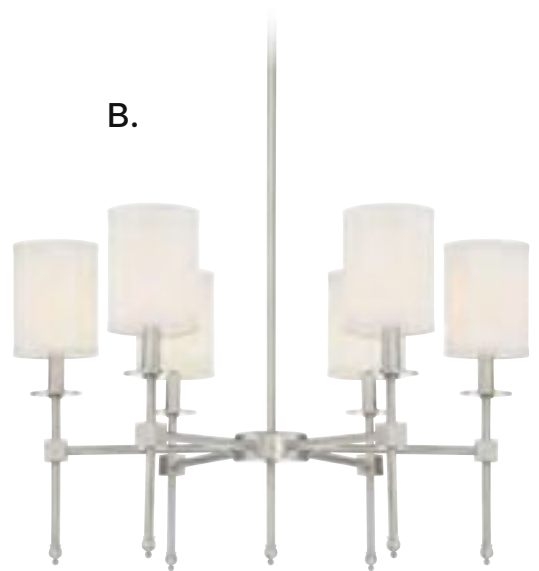

CHATHAM

TODAY'S CLASSIC STYLE

A.

B.

C.

D.

E.

Options: 7-EXT- Extension Rod - 9-1/2"