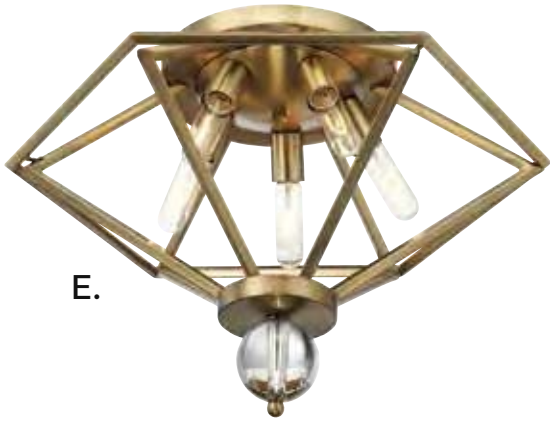

CEILING

E.

CEILING

E. TEKOA
6-682-5-322
5-Light Semi-Flush
Warm Brass Finish
23"W x 18"H
5E 60W

F. REGIS
6-2402-3-98
3-Light Semi-Flush
Pyrite Finish
16"W x 16-1/4"H
3C 60W
Clear Crystal
Metal Candle Covers

G. WARWICK
6-6702-3-114
3-Light Convertible
Semi-Flush/Pendant
Britannia Gold Finish
18"W x 18-1/2"H
3C 60W
Clear Cabochon Glass