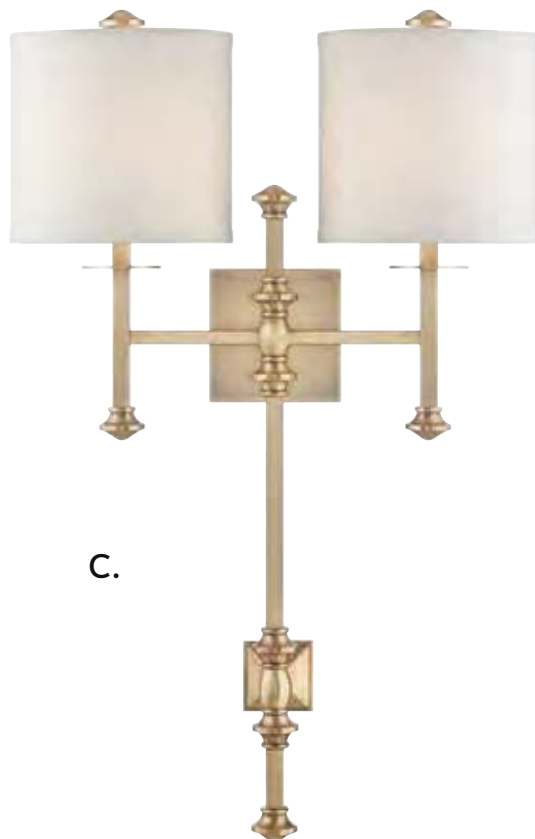

DEVON

- **A. 9-7141-2-SN**
  2-Light Wall Sconce
  Satin Nickel Finish
  18"W x 28-5/8"H x 5-1/2"E
  2C 60W
  White Shades
  Metal Candle Covers
- **B. 9-7140-1-SN**
  1-Light Sconce
  Satin Nickel Finish
  7-1/2"W x 26-1/2"H x 5-1/2"E
  1C 60W
  White Shade
  Metal Candle Cover
- **C. 9-7141-2-322**
  2-Light Wall Sconce
  Warm Brass Finish
  18"W x 28-5/8"H x 5-1/2"E
  2C 60W
  White Shades
  Metal Candle Covers
- **D. 9-7140-1-322**
  1-Light Sconce
  Warm Brass Finish
  7-1/2"W x 26-1/2"H x 5-1/2"E
  1C 60W
  White Shade
  Metal Candle Cover

A.

C.