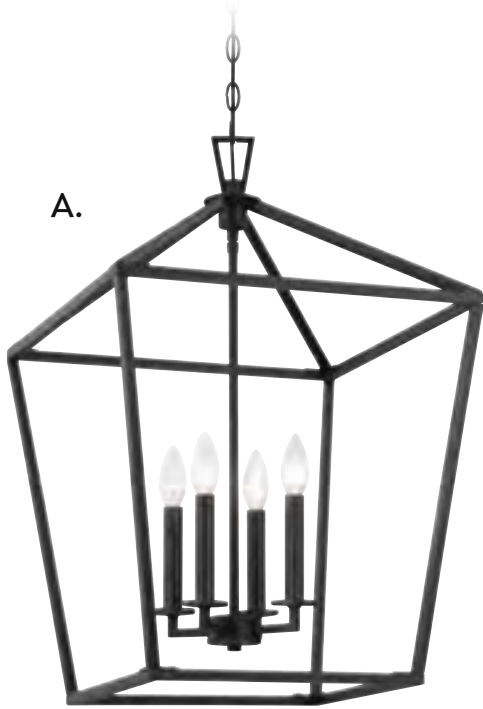

TOWNSEND

PENDANTS / LANTERNS