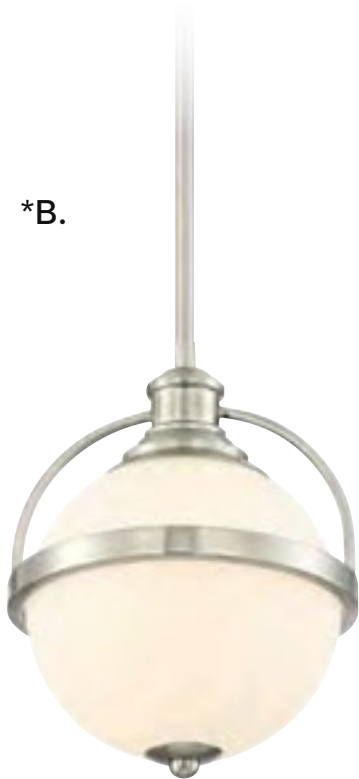

WESTBOURNE

ORB

*A.

*B.

A. 7-3100-1-322
1-Light Mini-Pendant
Warm Brass Finish
8"W x 11-1/2"H
Adj H 11-1/2" - 43"
1E 60W
90° Swivel
White Opal Glass

B. 7-3100-1-SN
1-Light Mini-Pendant
Satin Nickel Finish
8"W x 11-1/2"H
Adj H 11-1/2" - 43"
1E 60W
90° Swivel
White Opal Glass

*Options: 7-EXT- Extension Rod - 9-1/2"