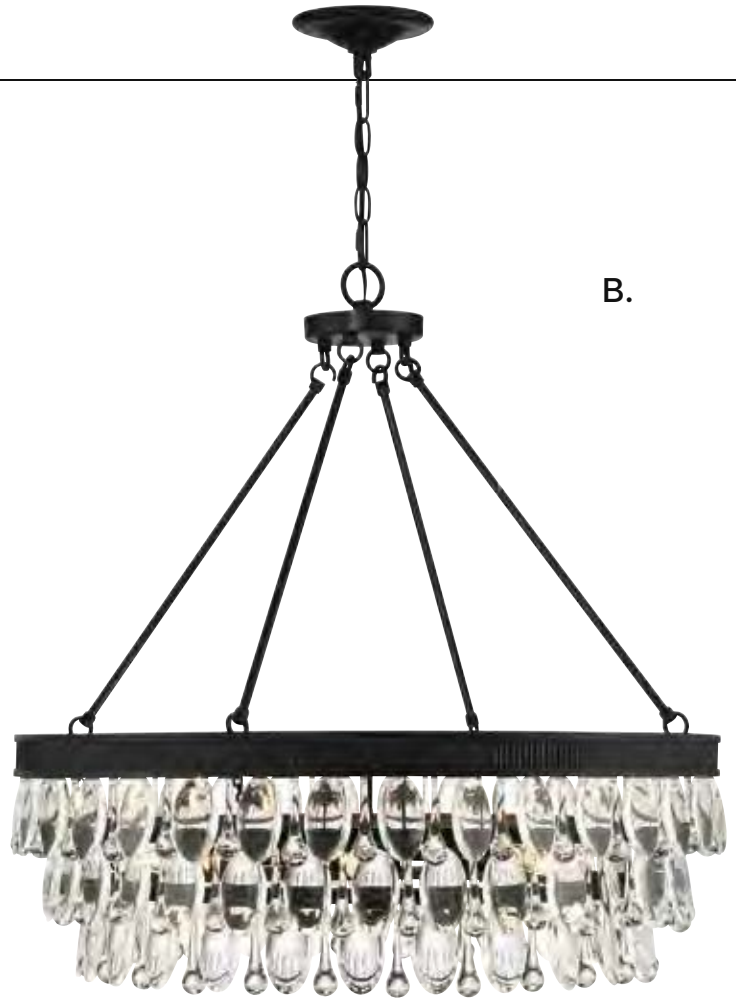

WINDHAM

RENAISSANCE GUILD