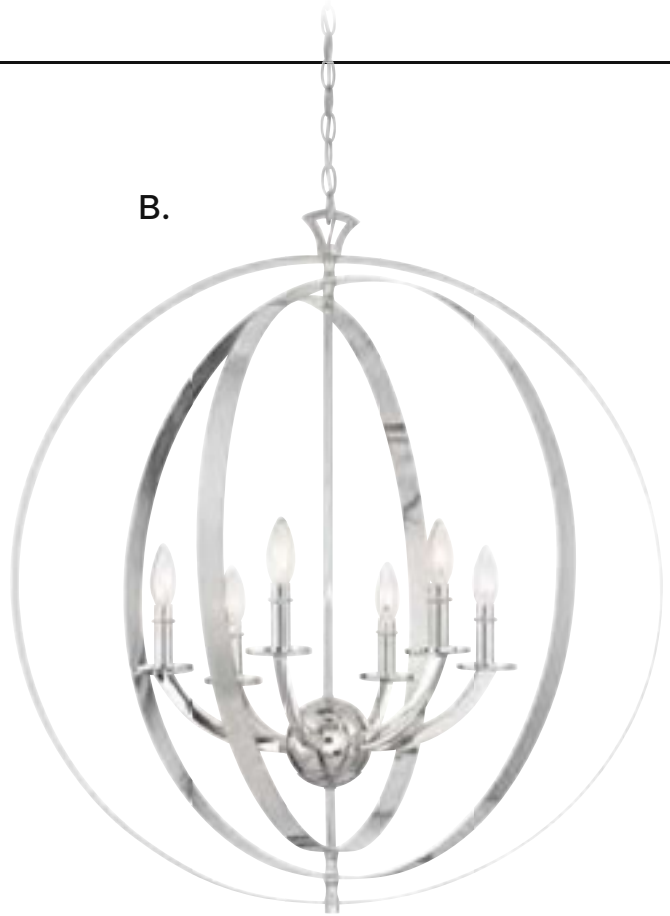

DUMONT

ORBES

A.

B.

C.

- A. **7-204-6-322**
6-Light Pendant
Warm Brass Finish
32"W x 35-3/4"H
6C 60W
Metal Candle Covers
- B. **7-204-6-109**
6-Light Pendant
Polished Nickel Finish
32"W x 35-3/4"H
6C 60W
Metal Candle Covers
- B. **7-204-6-44**
6-Light Pendant
Classic Bronze Finish
32"W x 35-3/4"H
6C 60W
Metal Candle Covers