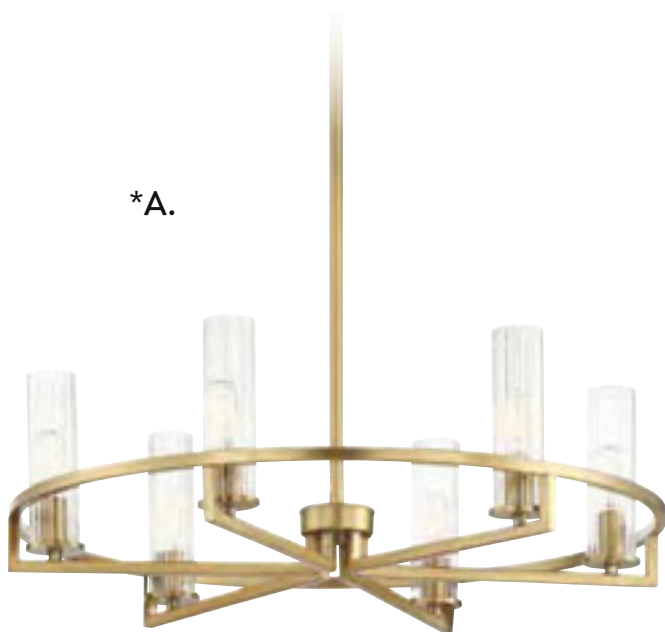

A.

B.

- | | | | | | |
|-----------------------|------------------------|-----------------------|-----------------------|------------------------|------------------------|
| A. 9-0601-1-SN | B. 9-0601-1-322 | C. 1-0602-6-SN | D. 7-0600-6-SN | E. 1-0602-6-322 | F. 7-0600-6-322 |
| 1-Light Sconce | 1-Light Sconce | 6-Light Linear | 6-Light Pendant | 6-Light Linear | 6-Light Pendant |
| Satin Nickel Finish | Warm Brass Finish | Chandelier | Satin Nickel Finish | Chandelier | Warm Brass Finish |
| 6-1/2"W x 12-1/4"H | 6-1/2"W x 12-1/4"H | Satin Nickel Finish | 28"W x 28"H | Warm Brass Finish | 28"W x 28"H |
| x 4-3/4"E | x 4-3/4"E | 36"L x 8"W x 21"H | 6C 60W | 36"L x 8"W x 21"H | 6C 60W |
| 1E 60W | 1E 60W | 6E 60W | Clear Beveled Glass | 6E 60W | Clear Beveled Glass |
| Clear Beveled Glass | Clear Beveled Glass | Clear Beveled Glass | Metal Candle Covers | Clear Beveled Glass | Metal Candle Covers |
| Metal Candle Cover | Metal Candle Cover | Metal Candle Covers | | Metal Candle Covers | |

*A.

A. **1-806-6-322**
6-Light Chandelier
Warm Brass Finish
26"W x 8"H
Adj H 8" - 59"
6C 60W
30° Swivel
Clear Ribbed Glass
Metal Candle Covers

B. **1-807-8-322**
8-Light Chandelier
Warm Brass Finish
31"W x 8"H
Adj H 8" - 59"
8C 60W
30° Swivel
Clear Ribbed Glass
Metal Candle Covers