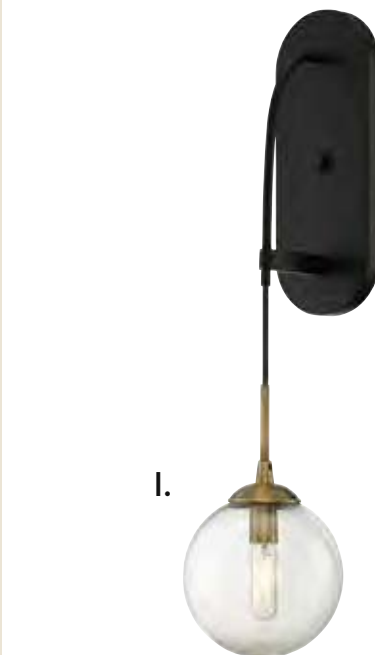

I.

WALL LIGHTING