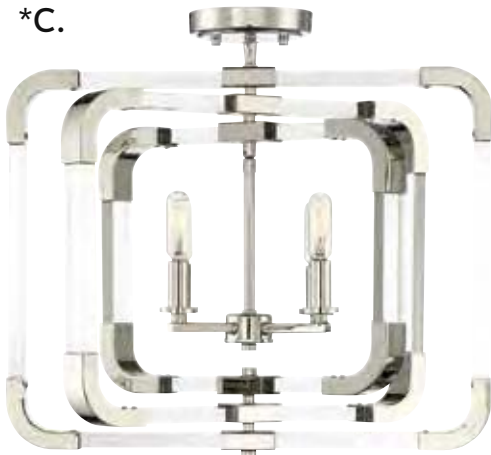

CEILING

CEILING

A.

B.

*C.

*D.

A. ROSENDAL
6-258-2-307
2-Light Semi-Flush
Silver Sparkle Finish
16"W x 16"H
2E 60W
Champagne Fabric Shade

B. REDMOND
6-2152-4-67
16" Flush Mount
Matte Black w/ Polished
Chrome Accents Finish
16"W x 12-1/2"H
4E 60W
Clear Ribbed Glass

C. ROTTERDAM
6-1662-4-109
4-Light Convertible Semi-Flush/Pendant
Polished Nickel Finish
20"W x 18"H
Adj H 18" - 75"
4C 60W
30° Swivel
Optic Acrylic
Metal Candle Covers

D. ROTTERDAM
6-1662-4-322
4-Light Convertible Semi-Flush/Pendant
Warm Brass Finish
20"W x 18"H
Adj H 18" - 75"
4C 60W
30° Swivel
Optic Acrylic
Metal Candle Covers

*The arms of the Semi-Flush are adjustable and can rotate into different positions.