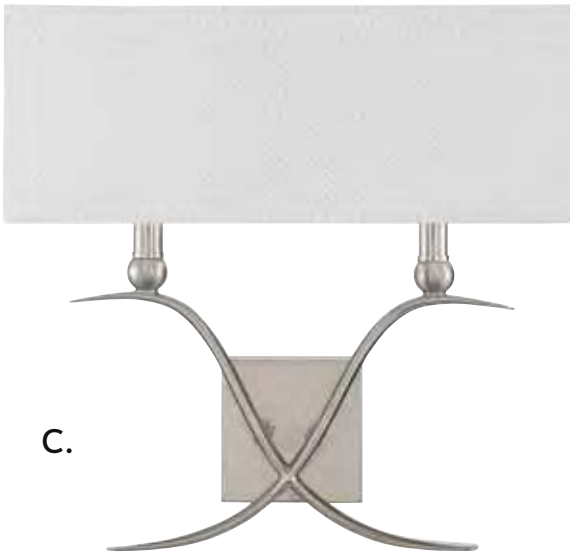

G. 9-0700-1-44
1-Light Sconce
Classic Bronze Finish
7"W x 15"H x 9"E
1C 60W
White Linen Shade
Metal Candle Cover

PAYTON

WALL LIGHTING

A.

B.

C.

D.

A. 9-800-2-44
2-Light Sconce
Classic Bronze Finish
16"W x 15-1/2"H x 6"E
2C 60W
White Linen Shade
Metal Candle Covers