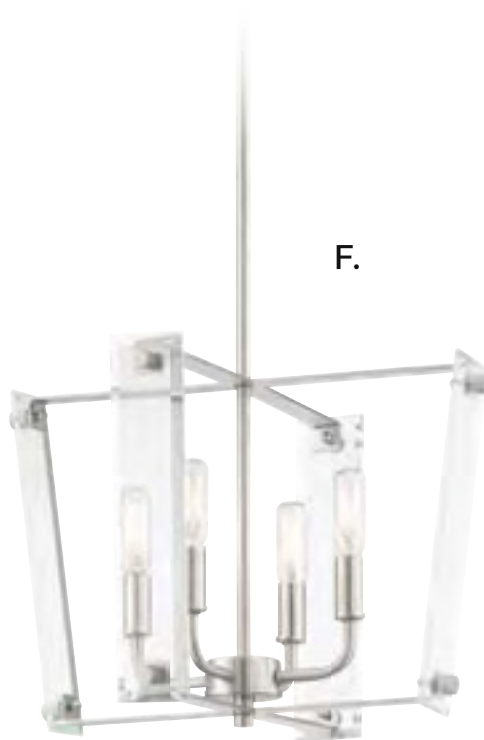

EVERETT

D.

E.

- D. **7-7111-4-322**
4-Light Pendant
Warm Brass Finish
16"W x 11"H
Adj H 11"- 68"
4C 60W
30° Swivel
Clear Beveled Glass
Metal Candle Covers

F.

- E. **7-7111-4-89**
4-Light Pendant
Matte Black Finish
16"W x 11"H
Adj H 11"- 68"
4C 60W
30° Swivel
Clear Beveled Glass
Metal Candle Covers
- F. **7-7111-4-SN**
4-Light Pendant
Satin Nickel Finish
16"W x 11"H
Adj H 11"- 68"
4C 60W
30° Swivel
Clear Beveled Glass
Metal Candle Covers