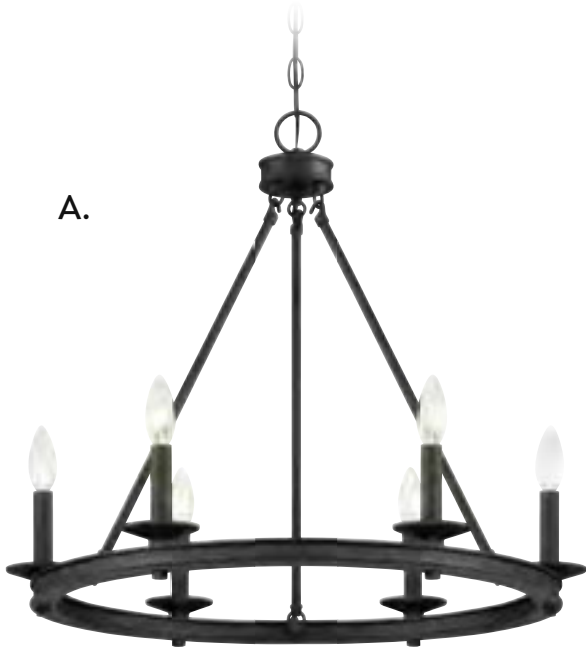

B. 1-307-6-109

6-Light Chandelier
Polished Nickel Finish
25"W x 23"H
6C 60W
Metal Candle Covers

C. 1-307-6-322

6-Light Chandelier
Warm Brass Finish
25"W x 23"H
6C 60W
Metal Candle Covers

D. 1-307-6-SN

6-Light Chandelier
Satin Nickel Finish
25"W x 23"H
6C 60W
Metal Candle Covers

E. 1-307-6-44

6-Light Chandelier
Classic Bronze Finish
25"W x 23"H
6C 60W
Metal Candle Covers

MIDDLETON

TODAY'S CLASSIC STYLE

A.

B.

C.

D.