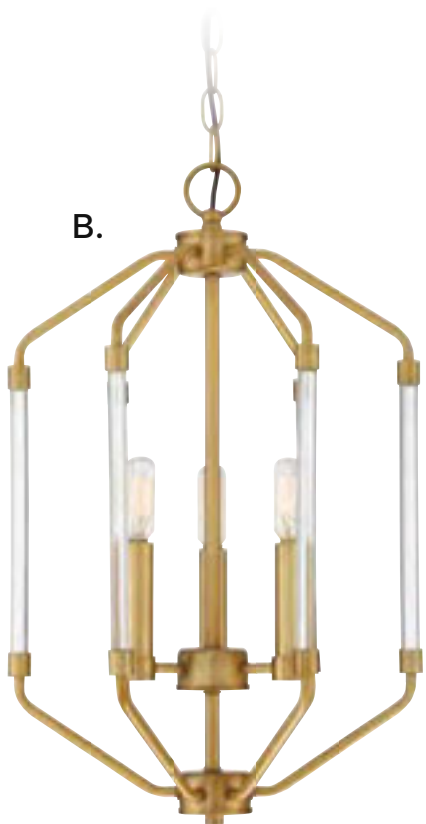

Options: 7-EXT- Extension Rod - 9-1/2"

REED

PENDANTS / LANTERNS

A.

B.

A. 3-201-3-109
3-Light Pendant
Polished Nickel Finish
14"W x 22"H
3C 60W
Optic Acrylic
Metal Candle Covers

B. 3-201-3-322
3-Light Pendant
Warm Brass Finish
14"W x 22"H
3C 60W
Optic Acrylic
Metal Candle Covers