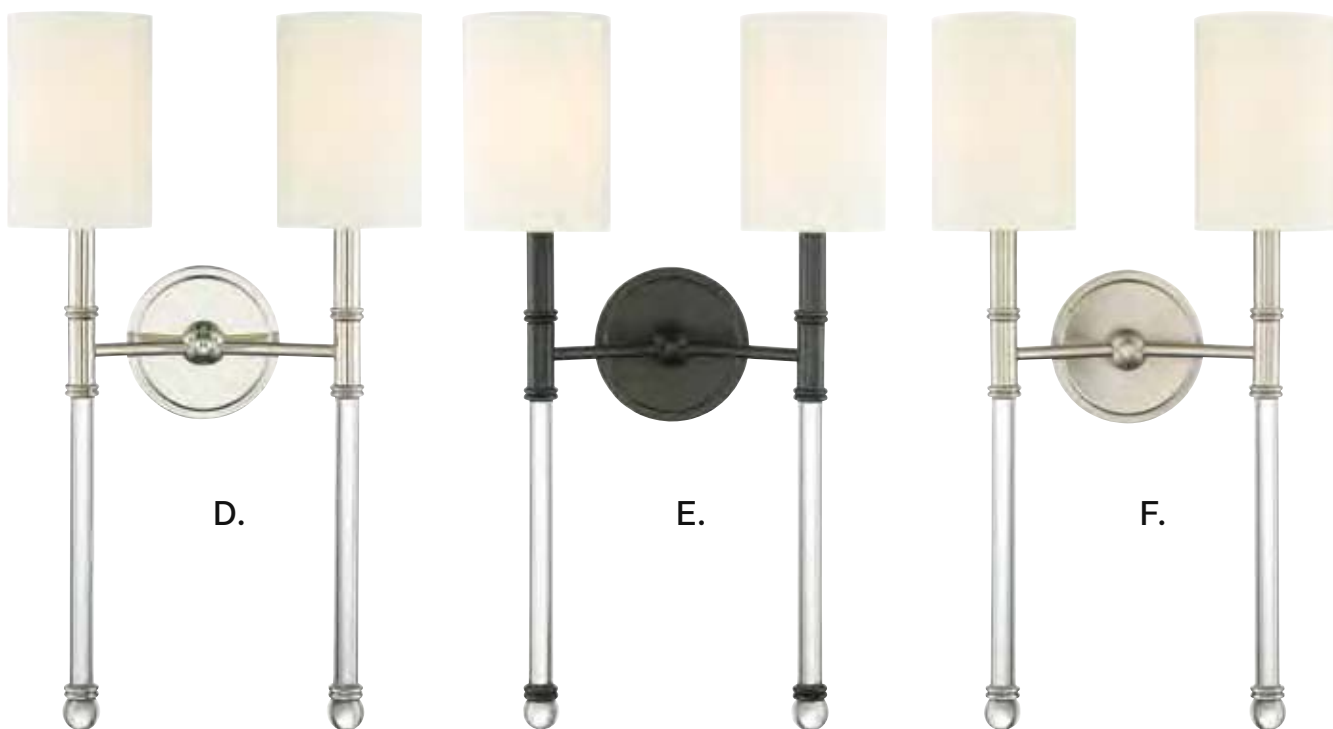

FREEMONT

WALL LIGHTING