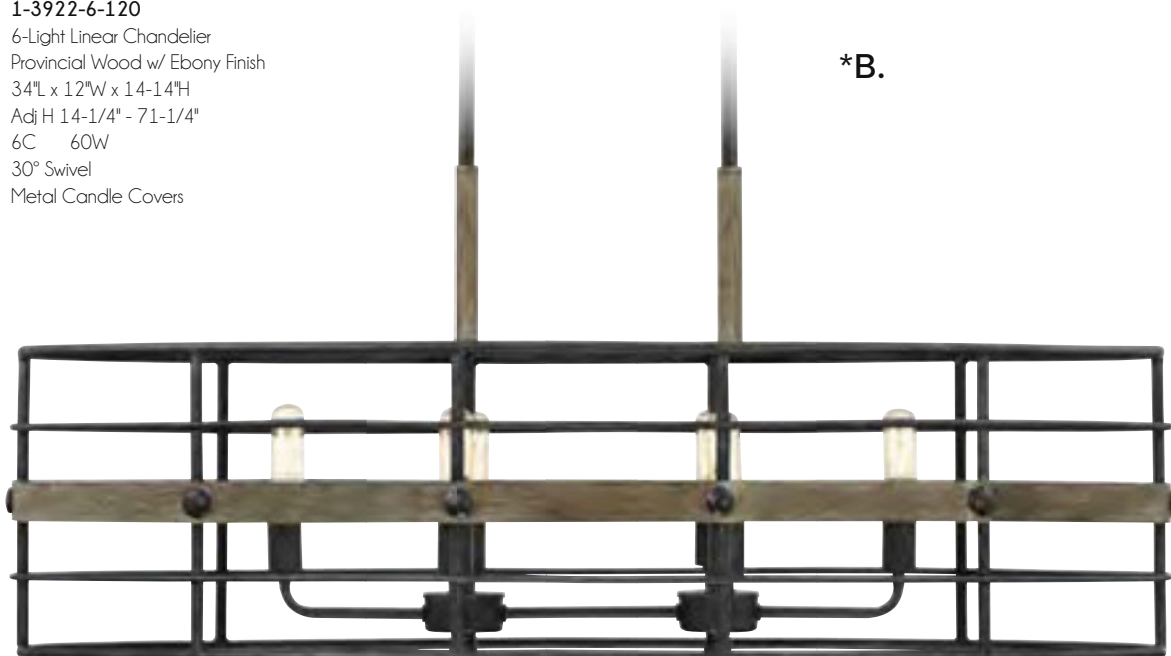

34"L x 12"W x 14-14"H

Adj H 14-1/4" - 71-1/4"

6C 60W

30° Swivel

Metal Candle Covers

*B.

*Options: 7-EXT-BK Extension Rod - 9-1/2"

LINEAR LIGHTING