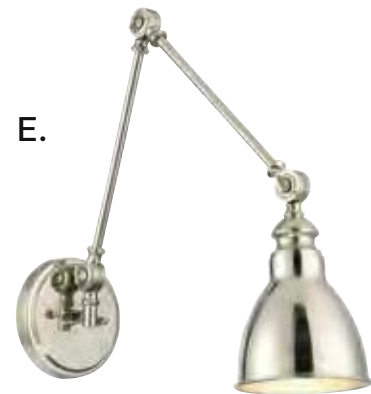

DAKOTA

WALL LIGHTING

Hardwire *only*.

A. 9-960-1-89

1-Light Adjustable Sconce
Matte Black Finish
5-1/2"W x 17"H x 13"E
Adj E 13" - 33-3/4"
1E 60W
150° Swivel

B. 9-960-1-13

1-Light Adjustable Sconce
English Bronze Finish
5-1/2"W x 17"H x 13"E
Adj E 13" - 33-3/4"
1E 60W
150° Swivel

C. 9-960-1-322

1-Light Adjustable Sconce
Warm Brass Finish
5-1/2"W x 17"H x 13"E
Adj E 13" - 33-3/4"
1E 60W
150° Swivel

D. 9-960-1-SN

1-Light Adjustable Sconce
Satin Nickel Finish
5-1/2"W x 17"H x 13"E
Adj E 13" - 33-3/4"
1E 60W
150° Swivel

E. 9-960-1-109

1-Light Adjustable Sconce
Polished Nickel Finish
5-1/2"W x 17"H x 13"E
Adj E 13" - 33-3/4"
1E 60W
150° Swivel