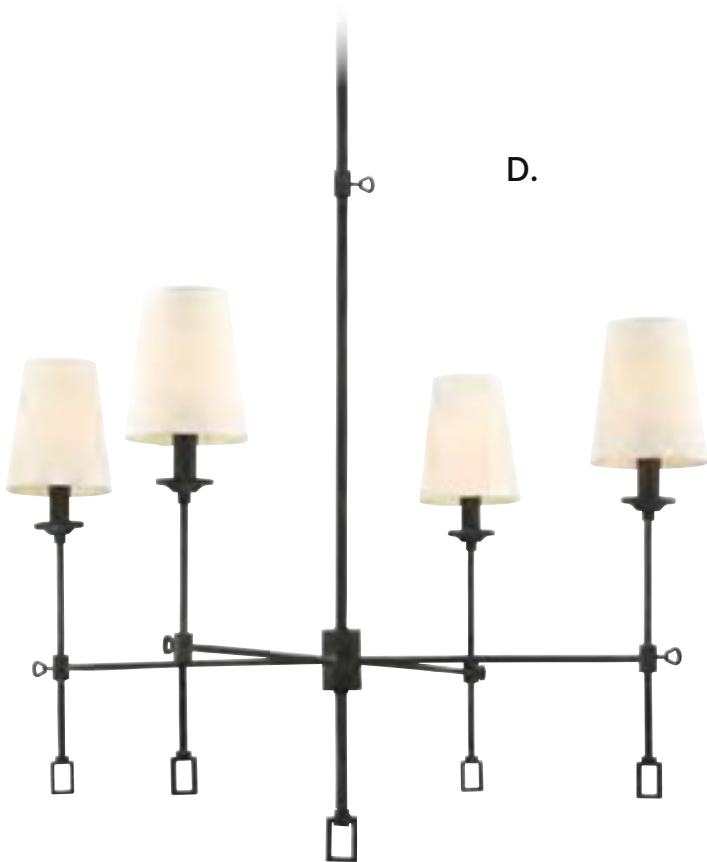

D. 1-9000-4-88
 4-Light Chandelier
 Oxidized Black Finish
 30"W x 27"H
 Adj H 27" - 84"
 4C 60W
 30° Swivel
 Soft White Fabric Shades
 Metal Candle Covers

LORAINNE

NEO-TRADITIONAL

C.

D.

Options: 7-EXT-88 Extension Rod - 9-1/2"