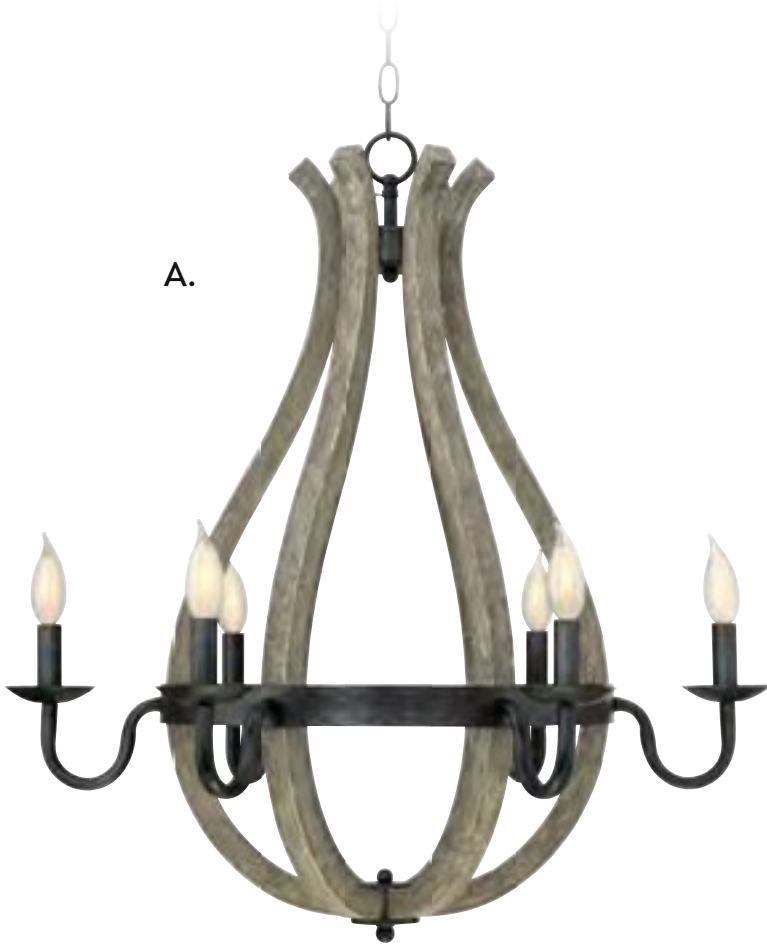

CARROLTON

FRENCH COUNTRY

A.