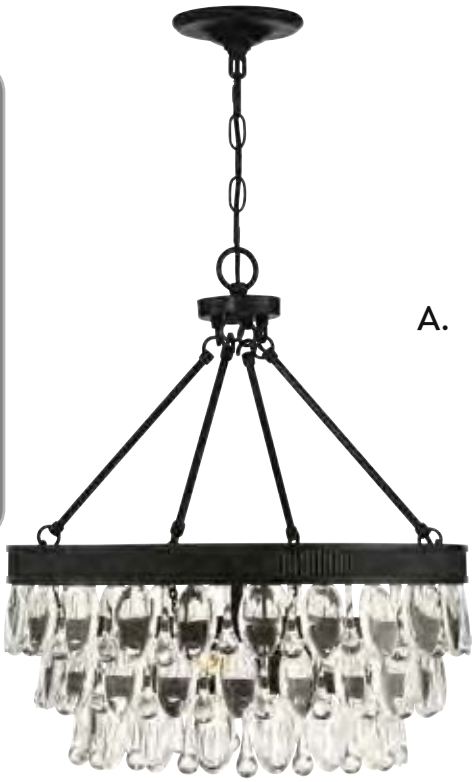

WINDHAM

RENAISSANCE GUILD