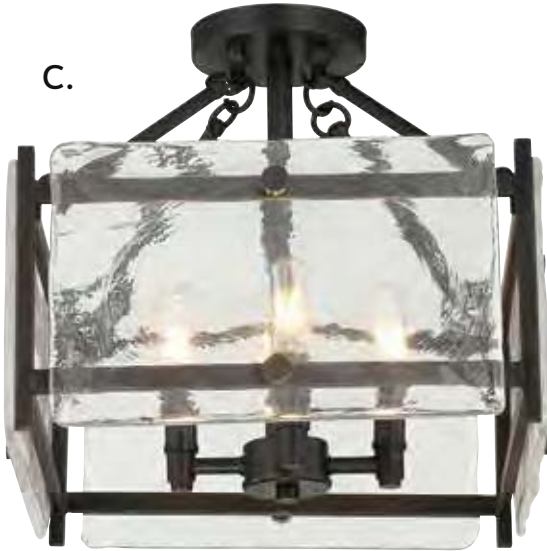

D.

E.

BRIAN THOMAS
COLLECTION

A. 1-3043-5-13
5-Light Linear Chandelier
English Bronze Finish
45-1/8"L x 7"W x 30-1/4"H
5E 60W
Clear Water Piastra Glass

B. 9-3045-1-13
1-Light Sconce
English Bronze Finish
8"W x 11"H x 4-1/4"E
1C 60W
Clear Water Piastra Glass
Metal Candle Cover