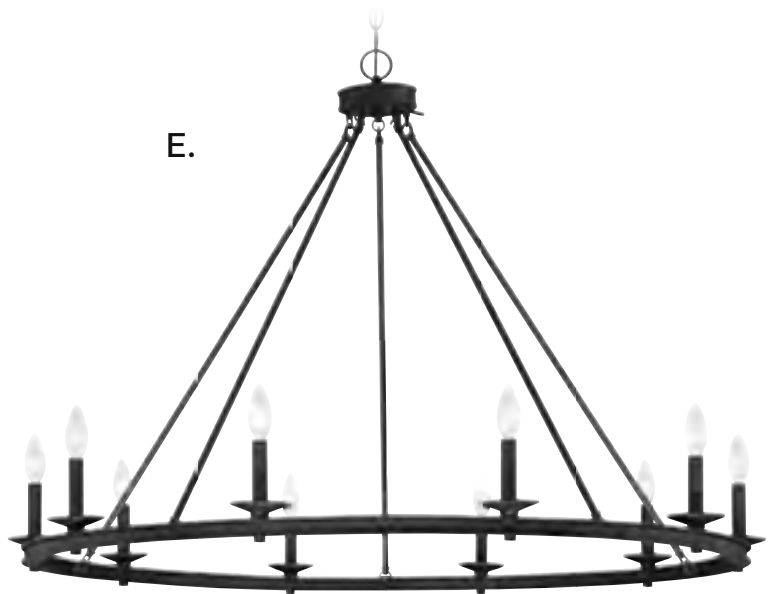

C. 1-308-8-322
8-Light Chandelier
Warm Brass Finish
33"W x 25"H
8C 60W
Metal Candle Covers

D. 1-308-8-SN
8-Light Chandelier
Satin Nickel Finish
33"W x 25"H
8C 60W
Metal Candle Covers

E. 1-308-8-44
8-Light Chandelier
Classic Bronze Finish
33"W x 25"H
8C 60W
Metal Candle Covers

MIDDLETON

TODAY'S CLASSIC STYLE

A.

B.

C.

MIDDLETON

TODAY'S CLASSIC STYLE

D.

E.

A. 1-310-10-89
10-Light Chandelier
Matte Black Finish
45"W x 32-1/4"H
10C 60W
Metal Candle Covers

B. 1-310-10-322
10-Light Chandelier
Warm Brass Finish
45"W x 32-1/4"H
10C 60W
Metal Candle Covers

C. 1-310-10-109
10-Light Chandelier
Polished Nickel Finish
45"W x 32-1/4"H
10C 60W
Metal Candle Covers