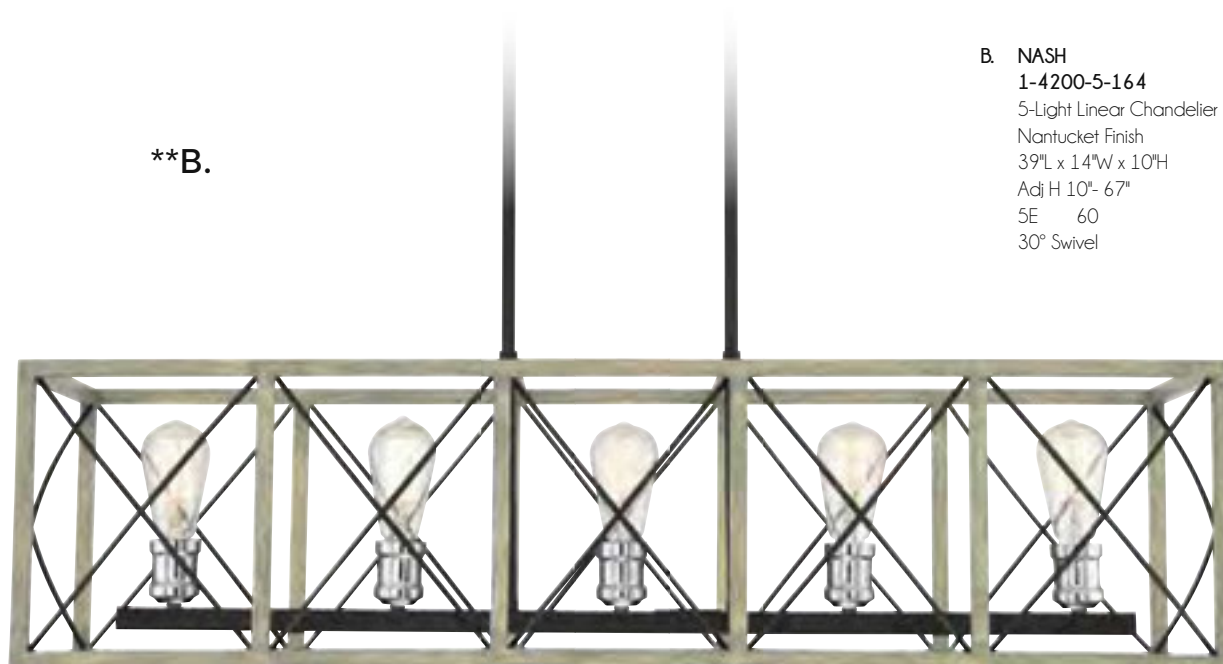

1. **B. NASH**
   1-4200-5-164
   5-Light Linear Chandelier
   Nantucket Finish
   39"L x 14"W x 10"H
   Adj H 10" - 67"
   5E 60
   30° Swivel

**B.

**Options: 7-EXT-BK Extension Rod - 9-1/2"