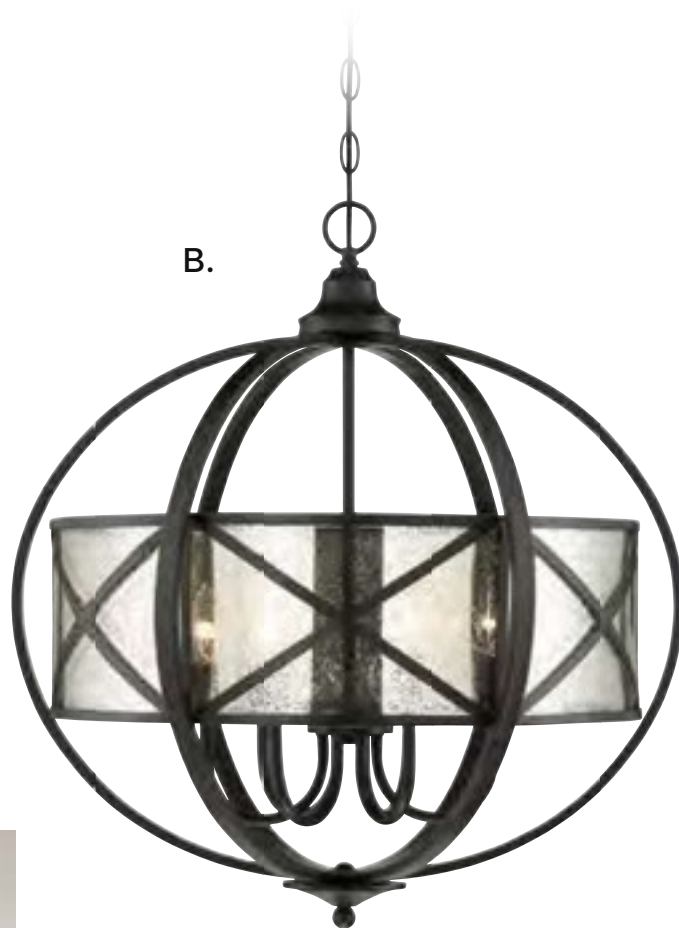

HOLLAND

A. 7-13001-3-13
3-Light Pendant
English Bronze Finish
19"W x 21"H
3C 60W
Dark Antique Mercury Glass
Metal Candle Covers

B. 7-13000-6-13
6-Light Pendant
English Bronze Finish
24"W x 26"H
6C 60W
Dark Antique Mercury Glass
Metal Candle Covers