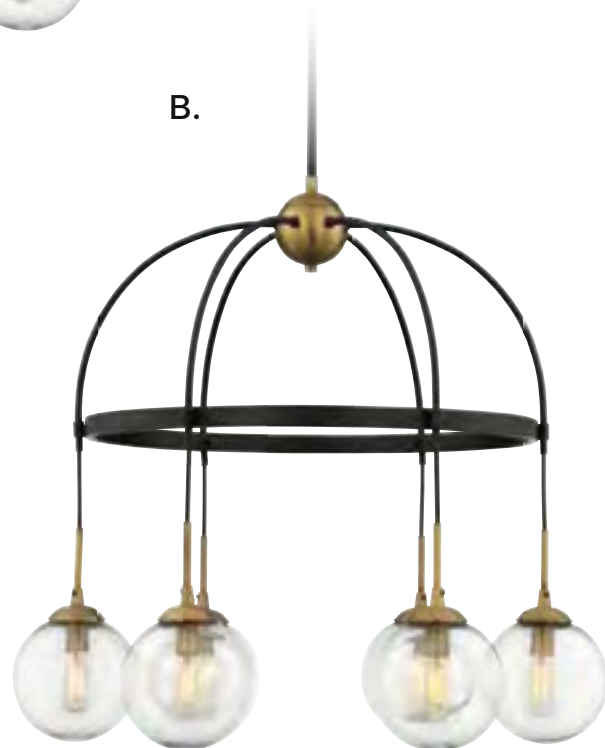

MID-CENTURY

*Options: 7-EXT- Extension Rod - 9-1/2"

The arms of the **Chandeliers are adjustable and can rotate into different positions

LYRIQUE

MID-CENTURY

A. 1-7000-6-77

Adjustable 6-Light Chandelier
Bronze w/ Brass Accents Finish
21-3/4"W x 7"H
Adj H 7" - 61"
6C 60W
30° Swivel

Adjustable 6-Light Chandelier
Polished Nickel Finish
21-3/4"W x 7"H
Adj H 7" - 61"
6C 60W
30° Swivel

FULTON

MID-CENTURY

A. **1-5004-9-79**
9-Light Chandelier
English Bronze & Warm Brass Finish
33"W x 36-3/4"H
Adj H 36-3/4" - 90-3/4"
9C 60W
30° Swivel
Clear Glass

B. **1-5002-6-79**
6-Light Chandelier
English Bronze & Warm Brass Finish
27"W x 30"H
Adj H 30" - 84"
6C 60W
30° Swivel
Clear Glass

FULTON

MID-CENTURY

Options: 7-EXTLG-13 Extension Rod - 12"

Source, Page 455