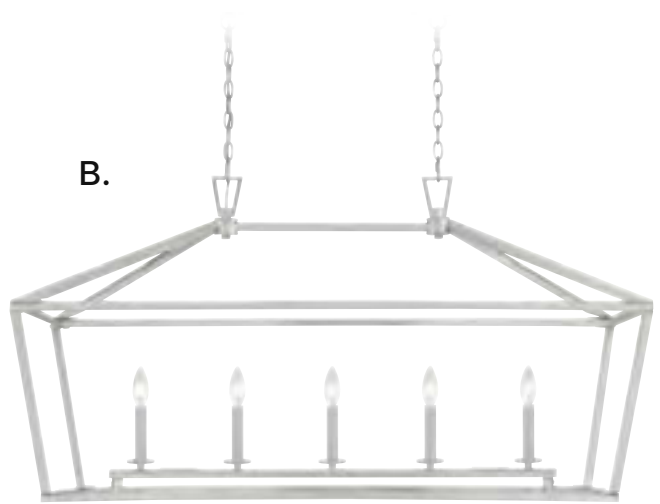

TOWNSEND

LINEAR LIGHTING

A.

B.

C.

D.

E.