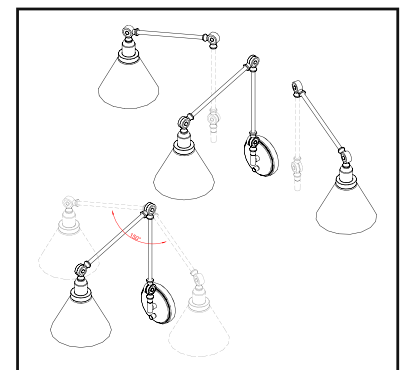

J.

Switch, comes with **Cord & Plug** and **Hardwire**.

F. 9-9131CP-1-13
1-Light Adjustable Sconce
English Bronze Finish
7-1/2"W x 17"H x 14"E
Adj E 14" - 34-1/2"
1E 60W
150° Swivel
Clear Glass

G. 9-9131CP-1-322
1-Light Adjustable Sconce
Warm Brass Finish
7-1/2"W x 17"H x 14"E
Adj E 14" - 34-1/2"
1E 60W
150° Swivel
Clear Glass