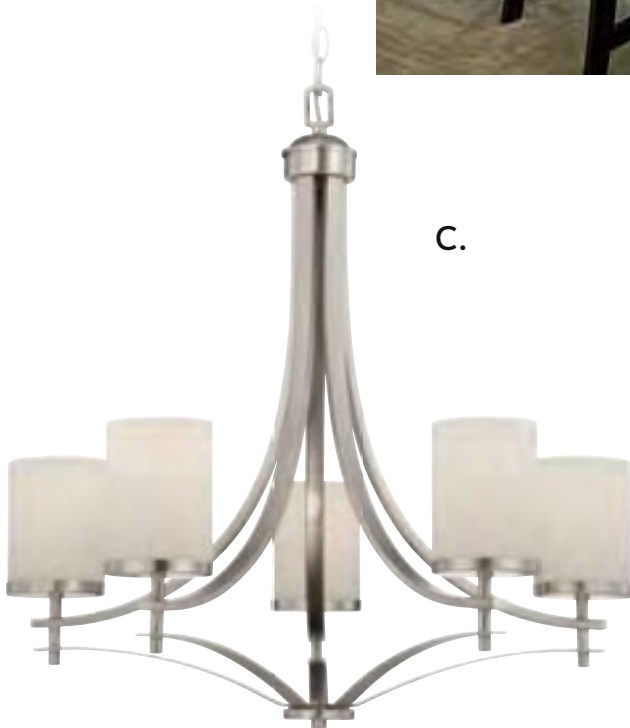

COLTON

C. 1-330-5-SN
5-Light Chandelier
Satin Nickel Finish
26"W x 26"H
5E 60W
White Opal Glass

D. 1-331-9-SN
9-Light Chandelier
Satin Nickel Finish
32-3/8"W x 33"H
9E 60W
White Opal Glass

MAIN STREET

C.

D.