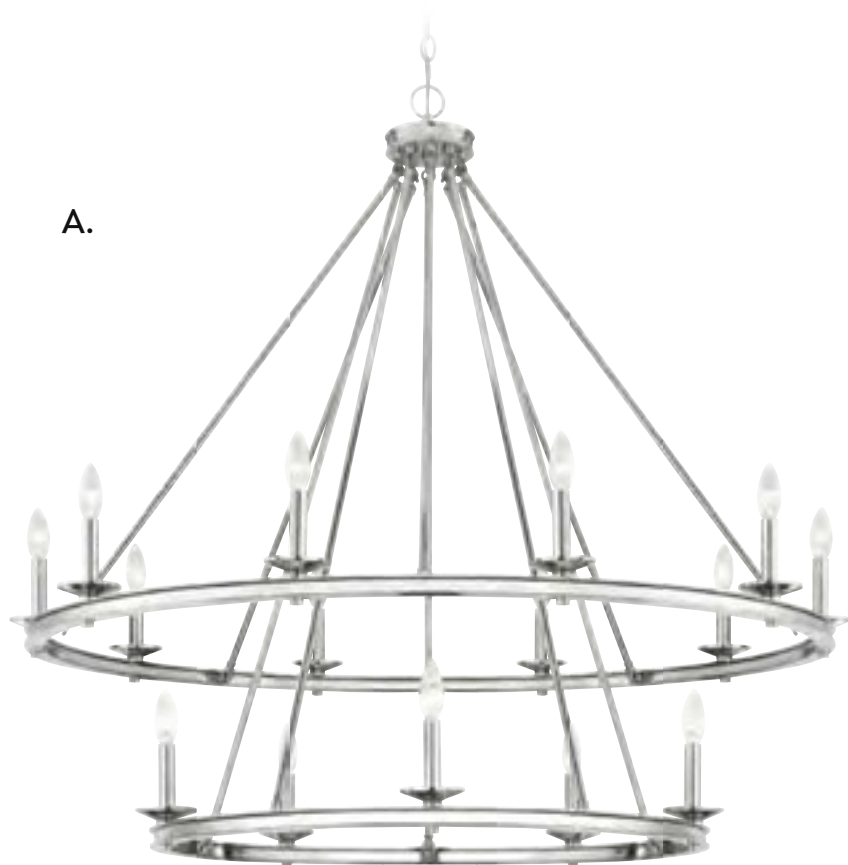

D. 1-310-10-SN
10-Light Chandelier
Satin Nickel Finish
45"W x 32-1/4"H
10C 60W
Metal Candle Covers

E. 1-310-10-44
10-Light Chandelier
Classic Bronze Finish
45"W x 32-1/4"H
10C 60W
Metal Candle Covers

MIDDLETON

TODAY'S CLASSIC STYLE

MIDDLETON

TODAY'S CLASSIC STYLE

A.

A. 1-312-15-89
15-Light Chandelier
Matte Black Finish
45"W x 42"H
15C 60W
Metal Candle Covers

MIDDLETON

TODAY'S CLASSIC STYLE

A.