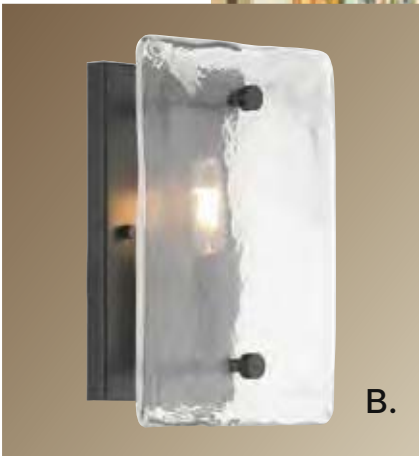

GLENWOOD

NEO-TRADITIONAL