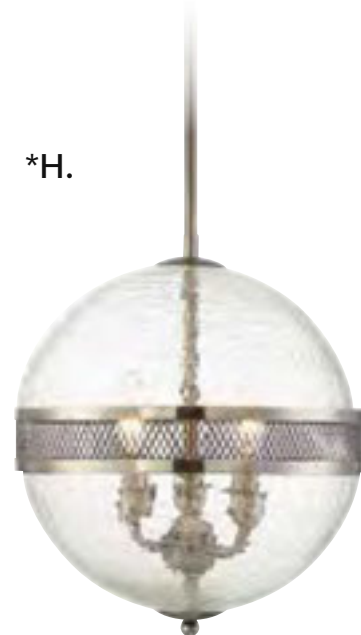

STIRLING

*E.

**F.

**G.

*H.

E. 7-200-3-322

3-Light Pendant
Warm Brass Finish
12"W x 13"H
Adj H 13"H - 70"
3C 60W
30° Swivel
Crackled Glass
Metal Candle Covers

F. 7-201-4-57

4-Light Pendant
Polished Pewter Finish
19-7/8"W x 21-3/4"H
Adj H 21-3/4" - 78-3/4"
4C 60W
30° Swivel
Crackled Glass
Metal Candle Covers

G. 7-201-4-322

4-Light Pendant
Warm Brass Finish
19-7/8"W x 21-3/4"H
Adj H 21-3/4" - 78-3/4"
4C 60W
30° Swivel
Crackled Glass
Metal Candle Covers

H. 7-200-3-57

3-Light Pendant
Polished Pewter Finish
12"W x 13"H
Adj H 13"H - 70"
3C 60W
30° Swivel
Crackled Glass
Metal Candle Covers

**Options: 7-EXTLG- Extension Rod - 12"