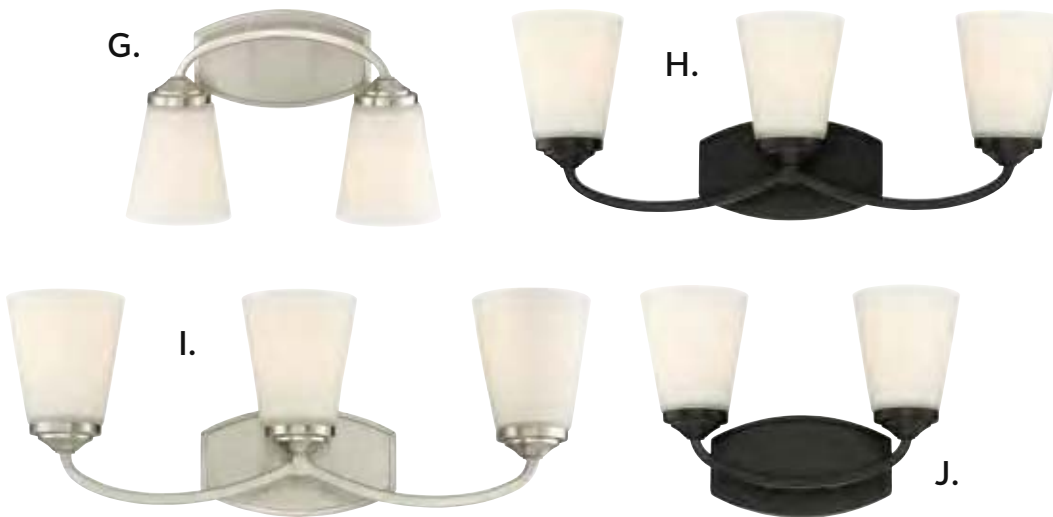

D.

E.

F.

Fixtures may be mounted as either **Uplight** or **Downlight**.

JORDAN

Fixtures may be mounted as either **Uplight** or **Downlight**.

- G. 8-9070-2-SN**
2-Light Bath Bar
Satin Nickel Finish
13-1/2"W x 9-1/4"H x 5-3/4"E
2E 60W
White Etched Glass
- H. 8-9070-3-13**
3-Light Bath Bar
English Bronze Finish
22-3/4"W x 9-1/4"H x 5-3/4"E
3E 60W
White Etched Glass
- I. 8-9070-3-SN**
3-Light Bath Bar
Satin Nickel Finish
22-3/4"W x 9-1/4"H x 5-3/4"E
3E 60W
White Etched Glass
- J. 8-9070-2-13**
2-Light Bath Bar
English Bronze Finish
13-1/2"W x 9-1/4"H x 5-3/4"E
2E 60W
White Etched Glass