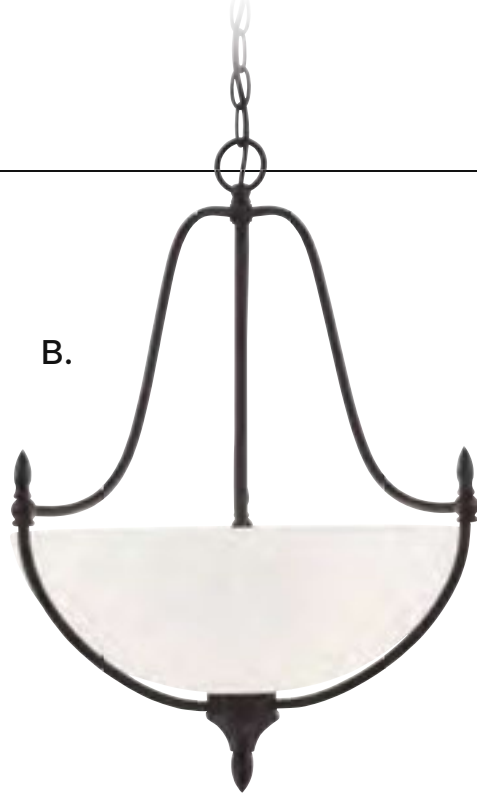

B.

A. 1-1000-3-13
3-Light Chandelier
English Bronze Finish
18-1/2"W x 15"H
3E 60W
White Glass

B. 7-1004-3-13
3-Light Pendant
English Bronze Finish
18"W x 22"H
3E 60W
White Glass

C. 1-1008-5-13
5-Light Chandelier
English Bronze Finish
21"W x 27-1/2"H
5C 60W
White Candle Covers

D. 7-1003-3-13
3-Light Pendant
English Bronze Finish
16"W x 34"H
3E 60W
White Glass