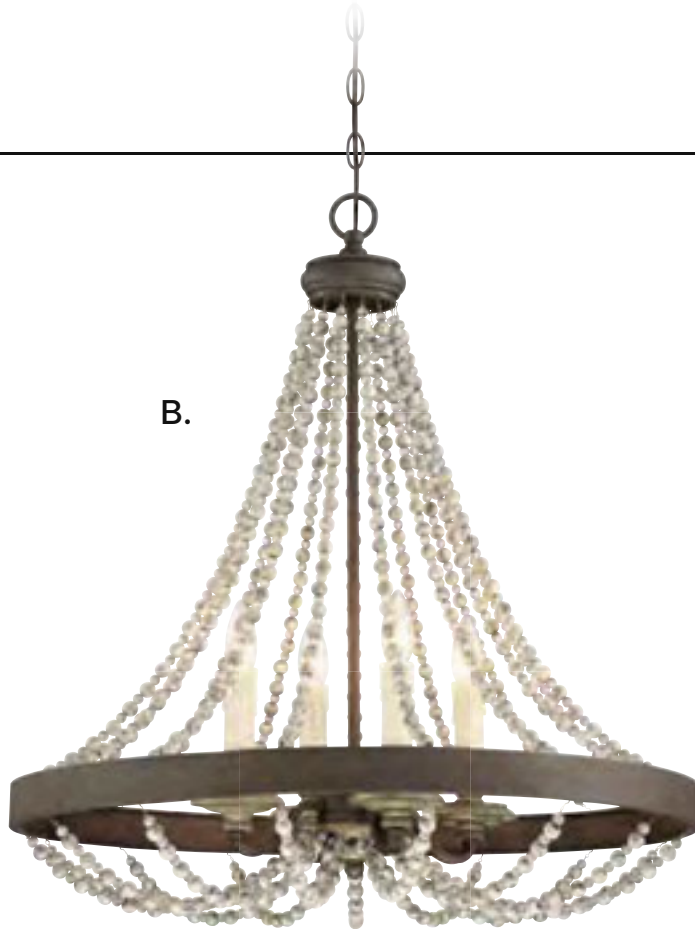

MALLORY

FRENCH COUNTRY

A.

B.

C.