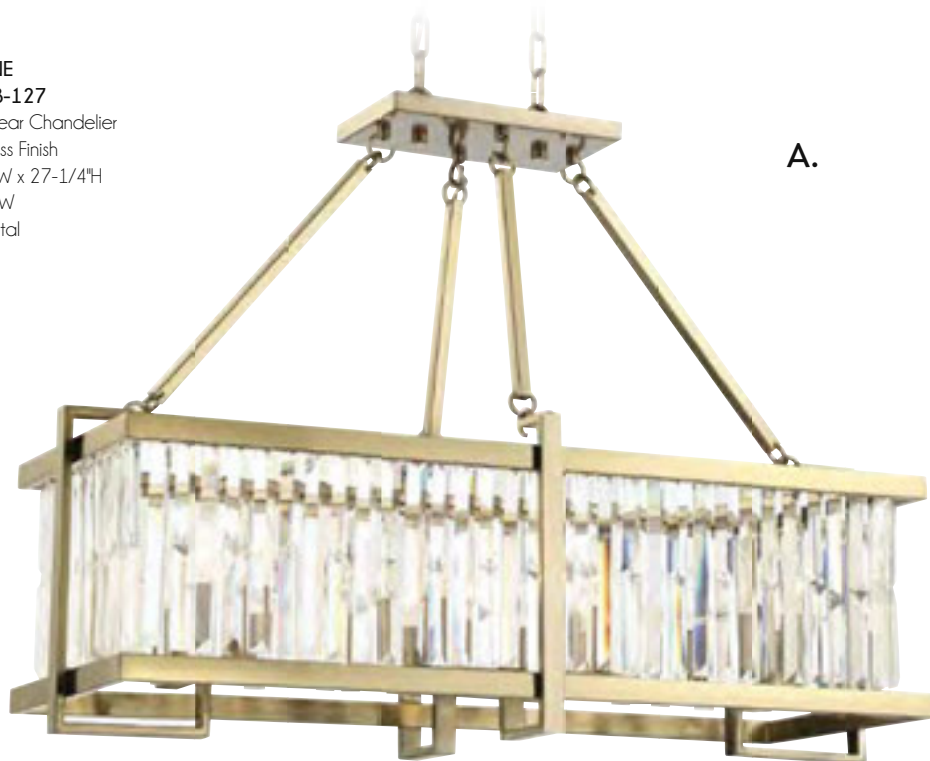

LINEAR LIGHTING

- A. COLOGNE
  1-2142-8-127
  8-Light Linear Chandelier
  Noble Brass Finish
  36"L x 14"W x 27-1/4"H
  5C 60W
  Clear Crystal

A.

- B. LIVORNO
  1-1847-8-127
  8-Light Linear Chandelier
  Noble Brass Finish
  36"L x 15"W x 15"H
  Adj H 15" - 72"
  8C 60W
  30° Swivel
  Clear Crystal