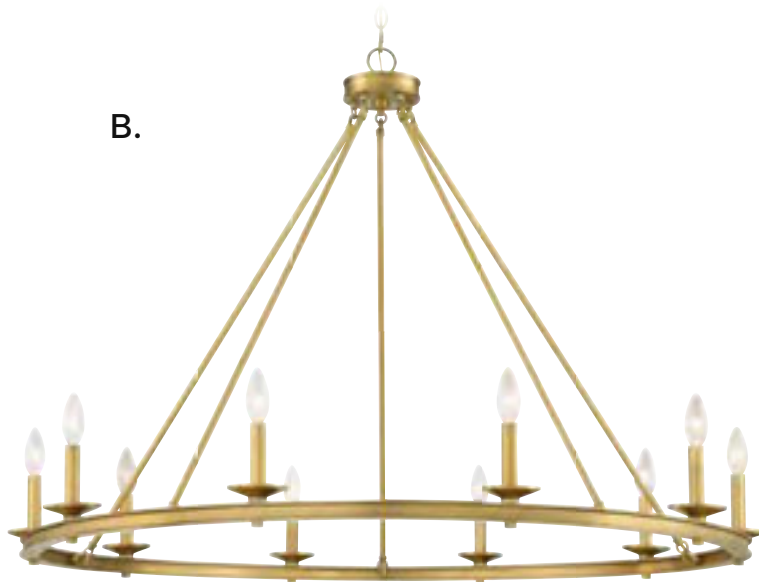

MIDDLETON

TODAY'S CLASSIC STYLE

A.

B.

C.