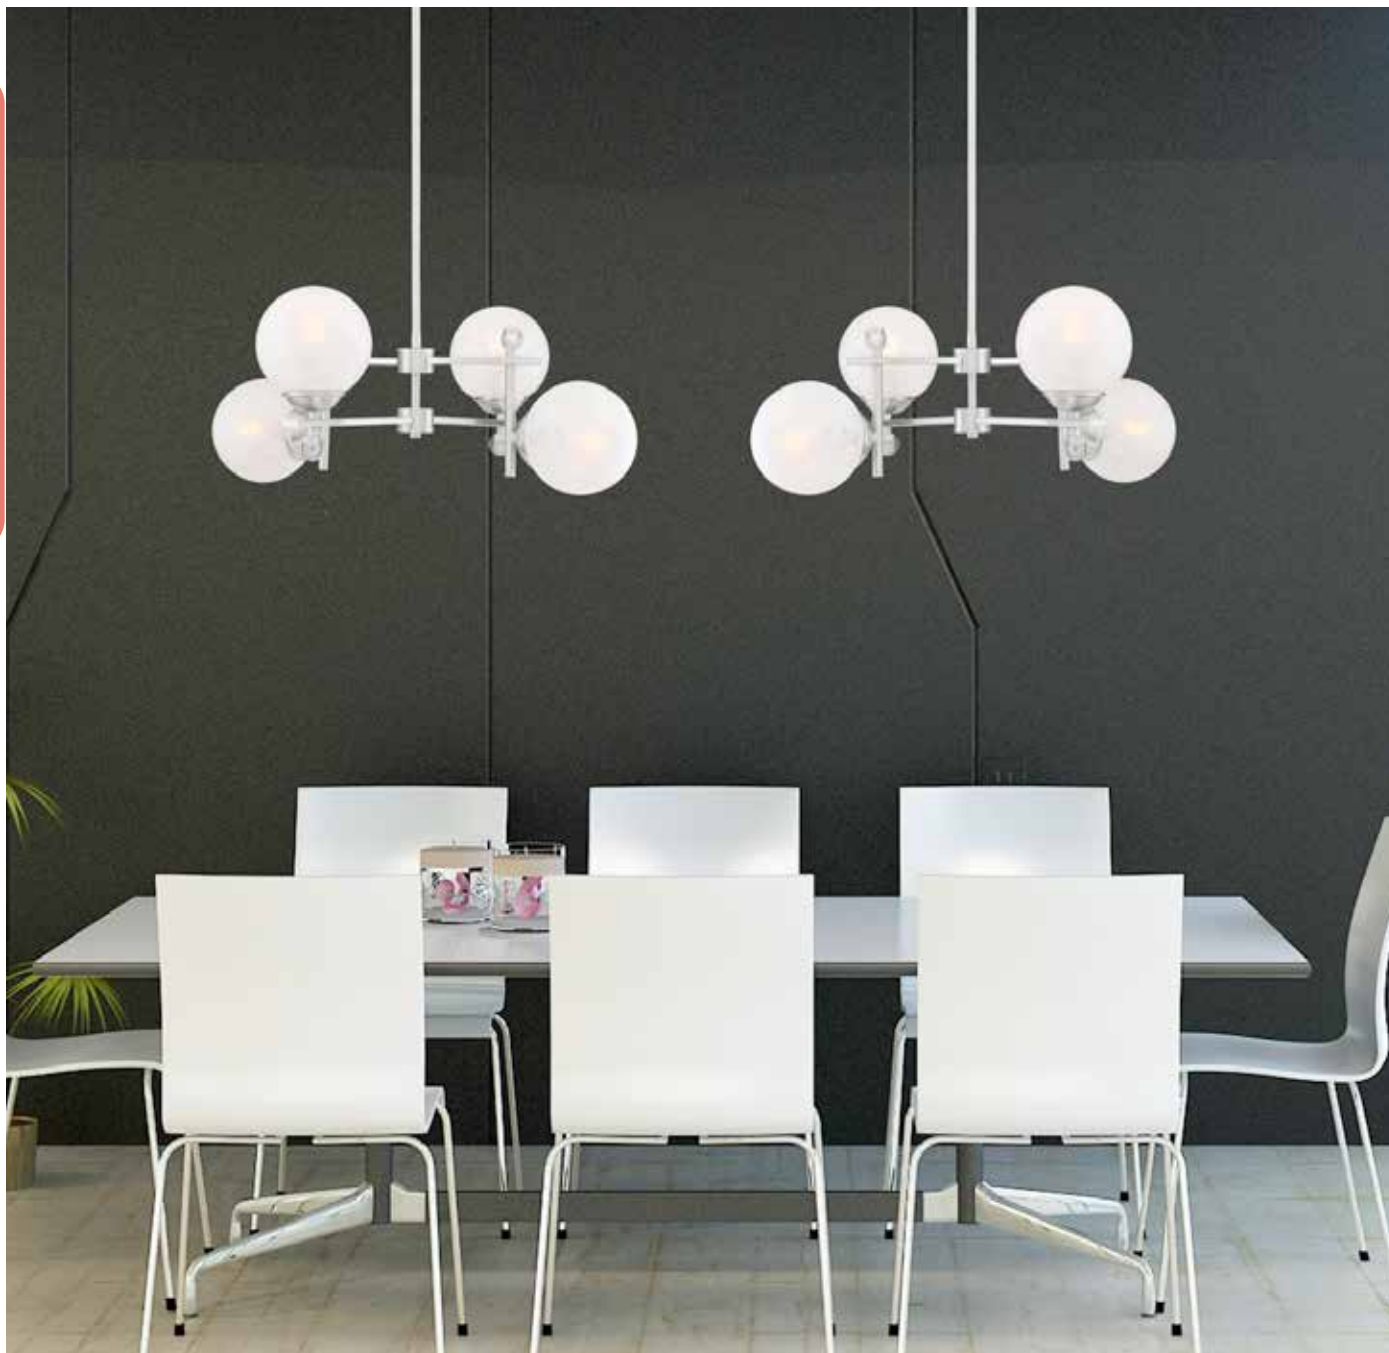

MEDINA

MID-CENTURY

Bath, Page 497

A. 9-4504-1-SN

1-Light Sconce
Satin Nickel Finish
6"W x 21"H x 7-1/2"E
1C 60W
White Strie Glass
K-9 Clear Crystal

B. 1-4501-4-SN

4-Light Chandelier
Satin Nickel Finish
26"W x 11"H
Adj H 11" - 68"
4C 60W
30° Swivel
White Strie Glass
K-9 Clear Crystal

C. 1-4503-6-SN

6-Light Linear Chandelier
Satin Nickel Finish
39"L x 17"W x 8-7/8"H
Adj H 8-7/8" - 65-7/8"
6C 60W
30° Swivel
White Strie Glass
K-9 Clear Crystal