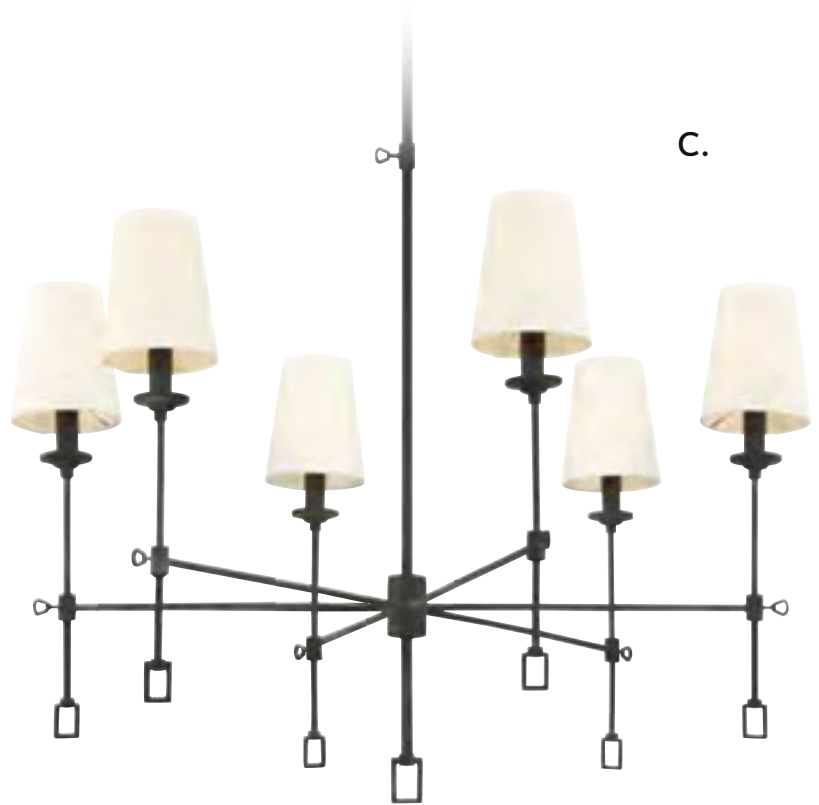

LORAINNE

NEO-TRADITIONAL

C.