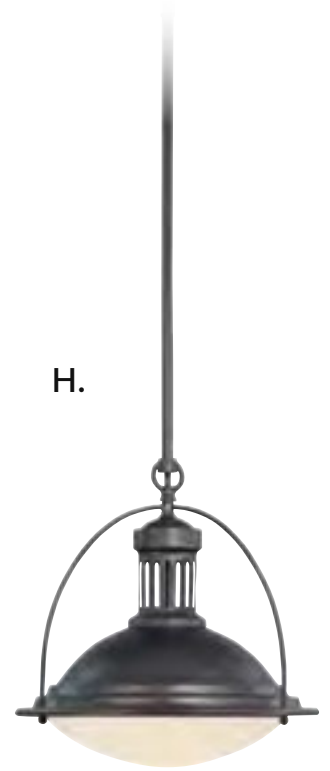

PENDANTS

E.

F.

G.

H.

E. 7-4132-1-109

1-Light Mini-Pendant
Polished Nickel Finish
7-1/2"W x 10-1/2"H
Adj H 10-1/2" - 42"
1E 60W
Clear Glass

F. 7-4132-1-13

1-Light Mini-Pendant
English Bronze Finish
7-1/2"W x 10-1/2"H
Adj H 10-1/2" - 42"
1E 60W
Clear Glass

G. STOWE

7-602-1-109
1-Light Pendant
Polished Nickel Finish
13"W x 14-1/2"H
Adj H 14-1/2" - 42"
1E 60W
White Opal Etched Glass

H. STOWE

7-602-1-13
1-Light Pendant
English Bronze Finish
13"W x 14-1/2"H
Adj H 14-1/2" - 42"
1E 60W
Cream Opal Etched Glass

Options: 7-EXT- Extension Rod - 9-1/2"