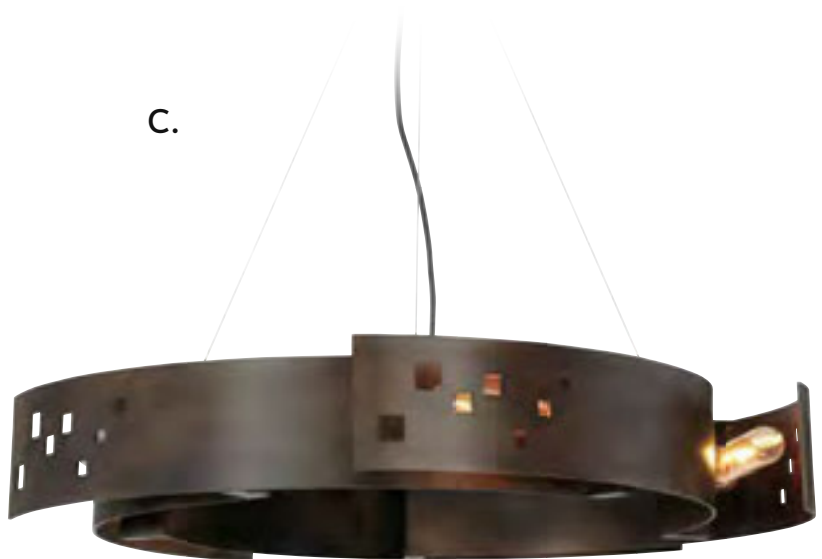

PENDANTS / LANTERNS

C.