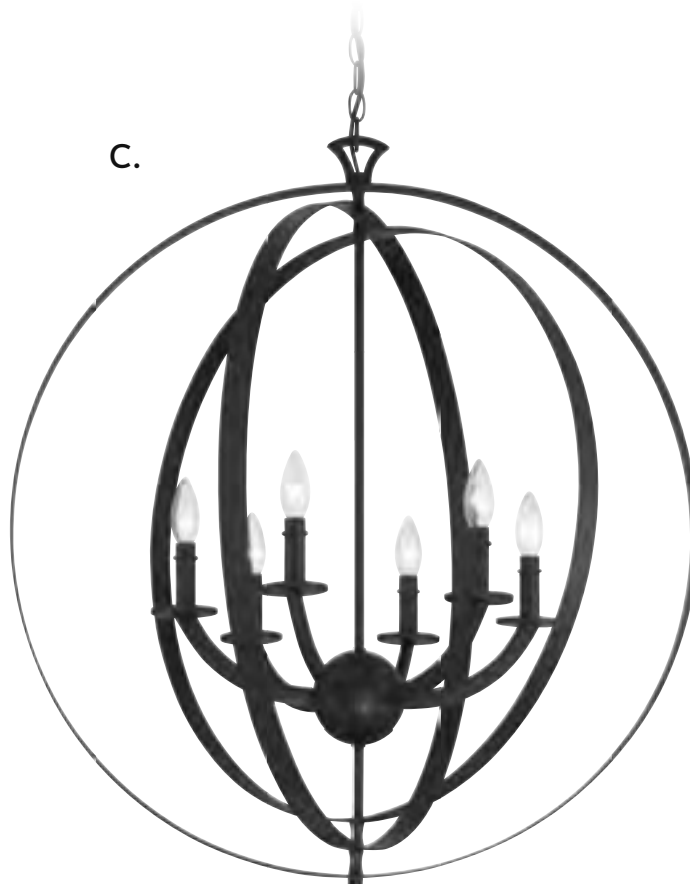

DUMONT

ORBES

A.

B.

C.

- A. **7-204-6-322**
6-Light Pendant
Warm Brass Finish
32"W x 35-3/4"H
6C 60W
Metal Candle Covers
- B. **7-204-6-109**
6-Light Pendant
Polished Nickel Finish
32"W x 35-3/4"H
6C 60W
Metal Candle Covers
- B. **7-204-6-44**
6-Light Pendant
Classic Bronze Finish
32"W x 35-3/4"H
6C 60W
Metal Candle Covers