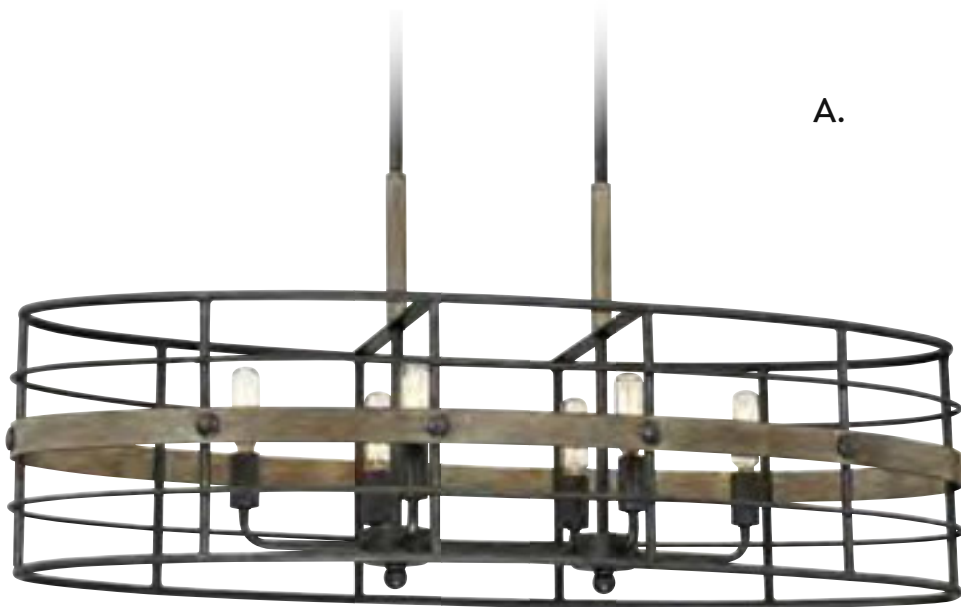

OAKHILL

INDUSTRIAL

Scence, Page 464

OAKHILL

INDUSTRIAL

A.

B.

A. 1-3922-6-120
6-Light Linear Chandelier
Provincial Wood w/ Ebony Finish
34"L x 12"W x 14-1/4"H
Adj H 14-1/4" - 71-1/4"
6C 60W
30° Swivel
Metal Candle Covers