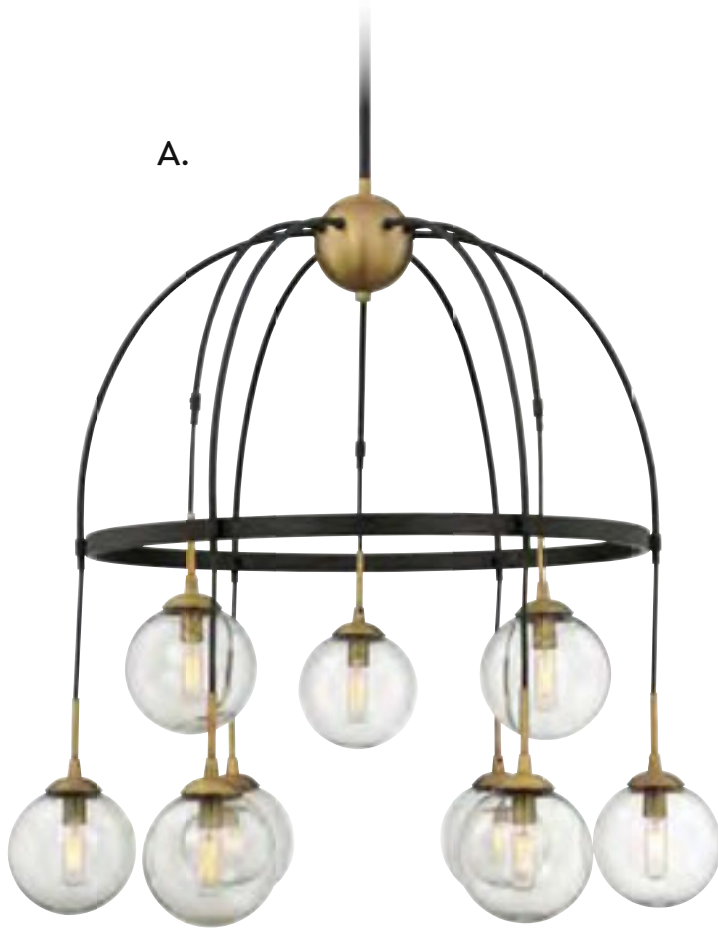

MID-CENTURY

*Options: 7-EXT- Extension Rod - 9-1/2"

The arms of the **Chandeliers are adjustable and can rotate into different positions

LYRIQUE

MID-CENTURY

A. 1-7000-6-77

Adjustable 6-Light Chandelier
Bronze w/ Brass Accents Finish
21-3/4"W x 7"H
Adj H 7" - 61"
6C 60W
30° Swivel

Adjustable 6-Light Chandelier
Polished Nickel Finish
21-3/4"W x 7"H
Adj H 7" - 61"
6C 60W
30° Swivel

FULTON

MID-CENTURY

A. **1-5004-9-79**
9-Light Chandelier
English Bronze & Warm Brass Finish
33"W x 36-3/4"H
Adj H 36-3/4" - 90-3/4"
9C 60W
30° Swivel
Clear Glass

B. **1-5002-6-79**
6-Light Chandelier
English Bronze & Warm Brass Finish
27"W x 30"H
Adj H 30" - 84"
6C 60W
30° Swivel
Clear Glass

FULTON

MID-CENTURY

Options: 7-EXTLG-13 Extension Rod - 12"

Source, Page 455