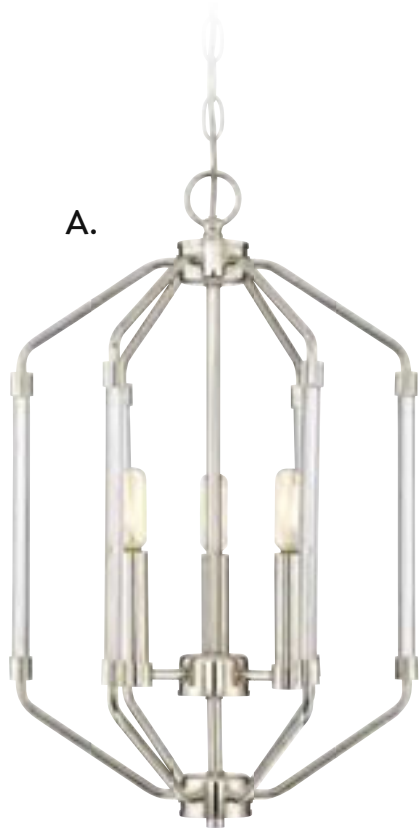

REED

PENDANTS / LANTERNS

A.