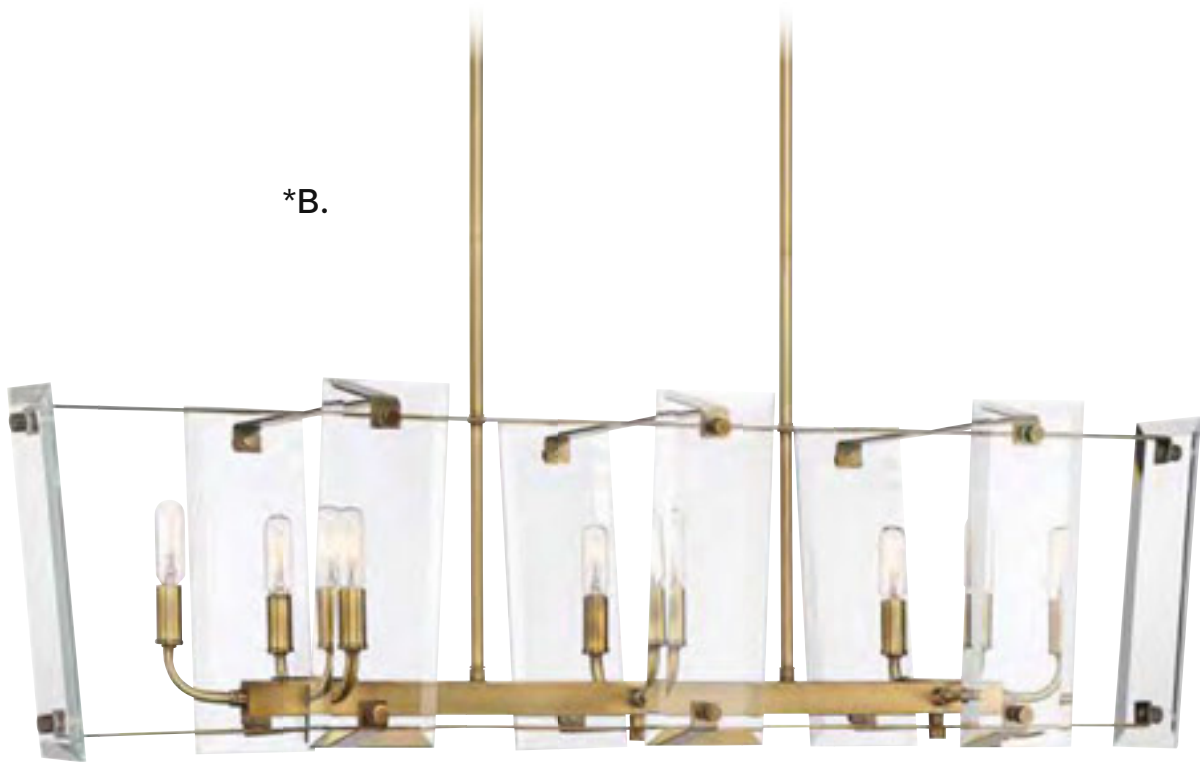

C. 1-326-3-44
 3-Light Linear Chandelier
 Classic Bronze Finish
 32"L x 12"W x 10-1/2"H
 Adj H 10-1/2" - 65-1/2"
 3E 60W
 30° Swivel

*Options: 7-EXT- Extension Rod - 9-1/2"

EVERETT

LINEAR LIGHTING

*A.

*B.

*Options: 7-EXT- Extension Rod - 9-1/2"