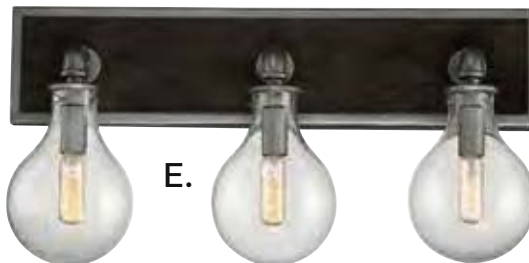

E. 8-6073-3-90
3-Light Bath Bar
Galvanized Metal Finish
21-1/4"W x 10-3/4"H x 6"E
3C 60W
Clear Seeded Glass