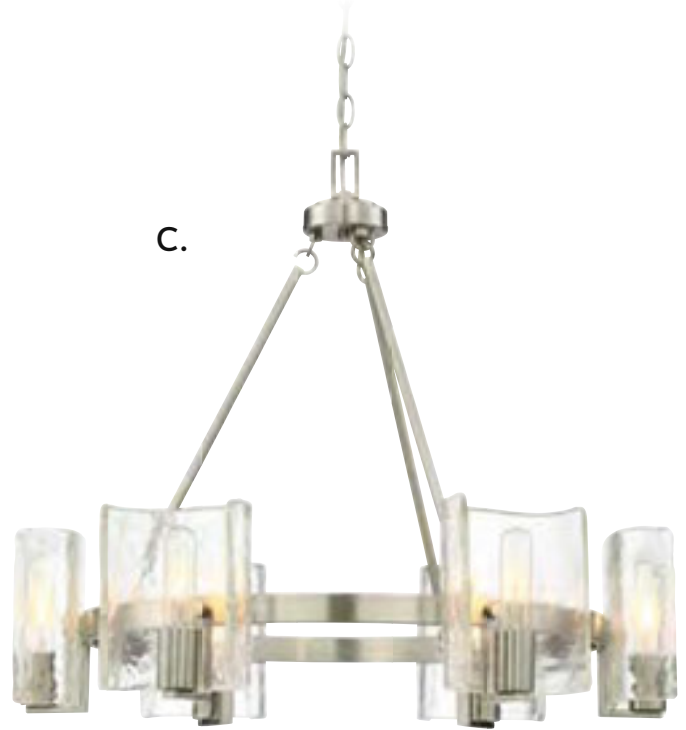

A.

B.

- | | | | | | |
|-----------------------|------------------------|-----------------------|-----------------------|------------------------|------------------------|
| A. 9-0601-1-SN | B. 9-0601-1-322 | C. 1-0602-6-SN | D. 7-0600-6-SN | E. 1-0602-6-322 | F. 7-0600-6-322 |
| 1-Light Sconce | 1-Light Sconce | 6-Light Linear | 6-Light Pendant | 6-Light Linear | 6-Light Pendant |
| Satin Nickel Finish | Warm Brass Finish | Chandelier | Satin Nickel Finish | Chandelier | Warm Brass Finish |
| 6-1/2"W x 12-1/4"H | 6-1/2"W x 12-1/4"H | Satin Nickel Finish | 28"W x 28"H | Warm Brass Finish | 28"W x 28"H |
| x 4-3/4"E | x 4-3/4"E | 36"L x 8"W x 21"H | 6C 60W | 36"L x 8"W x 21"H | 6C 60W |
| 1E 60W | 1E 60W | 6E 60W | Clear Beveled Glass | 6E 60W | Clear Beveled Glass |
| Clear Beveled Glass | Clear Beveled Glass | Clear Beveled Glass | Metal Candle Covers | Clear Beveled Glass | Metal Candle Covers |
| Metal Candle Cover | Metal Candle Cover | Metal Candle Covers | | Metal Candle Covers | |

*A.

A. **1-806-6-322**
6-Light Chandelier
Warm Brass Finish
26"W x 8"H
Adj H 8" - 59"
6C 60W
30° Swivel
Clear Ribbed Glass
Metal Candle Covers

B. **1-807-8-322**
8-Light Chandelier
Warm Brass Finish
31"W x 8"H
Adj H 8" - 59"
8C 60W
30° Swivel
Clear Ribbed Glass
Metal Candle Covers

*B.

*Options: 7-EXTLG-322 Extension Rod - 12"

HANDEL

TODAY'S CLASSIC STYLE

C. 1-9050-6-SN
6-Light Chandelier
Satin Nickel Finish
27"W x 23-1/2"H
6E 60W
Metal Candle Covers
Clear Water Piastra Glass

BRIAN THOMAS
COLLECTION