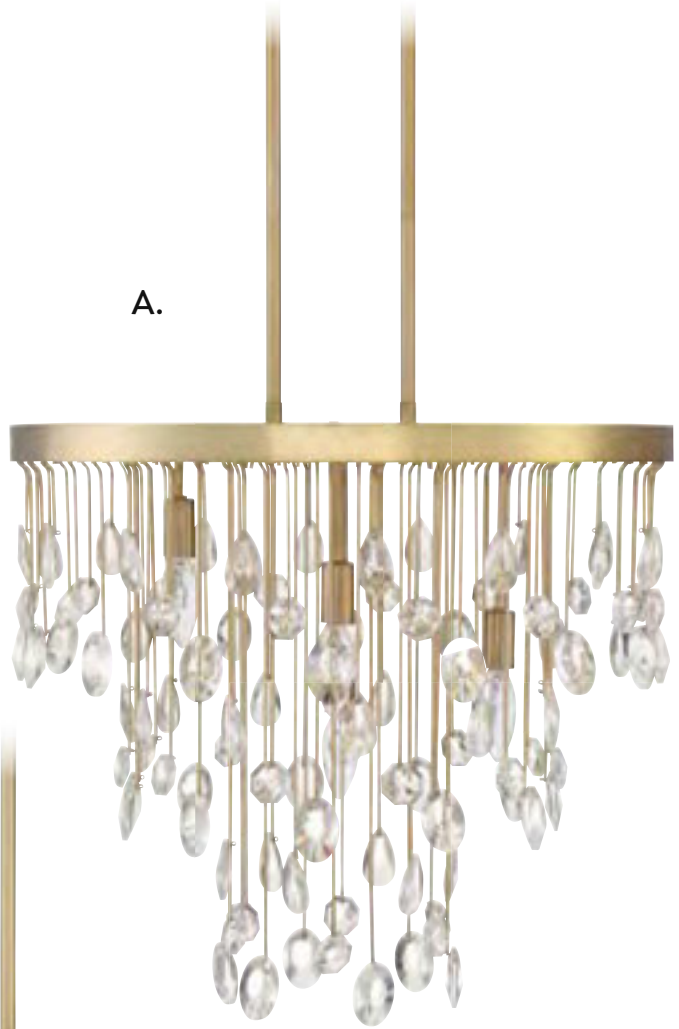

B. 1-2175-7-109
7-Light Chandelier
Polished Nickel Finish
20"W x 17"H
7C 60W
Clear Faceted Crystal

C. 1-2176-10-109
10-Light Chandelier
Polished Nickel Finish
28"W x 26-1/4"H
10C 60W
Clear Faceted Crystal

B.

A. 1-1846-4-127
4-Light Chandelier
Noble Brass Finish
21"W x 19"H
Adj H 19" - 76"
4C 60W
30° Swivel
Clear Crystal

B. 1-1847-8-127
8-Light Oval Chandelier
Noble Brass Finish
36"L x 15"W x 15"H
Adj H 15" - 72"
8C 60W
30° Swivel
Clear Crystal