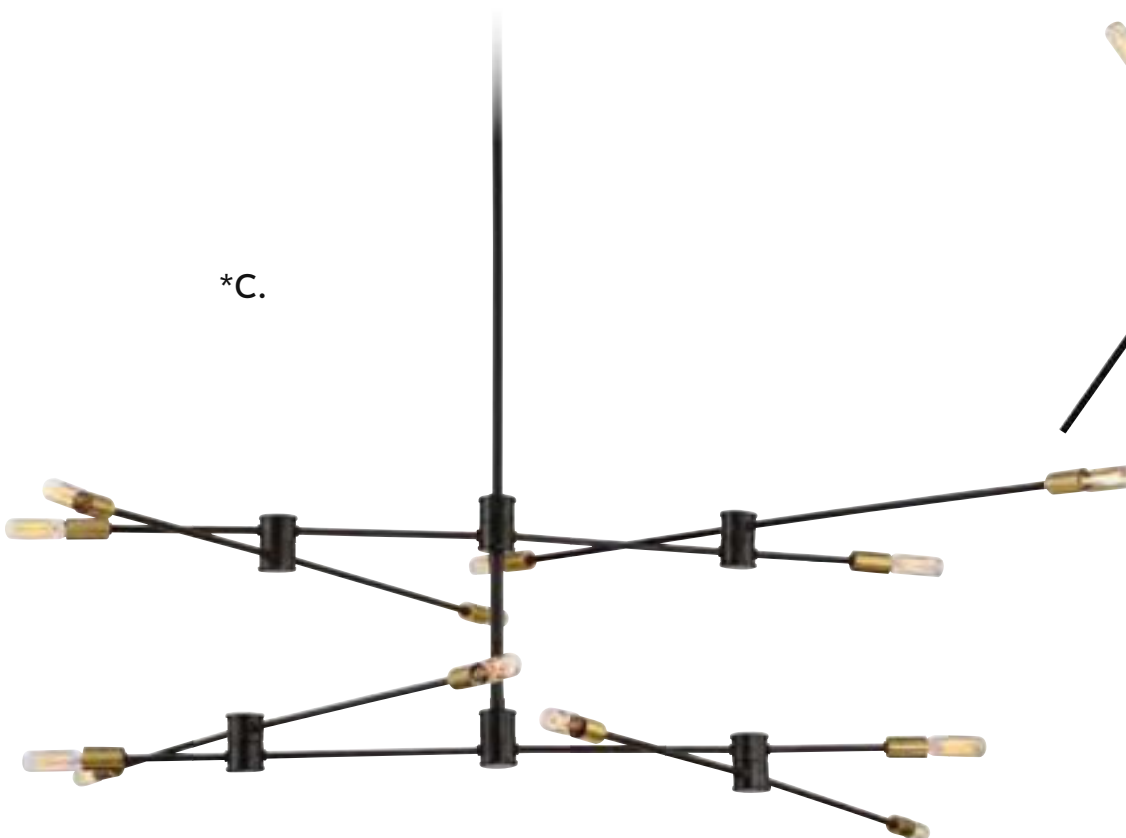

BARNUM

MID-CENTURY

B.

LED

Options: 7-EXT-322 Extension Rod - 9-1/2"

LYRIQUE

MID-CENTURY

- A. 9-7004-2-109**
Adjustable 2-Light Sconce
Polished Nickel Finish
16"W x 19"H x 3-1/2"E
2C 60W
- B. 1-7001-12-109**
Adjustable 12-Light Chandelier
Polished Nickel Finish
54-1/4"W x 15"H
Adj H 15" - 69"
12C 60W
30° Swivel
- C. 1-7001-12-77**
Adjustable 12-Light Chandelier
Bronze w/ Brass Accents Finish
54-1/4"W x 15"H
Adj H 15" - 69"
12C 60W
30° Swivel
- D. 9-7004-2-77**
Adjustable 2-Light Sconce
Bronze w/ Brass Accents Finish
16"W x 19"H x 3-1/2"E
2C 60W

LYRIQUE

MID-CENTURY

*B.

*C.

D.

*Options: 7-EXT- Extension Rod - 9-1/2"

**The arms of the Chandeliers and Sconce are adjustable and can rotate into different positions

LYRIQUE

MID-CENTURY

*Options: 7-EXT- Extension Rod - 9-1/2"

The arms of the **Chandeliers are adjustable and can rotate into different positions

LYRIQUE

MID-CENTURY

A. 1-7000-6-77

Adjustable 6-Light Chandelier
Bronze w/ Brass Accents Finish
21-3/4"W x 7"H
Adj H 7" - 61"
6C 60W
30° Swivel