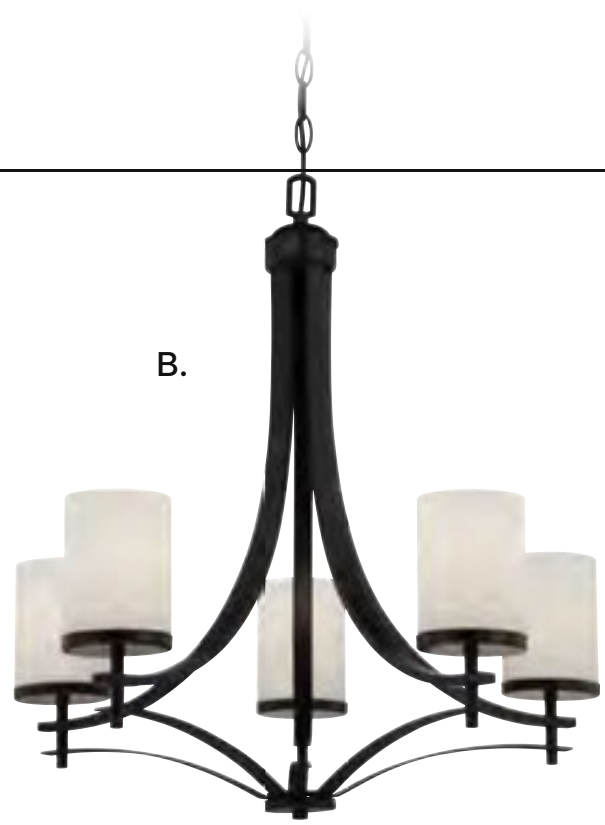

Sconce, Page 469

Pendant, Page 329

COLTON

MAIN STREET

A.

B.

A. **1-331-9-13**
9-Light Chandelier
English Bronze Finish
32-3/8"W x 33"H
9E 60W
White Opal Glass

B. **1-330-5-13**
5-Light Chandelier
English Bronze Finish
26"W x 26"H
5E 60W
White Opal Glass