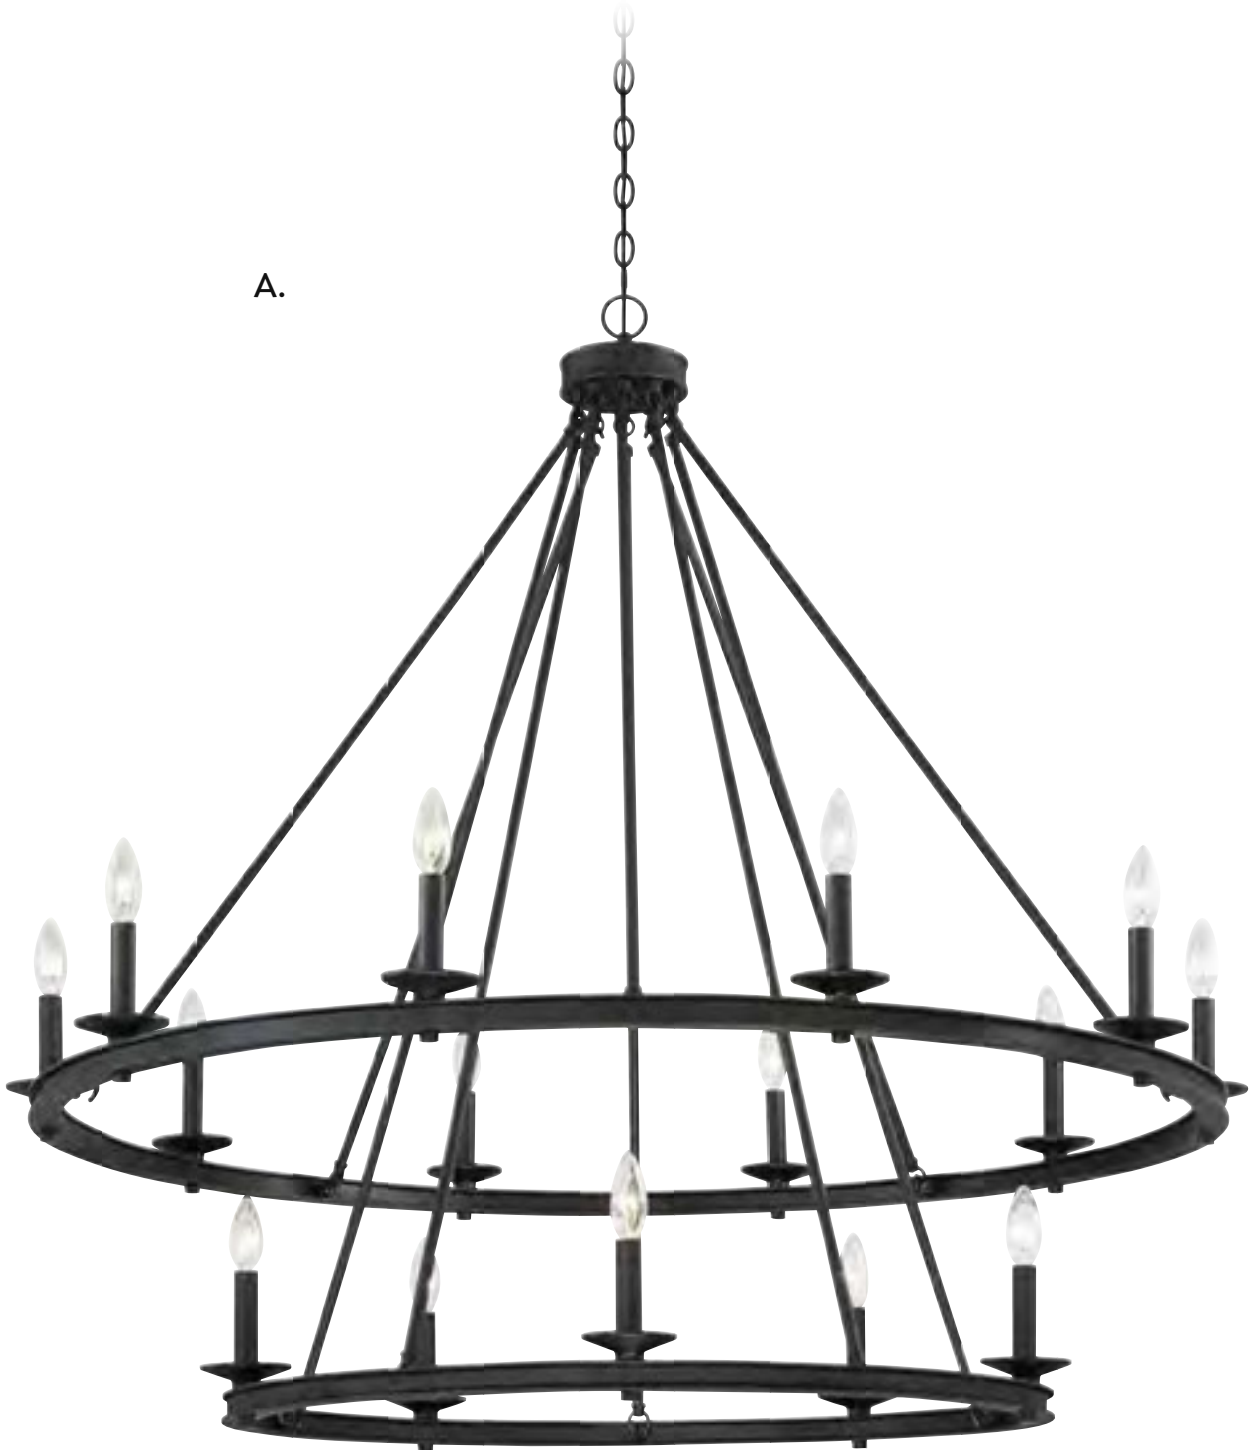

MIDDLETON

TODAY'S CLASSIC STYLE

A.

A. 1-312-15-89
15-Light Chandelier
Matte Black Finish
45"W x 42"H
15C 60W
Metal Candle Covers