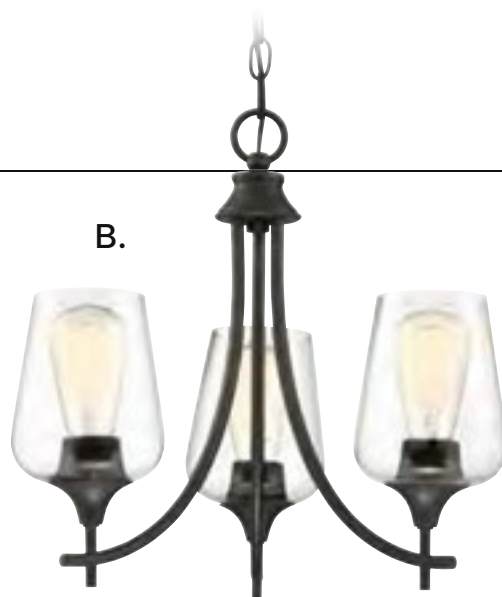

OCTAVE

TODAY'S CLASSIC STYLE

A.

B.

C.

D.

A. 7-4034-3-13
3-Light Pendant
English Bronze Finish
15"W x 18"H
3E 60W
Clear Glass