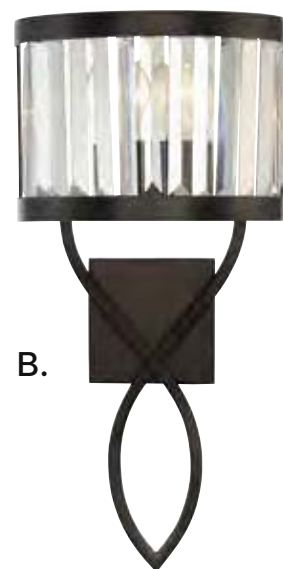

NORA

POUR LE BAIN

A. 8-4063-4-28
4-Light Bath Bar
Oiled Burnished Bronze Finish
36"W x 7-5/8"H x 6-3/8"E
4E 60W
Clear Crystal

B. 9-4062-1-28
1-Light Sconce
Oiled Burnished Bronze Finish
10"W x 19-5/8"H x 5-5/8"E
1E 60W
Clear Crystal

C. 8-4063-3-28
3-Light Bath Bar
Oiled Burnished Bronze Finish
25-1/2"W x 7-5/8"H x 6-3/8"E
3E 60W
Clear Crystal

D. 8-4063-2-28
2-Light Bath Bar
Oiled Burnished Bronze Finish
16-1/4"W x 7-5/8"H x 6-3/8"E
2E 60W
Clear Crystal

A.

B.

C.

D.