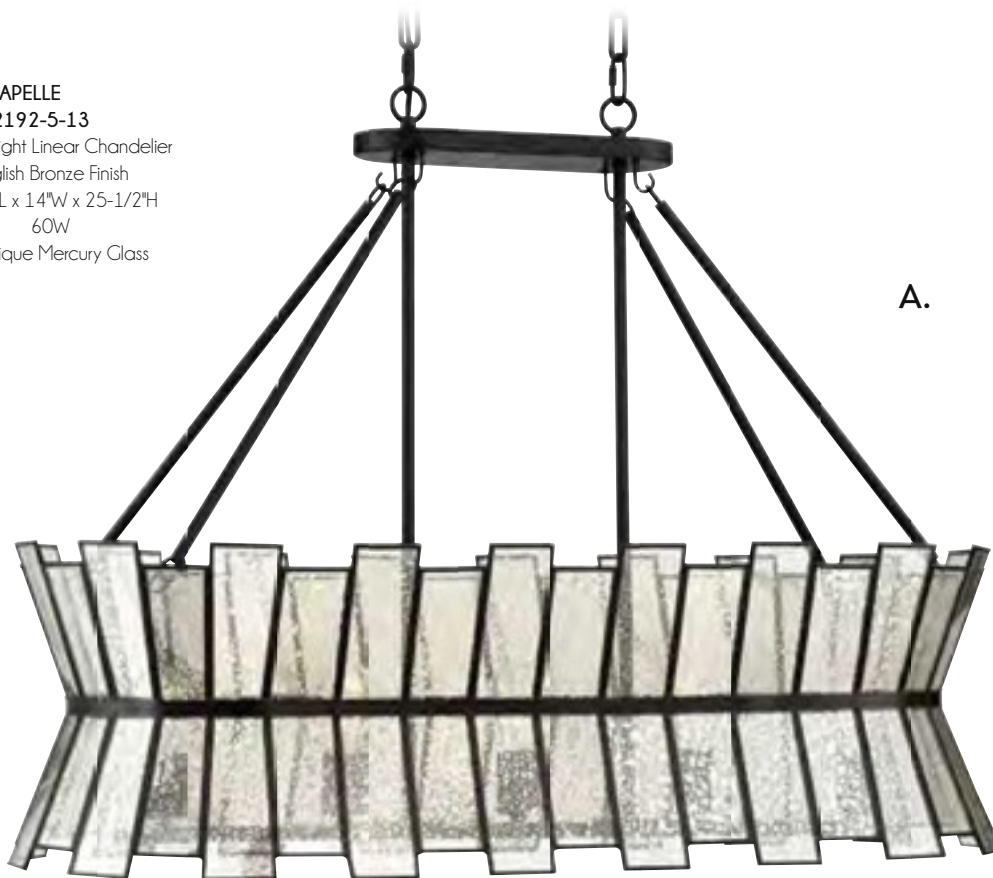

*C.

*Options: 7-EXTLG-101 Extension Rod - 12"

D. BURGESS
1-990-8-41
8-Light Linear Chandelier
Durango Finish
42"L x 4-7/8"W x 38-1/4"H
8E 60W

D.

LINEAR LIGHTING

- A. **CHAPELLE**
1-2192-5-13
5-Light Linear Chandelier
English Bronze Finish
36"L x 14"W x 25-1/2"H
5E 60W
Antique Mercury Glass