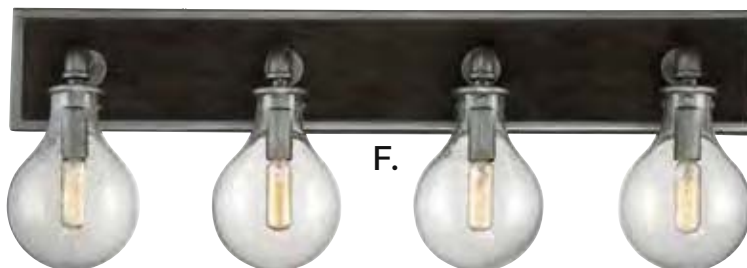

F. 8-6073-4-90
4-Light Bath Bar
Galvanized Metal Finish
28-3/4"W x 10-3/4"H x 6"E
4C 60W
Clear Seeded Glass