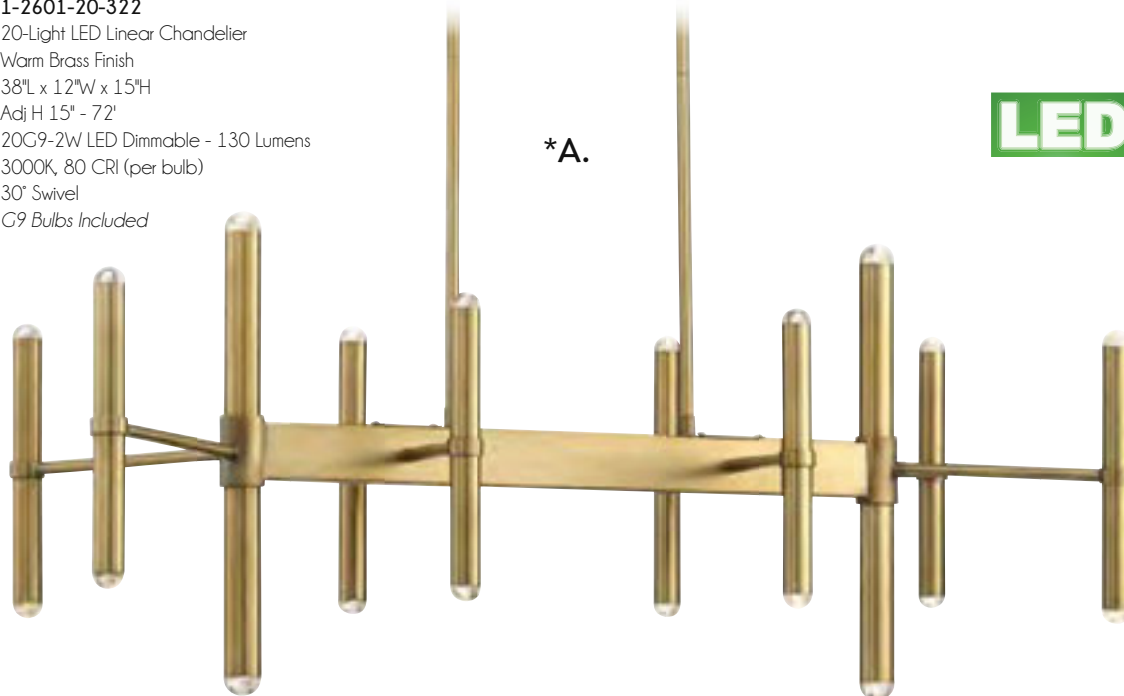

LINEAR LIGHTING

- A. **BARNUM**
  1-2601-20-322
  20-Light LED Linear Chandelier
  Warm Brass Finish
  38"L x 12"W x 15"H
  Adj H 15" - 72"
  20G9-2W LED Dimmable - 130 Lumens
  3000K, 80 CRI (per bulb)
  30° Swivel
  G9 Bulbs Included