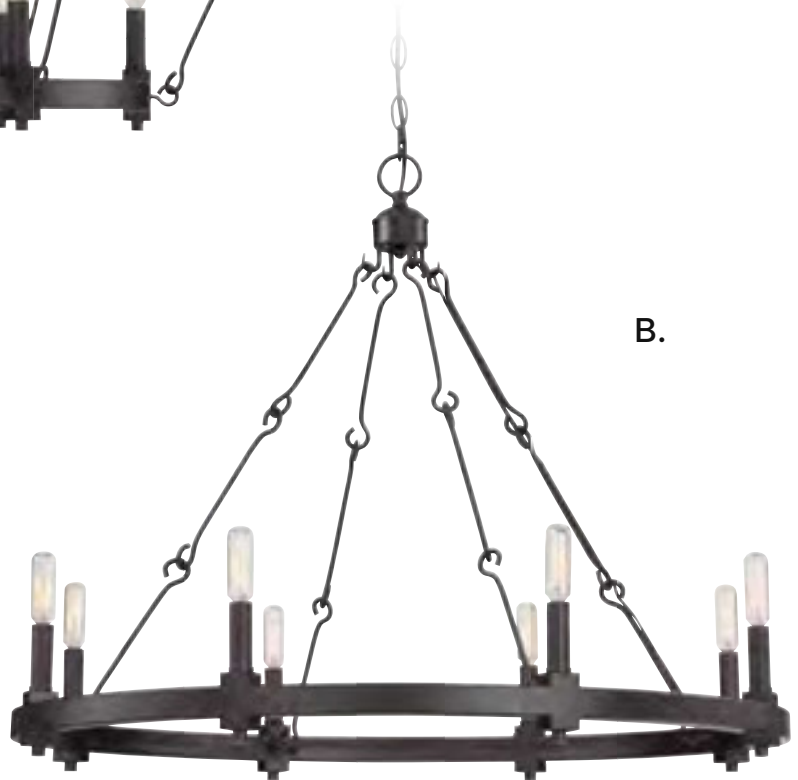

A.

B.

A. 1-8001-8-64
8-Light Chandelier
Fieldstone Finish
34"W x 36"H
8C 60W
Metal Candle Covers

B. 1-8000-6-64
6-Light Chandelier
Fieldstone Finish
30"W x 35-1/2"H
6C 60W
Metal Candle Covers

ADRIA

FRENCH COUNTRY

A.

B.

- A. **1-932-18-13**
18-Light Chandelier
English Bronze Finish
38-1/2"W x 39"H
18C 40W
Metal Candle Covers
- B. **1-930-8-13**
8-Light Chandelier
English Bronze Finish
32"W x 26"H
8C 60W
Metal Candle Covers
- C. **1-931-12-13**
12-Light Chandelier
English Bronze Finish
38-1/2"W x 33"H
12C 60W
Metal Candle Covers