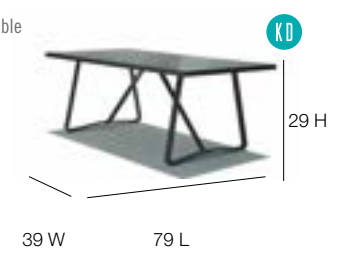

23812G
Black Inset Glass 6mm
Weight: 36

23811 Rectangular Dining Table
L:79" w:39" h:29"
Weight: 45
Cuft: 15