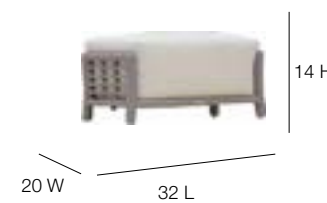

23766C Cushion
Weight: 11
OSH: 18
SD: 20

23770 Dining Armchair
L:27" w:26" h:30"
Weight: 16
Cuft: 12
SH: 17