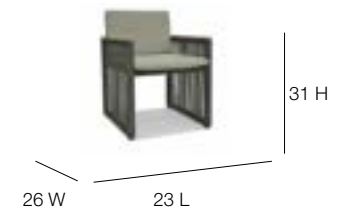

DARK GRAY WITH TEAK

23801 Armchair
 L:34" w:31" h:31"
 Weight: 42
 Cuft: 21
 SH: 11

23801C Cushion
 Weight: 10
 OSH: 16
 SD: 24 AH: 30

23803 Sofa
 L:80" w:31" h:31"
 Weight: 60
 Cuft: 47
 SH: 11

23803C Cushion
 Weight: 27
 OSH: 16
 SD: 24 AH: 30

23804 Coffee Table
 L:47" w:24" h:17"
 Weight: 15
 Cuft: 11

23804G
 Black Inset Glass 6mm
 Weight: 13

23805 Side Table
 L:20" w:20" h:20"
 Weight: 15
 Cuft: 4

23805G
 Black Inset Glass 6mm
 Weight: 13

23810
 Dining Armchair
 L:23" w:26" h:31"
 Weight: 26
 Cuft: 12
 SH: 17