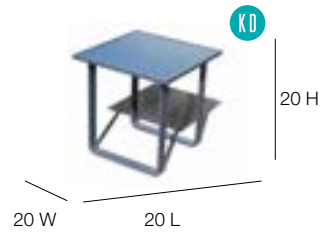

23804G
Black Inset Glass 6mm
Weight: 13

23805 Side Table
L:20" w:20" h:20"
Weight: 15
Cuft: 4