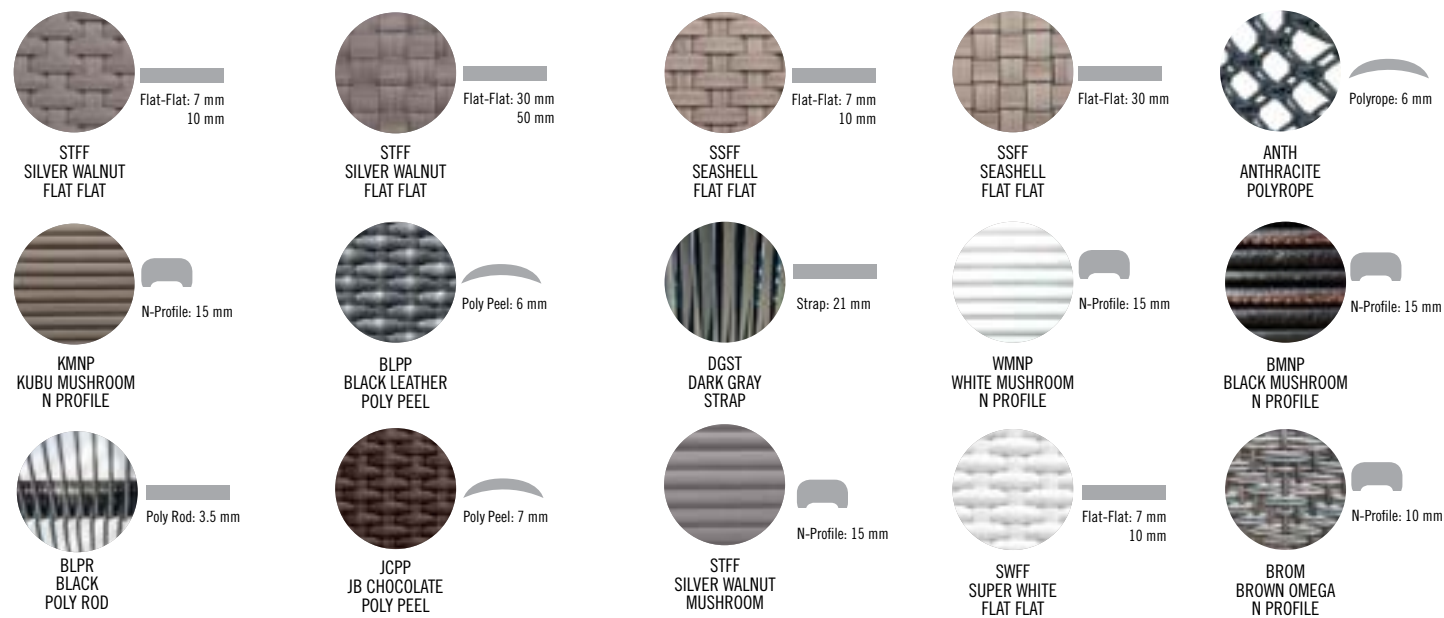

COLOR SAMPLES