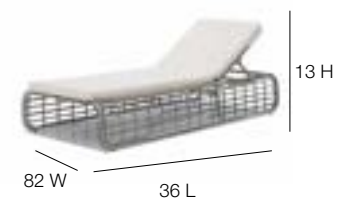

23770C Cushion
 Weight: 3
 OSH: 17
 SD: 19 AH: 25

23772 Square Dining Table
 L:39" w:39" h:30"
 Weight: 53
 Cuft: 8

23772G
 Grey Inset Glass 6mm
 Weight: 34

23771 Rectangular Dining Table
 L:86" w:39" h:30"
 Weight: 81
 Cuft: 18

23771G
 Grey Inset Glass 6mm
 Weight: 70

23769 Chaise Lounger
 L:36" w:82" h:13"
 Weight: 38
 Cuft: 15
 SH: 12

23769C Cushion
 Weight: 8
 OSH: 14
 SD: 50

23760 Daybed
 L:59" w:63" h:31"
 Weight: 60
 Cuft: 15
 SH: 13