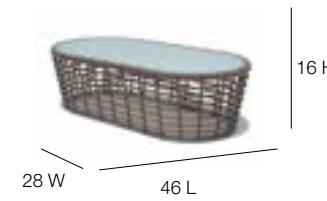

23772
Square Dining Table

23760
Daybed

23765
Side Table

VILLA

SILVER WALNUT MUSHROOM

23761 Armchair
 L:40" w:34" h:31"
 Weight: 28
 Cuft: 16
 SH: 6

23761C Cushion
 Weight: 10
 OSH: 18
 SD: 27 AH: 31

23763 Sofa
 L:79" w:34" h:31"
 Weight: 45
 Cuft: 43
 SH: 6

23763C Cushion
 Weight: 36
 OSH: 18
 SD: 27 AH: 31

23764 Coffee Table
 L:56" w:28" h:16"
 Weight: 19
 Cuft: 11

23764G
 Grey Inset Glass 6mm
 Weight: 23

23765 Side Table
 L:22" w:22" h:20"
 Weight: 8
 Cuft: 4