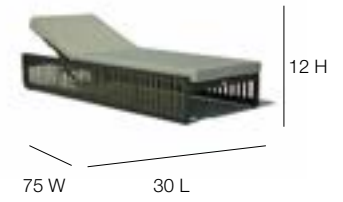

23811G
Black Inset Glass 6mm
Weight: 72

23809 Chaise Lounger
L:30" w:75" h:12"
Weight: 49
Cuft: 15
SH: 12

23809C Cushion
Weight: 8
OSH: 14
SD: 53.5