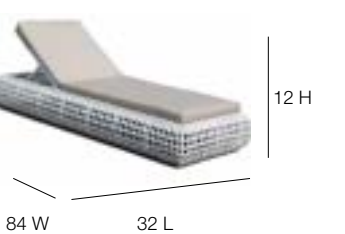

22460G
White Glass 8mm
Weight: 110

22858 Rocking Chair
l:27" w:43" h:41"
Weight: 46
Cuft: 18
SH: 20

22858C Cushion
Weight: 7
OSH: 23.5
SD: 25 AH: 24

23568 Hanging Chair
l:46" w:30" h:51"
Weight: 35
Cuft: 46

2972S Stand
l:40" w:54" h:77"
Weight: 70

23568C Cushion
Weight: 11
OSH: 17

22850 Chaise Lounger
l:32" w:84" h:12"
Weight: 45
Cuft: 24
SH: 12

22850C
Weight: 7
OSH: 14
SD: 50

C O L L E C T I O N

DYNASTY

Our Dynasty Collection will transform the way any outdoor space is looked at and lived in. The finish on these pieces brings individuality to the outdoors with this unique open weave. Available in three finishes- Black Mushroom N-Profile White Mushroom and Kubu Mushroom N-Profile for added dramatic effect with Sunbrella cushions. The new occasional add on to the collection comes in the form of a Hanging Chair.