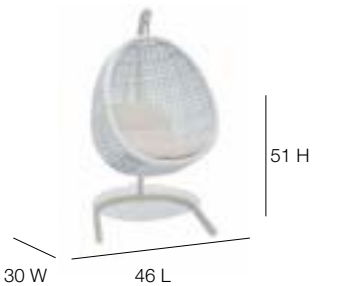

22383 Sofa
l:82" w:41" h:27"
Weight: 78
Cuft: 67
SH: 12.5

22383C Cushion
Weight: 20
OSH: 17
SD: 30 AH: 27

22384 Coffee Table
l:59" w:28" h:19"
Weight: 17
Cuft: 23

22384G
White Glass 5mm
Weight: 27

22385 Side Table
l:20" w:20" h:22"
Weight: 13
Cuft: 7

22385G
White Glass 5mm
Weight: 4

22386 Ottoman
l:24" w:18" h:12"
Weight: 9
Cuft: 4
SH: 12.5

22386C Cushion
Weight: 3
OSH: 17
SD: 18

22462 Dining Armchair
l:26" w:27" h:32"
Weight: 23
Cuft: 16
SH: 17

22462C Cushion
Weight: 3
OSH: 19
SD: 19 AH: 26

22851 Auxiliary Table
w:18" Ø h:20"
Weight: 10
Cuft: 5

22851G
White Glass 5mm
Weight: 4

DYNASTY

22461 Round Dining Table
w:48" Ø h:29"
Weight: 81
Cuft: 13

22461G
White Glass 6mm
Weight: 52

22460 Oval Dining Table
l:79" w:39" h:30"
Weight: 125
Cuft: 25

22460G
White Glass 8mm
Weight: 110

22858 Rocking Chair
l:27" w:43" h:41"
Weight: 46
Cuft: 18
SH: 20

22858C Cushion
Weight: 7
OSH: 23.5
SD: 25 AH: 24

23568 Hanging Chair
l:46" w:30" h:51"
Weight: 35
Cuft: 46