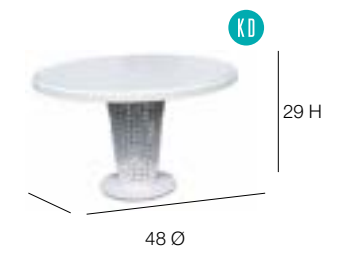

22383 Sofa
l:82" w:41" h:27"
Weight: 78
Cuft: 67
SH: 12.5

22383C Cushion
Weight: 20
OSH: 17
SD: 30 AH: 27

22384 Coffee Table
l:59" w:28" h:19"
Weight: 17
Cuft: 23

22384G
White Glass 5mm
Weight: 27

22385 Side Table
l:20" w:20" h:22"
Weight: 13
Cuft: 7

22385G
White Glass 5mm
Weight: 4

22386 Ottoman
l:24" w:18" h:12"
Weight: 9
Cuft: 4
SH: 12.5

22386C Cushion
Weight: 3
OSH: 17
SD: 18

22462 Dining Armchair
l:26" w:27" h:32"
Weight: 23
Cuft: 16
SH: 17

22462C Cushion
Weight: 3
OSH: 19
SD: 19 AH: 26

22851 Auxiliary Table
w:18" Ø h:20"
Weight: 10
Cuft: 5

22851G
White Glass 5mm
Weight: 4

DYNASTY

22461 Round Dining Table
w:48" Ø h:29"
Weight: 81
Cuft: 13

22461G
White Glass 6mm
Weight: 52

22460 Oval Dining Table
l:79" w:39" h:30"
Weight: 125
Cuft: 25