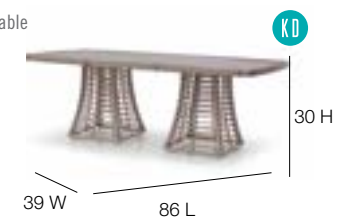

23772G
Grey Inset Glass 6mm
Weight: 34

23771 Rectangular Dining Table
L:86" w:39" h:30"
Weight: 81
Cuft: 18

23771G
Grey Inset Glass 6mm
Weight: 70

23769 Chaise Lounger
L:36" w:82" h:13"
Weight: 38
Cuft: 15
SH: 12