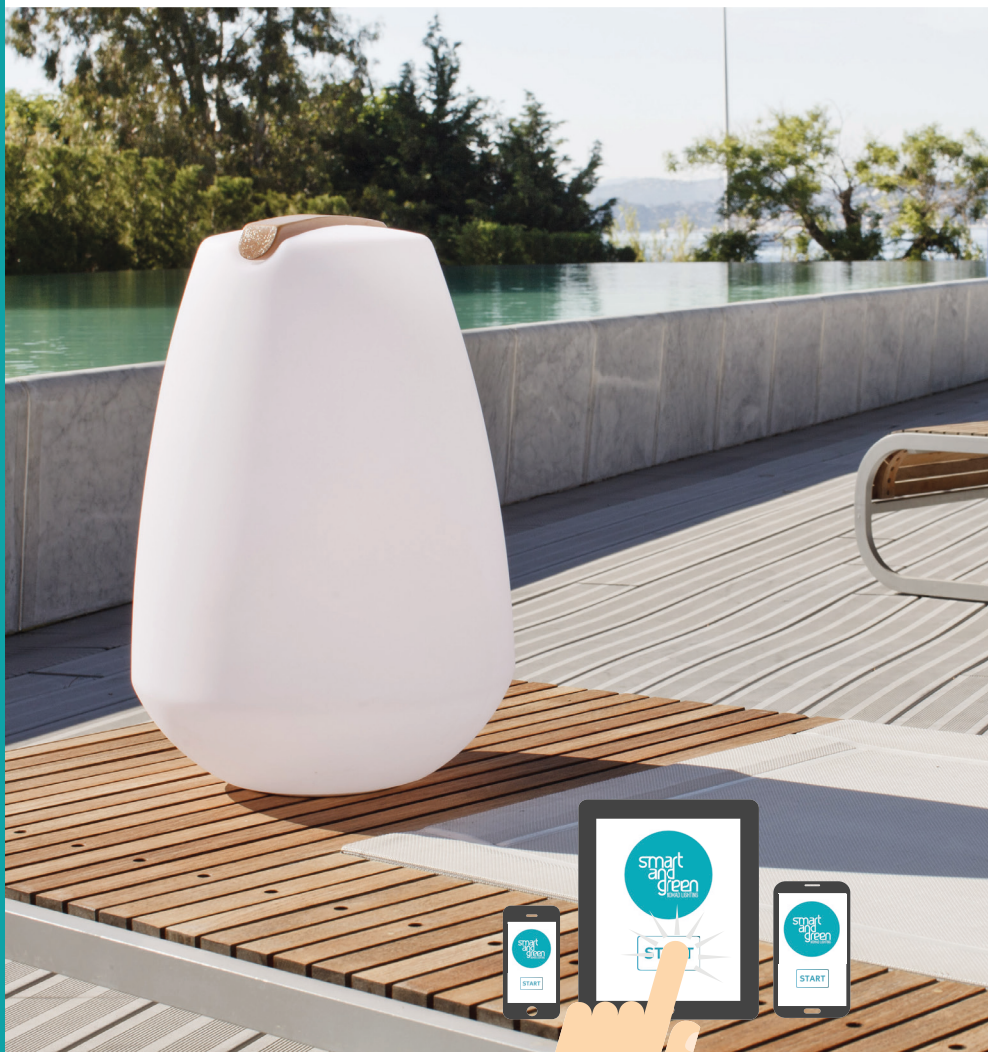

CONTAINS

+

ACCESSORIES