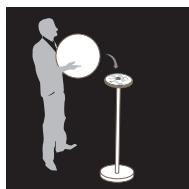

STANDARDS

- CE - FCC - RoHS - IP 68
- 1 year warranty

DIMENSIONS

- Product: Ø 20 x 70 cm
- Box: 23,5 x 23,5 x 74,5 cm
- Net weight: 3,31 Kg

CONTAINS

+

ACCESSORIES

STAND IT