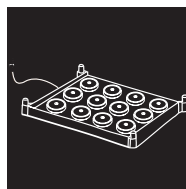

ACCESSORIES

TRAY/TROLLEY