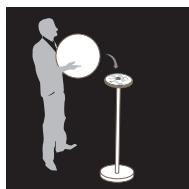

STANDARDS

- CE - FCC - RoHS - IP 68
- 1 year warranty

DIMENSIONS

- Product: Ø 50 cm
- Box: 50 x 50 x 49,5 cm
- Net weight: 4,72 Kg

CONTAINS

+

ACCESSORIES

STAND IT