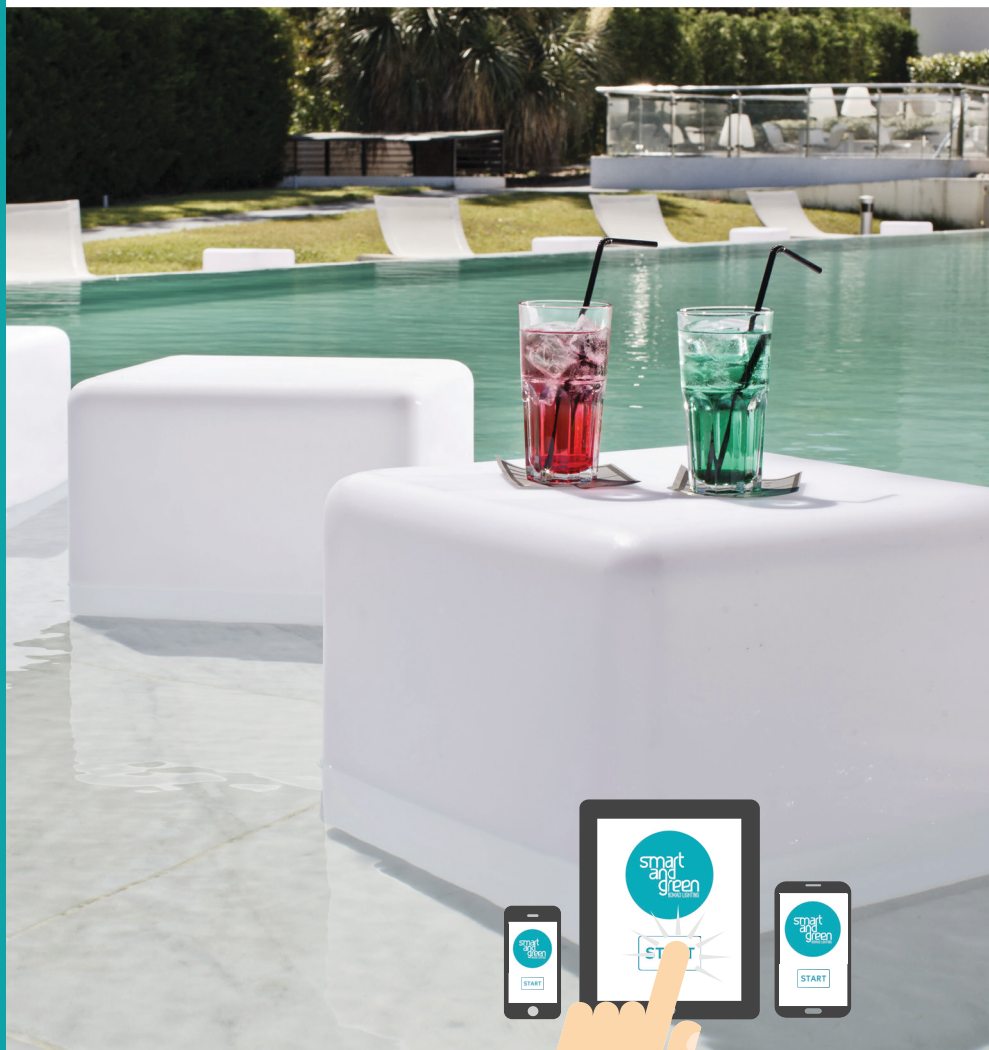

## ACCESSORIES

STAND IT

OUTDOOR ADAPTER

TRAY/TROLLEY

SUNLITE