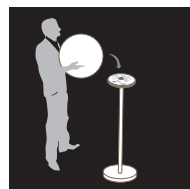

STANDARDS

- CE - FCC - RoHS - IP 68
- 1 year warranty

DIMENSIONS

- Product: 30 x 40 x 75 cm
- Box: 40 x 40 x 90 cm
- Net weight: 4,5 Kg

CONTAINS

+

ACCESSORIES

STAND IT