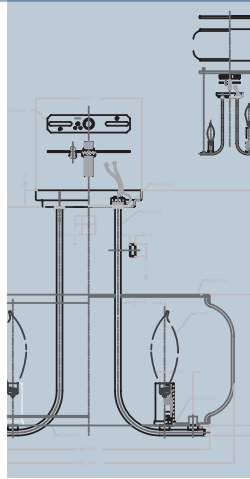

PRUS8617BN
8.5" H x 16.5" W x 7.75" D