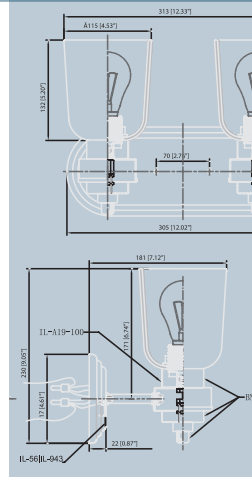

Finish: Matte Black | Brushed Nickel
Glass: Etched

interior lighting

CRD5027BN
32-80" Adj. H x 27" W x 27" D

CRD5023BN
25 - 72" Adj. H x 23.25" W x 23.25" D

CRD8605BN
9.25" H x 4.5" W x 7.25" D

CRD5019BN
21 - 68" Adj. H x 18.75" W x 18.75" D