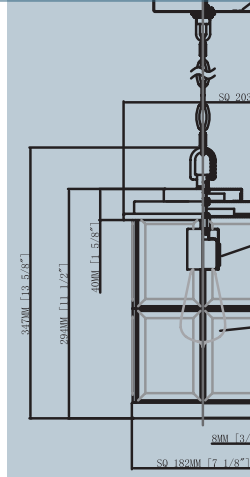

MULLIGAN

PRODUCT	CANOPY/BACKPLATE	HCWO	BULBS	
MGN1908MBK	5" W x 5" D	-	1-100W Med Base	DAMP
MGN8406MBK	5.5" H x 4.5" W	2.75"	1-100W Med Base	WET
MGN8408MBK	6.75" H x 4.5" W	3.25"	1-100W Med Base	WET
MGN8410MBK	6.75" H x 4.5" W	3.5"	3-60W Cand Base	WET
MGN9008MBK	-	-	1-100W Med Base	WET