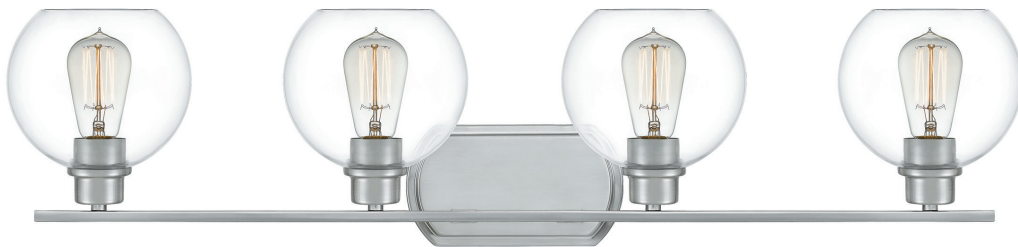

PRUC8636BN
8.5" H x 36" W x 8.5" D

PRUITT

PRODUCT	CANOPY/BACKPLATE	HCWO	BULBS	
PRUC1507BN	5" Dia.	-	1-100W Med Base	DAMP
PRUC1714BN	5" Dia.	-	3-60W Cand Base	DAMP
PRUC8607BN	8" H x 4.5" W	5"	1-100W Med Base	DAMP
PRUC8617BN	4.5" H x 8" W	6.25"	2-100W Med Base	DAMP
PRUC8626BN	4.5" H x 8" W	6.25"	3-100W Med Base	DAMP
PRUC8636BN	4.5" H x 8" W	6.25"	4-100W Med Base	DAMP