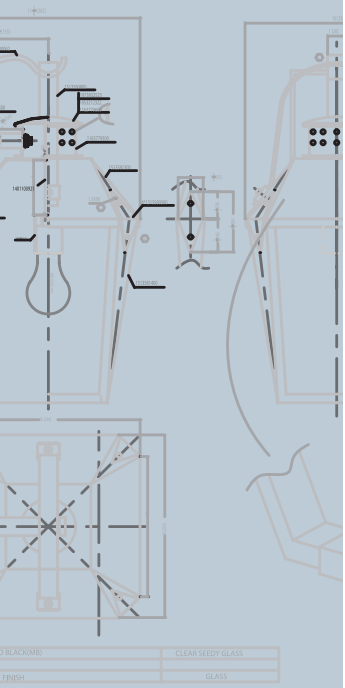

EXTERIOR STYLE

A warm, welcoming light signals respite and safety. Illuminate outdoor spaces like pathways and patios after dark with the gracious assistance of the Carriage range. Patrons will not only sit and stay awhile amid its dependable glow, but also find their way back without worry.

> CARRIAGE. Aesthetics meet performance in Carriage, a family of outdoor lighting that evokes the quality and style of an era gone by. Available as lanterns, posts and pendants, Carriage features clear seedy glass and a mottled black finish that complements contemporary and classic design sensibilities alike. Rendered in aluminum, these lights withstand the elements in style. Find CARRIAGE on pages 691–692 of the Quoizel 2019–2020 Catalog.