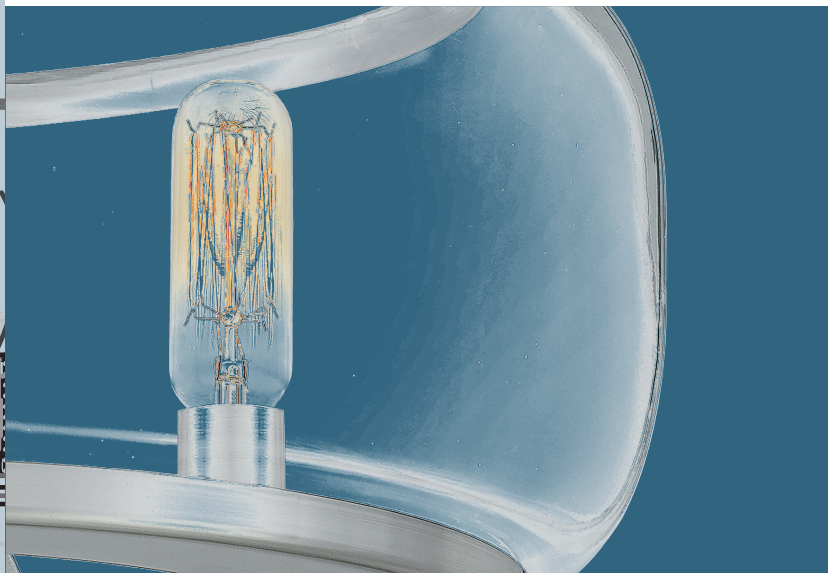

BLUEPRINT

Collection

by
QUOIZEL
LIGHTING

GUIDE TO ICONS & REFERENCE CODES:

MOUNTING
UP/DOWN

FINISH REFERENCES

Quoizel lamps, lighting fixtures and mirrors are created in a variety of decorative finishes.

Finish samples are available upon request. Please contact your sales representative for details.