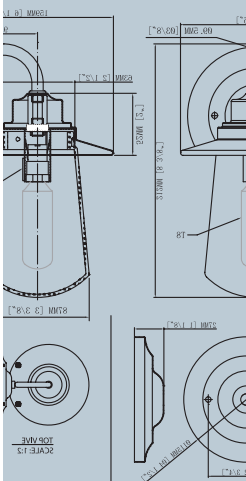

RADFORD

Finish: Matte Black
Glass: Clear Seedy

RAD8405MBK
8.25" H x 5" W x 6.5" D

RAD8407MBK
10" H x 7" W x 7.75" D

RAD8410MBK
12.25" H x 9.5" W x 10.5" D

RADFORD

PRODUCT	BACKPLATE	HCWO	BULBS	
RAD8405MBK	4.5" Dia	2.5"	1-60W Cand Base	WET
RAD8407MBK	4.5" Dia	2.75"	1-100W Med Base	WET
RAD8410MBK	5.25" Dia	4.5"	1-100W Med Base	WET