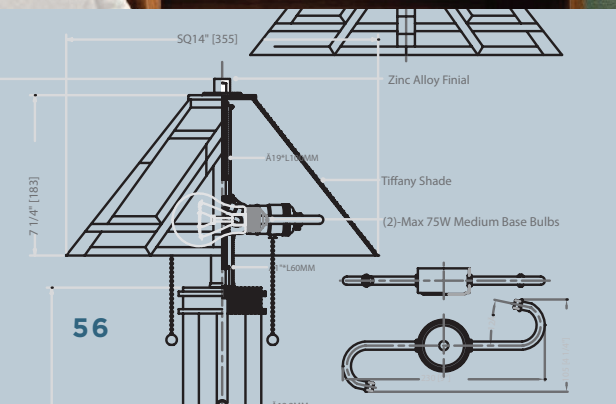

INSTANT AUTHENTICITY

Carefully curated objects create a sense of authenticity in commercial spaces. With its sought-after Mission style and Tiffany heritage, the Gibbons table lamp radiates the feeling of home. Layered with fixtures, Gibbons is part of a cohesive and cozy lighting strategy for lobbies, waiting rooms, offices, bedrooms, workspaces and more.

> **GIBBONS.** Delicate panes of terra cotta- and honey-hued glass create an artisan mosaic in Gibbons, a Tiffany-style table lamp with a russet column base and hefty chain pulls. Embodying the warm, clean lines of late 19th-century Mission style, Gibbons highlights the complexity and beauty of a custom mosaic: because of its handcrafted stained glass shade, no two lamps are alike. Find GIBBONS on page 636 of the Quoizel 2019-2020 Catalog.