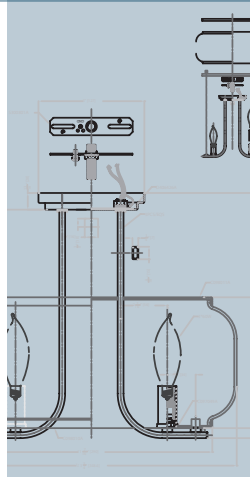

PRUITT

PRODUCT	CANOPY	BULBS	
PRUS5022MBK	5" Dia.	3-100W Med Base	DAMP
PRUS5026MBK	5" Dia.	5-100W Med Base	DAMP
PRUS5034MBK	5" Dia.	9-100W Med Base	DAMP