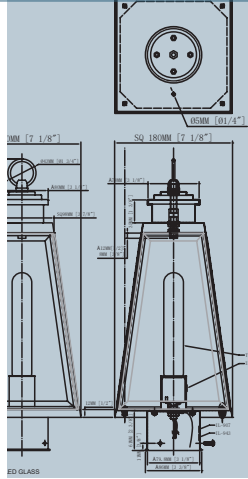

PAXTON

PRODUCT	CANOPY/BACKPLATE	HCWO	BULBS	
PAX1907MBK	5.25" Dia.	-	1-100W Med Base	DAMP
PAX8305MBK	4.5" H x 4.5" W	3"	1-100W Med Base	WET
PAX8405MBK	4.5" H x 5.5" W	5.5"	1-100W Med Base	WET
PAX8407MBK	6.75" H x 4.5" W	6"	1-100W Med Base	WET
PAX8409MBK	6.75" H x 4.5" W	7.25"	2-60W Cand Base	WET
PAX9007MBK	-	-	1-100W Med Base	WET