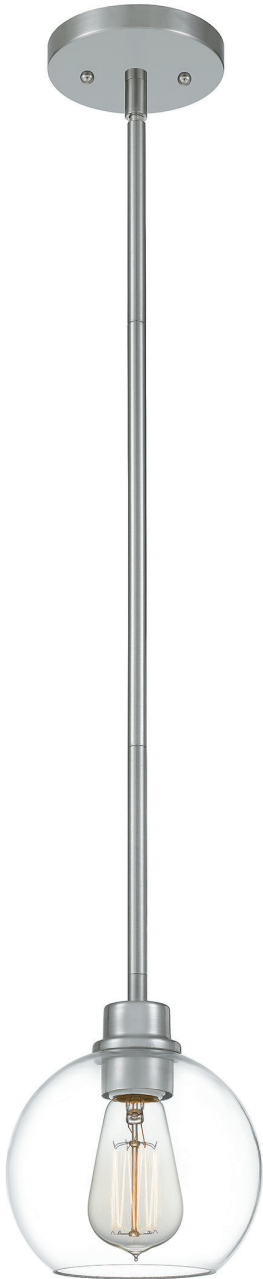

FINISH CODE	FINISH NAME
BN	Brushed Nickel
EK	Earth Black
MBK	Matte Black
OZ	Old Bronze
W	White Lustre

BULBS

- Bulbs are not included unless otherwise noted.
- Wattages stated are the maximum allowed, however, you may use lower wattage lamps to suit your lighting needs.

interior lighting

Finish: Brushed Nickel
Glass: Clear

PRUC5034BN
34.25" - 130.25" Adj. H x 34" W x 34" D

PRUC5026BN
27.25"–75.25" Adj. H x 26.5" W x 26.5" D

PRUC5022BN
22.25"–70.50" Adj. H x 22" W x 22" D

PRUITT

PRODUCT	CANOPY	BULBS	
PRUC5022BN	5" Dia.	3–100W Med Base	DAMP
PRUC5026BN	5" Dia.	5–100W Med Base	DAMP
PRUC5034BN	5" Dia.	9–100W Med Base	DAMP

PRUITT

Outfit your home in classic sophistication with the Pruitt collection. The transitional style of these fixtures enhances your décor while also illuminating your home. The simple silhouette comes in your choice of brushed nickel or matte black finish and clear, etched, or seedy glass to allow for a more personalized selection.

Finish: Brushed Nickel
Glass: Clear

interior lighting

PRUC1507BN
10 - 46" Adj. H x 6.5" W x 6.5" D

PRUC8607BN
8.75" H x 6.5" W x 7.75" D

PRUC1714BN
11.5" H x 13.75" W x 13.75" D

PRUC8617BN
8.5" H x 16.5" W x 8.5" D