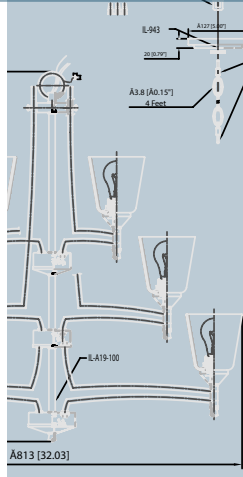

BILLINGSLEY

Finish: Old Bronze
Glass: Opal Etched

BLG5032OZ
36-84" Adj. H x 32" W x 32" D

BILLINGSLEY

PRODUCT	CANOPY	BULBS	DAMP
BLG5032OZ	5" Dia.	12-100W Med Base	DAMP