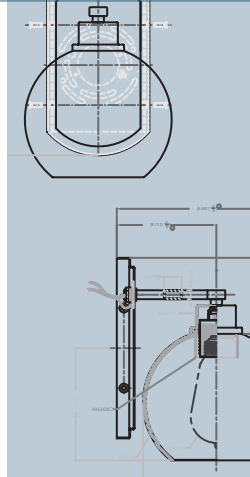

interior lighting

Finish: Brushed Nickel
Glass: Clear

PRUC5034BN
34.25" - 130.25" Adj. H x 34" W x 34" D

PRUC5026BN
27.25"–75.25" Adj. H x 26.5" W x 26.5" D

PRUC5022BN
22.25"–70.50" Adj. H x 22" W x 22" D