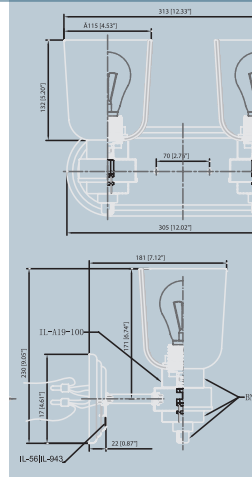

CRD8624BN
9" H x 24" W x 7.25" D