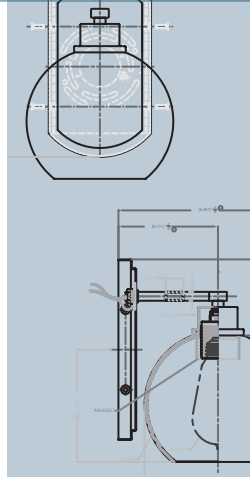

Finish: Brushed Nickel
Glass: Clear

interior lighting

PRUC1507BN
10 - 46" Adj. H x 6.5" W x 6.5" D

PRUC8607BN
8.75" H x 6.5" W x 7.75" D

PRUC1714BN
11.5" H x 13.75" W x 13.75" D

PRUC8617BN
8.5" H x 16.5" W x 8.5" D

PRUC8626BN
8.5" H x 26.25" W x 7.75" D

PRUC8636BN
8.5" H x 36" W x 8.5" D

PRUITT

PRODUCT	CANOPY/BACKPLATE	HCWO	BULBS	
PRUC1507BN	5" Dia.	-	1-100W Med Base	DAMP
PRUC1714BN	5" Dia.	-	3-60W Cand Base	DAMP
PRUC8607BN	8" H x 4.5" W	5"	1-100W Med Base	DAMP
PRUC8617BN	4.5" H x 8" W	6.25"	2-100W Med Base	DAMP
PRUC8626BN	4.5" H x 8" W	6.25"	3-100W Med Base	DAMP
PRUC8636BN	4.5" H x 8" W	6.25"	4-100W Med Base	DAMP