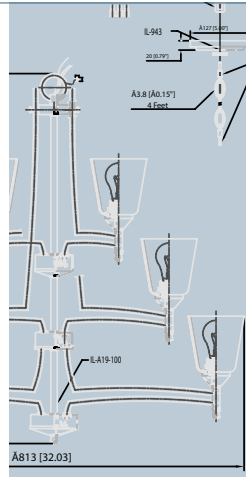

Finish: Brushed Nickel
Glass: Opal Etched

interior lighting

BLG5032BN
36-84" Adj. H x 32" W x 32" D

BILLINGSLEY

BLG5022BN
24.5 - 74" Adj. H x 21.75" W x 21.75" D

BLG8605BN
8.75" H x 5" W x 8" D

BLG5122BN
20.5 - 67.5" Adj. H x 21.75" W x 21.75" D