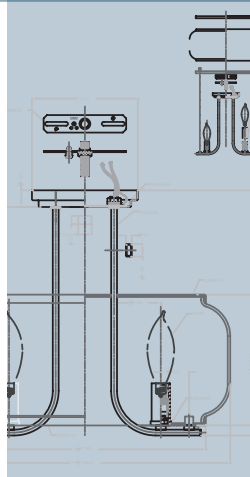

Finish: Brushed Nickel
Glass: Clear Seedy

interior lighting

PRUS5034BN
34.25 - 130.25" Adj. H x 34" W x 34" D

PRUS5026BN
27.25 – 75.25" Adj. H x 26.5" W x 26.5" D

PRUS5022BN
22.5 – 70.5" Adj. H x 22" W x 22" D