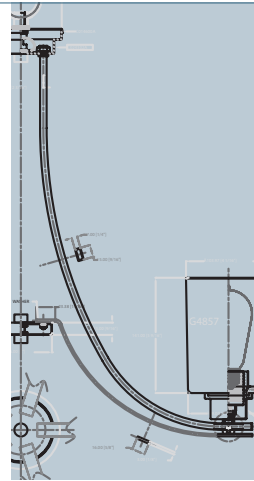

Finish: Brushed Nickel
Glass: White Painted Etched

interior lighting

PRUO5034BN
34.25"-130.25" Adj. H x 34" W x 34" D

PRUO5026BN
27.25"–75.25" Adj. H x 26.5" W x 26.5" D

PRUO5022BN
22.25"–70.50" Adj. H x 22" W x 22" D