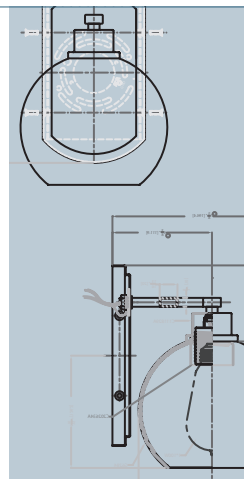

Finish: Matte Black
Glass: Clear

interior lighting

PRUC5034MBK
34.25" -130.25" Adj. H x 34" W x 34" D

PRUC5026MBK
27.25"–75.25" Adj. H x 26.5" W x 26.5" D

PRUC5022MBK
22.25"–70.50" Adj. H x 22" W x 22" D

PRUITT