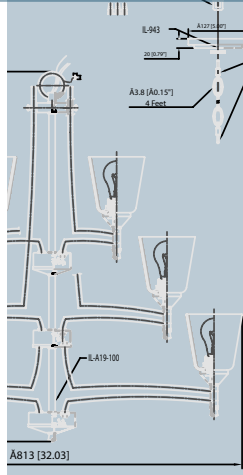

Finish: Old Bronze
Glass: Opal Etched

interior lighting

BLG8605OZ
8.75" H x 5" W x 8" D

BLG5022OZ
24.5 - 74" Adj. H x 21.75" W x 21.75" D

BLG5122OZ
20.5 - 67.5" Adj. H x 21.75" W x 21.75" D

BLG8614OZ
9" H x 13.5" W x 6.75" D