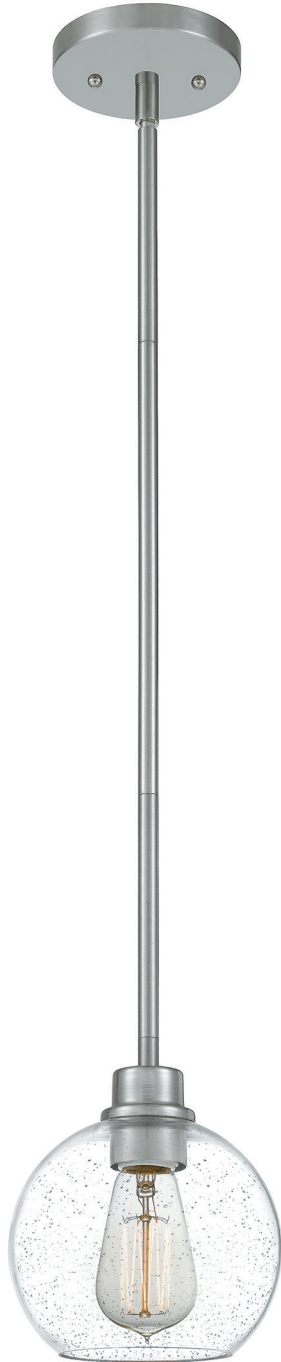

Finish: Brushed Nickel
Glass: Clear Seedy

interior lighting

PRUS5034BN
34.25 - 130.25" Adj. H x 34" W x 34" D

PRUS5026BN
27.25 – 75.25" Adj. H x 26.5" W x 26.5" D

PRUS5022BN
22.5 – 70.5" Adj. H x 22" W x 22" D

PRUITT

PRODUCT	CANOPY	BULBS	
PRUS5022BN	5" Dia.	3-100W Med Base	DAMP
PRUS5026BN	5" Dia.	5-100W Med Base	DAMP
PRUS5034BN	5" Dia.	9-100W Med Base	DAMP

PRUITT

Outfit your home in classic sophistication with the Pruitt collection. The transitional style of these fixtures enhances your décor while also illuminating your home. The simple silhouette comes in your choice of brushed nickel or matte black finish and clear, etched, or seedy glass to allow for a more personalized selection.

Finish: Brushed Nickel
Glass: Clear Seedy

interior lighting

PRUS1507BN
10 - 46" Adj. H x 6.5" W x 6.5" D

PRUS8607BN
8.75" H x 6.5" W x 7.75" D

PRUS1714BN
11.5" H x 13.75" W x 13.75" D

PRUS8617BN
8.5" H x 16.5" W x 7.75" D