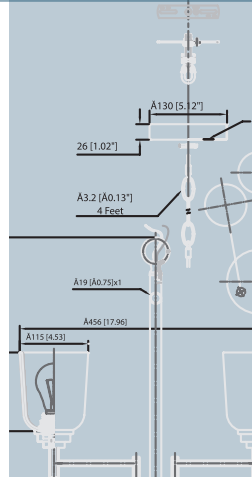

Finish: Old Bronze
Glass: Etched

interior lighting

FLY5028OZ
31.75-79" Adj. H x 28" W x 28" D

FLY5022OZ
26-73" Adj. H x 22" W x 22" D

FLY1714OZ
12" H x 14.5" W x 14.5" D

FLY5018OZ
23.5-70.5" Adj. H x 18" W x 18" D