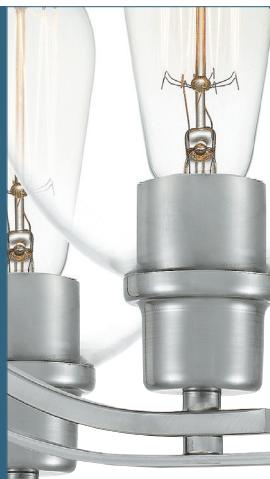

PRUITT

Outfit your home in classic sophistication with the Pruitt collection. The transitional style of these fixtures enhances your décor while also illuminating your home. The simple silhouette comes in your choice of brushed nickel or matte black finish and clear, etched, or seedy glass to allow for a more personalized selection.

interior lighting

Finish: Brushed Nickel
Glass: Clear