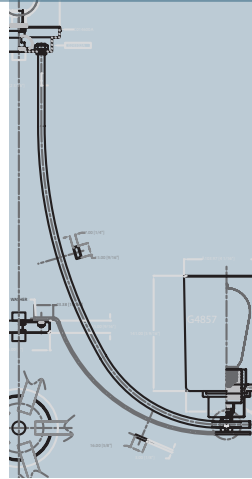

PRUITT

PRODUCT	CANOPY/BACKPLATE	HCWO	BULBS	
PRUO1507BN	5" Dia.	-	1-100W Med Base	DAMP
PRUO1714BN	5" Dia.	-	3-60W Cand Base	DAMP
PRUO8607BN	8" H x 4.5" W	5"	1-100W Med Base	DAMP
PRUO8617BN	4.5" H x 8" W	6.25"	2-100W Med Base	DAMP
PRUO8626BN	4.5" H x 8" W	6.25"	3-100W Med Base	DAMP
PRUO8636BN	4.5" H x 8" W	6.25"	4-100W Med Base	DAMP