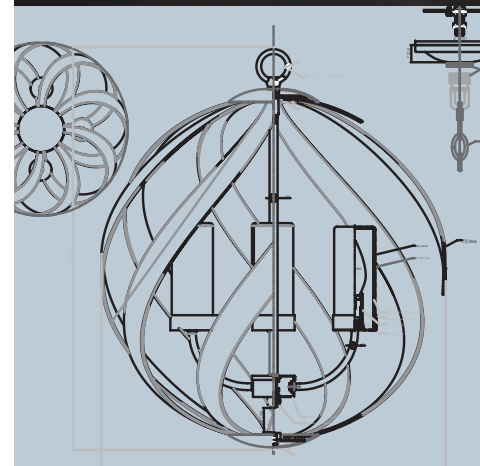

AMBIENCE WITH A TWIST

Make a statement — and let guests make an entrance. Blacksmith best dazzles in lobby and entryway settings, where its dimmable glow sets the mood for fond memories. Install in restaurant dining rooms or over a bar to perfectly illuminate an evening out on the town.

> **BLACKSMITH.** In a twisted ironwork design, the Blacksmith pendant stylishly radiates rustic patina in lustrous, lived-in tones of silver and charcoal. The candles are fitted with frosted glass cylindrical shades — whether with 3, 4 or 5 bulbs, each pendant is dimmable for a flattering, completely customizable look. The handsome chain drop is a final, polished flourish to Blacksmith's classic ambience and stately allure. Find **BLACKSMITH** on page 428 of the Quoizel 2019–2020 Catalog.