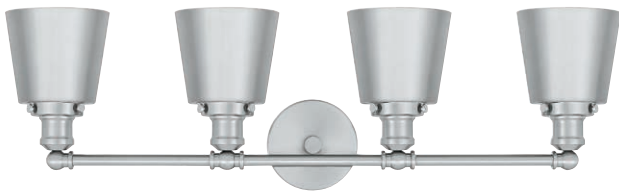

interior lighting

Finish: Brushed Nickel, Polished Nickel
Shade: Metal

UNIM8602BN

UNIM8602PK

9" H x 15" W x 6.25" D

UNIM8603BN

UNIM8603PK

9" H x 23" W x 6.25" D