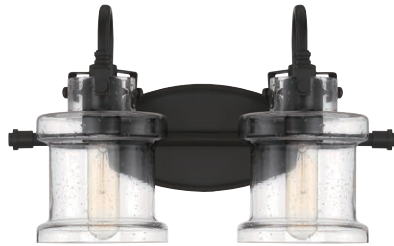

DNY8602EK
9.75" H x 16.25" W x 7.25" D