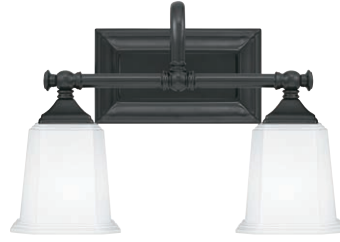

NL8602EK
10" H x 15" W x 7" D