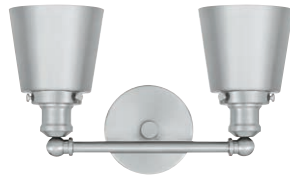

UNIM8602BN