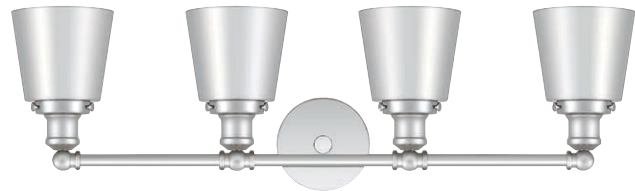

UNIM8604PK

9" H x 31.75" W x 6.25" D

UNION

PRODUCT	BACKPLATE	HCWO	BULBS	
UNIM8602BN	5" Dia.	6.5"	2-100W Med Base	DAMP
UNIM8602PK	5" Dia.	6.5"	2-100W Med Base	DAMP
UNIM8603BN	5" Dia.	6.5"	3-100W Med Base	DAMP
UNIM8603PK	5" Dia.	6.5"	3-100W Med Base	DAMP
UNIM8604BN	5" Dia.	6.5"	4-100W Med Base	DAMP
UNIM8604PK	5" Dia.	6.5"	4-100W Med Base	DAMP