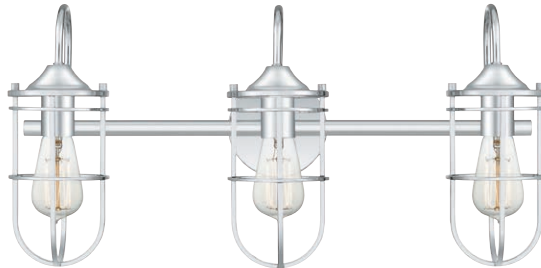

BOOTHBAY

Finish: Polished Chrome
Shade: Metal

BBY8614C
11.75" H x 14.25" W x 6.5" D

bath

BBY8624C
11.75" H x 24" W x 6.5" D

BBY8634C
11.75" H x 34" W x 6.5" D

BOOTHBAY

PRODUCT	BACKPLATE	HCWO	BULBS	
BBY8614C	4.75" Dia.	6"	2-100W Med Base	DAMP
BBY8624C	4.75" Dia.	6"	3-100W Med Base	DAMP
BBY8634C	4.75" Dia.	6"	4-100W Med Base	DAMP