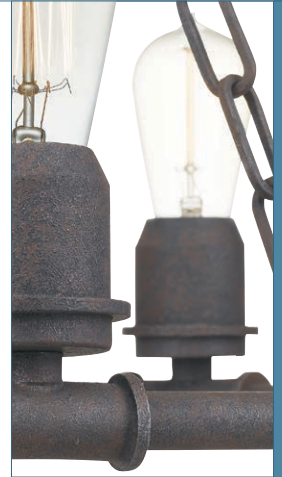

chandeliers