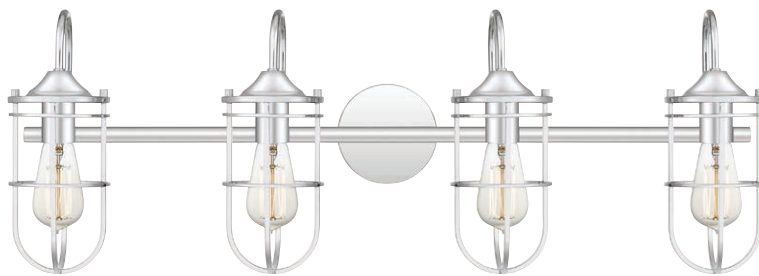

BOOTHBAY

Finish: Polished Chrome
Shade: Metal

BBY8614C
11.75" H x 14.25" W x 6.5" D

bath

BBY8624C
11.75" H x 24" W x 6.5" D

BBY8634C
11.75" H x 34" W x 6.5" D

BOOTHBAY

PRODUCT	BACKPLATE	HCWO	BULBS	
BBY8614C	4.75" Dia.	6"	2-100W Med Base	DAMP
BBY8624C	4.75" Dia.	6"	3-100W Med Base	DAMP
BBY8634C	4.75" Dia.	6"	4-100W Med Base	DAMP