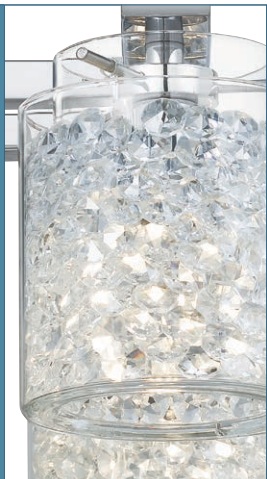

PURCELL

Glass cup shades are filled with faceted prisms in the Purcell style, a family of vanity lights available in an array of sizes. Set upon a simple chrome backplate and horizontal base, Purcell sparkles in a master bath, powder room, or even an entryway.

interior lighting

Finish: Polished Chrome
Glass: Clear with Crystals