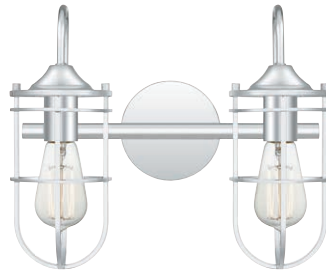

Vanity lighting goes coastal chic in the Boothbay collection. A steel cage surround and gooseneck arms offer nautical charm, while the polished chrome finish adds versatility. We recommend using filament bulbs for maximum appeal.

BOOTHBAY

Finish: Polished Chrome
Shade: Metal

BBY8614C
11.75" H x 14.25" W x 6.5" D