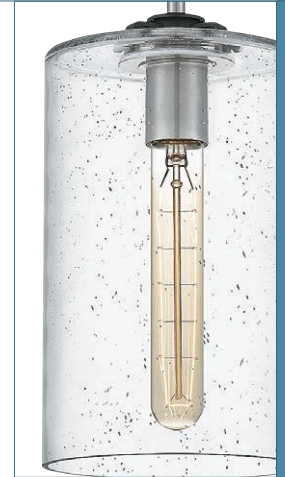

mini pendants