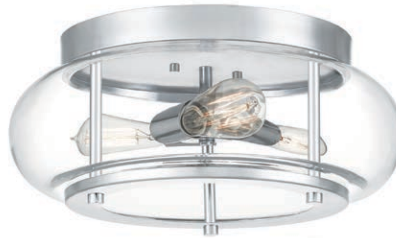

TRG1616C
7" H x 16" W x 16" D