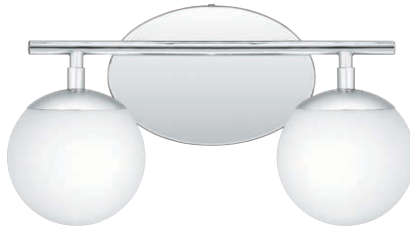

RYL8614C
7.5" H x 13.25" W x 6" D