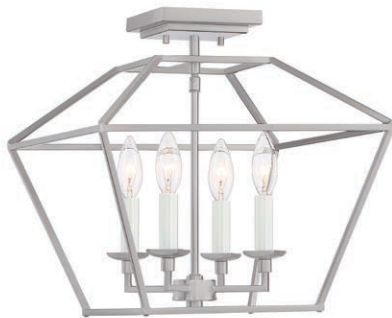

AVY1714BN
14" H x 14" W x 14" D

AVIARY

PRODUCT	CANOPY	BULBS	
AVY1714BN	5"W x 5"D	4-60W Cand Base	DAMP
AVY5203BN	5" Dia.	3-60W Cand Base	DAMP
AVY5204BN	5" Dia.	4-60W Cand Base	DAMP
AVY5206BN	5" Dia.	6-60W Cand Base	DAMP