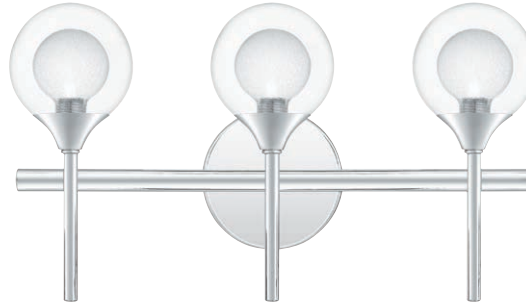

SPELLBOUND

Finish: Polished Chrome
Glass: Clear with Sandblasted Interior

PCSB8612C
9.5" H x 12" W x 6.25" D

bath

PCSB8616C
9.5" H x 16.75" W x 6.25" D

PCSB8623C
9.5" H x 23" W x 6.25" D

SPELLBOUND

PRODUCT	BACKPLATE	HCWO	BULBS	
PCSB8612C	4.75" Dia.	5.5"	2-40W G9	DAMP
PCSB8616C	4.75" Dia.	5.5"	3-40W G9	DAMP
PCSB8623C	4.75" Dia.	5.5"	4-40W G9	DAMP