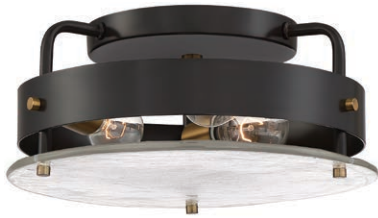

DURANT

QF5123PN
6.25" H x 14" W x 14" D

Finish: Palladian Bronze   Glass: Clear