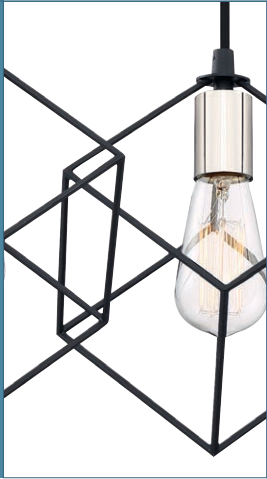

HOLOGRAPH

The Holograph takes chic minimalism to a new dimension. The modern cage consists of a thin cubical frame, set on an angle to showcase the light source. The polished chrome socket pops against the deep earth black finish, and a vintage filament bulb adds retro flair. Select from a variety of configurations and adjust the cable to your desired height.

interior lighting