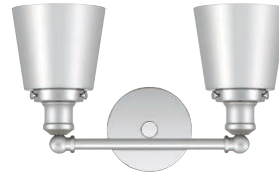

UNIM8602PK

9" H x 15" W x 6.25" D