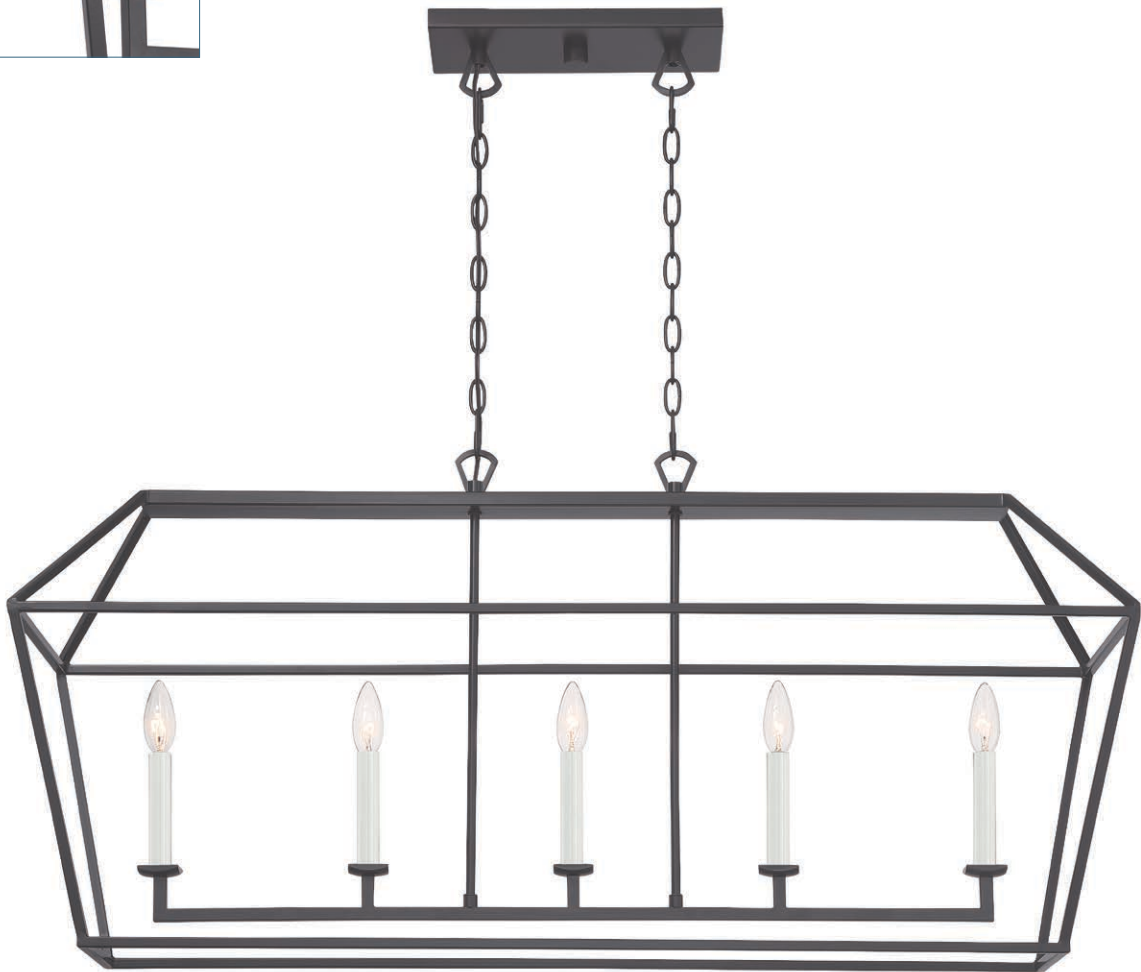

AVIARY

Industrial, ironclad elements reveal a surprisingly airy aesthetic in polished nickel, brushed nickel or Palladian bronze. The Aviary collection, available in a variety of sizes, instantly enlivens dull spaces with a bold, angular shape, exposed candles and thick chain suspension. Free of superfluous scrolls and flourishes, Aviary speaks to simplicity of design rooted in farmhouse craftsmanship.

Finish: Palladian Bronze

interior lighting

AVY542PN
24.5 - 74" Adj. H x 42" W x 12.5" D