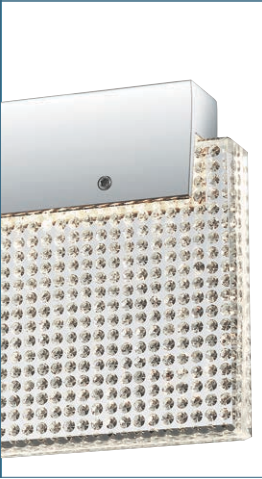

MATRIX

Matrix includes built-in LED technology that lasts for a minimum of 20,000 hours — but this high-design fixture dazzles whether it's on or off. The modern pendant style is suspended from thin cords and an angular canopy. All the better to let its light source do the talking: a glittering framework injects polish and intrigue into any space.

Finish: Brushed Nickel, Polished Chrome

interior lighting

MTX136C
10.5 – 96.5" Adj. H x 35.25" W x 0.75" D