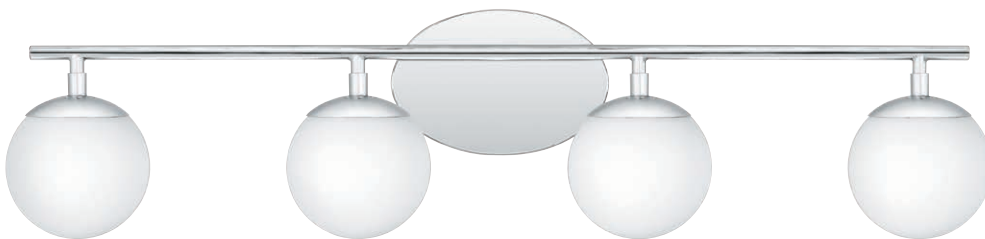

RYL8630C
7.5" H x 30.75" W x 6" D

RYDELL

PRODUCT	BACKPLATE	HCWO	DIMMABLE	CCT (Color Temp)	CRI	TOTAL WATTS	LUMENS	
RYL8614C	4.75"H x 7"W	5.25"	No	3000	90	10	720	DAMP | INTEGRATED
RYL8622C	4.75"H x 7"W	5.25"	No	3000	90	15	1305	DAMP | INTEGRATED
RYL8630C	4.75"H x 7"W	5.25"	No	3000	90	20	1640	DAMP | INTEGRATED