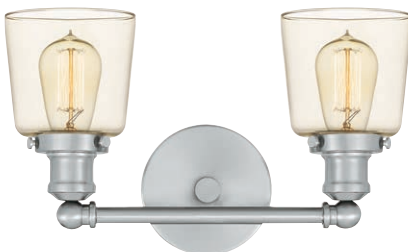

Finish: Brushed Nickel
Glass: Light Champagne

UNI8602BN
9" H x 15" W x 6.25" D