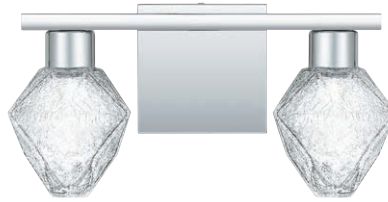

PCCY8614C
6.5" H x 13.75" W x 6.75" D