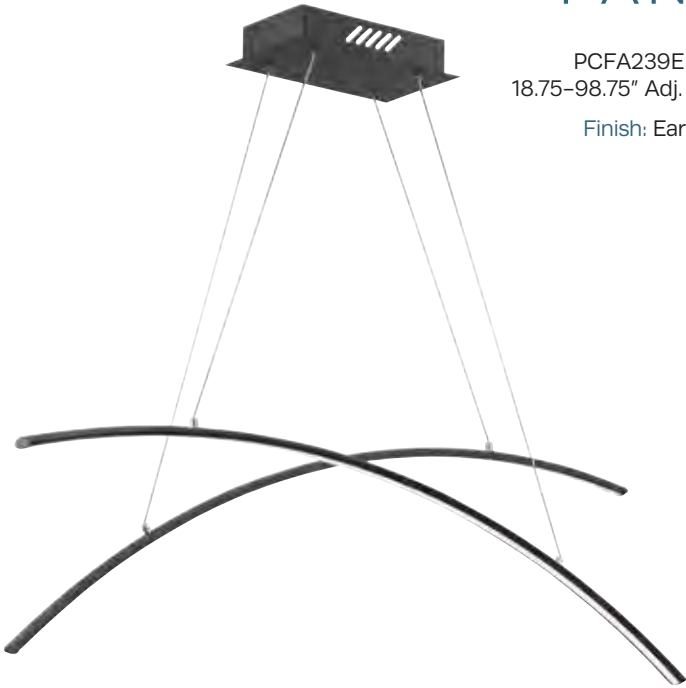

FANFARE

PCFA239EK | PCFA239W
18.75–98.75" Adj. H x 39.5" W x 4.75" D
Finish: Earth Black, White

platinum