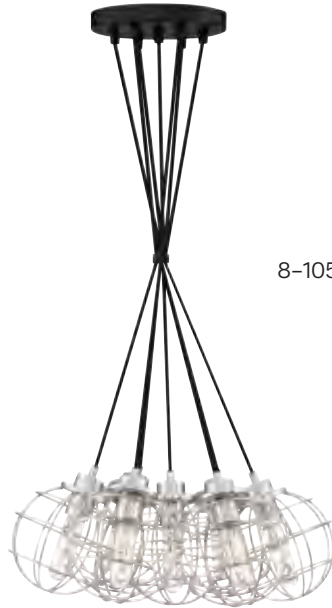

NVG2603EK
8-105" Adj. H x 13.5" W x 13.5" D

NVG2607EK
8-105" Adj. H x 22" W x 22" D