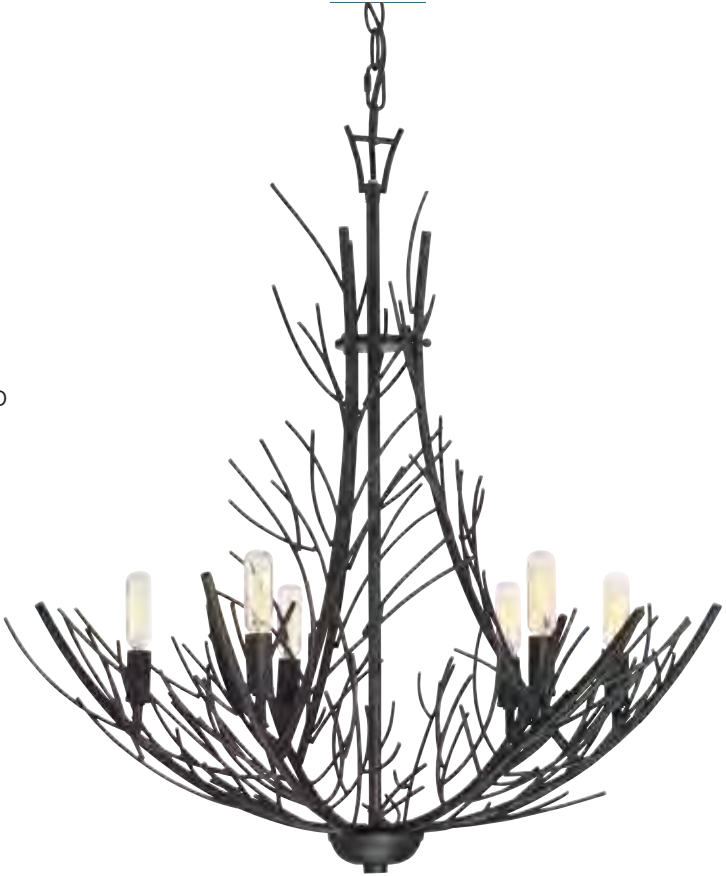

THORNHILL

THL5006MK
32.75-80.75" Adj. H x 26.5" W x 26.5" D
Finish: Mercado Black

VERANDA

VRA5204WT
30-130" Adj. H x 15.75" W x 15.75" D
Finish: Western Bronze