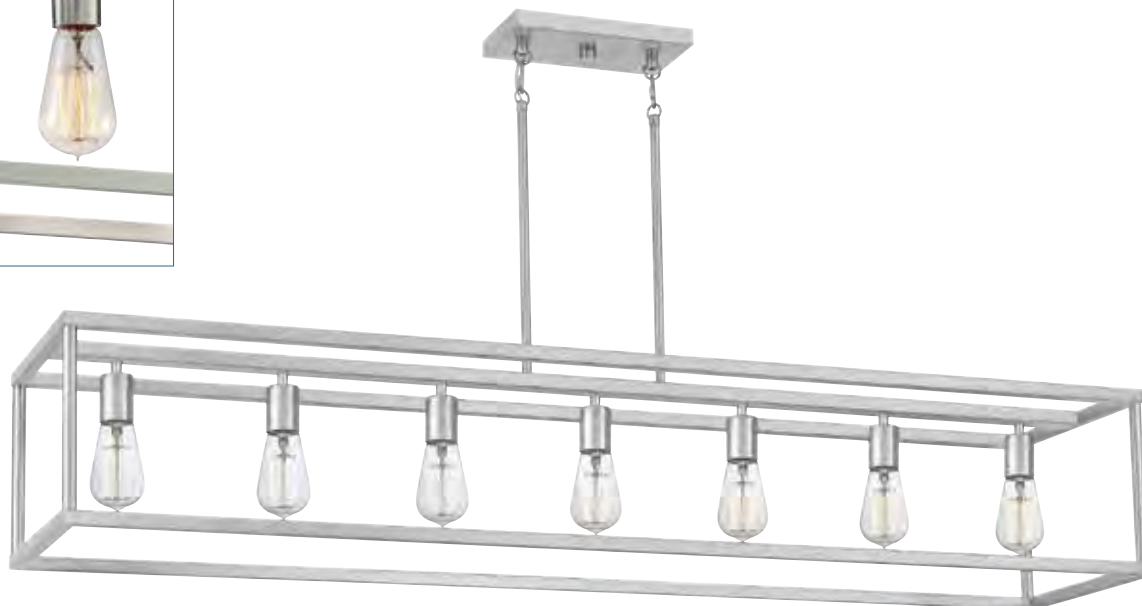

Finish: Brushed Nickel, Western Bronze

NHR752BN
14.25-50.25" Adj. H x 52" W x 12" D