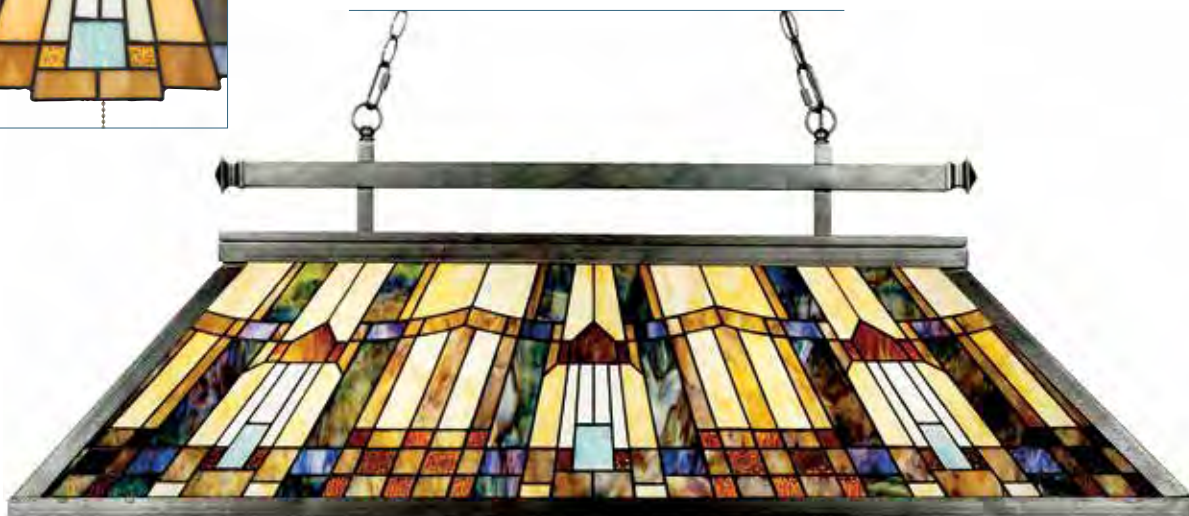

INGLENOOK

Finish: Valiant Bronze
Shade: Tiffany Glass

interior lighting

TFIK348VA
22.75-68.75" Adj. H x 47.5" W x 16" D