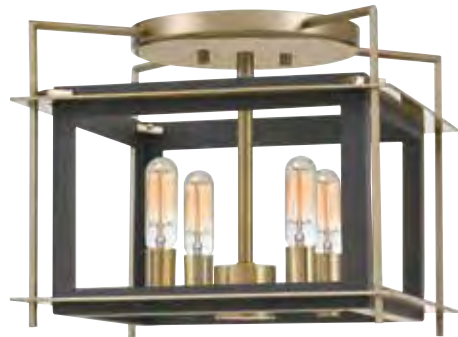

Finish: Western Bronze

interior lighting

ACT5208WT
31.5-127.5" Adj. H x 15.75" W x 15.75" D

ARCHITECT

ACT5204WT
26-122" Adj. H x 12" W x 12" D

ACT1716WT
9.75" H x 12" W x 12" D

ARCHITECT

PRODUCT	CANOPY	BULBS	
ACT1716WT	7.5" Dia.	4-60W Cand Base	DAMP
ACT5204WT	5" Dia.	4-60W Cand Base	DAMP
ACT5208WT	5" Dia.	8-60W Cand Base	DAMP