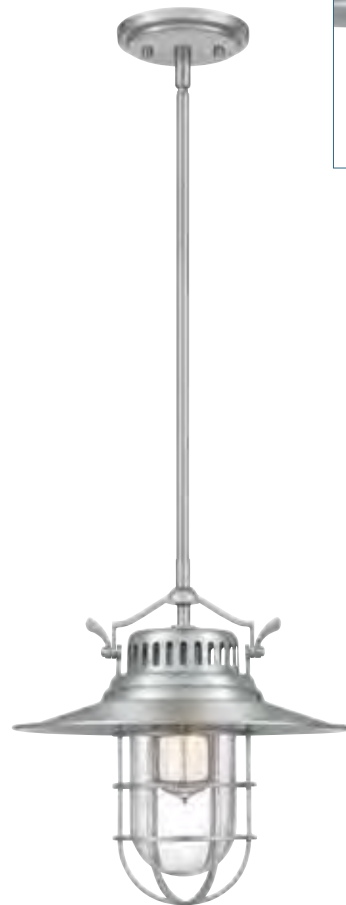

STARBOARD

Finish: Brushed Nickel
Glass: Clear

pendants

CKSB2818BN
15-51" Adj. H x 18.25" W x 18.25" D

CKSB1513BN
15-51" Adj. H x 12.5" W x 12.5" D

STARBOARD

PRODUCT	CANOPY	BULBS	
CKSB1513BN	5" Dia.	1-100W Med Base	DAMP
CKSB2818BN	5" Dia.	1-100W Med Base	DAMP