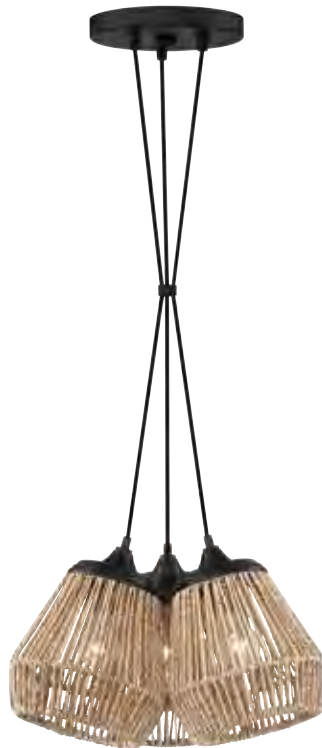

RMI2603EK
16-108" Adj. H x 15" W x 15" D