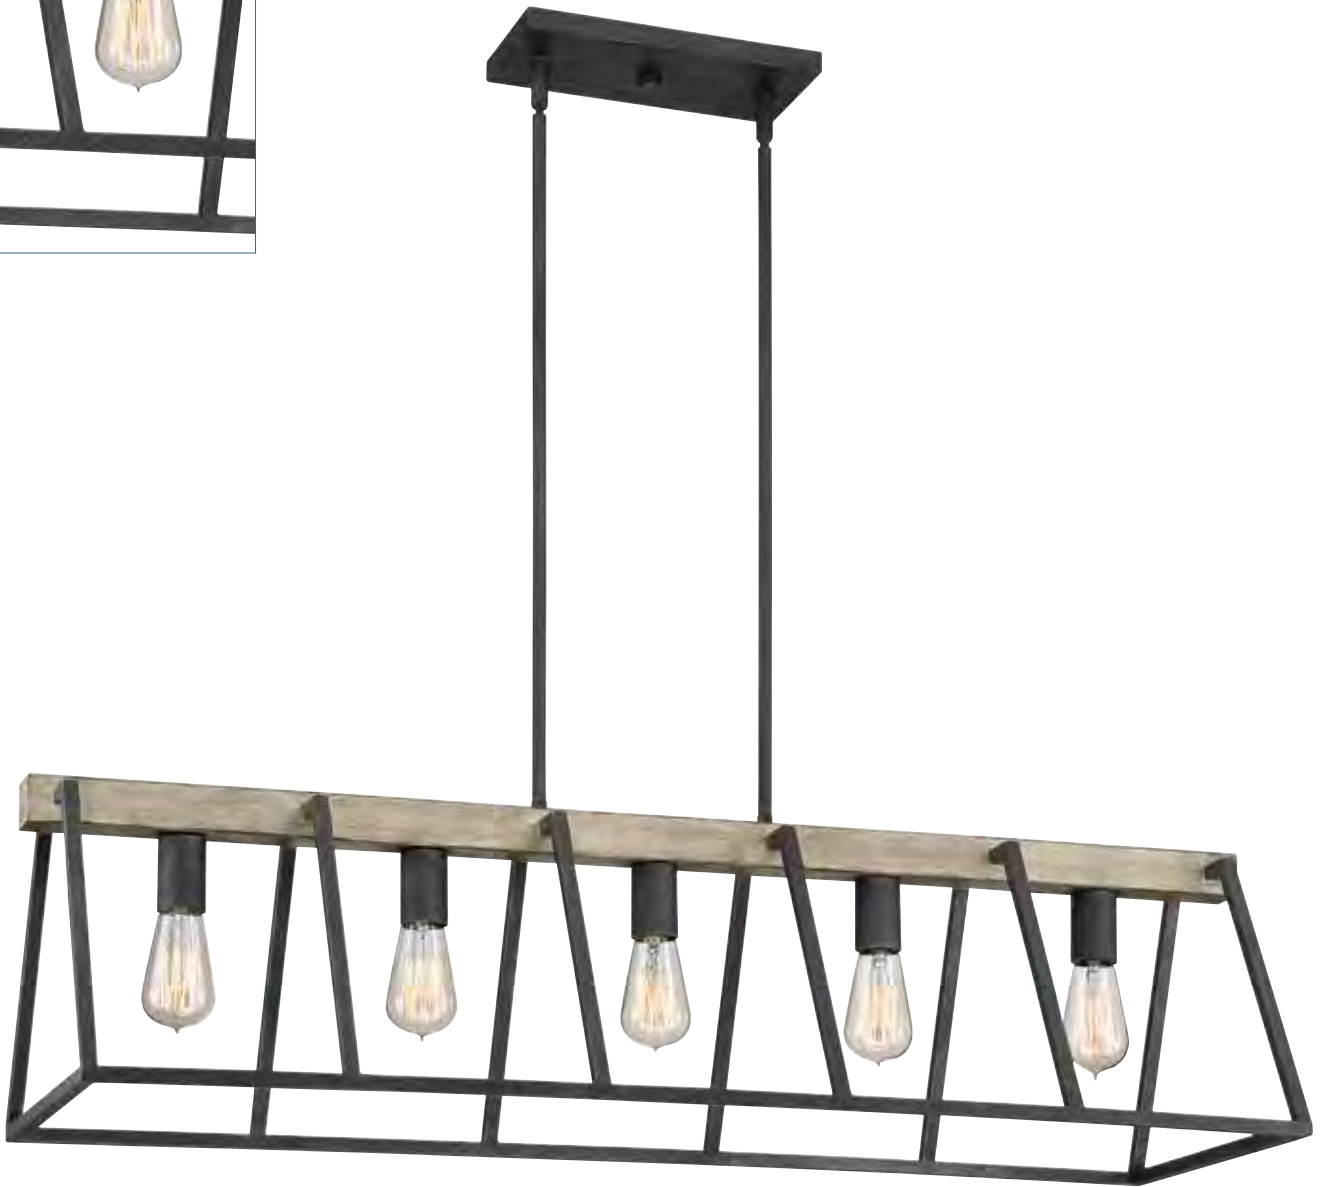

BROCKTON

Finish: Grey Ash

interior lighting

BRT542GK
32-68" Adj. H x 42" W x 13" D