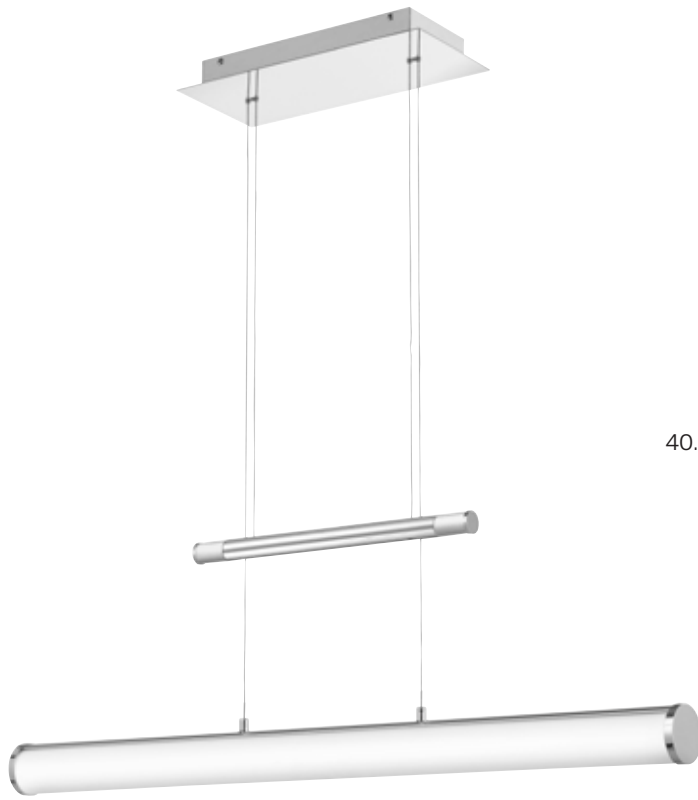

SABRE

PCSE138BN
8.25–44.25" Adj. H x 39.25" W x 3" D

Finish: Brushed Nickel

SILVER EDGE

PCSV142BRA | PCSV142WT
10–101" Adj. H x 42" W x 6" D

Finish: Brushed Aluminum, Western Bronze

PRODUCT	CANOPY	DIMMABLE	CCT (Color Temp)	CRI	TOTAL WATTS	LUMENS	
PCSE138BN	6.75"W x 4.75"D	Yes	3,000	90	24	1,694	DAMP INTEGRATED
PCSV142BRA / PCSV142WT	12"W x 4.5"D	Yes	3,000	90	69	3,941	DAMP INTEGRATED