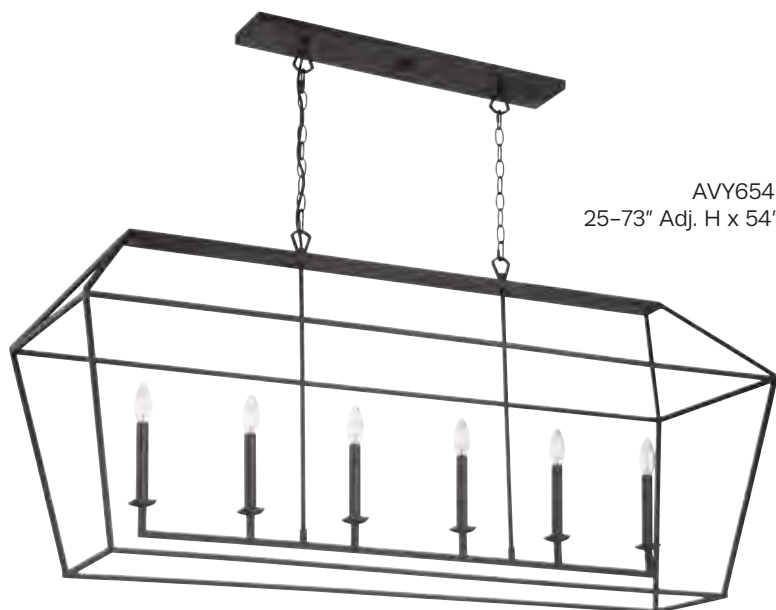

AVIARY

Finish: Palladian Bronze

AVY654PN
25-73" Adj. H x 54" W x 16.25" D