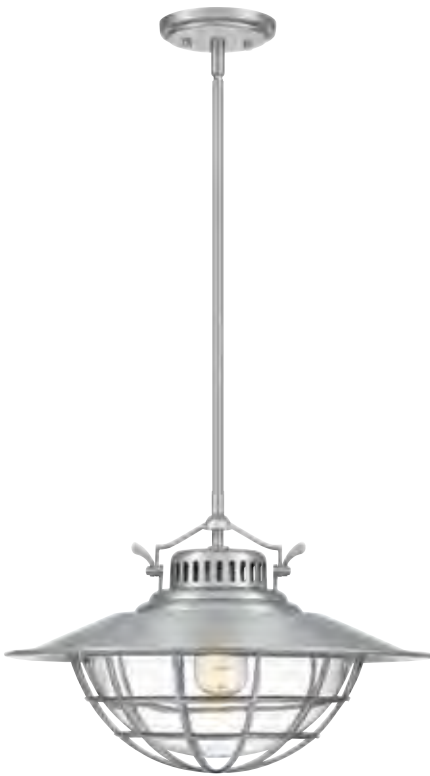

CKSB2818BN
15-51" Adj. H x 18.25" W x 18.25" D