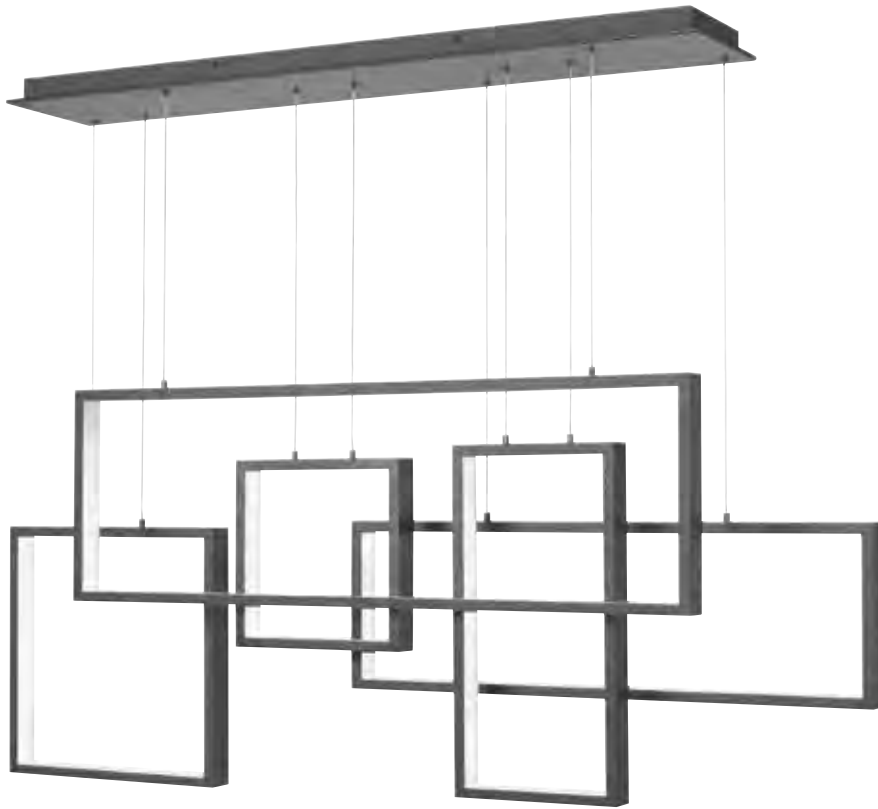

PCCV157WT
30-119.5" Adj. H x 56.75" W x 7.75" D

CANVAS

PRODUCT	CANOPY/ BACKPLATE	DIMMABLE	CCT (Color Temp)	CRI	TOTAL WATTS	LUMENS	
PCCV157WT	43.75"W x 7.25"D	Yes	3,000	90	78	6,240	DAMP | INTEGRATED
PCCV2818WT	6"W x 6"D	Yes	3,000	90	34	2,720	DAMP | INTEGRATED