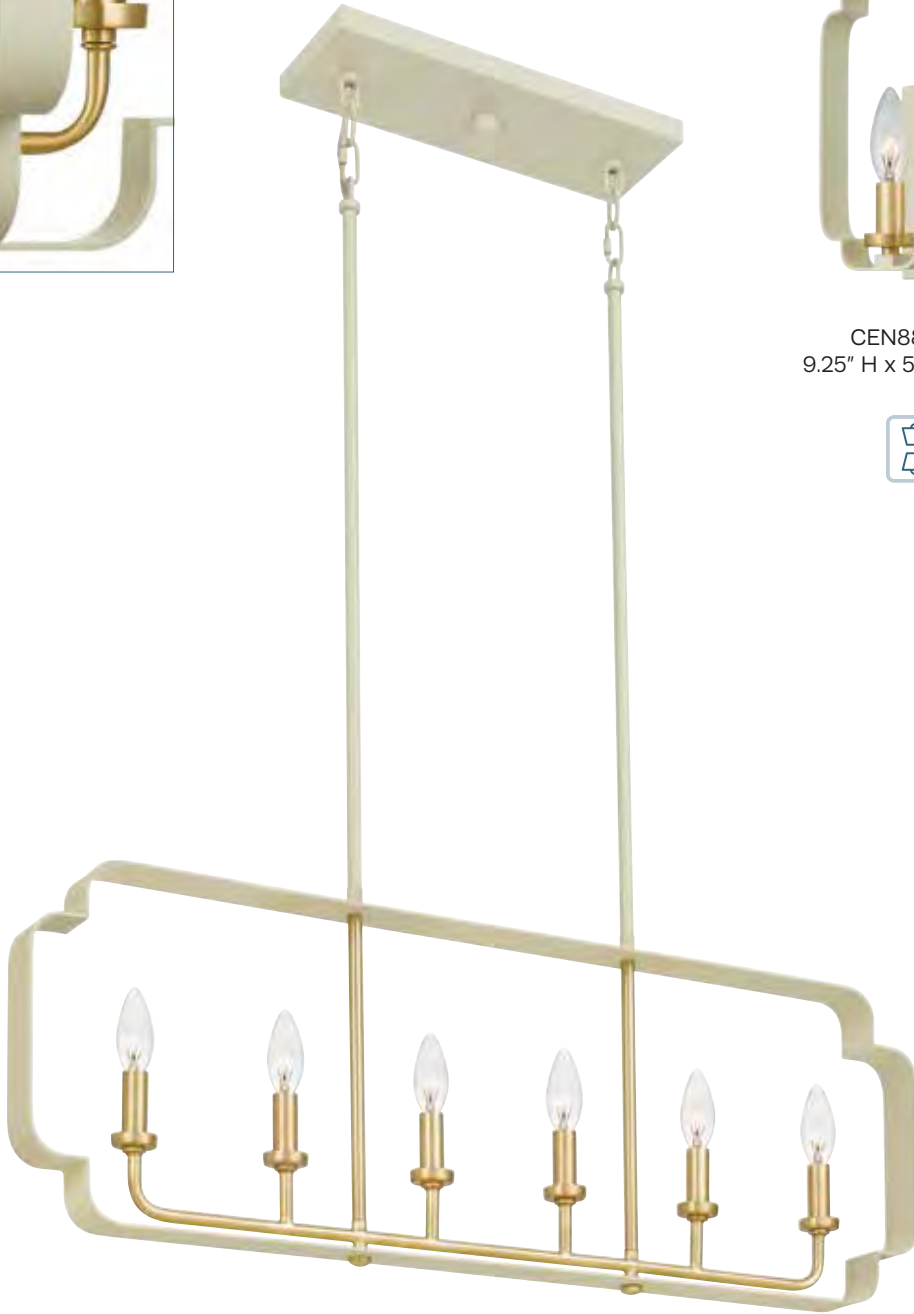

CEN636LCR
18.5-54.25" Adj. H x 36" W x 2" D