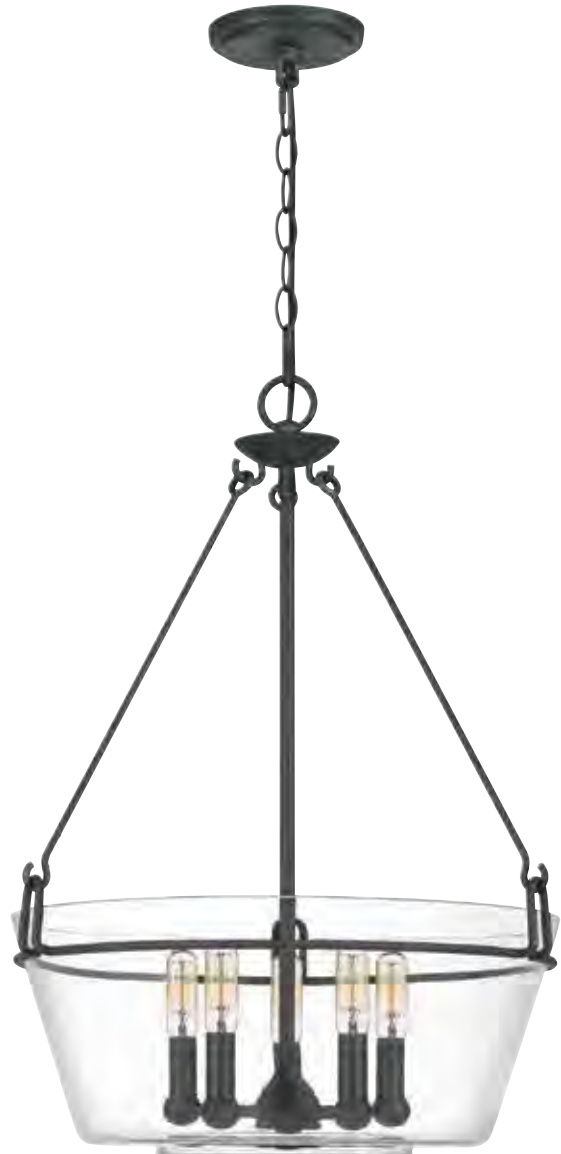

WEL2818GK
28-77" Adj. H x 18.75" W x 18.75" D

WELLS

PRODUCT	CANOPY	BULBS	
WEL1717GK	5" Dia.	4-60W Cand Base	DAMP
WEL2818GK	5" Dia.	5-60W Cand Base	DAMP