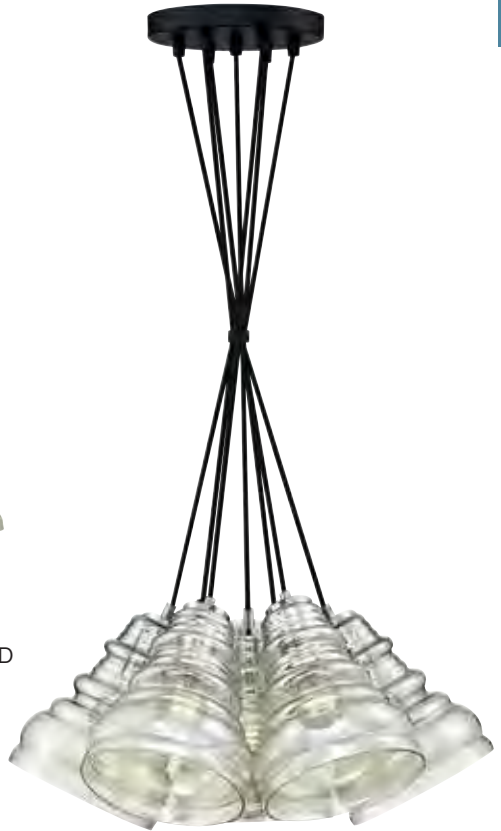

PPY2607EK
14-106.5" Adj. H x 18" W x 18" D