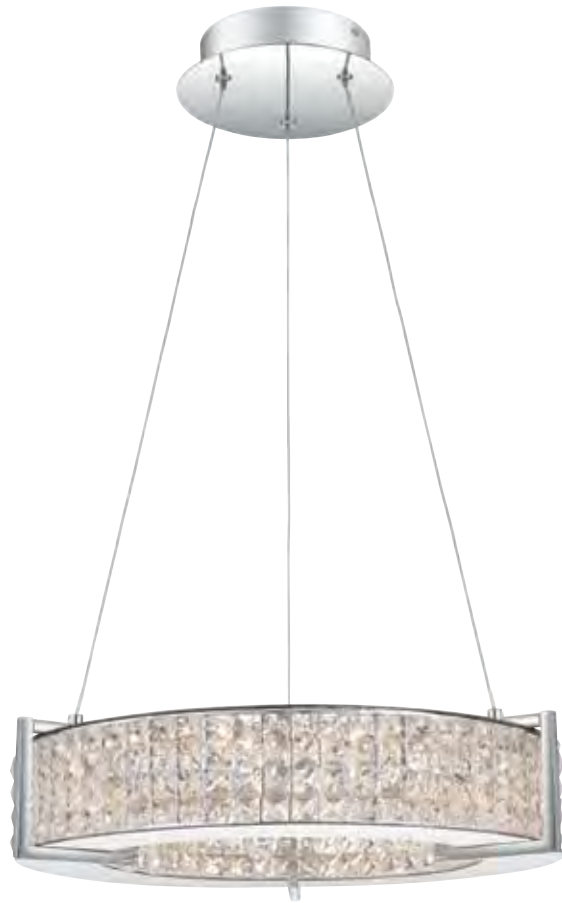

VIRTUE

PCVU2819C
4.25–100" Adj. H x 19" W x 19" D
Finish: Polished Chrome

PRODUCT	CANOPY	DIMMABLE	CCT (Color Temp)	CRI	TOTAL WATTS	LUMENS	
PCBO2816C	7.25" Dia.	Yes	3,000	90	27	2,310	DAMP | INTEGRATED
PCVU2819C	6" Dia.	Yes	3,000	90	29	2,800	DAMP | INTEGRATED