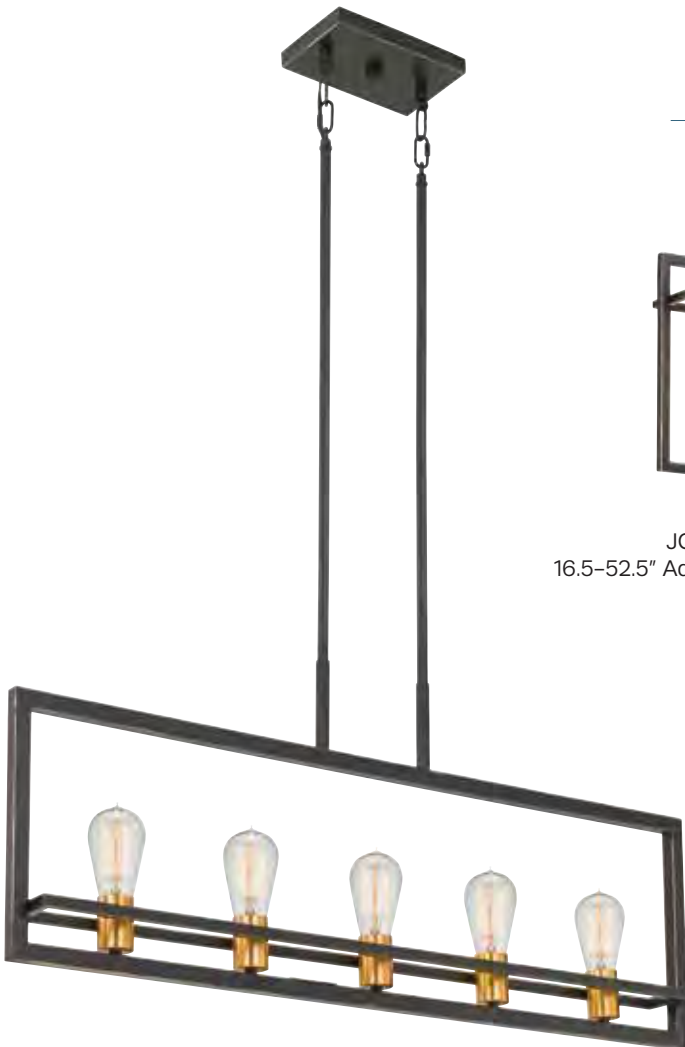

JC532PN
20.5–56.5" Adj. H x 36" W x 3" D