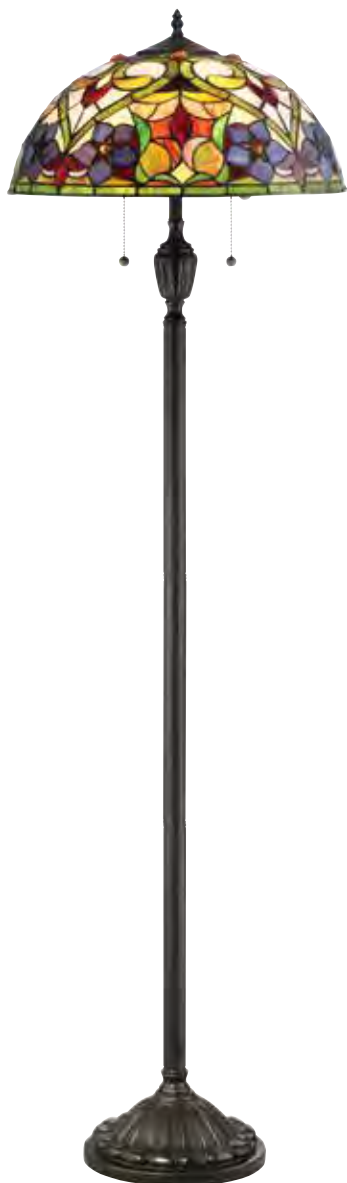

VIOLETS

Finish: Vintage Bronze
Shade: Tiffany Glass

TFVT9362VB
62" H x 18" W x 18" D