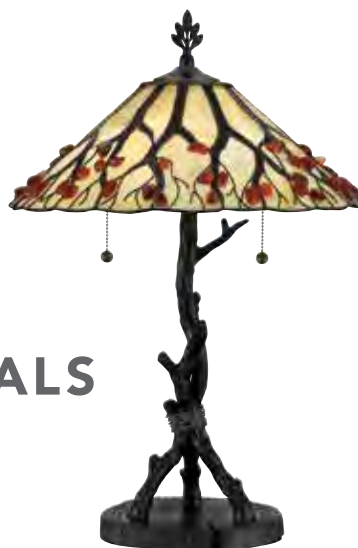

QUOIZEL NATURALS

WHISPERING WOOD

AG711TVA
25" H x 17" W x 17" D

Finish: Valiant Bronze Shade: Agate Stone

PRODUCT	BULBS	
TF3334TVA	2-75W Med Base	PORTABLE
TF1433T	2-75W Med Base	PORTABLE
TF1791TWT	1-75W Med Base	PORTABLE
AG711TVA	2-75W Med Base	PORTABLE