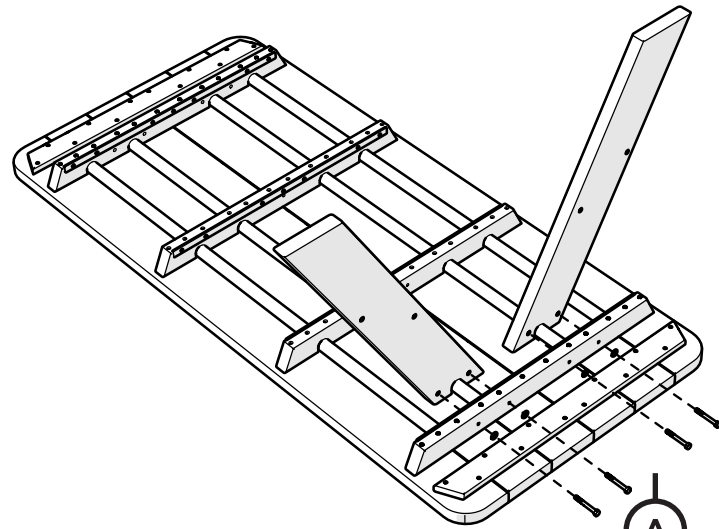

2.5" Screw — H.313-18X2.5

B x 4

3" Screw — HHL.25X3

O x 24

5/16 X 3/4 OD FLAT WASHER

O x 4

1/4 FLAT WASHER

Something missing?
Call (833) 665-6300

1

O x 4

5/16 X 3/4 OD FLAT WASHER

Repeat other side

2

O x 4

5/16 X 3/4 OD FLAT WASHER

Repeat other side