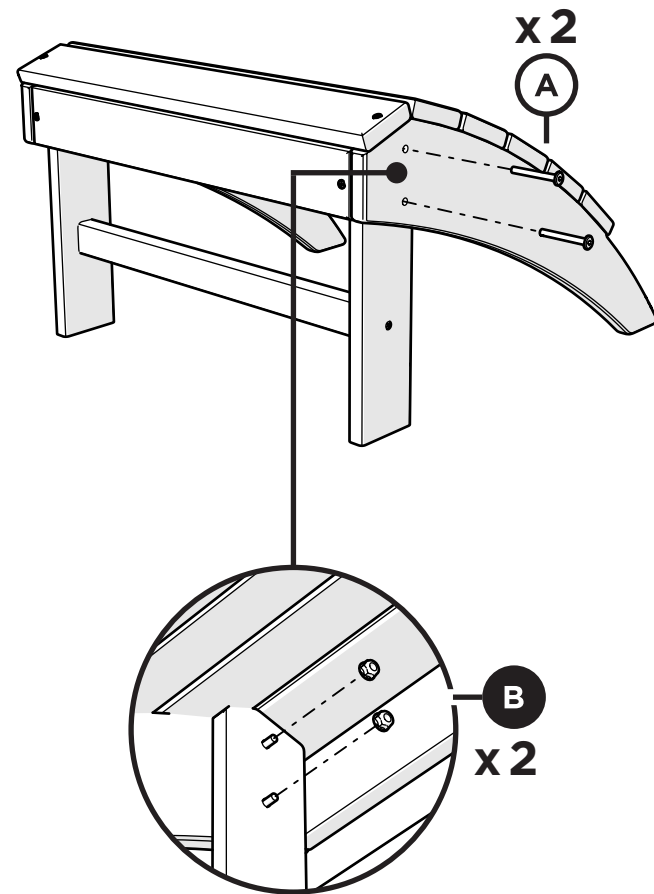

TOOLS

PARTS

A x 4

B x 4

1

x 2

A

B

x 2

2

x 2

A

B

x 2

Something missing?
Call (833) 665-6300

POLYWOOD