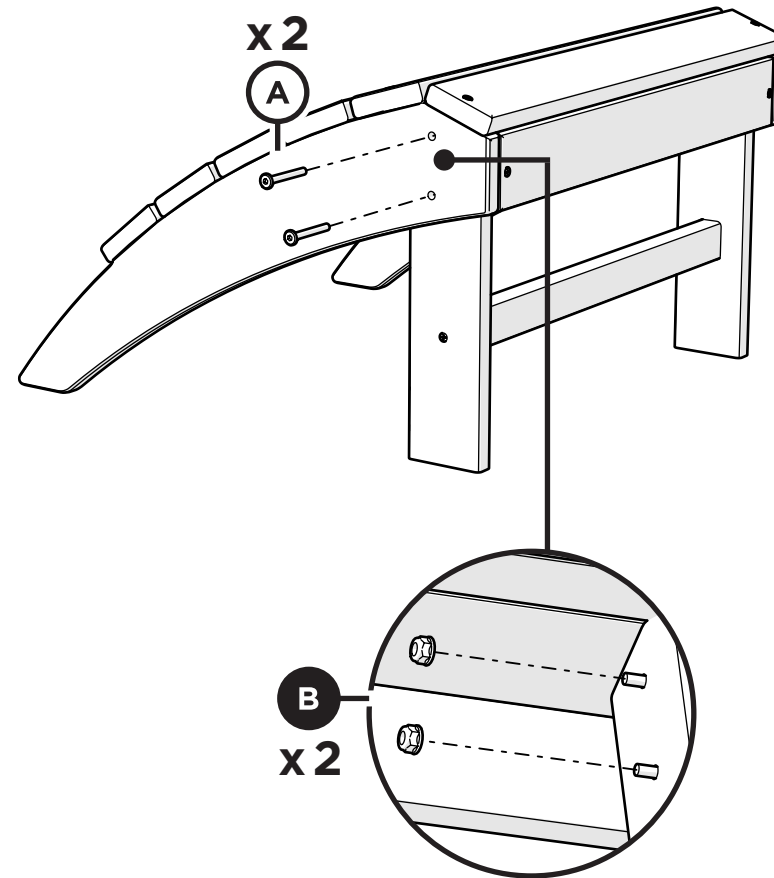

TOOLS

4mm T-handle
hex key (included)

7/16" wrench
(not included)

PARTS

A x 4

1.875" Bolt — H.25-20X1.875

B x 4

Flange Nylon Lock Nut
HN.25-20FN

1

x 2

A

B

x 2

2

x 2

A