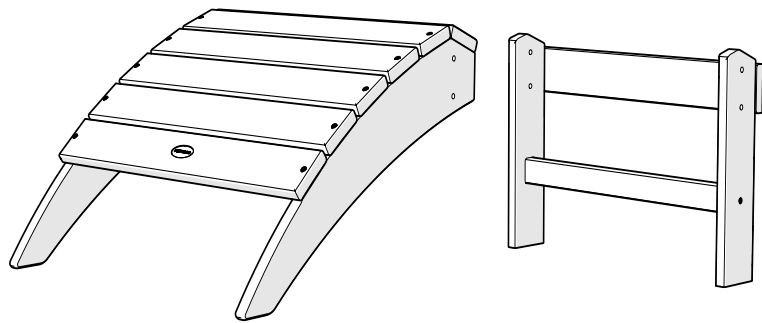

TOOLS

4mm T-handle
hex key (included)

7/16" wrench
(not included)

PARTS

A x 4

1.875" Bolt — H.25-20X1.875

B x 4

Flange Nylon Lock Nut
HN.25-20FN