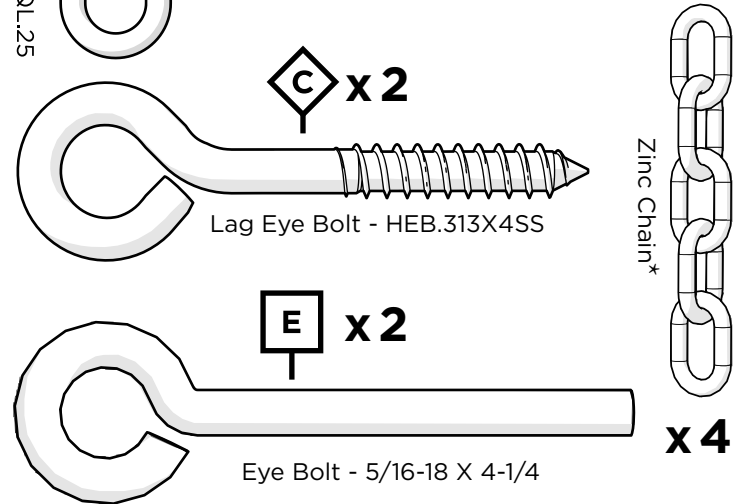

TOOLS

4mm T-handle hex key (included) 1/2" wrench (not included) 7/16" wrench (not included)

PARTS

*Not to scale

Something missing?
Call (833) 665-6300

1

2

3