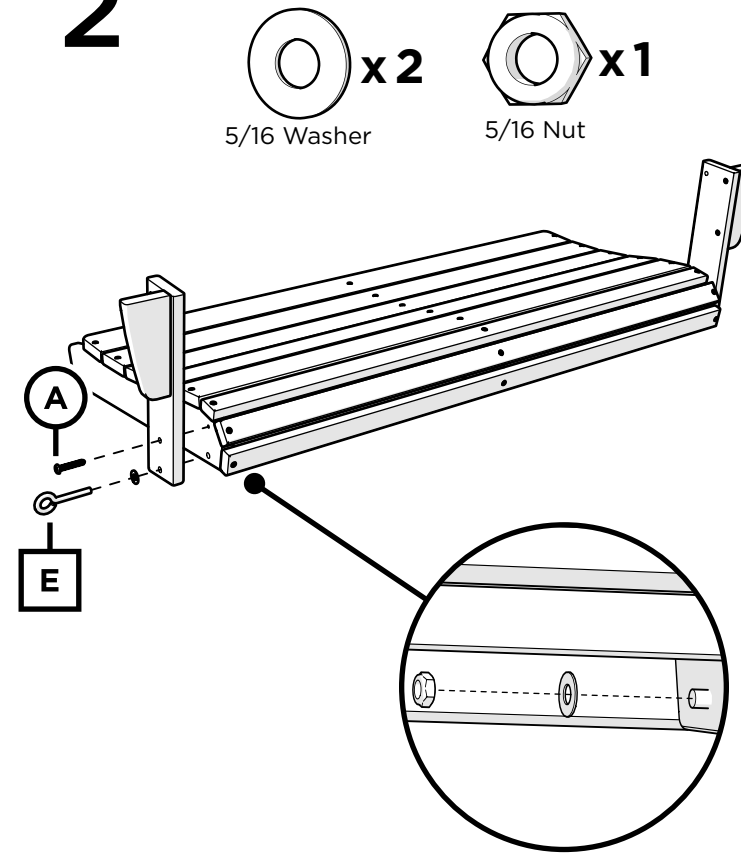

TOOLS

4mm T-handle hex key (included) 1/2" wrench (not included) 7/16" wrench (not included)

PARTS

*Not to scale

Something missing?
Call (833) 665-6300

1

2

3