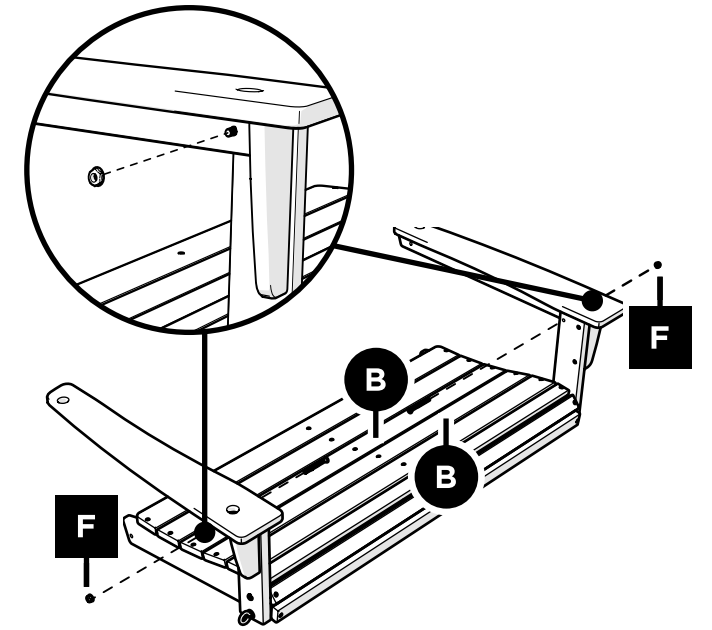

TOOLS

4mm T-handle hex key (included) 1/2" wrench (not included) 7/16" wrench (not included)

PARTS

*Not to scale

Something missing?
Call (833) 665-6300

1

2

3