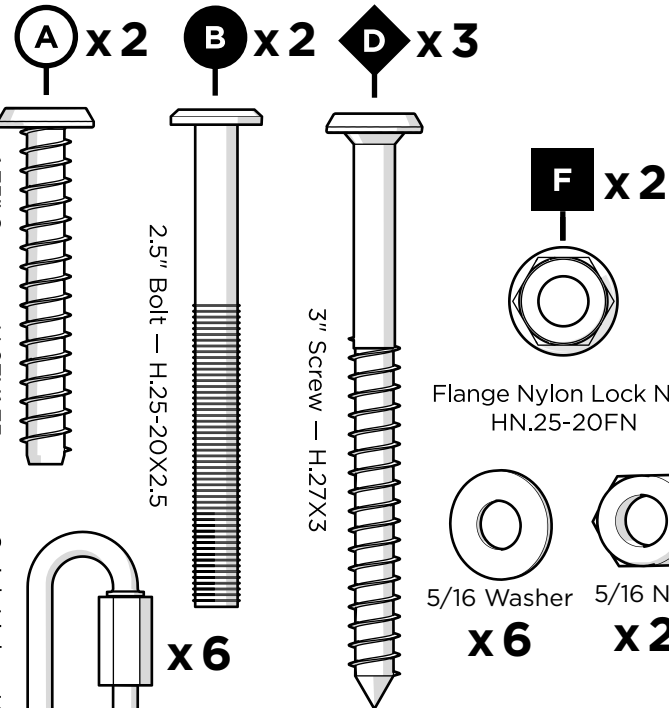

TOOLS

4mm T-handle hex key (included) 1/2" wrench (not included) 7/16" wrench (not included)

PARTS

*Not to scale

Something missing?
Call (833) 665-6300

1

2

3