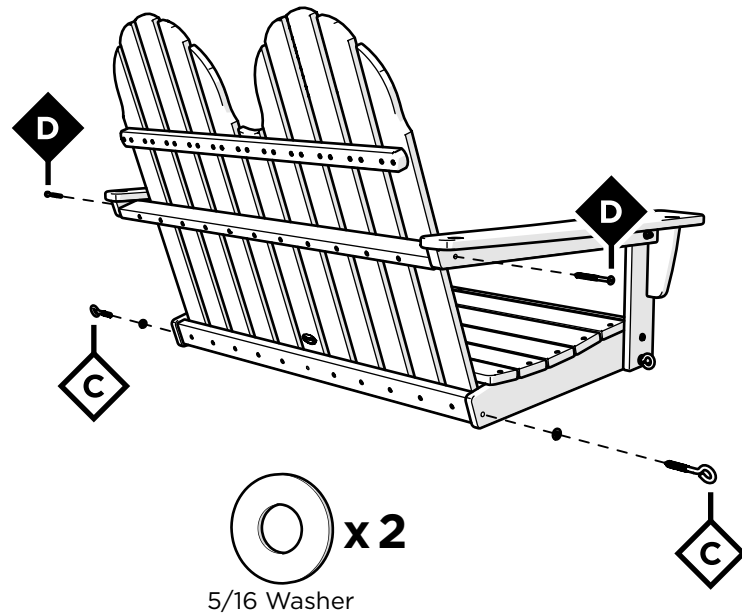

TOOLS

4mm T-handle hex key (included)   1/2" wrench (not included)   7/16" wrench (not included)

PARTS

*Not to scale

Something missing?
Call (833) 665-6300

1

2

3

4

5

6