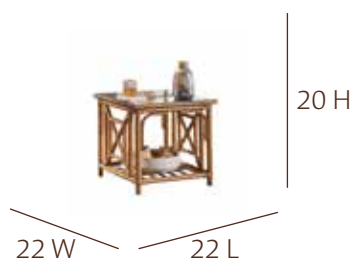

PJS-1501-HON-ET
SQUARE END TABLE
W/GLASS