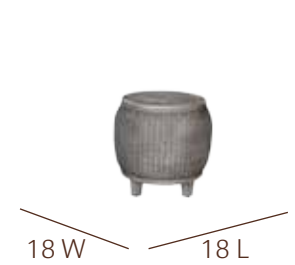

**PJS-9001-GRY-LC**  
LOUNGE CHAIR  
W/INDOOR BEIGE  
FABRIC CUSHIONS

**PJS-9001-GRY-LS**  
LOVESEAT  
W/INDOOR BEIGE  
FABRIC CUSHIONS

**PJS-9001-GRY-S**  
SOFA  
W/INDOOR BEIGE  
FABRIC CUSHIONS

**PJS-9001-GRY-CT**  
COFFEE TABLE  
W/GLASS