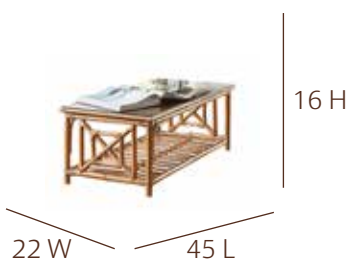

PJS-1501-HON-CT
RECTANGULAR
COFFEE TABLE
W/GLASS