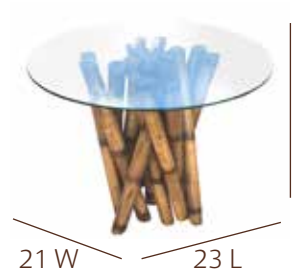

PJS-4001-NAT-B
DINING TABLE
W/OPTIONAL GLASS