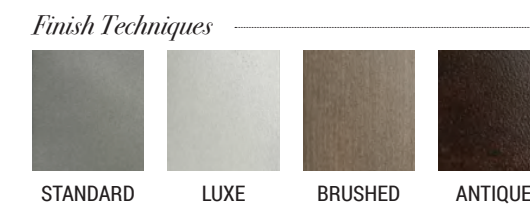

MODERNA

\*AVAILABLE ONLY WITHOUT UMBRELLA HOLE

Chairs

**2175S** SLING DINING ARMLESS CHAIR  
**2175P** PADDED SLING DINING ARMLESS CHAIR

W - 23" D - 25.5" H - 34" SH - 17.5"

**2179MS** SLING COUNTER ARMLESS STOOL  
**2179MP** PADDED SLING COUNTER ARMLESS STOOL