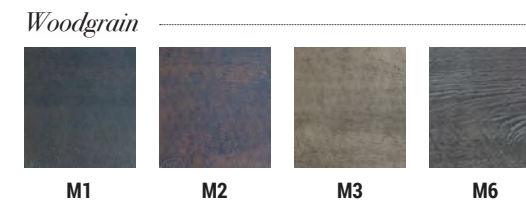

Available Tops & Finish Techniques

*SEE ALL OPTIONS STARTING ON PAGE 196