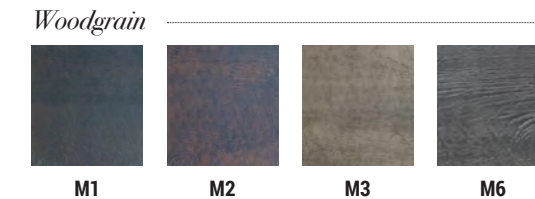

\*LIVE EDGE NOT AVAILABLE FOR OVAL TABLES \*SEE ALL OPTIONS STARTING ON PAGE 196

VINTAGE METRO TABLES

\*AVAILABLE ONLY WITHOUT UMBRELLA HOLE

*Dining, High Dining & Occasional*

**NSD32\***  
SQUARE DINING TABLE