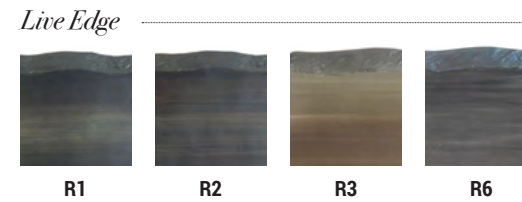

Available Tops & Finish Techniques

*SEE ALL OPTIONS STARTING ON PAGE 196