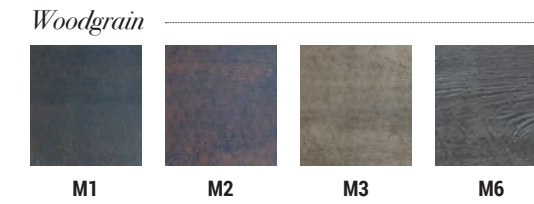

Available Tops & Finish Techniques

*LIVE EDGE NOT AVAILABLE FOR OVAL TABLES *SEE ALL OPTIONS STARTING ON PAGE 196