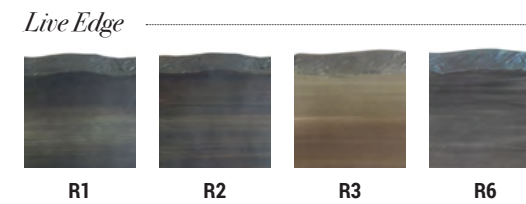

W - 49" D - 49" H - 22.5"

RECTANGULAR FIREPIT COFFEE TABLE  
**TRF32WL** FULLY WELDED  
LID INCLUDED

W - 36" D - 52" H - 22.5"

*Available Tops & Finish Techniques*

\*SEE ALL OPTIONS STARTING ON PAGE 196

ARCHES TABLES