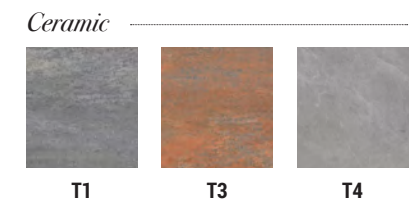

W - 49" D - 49" H - 22.5"

RECTANGULAR FIREPIT COFFEE TABLE  
**TRF32WL** FULLY WELDED  
LID INCLUDED

W - 36" D - 52" H - 22.5"

*Available Tops & Finish Techniques*

\*SEE ALL OPTIONS STARTING ON PAGE 196

ARCHES TABLES