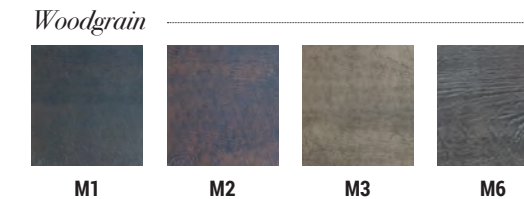

W - 36" D - 52" H - 22.5"

SQUARE FIREPIT COFFEE TABLE  
**A0SF44WL\*** FULLY ASSEMBLED - LID INCLUDED

W - 44" D - 44" H - 22.5"

*Available Tops & Finish Techniques*

\*SEE ALL OPTIONS STARTING ON PAGE 196

**BILTMORE® ESTATE TABLES**