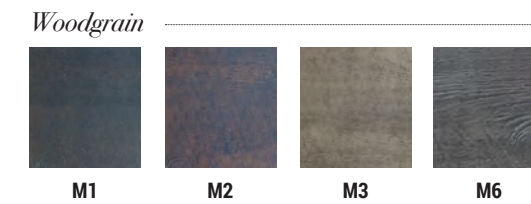

MODERNA

\*AVAILABLE ONLY WITHOUT UMBRELLA HOLE

Chairs

**2175S** SLING DINING ARMLESS CHAIR  
**2175P** PADDED SLING DINING ARMLESS CHAIR

W - 23" D - 25.5" H - 34" SH - 17.5"

**2179MS** SLING COUNTER ARMLESS STOOL  
**2179MP** PADDED SLING COUNTER ARMLESS STOOL