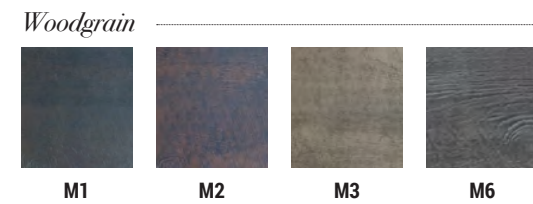

W - 26" D - 26" H - 20"

SQUARE SIDE TABLE  
**KSS20\*** FULLY ASSEMBLED

W - 22" D - 22" H - 22"

*Available Tops & Finish Techniques*

\*SEE ALL OPTIONS STARTING ON PAGE 196

AVENUE TABLES

\*AVAILABLE ONLY WITHOUT UMBRELLA HOLE