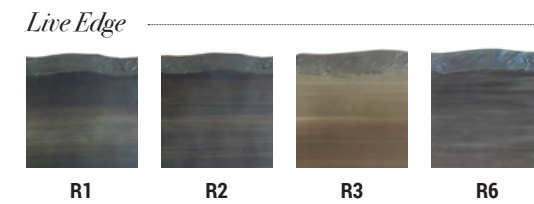

MODERNA

\*AVAILABLE ONLY WITHOUT UMBRELLA HOLE

Chairs

**2175S** SLING DINING ARMLESS CHAIR  
**2175P** PADDED SLING DINING ARMLESS CHAIR

W - 23" D - 25.5" H - 34" SH - 17.5"

**2179MS** SLING COUNTER ARMLESS STOOL  
**2179MP** PADDED SLING COUNTER ARMLESS STOOL