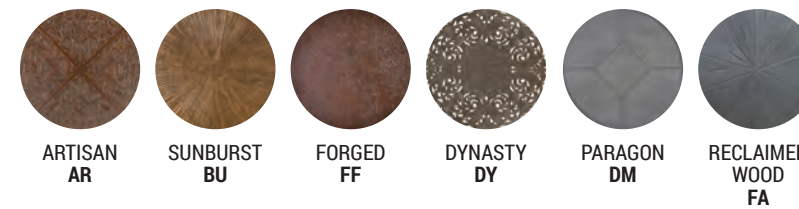

W - 22" D - 22" H - 22"

Available Tops & Finish Techniques

\*SEE ALL OPTIONS STARTING ON PAGE 196

RESORT FUSION TABLES

\*AVAILABLE ONLY WITHOUT UMBRELLA HOLE

Dining & Occasional

OVAL DINING TABLE  
D9ODK84 READY TO ASSEMBLE