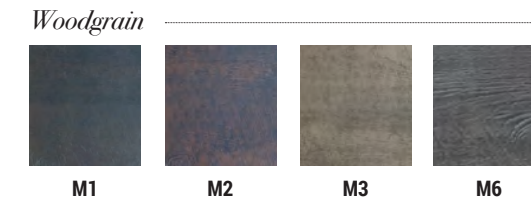

Available Tops & Finish Techniques

*SEE ALL OPTIONS STARTING ON PAGE 196