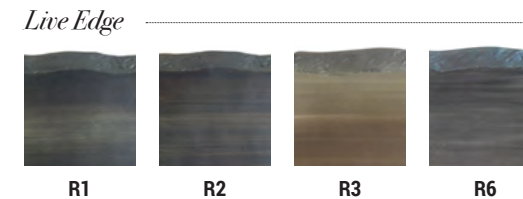

W - 36" D - 52" H - 22.5"

SQUARE FIREPIT COFFEE TABLE  
**A0SF44WL\*** FULLY ASSEMBLED - LID INCLUDED

W - 44" D - 44" H - 22.5"

*Available Tops & Finish Techniques*

\*SEE ALL OPTIONS STARTING ON PAGE 196

**BILTMORE® ESTATE TABLES**