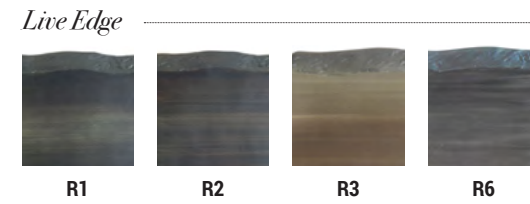

Available Tops & Finish Techniques

*LIVE EDGE NOT AVAILABLE FOR OVAL TABLES *SEE ALL OPTIONS STARTING ON PAGE 196