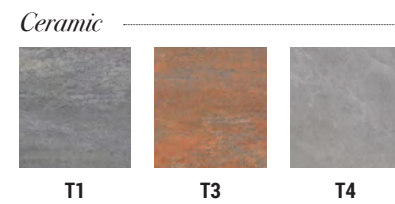

W - 26" D - 26" H - 20"

SQUARE SIDE TABLE  
**KSS20\*** FULLY ASSEMBLED

W - 22" D - 22" H - 22"

*Available Tops & Finish Techniques*

\*SEE ALL OPTIONS STARTING ON PAGE 196

AVENUE TABLES

\*AVAILABLE ONLY WITHOUT UMBRELLA HOLE