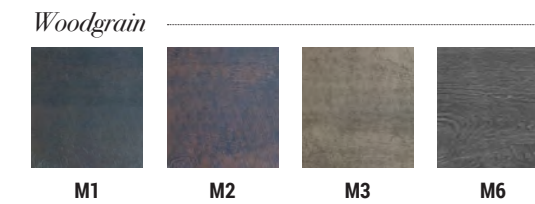

W - 49" D - 49" H - 22.5"

RECTANGULAR FIREPIT COFFEE TABLE  
**TRF32WL** FULLY WELDED  
LID INCLUDED

W - 36" D - 52" H - 22.5"

*Available Tops & Finish Techniques*

\*SEE ALL OPTIONS STARTING ON PAGE 196

ARCHES TABLES