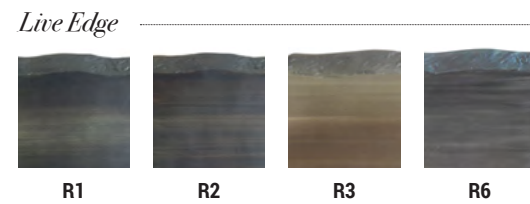

W - 26" D - 26" H - 20"

SQUARE SIDE TABLE  
**KSS20\*** FULLY ASSEMBLED

W - 22" D - 22" H - 22"

*Available Tops & Finish Techniques*

\*SEE ALL OPTIONS STARTING ON PAGE 196

AVENUE TABLES

\*AVAILABLE ONLY WITHOUT UMBRELLA HOLE