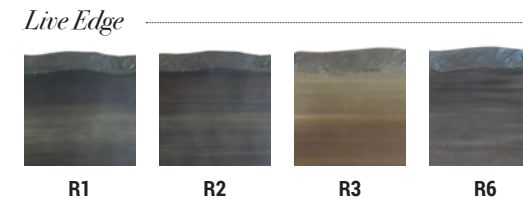

\*LIVE EDGE NOT AVAILABLE FOR OVAL TABLES \*SEE ALL OPTIONS STARTING ON PAGE 196

VINTAGE METRO TABLES

\*AVAILABLE ONLY WITHOUT UMBRELLA HOLE

*Dining, High Dining & Occasional*

**NSD32\***  
SQUARE DINING TABLE