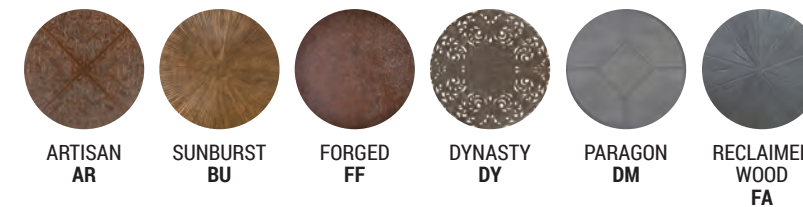

W - 49" D - 49" H - 22.5"

RECTANGULAR FIREPIT COFFEE TABLE  
**TRF32WL** FULLY WELDED  
LID INCLUDED

W - 36" D - 52" H - 22.5"

*Available Tops & Finish Techniques*

\*SEE ALL OPTIONS STARTING ON PAGE 196

ARCHES TABLES