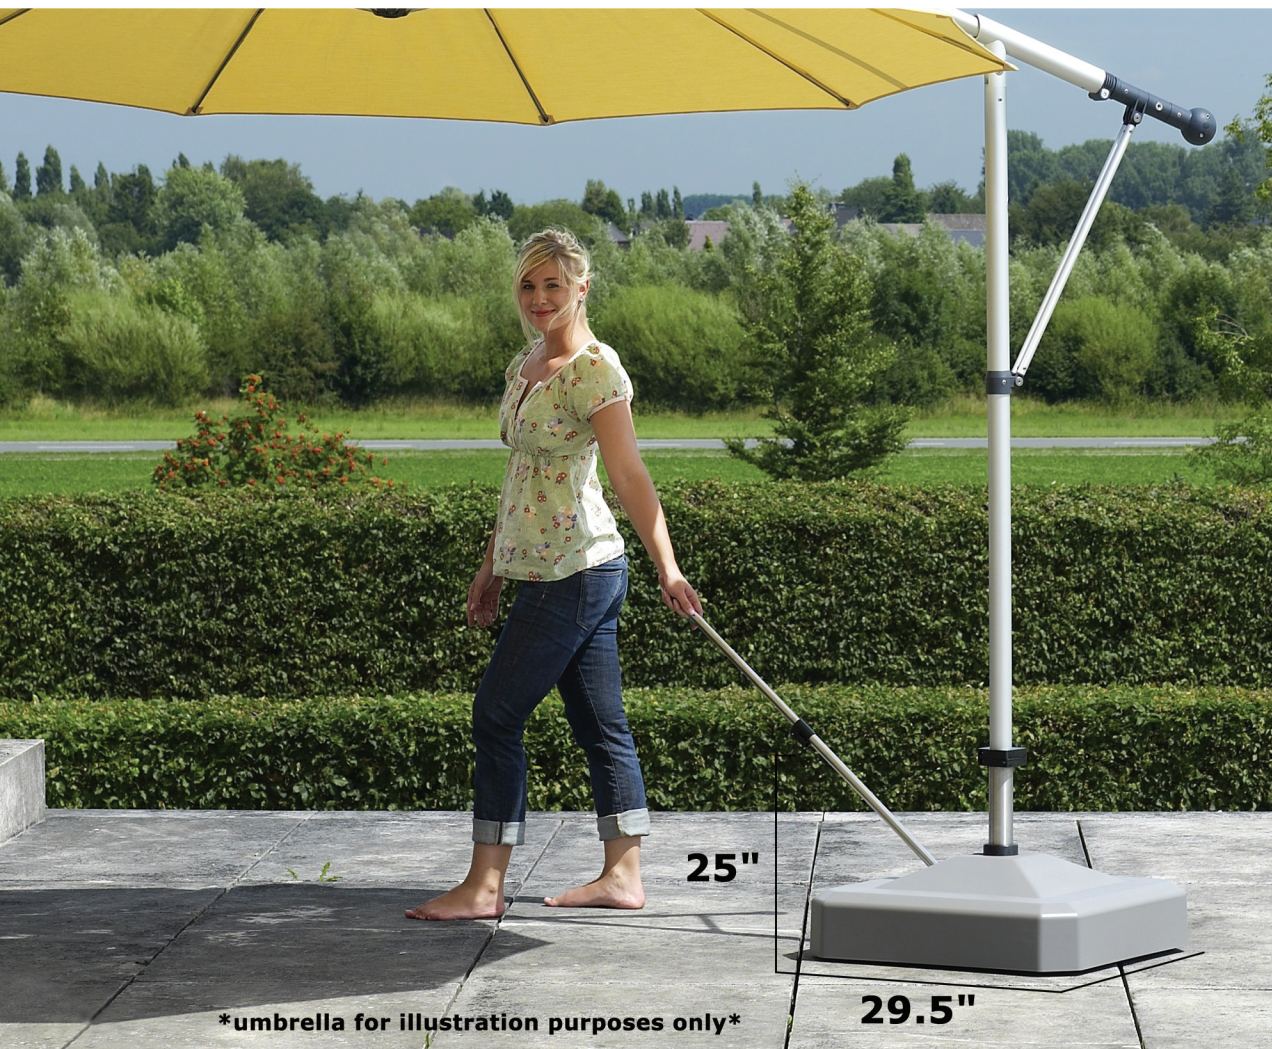

Oasis Rolling Base

Model Number: 220S

220 Square (220 lbs)

Mounts 1.75-2.75" Pole

Features:

- Patented internationally unique design allows the Oasis Rolling Base to be moved quickly and effortlessly with the umbrella in the upright, open position.
- Non-marring, sealed bearings, chromated wheels delivers life long protection to your patio and Oasis Rolling Base.
- High quality ASA Plastic cover to ensure maximum protection from weather, UV rays and impacts.
- Zinc plated and powder coated body with a vented design provides maximum weather protection.
- Aluminum center mounting spigot.
- Designed and imported from Germany.
- Delivered in five separate boxes for easy handling.

Color / Styles

Gray

Black

Brown Woven

Black Woven

* Additional accessory