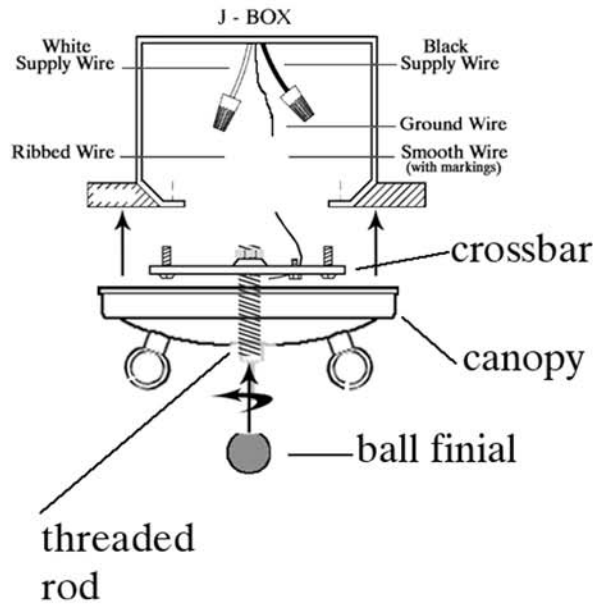

CUT SHEET, ITEM #112356

| | | | | | | |
|---------------------|----------------------------------|---------------------|--|--|------------------------------|--|
| DRAWN BY 244 | WEIGHT 55 lbs. | DATE 9/16/09 | © MEYDA TIFFANY, INC. © DESIGN COPYRIGHT, MEYDA TIFFANY, INC. ALL RIGHTS RESERVED, NO UNAUTHORIZED DUPLICATION | | | |
| VOLTAGE 110 | GLASS COLOR STERLING ONYX | BULB # 8 | DISCRIPTION COMMERC SEMI-FLUSHMOUNT | | PROJECT NUMBER | |
| FINISH CAFE NOIR | MATERIAL STEEL/FAUX ALIBASTER | TYPE MEDIUM BASE | WATT 100 | | DESIGN NUMBER 48546-1 | |
| | | | FIXTURE TYPE SEMI-FLUSHMOUNT | | FINAL MODEL NUMBER 112356 | |