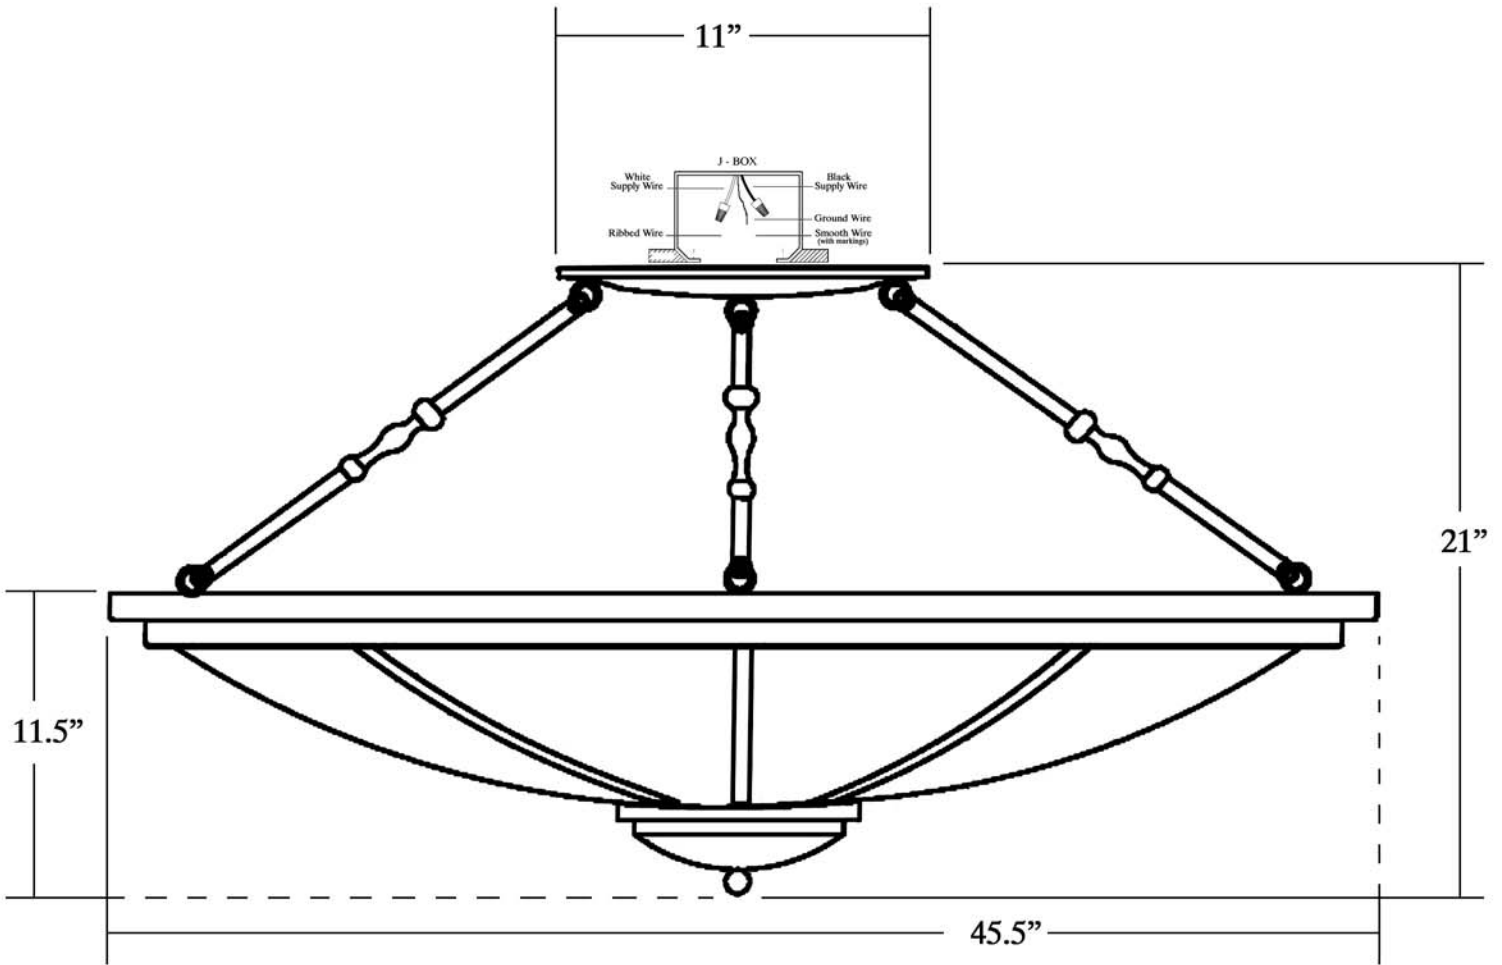

CUT SHEET, ITEM #112356

| | | | | | | |
|---------------------|----------------------------------|---------------------|--|--|------------------------------|--|
| DRAWN BY 244 | WEIGHT 55 lbs. | DATE 9/16/09 | © MEYDA TIFFANY, INC. © DESIGN COPYRIGHT, MEYDA TIFFANY, INC. ALL RIGHTS RESERVED, NO UNAUTHORIZED DUPLICATION | | | |
| VOLTAGE 110 | GLASS COLOR STERLING ONYX | BULB # 8 | DISCRIPTION COMMERC SEMI-FLUSHMOUNT | | PROJECT NUMBER | |
| FINISH CAFE NOIR | MATERIAL STEEL/FAUX ALIBASTER | TYPE MEDIUM BASE | WATT 100 | | DESIGN NUMBER 48546-1 | |
| | | | FIXTURE TYPE SEMI-FLUSHMOUNT | | FINAL MODEL NUMBER 112356 | |