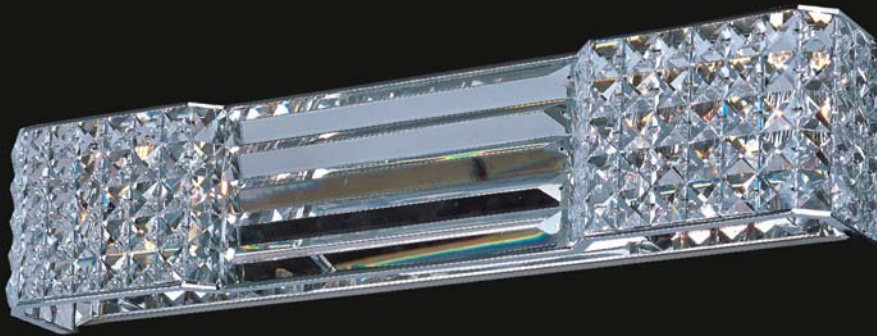

39788BCPC

4-Light Bath Vanity
Finish: Polished Chrome
23.25"W x 4.5"H x 3.5"Ext.
4 x 40W G9 Bulbs (Included)