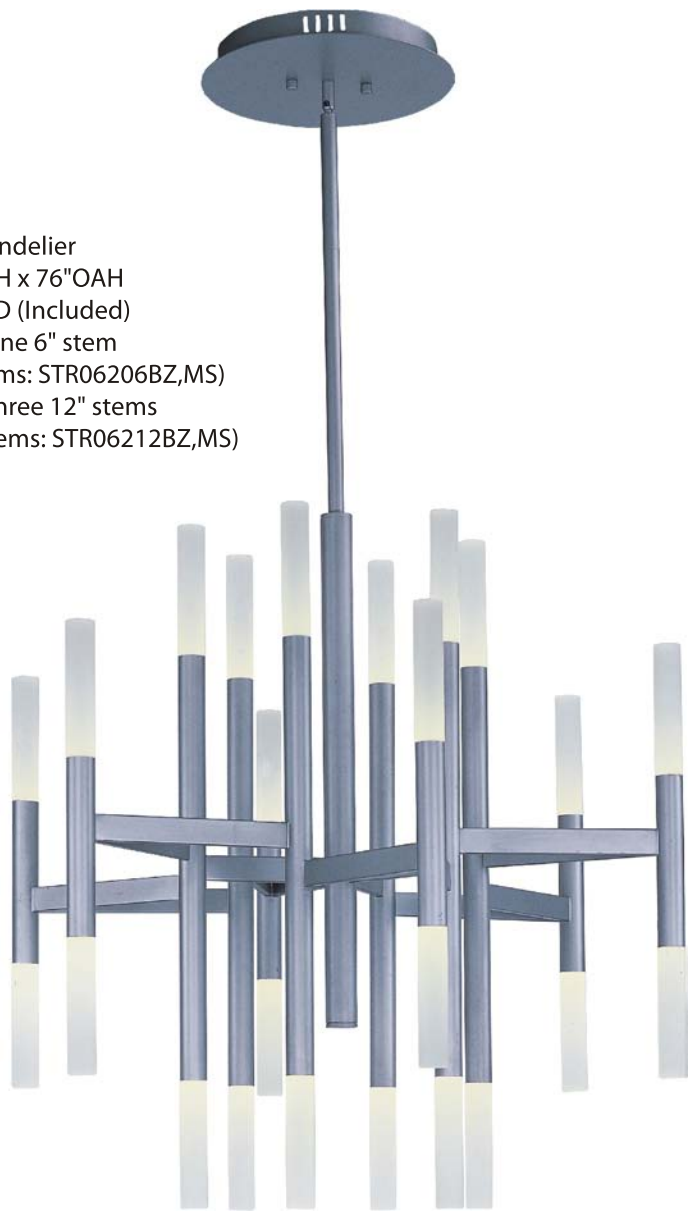

39758FTBZ **39758FTMS**

24-Light Chandelier
26"W x 28.25"H x 72"OAH
24 x 2.5W LED (Included)
• Includes One 6" stem
(Order 6" stems: STR06206BZ,MS)
• Includes Three 12" stems
(Order 12" stems: STR06212BZ,MS)