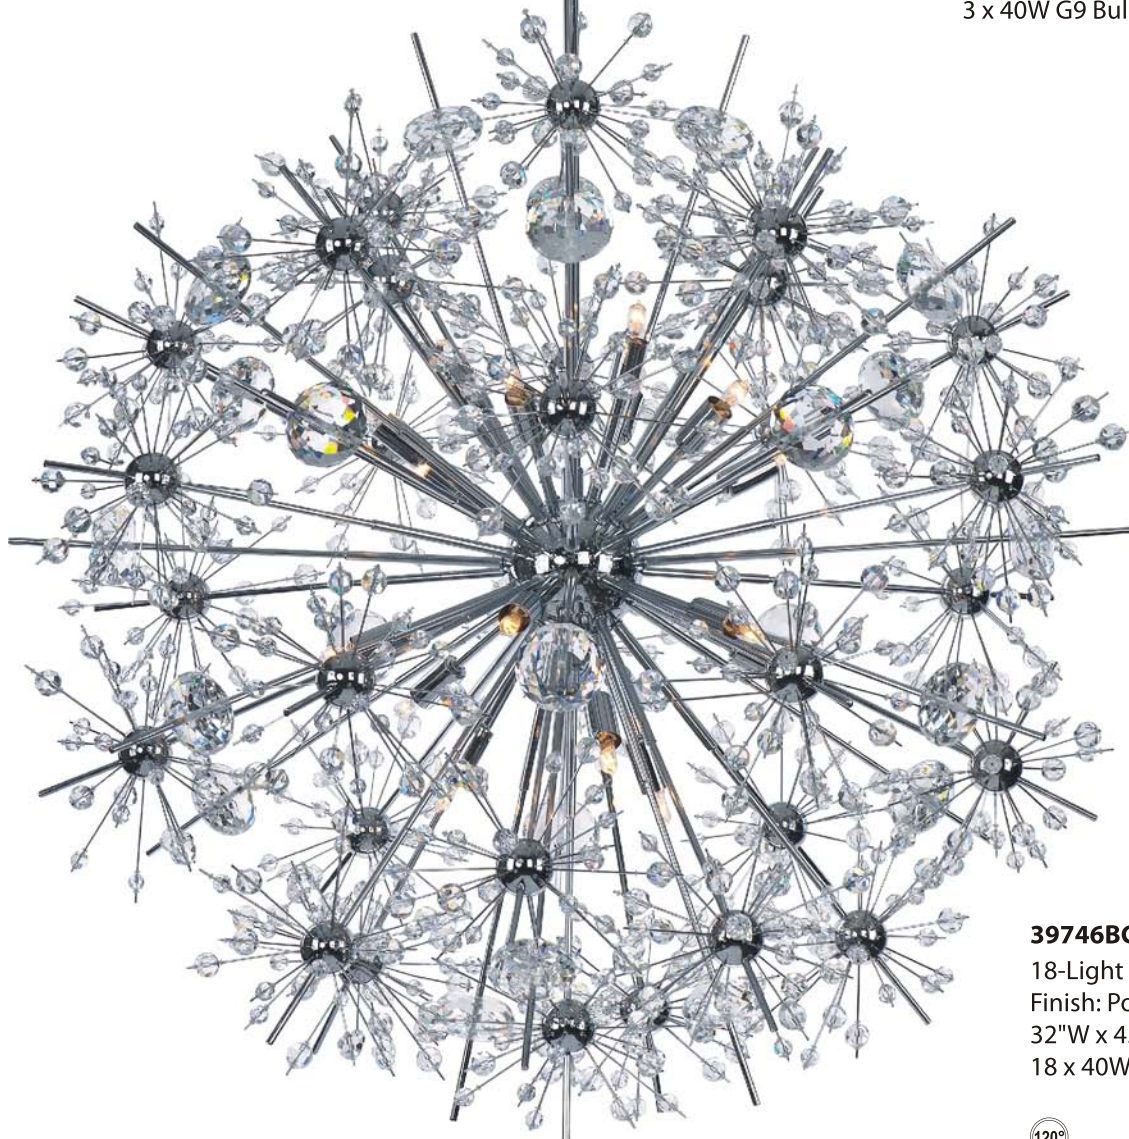

(LED Option)
BUL-2.9W-G9-CL-120V
G9 LED Bulb
2.9W
Color Temperature: 3500K
Total Rated Lumens: 189
Life Rated: 25,000 Hours
CRI: 75
Dimmable

STARFIRE

Collection

39743BCPC

3-Light Wall Sconce
Finish: Polished Chrome
17"W x 10"H x 10"Ext.
3 x 40W G9 Bulbs (Included)