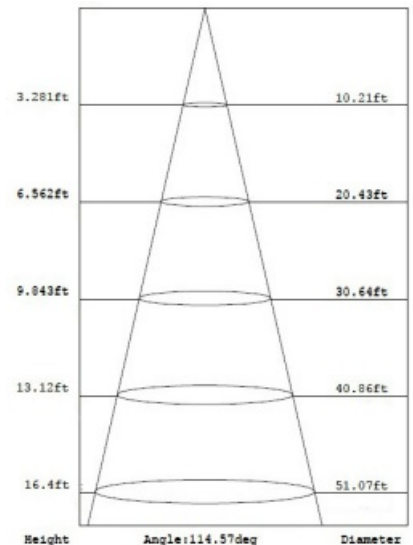

Model: 87620