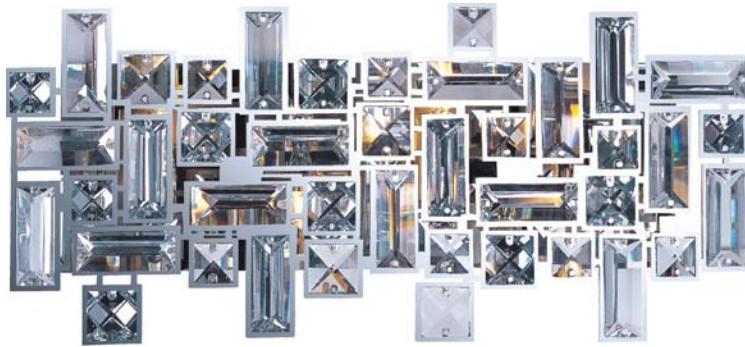

PARADIGM Collection

- High polished chrome frame
- Variety of clear Beveled Crystals to create an elegant 3D look

39817BCPC

4-Light Wall Sconce
Finish: Polished Chrome
17.75"W x 8.25"H x 3.75"Ext.
4 x 40W G9 Bulbs (Included)