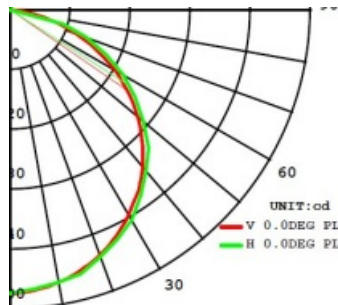

Photometric Test Report

Model: 87615 / 87617