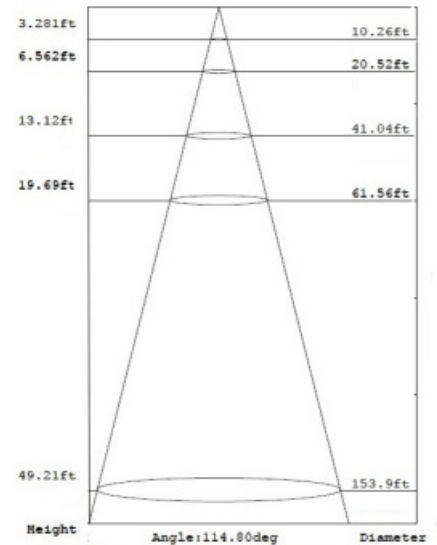

Model: 87615 / 87617