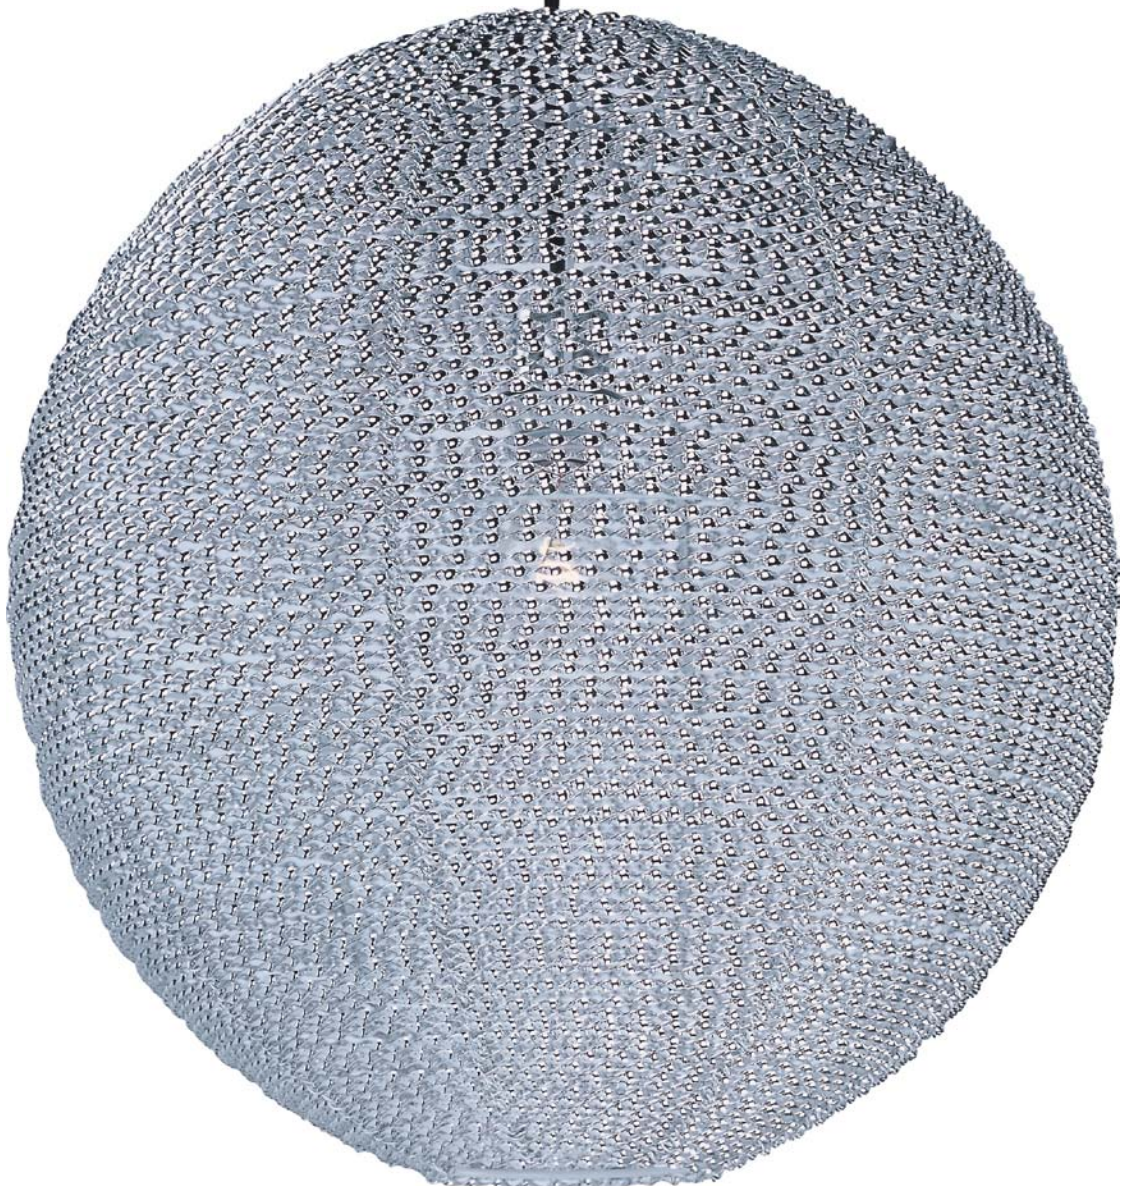

- *Twisted bands of Aluminum*
- *Handcrafted pieces, available in Polished Chrome or Copper*

12195CP

12195PC

1-Light Pendant

20"W x 20"H x 140"OAH

1 x 60W MB Bulb

TWISP Collection

12194CP
12194PC
1-Light Pendant
16"W x 16"H x 136"OAH
1 x 60W MB Bulb