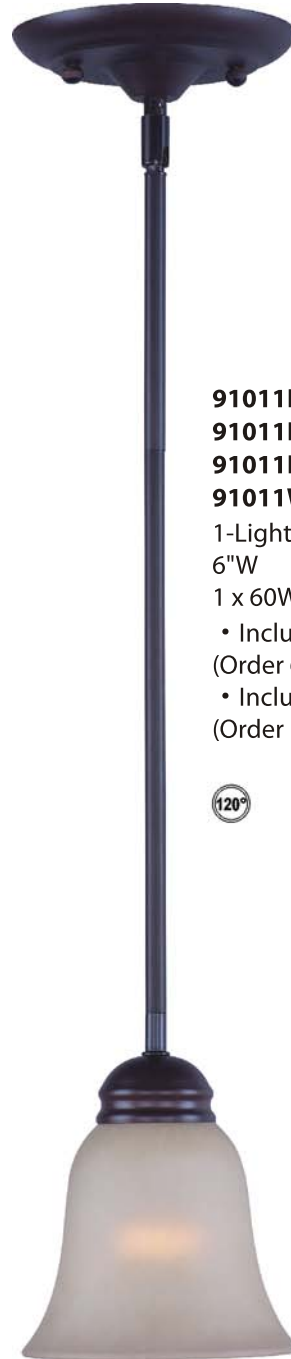

- Includes One 6" stem
(Order 6" stems : STR04206SN)
- Includes Three 12" stems
(Order 12" stems : STR04212SN)

91011ICOI 91011ICPC 91011ICSN 91011WSOI

1-Light Mini Pendant
6"W
1 x 60W MB Bulb

- Includes One 6" stem
(Order 6" stems : STR04206OI, PC, SN)
- Includes Three 12" stems
(Order 12" stems : STR04212OI, PC, SN)