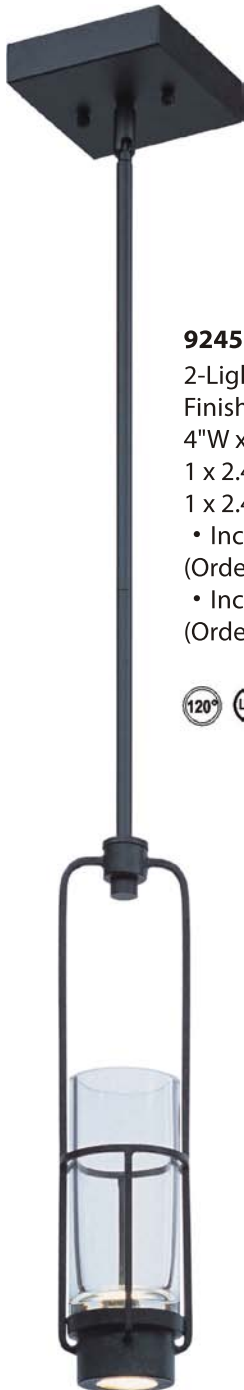

92450CLAR

2-Light Mini Pendant
Finish: Anthracite
4"W x 14.5"H x 59"OAH
1 x 2.4W LED (Included)
1 x 2.4W Downlight (Included)
• Includes One 6" stem
(Order 6" stems: STR04506AR)
• Includes Three 12" stems
(Order 12" stems: STR04512AR)