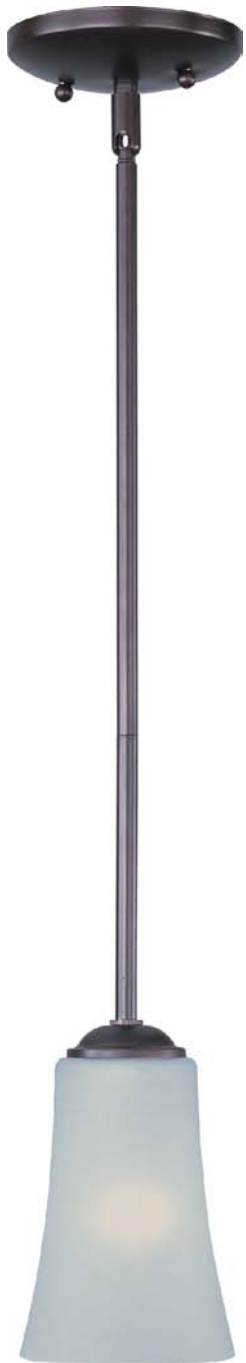

LOGAN Collection

92040FTOI

92040FTSN

1-Light Mini Pendant

4.5"W x 7.5"H x 51.5"OAH

1 x 60W MB Bulb

- Includes One 6" stem

(Order 6" stems: STR04506OI, SN)

- Includes Three 12" stems

(Order 12" stems: STR04512OI, SN)