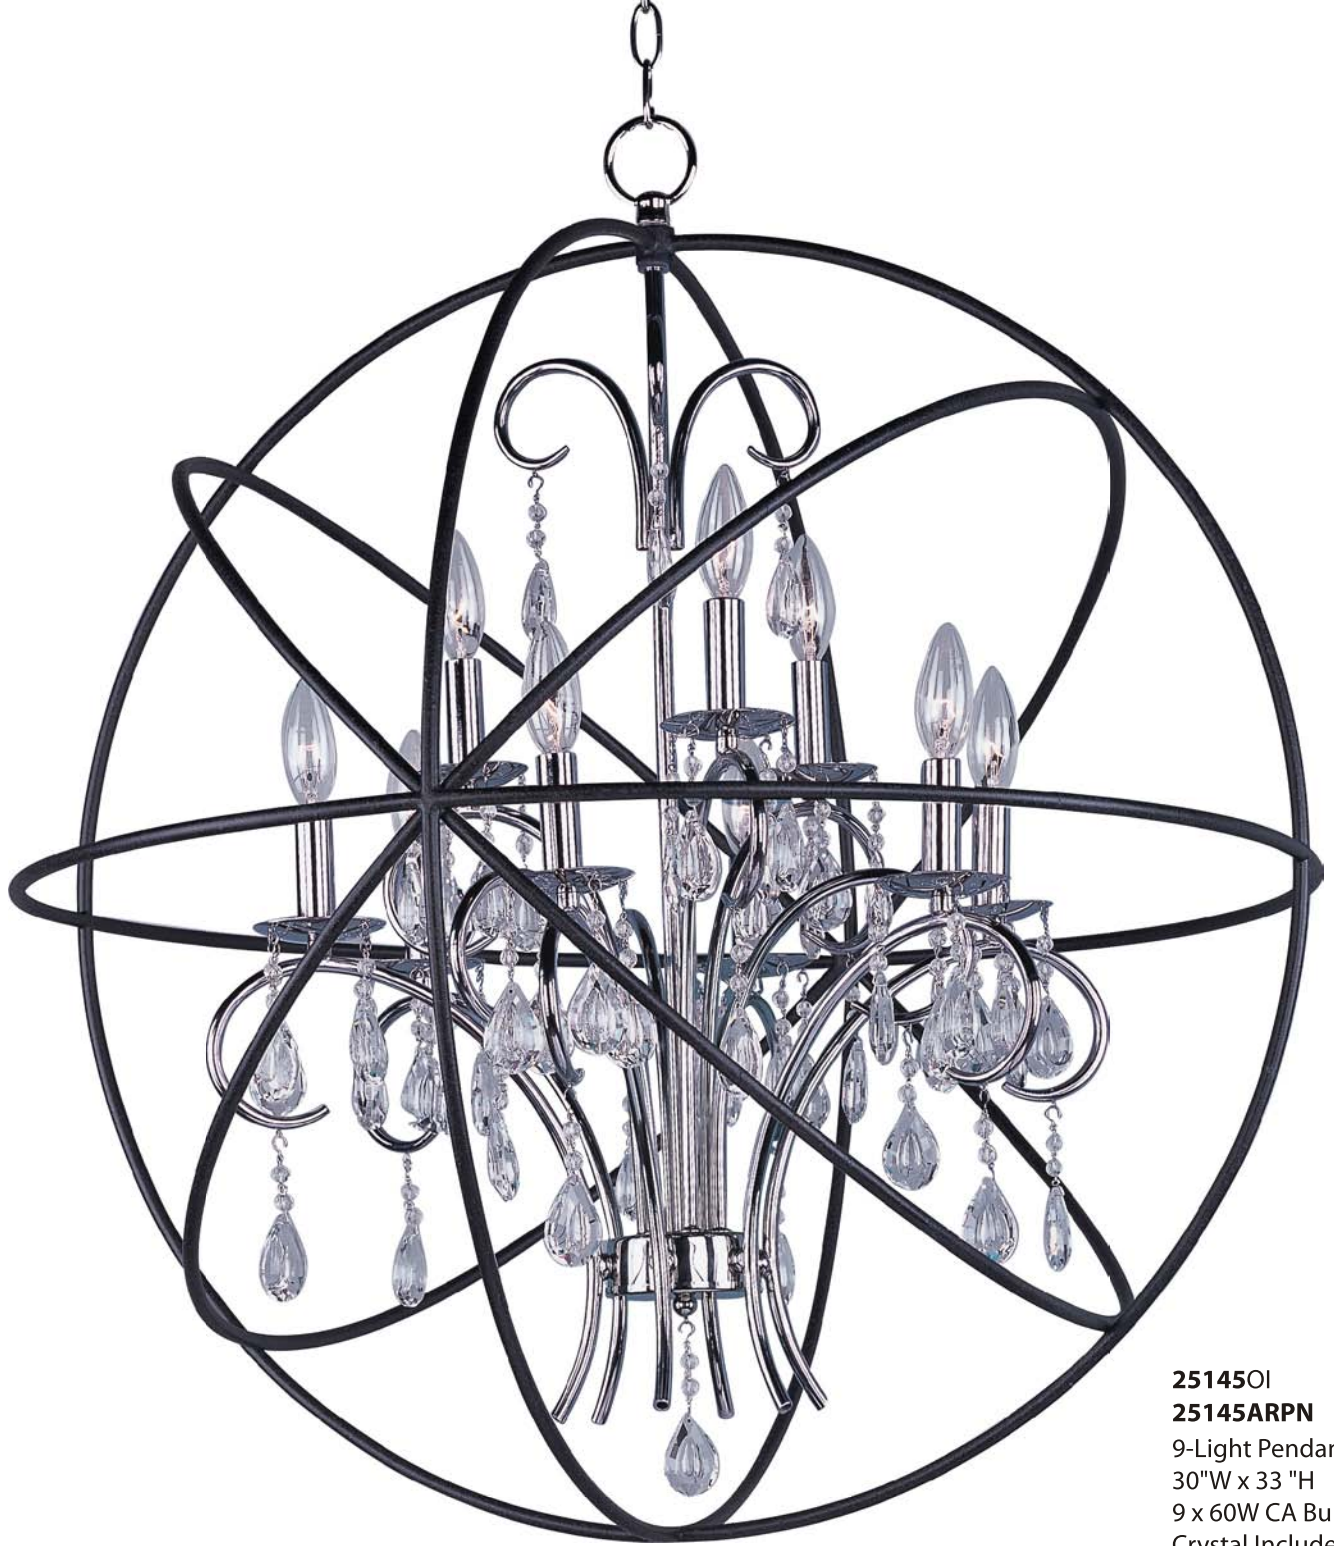

25145OI
25145ARPN
9-Light Pendant
30"W x 33 "H
9 x 60W CA Bulbs
Crystal Included

ORBIT Collection

A spherical frame of metal surround a simple line chandelier draped in crystal for a transitional style that fits any interior design. Orbit is available in two sizes and two finishes, Oil Rubbed Bronze with Cognac crystal and a combo finish of Anthracite and Polished Nickel with Clear crystal.