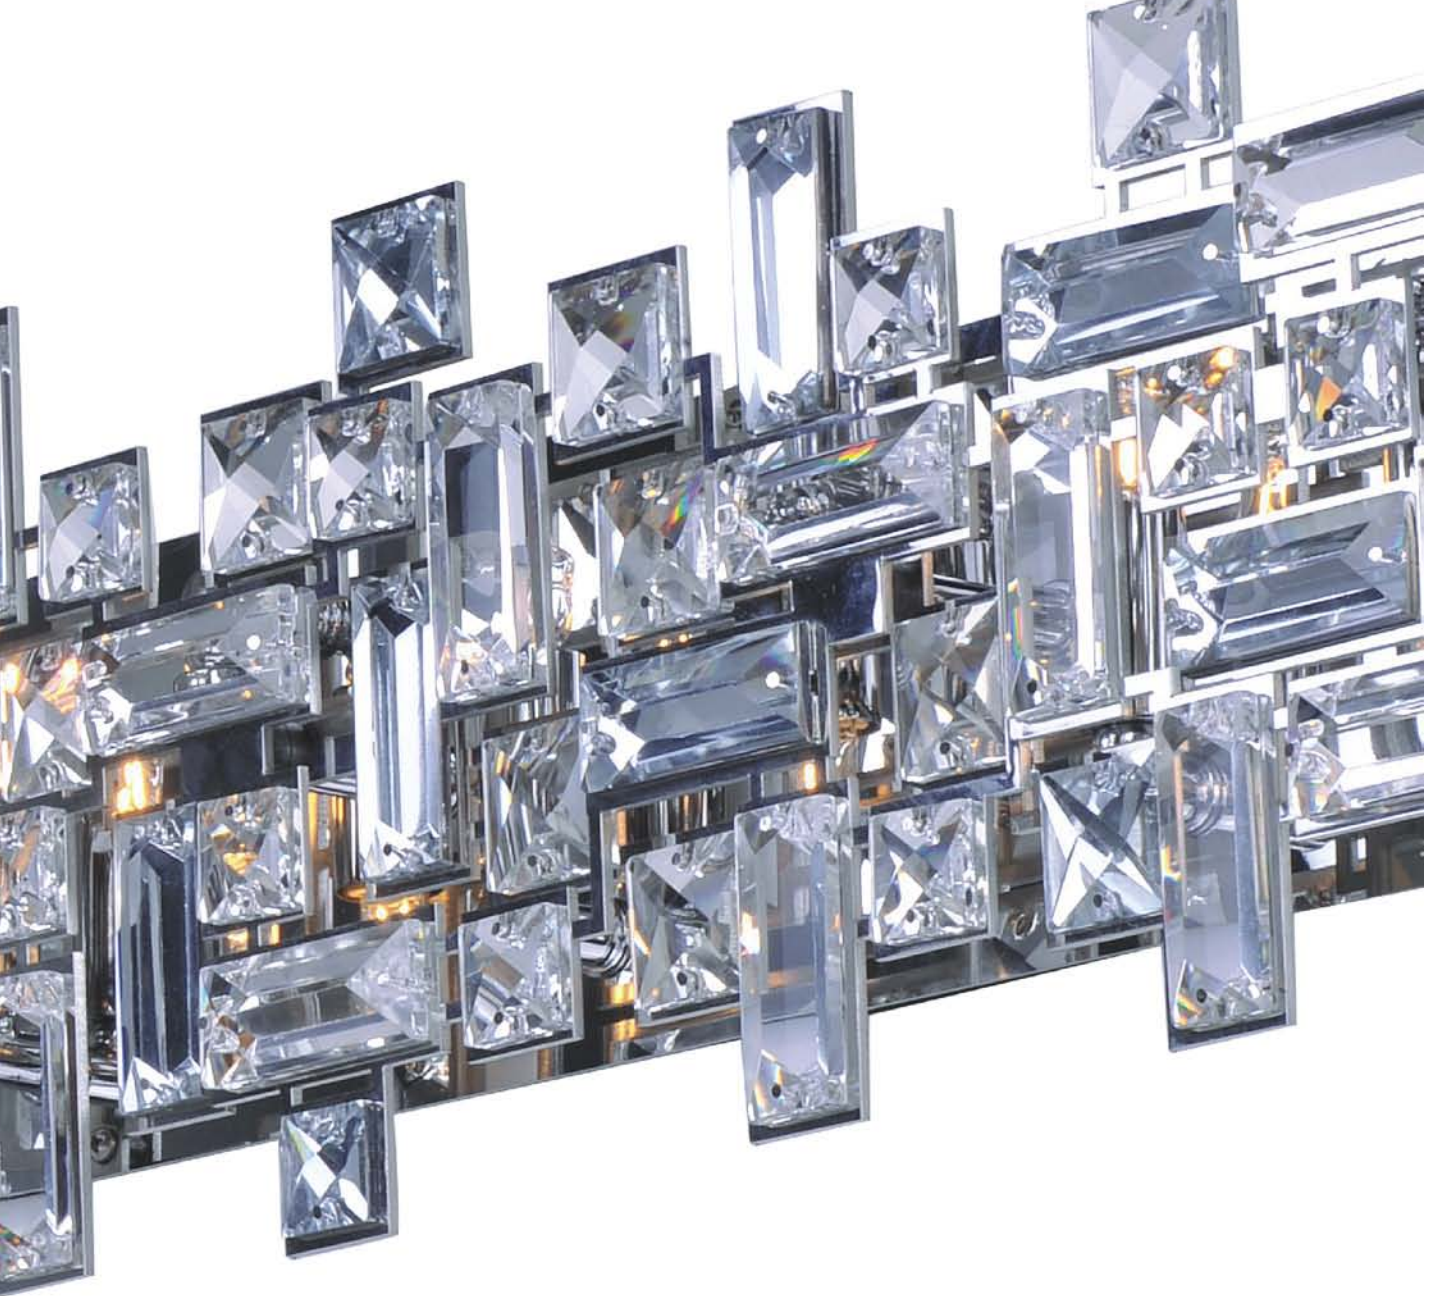

PARADIGM Collection

Two layers of a geometric frame of steel, finished in Polished Chrome, are embedded with various Bevelled Crystal Pendants to create a 3-Dimensional look of elegance and beauty. Bling for the bath.