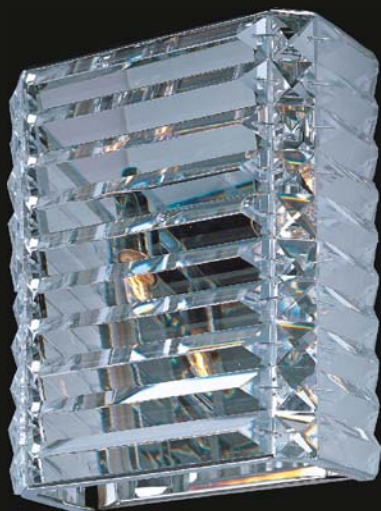

39783BCPC

2-Light Wall Sconce
Finish: Polished Chrome
8.25"W x 9"H x 3.5"Ext.
2 x 40W G9 Bulbs (Included)