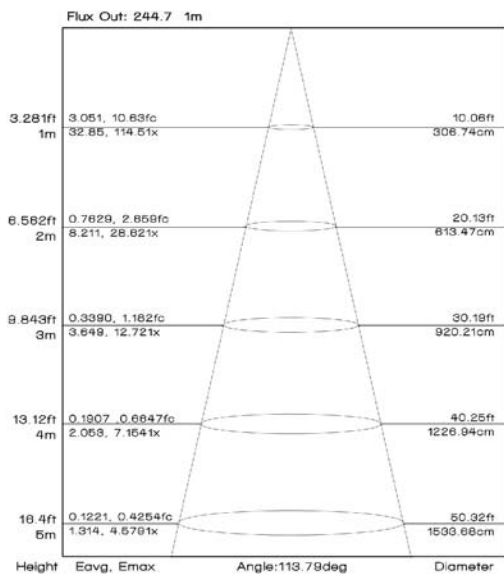

NOTE: The Curves indicate the illuminated area and the average illumination when the luminaire is at different distances.

87610WTBZ
87610WTSN
87610WTWT
LED Flush Mount
6.5"W x 1.75"H
10W LED (Included)
1000 Initial Lumens
700 Delivered Lumens