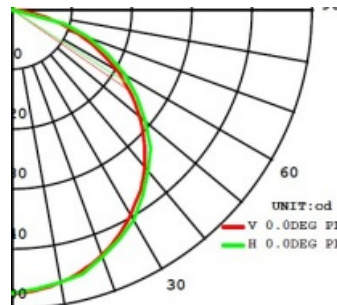

Model: 87620