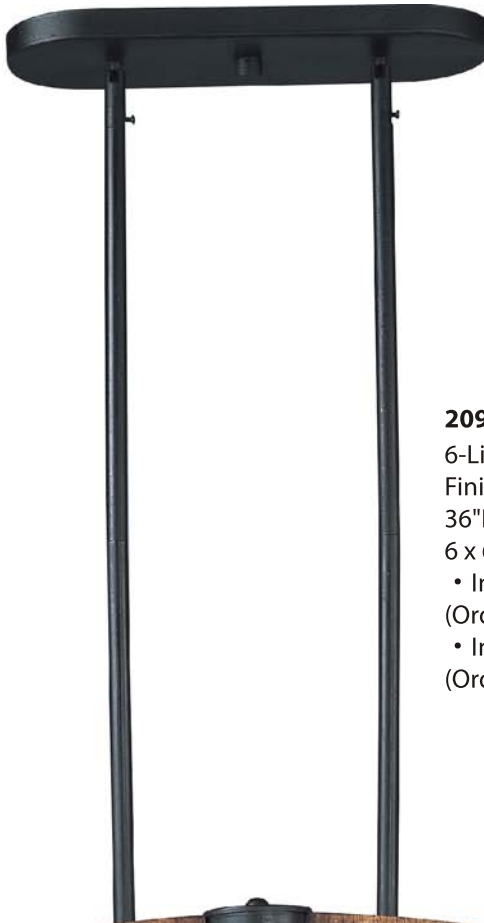

20913APAR

6-Light Chandelier
Finish: Anthracite
36"L x 4.5"W x 16.75"H x 48"OAH
6 x 60W MB Bulbs
• Includes Two 6" stems
(Order 6" stems: STR06506AR)
• Includes Six 12" stems
(Order 12" stems: STR06512AR)