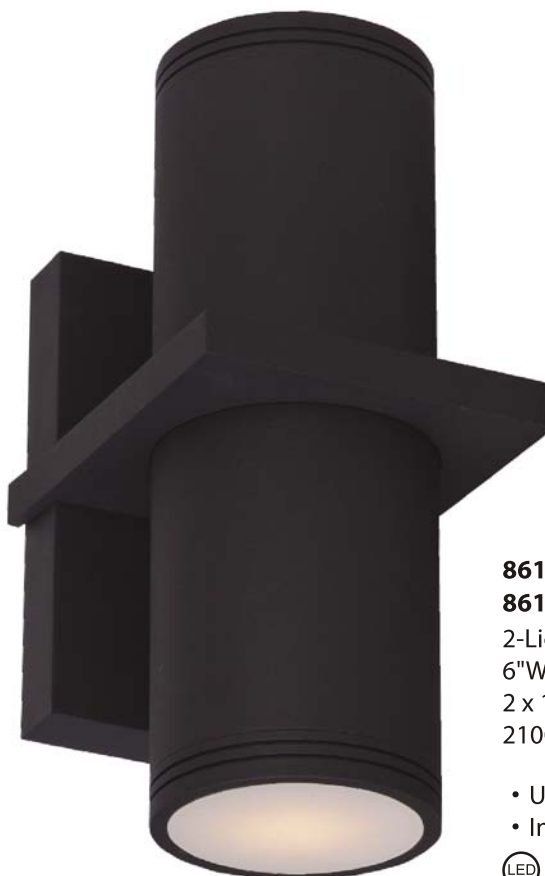

86117ABZ
86117AL
2-Light Wall Sconce
6"W x 12.5"H x 6.75"Ext.
2 x 15W LED (Included)
2100 Lumens

- Up/down light
- Installs up or down