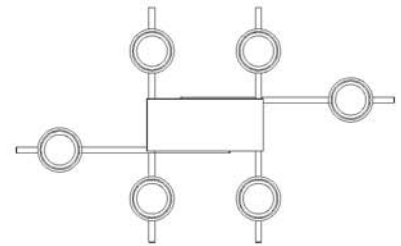

FUSION Collection

- Dimmable LED
- 3000K color temperature
- Indirect LED up light
- Direct LED down light
- Heavy weight hand blown glass
- Concealed LED source allows for playful design

32456CLAR

8-Light Chandelier

Finish: Anthracite

32"L x 20"W x 12.5"H x 57"OAH

6 x 4.5W LED (Included)

2 x 2.8W Downlight (Included)

• Includes Two 6" stems

(Order 6" stems: STR06206AR)

• Includes Six 12" stems

(Order 12" stems: STR06212AR)