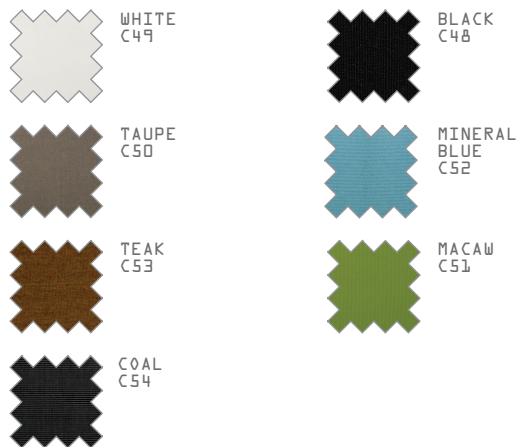

PILLOWS

Design: Vincent Cantaert & Barbara Widiningtias

FRINGE PILLOWS

MGB224	21.5" X 21.5"	55 X 55 CM
MGB222	17.5" X 17.5"	45 X 45 CM
MGB223	14" X 14"	35 X 35 CM

COVER SUNBRELLA CATEGORY E - CANVAS

OLEFIN