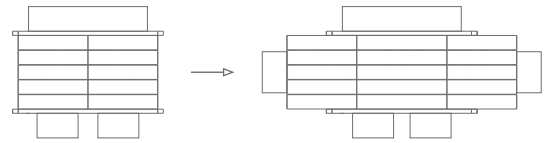

# BAIA

Design: Vincent Cantaert & Barbara Widiningtias

**MG5519 BAIA EXTENSION TABLE 67"-110" x 39.5" / 170-280 cm x 100 cm (Teak + Frame Stainless Steel)**

L (top-closed)	67"	170 cm	NW	174 lb	79 kg
L (top-extended)	110"	280 cm	GW	187 lb	85 kg
W	39.5"	100 cm	VOL	1.56 m <sup>3</sup>	
H	30"	76 cm	PU	1 / box	
CH (closed)	26"	66 cm			
CH (extended)	27"	68.5 cm			

**MG5525 BAIA BENCH 57" / 145 cm (Teak + Frame Stainless Steel)**

L (top)	57"	145 cm	NW	49 lb	22 kg
D	17.5"	45 cm	GW	55 lb	25 kg
H	17.5"	45 cm	VOL	0.38 m <sup>3</sup>	
			PU	1 / box	

FRAME  
Stainless  
Steel