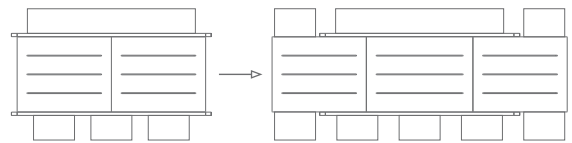

BAIA

Design: Vincent Cantaert & Barbara Widiningtias

MG5518 BAIA EXTENSION TABLE 90.5"-141.5" x 39.5" / 230-360 cm x 100 cm (HPL + Frame Aluminum)

L (top-closed)	90.5"	230 cm	NW	187 lb	85 kg	THIS ITEM REQUIRES MINIMUM 2 PERSONS TO UNPACK AND ASSEMBLE SAFELY, ASSEMBLY MANUALS AND TOOLS PROVIDED
L (top-extended)	141.5"	360 cm	GW	205 lb	93 kg	
W	39.5"	100 cm	VOL	2.11 m3		
H	30"	76 cm	PU	1 / box		
CH (closed)	26"	66 cm				
CH (extended)	27"	68.5 cm				

MG5516 BAIA BENCH 80.5" / 205 cm (HPL + Frame Aluminum)

L (top)	80.5"	205 cm	NW	73 lb	33 kg
D	17.5"	45 cm	GW	86 lb	39 kg
H	17.5"	45 cm	VOL	0.54 m3	
			PU	1 / box	

FRAME
POWDER COATING COLORS
CATEGORY A - SAND
Matt (Gloss 15%) / Sand textured
Application : Aluminum