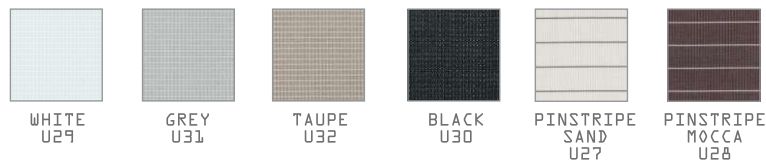

POWDER COATING COLORS  
CATEGORY A - SAND  
Matt (Gloss 15%) /  
Sand textured  
Application : Aluminum

CATEGORY B - GLOSS  
Gloss 55% / Smooth  
Application : Aluminum

CATEGORY C - HIGH GLOSS  
Gloss 85% / Smooth  
Application : Aluminum

UPHOLSTERY  
TWITCHELL  
LEISURETEX  
Application :  
Upholstered Frames

CUSHION  
SUNBRELLA  
CATEGORY E - CANVAS  
Application : Cushion

CATEGORY F - STRIPES

CATEGORY G - SPECIALS

CATEGORY H - SAILCLOTHS