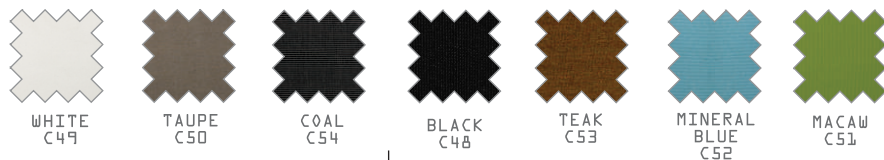

POWDER COATING COLORS  
CATEGORY A - SAND  
Matt (Gloss 15%) /  
Sand textured  
Application : Aluminum

CATEGORY B - GLOSS  
Gloss 55% / Smooth  
Application : Aluminum

CATEGORY C - HIGH GLOSS  
Gloss 85% / Smooth  
Application : Aluminum

UPHOLSTERY  
TWITCHELL  
LEISURETEX  
Application :  
Upholstered Frames

CUSHION  
SUNBRELLA  
CATEGORY E - CANVAS  
Application : Cushion

CATEGORY F - STRIPES

CATEGORY G - SPECIALS

CATEGORY H - SAILCLOTHS