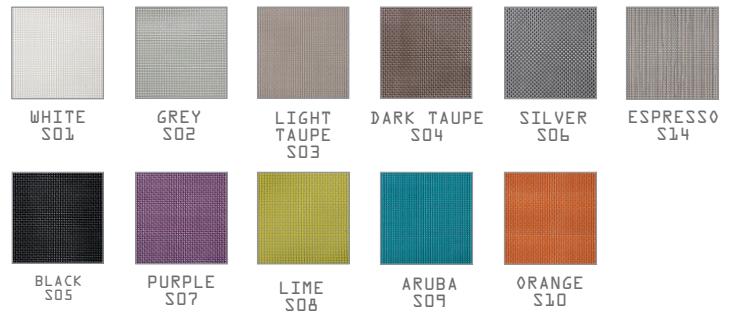

FRAME  
POWDER COATING COLORS  
CATEGORY A - SAND  
Matt (Gloss 15%) / Sand textured  
Application : Aluminum

CATEGORY B - GLOSS  
Gloss 55% / Smooth  
Application : Aluminum

CATEGORY C - HIGH GLOSS  
Gloss 85% / Smooth  
Application : Aluminum

WEBBING  
KEOPS  
by Serge Ferrari

BATYLINE SLING  
CATEGORY K - STANDARD  
Application : Sling

CATEGORY L  
ABSTRACT  
Application : Sling

CATEGORY M  
HEMP  
Application : Sling

TWITCHELL  
TEXTILENE  
Application : Sling