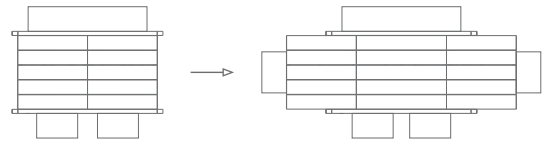

BAIA

Design: Vincent Cantaert & Barbara Widiningtias

MG5270 BAIA EXTENSION TABLE 67"-110" x 39.5" / 170-280 cm x 100 cm (Teak + Frame Aluminum)

L (top-closed)	67"	170 cm	NW	143 lb	65 kg
L (top-extended)	110"	280 cm	GW	157 lb	71 kg
W	39.5"	100 cm	VOL	1.56 m3	
H	30"	76 cm	PU	1 / box	
CH (closed)	26"	66 cm			
CH (extended)	27"	69 cm			

MG14490 BAIA BENCH 57" / 145 cm (Teak + Frame Aluminum)

L (top)	57"	145 cm	NW	44 lb	20 kg
D	17.5"	45 cm	GW	51 lb	23 kg
H	17.5"	45 cm	VOL	0.38 m3	
			PU	1 / box	

FRAME
POWDER COATING COLORS
CATEGORY A - SAND
Matt (Gloss 15%) / Sand textured
Application : Aluminum