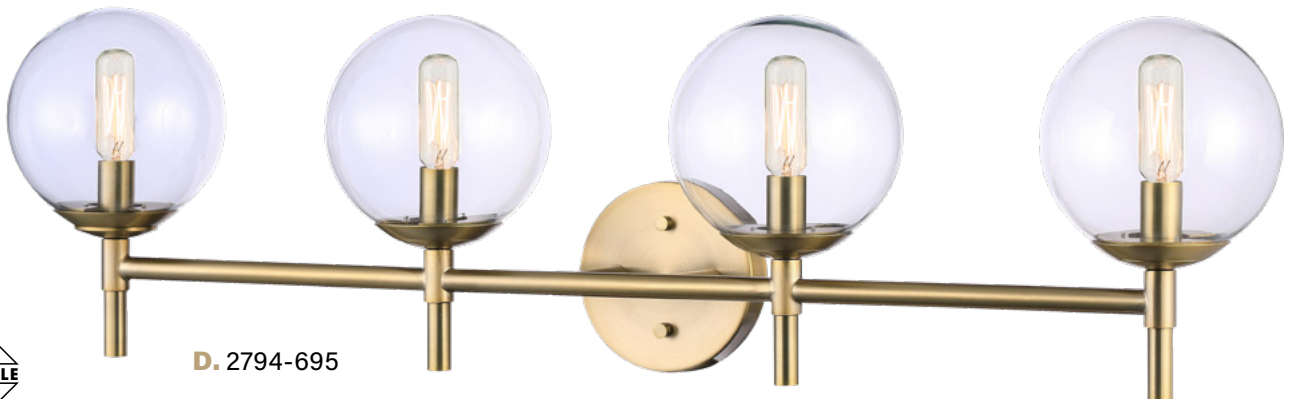

D. 2794-695

SPECIFICATIONS

A. 2791-695	1 Light Bath	6"W x 9½"H x 7¼"Ext.	1/40W Candelabra Base	Clear Glass	Soft Brass Finish
B. 2792-695	2 Light Bath	16"W x 9½"H x 7½"Ext.	2/40W Candelabra Base		
C. 2793-695	3 Light Bath	25¾"W x 9½"H x 7½"Ext.	3/40W Candelabra Base		
D. 2794-695	4 Light Bath	35½"W x 9½"H x 7½"Ext.	4/40W Candelabra Base