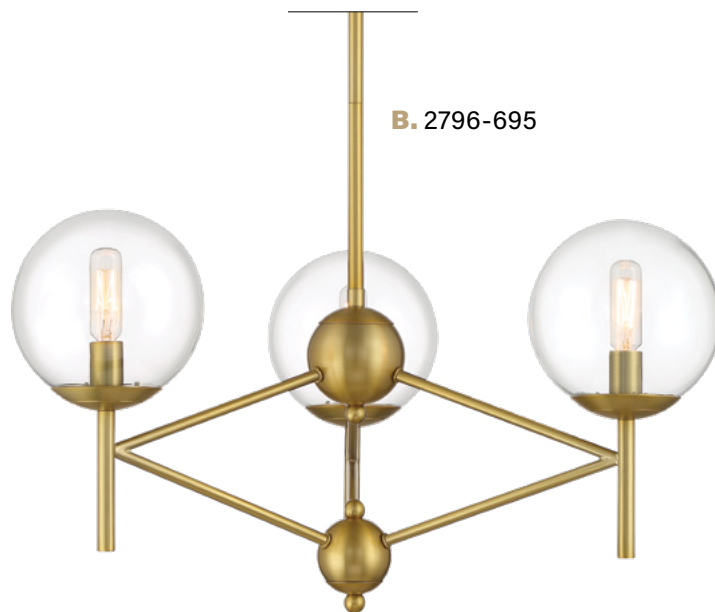

Chandeliers & Pendants

SPECIFICATIONS

A. 4048-84	8 Light Chandelier	34¼"W x 26¼"H	8/60W Medium Base	Clear Glass	Brushed Nickel Finish
B. 4046-84	6 Light Chandelier	30"W x 22¼"H	6/60W Medium Base		
C. 4045-84	4 Light Chandelier	24"W x 18¼"H	4/60W Medium Base		

Families

Chandeliers
Pendants

Island Lights

Bath Art

Flush Mounts
Semi Flush

Chandeliers & Pendants

SPECIFICATIONS

A. 2795-695	5 Light Pendant	29" Dia. x 12"H	5/40W Candelabra Base	Clear Glass	Soft Brass Finish
B. 2796-695	3 Light Pendant	24" Dia. x 12"H	3/40W Candelabra Base		
C. 2790-695	1 Light Mini Pendant	8¼" Dia. x 10¾"H	1/60W Medium Base		