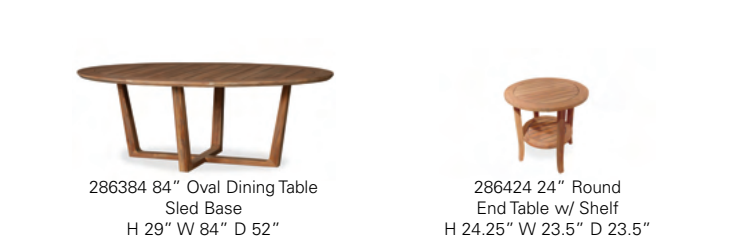

UNIVERSAL ACCESSORIES

UNIVERSAL TEAK

CONTEMPO

GRAND TRAVERSE

LARGO

LOW COUNTRY

MACKINAC

MESA

MILAN

TOBAGO