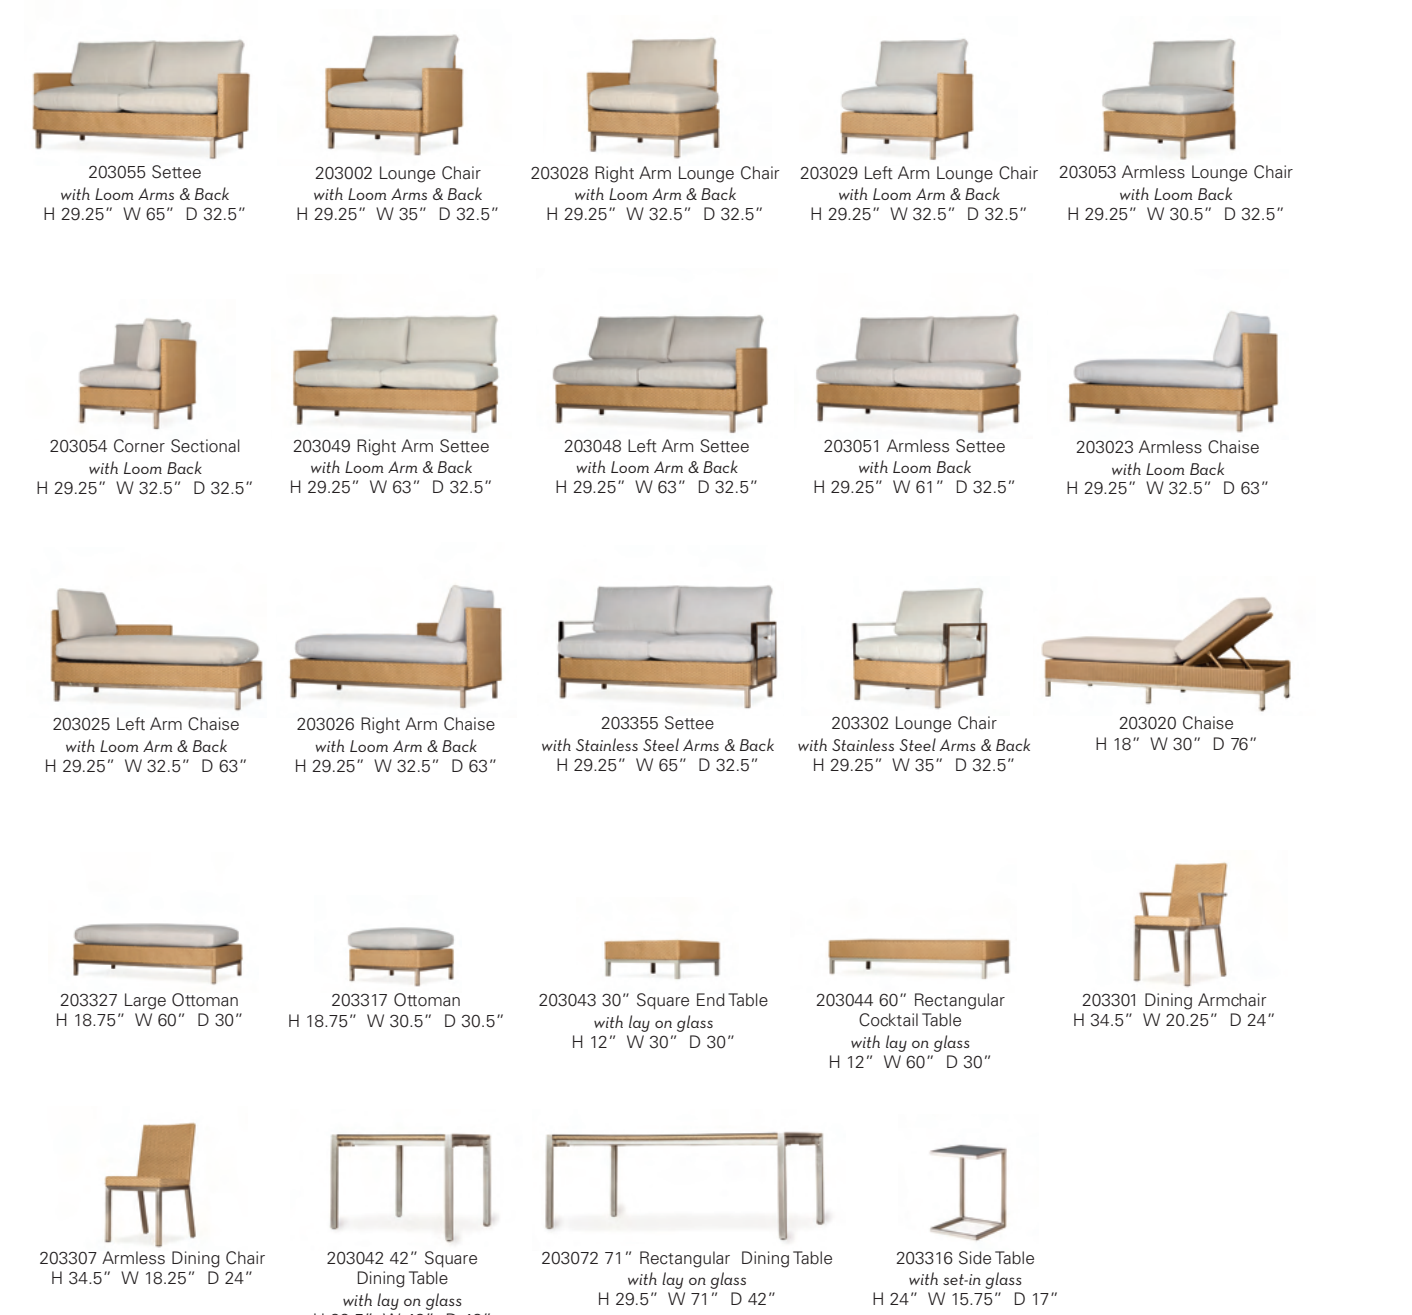

ALL SEASONS

MANDALAY

NANTUCKET

CATALINA

*Not a stand-alone product.

ESSENCE

REFLECTIONS

SOLSTICE

NEW COLLECTION 2022

ELEMENTS

SOUTHPORT

NEW COLLECTION 2022

VISIONS

WEEKEND RETREAT

FAIRVIEW

HAMPTONS

UNIVERSAL LOOM

Products shown below without a finish color.

STONE TOP OPTIONS

FINISHES