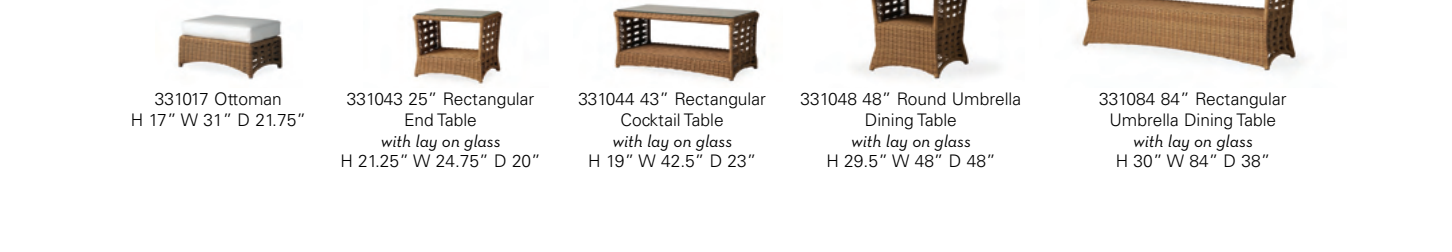

LOW COUNTRY