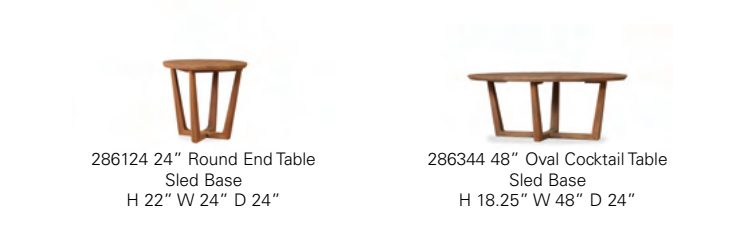

UNIVERSAL ACCESSORIES

UNIVERSAL TEAK

CONTEMPO

GRAND TRAVERSE

LARGO

LOW COUNTRY

MACKINAC

MESA

MILAN

TOBAGO