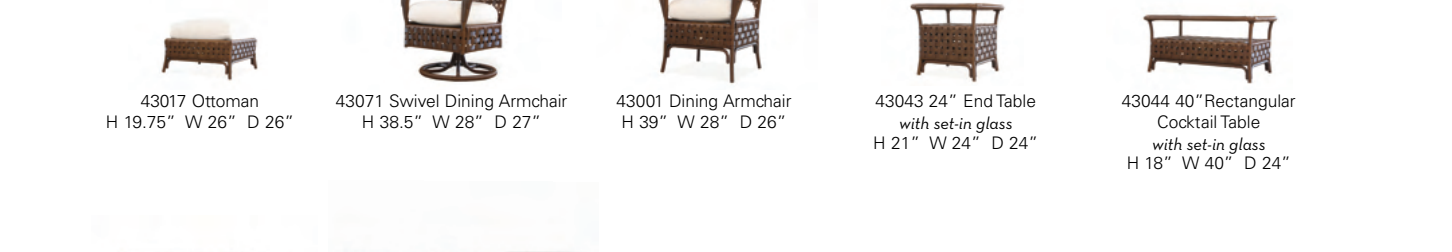

UNIVERSAL ACCESSORIES

UNIVERSAL TEAK

CONTEMPO

GRAND TRAVERSE

LARGO

LOW COUNTRY

MACKINAC

MESA

MILAN

TOBAGO