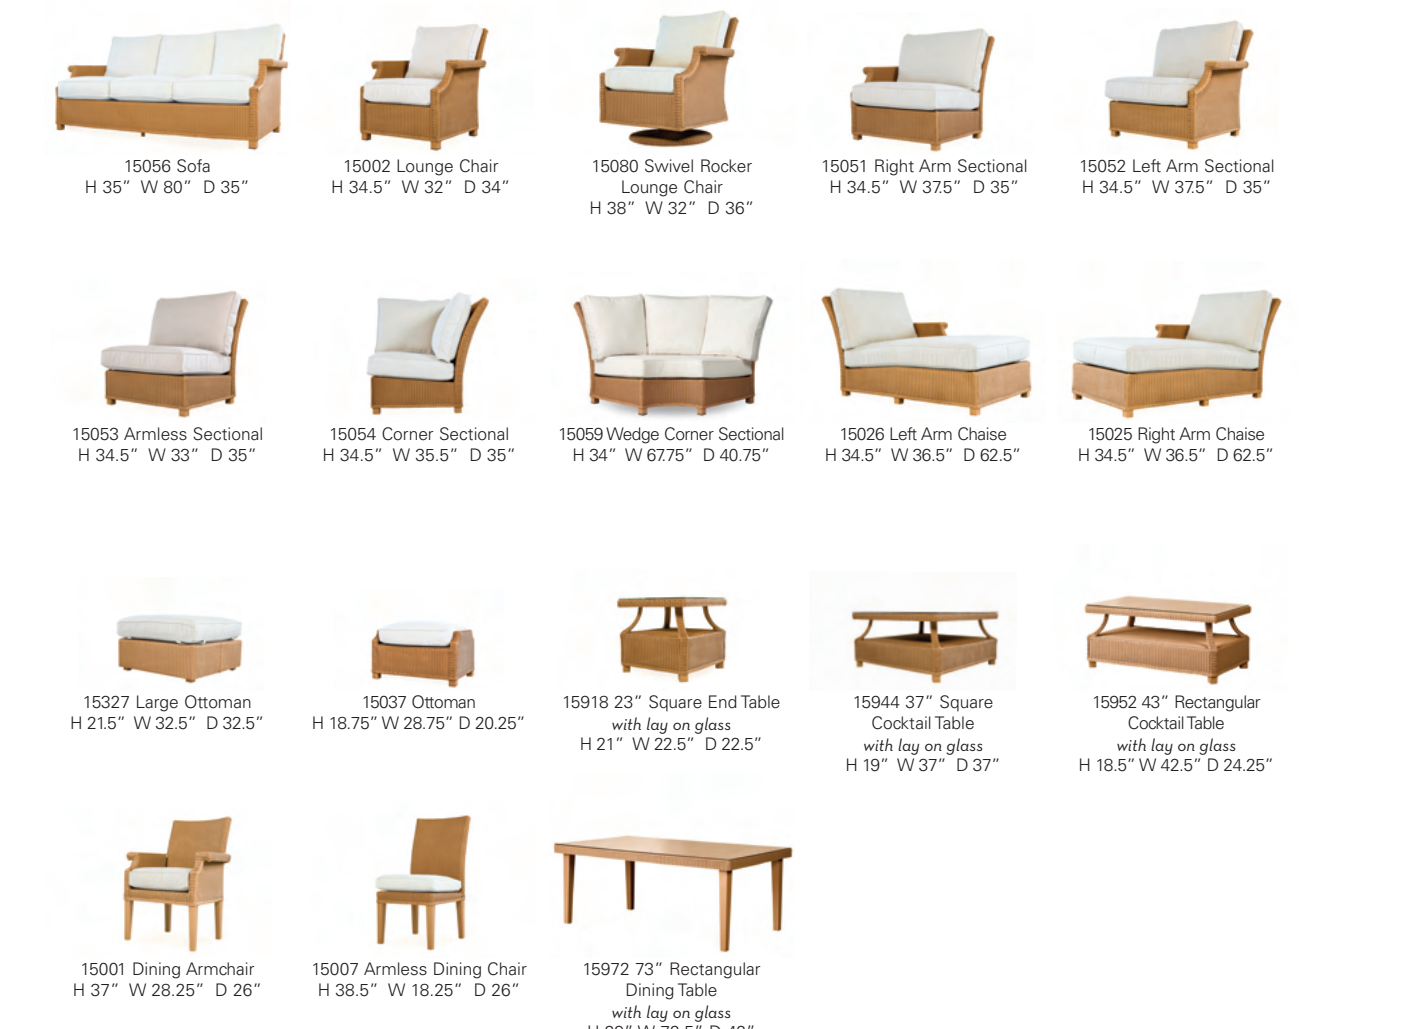

ALL SEASONS

MANDALAY

NANTUCKET

CATALINA

*Not a stand-alone product.

ESSENCE

REFLECTIONS

SOLSTICE

NEW COLLECTION 2022

ELEMENTS

SOUTHPORT

NEW COLLECTION 2022

VISIONS

WEEKEND RETREAT

FAIRVIEW

HAMPTONS

UNIVERSAL LOOM

Products shown below without a finish color.

STONE TOP OPTIONS

FINISHES