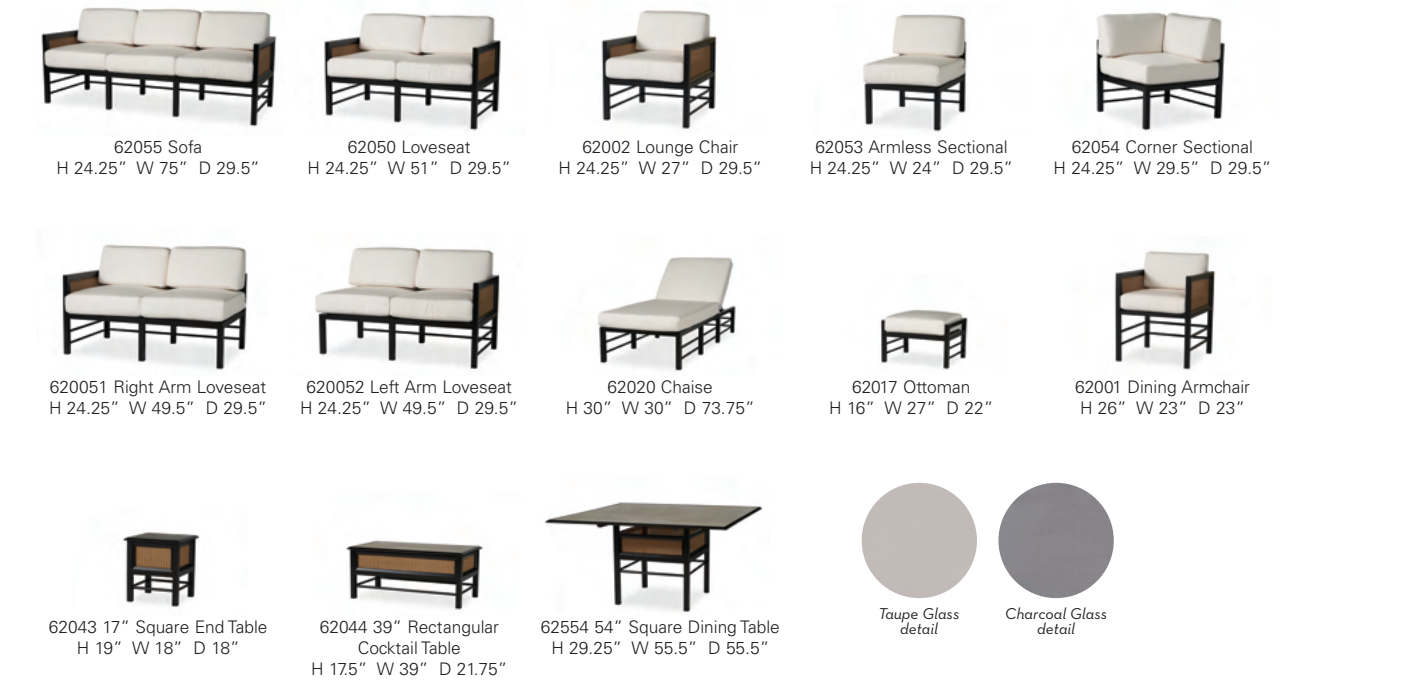

SOUTHPORT

NEW COLLECTION 2022