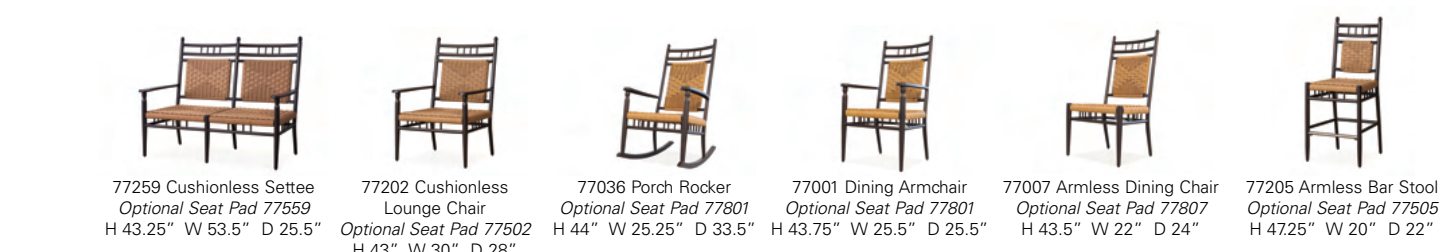

UNIVERSAL ACCESSORIES

UNIVERSAL TEAK

CONTEMPO

GRAND TRAVERSE

LARGO

LOW COUNTRY

MACKINAC

MESA

MILAN

TOBAGO

ALL SEASONS

Products shown below without a finish color. Available in 242 weaves.

MANDALAY

Products shown below without a finish color. Available in 345 weaves.

NANTUCKET

Products shown below without a finish color. Available in 343 weaves.

CATALINA

Products shown below without a finish color. Available in 242 weaves.

*Not a stand-alone product.

ESSENCE

Products shown below without a finish color. Available in 242 weaves.

REFLECTIONS

Options for Reflections Collection back cushions: Traditional, No Buttons, Contemporary Back Flip.

SOUTHPORT

NEW COLLECTION 2022

Products shown below without a finish color. Available in 242 weaves.

VISIONS

Products shown below without a finish color. Available in 242 weaves.

WEEKEND RETREAT

Products shown below without a finish color. Available in Mini Random weaves.