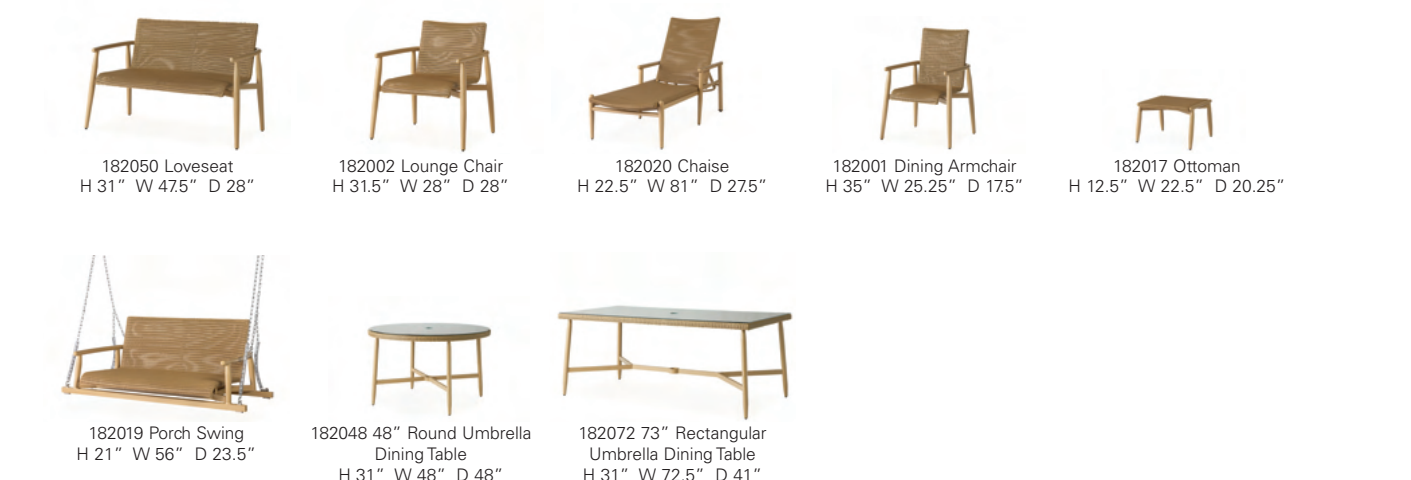

ALL SEASONS

MANDALAY

NANTUCKET

CATALINA

*Not a stand-alone product.

ESSENCE

REFLECTIONS

SOLSTICE

NEW COLLECTION 2022

ELEMENTS

SOUTHPORT

NEW COLLECTION 2022

VISIONS

WEEKEND RETREAT

FAIRVIEW

HAMPTONS

UNIVERSAL LOOM

Products shown below without a finish color.

STONE TOP OPTIONS

FINISHES