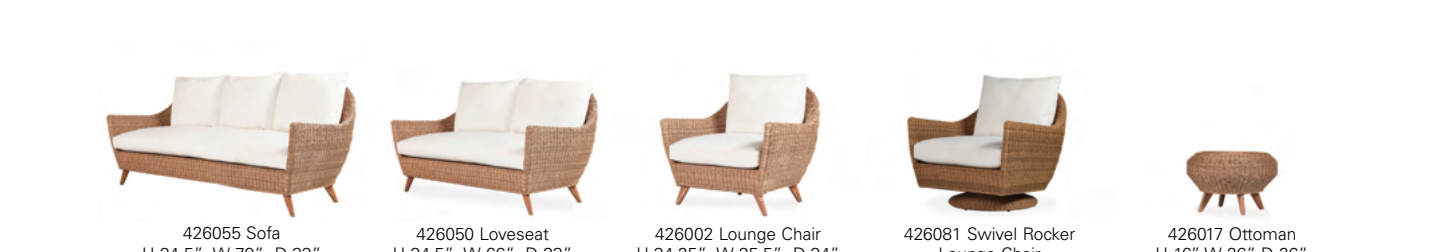

UNIVERSAL ACCESSORIES

UNIVERSAL TEAK

CONTEMPO

GRAND TRAVERSE

LARGO

LOW COUNTRY

MACKINAC

MESA

MILAN

TOBAGO

ALL SEASONS

Products shown below without a finish color. Available in 242 weaves.

MANDALAY

Products shown below without a finish color. Available in 345 weaves.

NANTUCKET

Products shown below without a finish color. Available in 343 weaves.

CATALINA

Products shown below without a finish color. Available in 242 weaves.

*Not a stand-alone product.

ESSENCE

Products shown below without a finish color. Available in 242 weaves.

REFLECTIONS

Options for Reflections Collection back cushions: Traditional, No Buttons, Contemporary Back Flip.