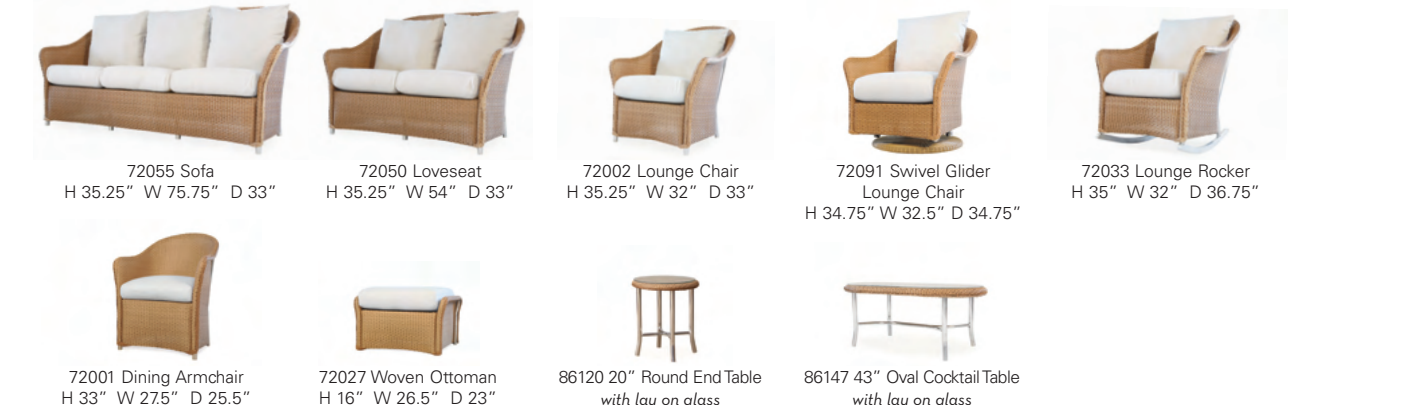

WEEKEND RETREAT