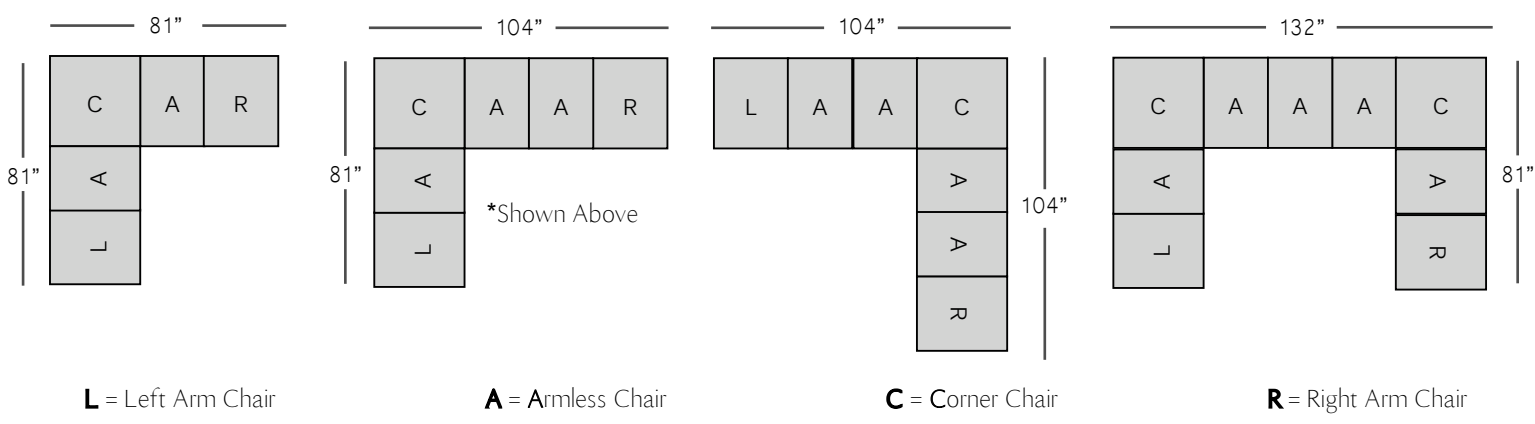

10330C-2100
31.25"D x 31.25"W x 33"H

Right Arm Chair w/ Cushions

10330R-2100
31.25"D x 26.25"W x 33"H

Palma Corner Sectional
 (1) Left Arm, (1) Right Arm, (1) Corner Chair & (3) Armless Chairs

The **KETTLER Palma Modular** can be arranged to suit your personal space requirements. You decide which elements you want and how many of them to introduce to any outdoor living space. Design it just how you want based on your own ideas. The combinations are only limited by your imagination!