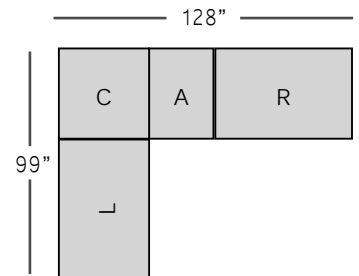

392109-0200SL

- (2) Lounge Chairs 31"D x 28"W x 31"H
- (1) Loveseat 31"D x 48"W x 31"H
- (1) Coffee Table 46"L x 22"W x 18"H

Stocked Sunbrella® Cushion Fabric:

Cast Slate

ELBA CORNER

Corner Set w/ Cushions
393105-0200K1

- (1) Left & Right Loveseat 31"D x 68"W x 29"H
- (1) Corner Chair 31"D x 31"W x 29"H
- (1) Coffee Table 29"L x 29"W x 12"H

- R** = Right Loveseat
- L** = Left Loveseat
- C** = Corner Chair
- A** = Armless Chair
- E** = Coffee Table