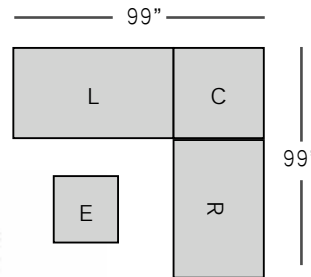

392109-0200SL

- (2) Lounge Chairs 31"D x 28"W x 31"H
- (1) Loveseat 31"D x 48"W x 31"H
- (1) Coffee Table 46"L x 22"W x 18"H

Stocked Sunbrella® Cushion Fabric:

Cast Slate

ELBA CORNER

Corner Set w/ Cushions
393105-0200K1

- (1) Left & Right Loveseat 31"D x 68"W x 29"H
- (1) Corner Chair 31"D x 31"W x 29"H
- (1) Coffee Table 29"L x 29"W x 12"H

- R** = Right Loveseat
- L** = Left Loveseat
- C** = Corner Chair
- A** = Armless Chair
- E** = Coffee Table