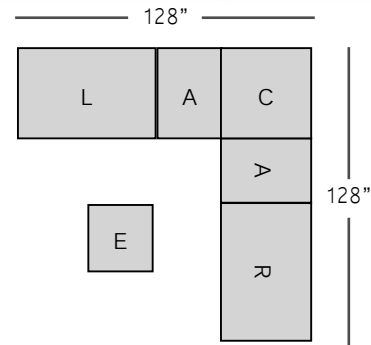

392109-0200SL

- (2) Lounge Chairs 31"D x 28"W x 31"H
- (1) Loveseat 31"D x 48"W x 31"H
- (1) Coffee Table 46"L x 22"W x 18"H

Stocked Sunbrella® Cushion Fabric:

Cast Slate

ELBA CORNER

Corner Set w/ Cushions
393105-0200K1

- (1) Left & Right Loveseat 31"D x 68"W x 29"H
- (1) Corner Chair 31"D x 31"W x 29"H
- (1) Coffee Table 29"L x 29"W x 12"H

- R** = Right Loveseat
- L** = Left Loveseat
- C** = Corner Chair
- A** = Armless Chair
- E** = Coffee Table