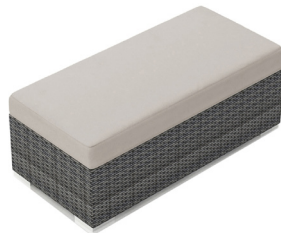

HL-DUNE-DW-OT

23.5" x 23.5" x 17.25"

Seat Height: 12.25"

Urbana

HL-URBN-CB-OT

23.5" x 23.5" x 17.25"

Seat Height: 12.25"

District Double