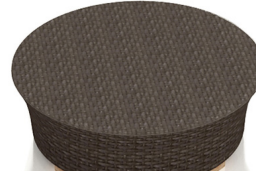

Arden Round

HL-ARD-CH-RCT

31.5" x 31.5" x 12.25"