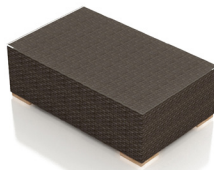

Double reinforced seats on dining and bar chairs

Teak wood feet accents with plastic glides

High back rests and large arms for a transitional design

Chestnut Wicker

Teak

End Table

HL-ARD-CH-ET

19.75" x 19.75" x 19.75"