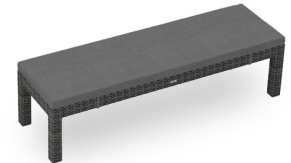

3-Seat Bench
HL-DIS-TS-3DB
63.75" x 16.5" x 17.75"