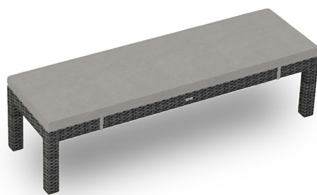

District 3-Seater

HL-DIS-TS-3DB

63.75" x 16.5" x 17.75"

Seat Height: 17.75"