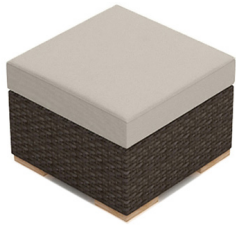

District
HL-DIS-TS-S
89.75" x 34.75" x 32.25"
Seat Height: 12.25"

Dune
HL-DUNE-DW-S
92.25" x 34.75" x 32"
Seat Height: 12.25"

Urbana
HL-URBN-CB-S
89.75" x 34.75" x 32.25"
Seat Height: 12.25"

Ottomans

Arden