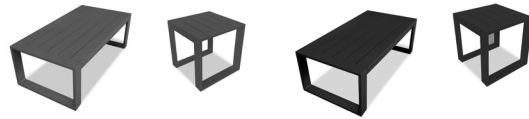

Geometric straight edges for an industrial look

Stylish slatted table tops

Extra-wide seating for a full, spacious feel

Frame Finish Options

Slate

Black

Mix and match with Portal and Mason end and coffee tables

Also pairs well with Classic Aluminum chat tables

Curved Seat
HL-AVN-BK-CRVS
43" x 32" x 26.75"

Wedge End Table
HL-AVN-BK-WET
32" x 21.25" x 20.25"

Round Coffee Table
HL-AVN-BK-RCT
33.75" x 33.75" x 15.75"