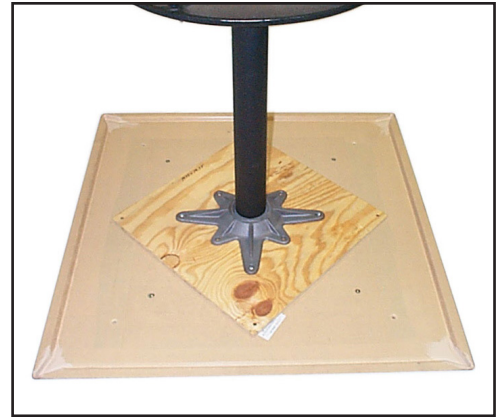

Mount Plates

14" x 14" & 20" x 20"

Product Specifications

Product Description	Reference Number	Color	UPC Code 014306	Weight Each (lbs.)	Master Pack	Master Pack Volume (cu. ft)
Mount Plate 14" x 14"	US631801	Natural Wood	129891	1.50	1	.070
Mount Plate 20" x 20"	US624201	Natural Wood	129907	2.50	1	.11

Features & Benefits Warranty: 2 Yrs.

- 1/2" CDX construction grade plywood plate to secure the assembly of any metal table base (not provided) available at any Grosfillex E & S dealer, onto any Grosfillex molded melamine tabletop.
- Five 1" drywall screws and assembly instructions provided for easy and correct assembly.
- Specifically designed for interior use only.
- 14" square mounting plate for Grosfillex 24" x 32", 24" square and 30" round table tops.
- 20" square mounting plate for Grosfillex 32" and larger table tops.
- Use two 20" plates for 48" x 32" table top.