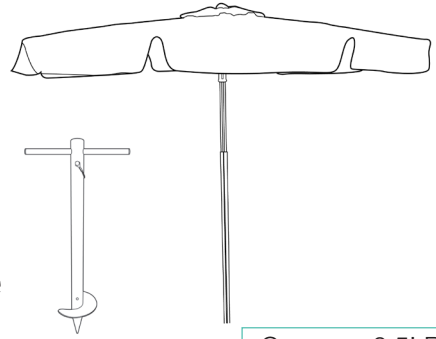

# 6.5' Beachmaster

## Fiberglass Umbrella with 1 1/2" Pole

Optional Sand Anchor (sold separately)

Canopy: 6.5' Round  
Height: 76.5"

### Product Specifications

Product Description	Reference Number	Color	UPC Code 014306	Weight Each (lbs.)	Master Pack	Master Pack Volume (cu. ft)
6.5' Beachmaster Fiberglass Umbrella with 1 1/2" Pole	98129731	Pacific Blue	928241	14.55	1	3.23
	98126631	Sand	930046	14.55	1	3.23
	98122831	Ivory	930053	14.55	1	3.23
Sand Anchor for Beachmaster Umbrella	US606331	Silver Gray	928081	3.31	1	0.59

### Features & Benefits Warranty: 5 Year Limited Fade Warranty on Fabric • 3 Year Replacement

- Built to better sustain the unpredictable abuses of the wind
- Heavy duty aluminum pole for extra strength
- Replaceable fiberglass ribs to bend but not break
- Extra large vent to release the pressure
- Colorfast, easy to maintain Recacril® Marine Grade solution-dyed acrylic fabric in standard and custom canopy colors to meet any landscaping scheme
- Bases and umbrellas sold separately
- Optional beach and bar height bottom poles available.