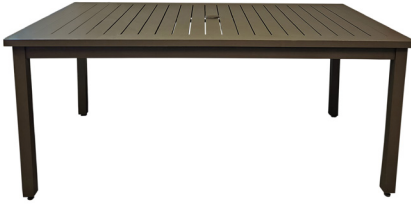

48"x34"

US 929 599
Fusion Bronze

US 929 288
Volcanic Black

New!

69"x39"

US 932 599
Fusion Bronze

US 932 288
Volcanic Black

Sigma Aluminum Bar Height Tables