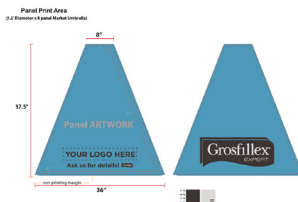

Exclusively for Windmaster Umbrellas

Why Customize?

- Promotes business and increases brand recognition
- Easily identify and keep track of umbrella inventory
- Custom printing makes up 30% of umbrella business

We offer the best quality!

- Ink spread at least three times for deep penetration
- Clear coating over ink to increase color fastness and a crisp look

3 quick and easy steps

1. Collect artwork - high definition (300 dpi)
 2. Layout sent back for approval of order and delivery date confirmation
 3. Within 48 hours, printing layout is made and returned with quote
Consult grosfillexfurniture.com for approximate lead time
Minimum quantities per logo is 20 pieces
- Logo Heat Stamping for Nautical, Nautical Pro, Marina, & Catalina Chaises
 - Custom orders accepted on a case by case basis