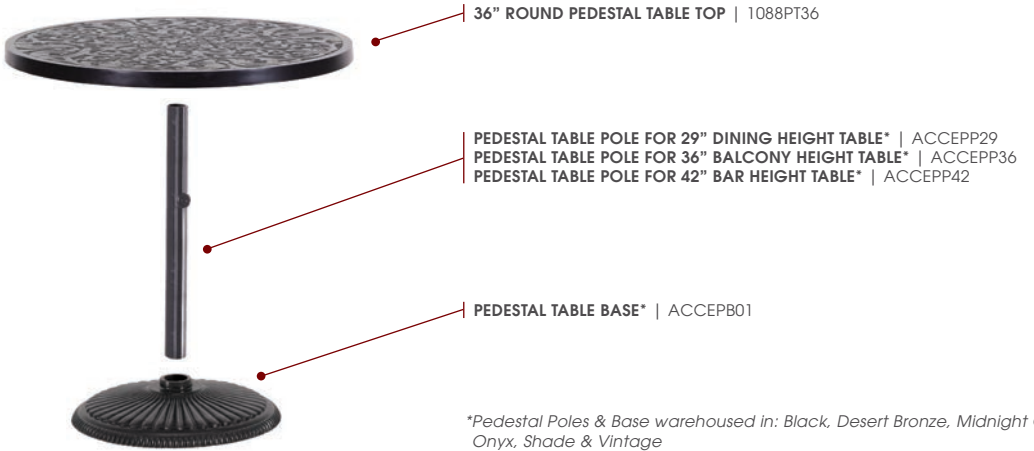

REGAL TOPS

WAREHOUSED IN Desert Bronze Midnight Gold Vintage