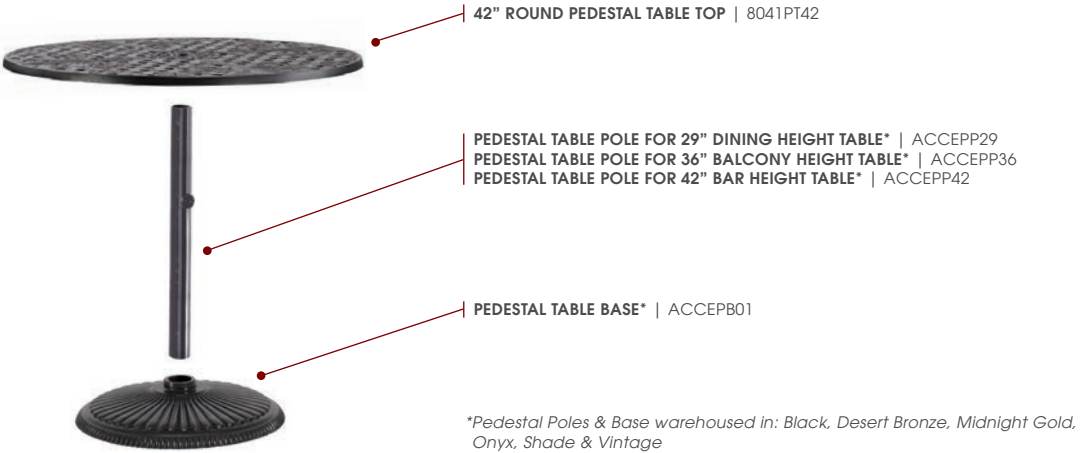

VERONA TOPS

NOT WAREHOUSED