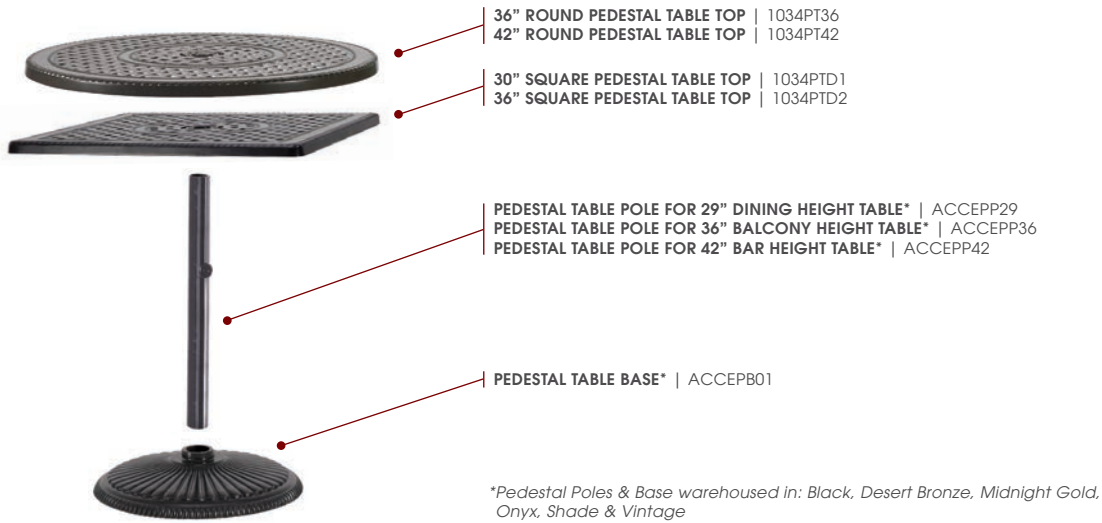

GRAND TERRACE TOPS

WAREHOUSED IN Desert Bronze Midnight Gold Shade Vintage