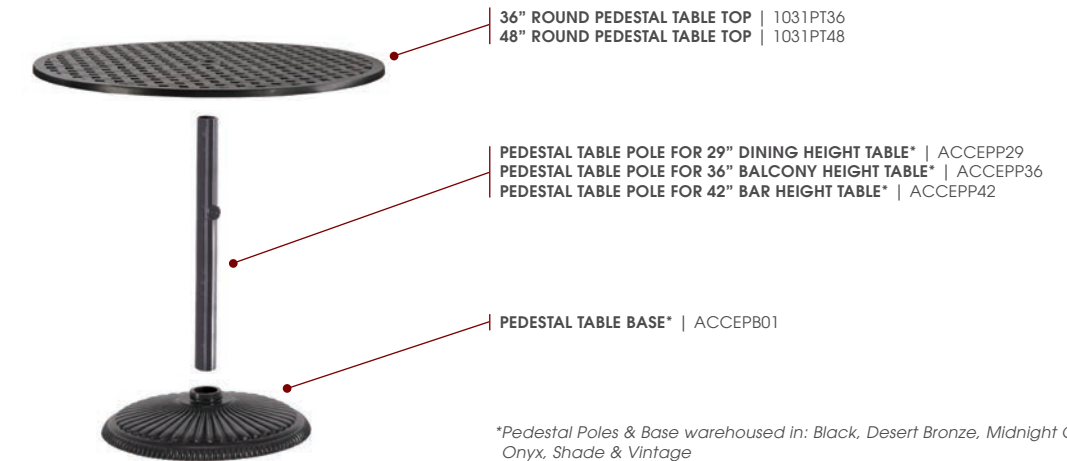

*Pedestal Poles & Base warehoused in: Black, Desert Bronze, Midnight Gold, Onyx, Shade & Vintage