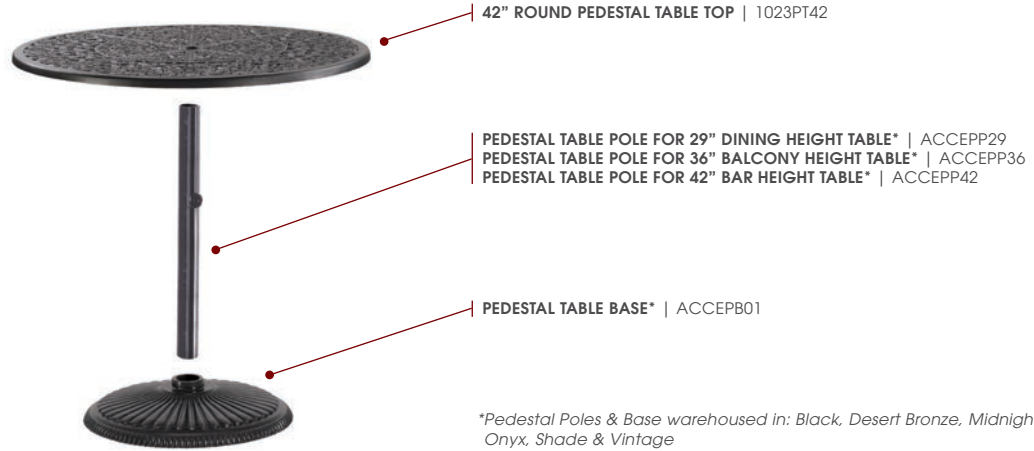

PEDESTAL

FLORENCE TOPS

WAREHOUSED IN Desert Bronze Midnight Gold