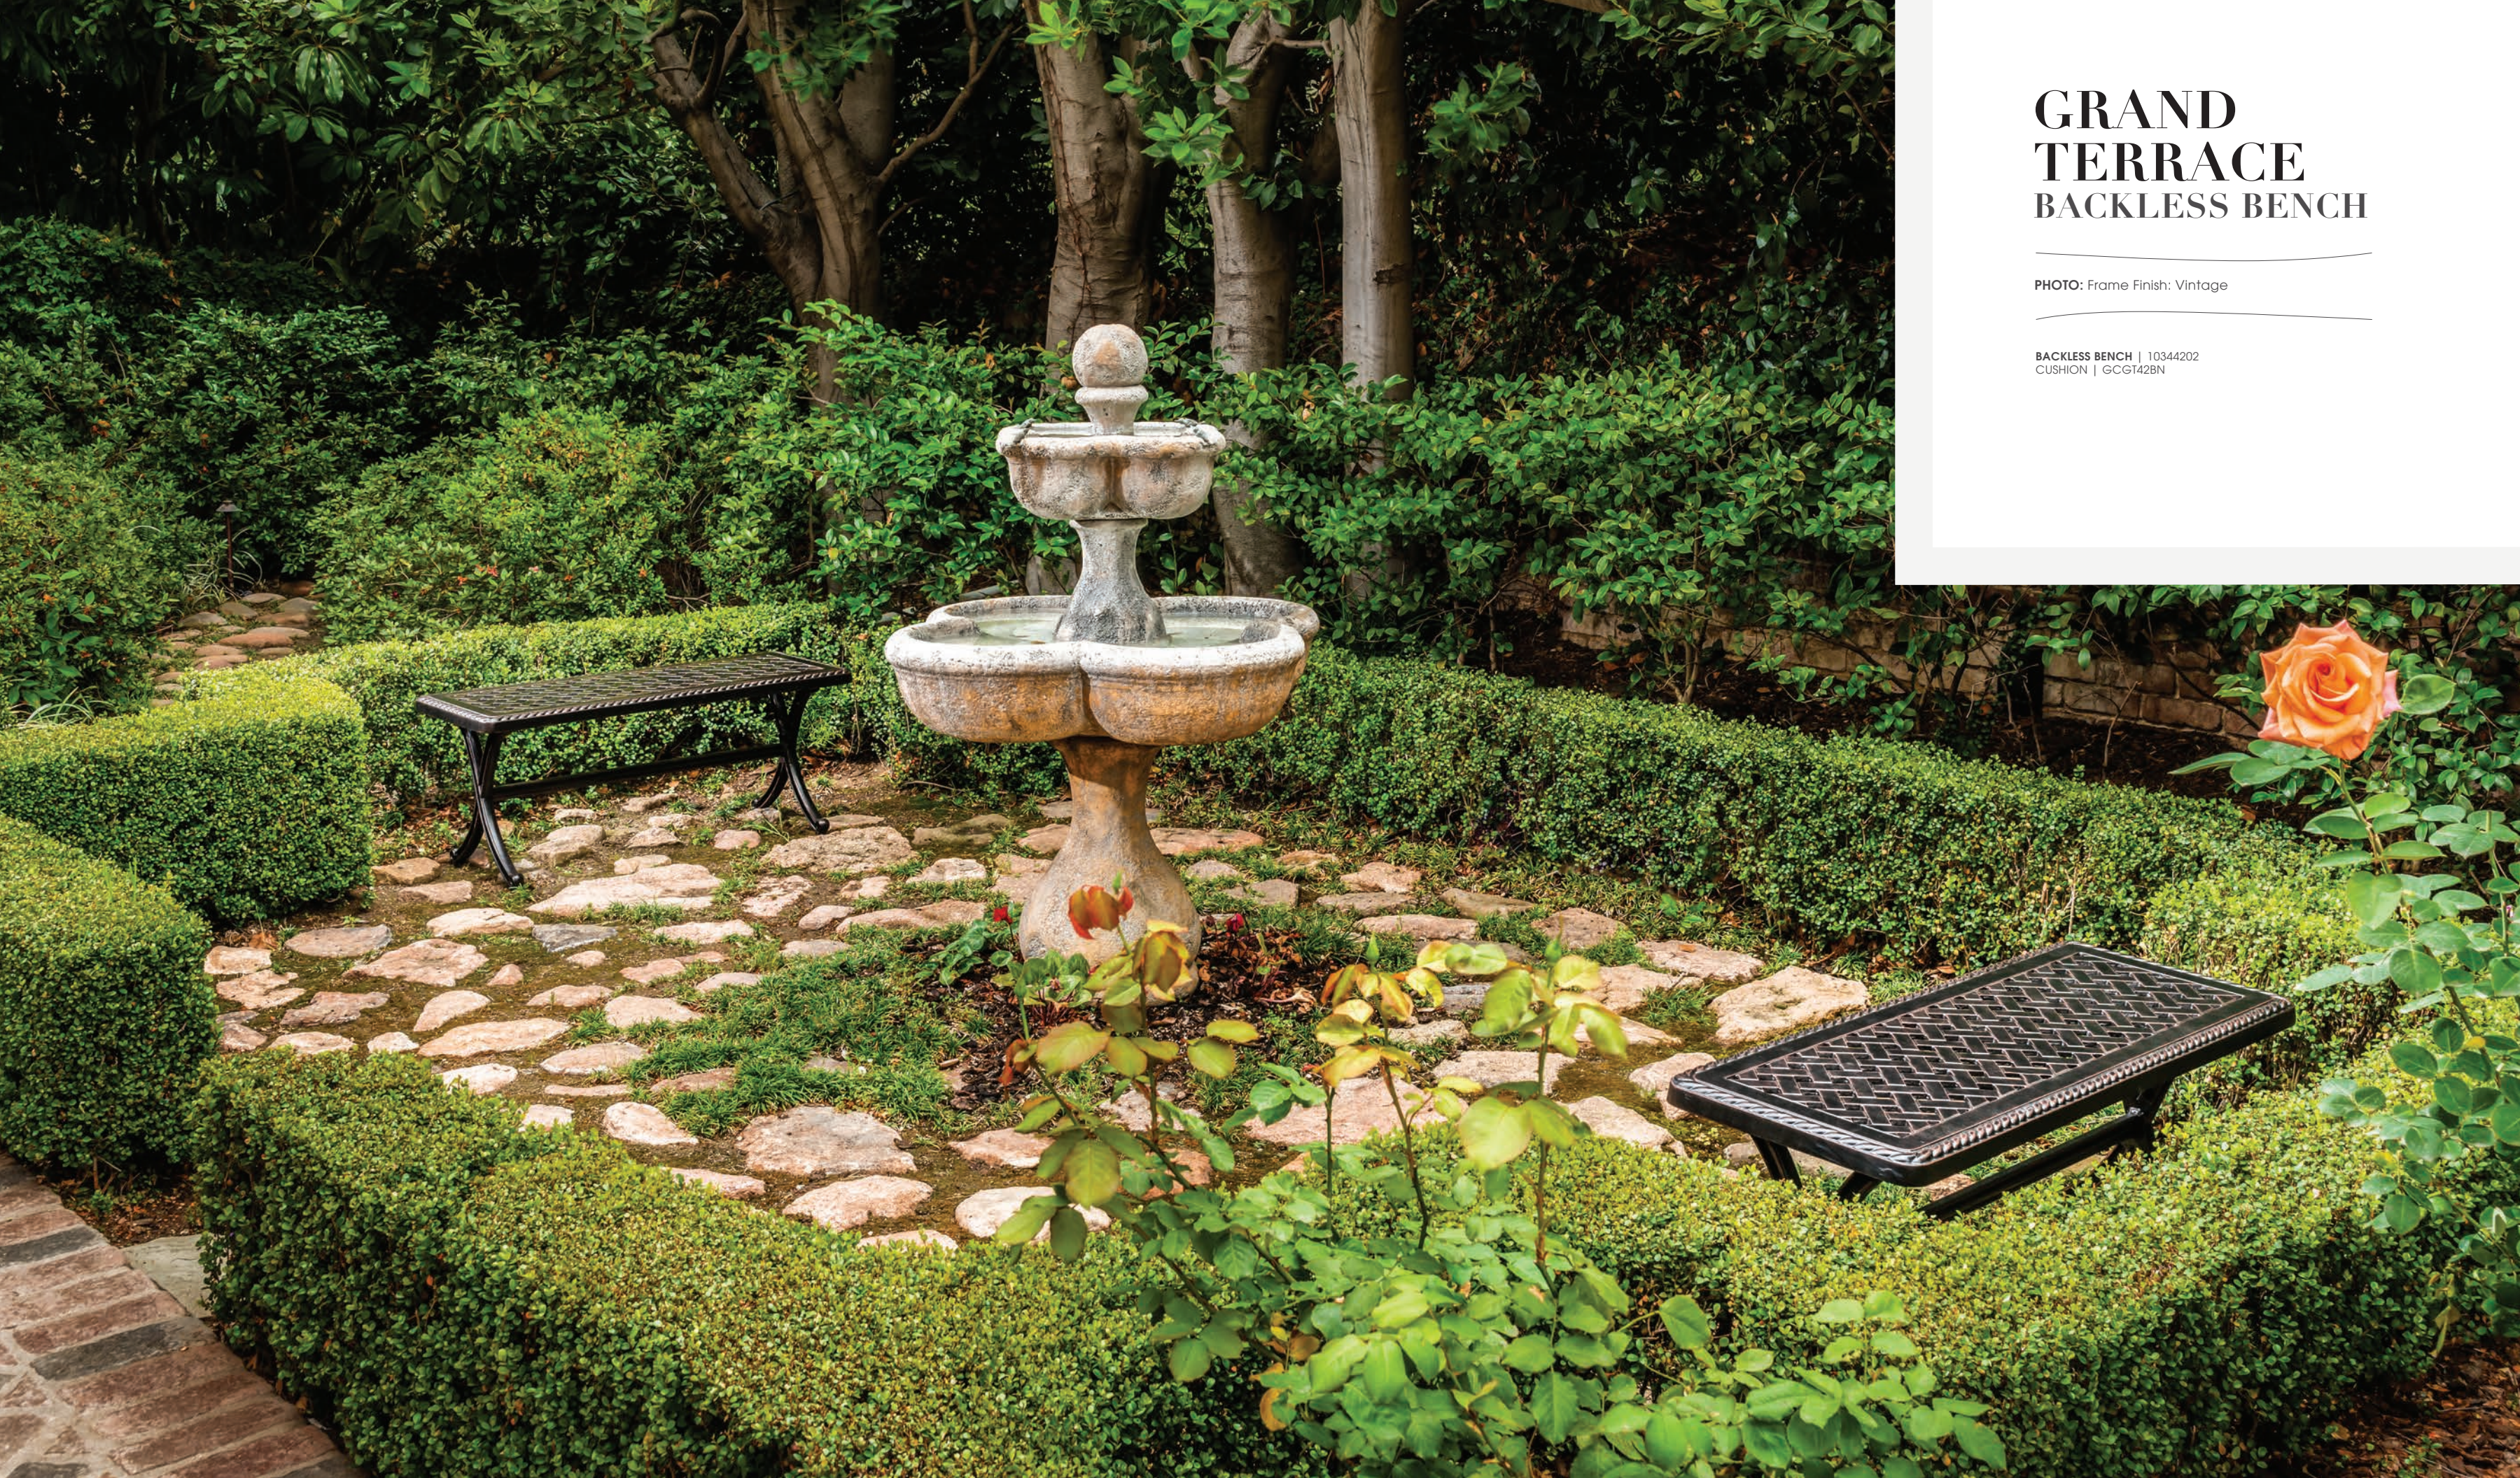

GRAND TERRACE BACKLESS BENCH

PHOTO: Frame Finish: Vintage

BACKLESS BENCH | 10344202
CUSHION | GCCT42BN