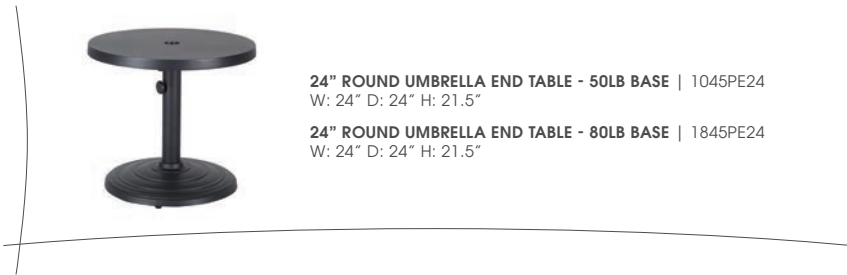

MERIDIAN

NOT WAREHOUSED