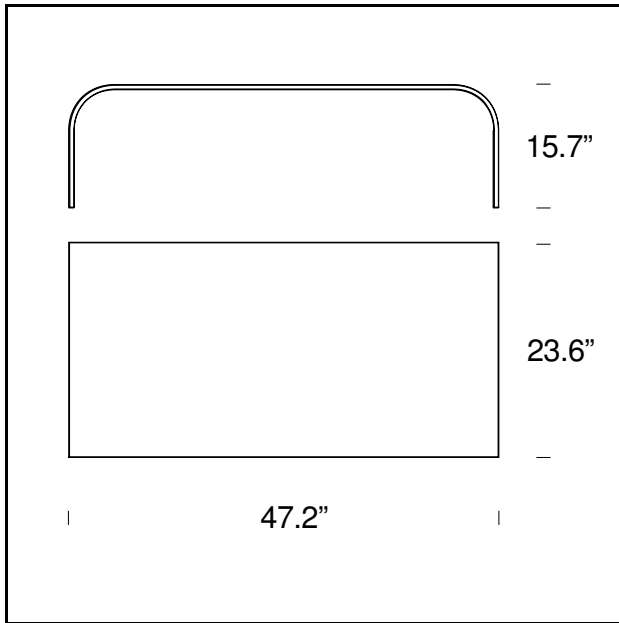

FONTANA

Pietro Chiesa, 1932

Designed by Pietro Chiesa, it was an extraordinary piece of essentiality and elegance. This coffee table is made from a double curved single piece of thick glass (15 mm). Available in 4 sizes.

TECHNICAL SHEET

Coffee table in 15 mm curved cut float glass.

MODEL NAME: Fontana

CODE: 2633

DIMENSION: 55.1" x 27.5" x 15.7"

MATERIALS: Glass

MODEL NAME: Fontana

CODE: 2633/1

DIMENSION: 23.6" x 15.7" x 15.7"

MATERIALS: Glass

MODEL NAME: Fontana

CODE: 2633/4

DIMENSION: 47.2" x 23.6" x 15.7"

MATERIALS: Glass

Subject to technical modifications and modifications to content