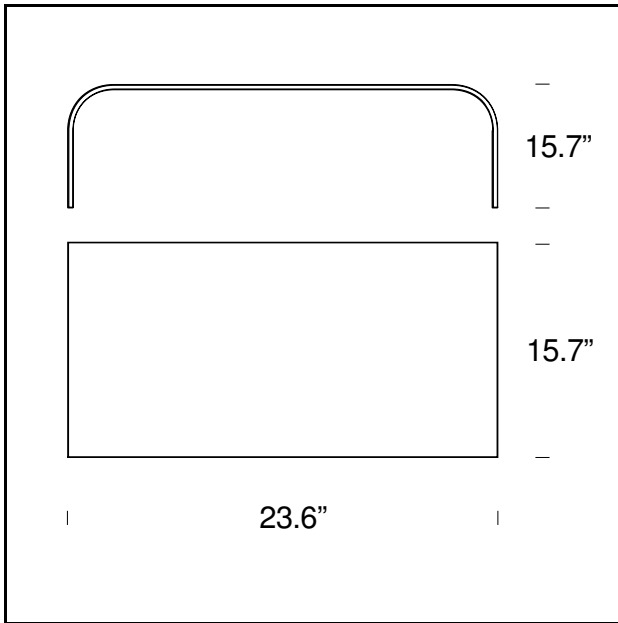

FONTANA

Pietro Chiesa, 1932

Designed by Pietro Chiesa, it was an extraordinary piece of essentiality and elegance. This coffee table is made from a double curved single piece of thick glass (15 mm). Available in 4 sizes.

TECHNICAL SHEET

Coffee table in 15 mm curved cut float glass.

MODEL NAME: Fontana

CODE: 2633

DIMENSION: 55.1" x 27.5" x 15.7"

MATERIALS: Glass

MODEL NAME: Fontana

CODE: 2633/1

DIMENSION: 23.6" x 15.7" x 15.7"

MATERIALS: Glass

MODEL NAME: Fontana

CODE: 2633/4

DIMENSION: 47.2" x 23.6" x 15.7"

MATERIALS: Glass

Subject to technical modifications and modifications to content