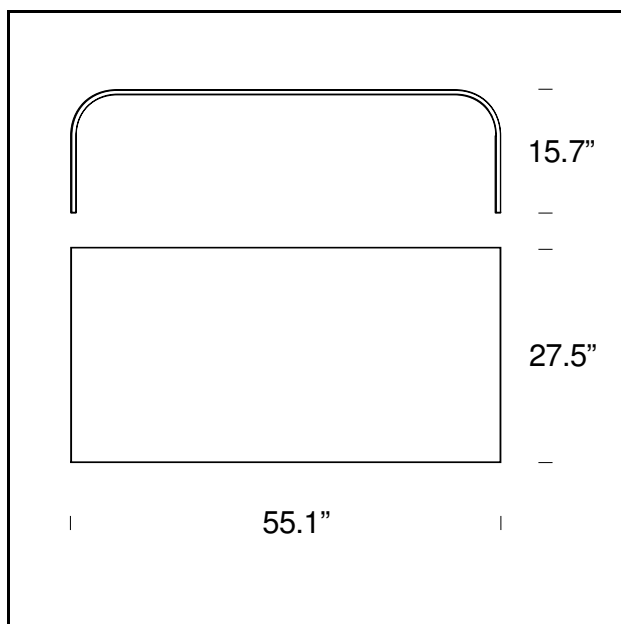

FONTANA

Pietro Chiesa, 1932

Designed by Pietro Chiesa, it was an extraordinary piece of essentiality and elegance. This coffee table is made from a double curved single piece of thick glass (15 mm). Available in 4 sizes.

TECHNICAL SHEET

Coffee table in 15 mm curved cut float glass.

MODEL NAME: Fontana

CODE: 2633

DIMENSION: 55.1" x 27.5" x 15.7"

MATERIALS: Glass

MODEL NAME: Fontana

CODE: 2633/1

DIMENSION: 23.6" x 15.7" x 15.7"

MATERIALS: Glass

MODEL NAME: Fontana

CODE: 2633/4

DIMENSION: 47.2" x 23.6" x 15.7"

MATERIALS: Glass

Subject to technical modifications and modifications to content