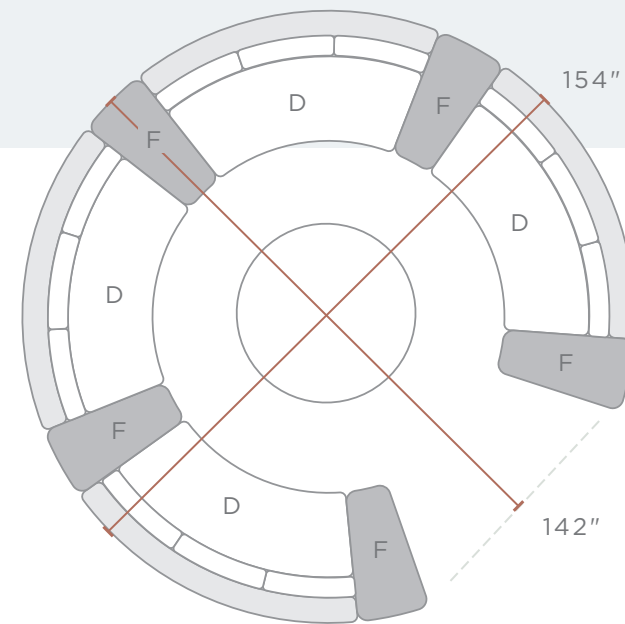

W: 34" D: 34" H: 17"

W: 14" D: 34" H: 17"

W: 6-13" D: 34" H: 22"

W: 6" D: 34" H: 22"

W: 27.5" D: 26.5" H: 32"
SEAT HEIGHT: 19"
ARM HEIGHT: 24.5"

W: 21.5" D: 26.5" H: 32"
SEAT HEIGHT: 19"

- A. LEFT/RIGHT END SECTION
- B. CENTER CHAIR SECTION
- C. 90° SQUARE CORNER SECTION
- D. CURVED SOFA SECTION
- E. ARMREST SECTION
- F. WEDGE ARMREST SECTION
- G. END TABLE SECTION
- H. CORNER TABLE SECTION

Dimensions for above configurations are approximate.

SAMPLE CONFIGURATIONS