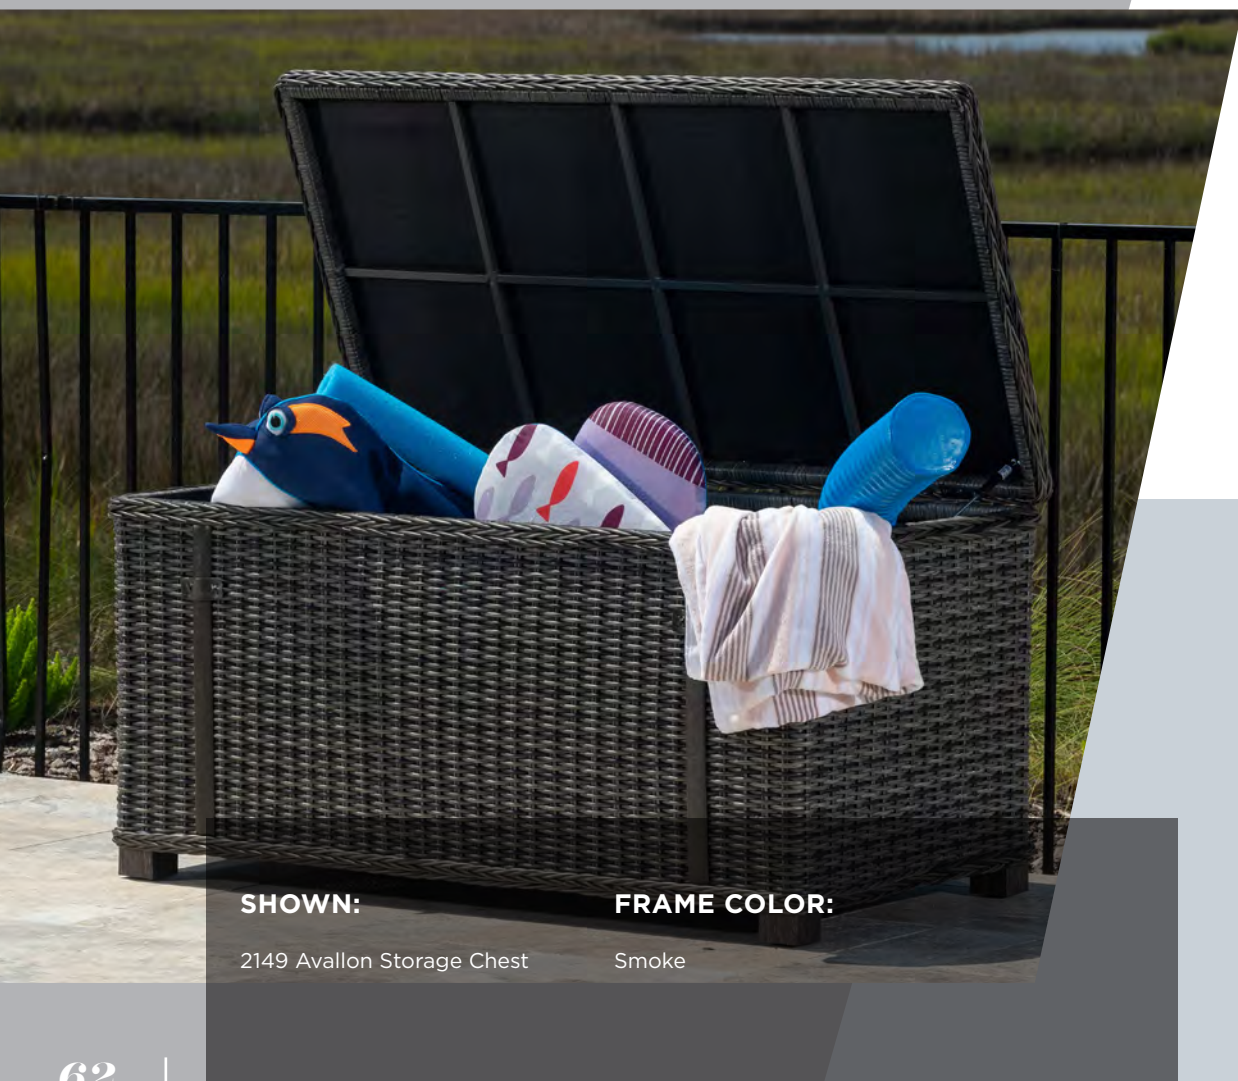

SHOWN:

2149 Avallon Storage Chest

FRAME COLOR:

Smoke