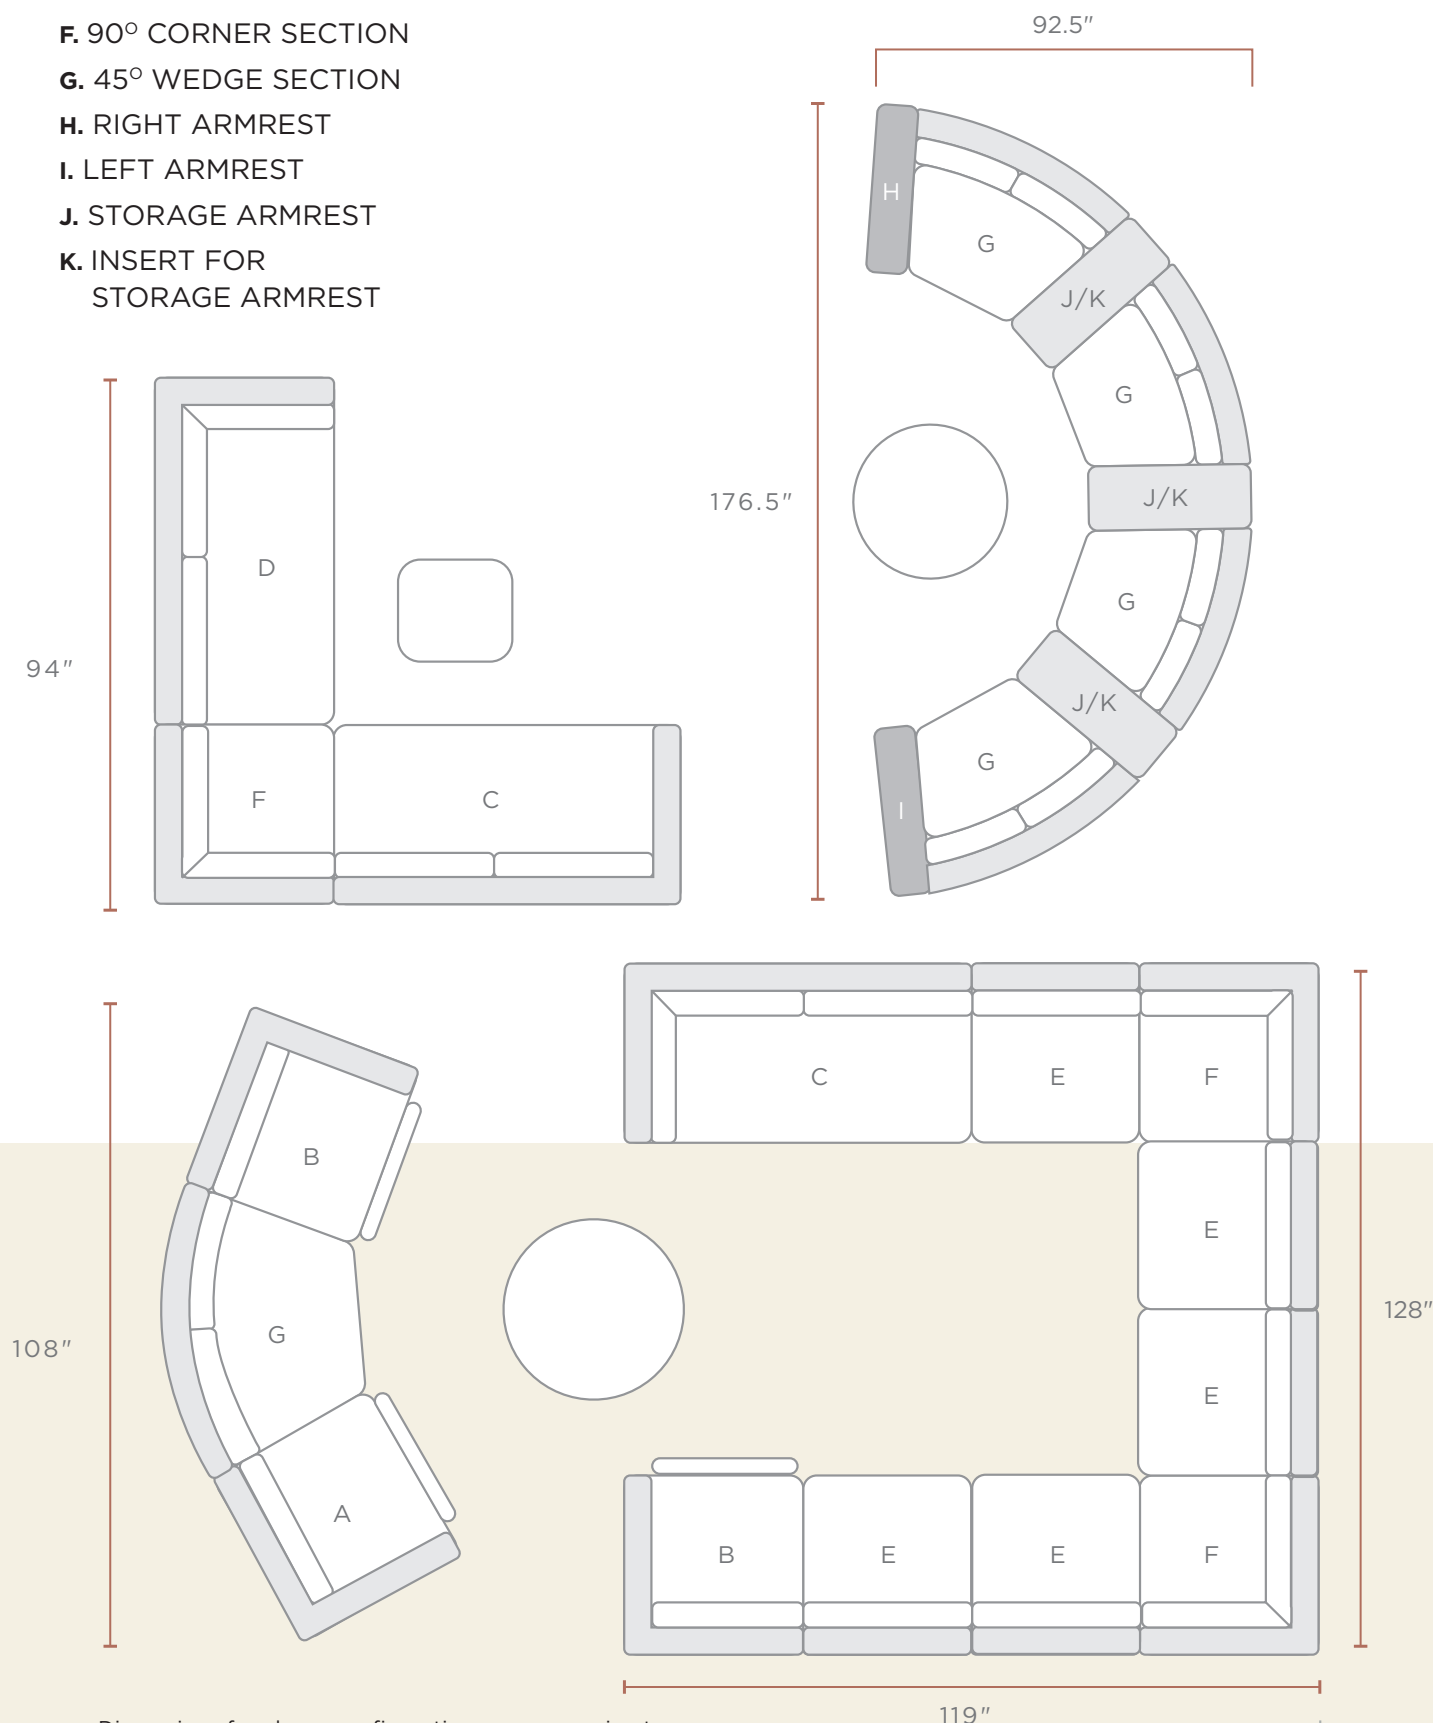

SAMPLE CONFIGURATIONS

Dimensions for above configurations are approximate.

LUCCA

Sleek, modern motif blended with
A RUSTIC, WOOD GRAIN FINISH

Strike the perfect balance between comfort and style with the Lucca collection. By combining a low profile with an angular carbon frame, this line offers a sophisticated yet natural look. Its modular design lets you combine two chaise lounges into an eye-catching double chaise with a convenient table.