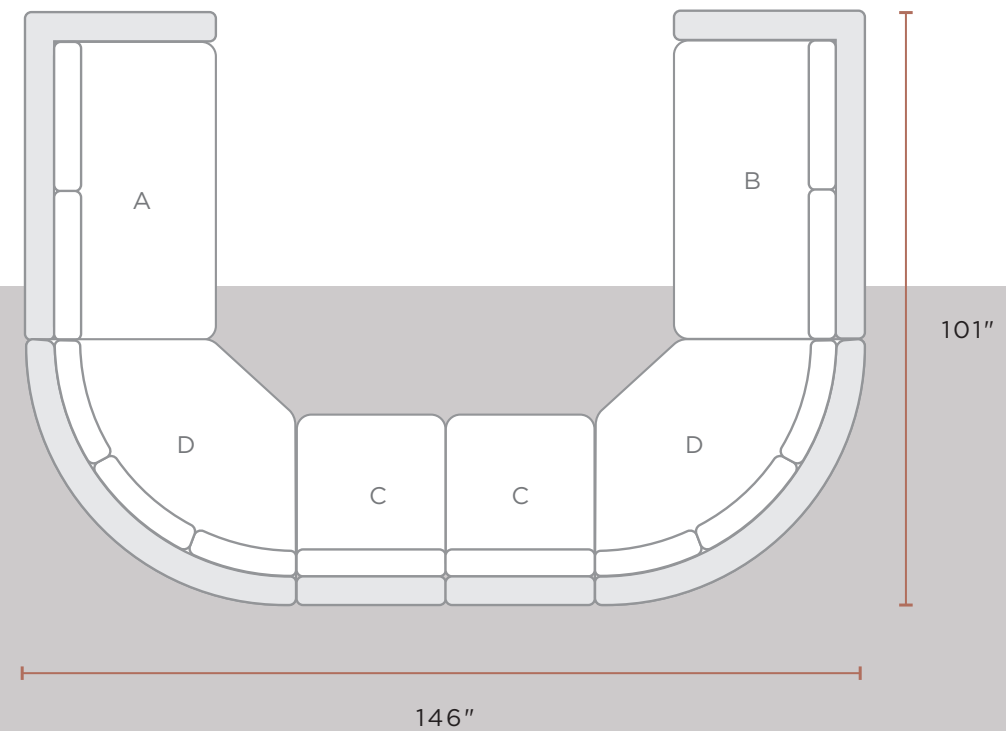

SAMPLE CONFIGURATIONS

Stripes not recommended.

HICKORY 8862
SMOKE 8869

W: 67.5" D: 37.5" H: 31.5"
SEAT HEIGHT: 16.75"

CHESTNUT 8897
SMOKE 8899

HICKORY 8902
SMOKE 8909

W: 25" D: 27.5" H: 36.5"
SEAT HEIGHT: 19"
ARM HEIGHT: 26"

HICKORY 8902 + 8997
SMOKE 8909 + 8999

W: 25" D: 27.5" H: 36.5"
SEAT HEIGHT: 19"
ARM HEIGHT: 26"

HICKORY 8912
SMOKE 8919

W: 18.5" D: 27.5" H: 36.5"
SEAT HEIGHT: 19"

CHESTNUT 8997
SMOKE 8999

- A. LEFT ARM LOVESEAT SECTION
- B. RIGHT ARM LOVESEAT SECTION
- C. CENTER CHAIR SECTION
- D. 90° CURVED CORNER SECTION

Dimensions for the configurations above are approximate.

HICKORY WEAVE

CHESTNUT FINISH

SMOKE WEAVE

SMOKE FINISH