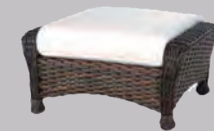

OTTOMAN
DRIFTWOOD 7341
CHESTNUT 7347

W: 34.25" D: 26.5" H: 19"
SEAT HEIGHT: 19"