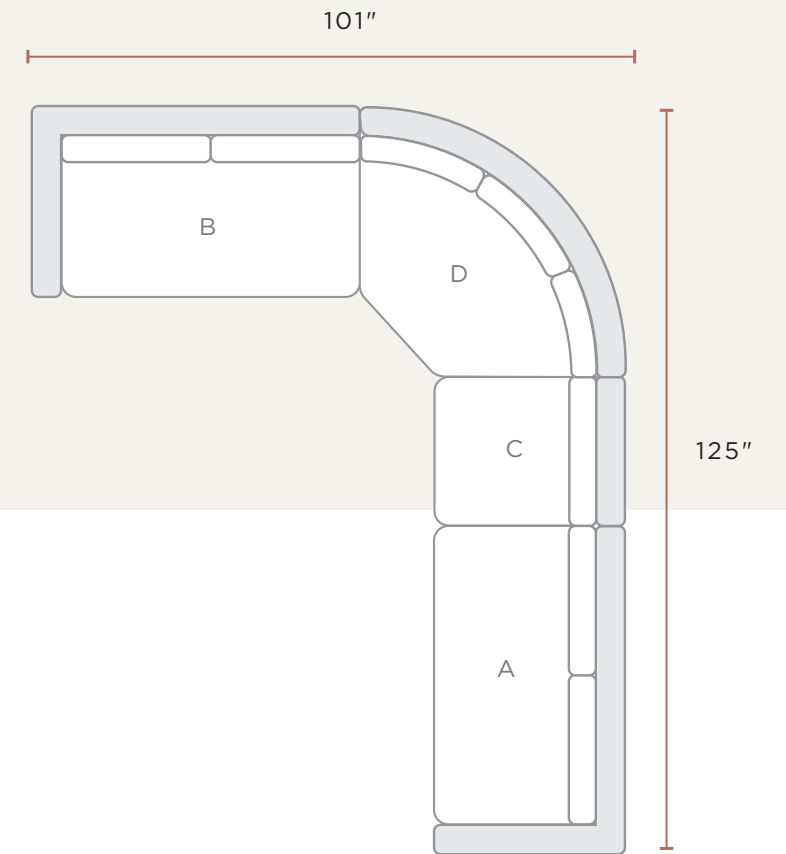

SAMPLE CONFIGURATIONS

Stripes not recommended.

HICKORY 8862
SMOKE 8869

W: 67.5" D: 37.5" H: 31.5"
SEAT HEIGHT: 16.75"

CHESTNUT 8897
SMOKE 8899

HICKORY 8902
SMOKE 8909

W: 25" D: 27.5" H: 36.5"
SEAT HEIGHT: 19"
ARM HEIGHT: 26"

HICKORY 8902 + 8997
SMOKE 8909 + 8999

W: 25" D: 27.5" H: 36.5"
SEAT HEIGHT: 19"
ARM HEIGHT: 26"

HICKORY 8912
SMOKE 8919

W: 18.5" D: 27.5" H: 36.5"
SEAT HEIGHT: 19"

CHESTNUT 8997
SMOKE 8999

- A. LEFT ARM LOVESEAT SECTION
- B. RIGHT ARM LOVESEAT SECTION
- C. CENTER CHAIR SECTION
- D. 90° CURVED CORNER SECTION

Dimensions for the configurations above are approximate.

HICKORY WEAVE

CHESTNUT FINISH

SMOKE WEAVE

SMOKE FINISH