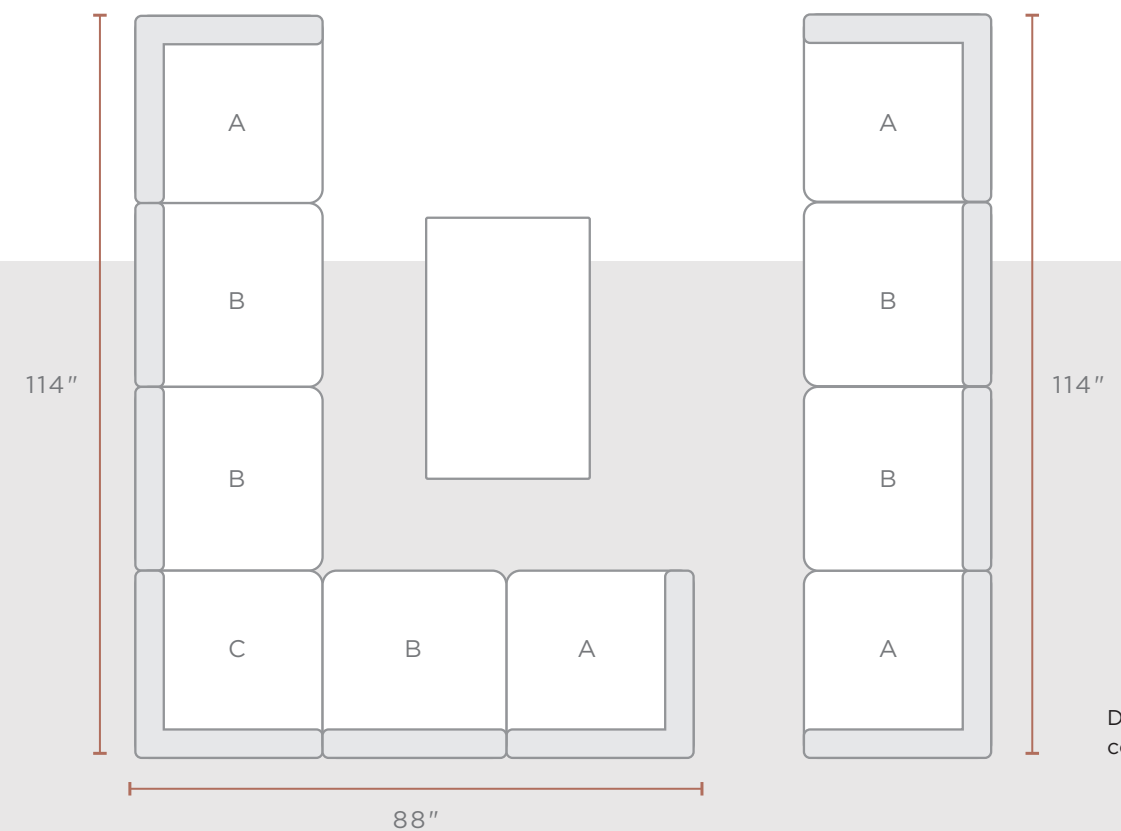

END TABLE
GRAPHITE 80990

W: 19" D: 19" H: 18"

W: 42" D: 42" H: 23.5"

W: 30" D: 50" H: 23.5"

W: 24" D: 25.5" H: 34.25"
SEAT HEIGHT: 20.5"
ARM HEIGHT: 24.5"

W: 20" D: 25.5" H: 34.25"
SEAT HEIGHT: 20.5"

W: 43.5" D: 43.5" H: 29.5"

W: 85" D: 42.5" H: 29.5"

W: 23" D: 25.5" H: 40"
SEAT HEIGHT: 25"
ARM HEIGHT: 32.25"

W: 36" D: 36" H: 36"

W: 23" D: 25.5" H: 44.5"
SEAT HEIGHT: 28.5"
ARM HEIGHT: 36.75"

W: 36" D: 36" H: 40.75"

- A. LEFT/RIGHT END
- B. CENTER CHAIR SECTION
- C. 90° SQUARE CORNER SECTION
- D. CURVED SOFA SECTION
- E. ARMREST SECTION

SAMPLE CONFIGURATIONS

Dimensions for above configurations are approximate.