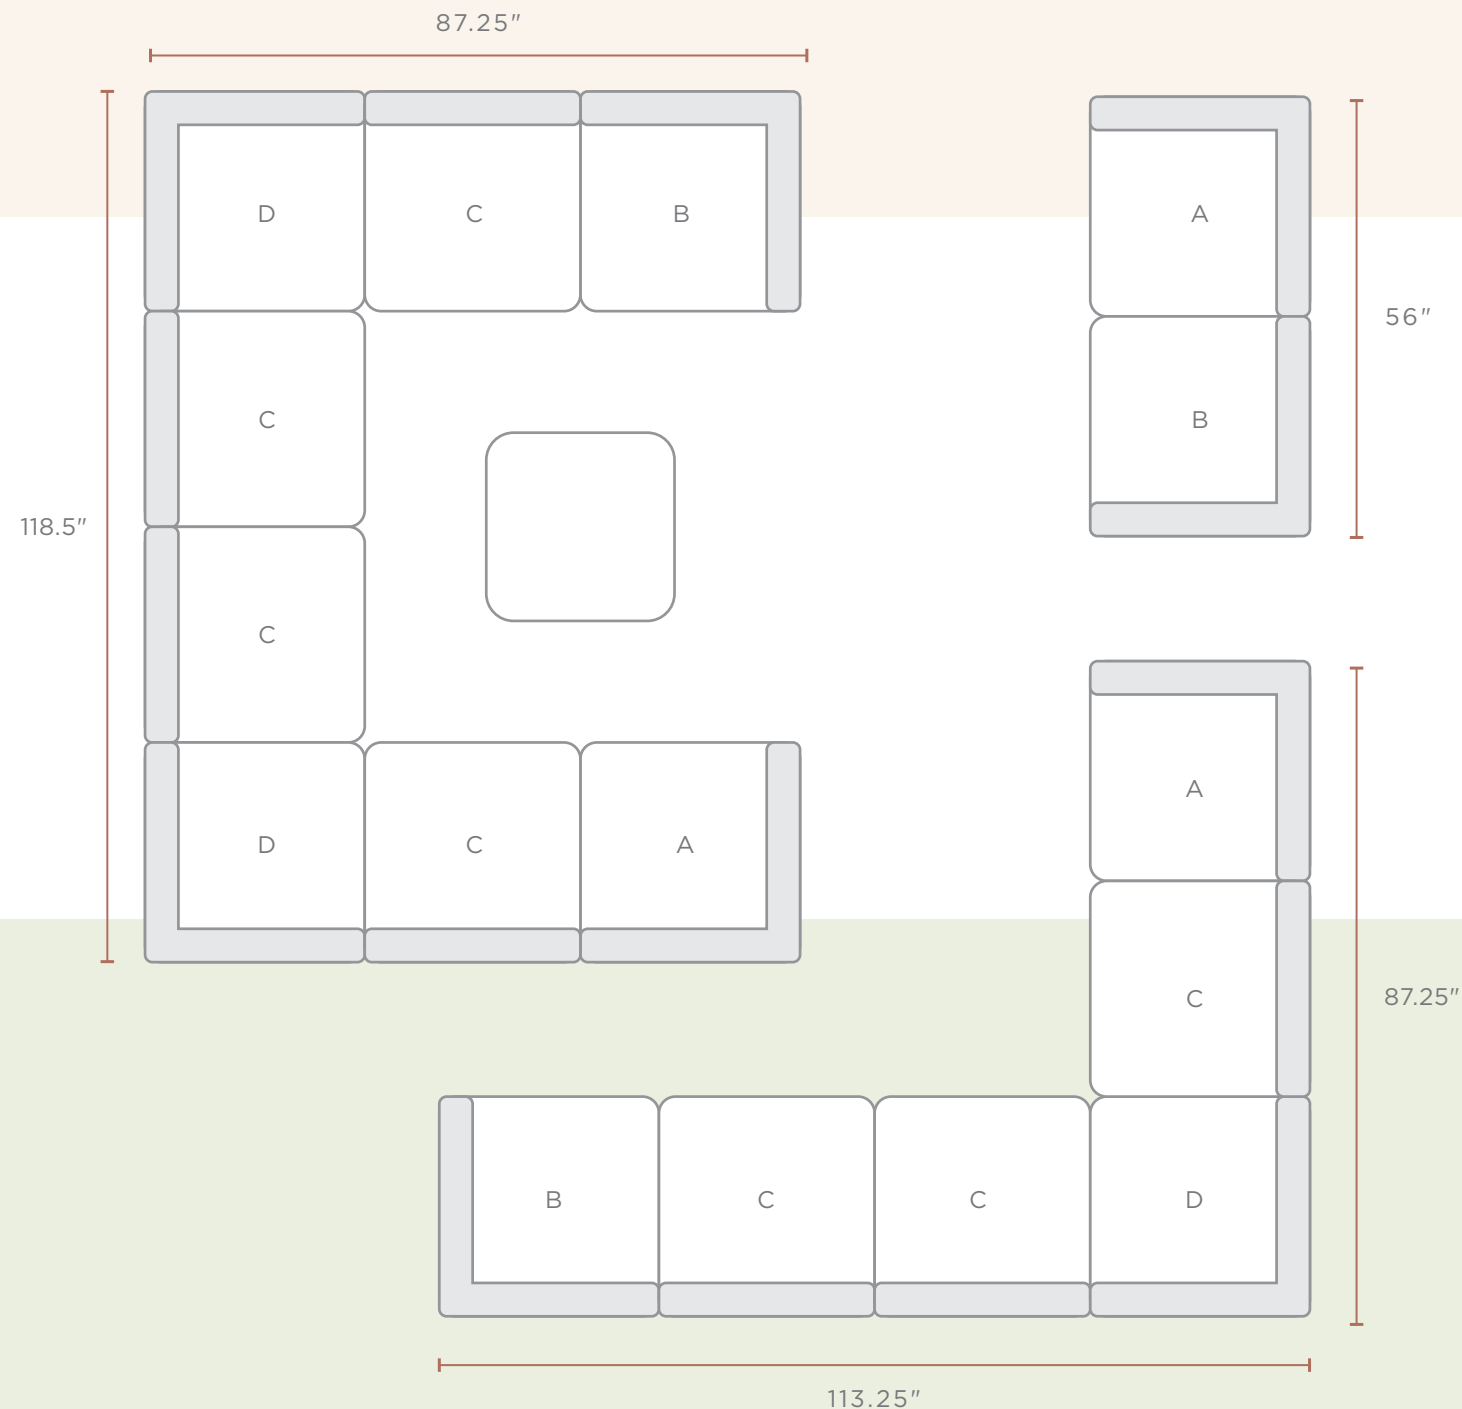

SAMPLE CONFIGURATIONS

- A. RIGHT CHAIR SECTION
- B. LEFT CHAIR SECTION
- C. CENTER CHAIR SECTION
- D. 90° SQUARE CORNER SECTION