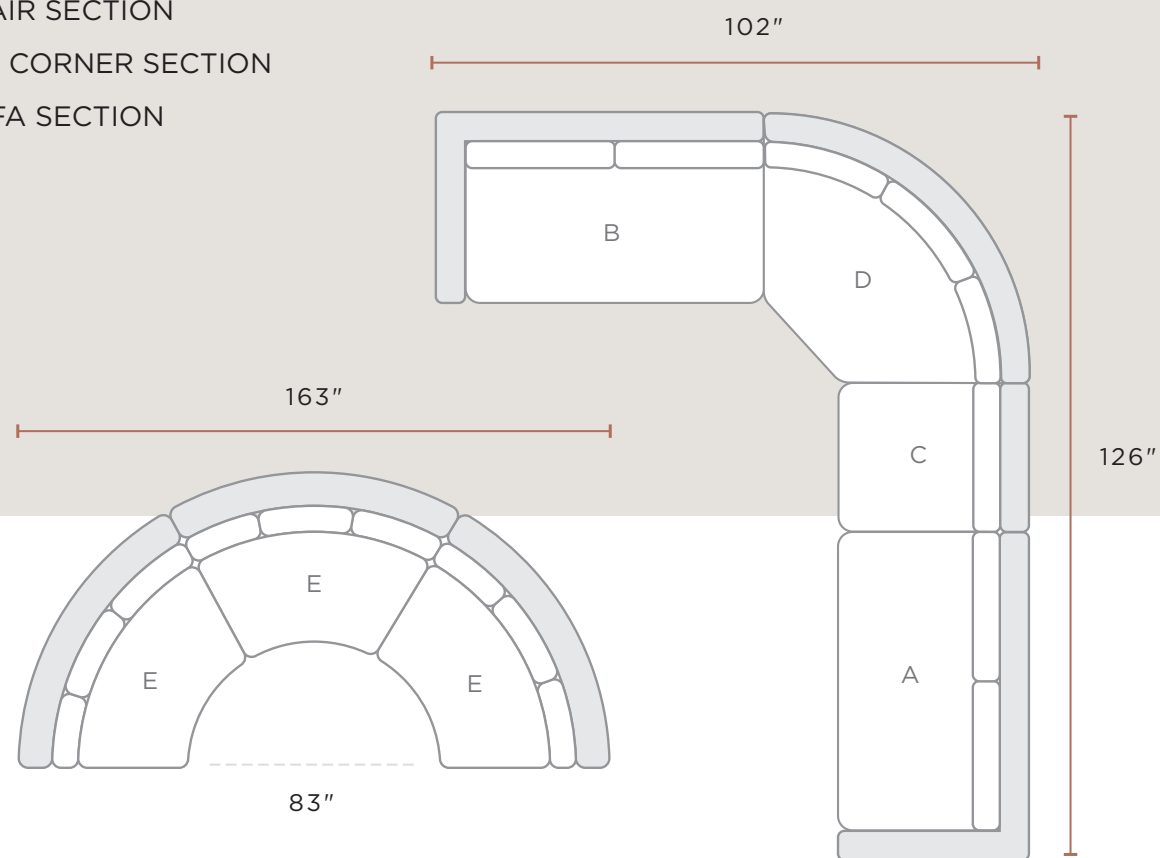

OTTOMAN
HICKORY 2042
SMOKE 2049

W: 24" D: 24" H: 11.5"
SEAT HEIGHT: 16.5"

DINING ARM CHAIR
HICKORY 2202
SMOKE 2209

W: 25" D: 27.75" H: 36.5"
SEAT HEIGHT: 19"
ARM HEIGHT: 25.25"

DINING SIDE CHAIR
HICKORY 2212
SMOKE 2219

W: 18.5" D: 27.75" H: 36.5"
SEAT HEIGHT: 19"

- A. LEFT ARM LOVESEAT SECTION
- B. RIGHT ARM LOVESEAT SECTION
- C. CENTER CHAIR SECTION
- D. 90° CURVED CORNER SECTION
- E. CURVED SOFA SECTION

Dimensions for above configurations are approximate.