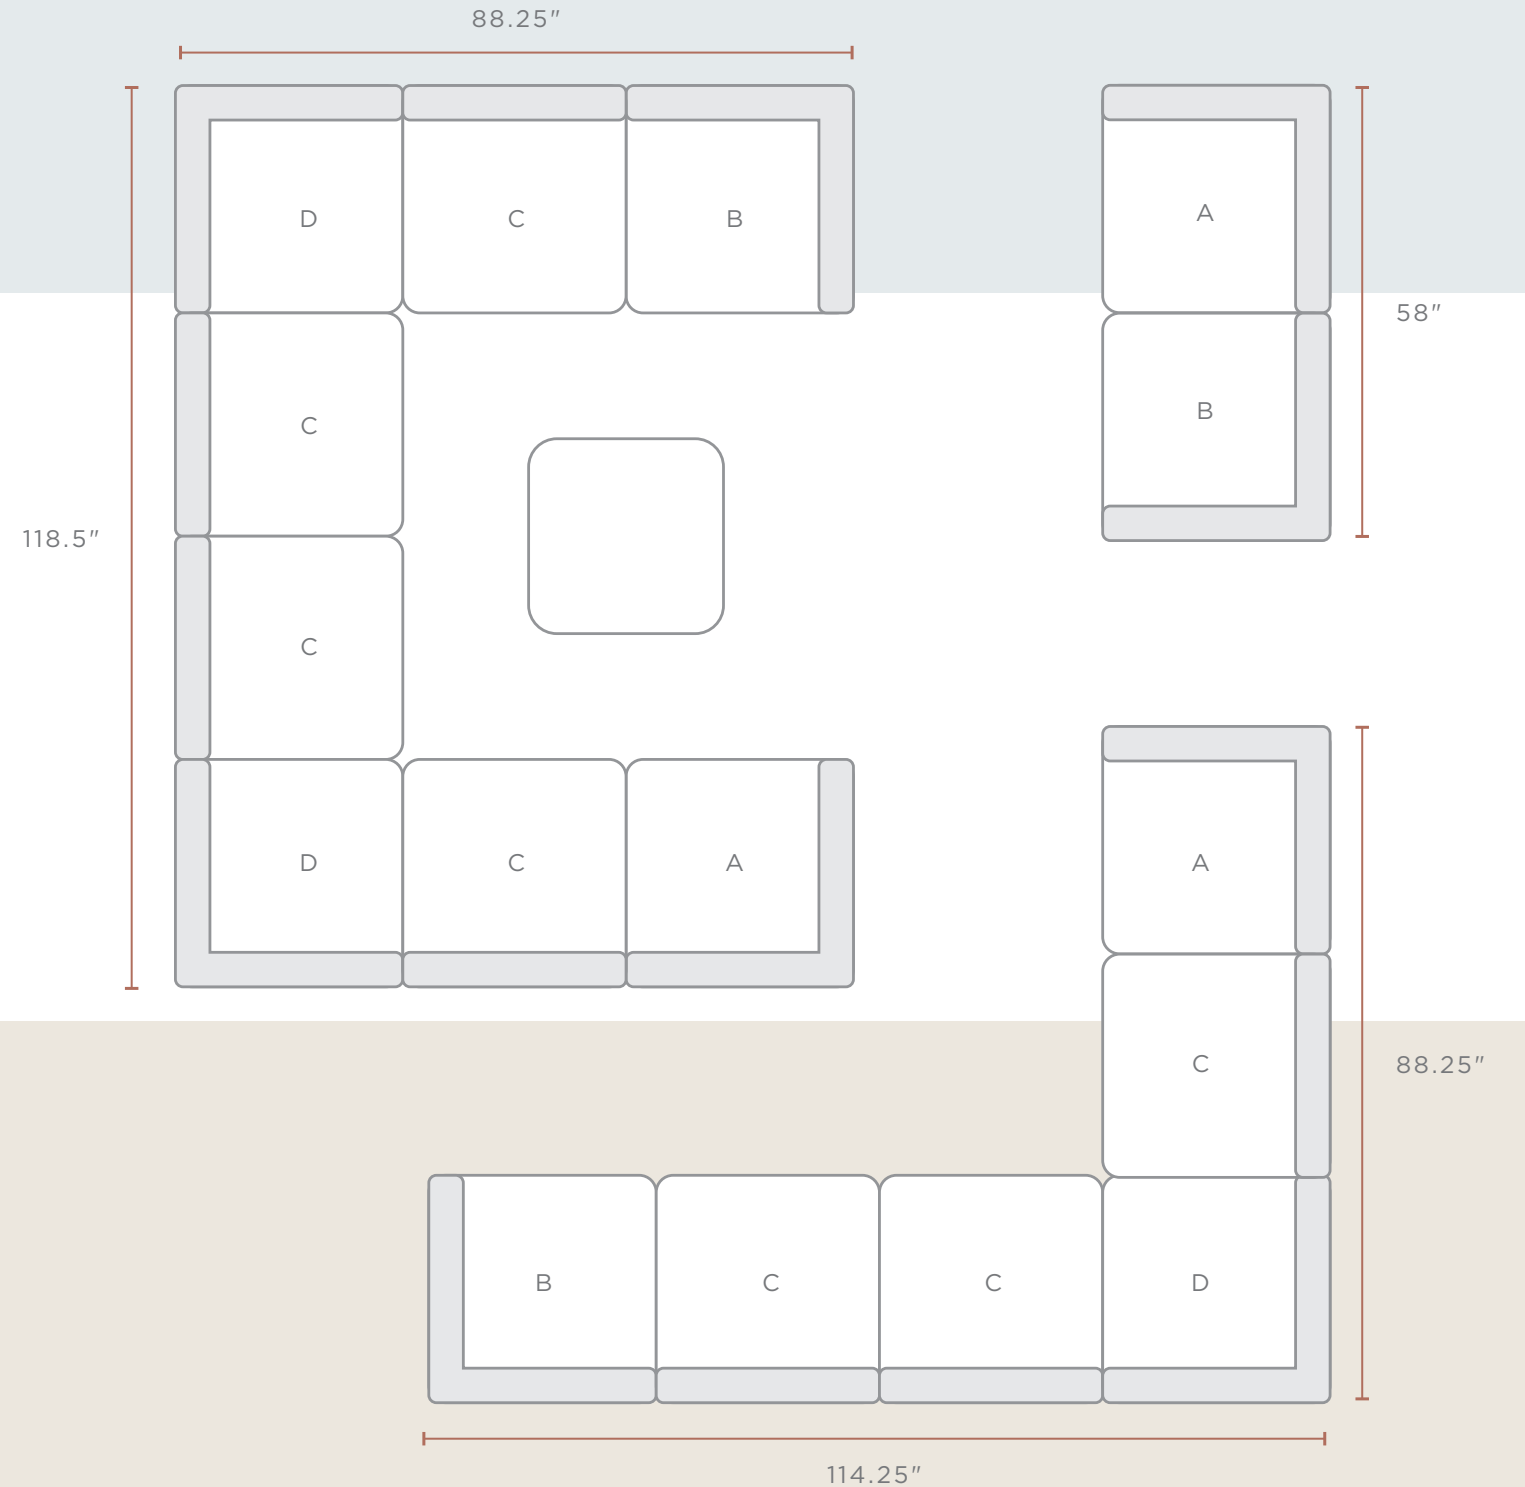

SAMPLE CONFIGURATIONS

- A. RIGHT CHAIR SECTION
- B. LEFT CHAIR SECTION
- C. CENTER CHAIR SECTION
- D. 90° SQUARE CORNER SECTION

Dimensions for above configurations are approximate.

MIRASOL

Where function MEETS FINESSE