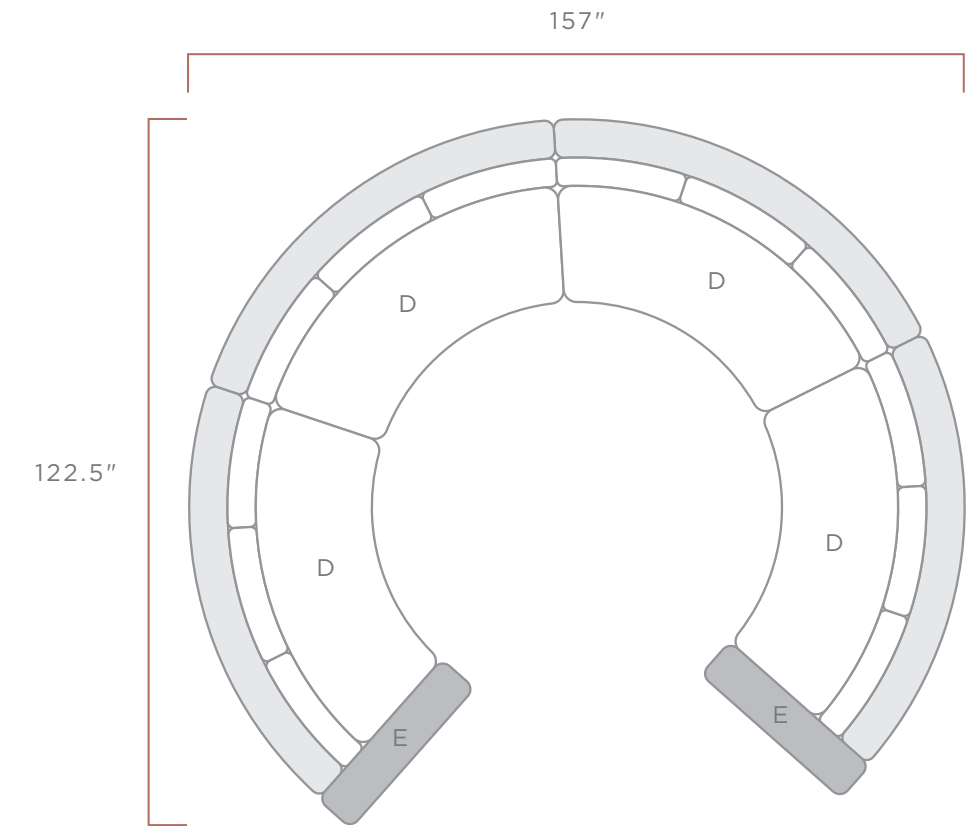

END TABLE
GRAPHITE 80990

W: 19" D: 19" H: 18"

W: 42" D: 42" H: 23.5"

W: 30" D: 50" H: 23.5"

W: 24" D: 25.5" H: 34.25"
SEAT HEIGHT: 20.5"
ARM HEIGHT: 24.5"

W: 20" D: 25.5" H: 34.25"
SEAT HEIGHT: 20.5"

W: 43.5" D: 43.5" H: 29.5"

W: 85" D: 42.5" H: 29.5"

W: 23" D: 25.5" H: 40"
SEAT HEIGHT: 25"
ARM HEIGHT: 32.25"

W: 36" D: 36" H: 36"

W: 23" D: 25.5" H: 44.5"
SEAT HEIGHT: 28.5"
ARM HEIGHT: 36.75"

W: 36" D: 36" H: 40.75"

- A. LEFT/RIGHT END
- B. CENTER CHAIR SECTION
- C. 90° SQUARE CORNER SECTION
- D. CURVED SOFA SECTION
- E. ARMREST SECTION

SAMPLE CONFIGURATIONS

Dimensions for above configurations are approximate.