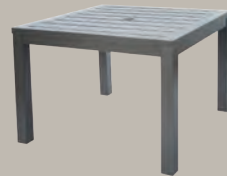

43" SQUARE DINING
TABLE
WITH UMBRELLA HOLE
GRAPHITE 82490

W: 43.5" D: 43.5" H: 29.5"

42" x 85" DINING TABLE
WITH UMBRELLA HOLE
GRAPHITE 82790

W: 85" D: 42.5" H: 29.5"

COUNTER HEIGHT
SWIVEL STOOL
GRAPHITE 82290