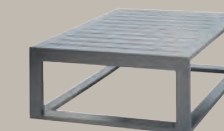

CHAT TABLE

GRAPHITE 80590

W: 38" D: 38" H: 16"