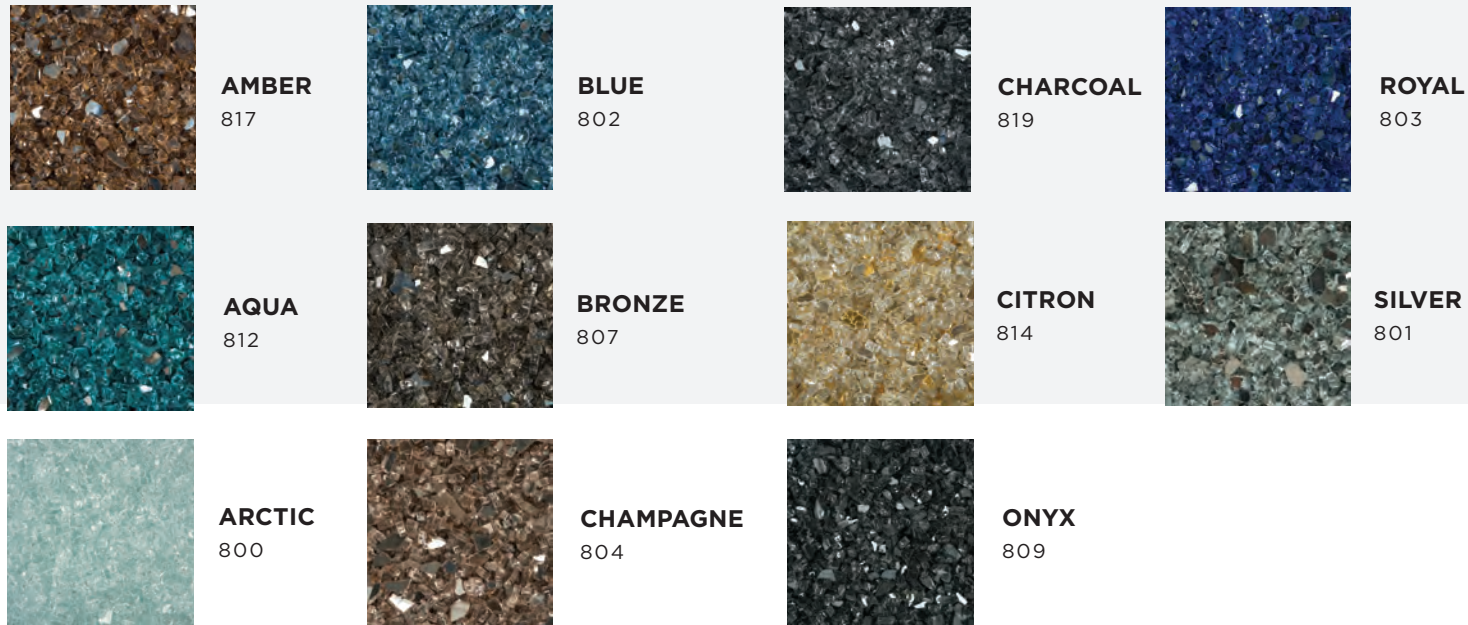

RECTANGULAR FIRE PIT
GRAPHITE 81890

W: 30" D: 50" H: 23.5"

FRAME COLORS:

FRAME COLORS:

FIRE GLASS COLORS

FIRE PIT ACCESSORIES

TABLES

AMHERST