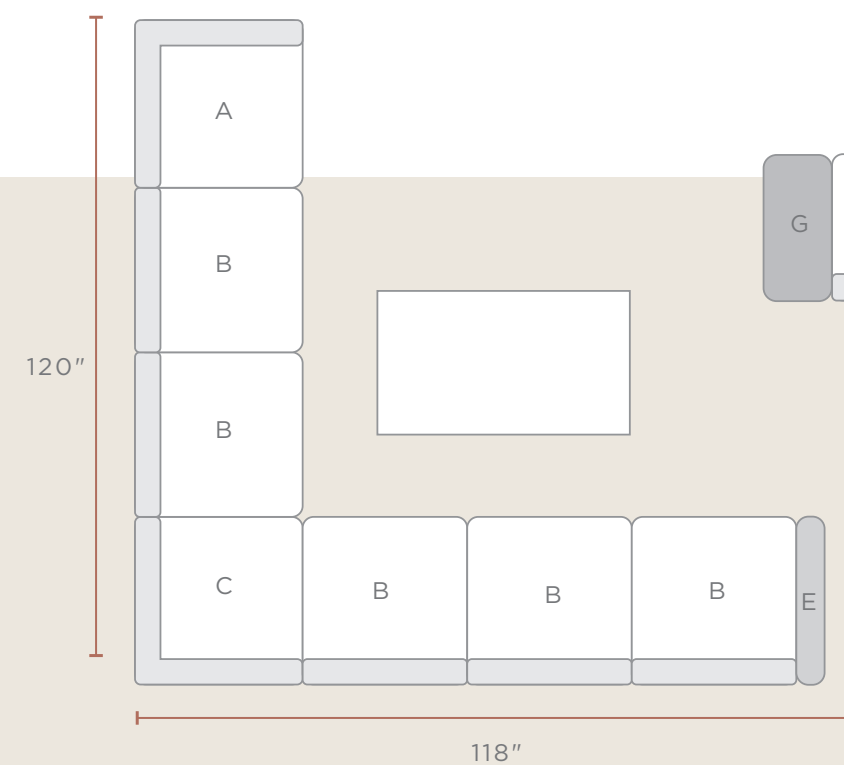

W: 34" D: 34" H: 17"

W: 14" D: 34" H: 17"

W: 6-13" D: 34" H: 22"

W: 6" D: 34" H: 22"

W: 27.5" D: 26.5" H: 32"
SEAT HEIGHT: 19"
ARM HEIGHT: 24.5"

W: 21.5" D: 26.5" H: 32"
SEAT HEIGHT: 19"

- A. LEFT/RIGHT END SECTION
- B. CENTER CHAIR SECTION
- C. 90° SQUARE CORNER SECTION
- D. CURVED SOFA SECTION
- E. ARMREST SECTION
- F. WEDGE ARMREST SECTION
- G. END TABLE SECTION
- H. CORNER TABLE SECTION

Dimensions for above configurations are approximate.

SAMPLE CONFIGURATIONS