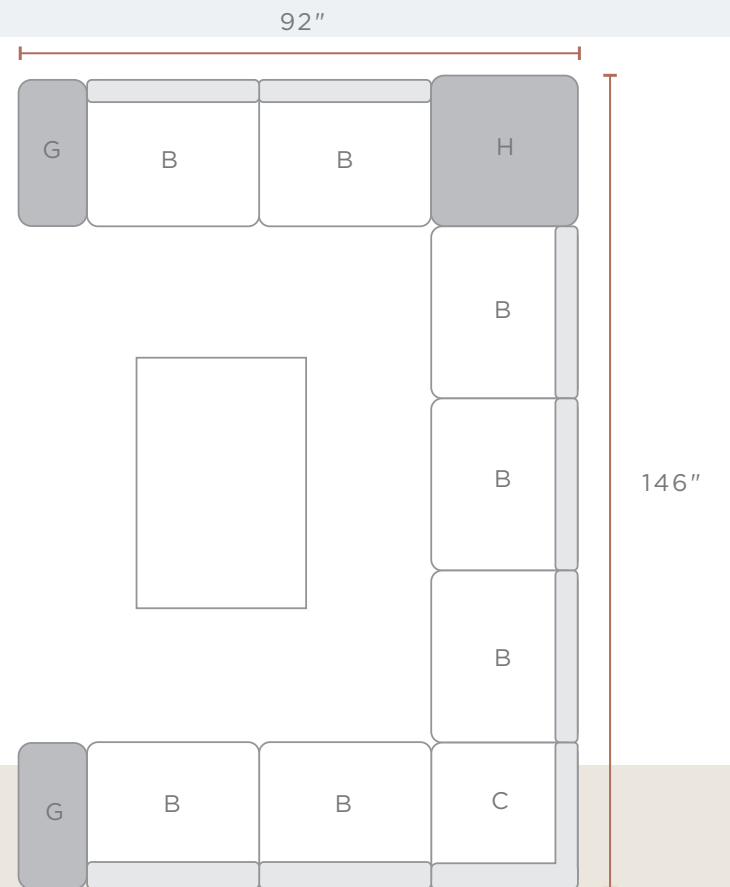

W: 34" D: 34" H: 17"

W: 14" D: 34" H: 17"

W: 6-13" D: 34" H: 22"

W: 6" D: 34" H: 22"

W: 27.5" D: 26.5" H: 32"
SEAT HEIGHT: 19"
ARM HEIGHT: 24.5"

W: 21.5" D: 26.5" H: 32"
SEAT HEIGHT: 19"

- A. LEFT/RIGHT END SECTION
- B. CENTER CHAIR SECTION
- C. 90° SQUARE CORNER SECTION
- D. CURVED SOFA SECTION
- E. ARMREST SECTION
- F. WEDGE ARMREST SECTION
- G. END TABLE SECTION
- H. CORNER TABLE SECTION

Dimensions for above configurations are approximate.

SAMPLE CONFIGURATIONS