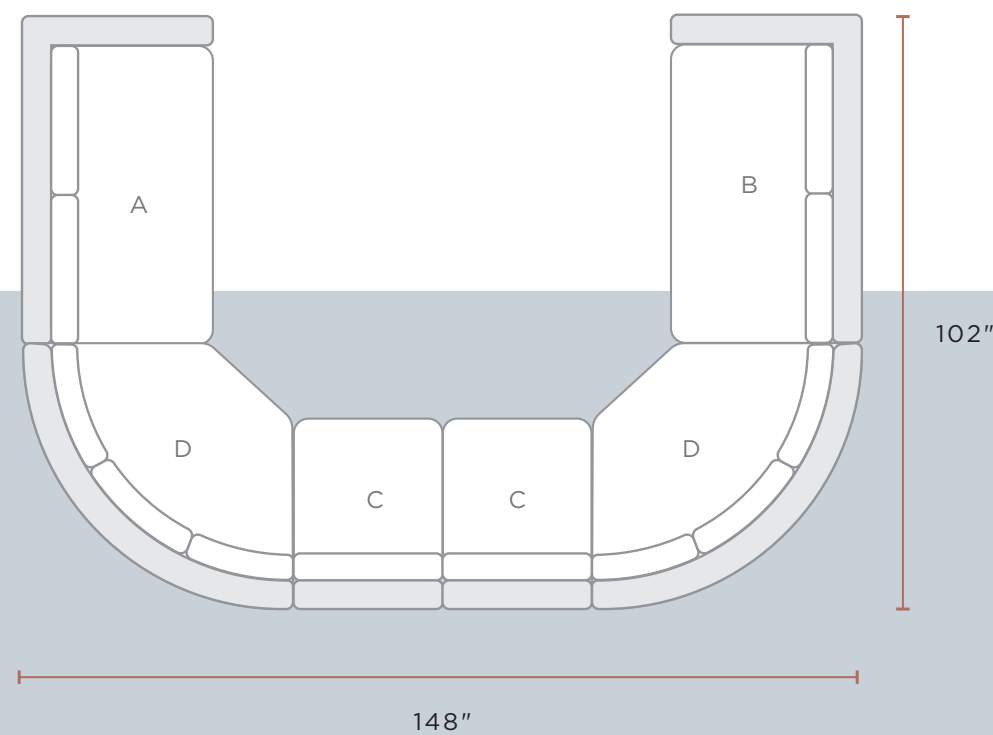

OTTOMAN
HICKORY 2042
SMOKE 2049

W: 24" D: 24" H: 11.5"
SEAT HEIGHT: 16.5"

DINING ARM CHAIR
HICKORY 2202
SMOKE 2209

W: 25" D: 27.75" H: 36.5"
SEAT HEIGHT: 19"
ARM HEIGHT: 25.25"

DINING SIDE CHAIR
HICKORY 2212
SMOKE 2219

W: 18.5" D: 27.75" H: 36.5"
SEAT HEIGHT: 19"

- A. LEFT ARM LOVESEAT SECTION
- B. RIGHT ARM LOVESEAT SECTION
- C. CENTER CHAIR SECTION
- D. 90° CURVED CORNER SECTION
- E. CURVED SOFA SECTION

Dimensions for above configurations are approximate.