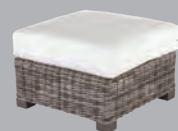

OTTOMAN
HICKORY 2042
SMOKE 2049

W: 24" D: 24" H: 11.5"
SEAT HEIGHT: 16.5"

DINING ARM CHAIR
HICKORY 2202
SMOKE 2209

W: 25" D: 27.75" H: 36.5"
SEAT HEIGHT: 19"
ARM HEIGHT: 25.25"

DINING SIDE CHAIR
HICKORY 2212
SMOKE 2219