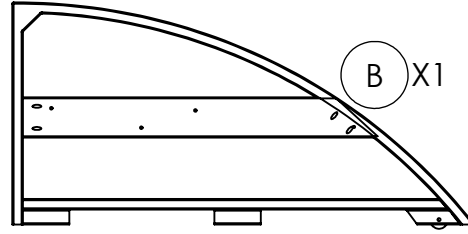

C.R. PLASTIC PRODUCTS

we create sustainable outdoor living

L38 - St. Tropez Chaise Lounge

C.R. PLASTIC PRODUCTS

we create sustainable outdoor living

A X1

B X1

C X1