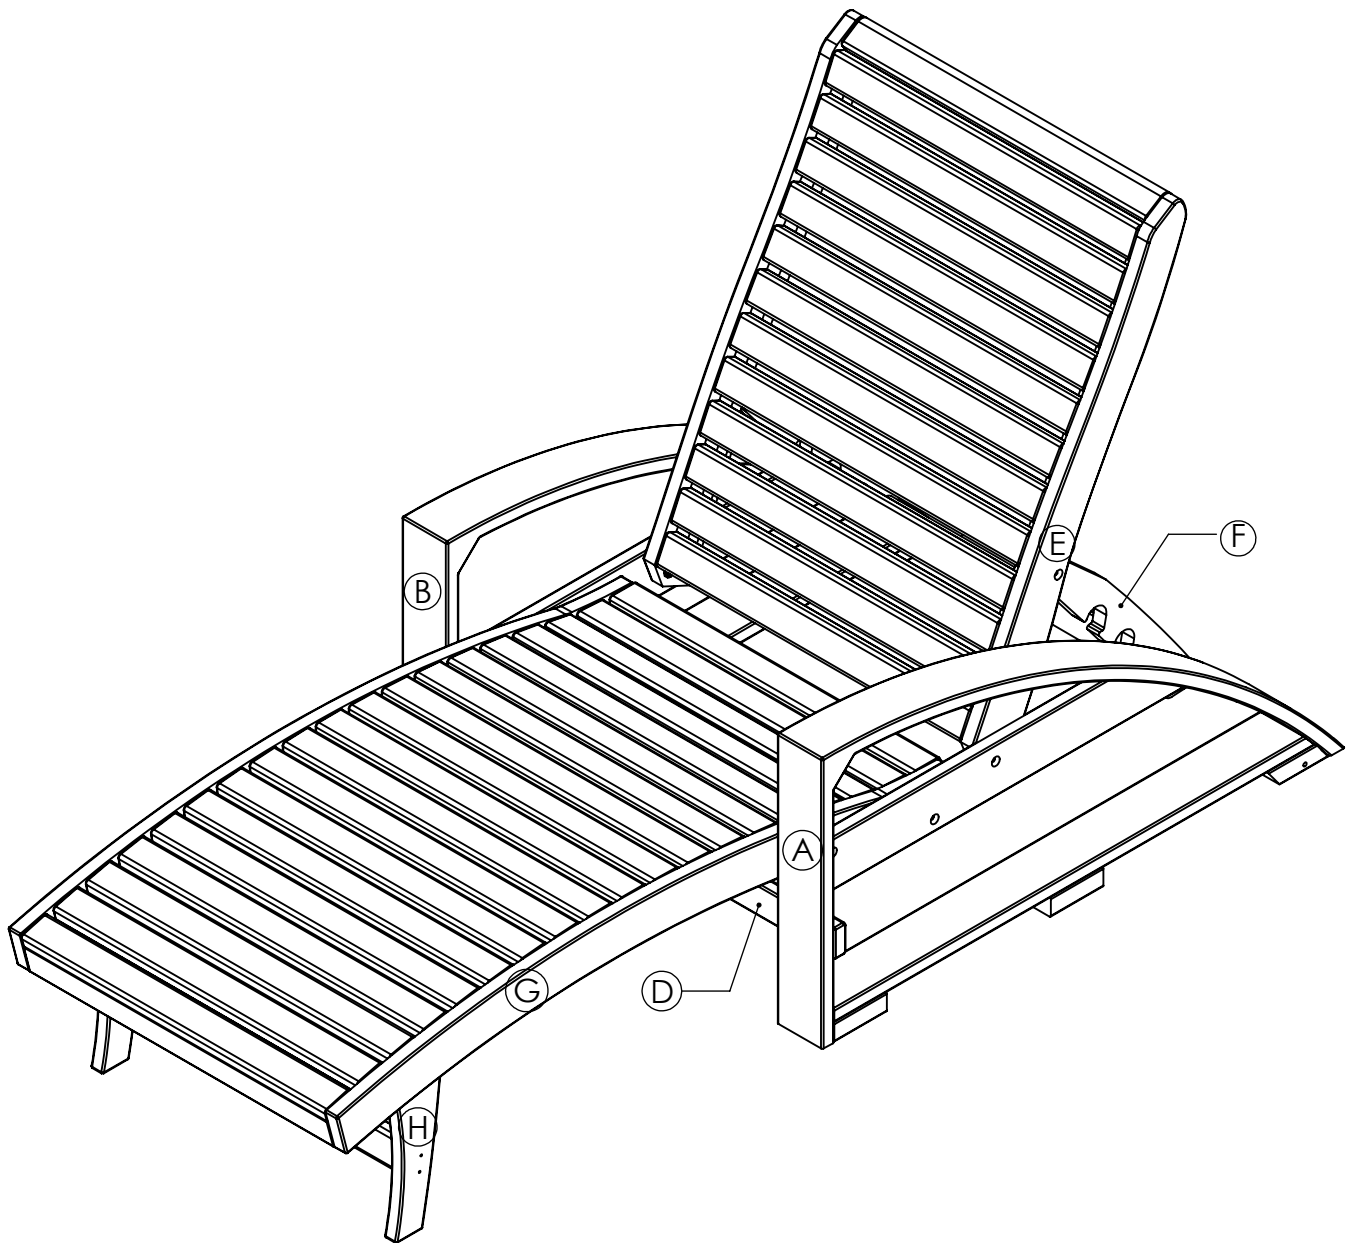

C.R. PLASTIC PRODUCTS

we create sustainable outdoor living

L38 - St. Tropez Chaise Lounge

C.R. PLASTIC PRODUCTS

we create sustainable outdoor living

A X1

B X1

C X1