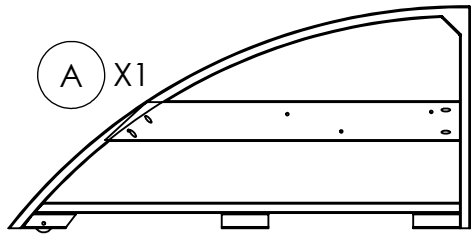

C.R. PLASTIC PRODUCTS

we create sustainable outdoor living

L38 - St. Tropez Chaise Lounge

C.R. PLASTIC PRODUCTS

we create sustainable outdoor living

A X1

B X1

C X1