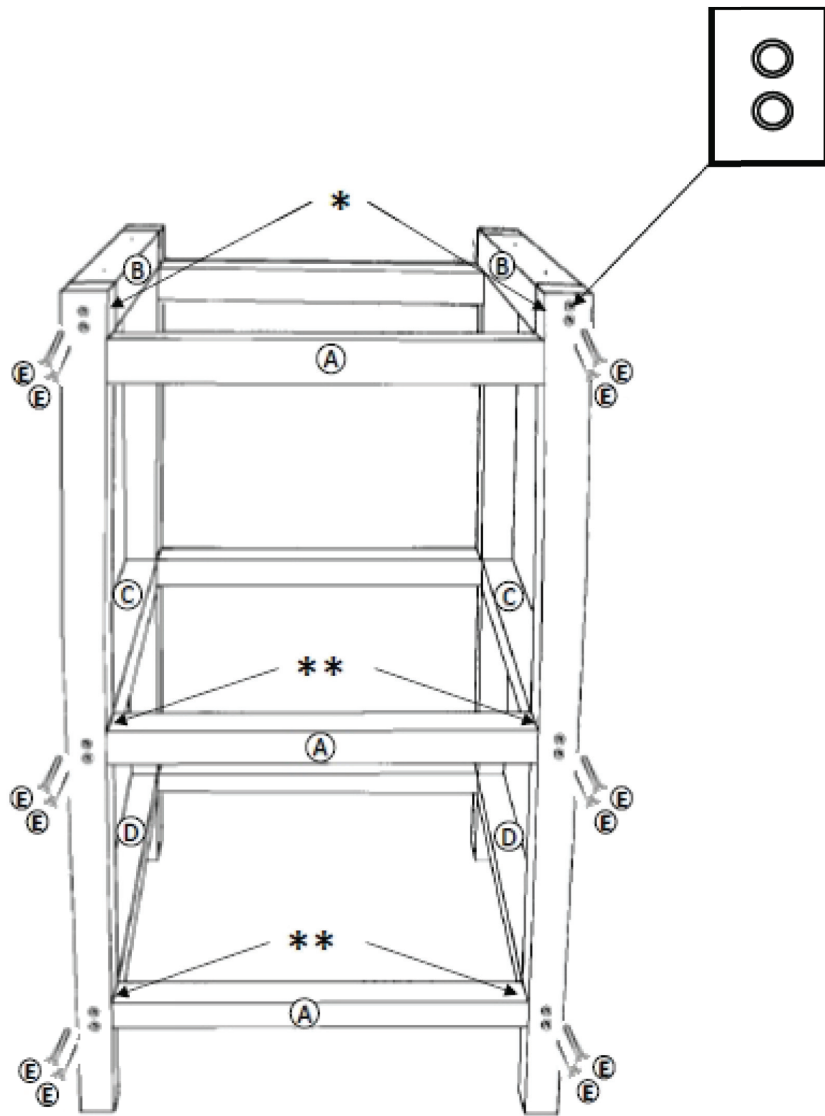

B X 2

15" / 381 mm

C X 2

17" / 432 mm

D X 2

+ #2

2" / 51mm (! FOR ATTACHING TABLE)

X 4

2 1/2' / 64mm

E X 24

1-866-439-9521

wecare@crplastics.com

www.crpproducts.com

1

TB03C

- (A) X1
- (B) X2
- (C) X2
- (D) X2
- (E) X12

2

TB03C

- (A) X1
- (E) X12

TB03C