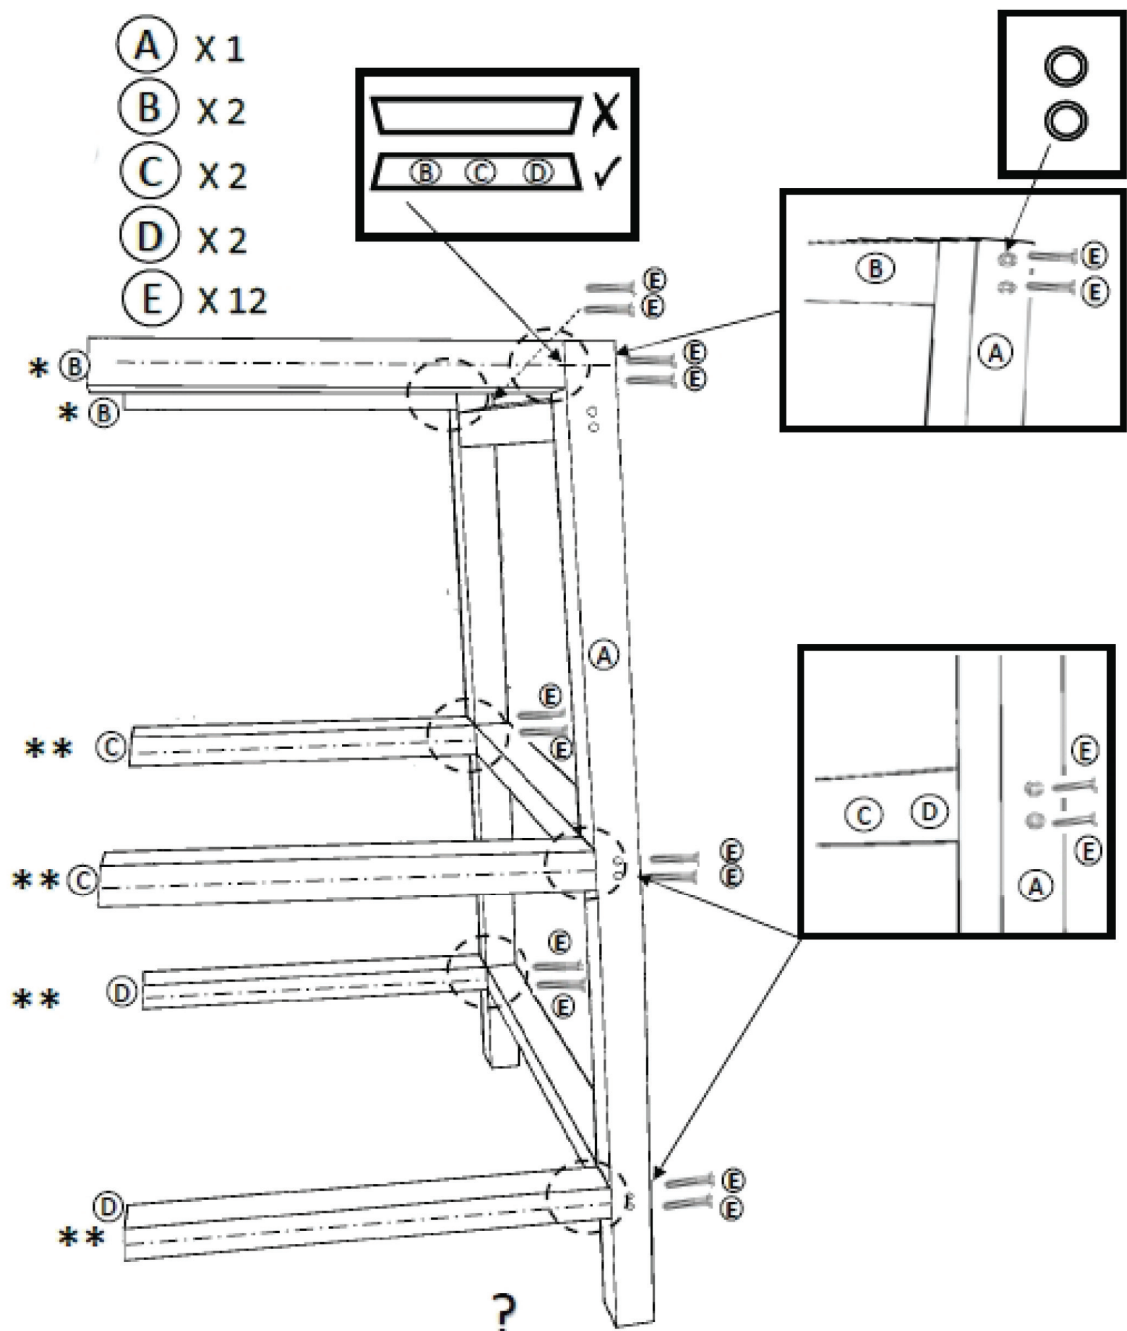

B X 2

15" / 381 mm

C X 2

17" / 432 mm

D X 2

+ #2

2" / 51mm (! FOR ATTACHING TABLE)

X 4

2 1/2' / 64mm

E X 24

1-866-439-9521

wecare@crplastics.com

www.crpproducts.com

1

TB03C

- (A) X1
- (B) X2
- (C) X2
- (D) X2
- (E) X12

2

TB03C

- (A) X1
- (E) X12

TB03C