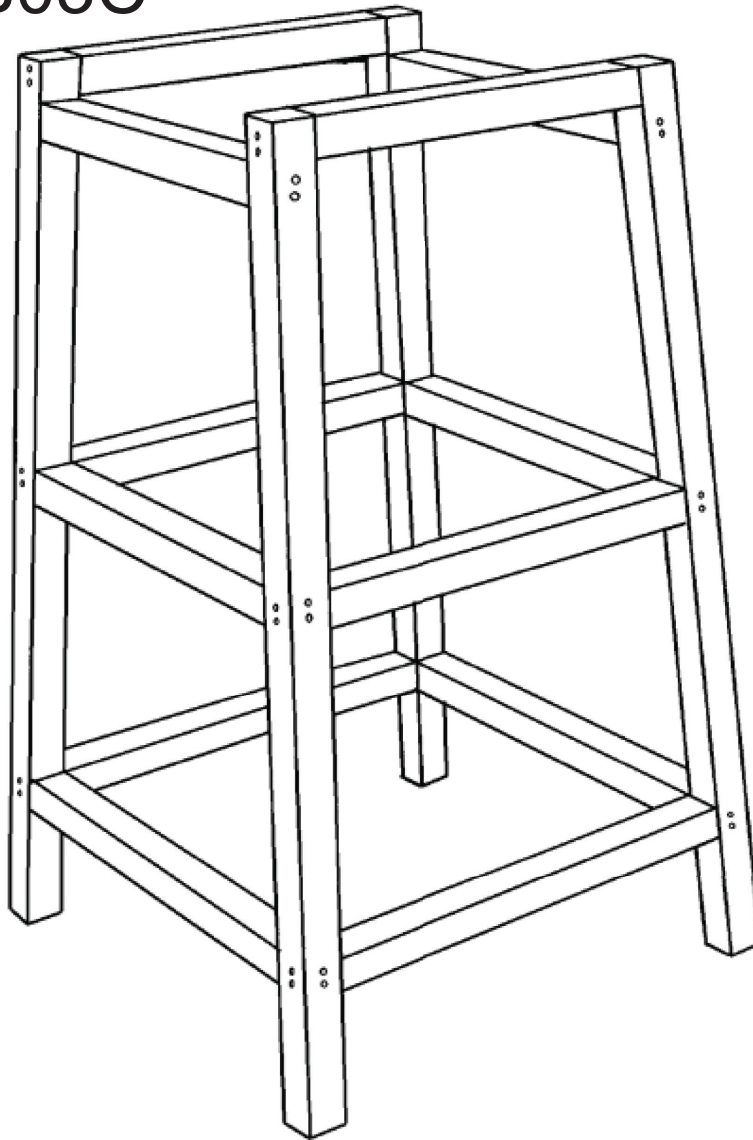

 C.R. PLASTIC
PRODUCTS

we create sustainable outdoor living

TB03C

C.R. PLASTIC PRODUCTS

TB03C

we create sustainable outdoor living

A X 2

12" / 305 mm

B X 2

15" / 381 mm

C X 2

17" / 432 mm

D X 2

+ #2

2" / 51mm (! FOR ATTACHING TABLE)

X 4

2 1/2' / 64mm

E X 24

1-866-439-9521

wecare@crplastics.com

www.crpproducts.com

1

TB03C

- (A) X1
- (B) X2
- (C) X2
- (D) X2
- (E) X12