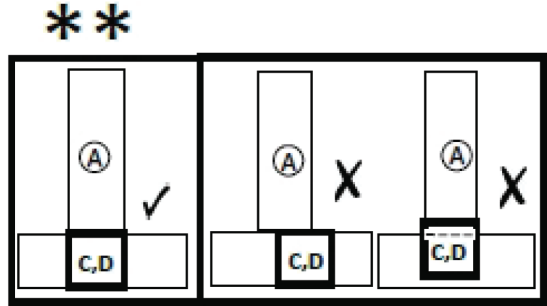

B X 2

15" / 381 mm

C X 2

17" / 432 mm

D X 2

+ #2

2" / 51mm (! FOR ATTACHING TABLE)

X 4

2 1/2' / 64mm

E X 24

1-866-439-9521

wecare@crplastics.com

www.crpproducts.com

1

TB03C

- (A) X1
- (B) X2
- (C) X2
- (D) X2
- (E) X12