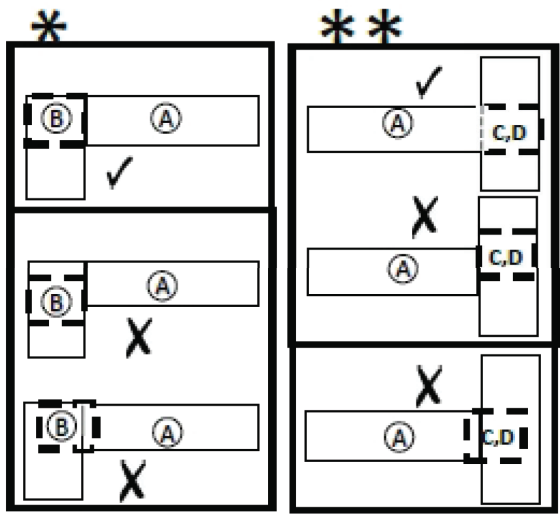

2

TB03C

- (A) X1
- (E) X12