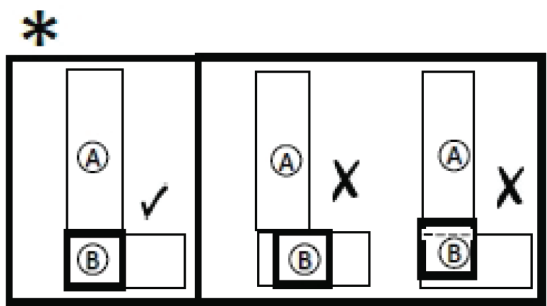

B X 2

15" / 381 mm

C X 2

17" / 432 mm

D X 2

+ #2

2" / 51mm (! FOR ATTACHING TABLE)

X 4

2 1/2' / 64mm

E X 24

1-866-439-9521

wecare@crplastics.com

www.crpproducts.com

1

TB03C

- (A) X1
- (B) X2
- (C) X2
- (D) X2
- (E) X12