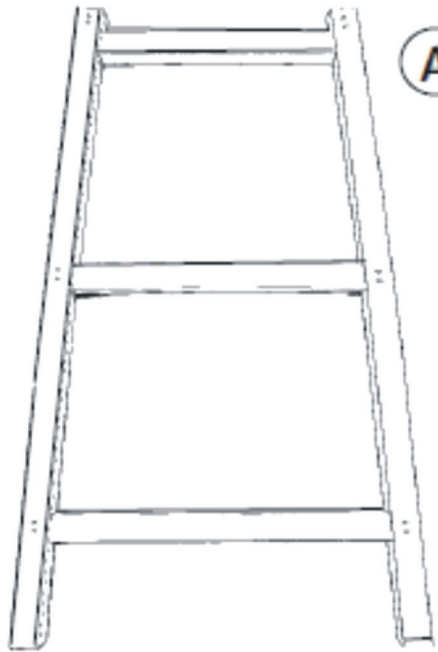

 C.R. PLASTIC
PRODUCTS

we create sustainable outdoor living

TB03C

C.R. PLASTIC PRODUCTS

TB03C

we create sustainable outdoor living

A X 2

12" / 305 mm

B X 2

15" / 381 mm

C X 2

17" / 432 mm

D X 2

+ #2

2" / 51mm (! FOR ATTACHING TABLE)

X 4