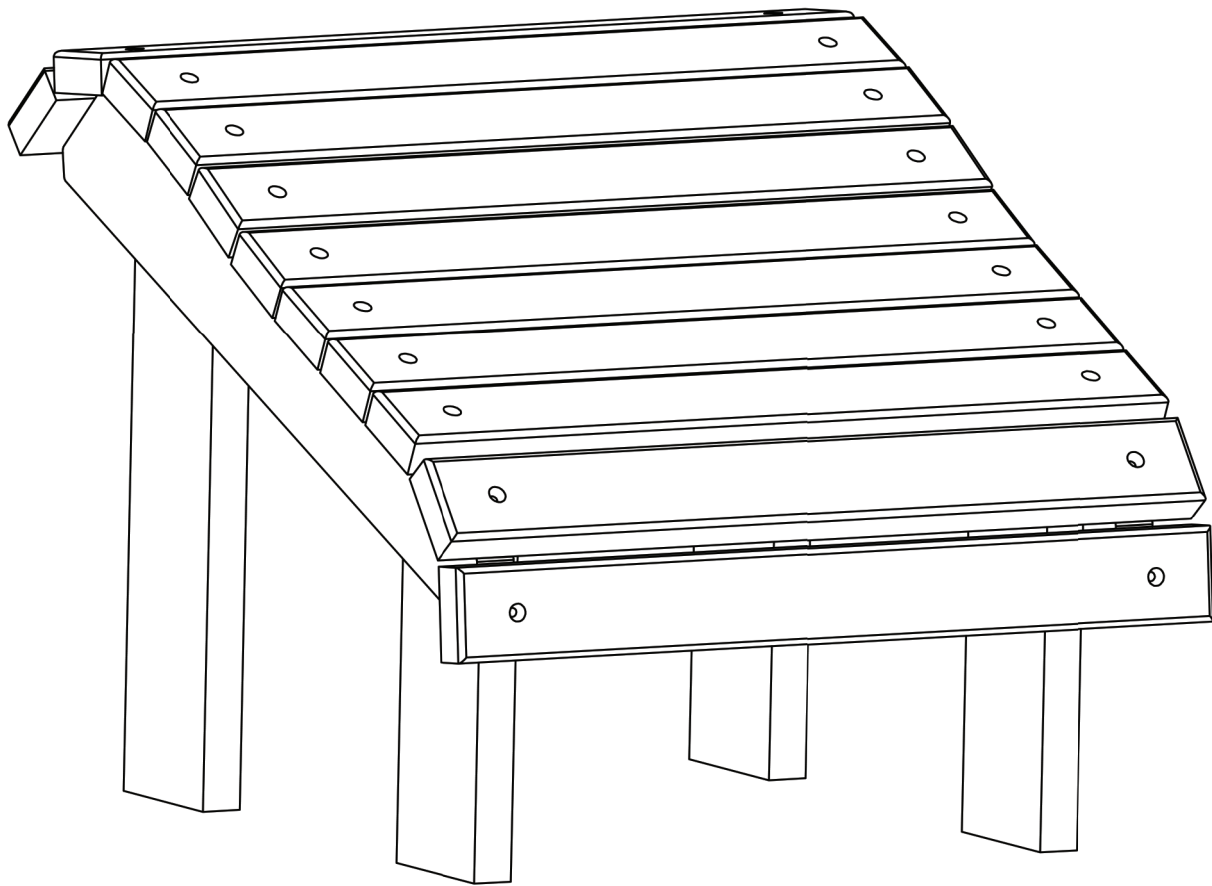

 C.R. PLASTIC
PRODUCTS

we create sustainable outdoor living

F04

C.R. PLASTIC PRODUCTS

0000

we create sustainable outdoor living

#2

1 1/2" SCREW