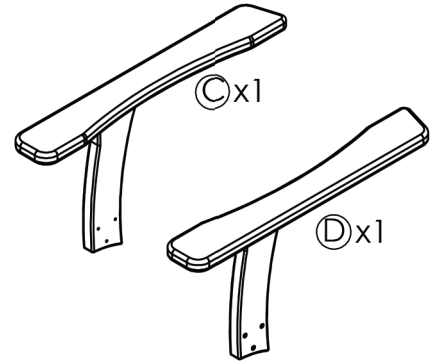

 C.R. PLASTIC
PRODUCTS

we create sustainable outdoor living

C28C

C.R. PLASTIC PRODUCTS

C28C

we create sustainable outdoor living

#2

1 1/2"/38mm

2"/50.8mm

2 1/2"/63mm

1-866-439-9521

wecare@crplastics.com

www.crpproducts.com

C28C

1

- Ⓐx1
- Ⓑx1
- Ⓙx4

2

- Ⓗx10
- Ⓒx1
- Ⓓx1

C28C

3 (H) x2

4 (J) x4
(E) x2
(F) x1

C28C

5
ⓐ x4
ⓐ x1

6
ⓐ x7
ⓐ x2