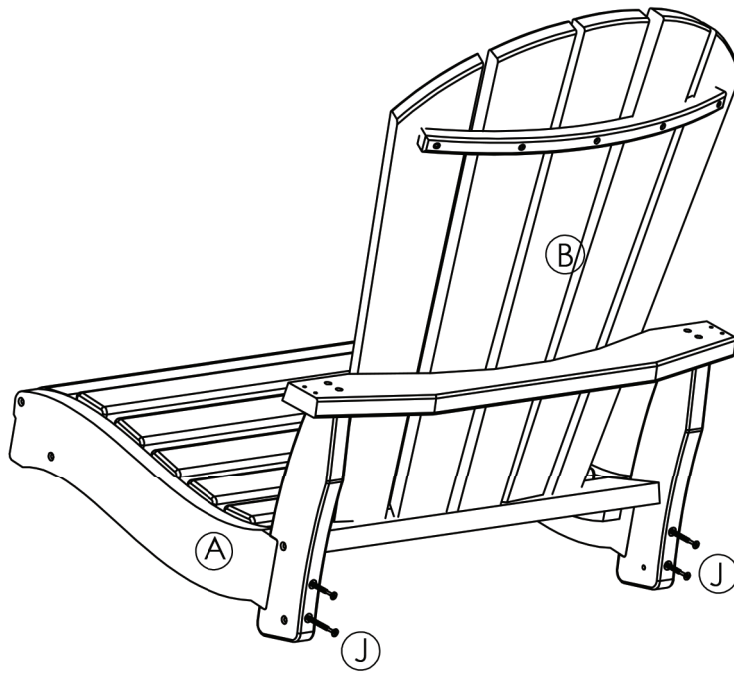

 C.R. PLASTIC
PRODUCTS

we create sustainable outdoor living

C28C

C.R. PLASTIC PRODUCTS

C28C

we create sustainable outdoor living

#2

1 1/2"/38mm

2"/50.8mm

2 1/2"/63mm

1-866-439-9521

wecare@crplastics.com

www.crpproducts.com

C28C

1

- Ⓐx1
- Ⓑx1
- Ⓙx4

2

- Ⓗx10
- Ⓒx1
- Ⓓx1

C28C

3 (H) x2

4 (J) x4
(E) x2
(F) x1

C28C

5
ⓐ x4
ⓐ x1

6
ⓐ x7
ⓐ x2