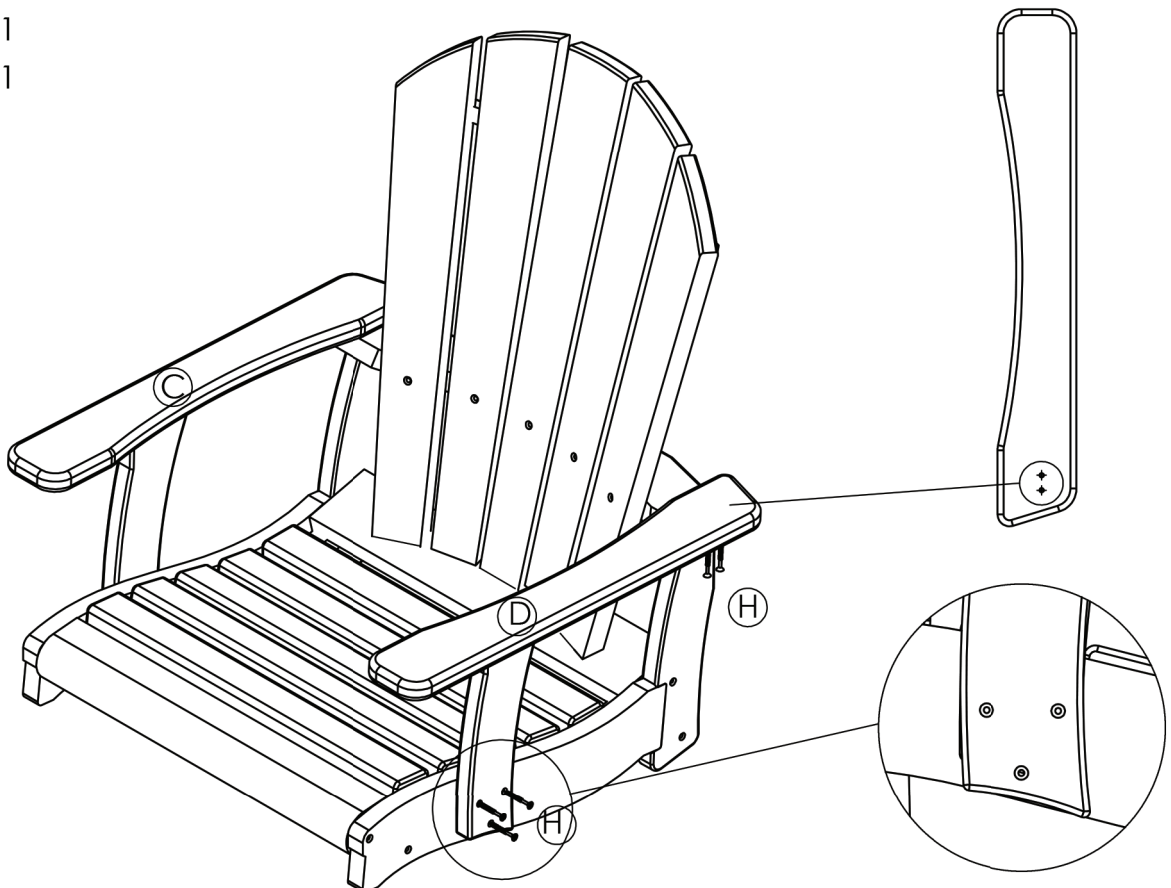

 C.R. PLASTIC
PRODUCTS

we create sustainable outdoor living

C28C

C.R. PLASTIC PRODUCTS

C28C

we create sustainable outdoor living

#2

1 1/2"/38mm

2"/50.8mm

2 1/2"/63mm

1-866-439-9521

wecare@crplastics.com

www.crpproducts.com

C28C

1

- Ⓐx1
- Ⓑx1
- Ⓙx4

2

- Ⓗx10
- Ⓒx1
- Ⓓx1

C28C

3 (H) x2

4 (J) x4
(E) x2
(F) x1

C28C

5
ⓐ x4
ⓐ x1

6
ⓐ x7
ⓐ x2