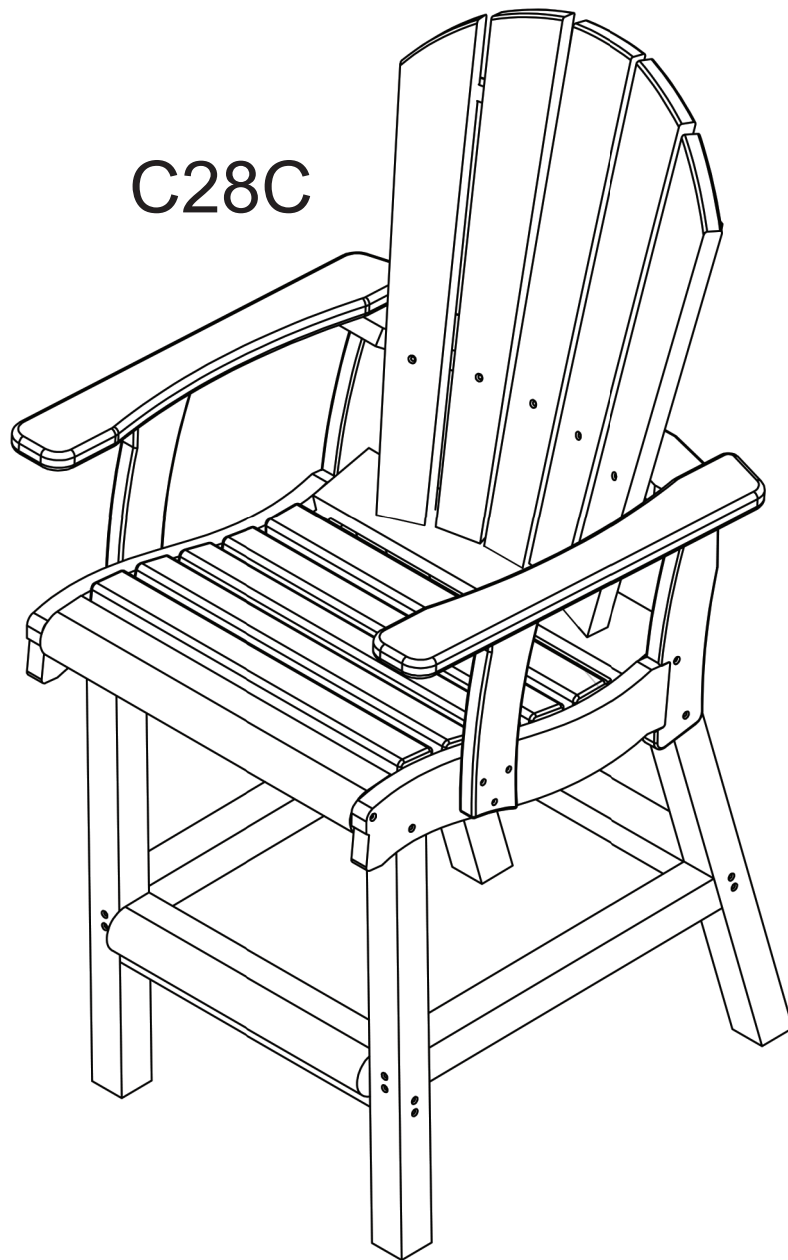

 C.R. PLASTIC
PRODUCTS

we create sustainable outdoor living

C28C

C.R. PLASTIC PRODUCTS

C28C

we create sustainable outdoor living

#2

1 1/2"/38mm

2"/50.8mm

2 1/2"/63mm

1-866-439-9521

wecare@crplastics.com

www.crpproducts.com

C28C

1

- Ⓐx1
- Ⓑx1
- Ⓙx4