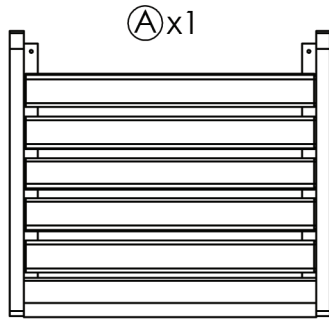

 C.R. PLASTIC
PRODUCTS

we create sustainable outdoor living

C28C

C.R. PLASTIC PRODUCTS

C28C

we create sustainable outdoor living

#2

1 1/2"/38mm

2"/50.8mm

2 1/2"/63mm

1-866-439-9521

wecare@crplastics.com

www.crpproducts.com

C28C

1

- Ⓐx1
- Ⓑx1
- Ⓙx4

2

- Ⓗx10
- Ⓒx1
- Ⓓx1

C28C

3 (H) x2

4 (J) x4
(E) x2
(F) x1

C28C

5
ⓐ x4
ⓐ x1

6
ⓐ x7
ⓐ x2