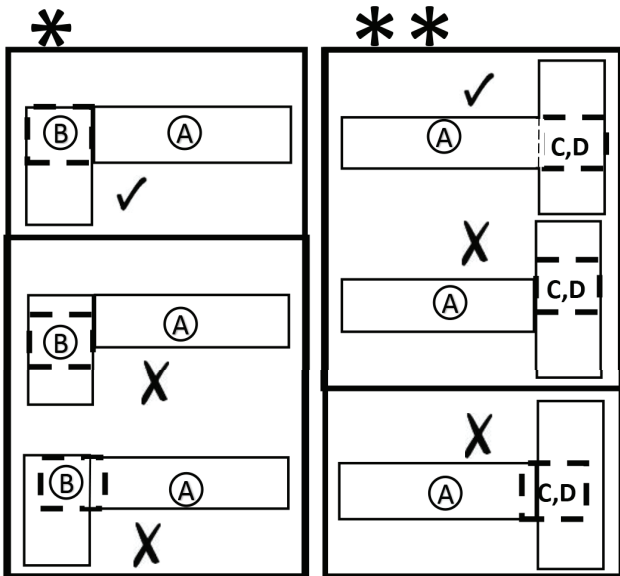

6" / 152mm

B X 2

7 7/8" / 200mm

C X 2

9 3/8" / 238mm

D X 2

+ #2

2 1/2" / 64mm

F X 28

1-866-439-9521

wecare@crplastics.com

www.crpproducts.com

1

C21

- (A) X1
- (B) X2
- (C) X2
- (D) X2
- (F) X12

*

**

2

- (A) X1
- (F) X12

3

- (E) X1
- (F) X4

C21