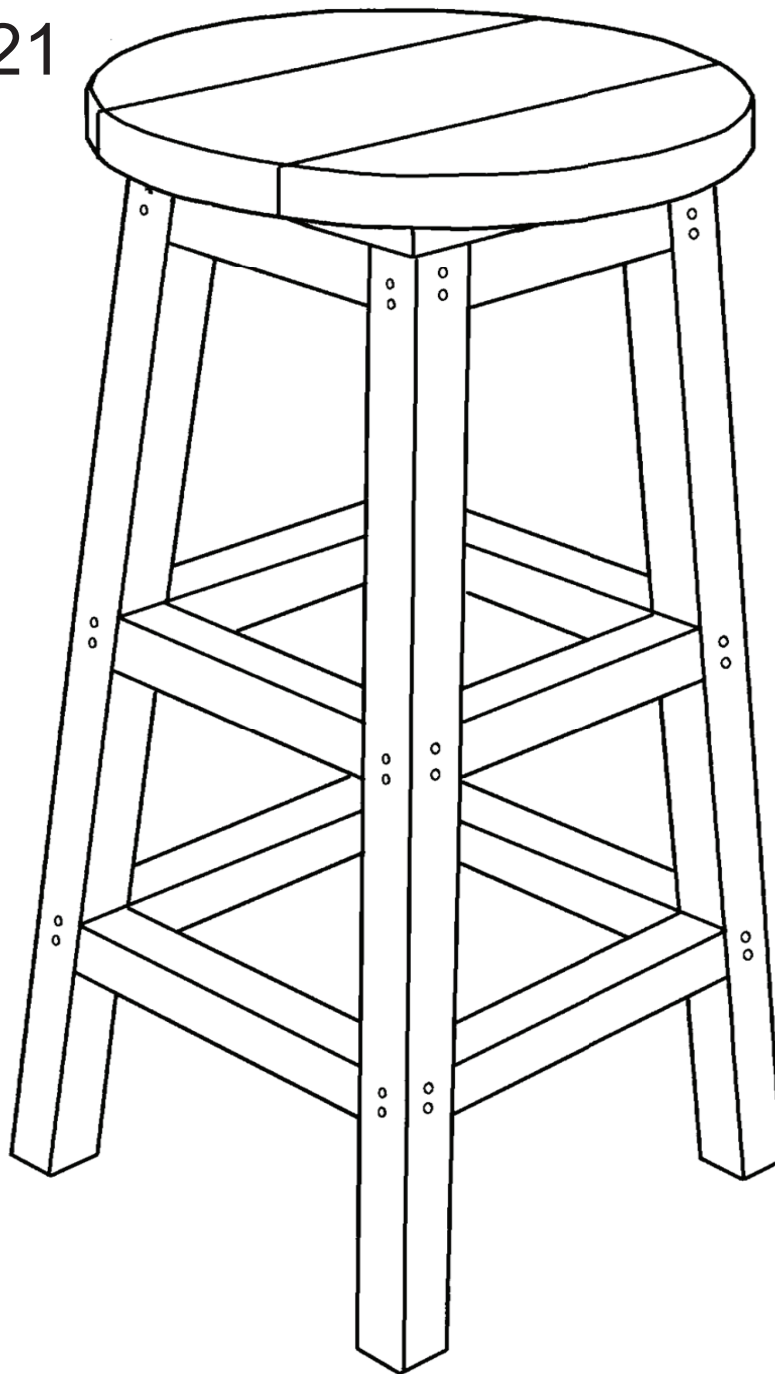

 C.R. PLASTIC
PRODUCTS

we create sustainable outdoor living

C21

C.R. PLASTIC PRODUCTS

C21

we create sustainable outdoor living

A X 2

E X 1

6" / 152mm

B X 2

7 7/8" / 200mm

C X 2

9 3/8" / 238mm

D X 2

+ #2

2 1/2" / 64mm