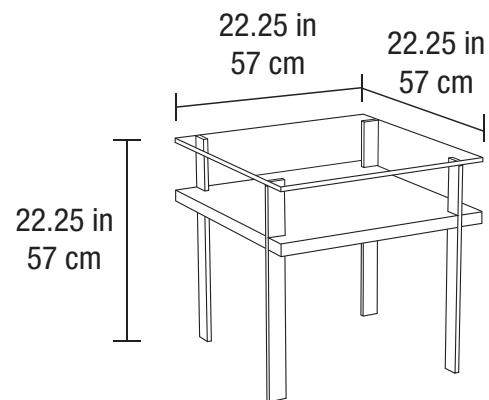

BDI TERRACE 1156

DIMENSIONS

Dimensions
Shelf Clearance
Weight

22.25H x 22.25 x 22.25 in ■ 57H x 57 x 57 cm
5 in ■ 12 cm
45 lbs ■ 20 kg