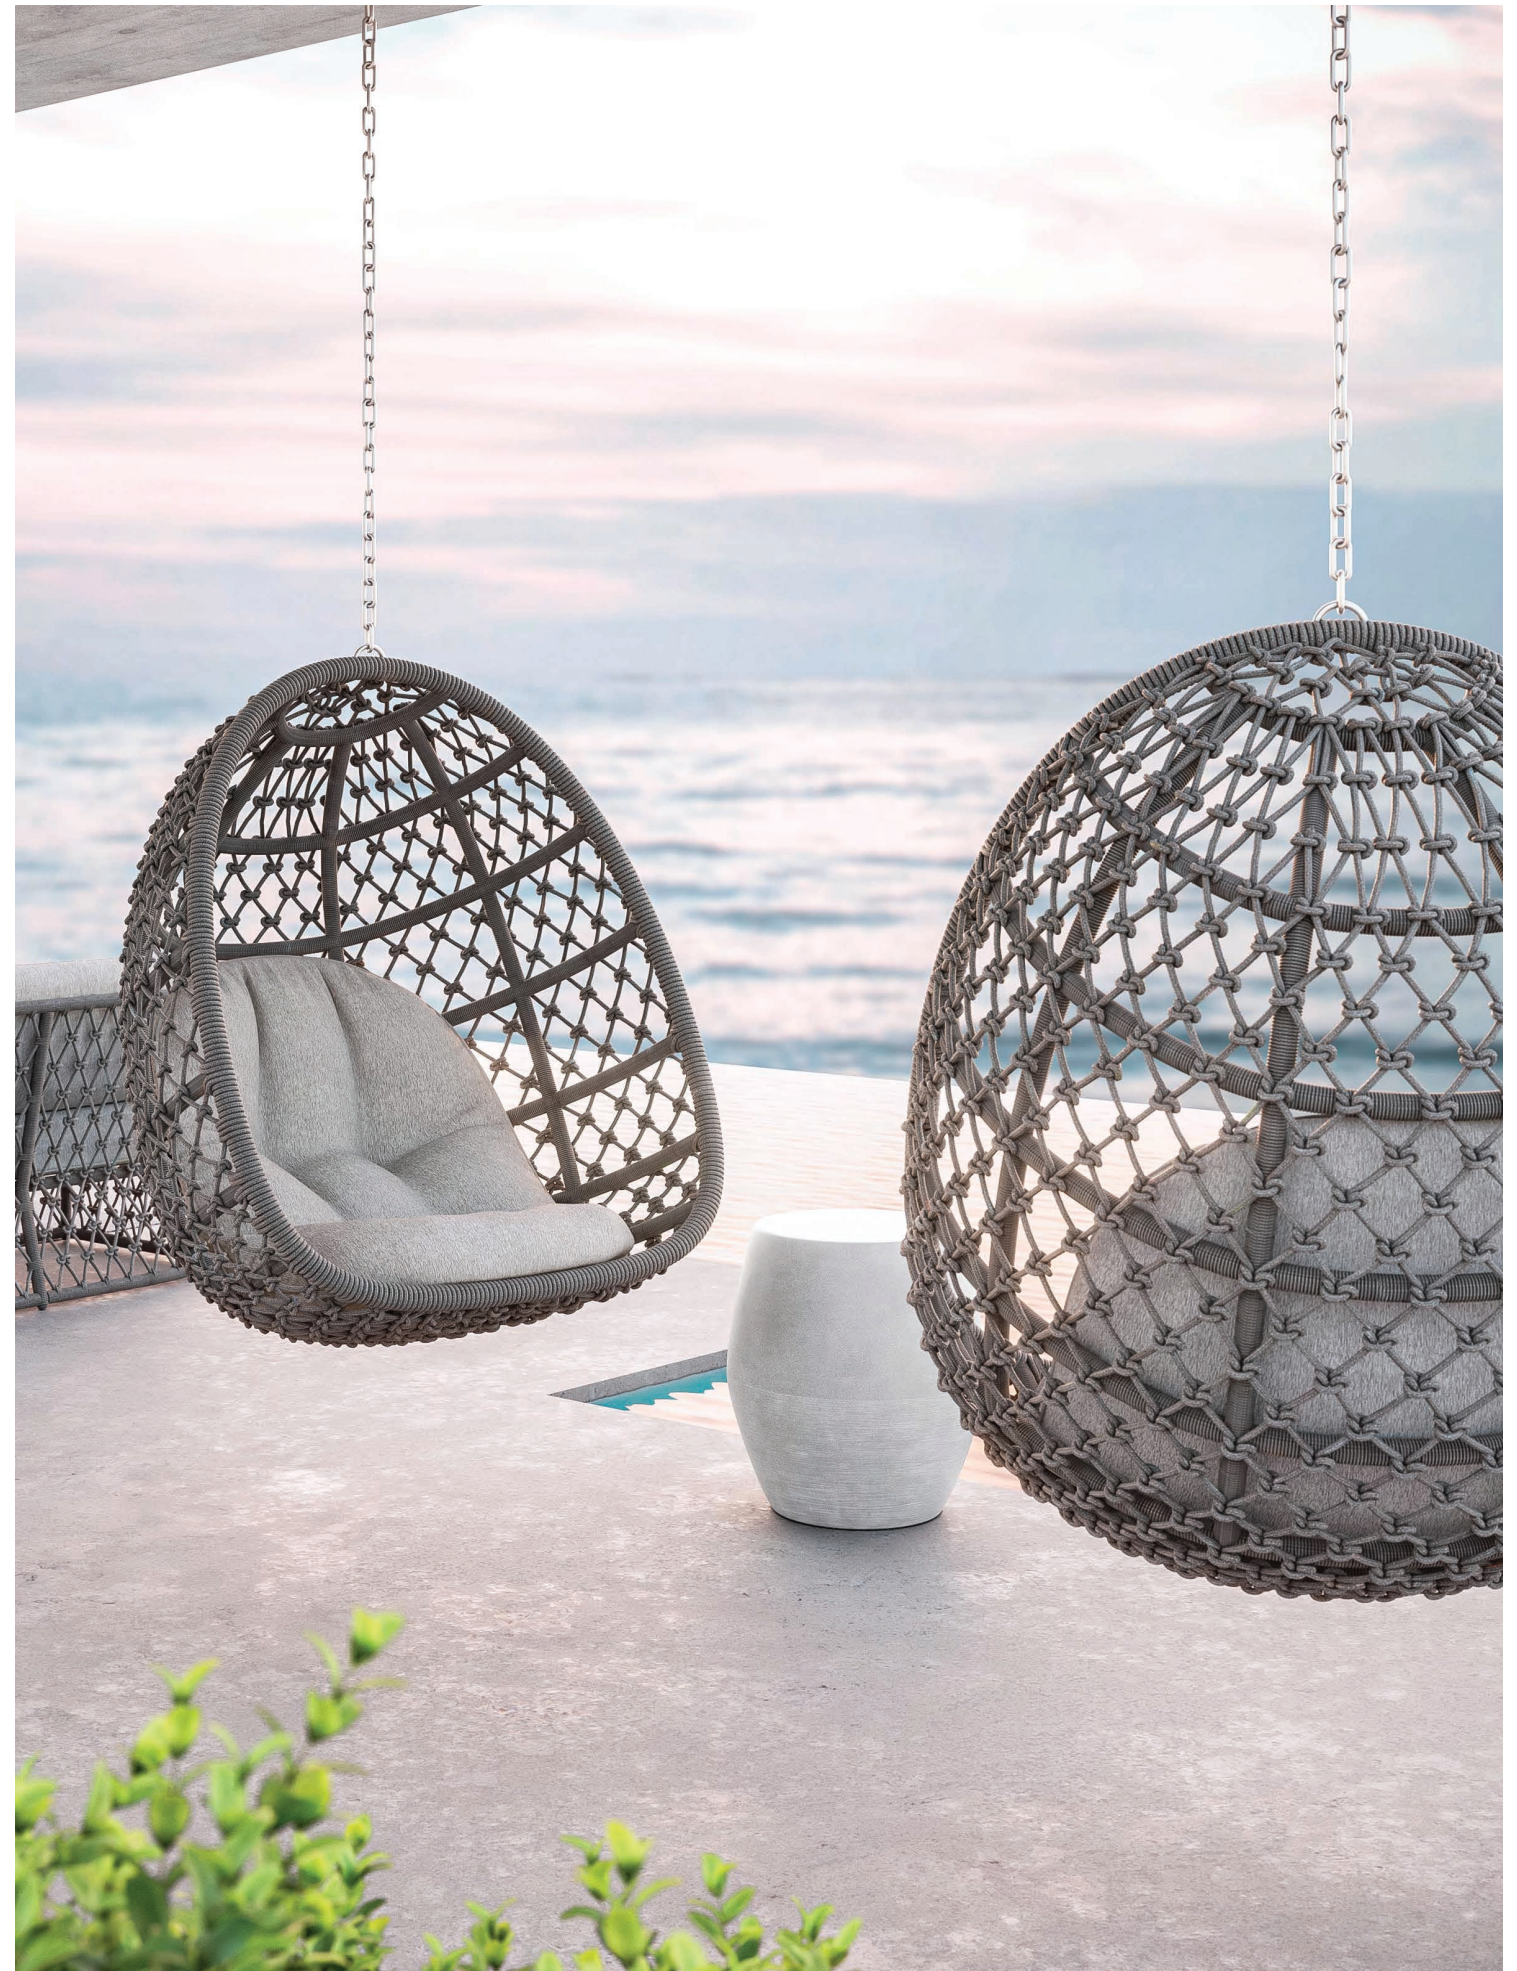

# AVALON

The Avalon club chair showcases an original handwoven pattern and an architectural aluminum frame that exudes chic elegance with a modern edge.

SCAN ME