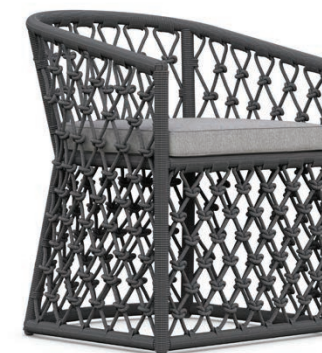

AMELIA DINING CHAIR

AME-R07D-CU (ASH) | AME-R06D-CU (SAND)

WIDTH	DEPTH	HEIGHT	SEAT HEIGHT	ARM HEIGHT
23in	23in	31.5in	21in	26in
58cm	58cm	80cm	53.5cm	66cm

1. **MATERIALS:**
2. MOON PERFORMANCE FABRIC
   - ASH ALL-WEATHER ROPE
3. OR
4. POLAR PERFORMANCE FABRIC
   - SAND ALL-WEATHER ROPE