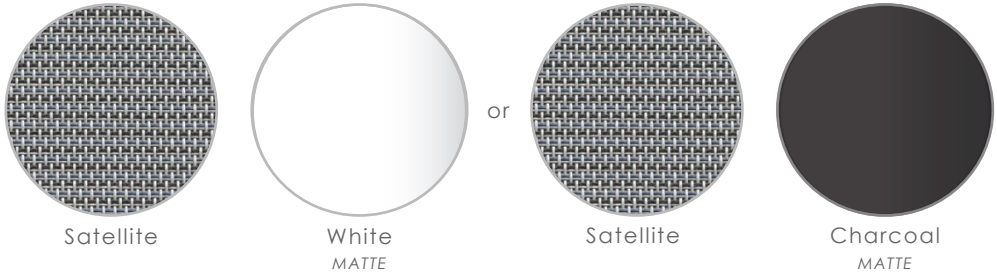

Baytline Options