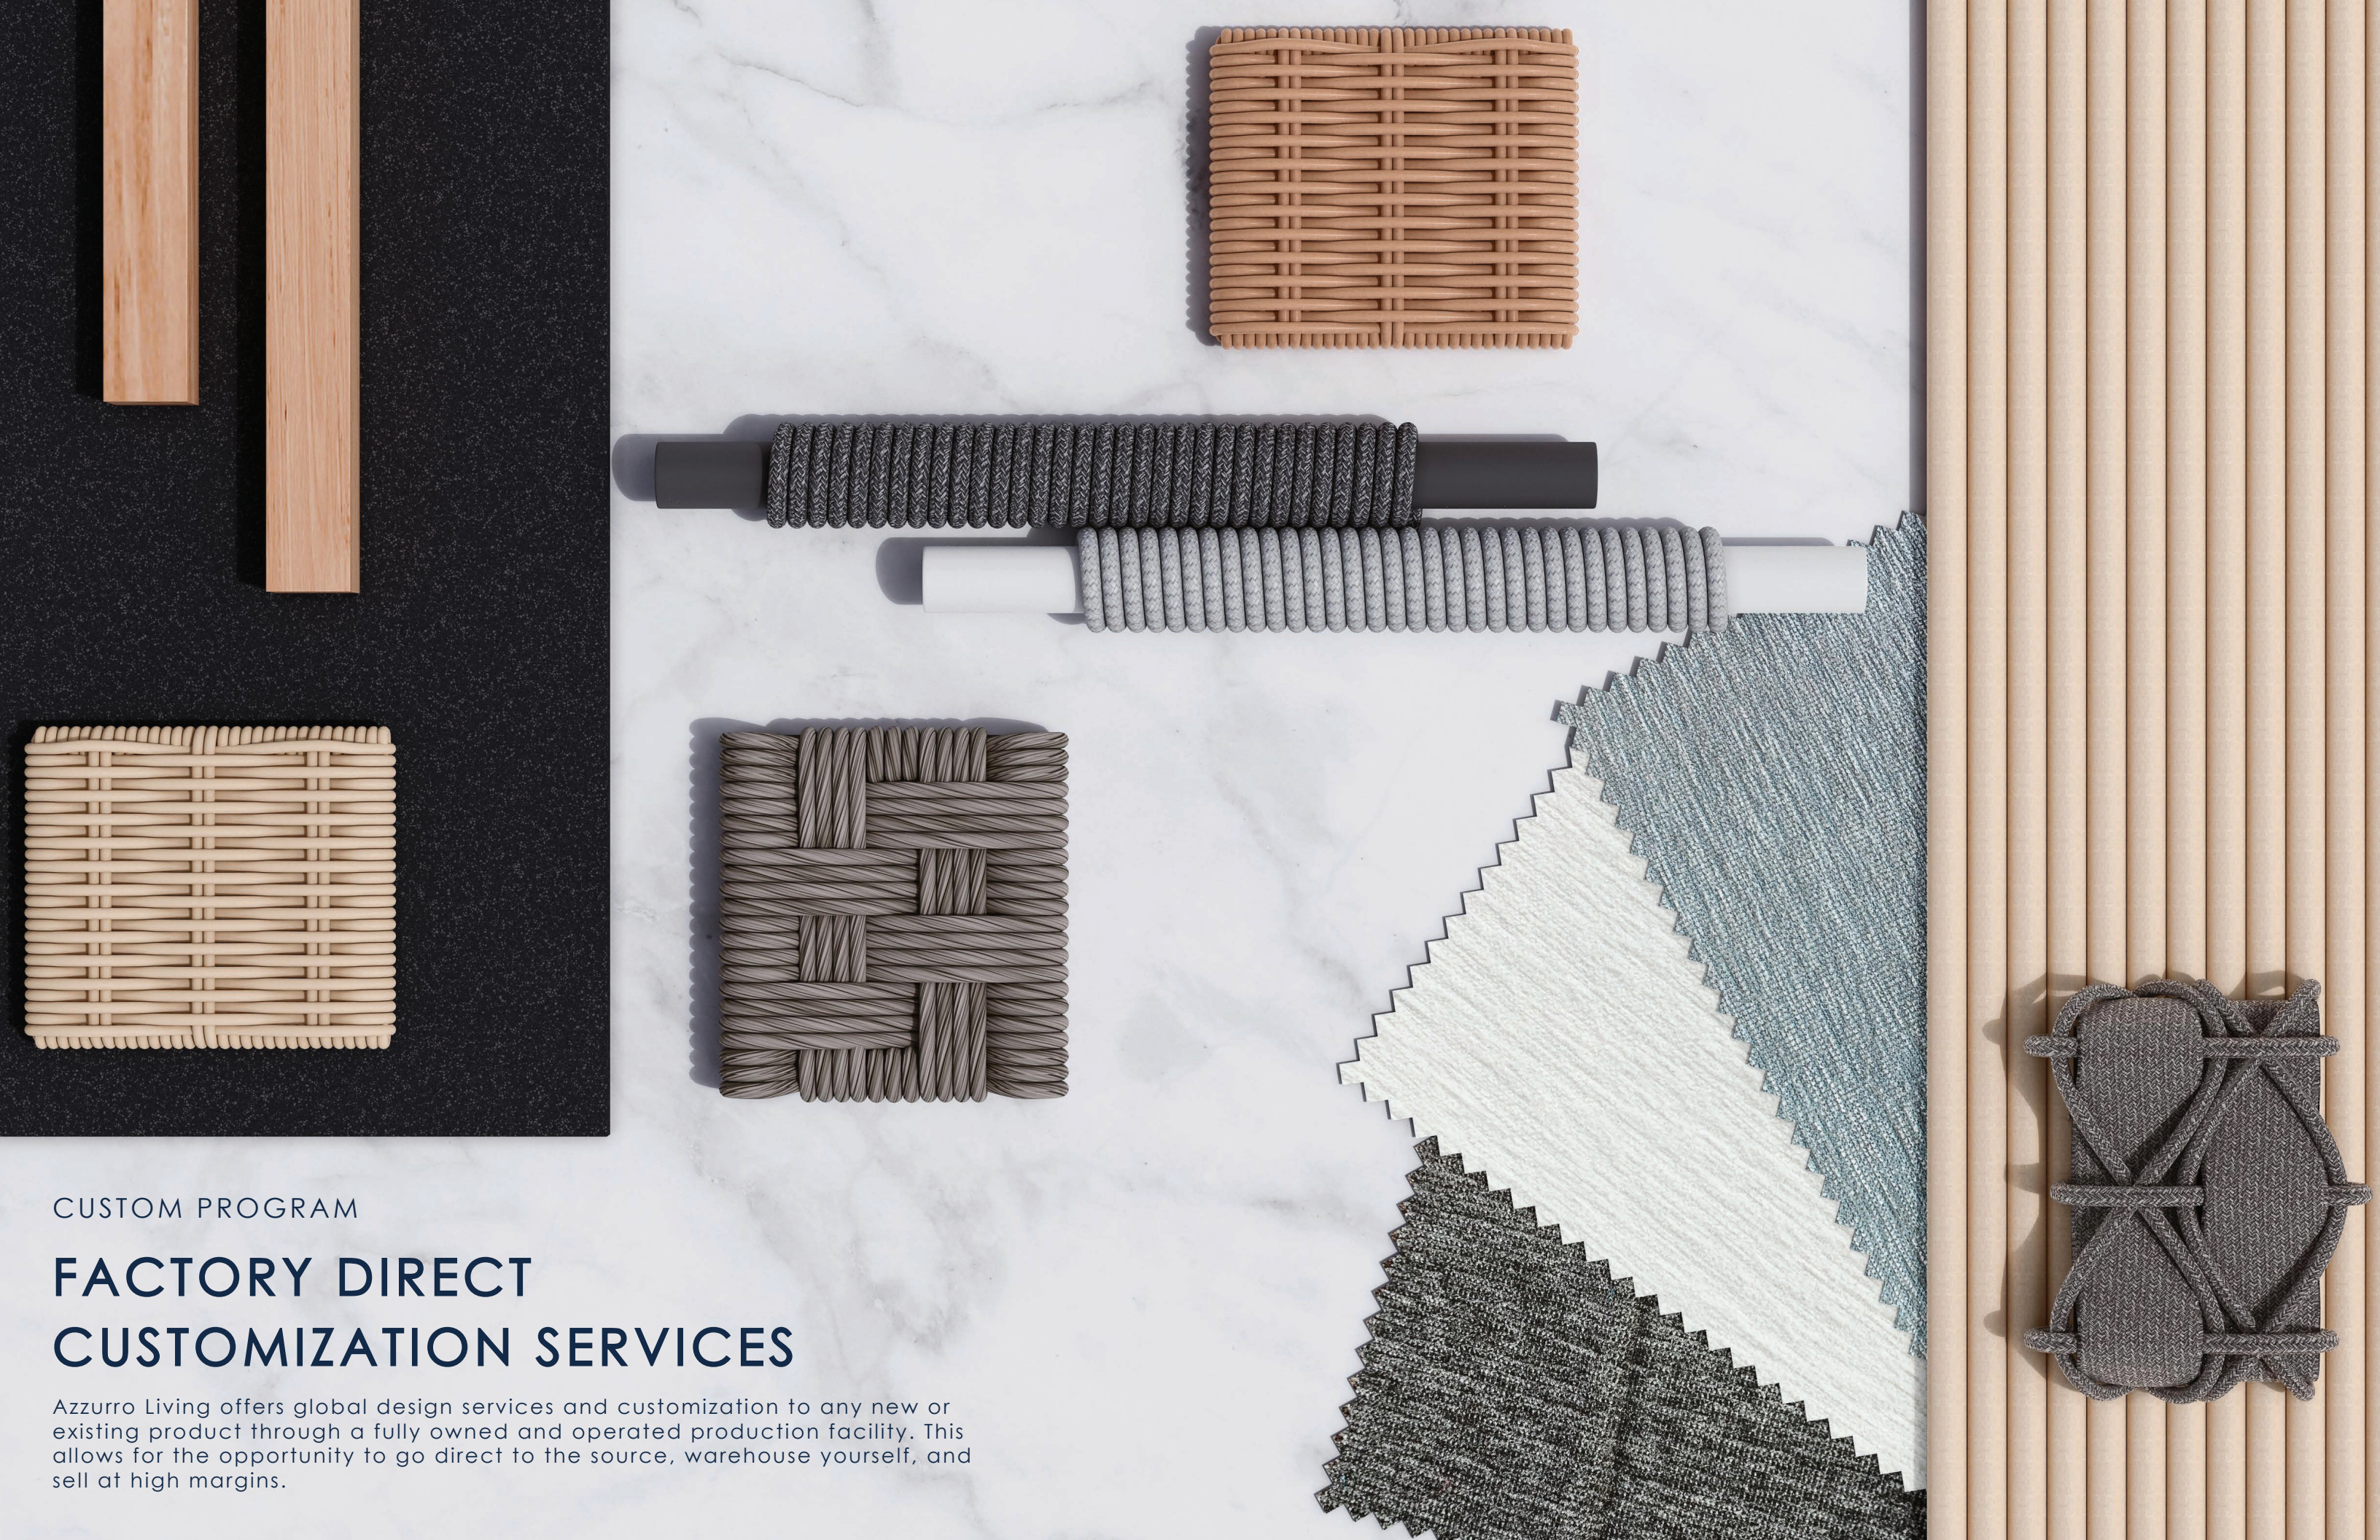

CUSTOM PROGRAM

FACTORY DIRECT CUSTOMIZATION SERVICES

Azzurro Living offers global design services and customization to any new or existing product through a fully owned and operated production facility. This allows for the opportunity to go direct to the source, warehouse yourself, and sell at high margins.