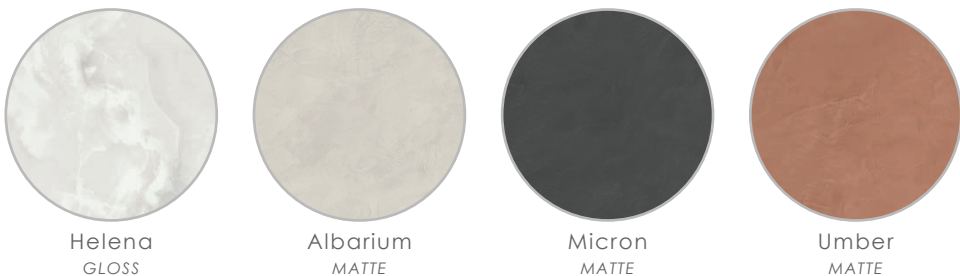

Dekton Top Options