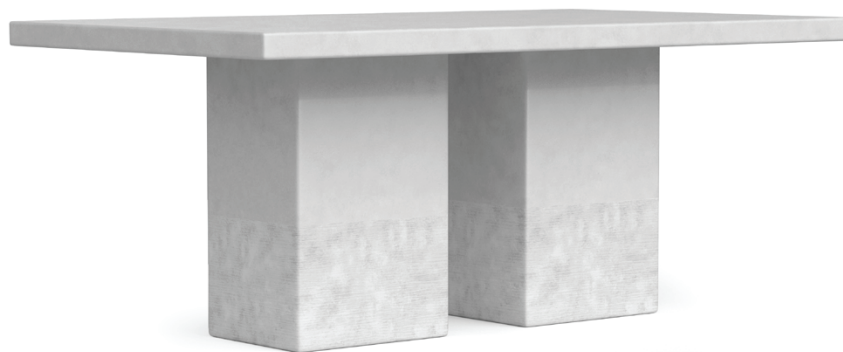

BIG SUR 72" DINING TABLE

BSR-C11DTRC-T (TOP) | BSR-C11DTRC-L (BASE)

WIDTH	DEPTH	HEIGHT
72in	42in	30in
183cm	106.5cm	76cm

MATERIALS:
• WHITE ROCK GLASS FIBER REINFORCED CONCRETE

LIMITED QUANTITY

CABO SIDE TABLE

CAB-C11ST (WHITE ROCK CONCRETE)
CAB-W05ST (ALMOND) | CAB-AW04ST (BEACH WHITE)

WIDTH	DEPTH	HEIGHT
16in	16in	16in
40cm	40cm	40cm

MATERIALS:
• WHITE ROCK GLASS FIBER REINFORCED CONCRETE
OR
• ALMOND ALL-WEATHER WICKER
OR
• BEACH WHITE ALL-WEATHER WICKER