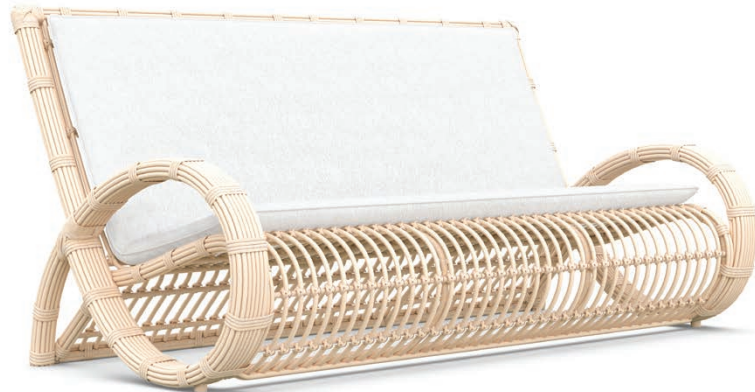

## PALOMA CLUB CHAIR

PAL-W05S1-CU

WIDTH	DEPTH	HEIGHT	SEAT HEIGHT	ARM HEIGHT
30in	38in	36in	18in	25in
76cm	97cm	91cm	45.5cm	64cm

- MATERIALS:**
- POLAR PERFORMANCE FABRIC
  - ALMOND ALL-WEATHER WICKER