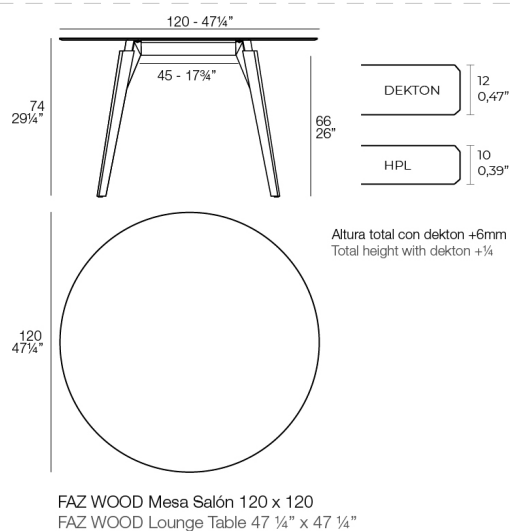

# FAZ WOOD HIGH TABLE Ø120x74

By Ramon Esteve

With a warmer, more cheerful, and original design, Vondom adds wood finishes to the legs of the classics Faz chair and bar stool. As well as the bases of the table in its three types. A reinterpretation that reinforces the inspiration of the collection based on minerals and their role in nature. The result is pieces imbued with a spirit of casual luxury, without departing from the ergonomic and elegant architectural forms of the rest of the collection.

### Description

31.66 Kg

### HPL WHITE

Ref. 54323B