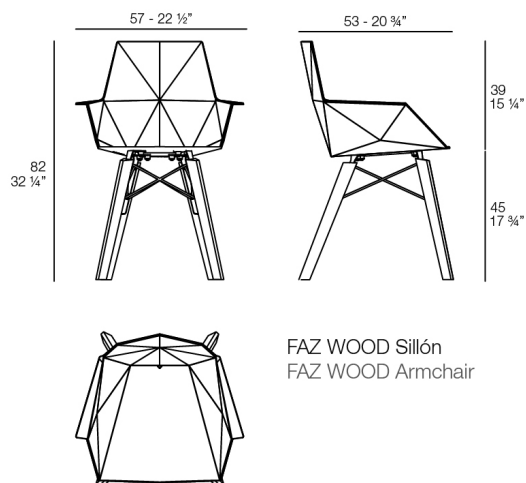

FAZ WOOD ARMCHAIR

By Ramon Esteve

With a warmer, more cheerful, and original design, Vondom adds wood finishes to the legs of the classics Faz chair and bar stool. As well as the bases of the table in its three types. A reinterpretation that reinforces the inspiration of the collection based on minerals and their role in nature. The result is pieces imbued with a spirit of casual luxury, without departing from the ergonomic and elegant architectural forms of the rest of the collection.

Features

Description

5.04 Kg

Finishes

BASIC PP

Ref. 54294

LACADO

Ref. 54294F