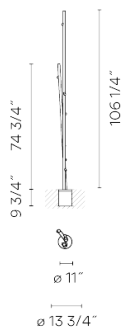

BAMBOO

Design by Antoni Arola & Enric Rodríguez.

VIBIA

Reference

4811.

Application

Outdoor

Installation type

Recessed

Description

Bamboo is a recessed outdoor lamp with two arms. Available in three finishes – khaki and oxide – that make it possible to camouflage and integrate it into the landscape, with the added surprise that it produces light. Designed by Antoni Arola & Enric Rodríguez.

Diffuser

PMMA diffuser

Materials

Body: Resin + fiberglass

Diffuser: Acrylic

Finishes

4811-07 Khaki (RAL 7006)

4811-54 Oxide (RAL 8017)

Sketch

Light source: 2700K CRI >80 1395 lm 95 lm/W

Fixture: 332 lm 22 lm/W

Driver included: CC - Constant Current 700 mA 120-277V 50/60Hz

Electronic dimming: NO DIMMING

Installation and assembly

Please see the installation manual