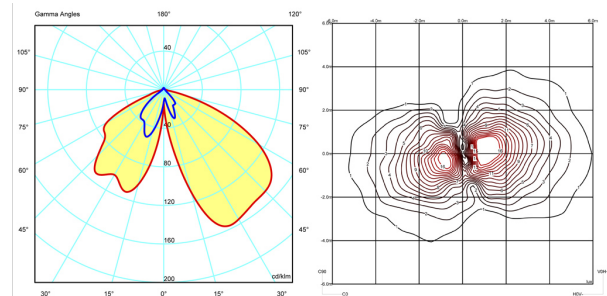

Photometric data

Certificates

Electrical characteristics

7 x LED 2.1W 700mA

Total 14.7 W

A++