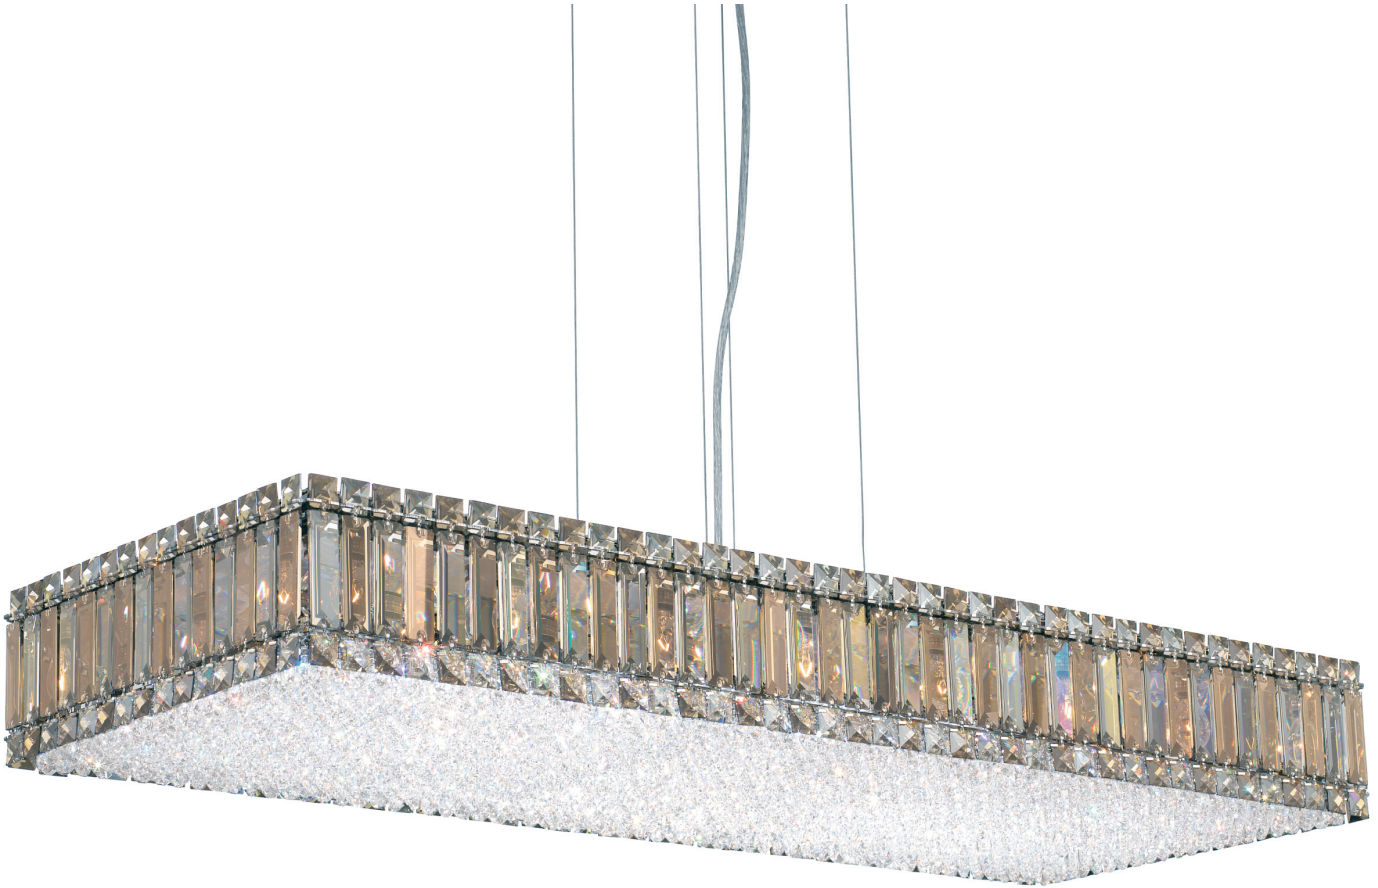

QUANTUM 23LT

2274

Icon	Icon	Icon / W	TYPE	IN		IN		LBS		KG	
				IN	CM	IN	CM	LBS	KG		
A			Pend	5	13	39	99	41	18		
S	23	G11 / 40 Max									
SC											

CRYSTAL: A, S, GS, SH, ST

FINISHES: -401

SCHONBEK®