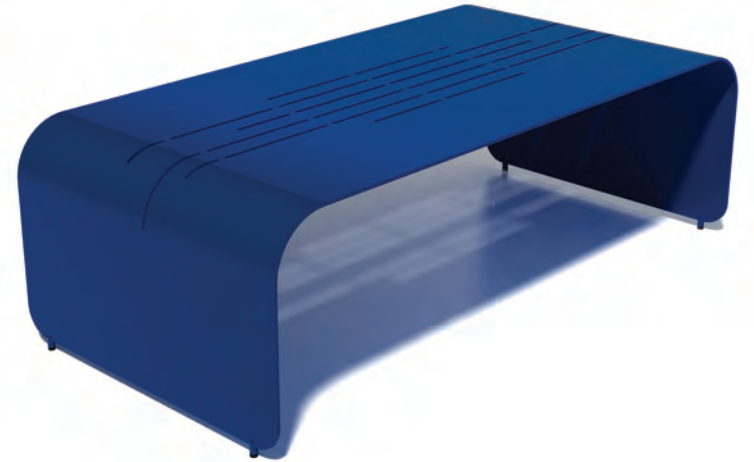

lines **cocktail**

BOT-CKT-MV-RYB

materials	Aluminum, Powder Coating

designers	Massimo & Lella Vignelli

dimensions	50 L x 25 D x 16 H in

blue center