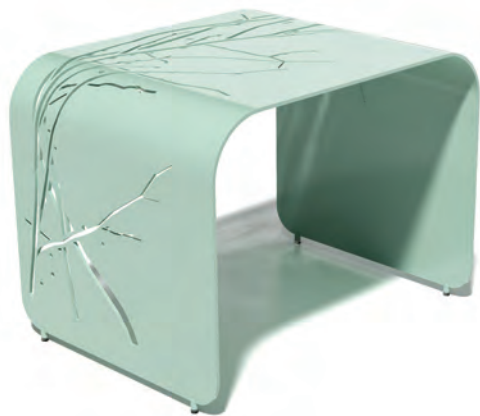

Joseph Ricchio with Kara Larsen Albero

albero **end**

BOT-END-JR-SFG

materials	Aluminum, Powder Coating
designers	Joseph Ricchio with Kara Larsen
dimensions	26 L x 20 D x 19 H in

 inspiration green

albero **bench**

BOT-BEN-JR-SFG

materials	Aluminum, Powder Coating
designers	Joseph Ricchio with Kara Larsen
dimensions	60 L x 18 D x 18 H in

 inspiration green

albero **cocktail**

BOT-CKT-JR-SFG

materials	Aluminum, Powder Coating
designers	Joseph Ricchio with Kara Larsen
dimensions	50 L x 25 D x 16 H in