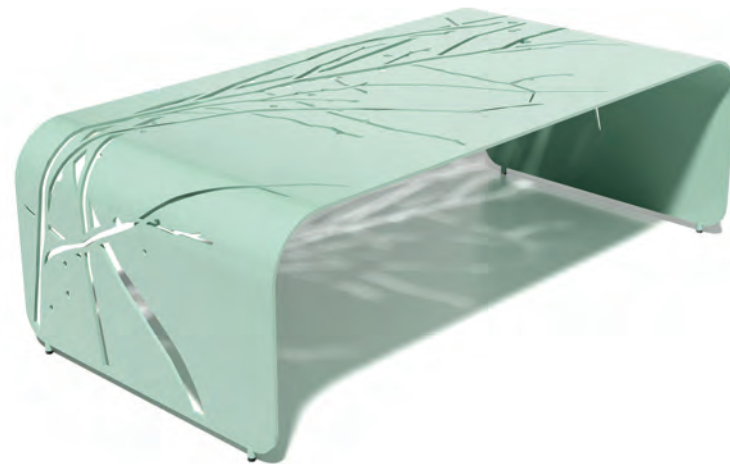

Joseph Ricchio with Kara Larsen Albero

albero **end**

BOT-END-JR-SFG

materials	Aluminum, Powder Coating
designers	Joseph Ricchio with Kara Larsen
dimensions	26 L x 20 D x 19 H in

 inspiration green

albero **bench**

BOT-BEN-JR-SFG

materials	Aluminum, Powder Coating
designers	Joseph Ricchio with Kara Larsen
dimensions	60 L x 18 D x 18 H in

 inspiration green

albero **cocktail**

BOT-CKT-JR-SFG

materials	Aluminum, Powder Coating
designers	Joseph Ricchio with Kara Larsen
dimensions	50 L x 25 D x 16 H in